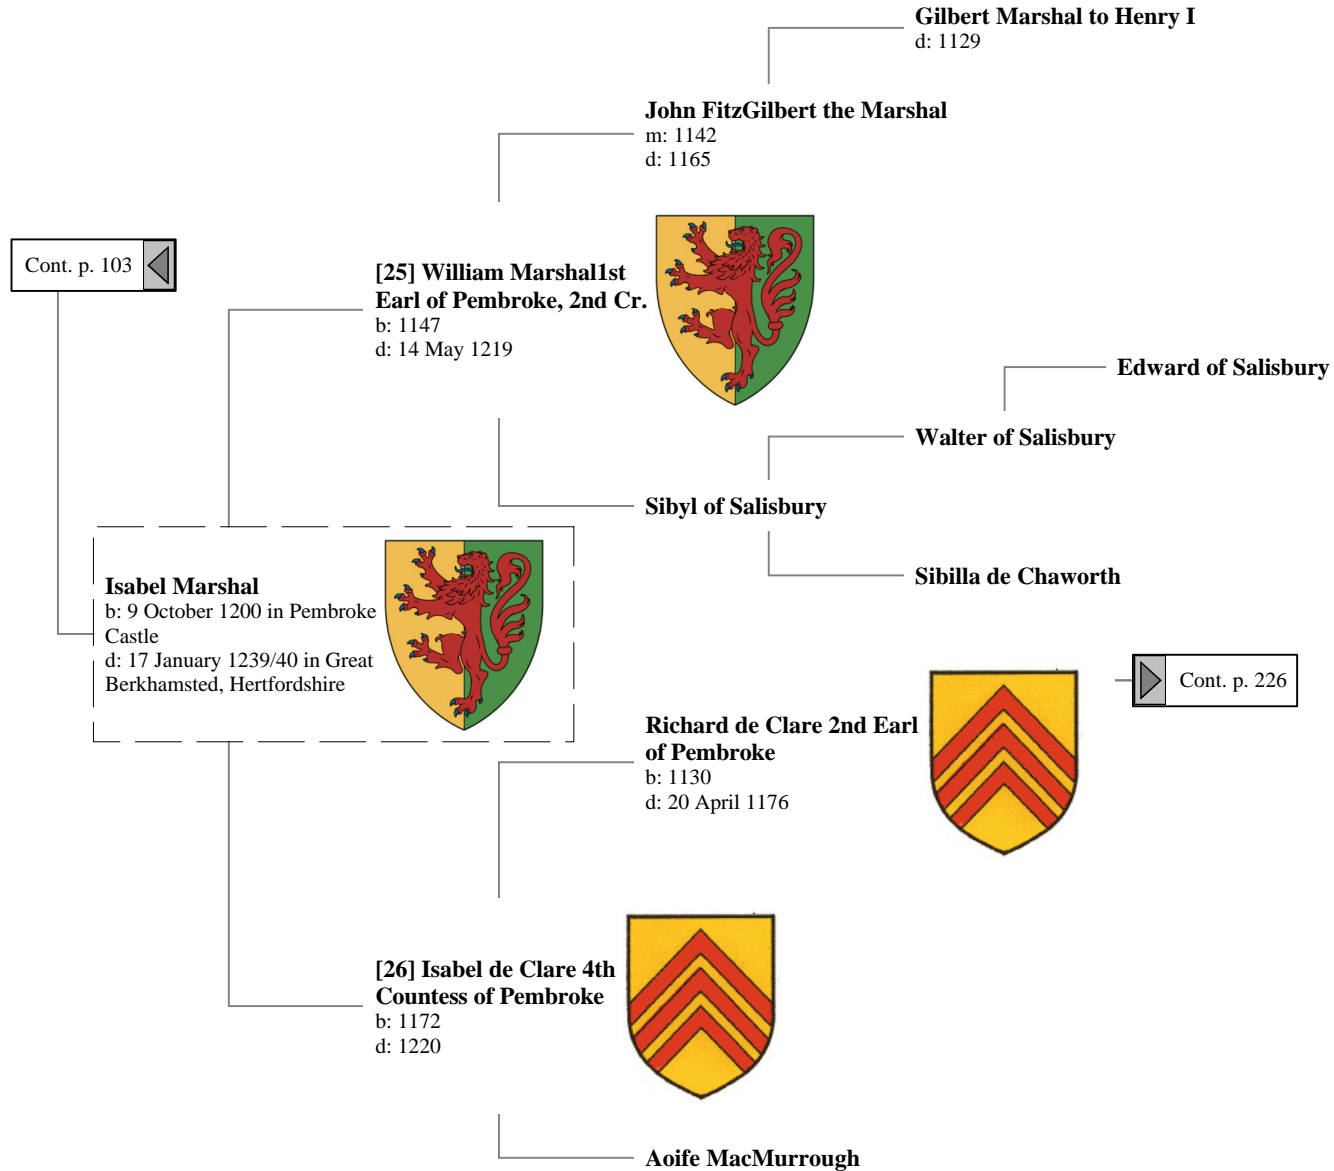

Ancestors of Lilius Stewart of Shambellie (165 of 884)

15th Great-Grandparents   16th Great-Grandparents   17th Great-Grandparents   18th Great-Grandparents   19th Great-Grandparents