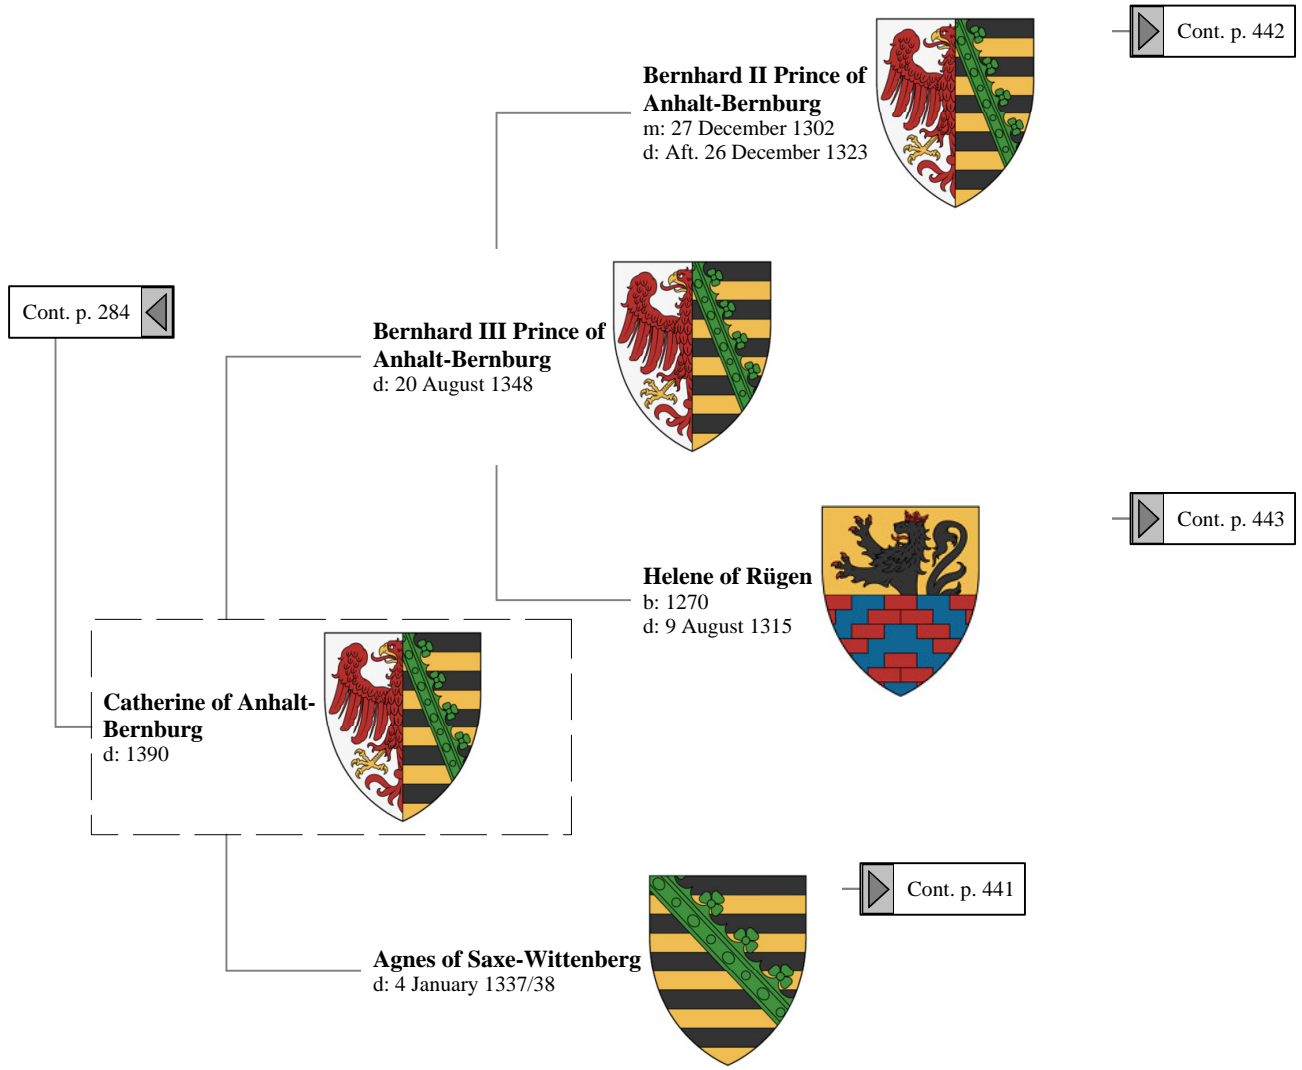

Ancestors of Liliastewart of Shambellie (351 of 884)

13th Great-Grandparents   14th Great-Grandparents   15th Great-Grandparents