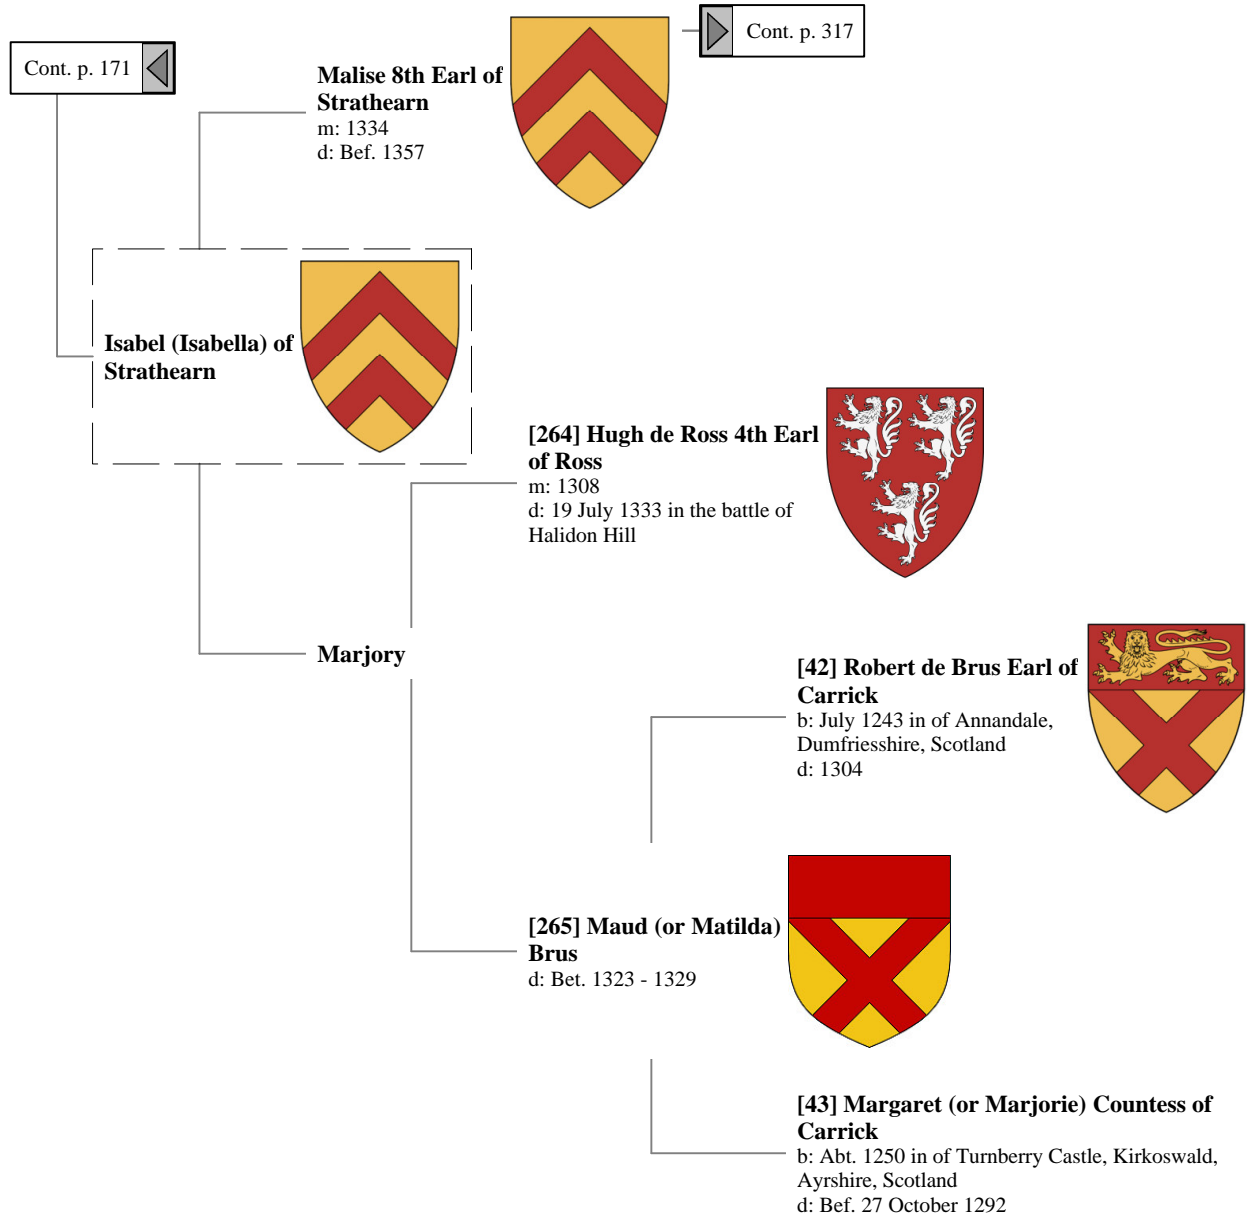

15th Great-Grandparents 16th Great-Grandparents 17th Great-Grandparents 18th Great-Grandparents

Ancestors of Lilius Stewart of Shambellie (240 of 884)

15th Great-Grandparents 16th Great-Grandparents 17th Great-Grandparents 18th Great-Grandparents