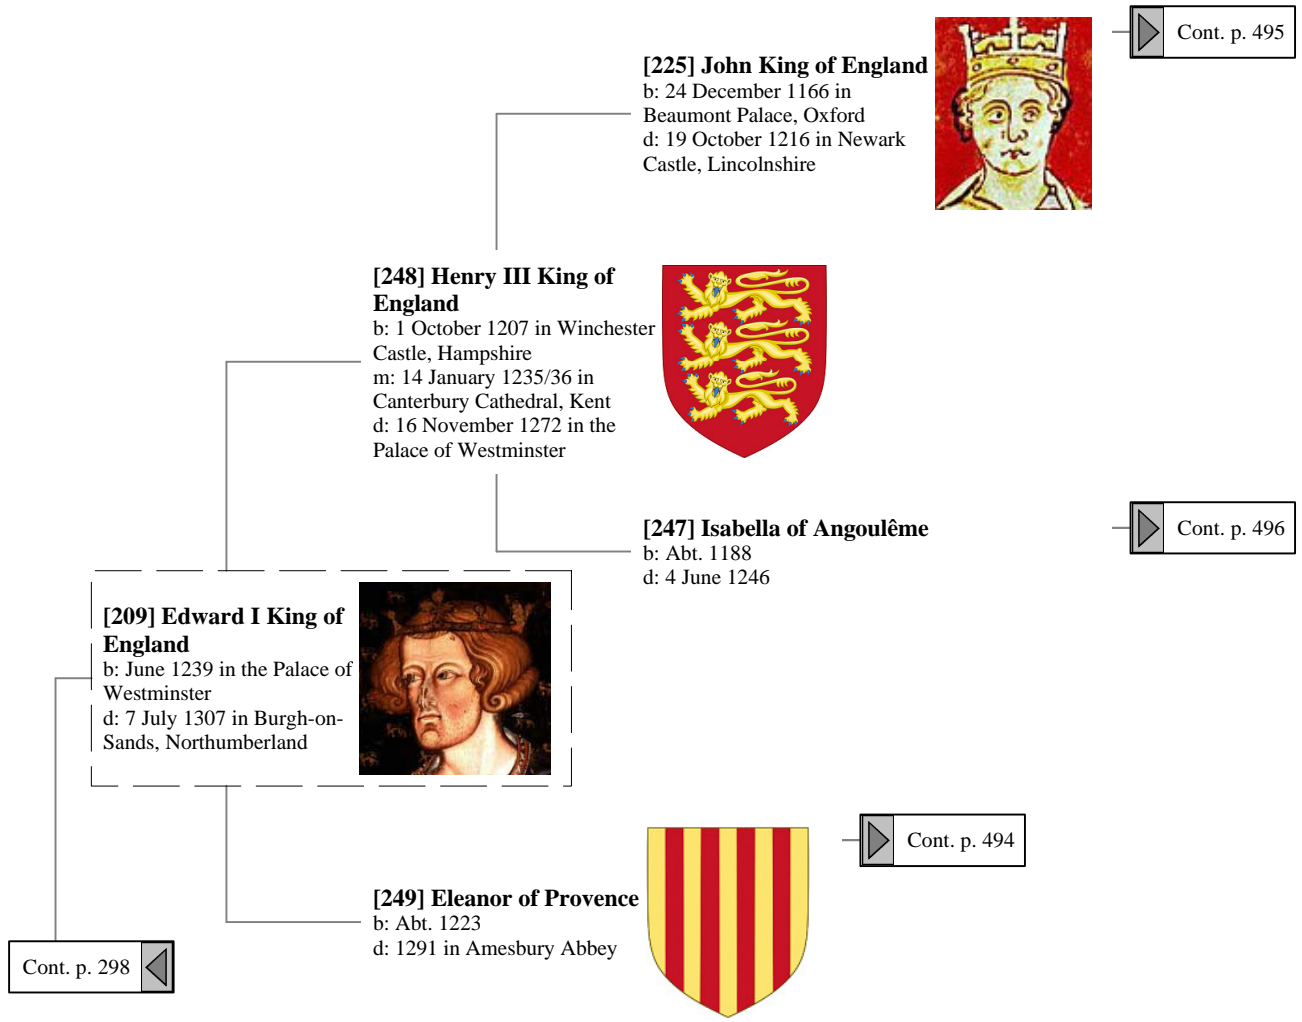

Ancestors of Lilius Stewart of Shambellie (380 of 884)

14th Great-Grandparents

15th Great-Grandparents

Ancestors of Lilius Stewart of Shambellie (381 of 884)

15th Great-Grandparents 16th Great-Grandparents 17th Great-Grandparents