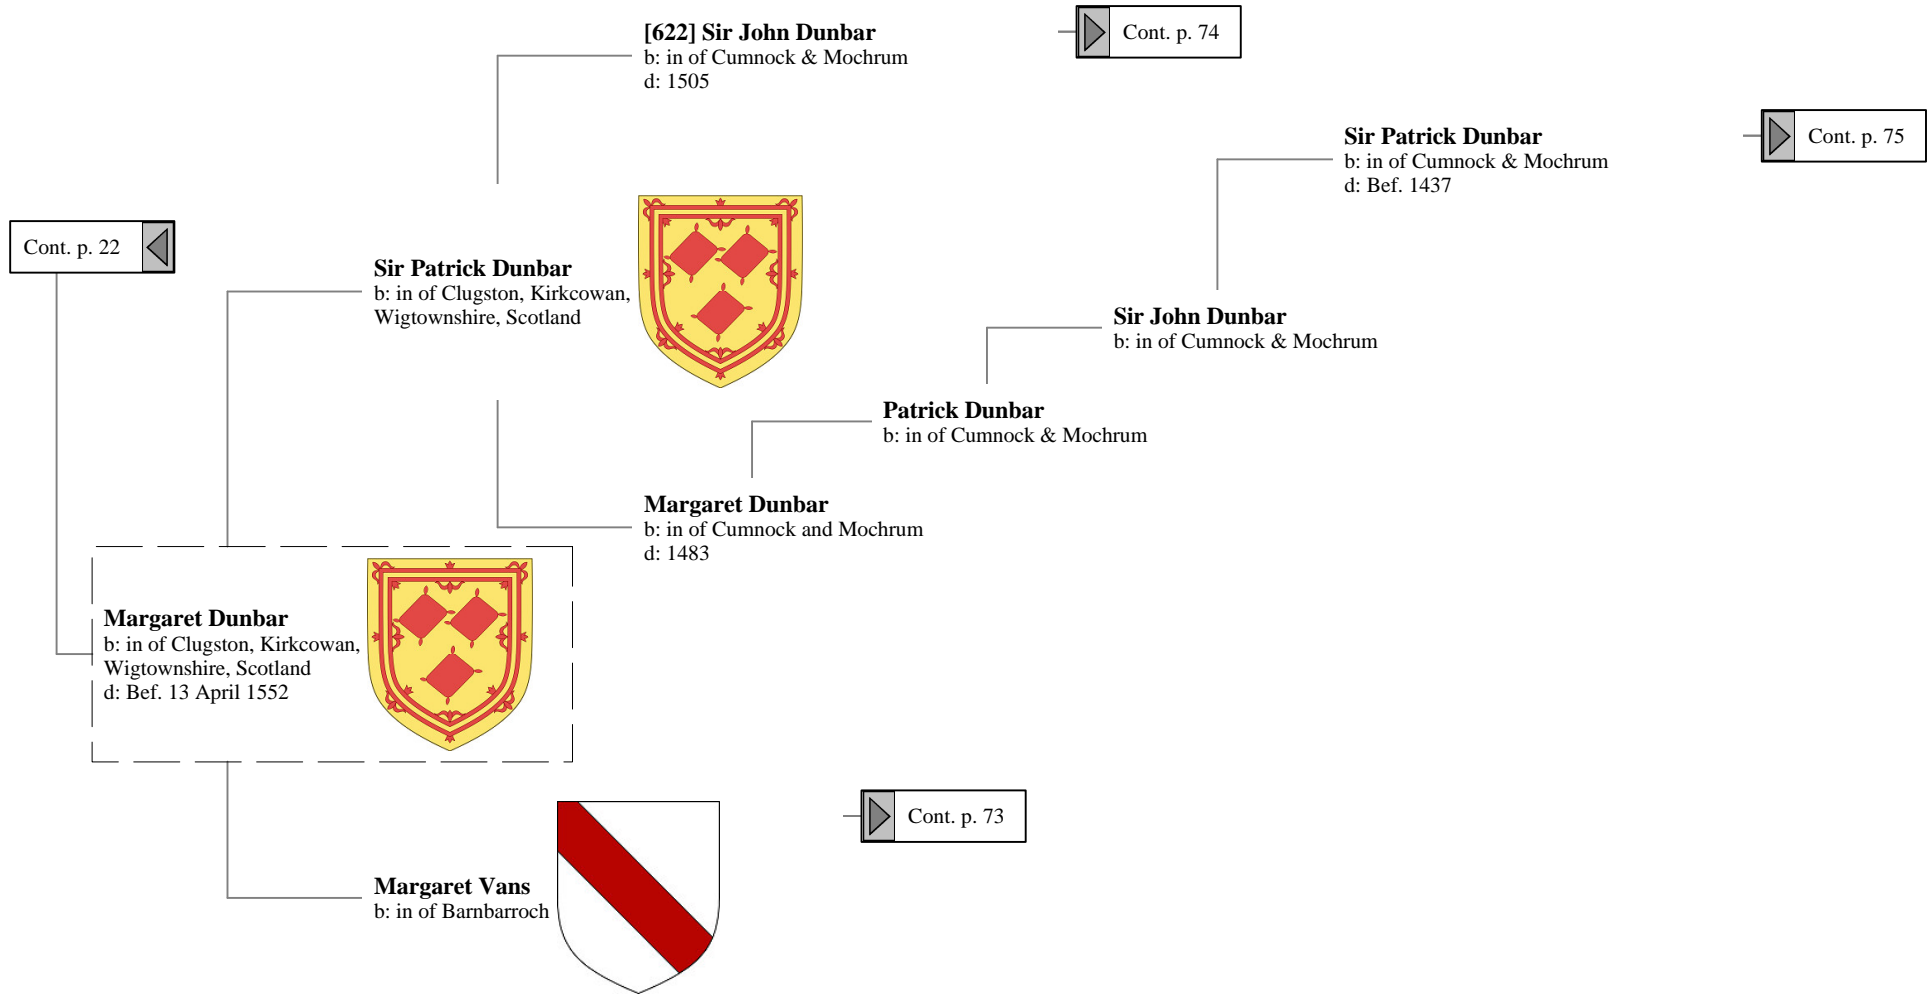

Isabel Campbell
b: 30 October 1483
d: 1529

Cont. p. 65

Cont. p. 21

Ancestors of Liliast Stewart of Shambellie (39 of 884)

- 6th Great-Grandparents
- 7th Great-Grandparents
- 8th Great-Grandparents
- 9th Great-Grandparents
- 10th Great-Grandparents
- 11th Great-Grandparents

Ancestors of Liliast Stewart of Shambellie (40 of 884)

6th Great-Grandparents

7th Great-Grandparents

8th Great-Grandparents

Ancestors of Liliast Stewart of Shambellie (41 of 884)

7th Great-Grandparents 8th Great-Grandparents 9th Great-Grandparents 10th Great-Grandparents 11th Great-Grandparents 12th Great-Grandparents