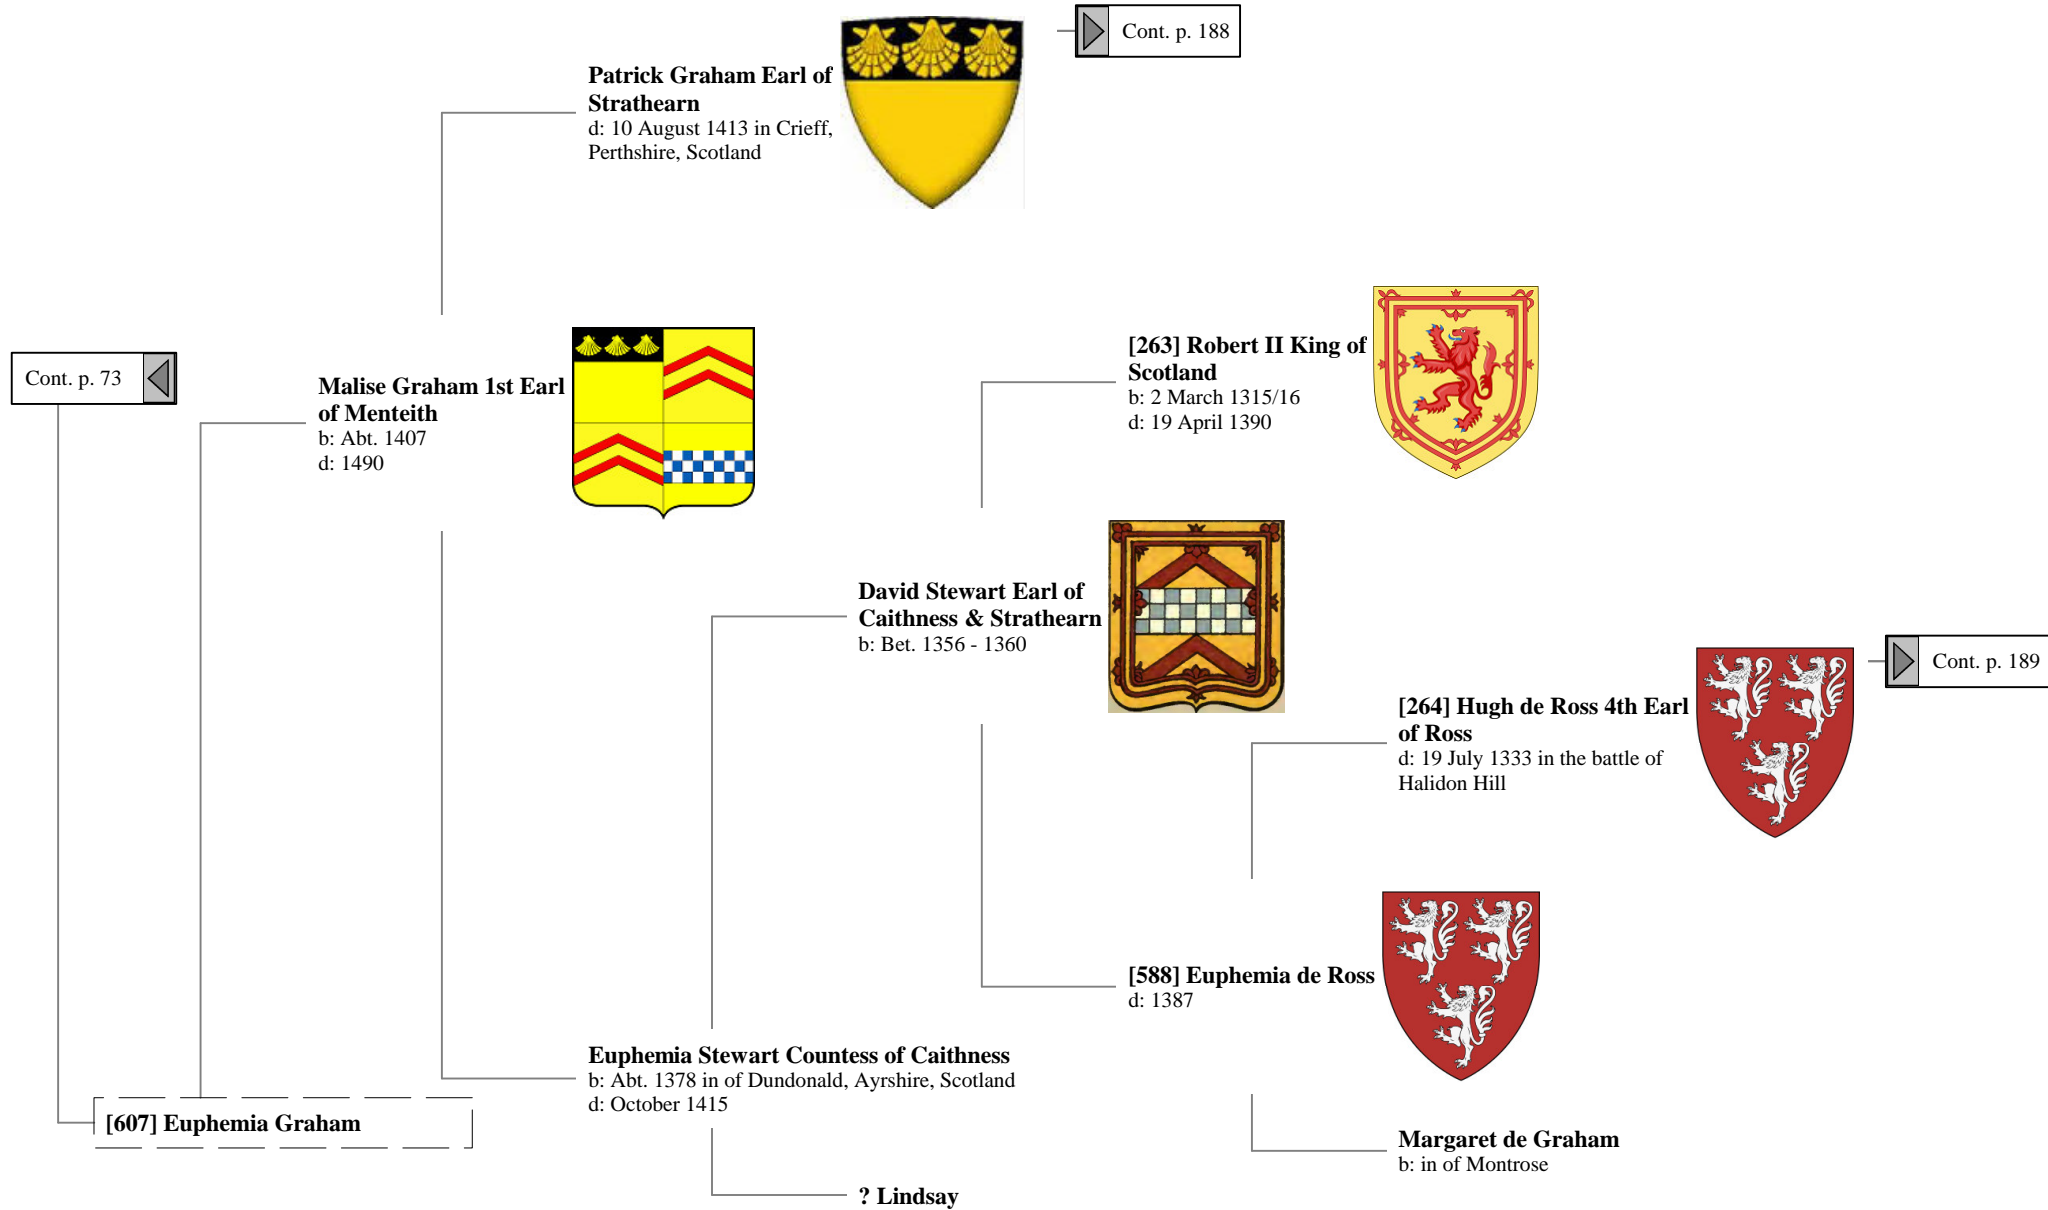

Ancestors of Lilius Stewart of Shambellie (125 of 884)

11th Great-Grandparents   12th Great-Grandparents   13th Great-Grandparents   14th Great-Grandparents   15th Great-Grandparents   16th Great-Grandparents