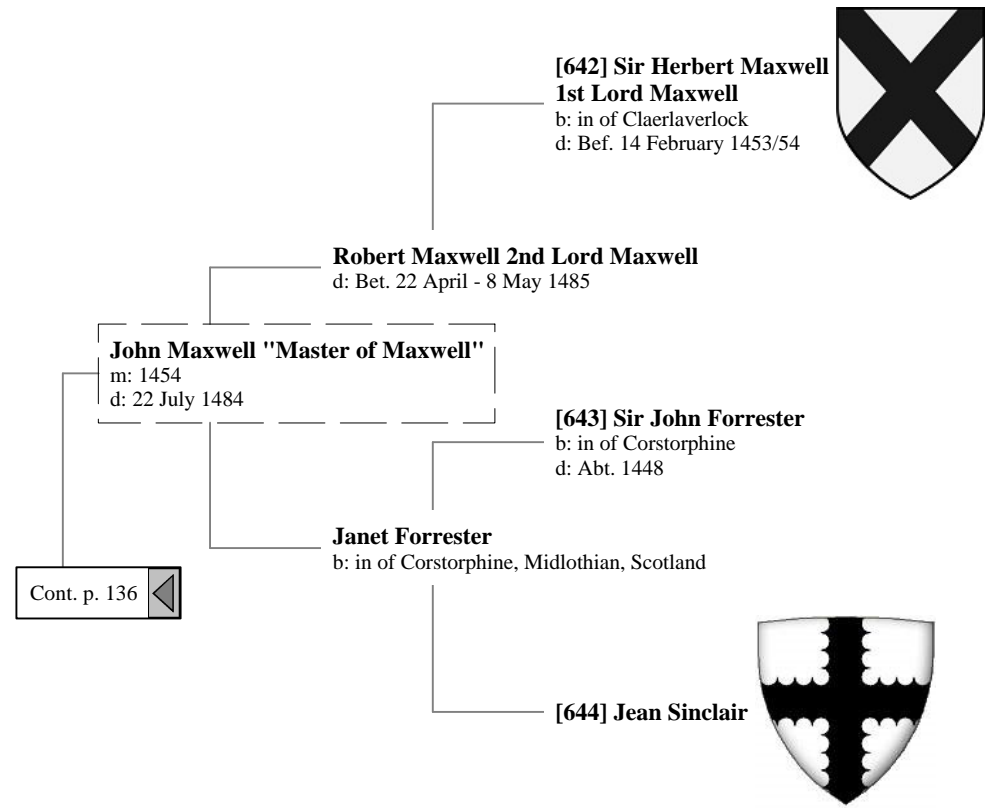

Ancestors of Lilius Stewart of Shambellie (200 of 884)

9th Great-Grandparents

10th Great-Grandparents

11th Great-Grandparents