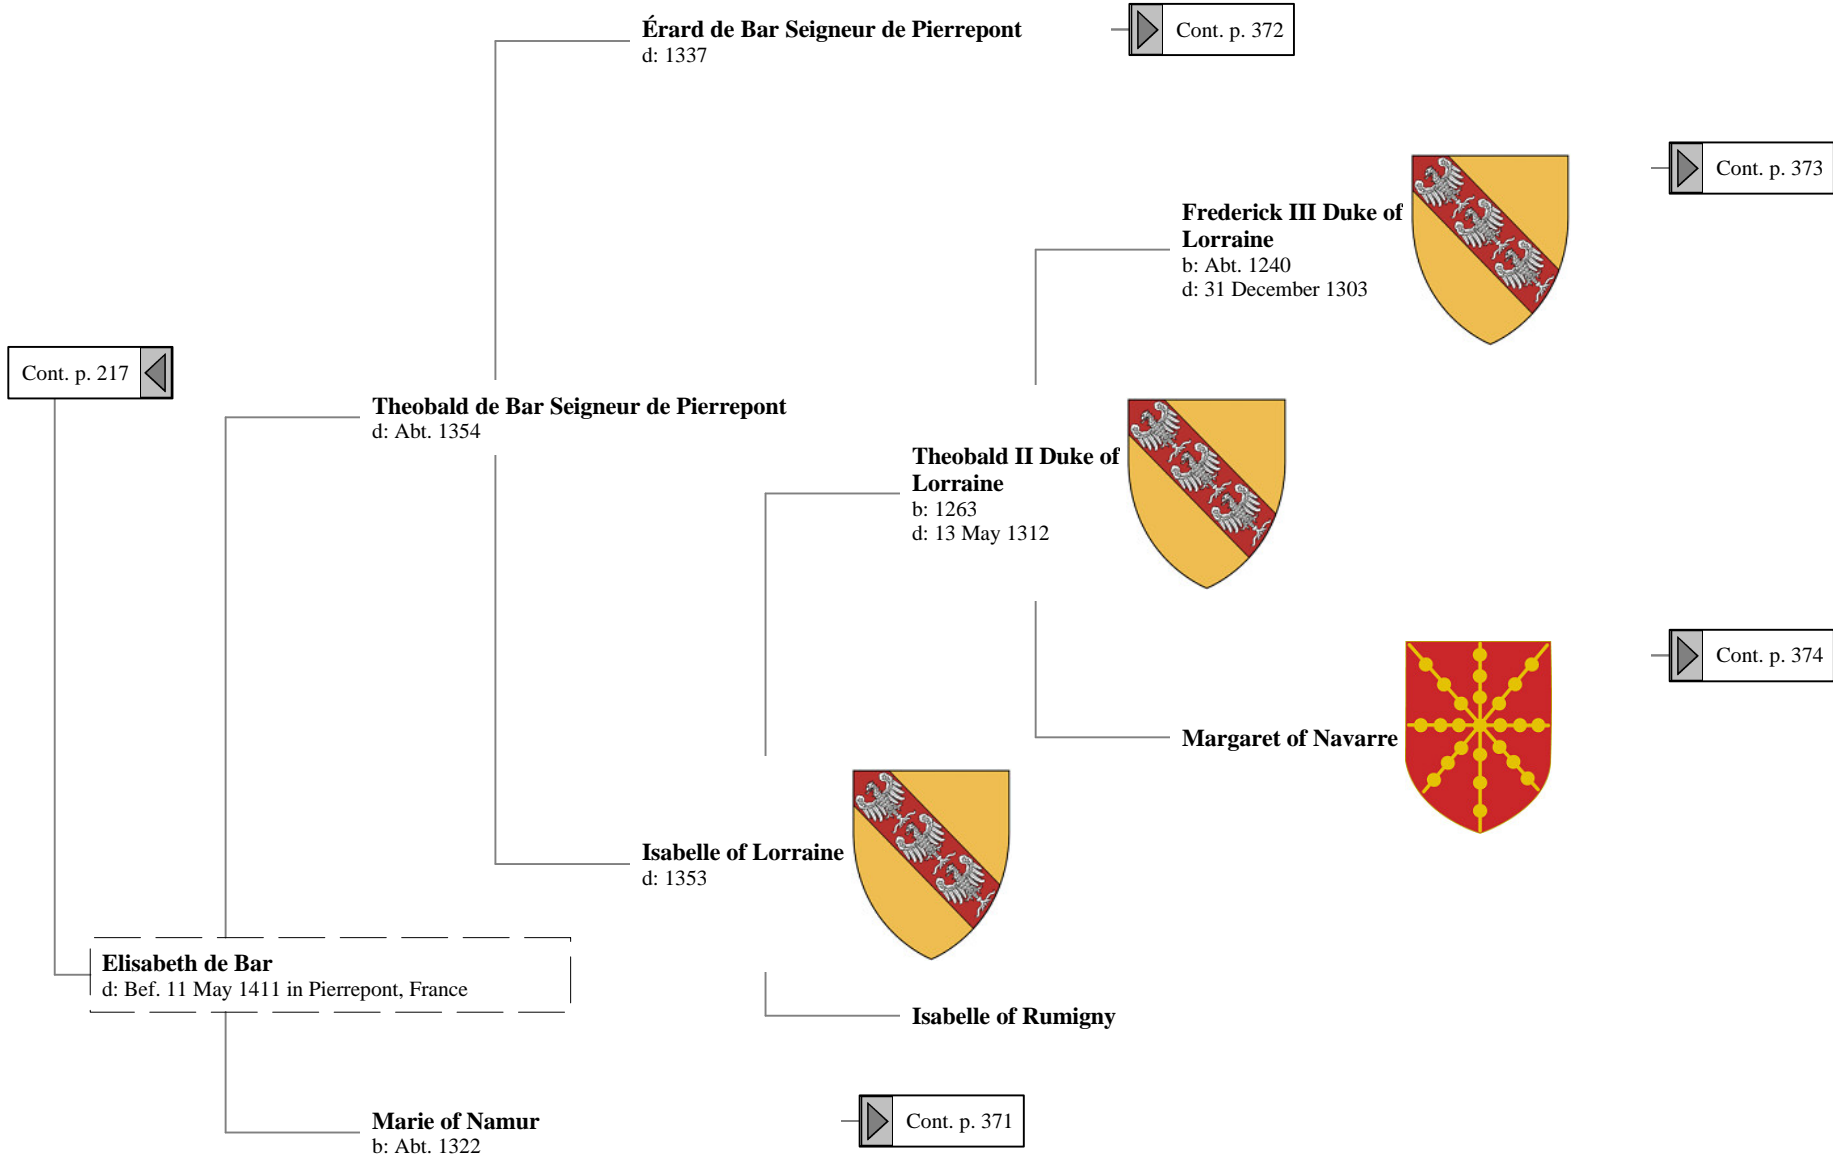

Ancestors of Lilius Stewart of Shambellie (294 of 884)

13th Great-Grandparents

14th Great-Grandparents

15th Great-Grandparents

16th Great-Grandparents

17th Great-Grandparents

Ancestors of Lilius Stewart of Shambellie (295 of 884)