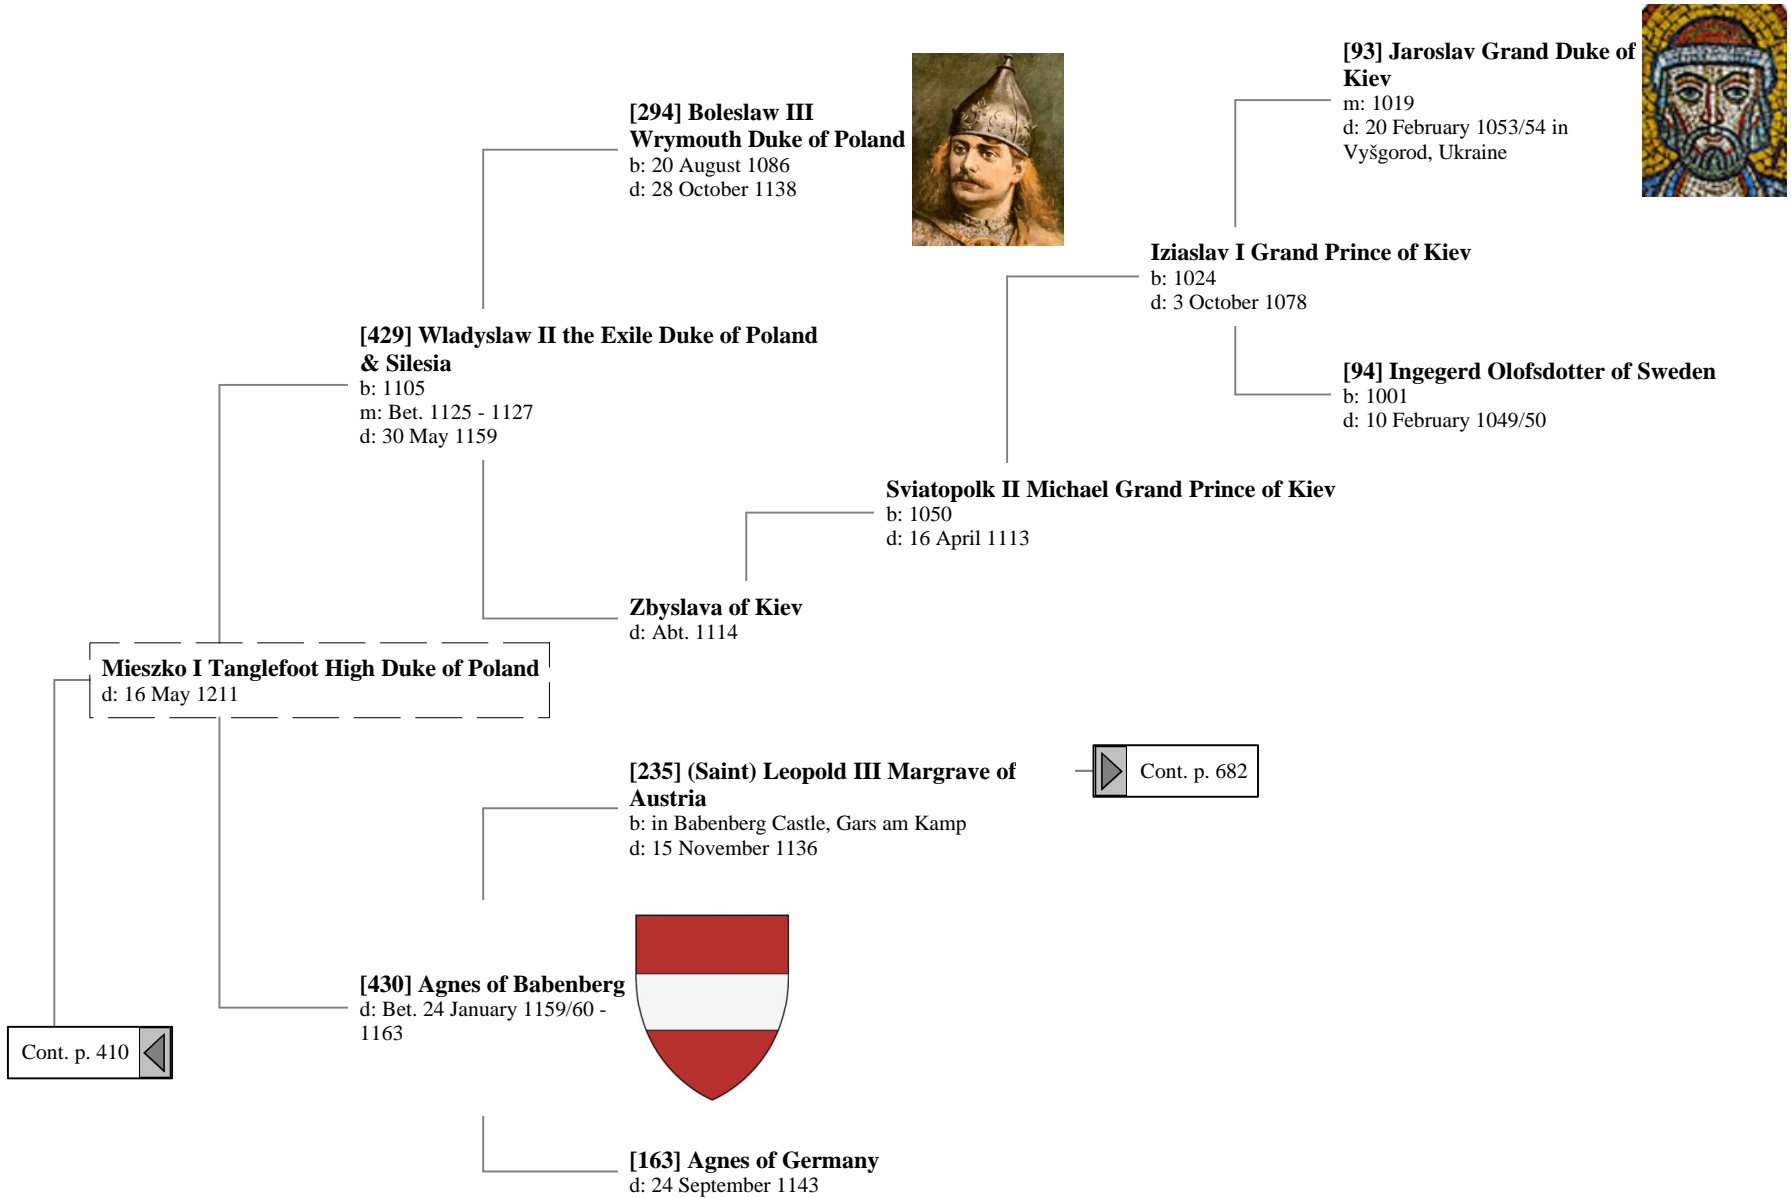

Ancestors of Lilius Stewart of Shambellie (523 of 884)

19th Great-Grandparents   20th Great-Grandparents   21st Great-Grandparents   22nd Great-Grandparents   23rd Great-Grandparents   24th Great-Grandparents