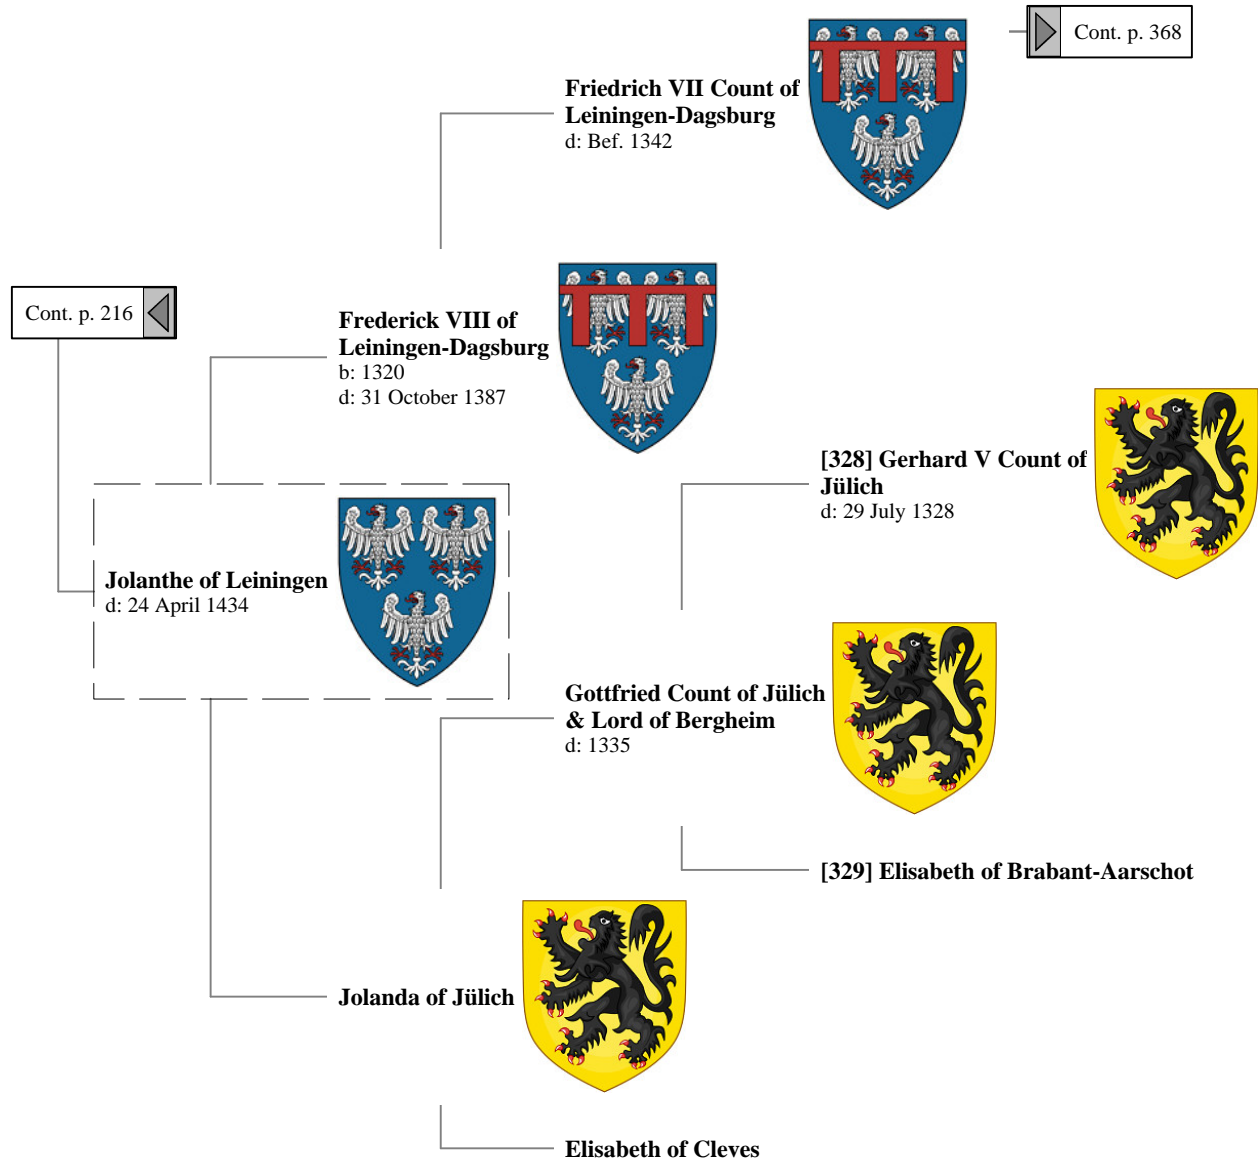

Ancestors of Lilius Stewart of Shambellie (291 of 884)

12th Great-Grandparents   13th Great-Grandparents   14th Great-Grandparents   15th Great-Grandparents