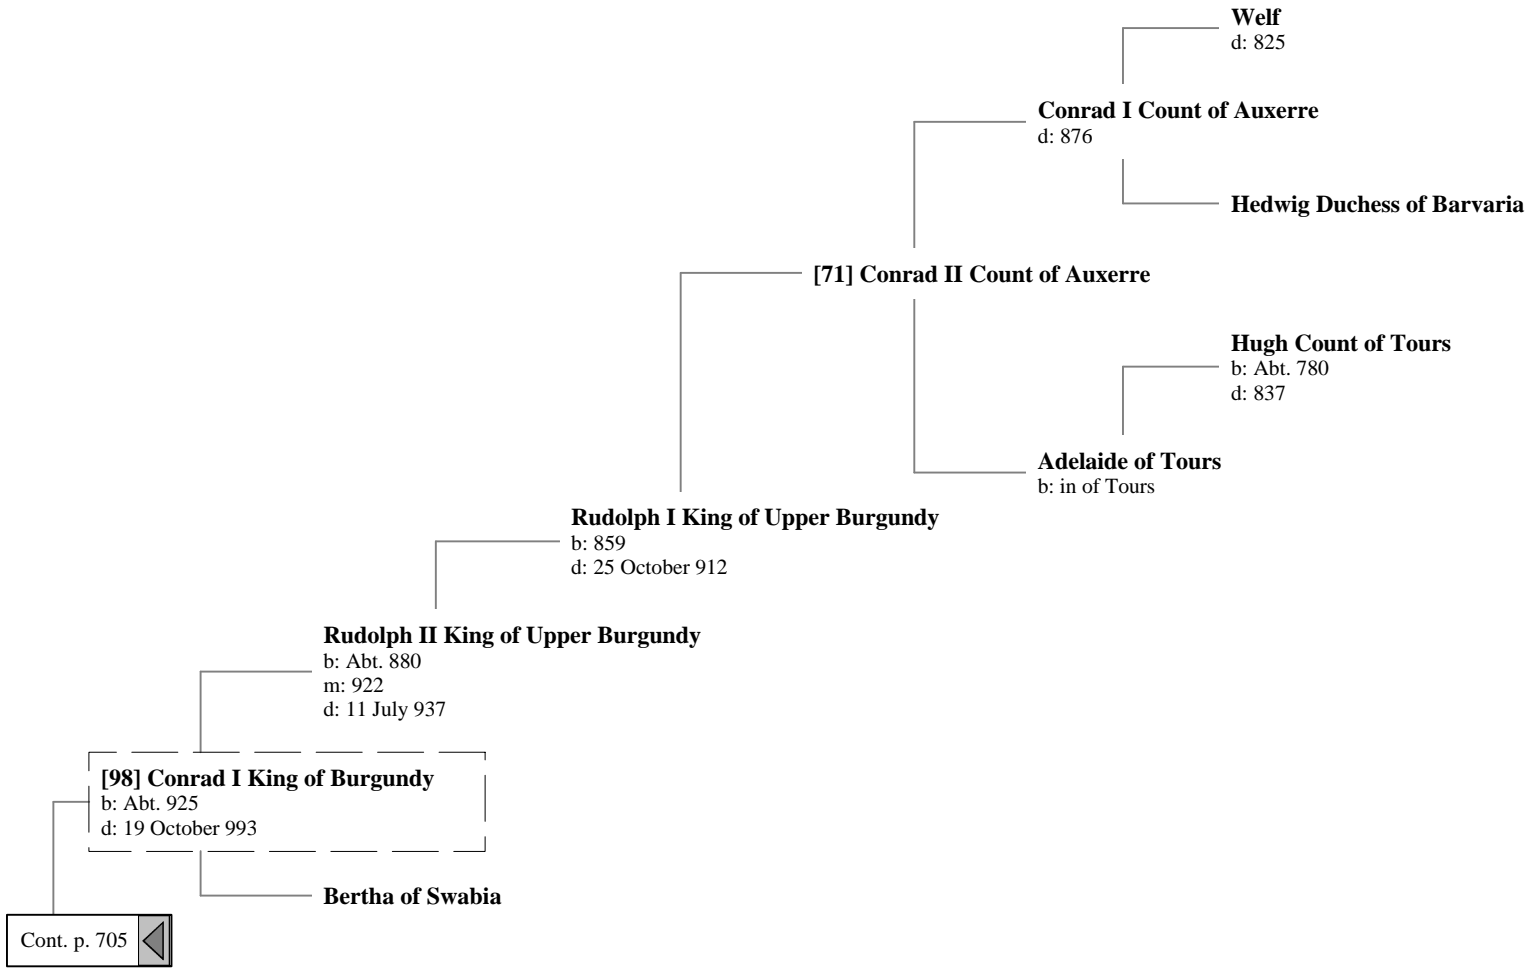

Ancestors of Lilius Stewart of Shambellie (807 of 884)

- 27th Great-Grandparents
- 28th Great-Grandparents
- 29th Great-Grandparents
- 30th Great-Grandparents
- 31st Great-Grandparents
- 32nd Great-Grandparents