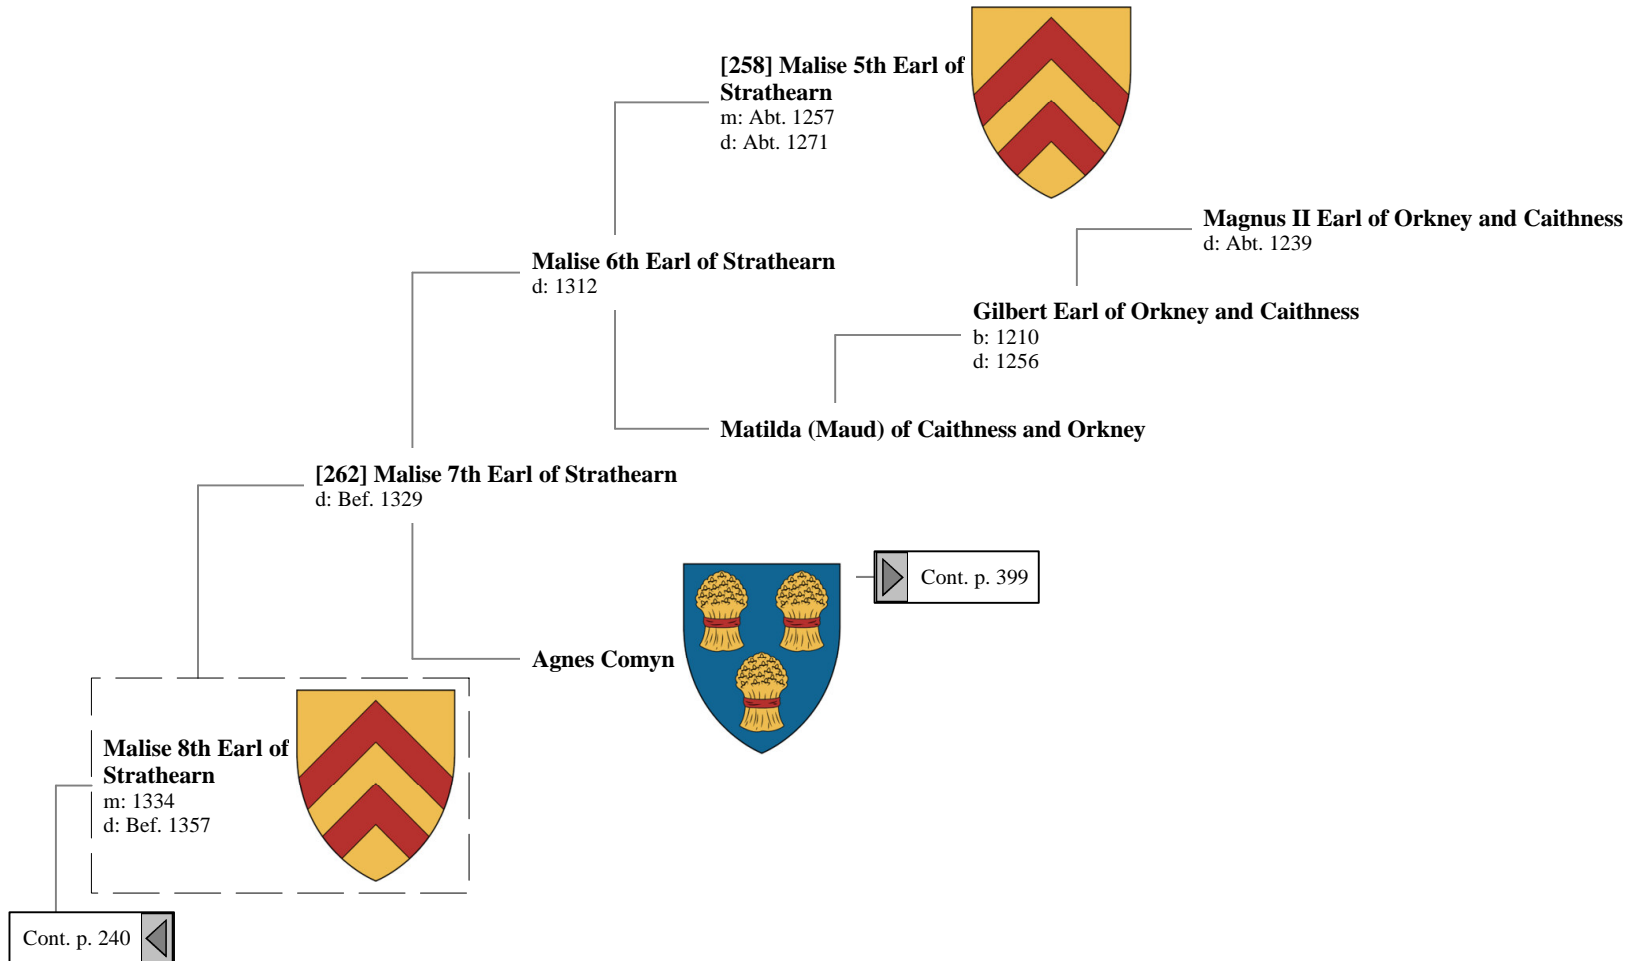

Ancestors of Lilius Stewart of Shambellie (317 of 884)

- 16th Great-Grandparents
- 17th Great-Grandparents
- 18th Great-Grandparents
- 19th Great-Grandparents
- 20th Great-Grandparents
- 21st Great-Grandparents