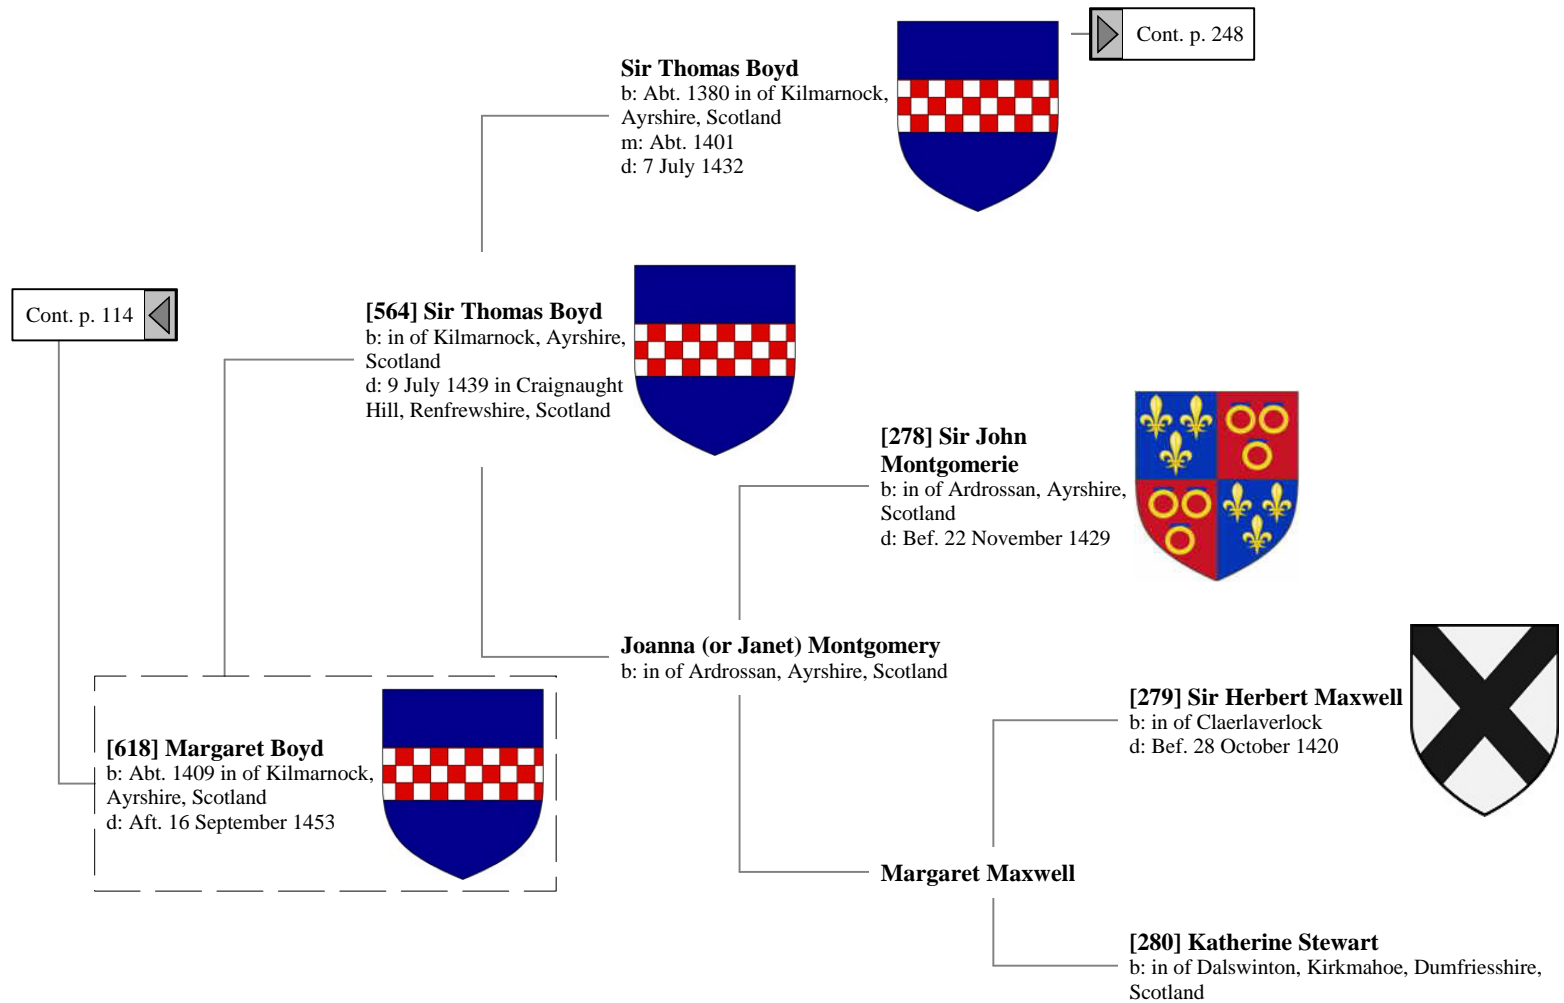

Ancestors of Lilius Stewart of Shambellie (179 of 884)

10th Great-Grandparents   11th Great-Grandparents   12th Great-Grandparents   13th Great-Grandparents   14th Great-Grandparents