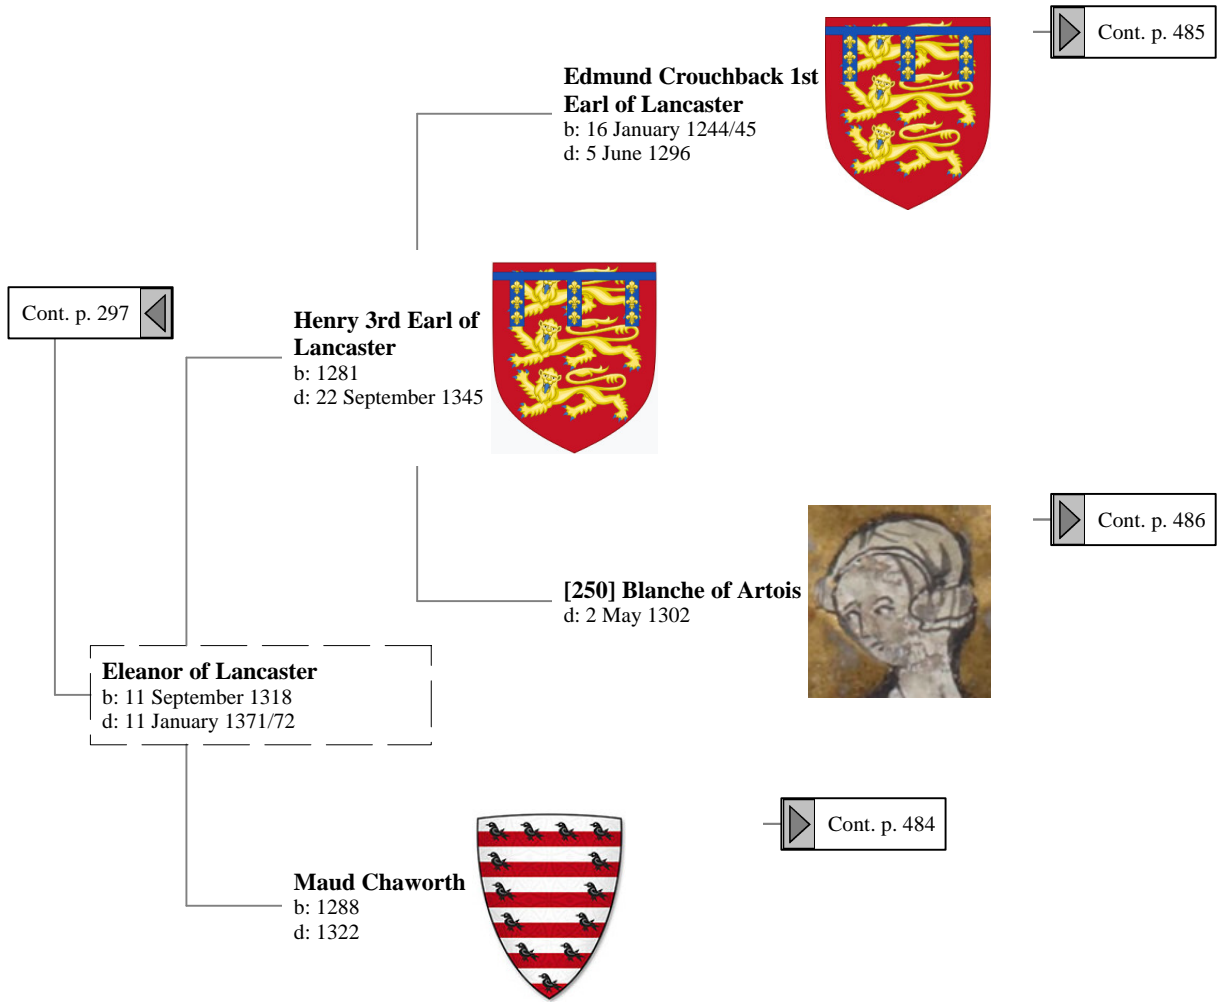

Ancestors of Lilius Stewart of Shambellie (377 of 884)

13th Great-Grandparents

14th Great-Grandparents

15th Great-Grandparents