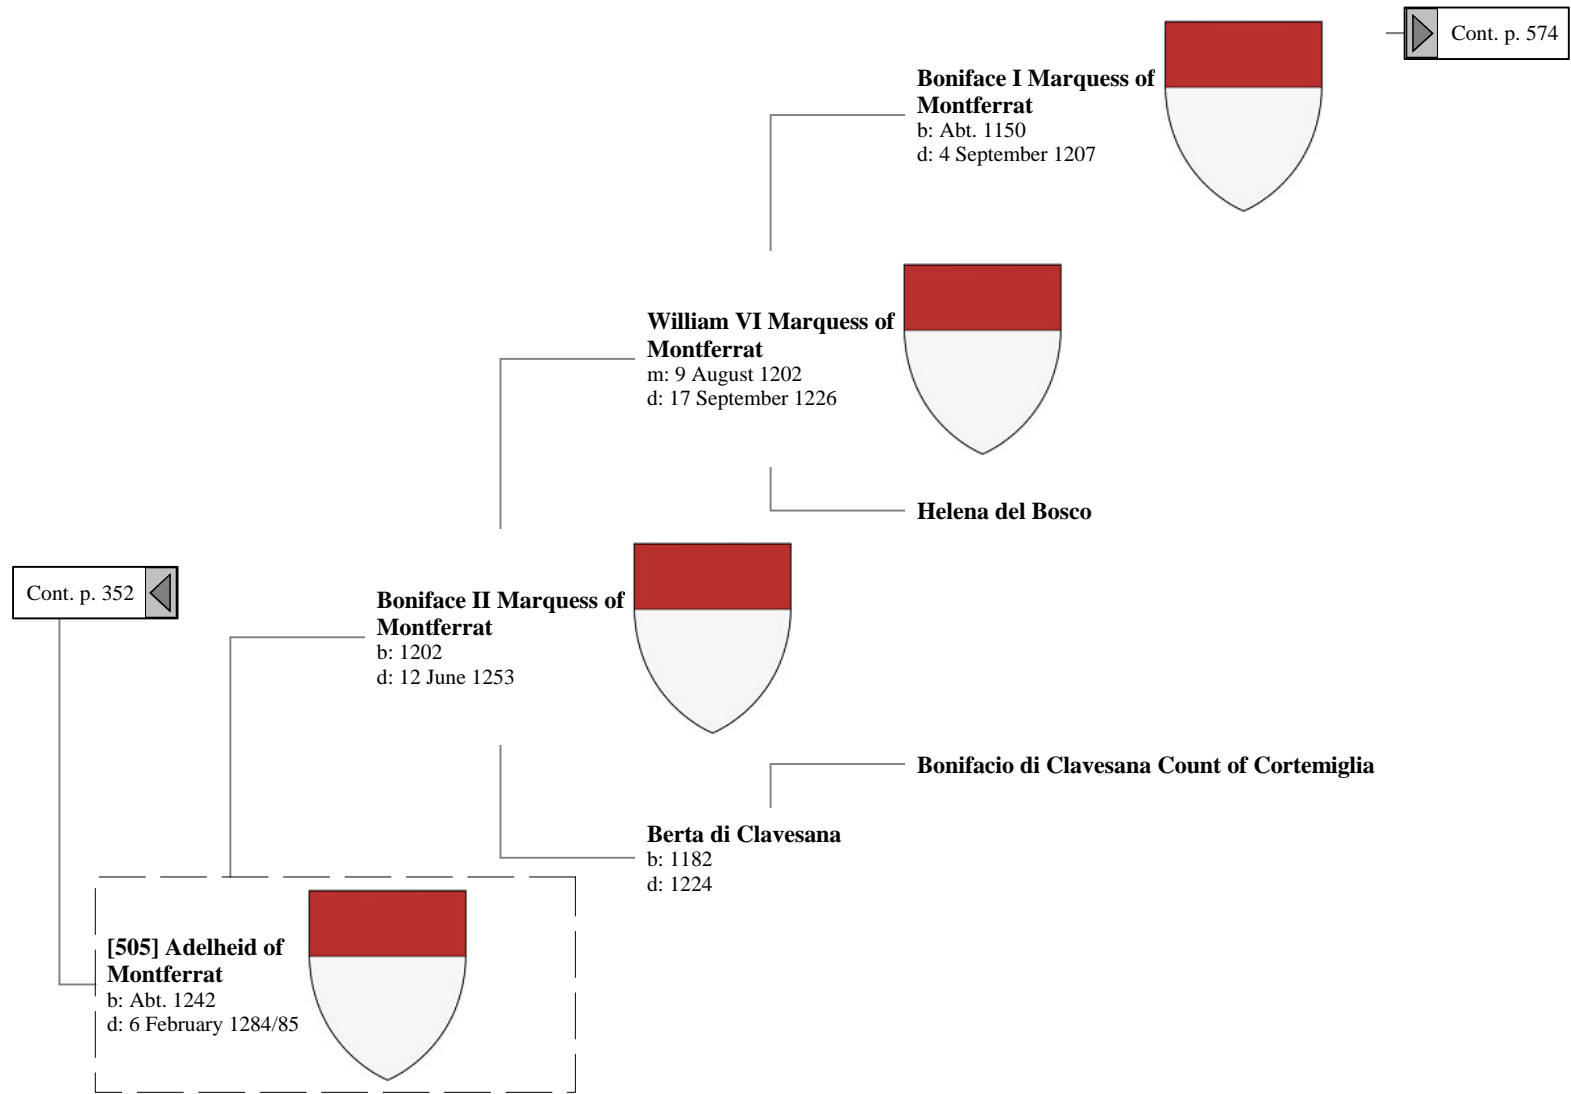

[503] Matilda of Brandenburg
d: 10 June 1261

Cont. p. 571

Cont. p. 352

Ancestors of Lilius Stewart of Shambellie (446 of 884)

16th Great-Grandparents 17th Great-Grandparents 18th Great-Grandparents 19th Great-Grandparents