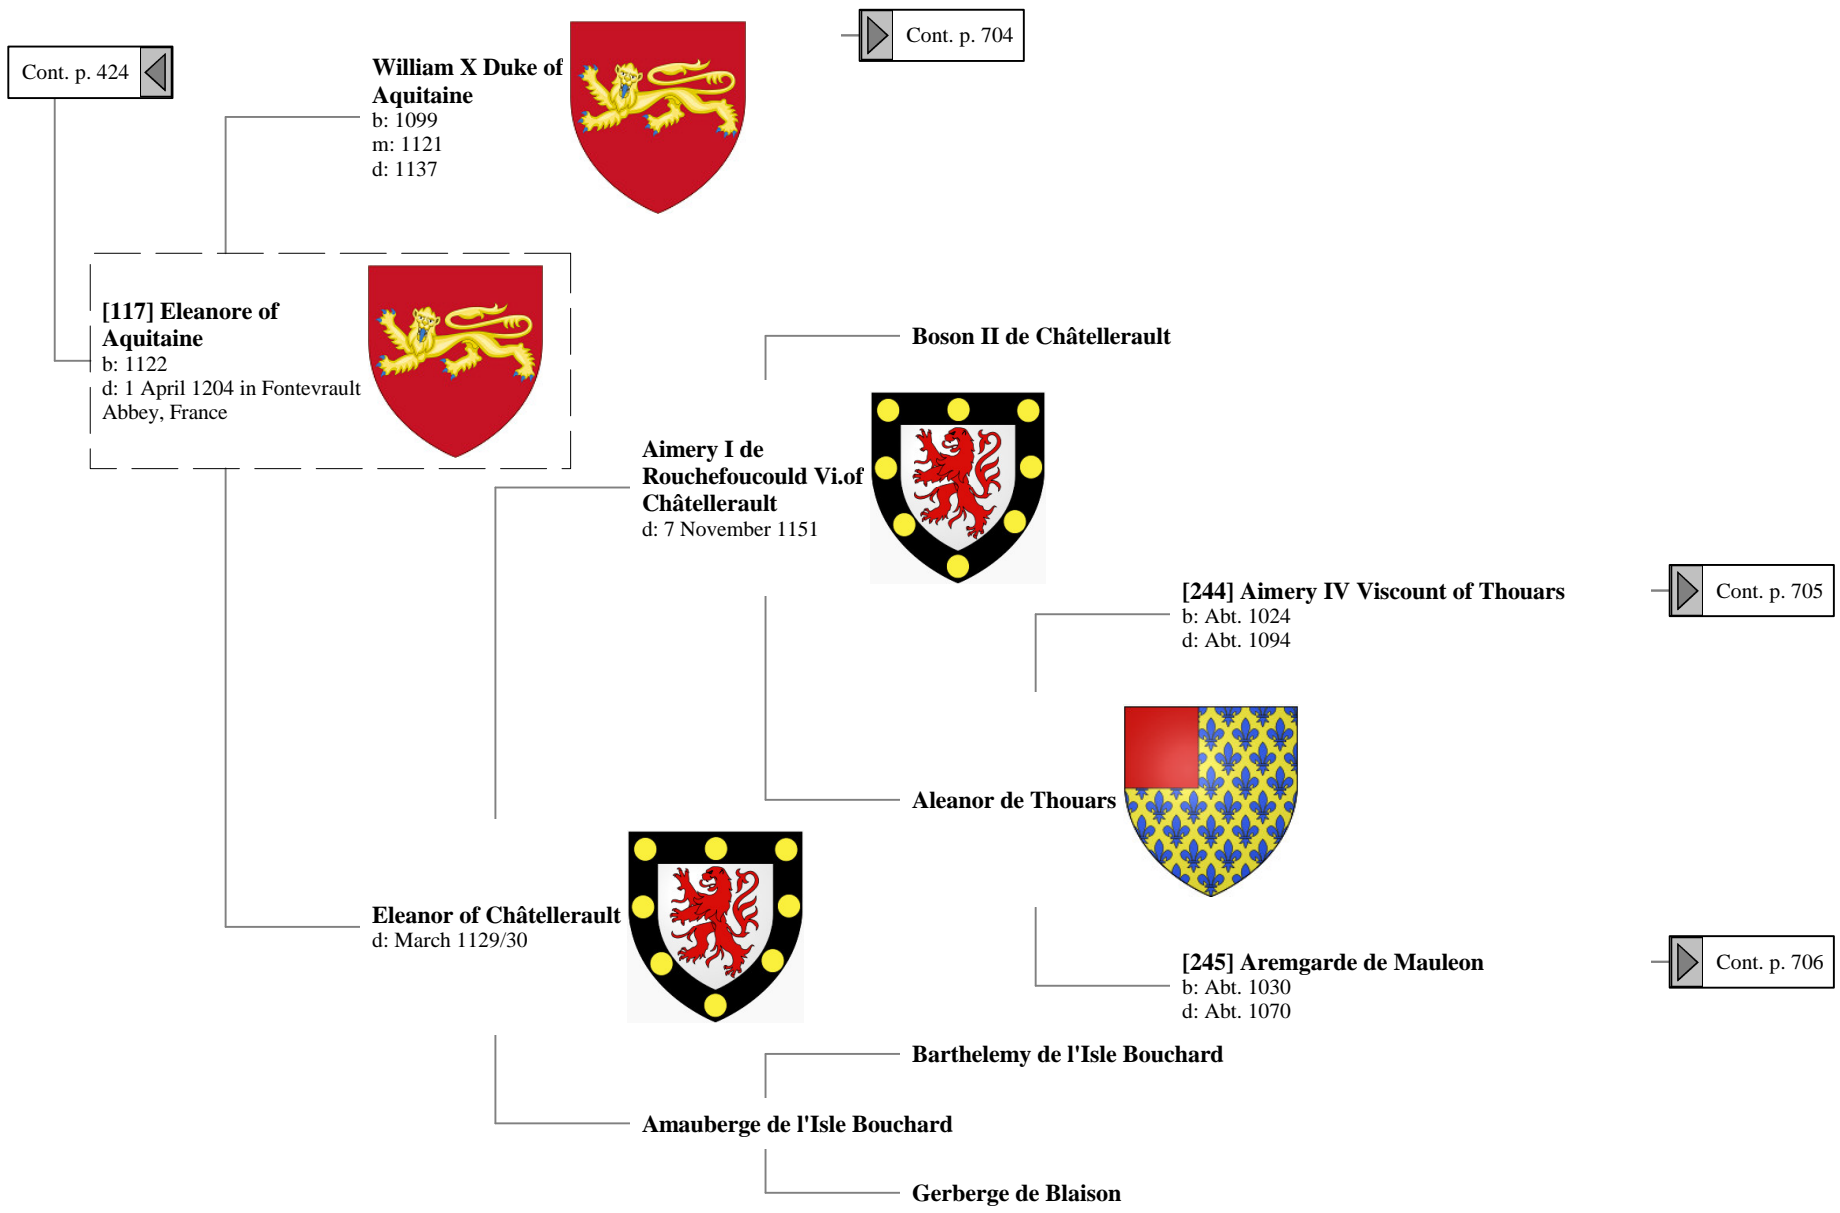

Ancestors of Lilius Stewart of Shambellie (547 of 884)

20th Great-Grandparents   21st Great-Grandparents   22nd Great-Grandparents   23rd Great-Grandparents   24th Great-Grandparents