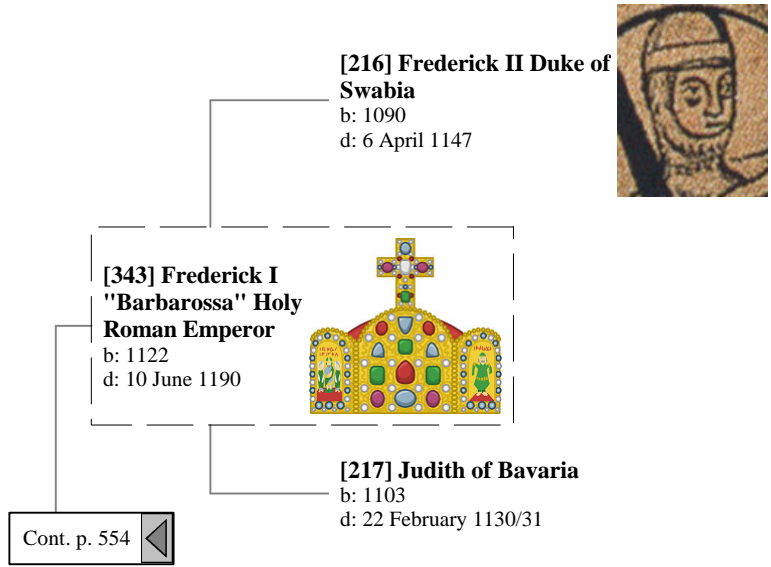

Ancestors of Lilius Stewart of Shambellie (716 of 884)

20th Great-Grandparents

21st Great-Grandparents