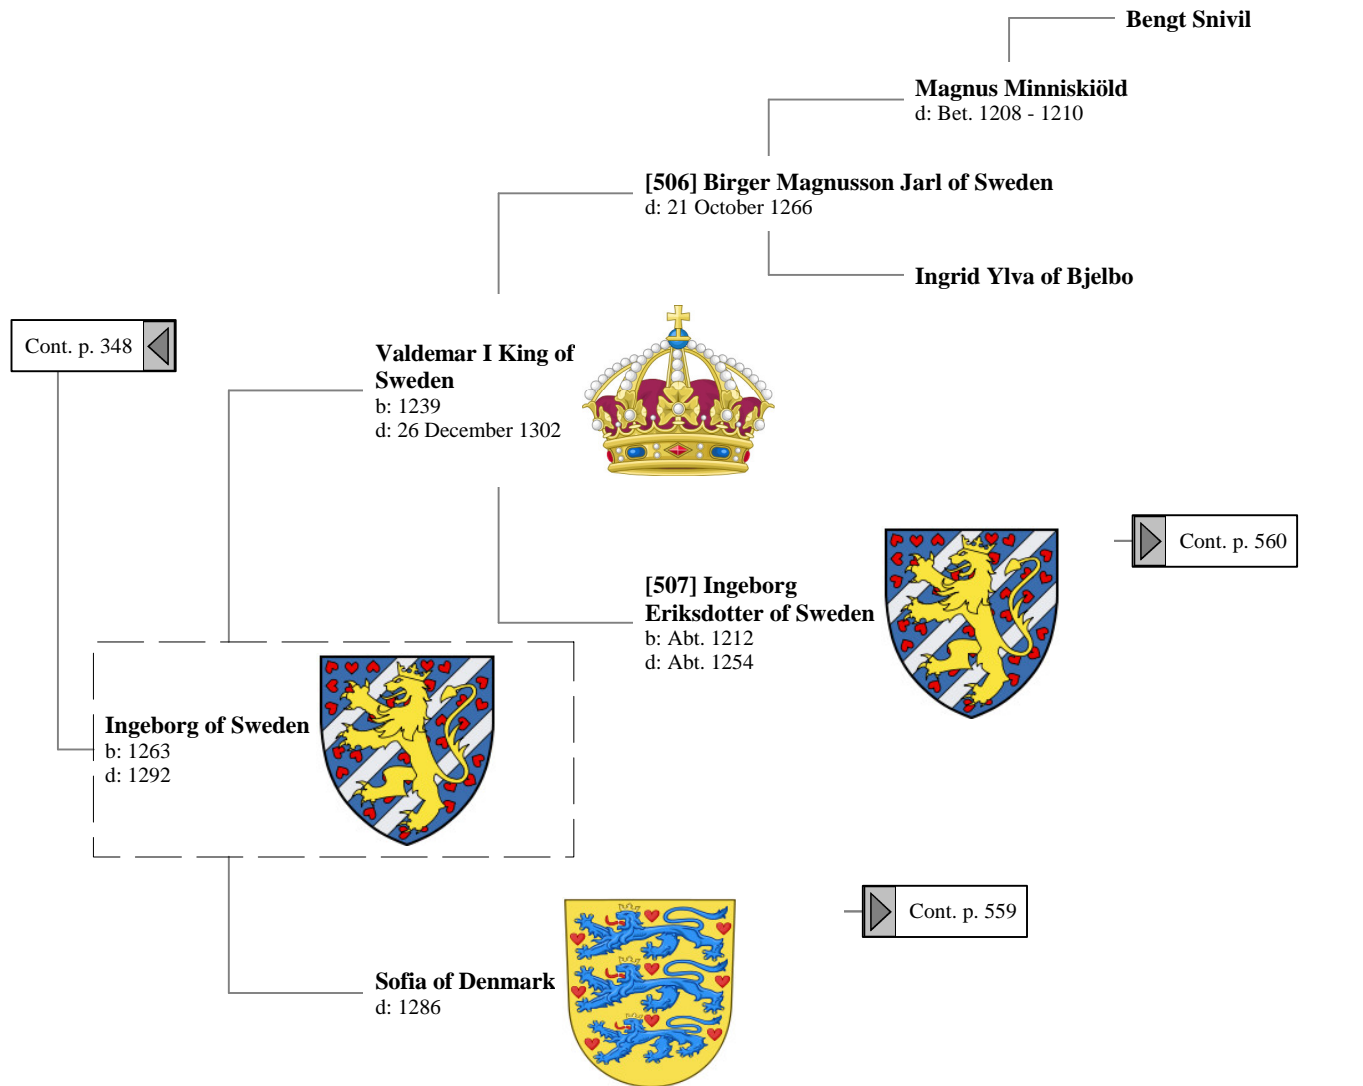

Ancestors of Lilius Stewart of Shambellie (435 of 884)

15th Great-Grandparents

16th Great-Grandparents

17th Great-Grandparents

18th Great-Grandparents

19th Great-Grandparents