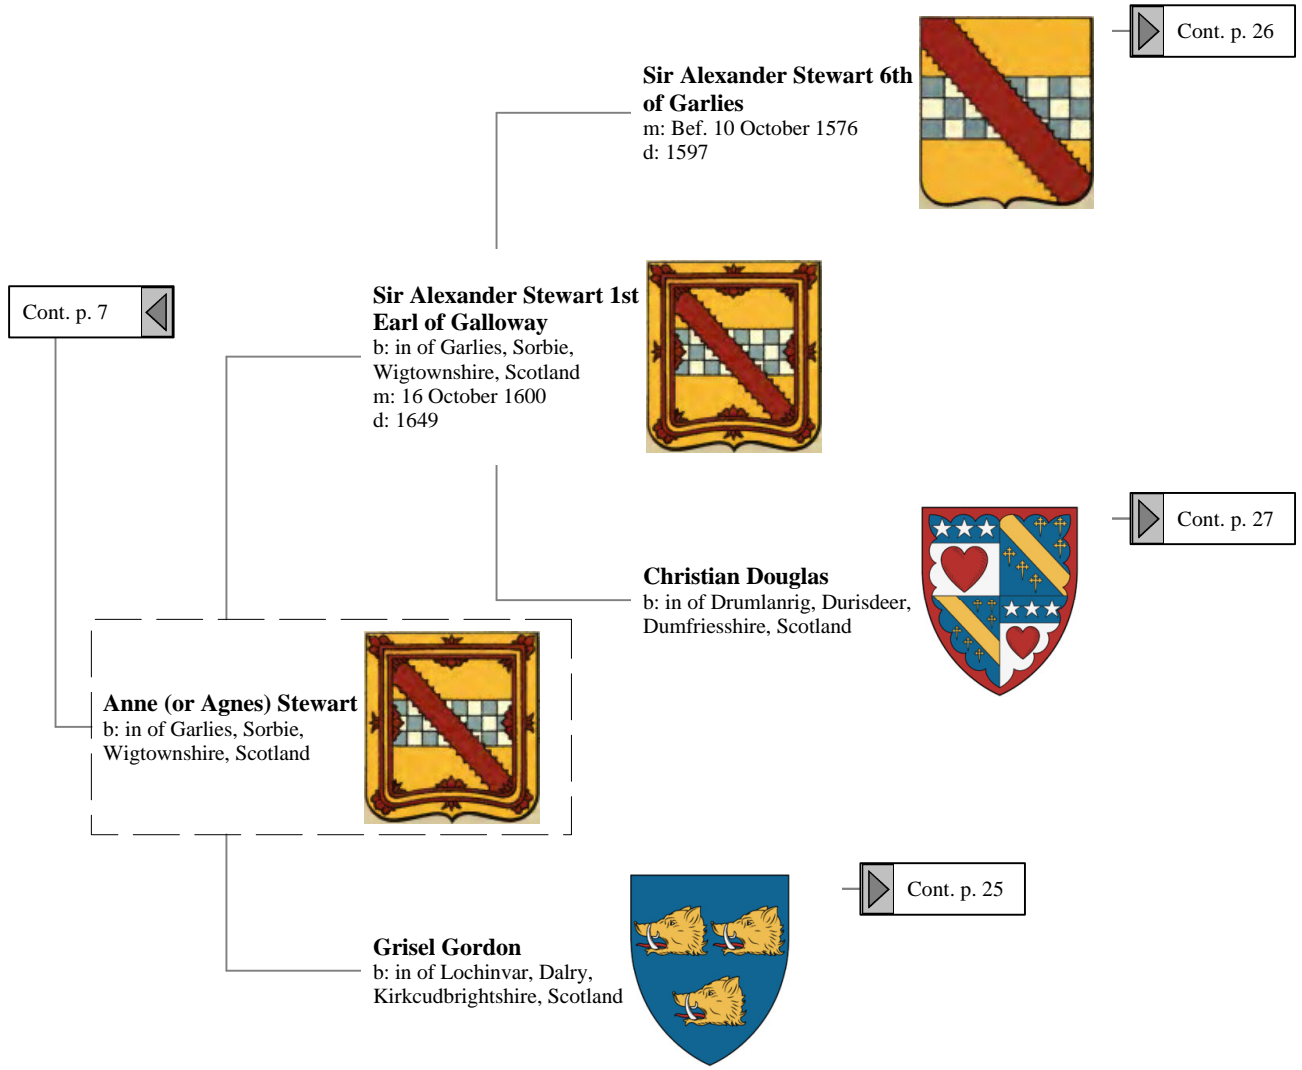

Agnes Stewart

Cont. p. 22

**Sir Andrew Agnew 2nd
 Baronet of Lochnaw**
 b: Abt. 1599 in Lochnaw, Leswalt,
 Wigtownshire, Scotland
 m: Abt. 22 March 1624/25
 d: 1671 in Lochnaw, Leswalt,
 Wigtownshire, Scotland

Cont. p. 21

Margaret Kennedy
 b: in of Culzean, Kirkoswald,
 Ayrshire, Scotland

Cont. p. 7

Ancestors of Liliast Stewart of Shambellie (14 of 884)

3rd Great-Grandparents

4th Great-Grandparents

5th Great-Grandparents

Ancestors of Liliast Stewart of Shambellie (15 of 884)

3rd Great-Grandparents

4th Great-Grandparents

5th Great-Grandparents

Ancestors of Liliast Stewart of Shambellie (16 of 884)

4th Great-Grandparents 5th Great-Grandparents 6th Great-Grandparents 7th Great-Grandparents