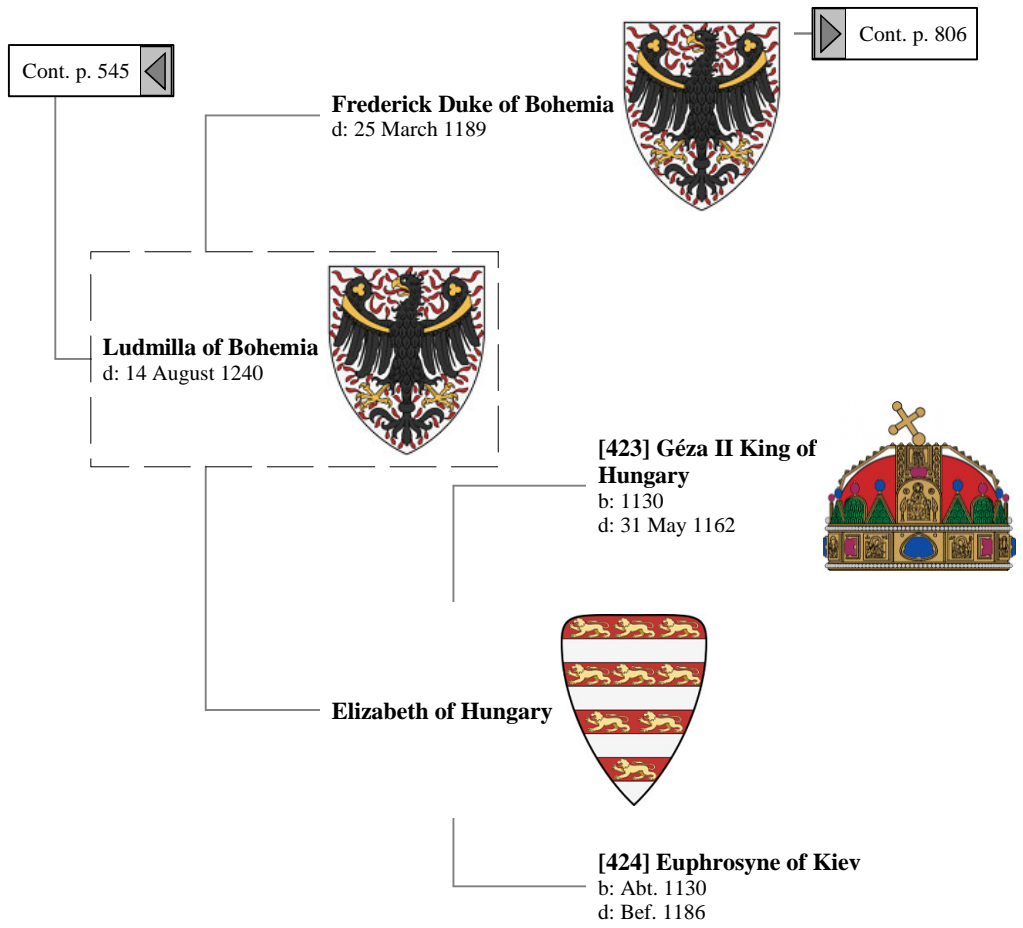

Ancestors of Lilius Stewart of Shambellie (703 of 884)

18th Great-Grandparents

19th Great-Grandparents

20th Great-Grandparents