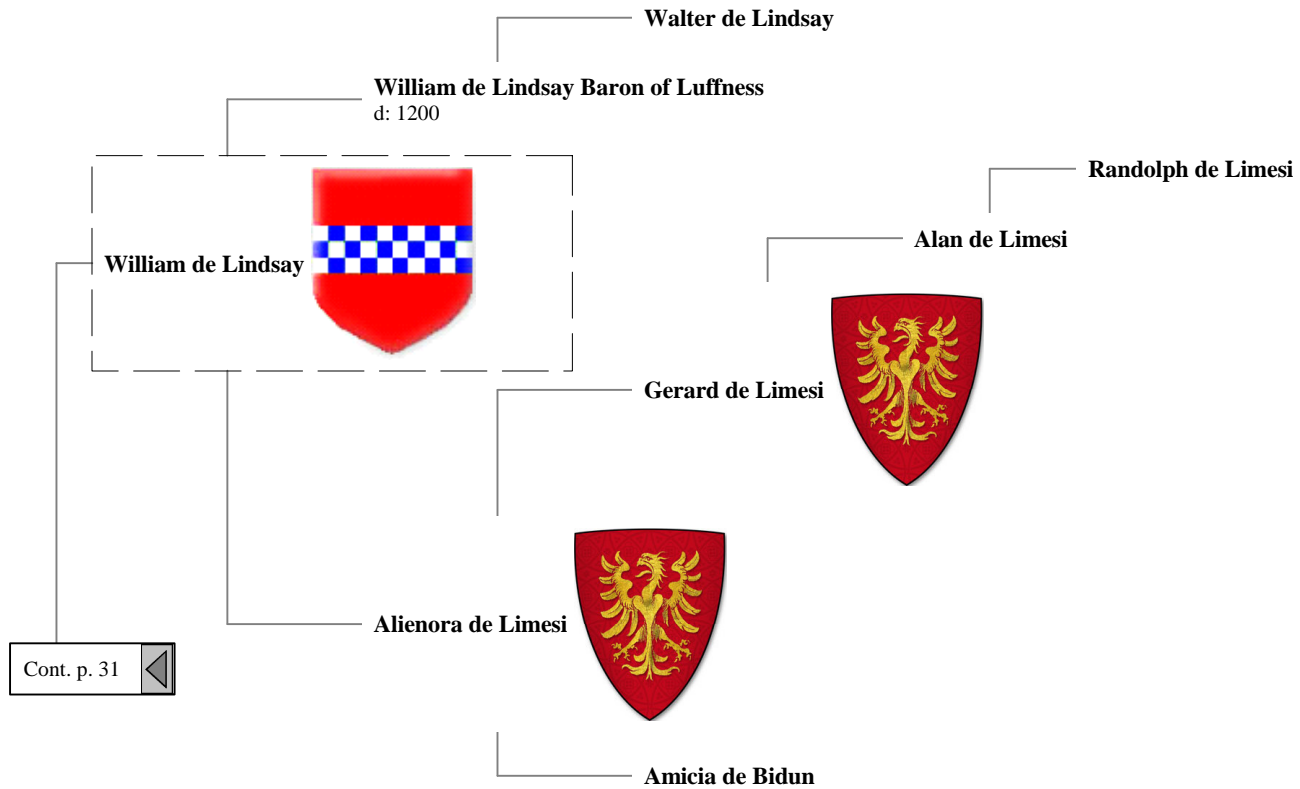

Ancestors of Liliastewart of Shambellie (61 of 884)

13th Great-Grandparents 14th Great-Grandparents 15th Great-Grandparents 16th Great-Grandparents 17th Great-Grandparents

Cont. p. 105

Robert de Brus Lord of Annandale
 b: in of Annandale, Dumfriesshire, Scotland
 d: 1194