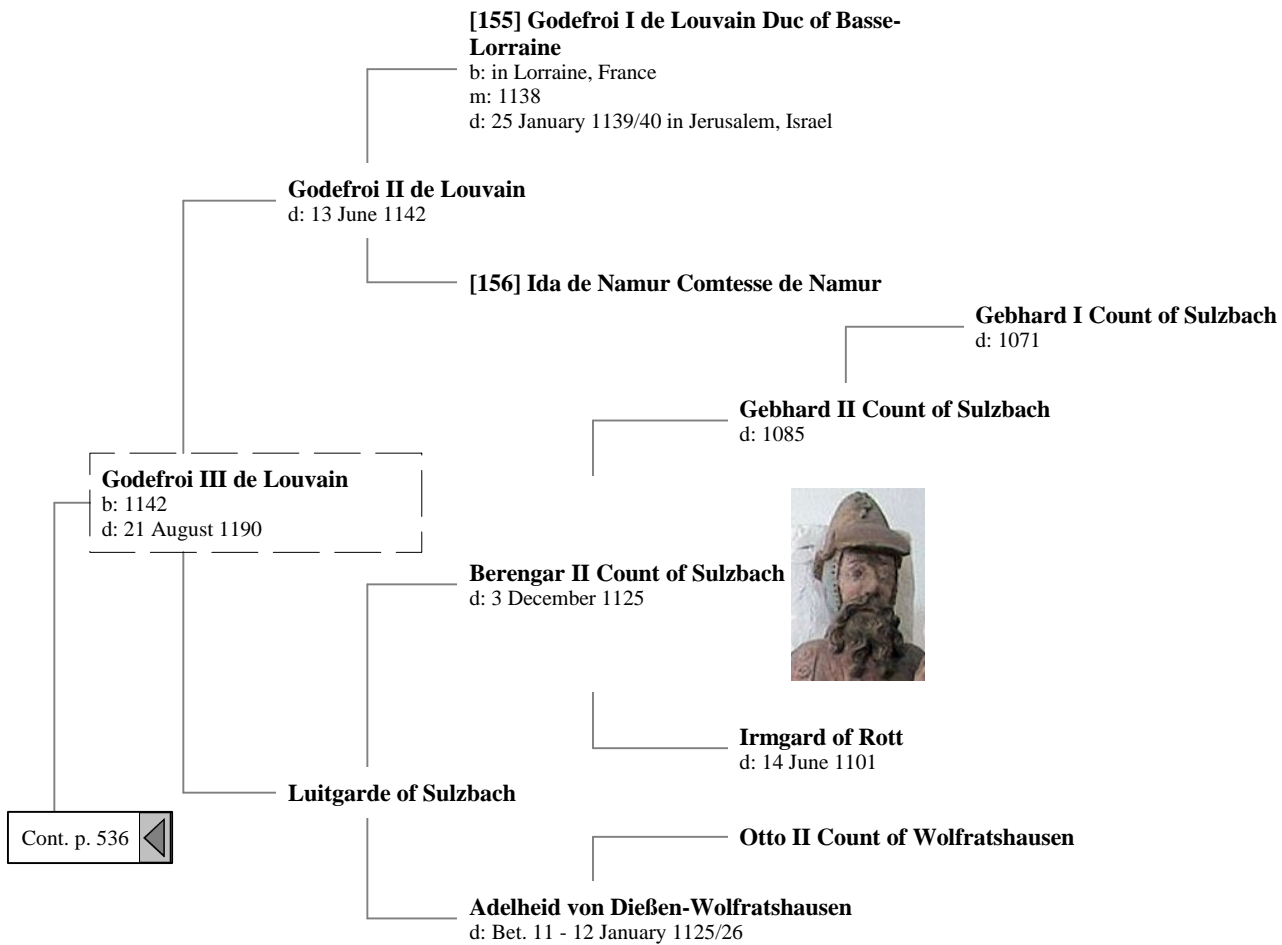

Ancestors of Liliast Stewart of Shambellie (697 of 884)

19th Great-Grandparents

20th Great-Grandparents

21st Great-Grandparents

22nd Great-Grandparents

23rd Great-Grandparents

Ancestors of Liliast Stewart of Shambellie (698 of 884)