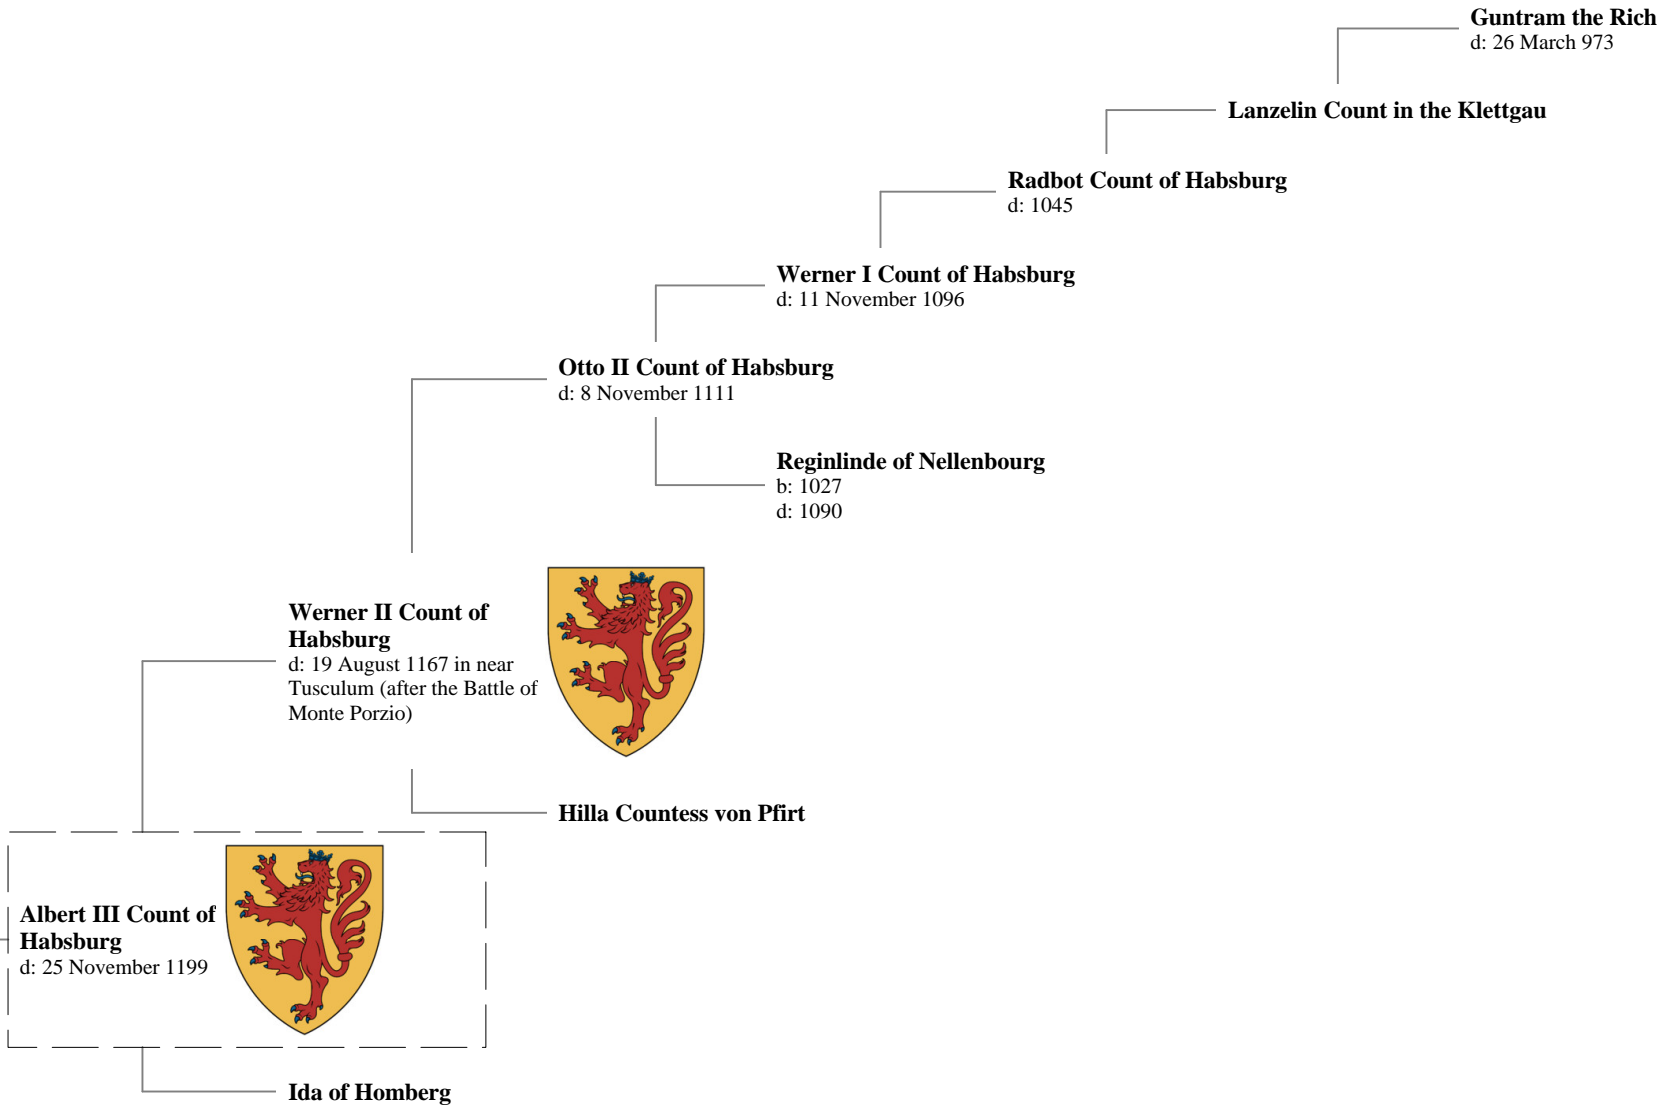

Ancestors of Lilius Stewart of Shambellie (595 of 884)

- 19th Great-Grandparents
- 20th Great-Grandparents
- 21st Great-Grandparents
- 22nd Great-Grandparents
- 23rd Great-Grandparents
- 24th Great-Grandparents
- 25th Great-Grandparents