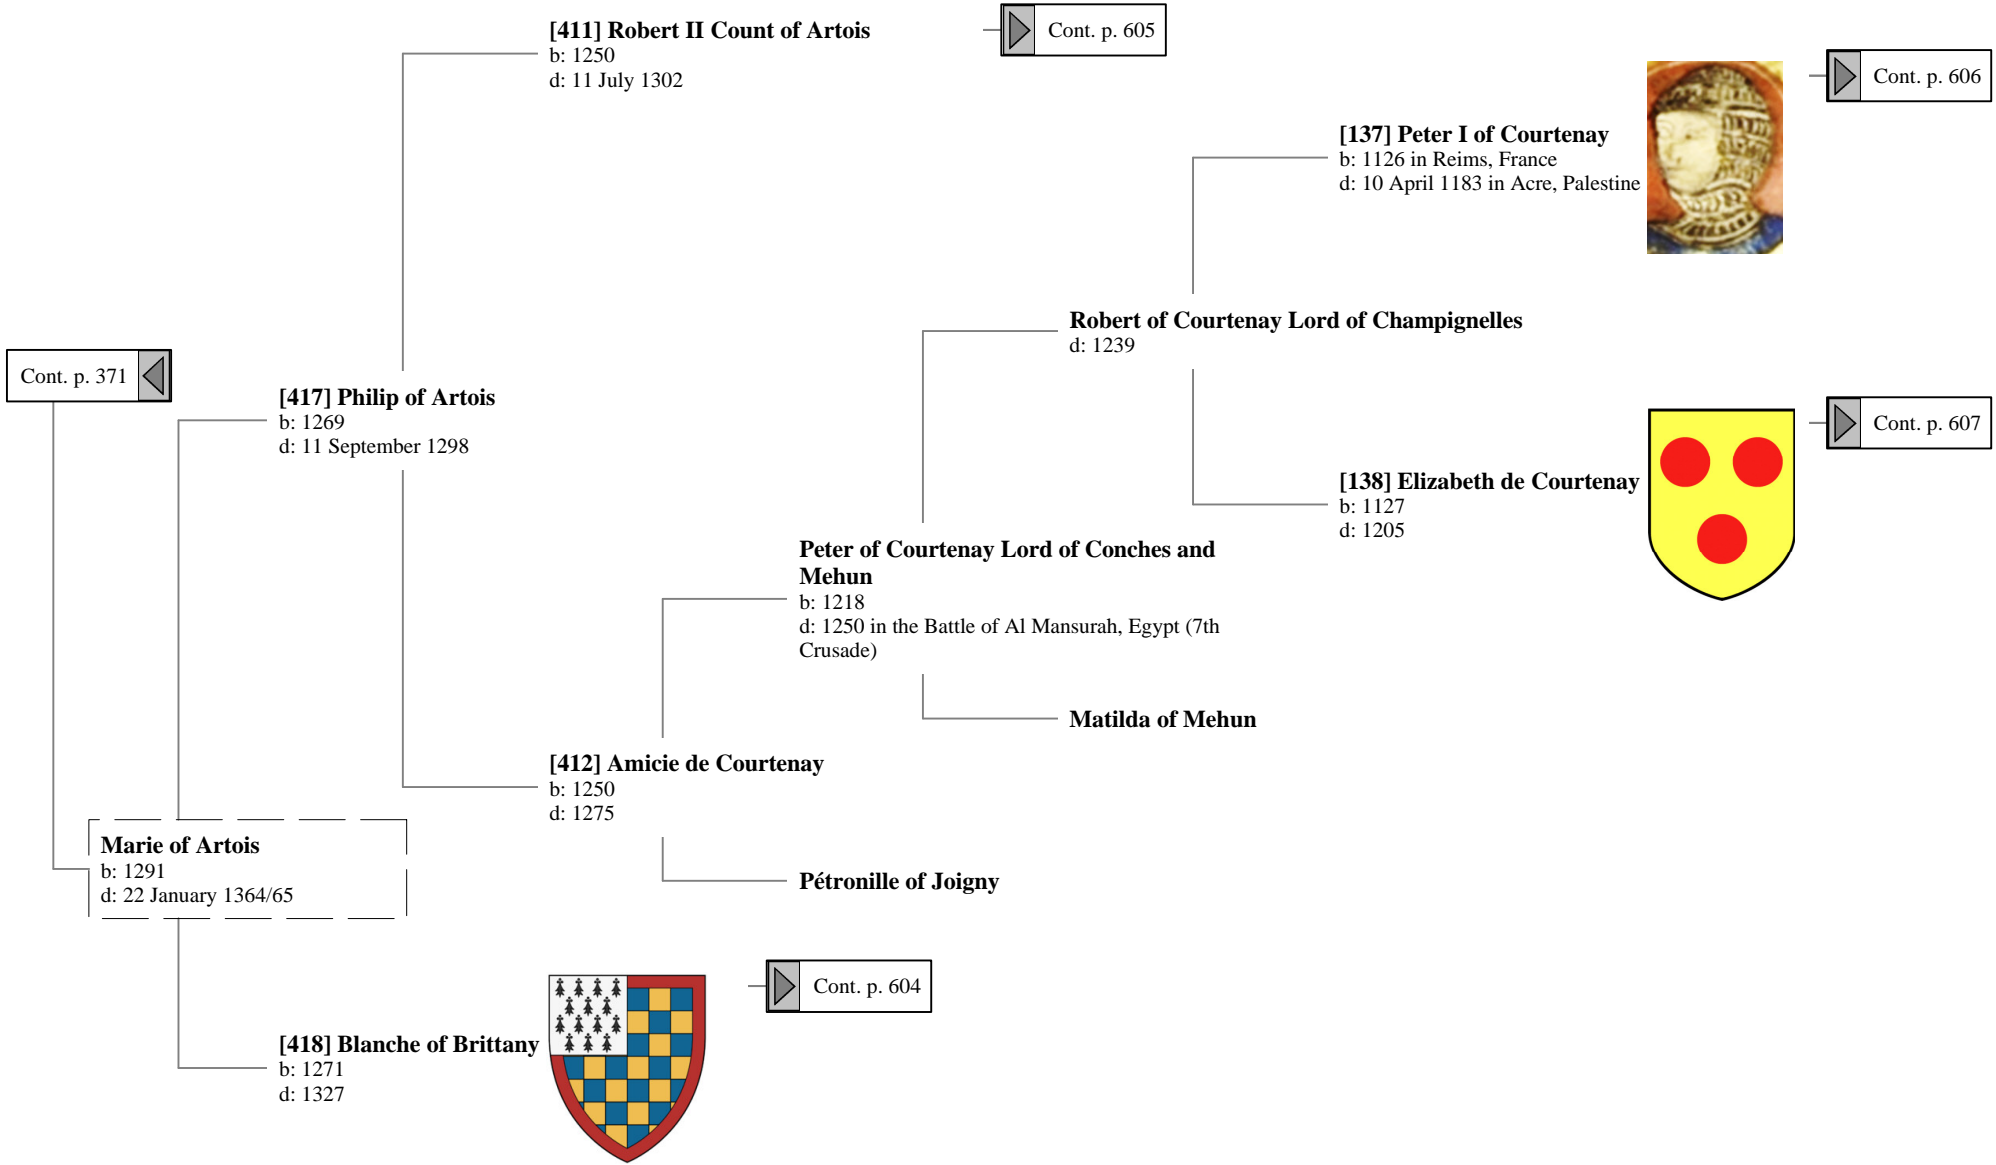

Ancestors of Lilius Stewart of Shambellie (471 of 884)

- 15th Great-Grandparents
- 16th Great-Grandparents
- 17th Great-Grandparents
- 18th Great-Grandparents
- 19th Great-Grandparents
- 20th Great-Grandparents