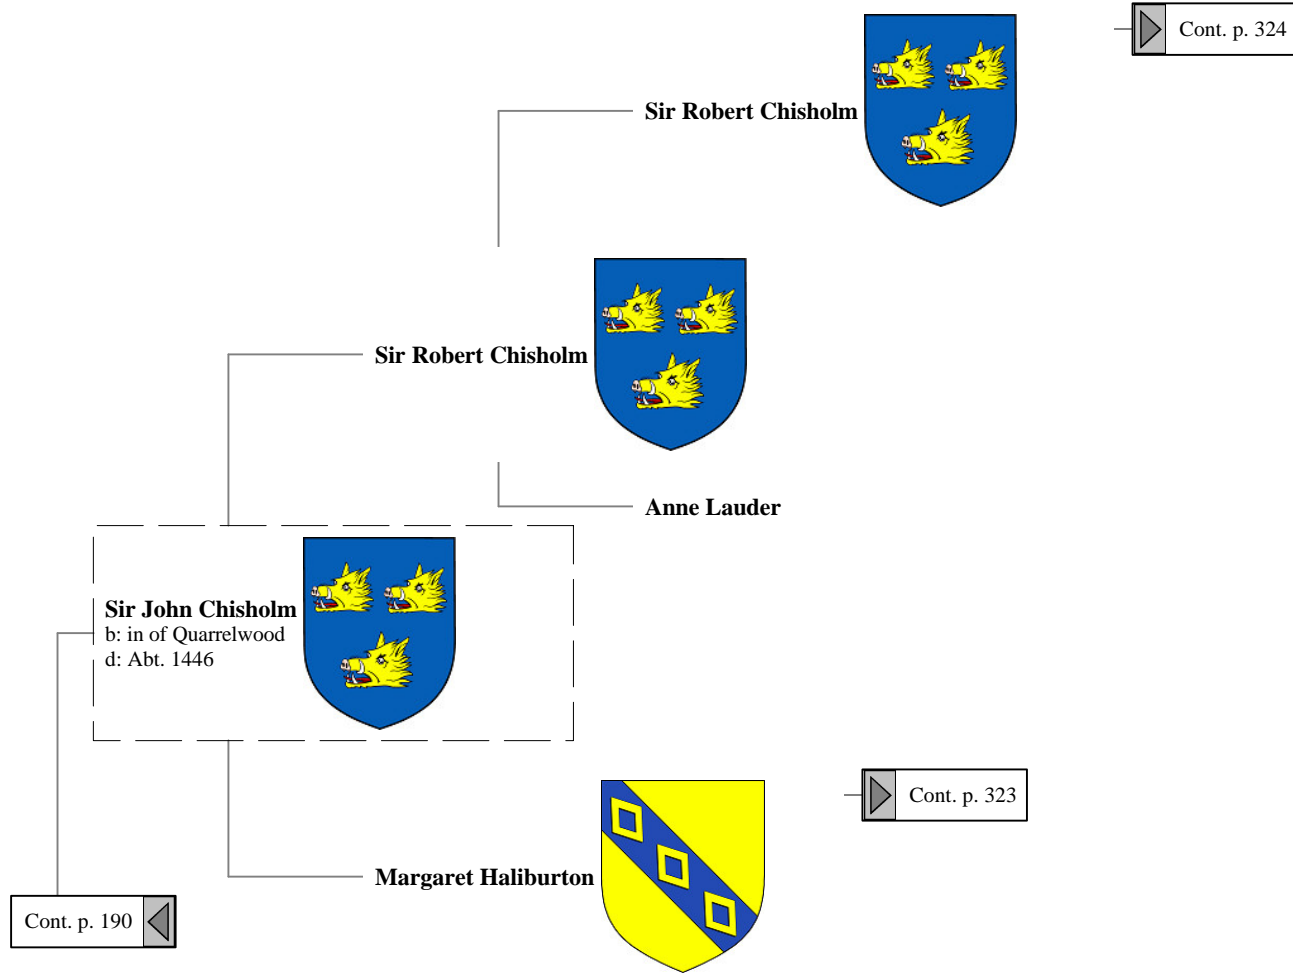

Donald III King of
Scotland
b: 1033
d: 1099

Bethoc of Scotland

Ancestors of Lilius Stewart of Shambellie (256 of 884)

12th Great-Grandparents

13th Great-Grandparents

14th Great-Grandparents

Ancestors of Lilius Stewart of Shambellie (257 of 884)