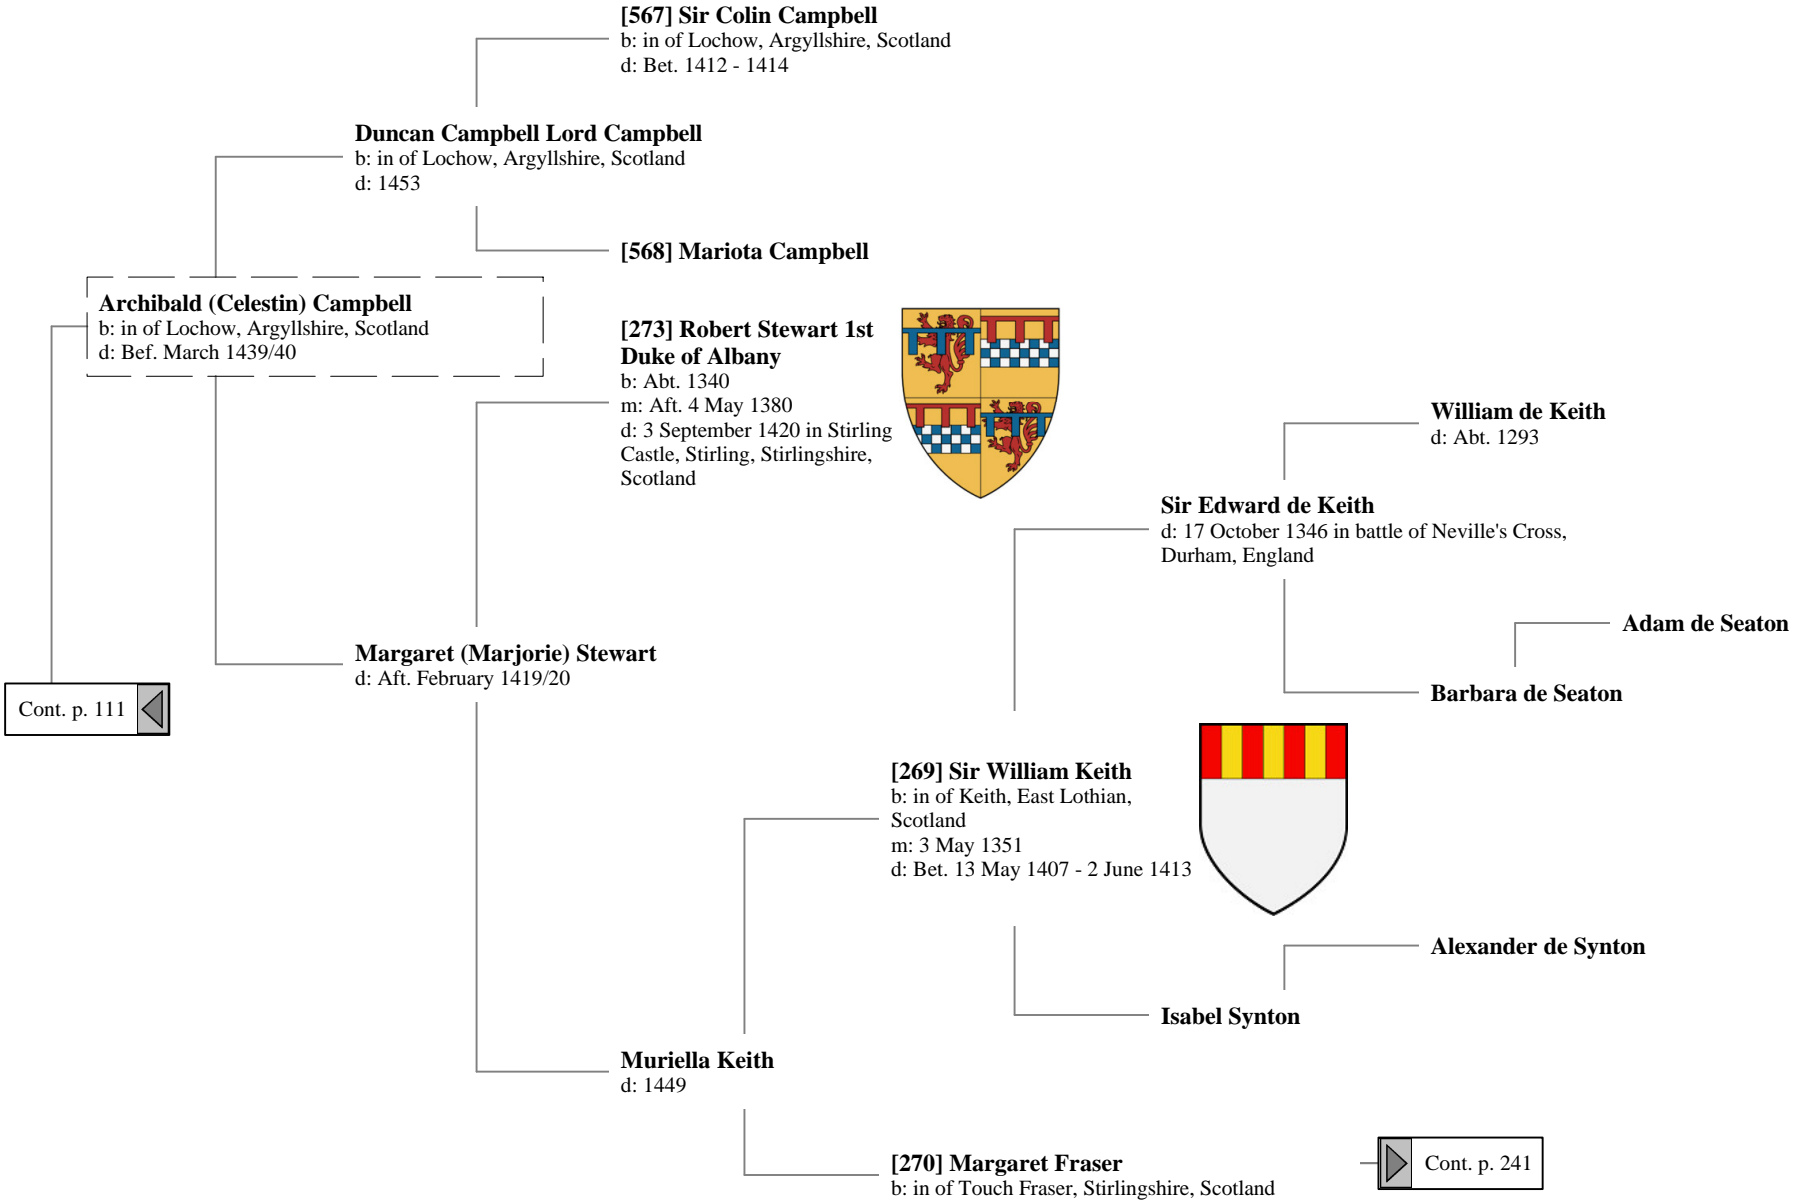

Margaret Montgomerie

[634] Elizabeth Hepburn
b: in of Hailes, Prestonkirk, East
Lothian, Scotland

Ancestors of Lilius Stewart of Shambellie (173 of 884)

- 10th Great-Grandparents
- 11th Great-Grandparents
- 12th Great-Grandparents
- 13th Great-Grandparents
- 14th Great-Grandparents
- 15th Great-Grandparents
- 16th Great-Grandparents