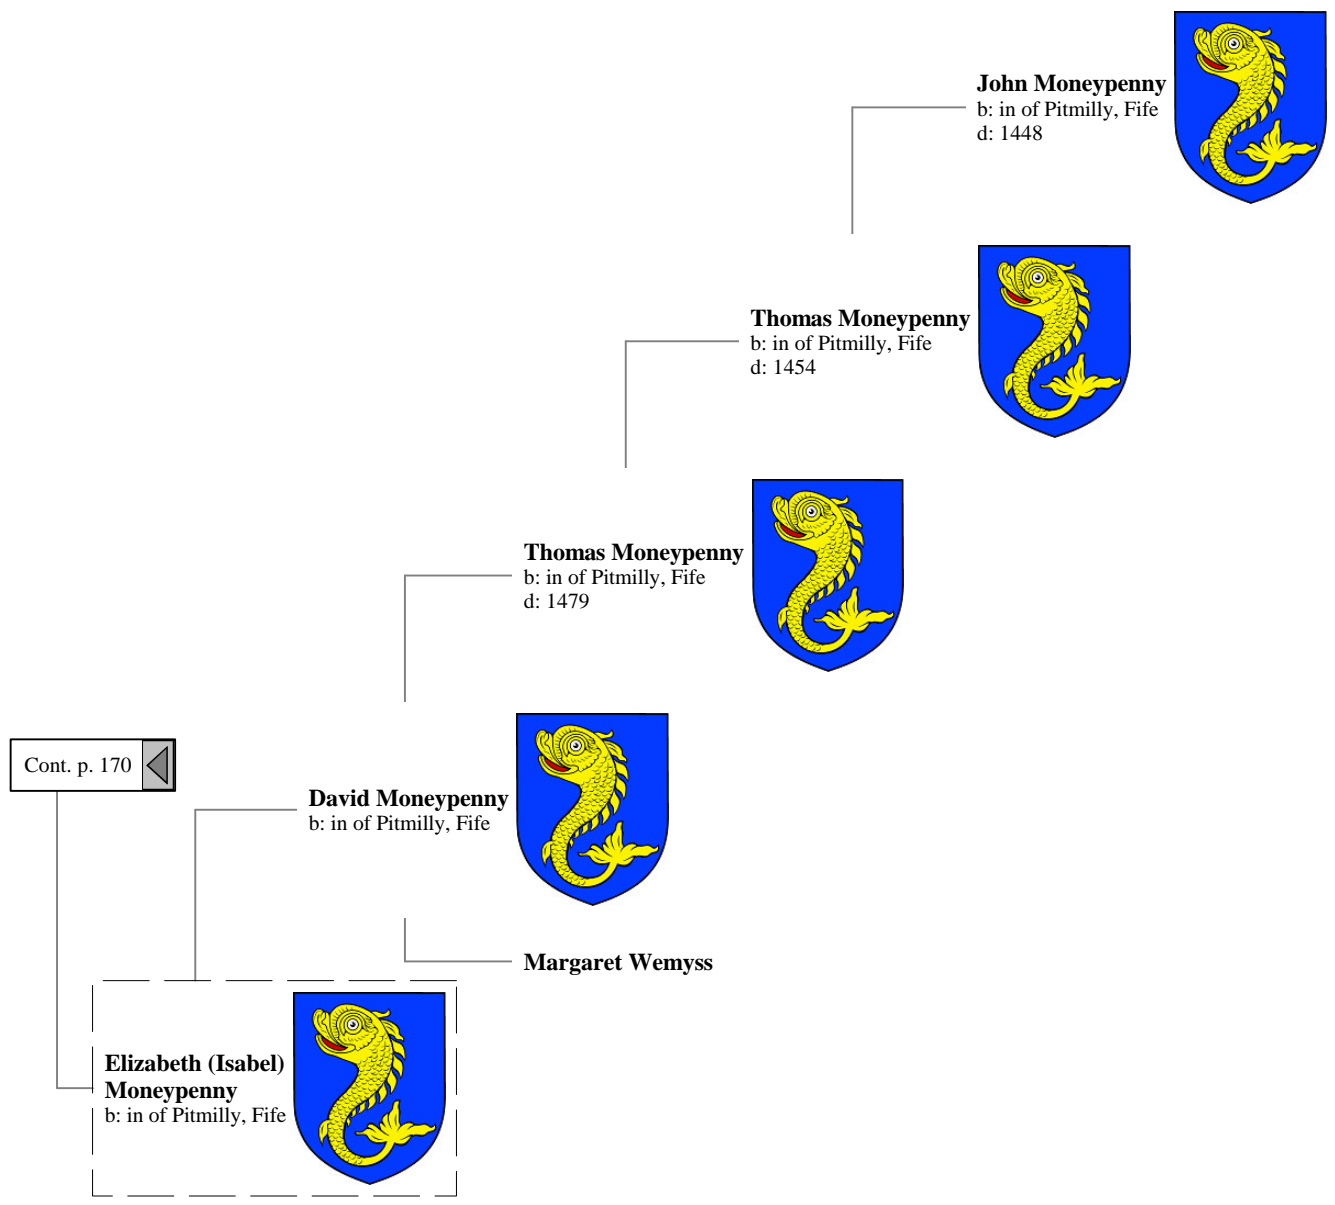

Ancestors of Lilius Stewart of Shambellie (237 of 884)

- 10th Great-Grandparents
- 11th Great-Grandparents
- 12th Great-Grandparents
- 13th Great-Grandparents
- 14th Great-Grandparents