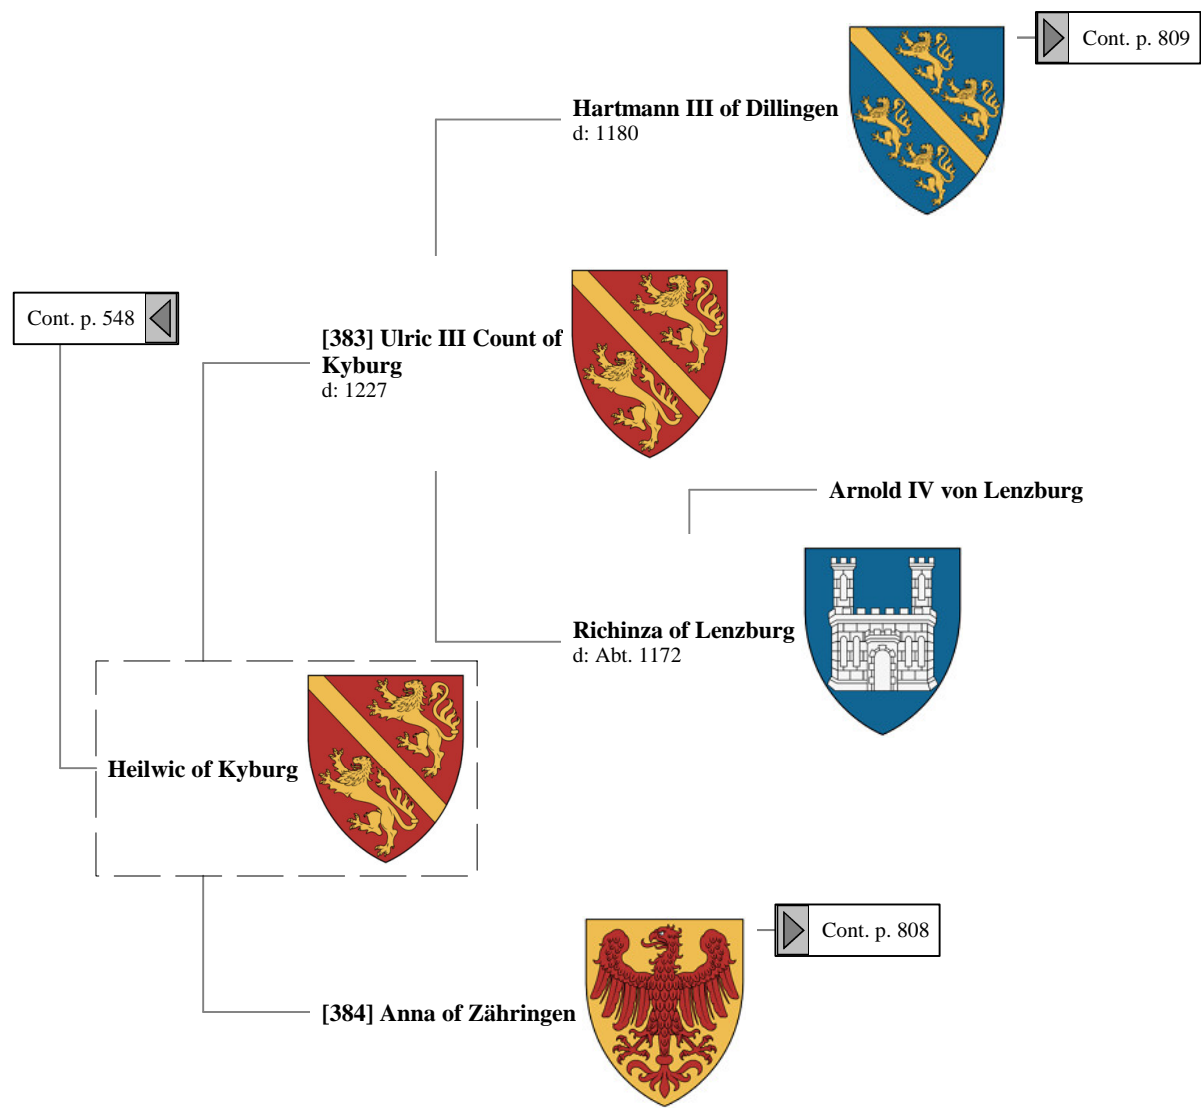

Ancestors of Lilius Stewart of Shambellie (707 of 884)

18th Great-Grandparents   19th Great-Grandparents   20th Great-Grandparents   21st Great-Grandparents