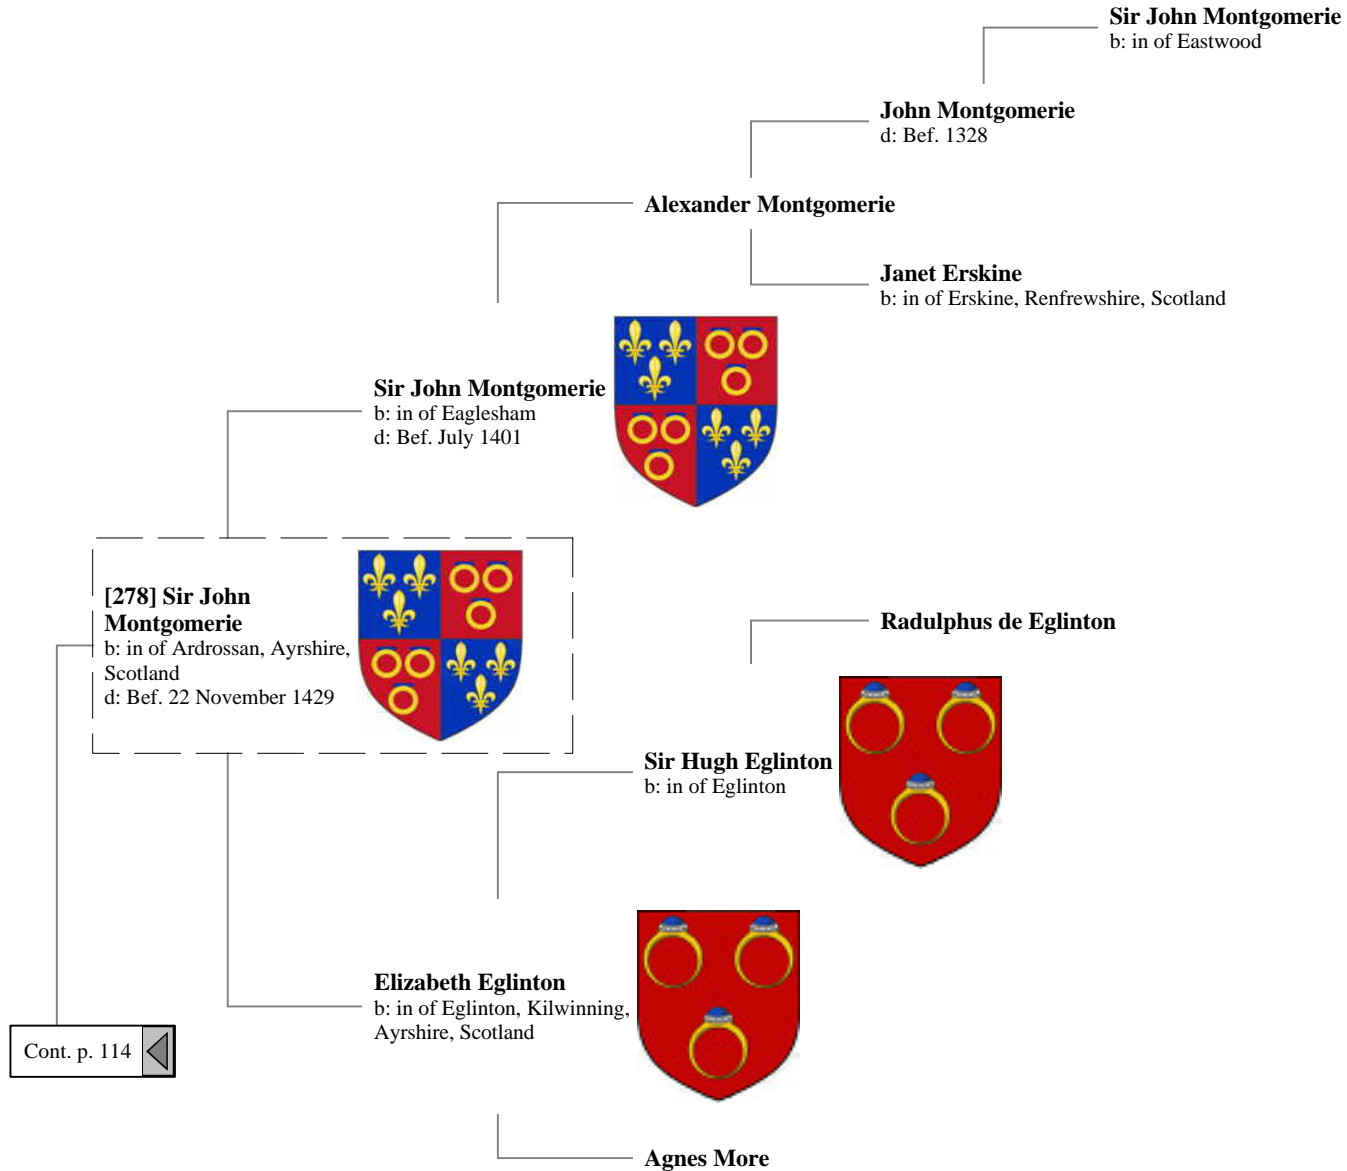

Ancestors of Lilius Stewart of Shambellie (180 of 884)

11th Great-Grandparents   12th Great-Grandparents   13th Great-Grandparents   14th Great-Grandparents   15th Great-Grandparents