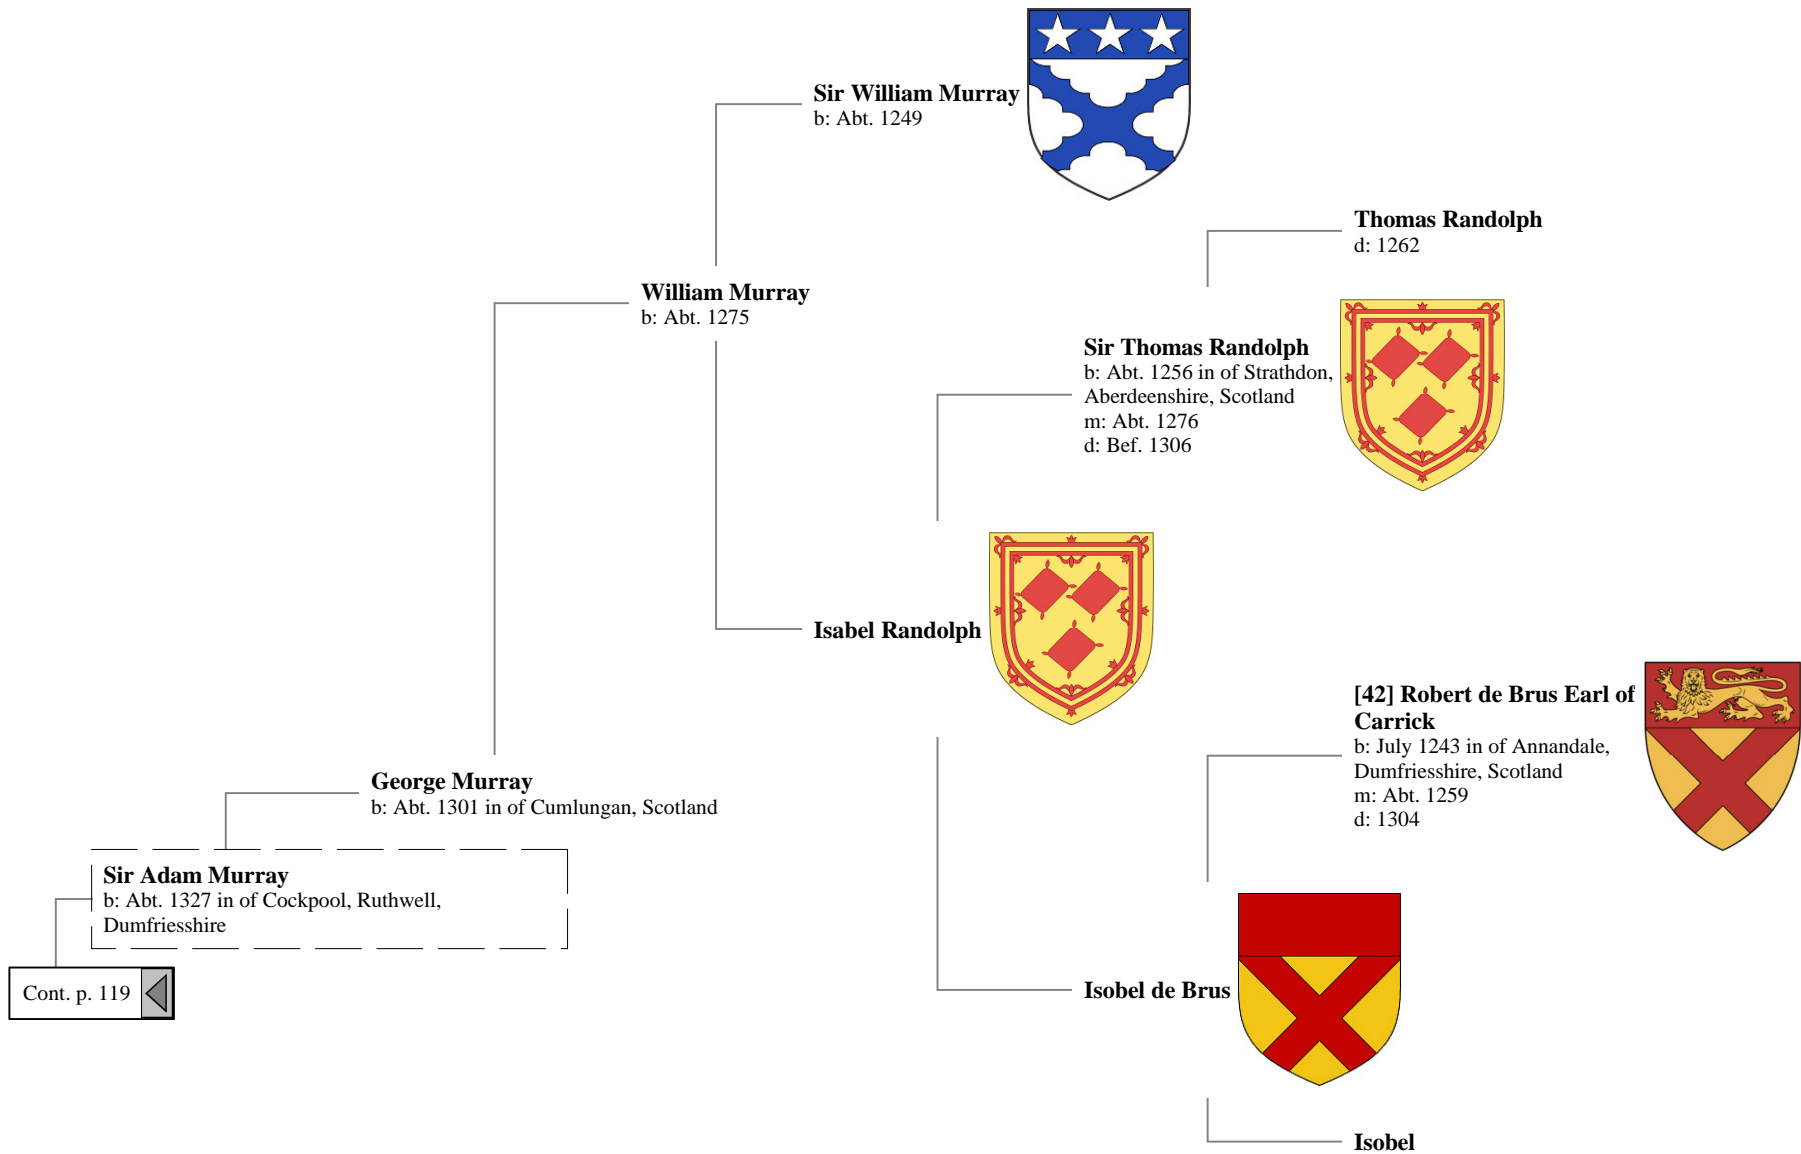

Ancestors of Lilius Stewart of Shambellie (182 of 884)

14th Great-Grandparents

15th Great-Grandparents

16th Great-Grandparents

17th Great-Grandparents

18th Great-Grandparents

19th Great-Grandparents