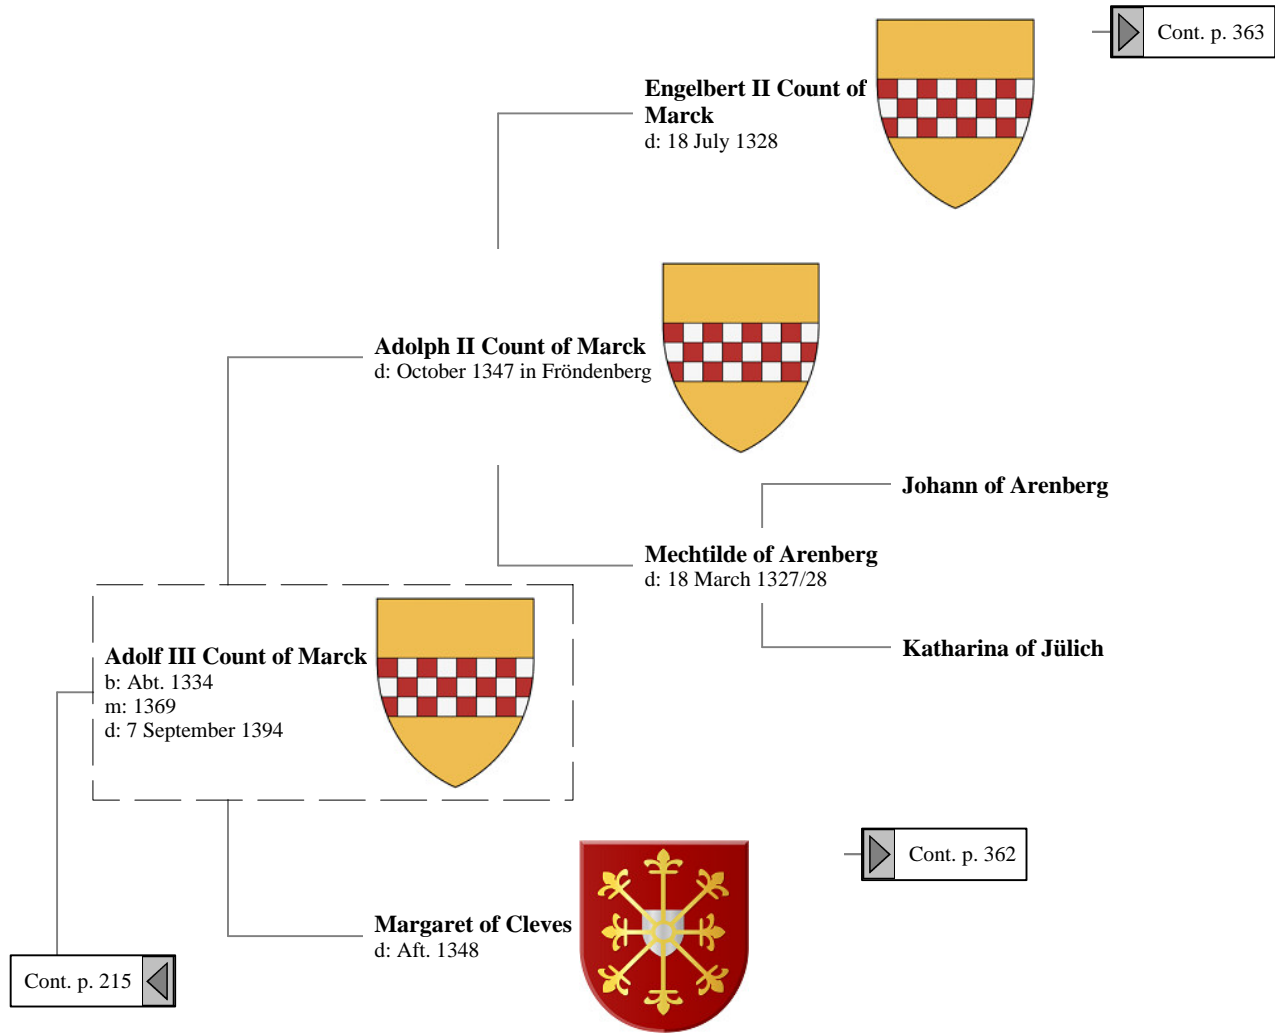

Ancestors of Lilius Stewart of Shambellie (289 of 884)

12th Great-Grandparents   13th Great-Grandparents   14th Great-Grandparents   15th Great-Grandparents