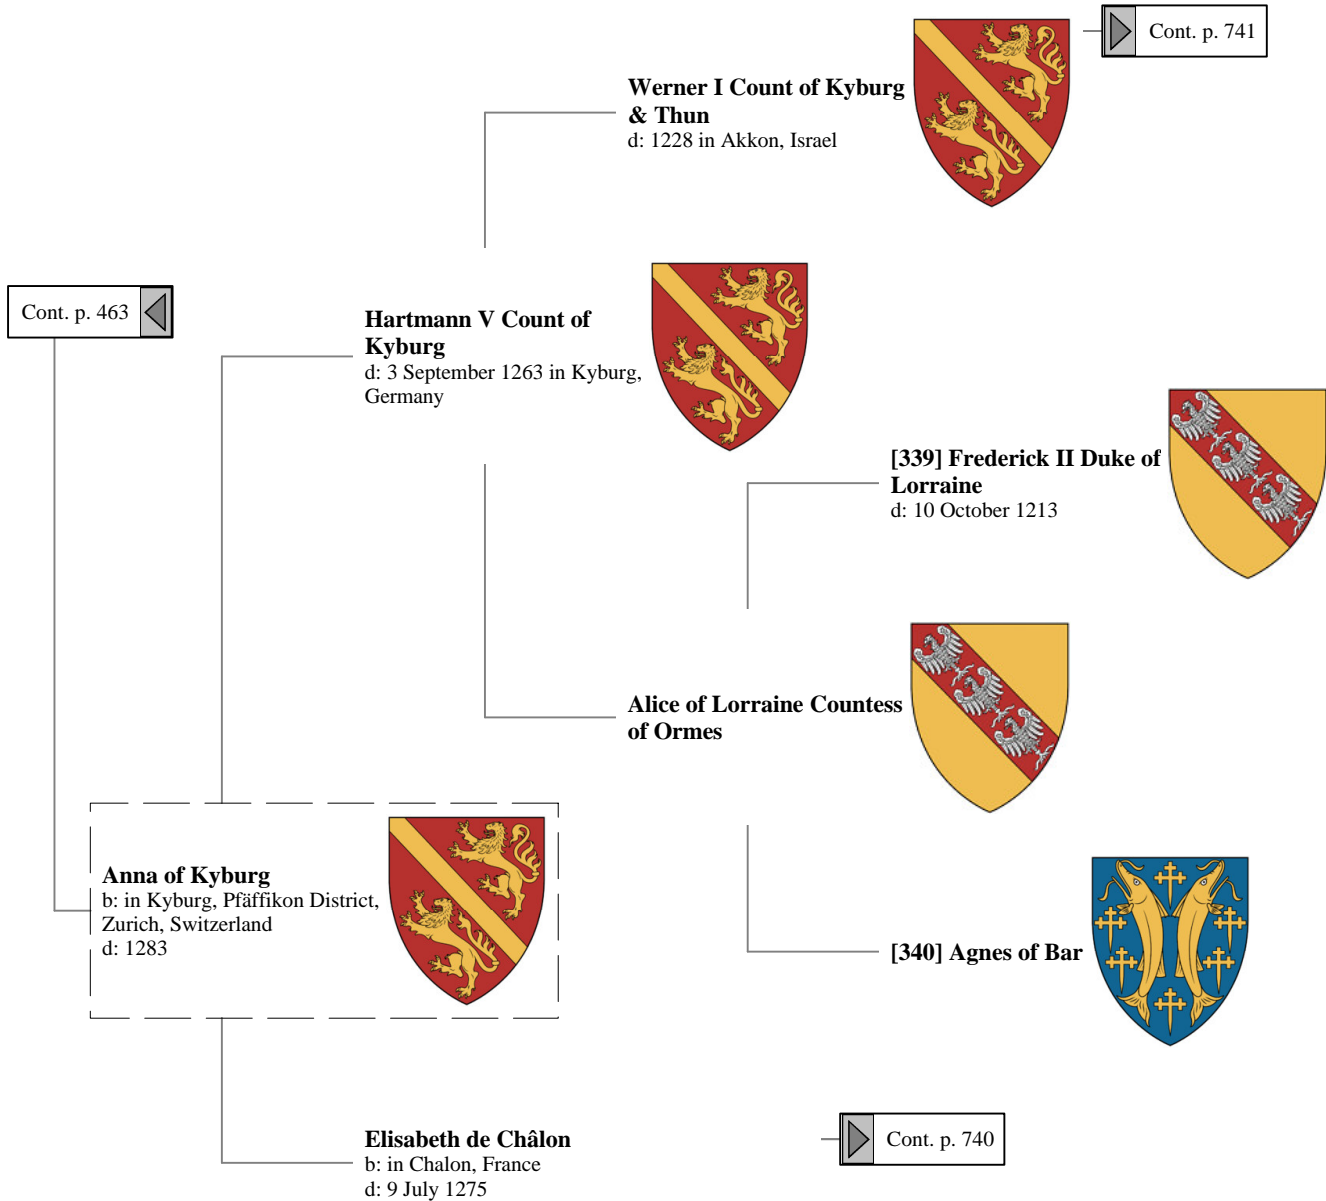

Ancestors of Lilius Stewart of Shambellie (594 of 884)

16th Great-Grandparents   17th Great-Grandparents   18th Great-Grandparents   19th Great-Grandparents