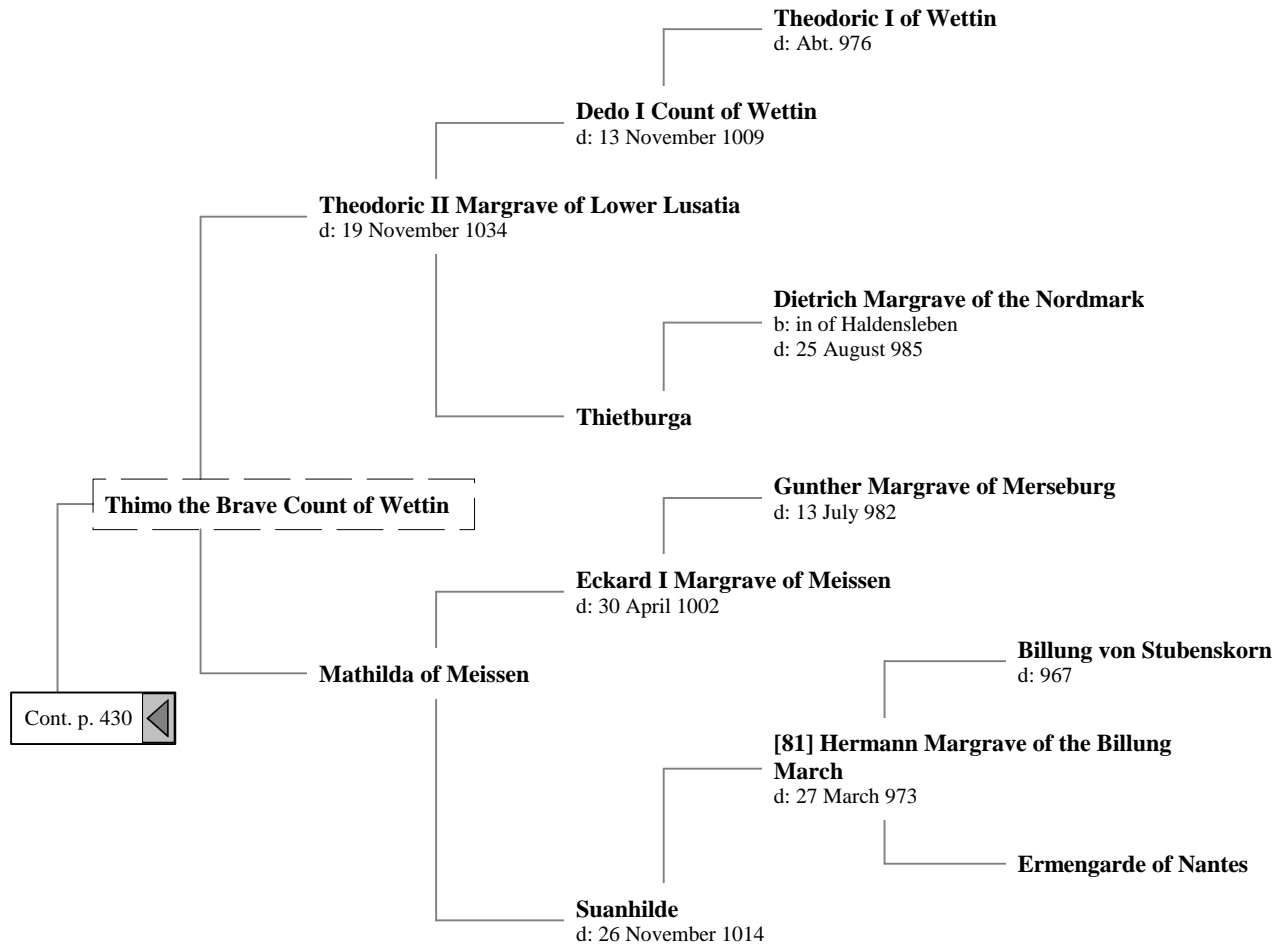

[486] Brigitte (or Jutta) of Denmark

Cont. p. 429

Ancestors of Liliastewart of Shambellie (557 of 884)

21st Great-Grandparents

22nd Great-Grandparents

23rd Great-Grandparents

24th Great-Grandparents

25th Great-Grandparents