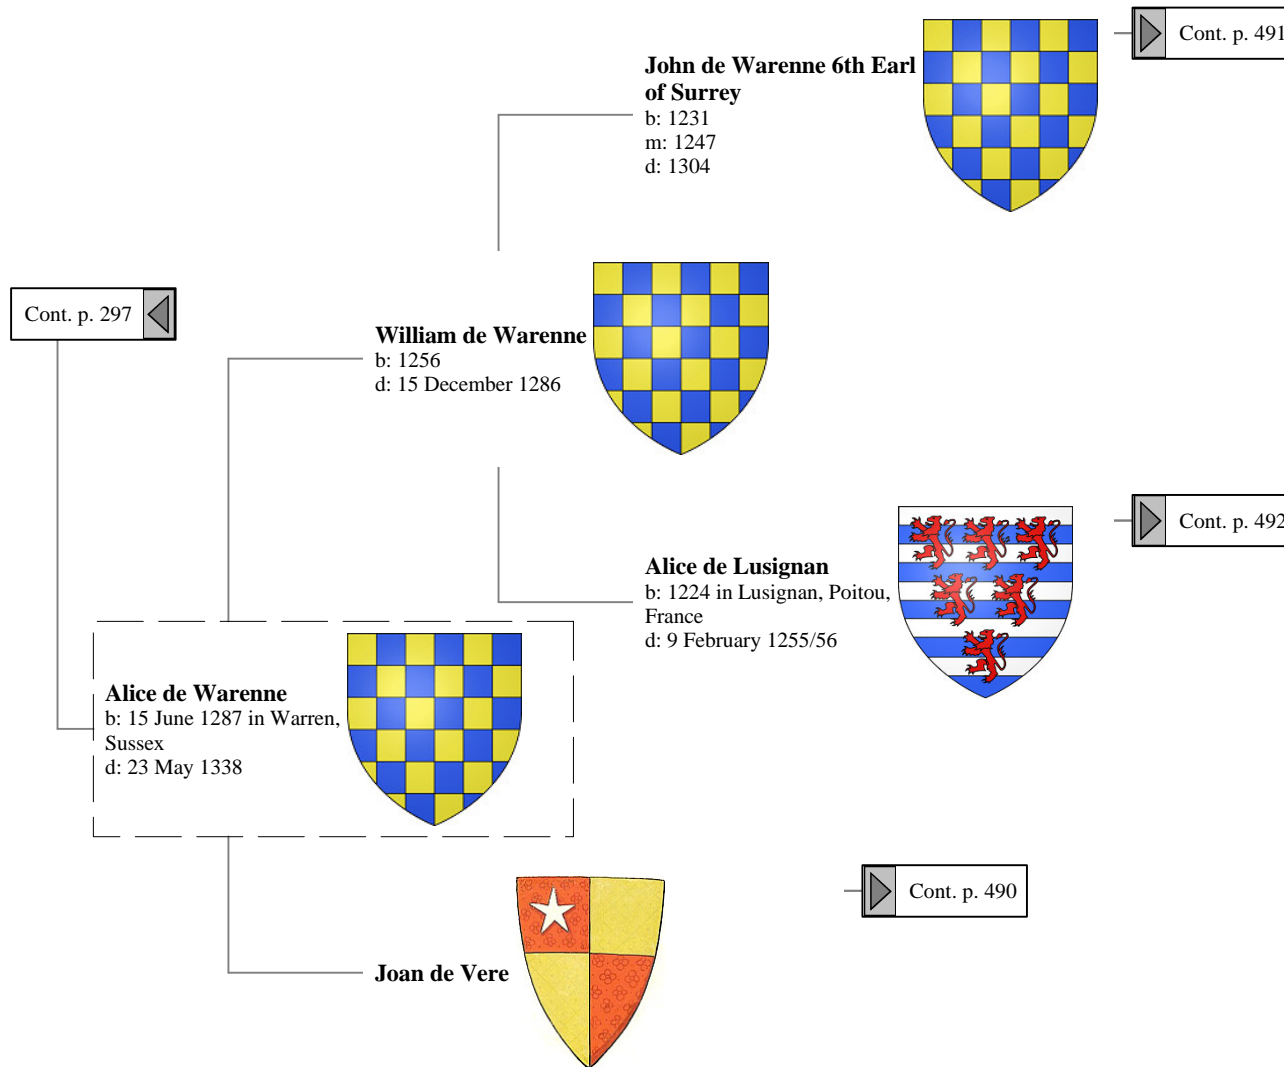

Alice of Saluzzo

b: in Saluzzo, Piedmont
d: 25 September 1292

Cont. p. 487

Cont. p. 297

Ancestors of Lilius Stewart of Shambellie (379 of 884)

14th Great-Grandparents

15th Great-Grandparents

16th Great-Grandparents