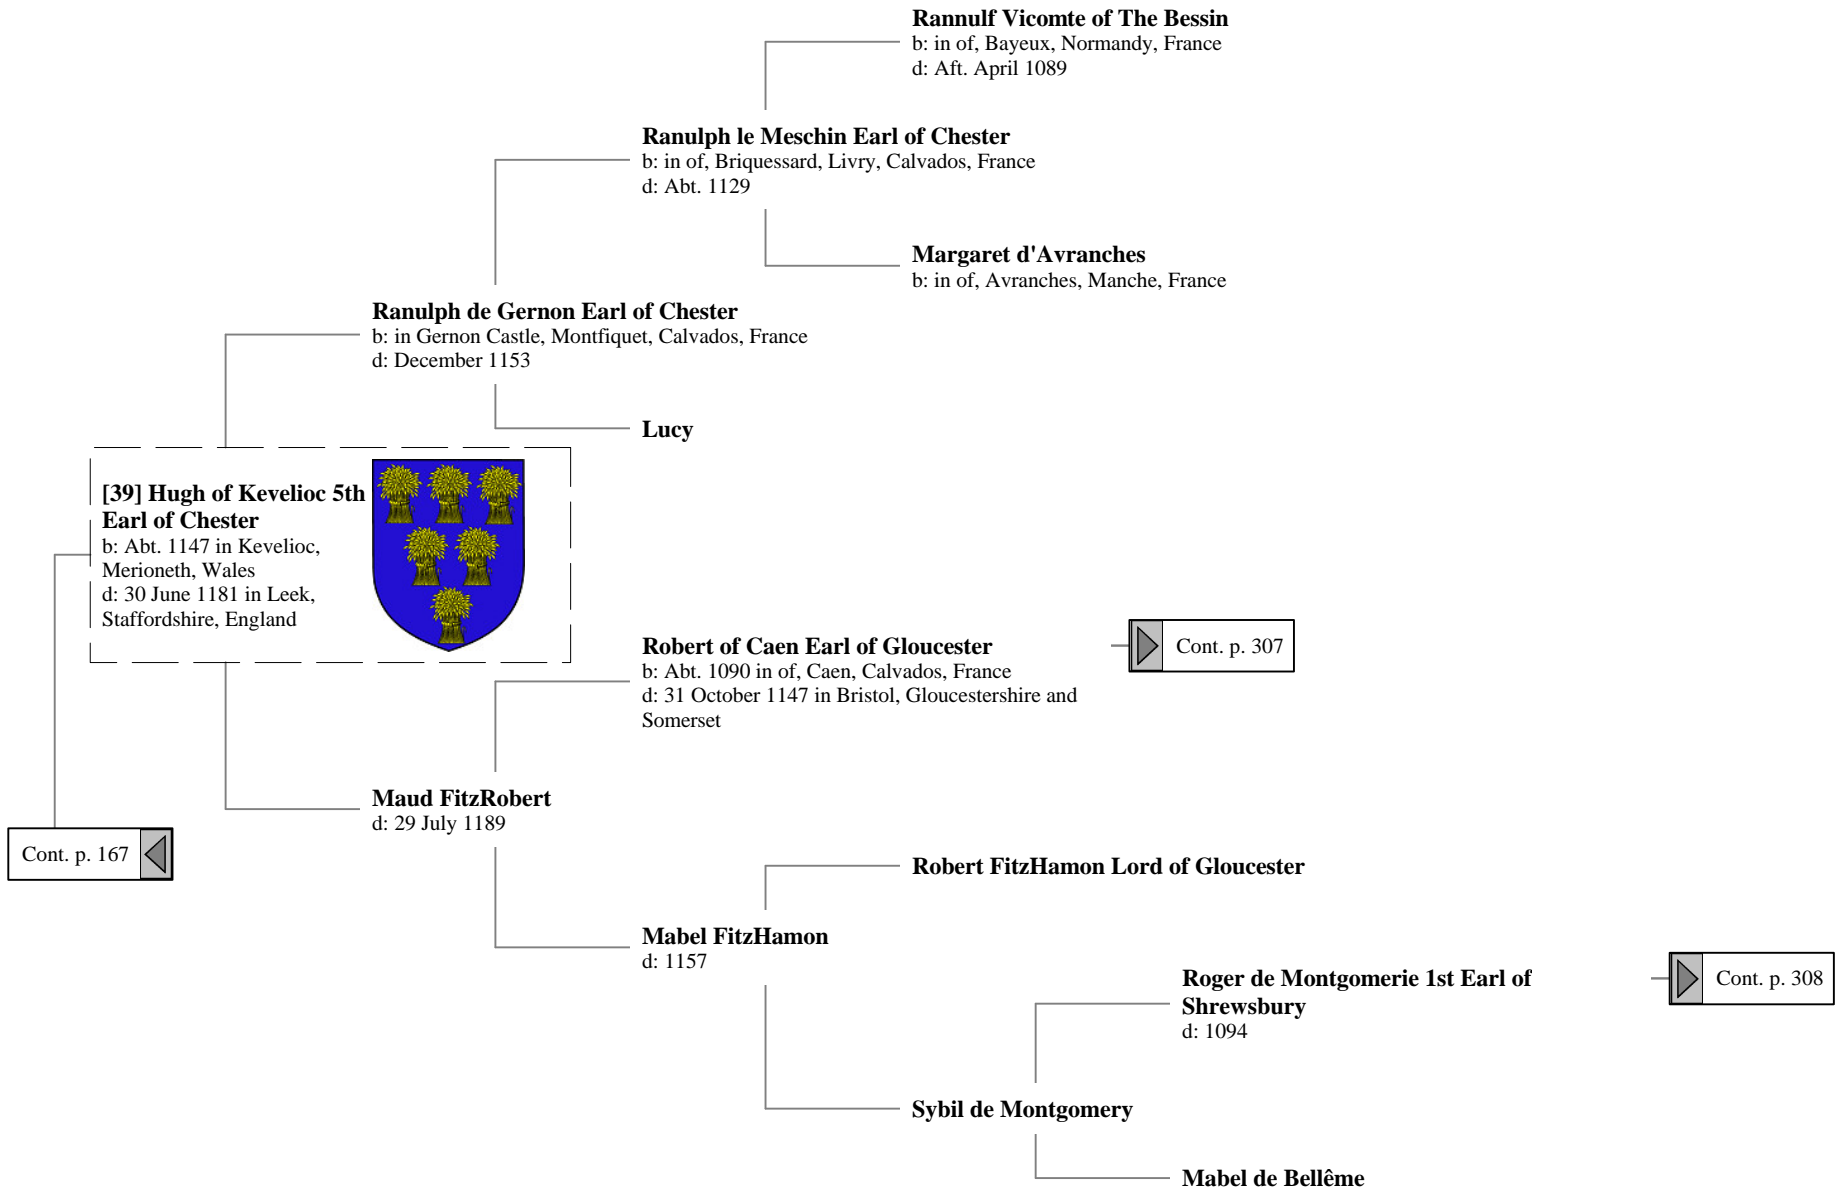

Ancestors of Lilius Stewart of Shambellie (230 of 884)

17th Great-Grandparents   18th Great-Grandparents   19th Great-Grandparents   20th Great-Grandparents   21st Great-Grandparents