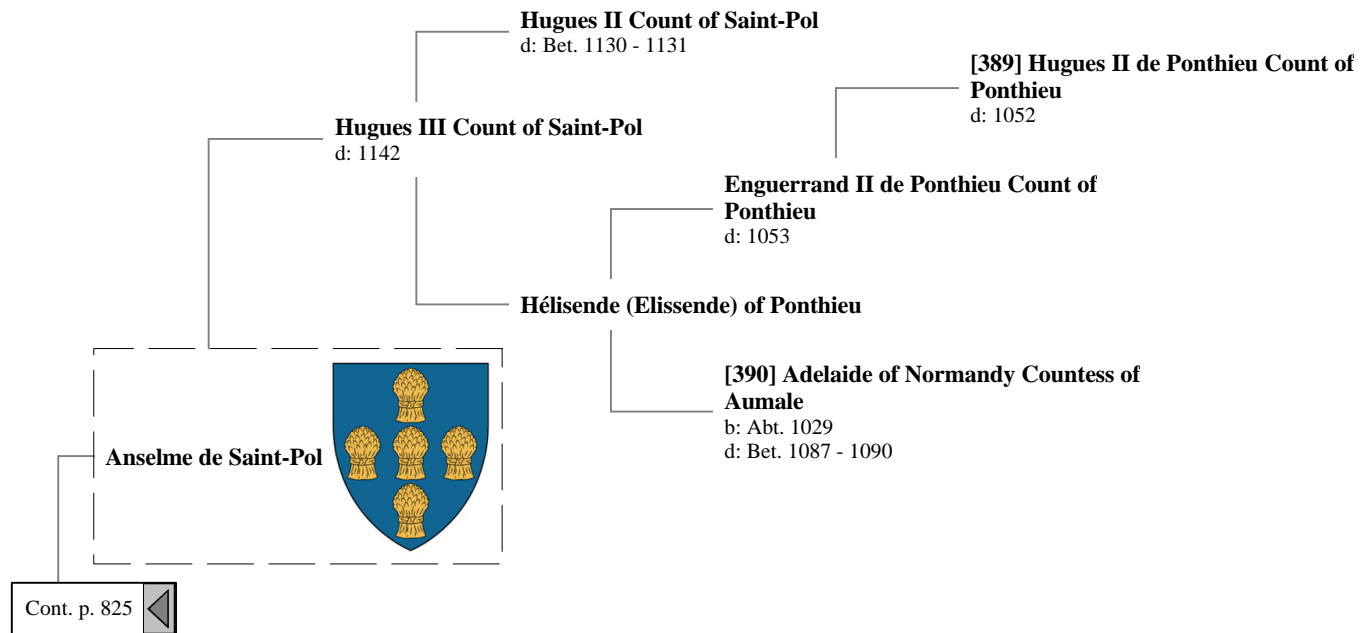

Ancestors of Lilius Stewart of Shambellie (855 of 884)

23rd Great-Grandparents

24th Great-Grandparents

25th Great-Grandparents

26th Great-Grandparents

27th Great-Grandparents