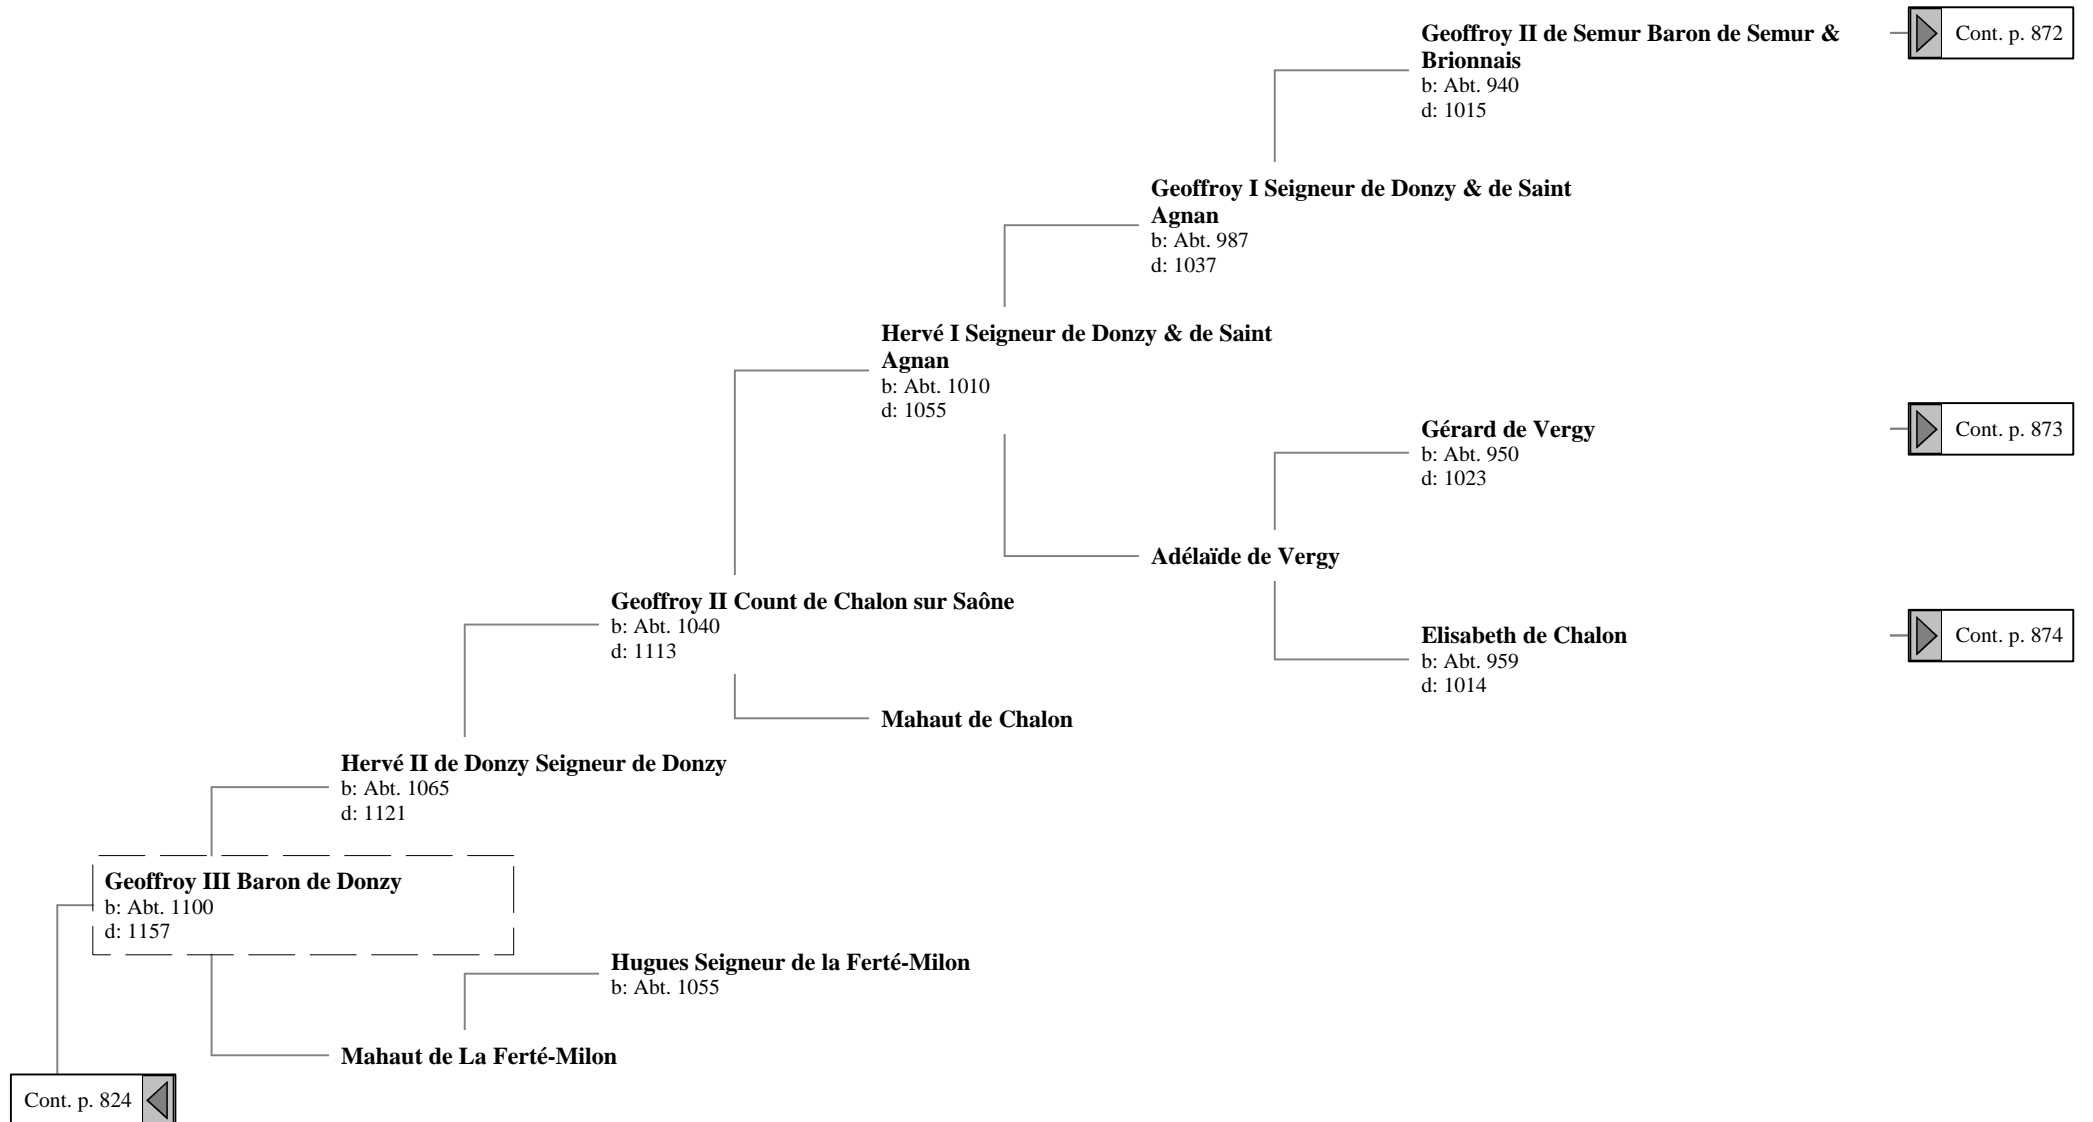

Ancestors of Lilius Stewart of Shambellie (852 of 884)

23rd Great-Grandparents

24th Great-Grandparents

25th Great-Grandparents

26th Great-Grandparents

27th Great-Grandparents

28th Great-Grandparents