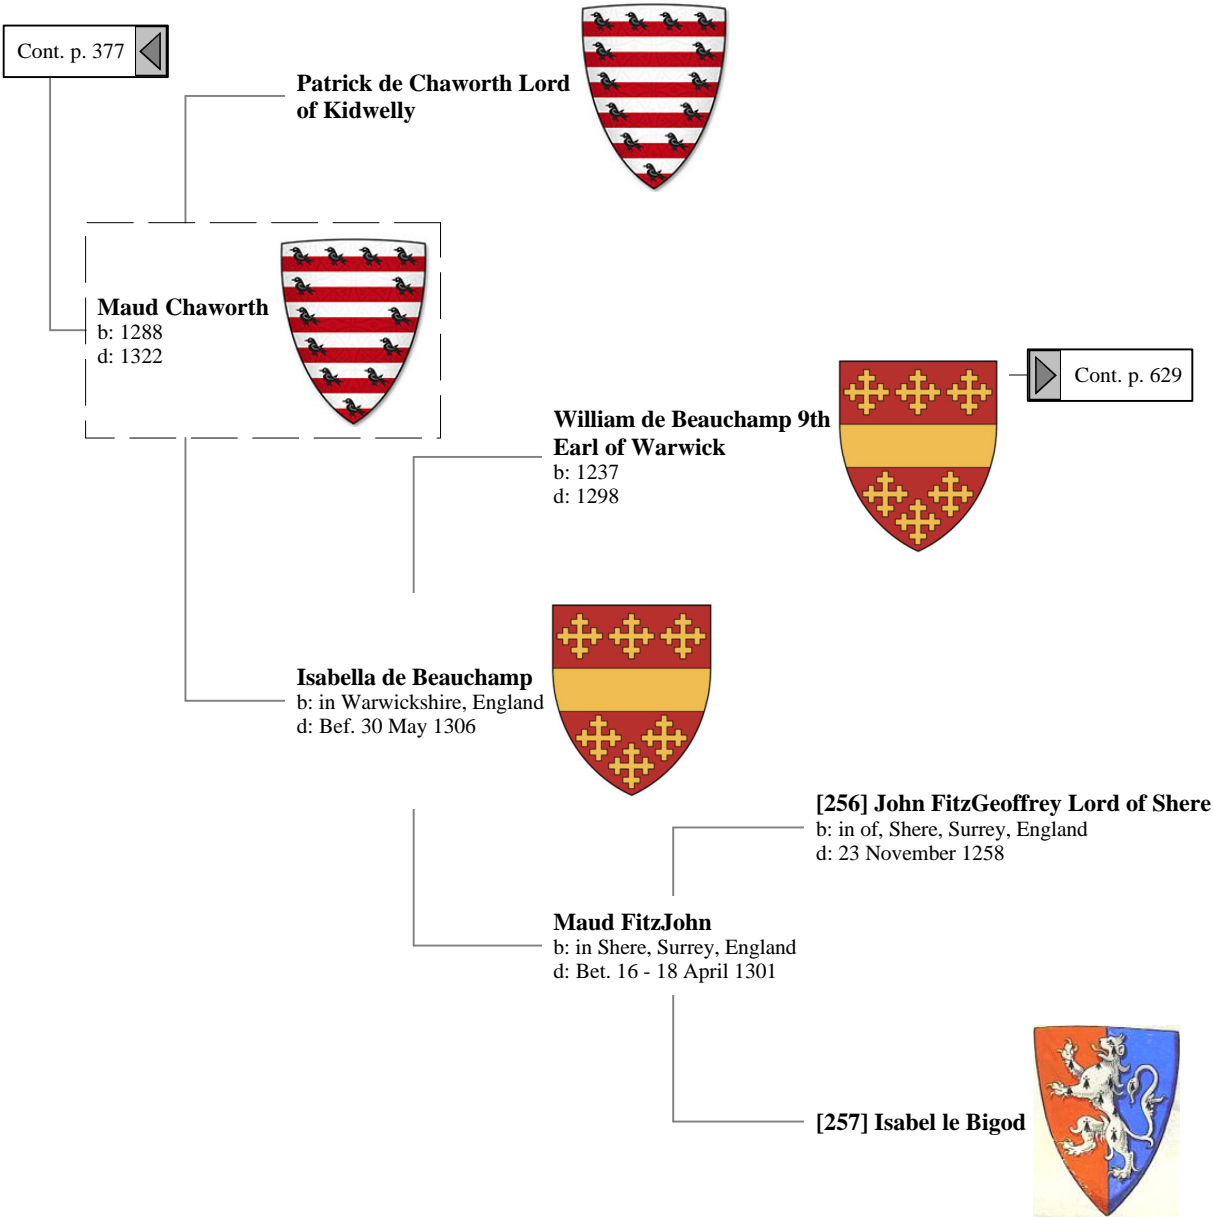

Ancestors of Lilius Stewart of Shambellie (484 of 884)

14th Great-Grandparents   15th Great-Grandparents   16th Great-Grandparents   17th Great-Grandparents