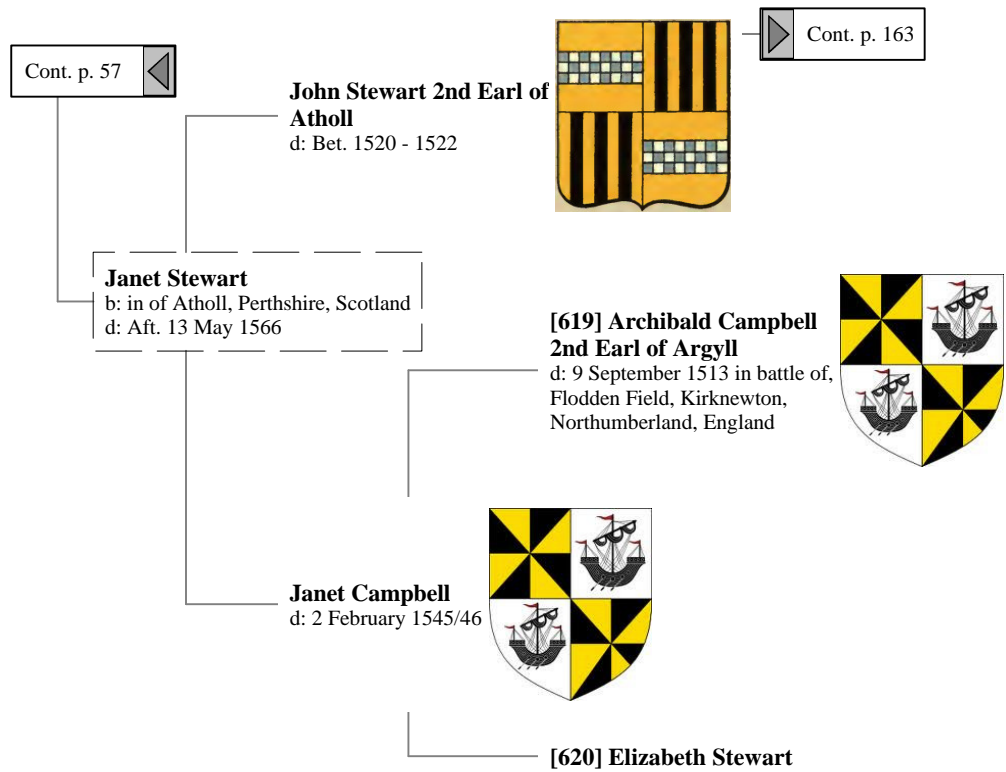

7th Great-Grandparents 8th Great-Grandparents 9th Great-Grandparents

Ancestors of Lilius Stewart of Shambellie (101 of 884)

8th Great-Grandparents

9th Great-Grandparents

**[616] John Kennedy 2nd
Lord Kennedy**
m: Bef. 30 June 1471
d: 1508