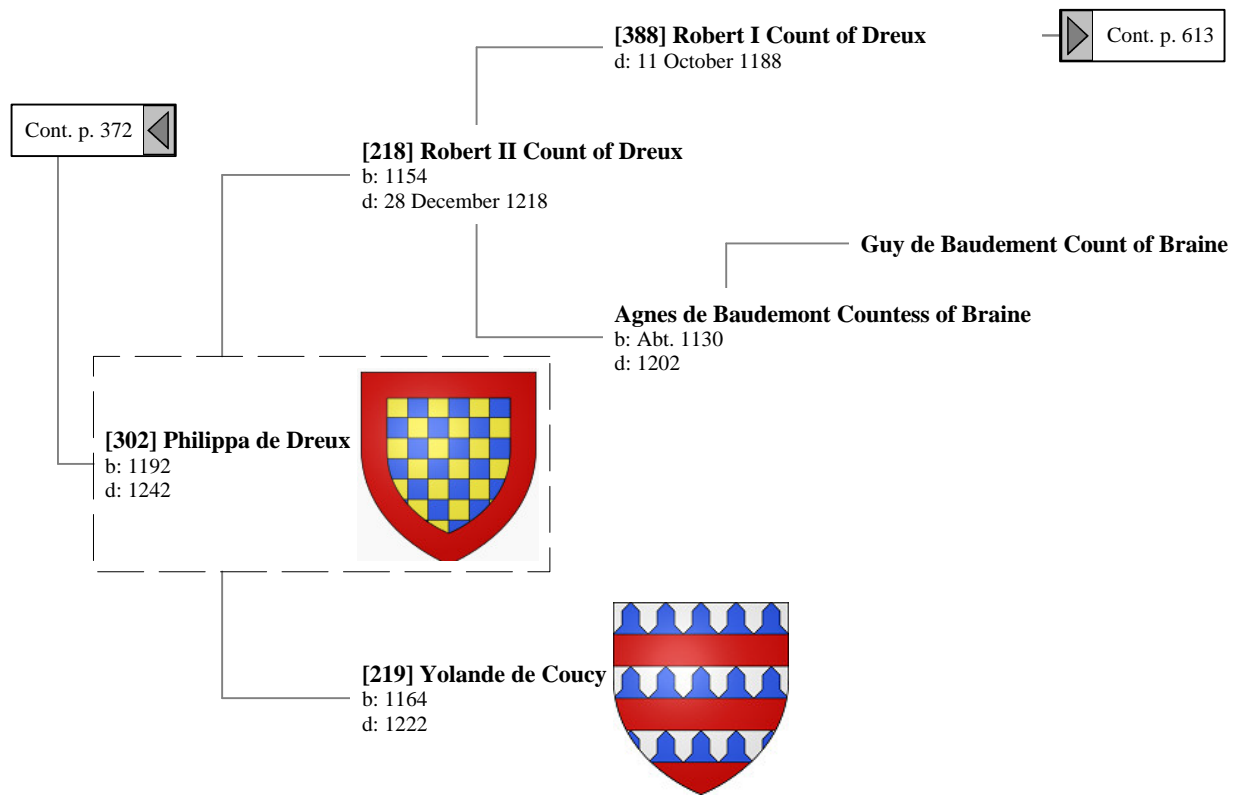

Ancestors of Lilius Stewart of Shambellie (477 of 884)

18th Great-Grandparents 19th Great-Grandparents 20th Great-Grandparents 21st Great-Grandparents 22nd Great-Grandparents

Ancestors of Lilius Stewart of Shambellie (478 of 884)