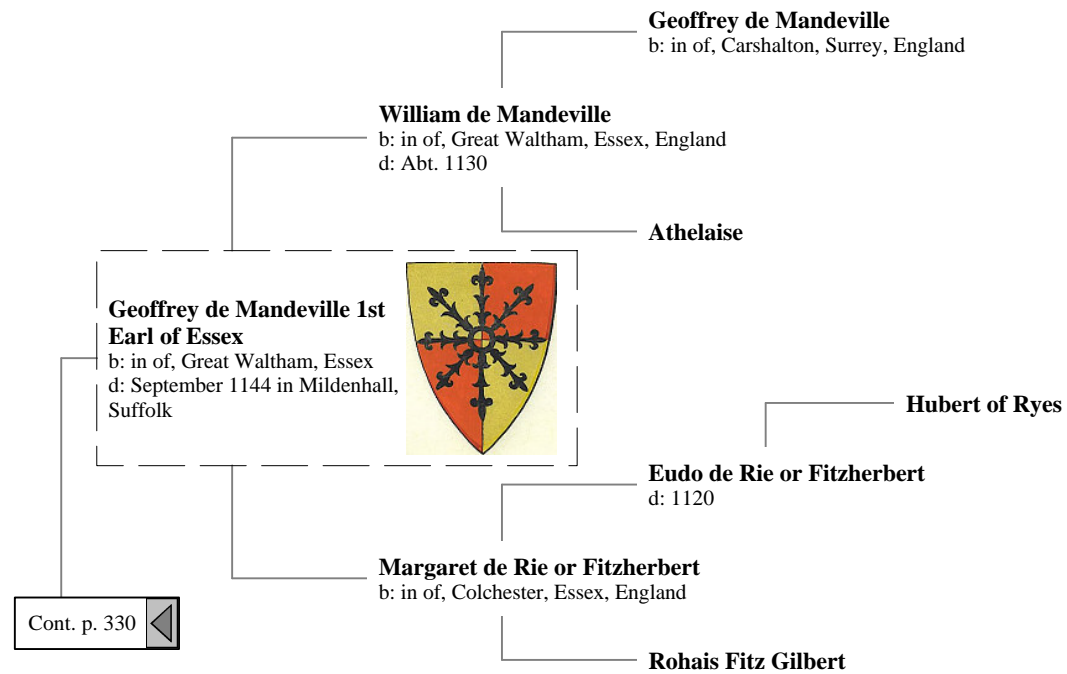

21st Great-Grandparents

22nd Great-Grandparents

23rd Great-Grandparents

Ancestors of Lilius Stewart of Shambellie (407 of 884)

20th Great-Grandparents

21st Great-Grandparents

22nd Great-Grandparents

23rd Great-Grandparents