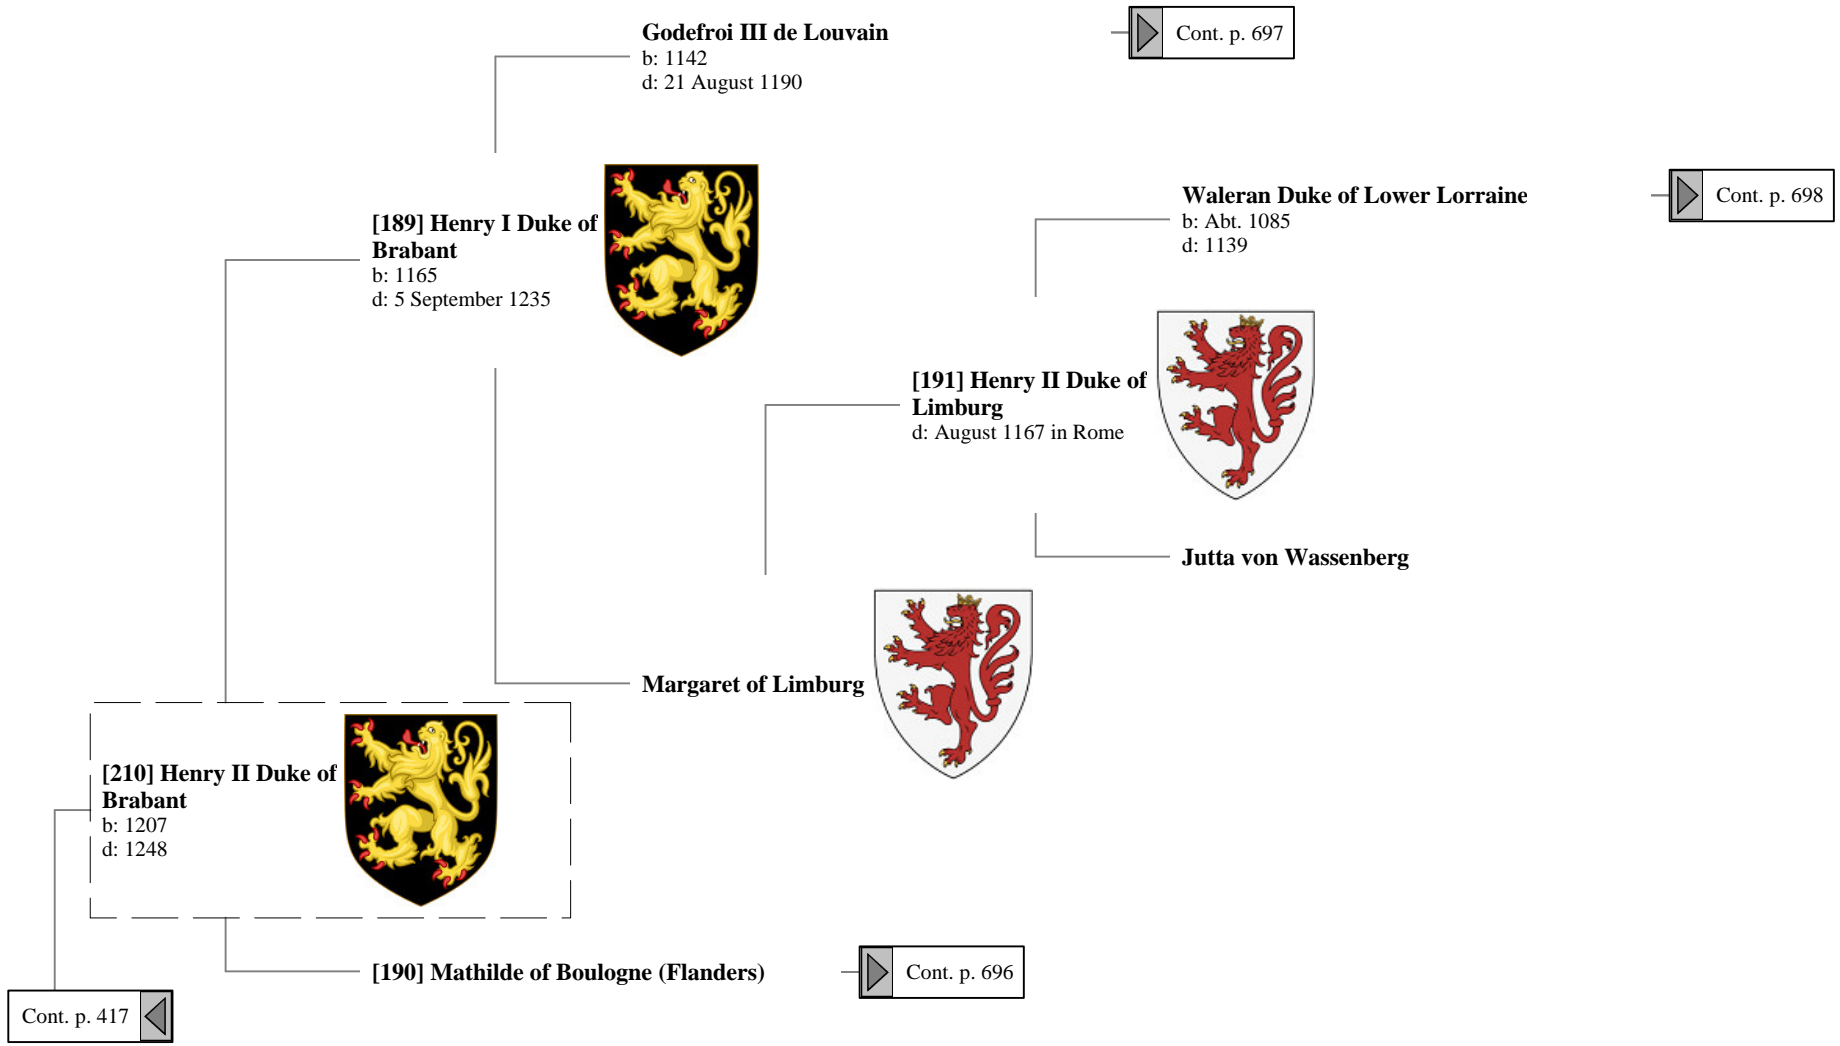

Ancestors of Lilius Stewart of Shambellie (536 of 884)

17th Great-Grandparents   18th Great-Grandparents   19th Great-Grandparents   20th Great-Grandparents   21st Great-Grandparents