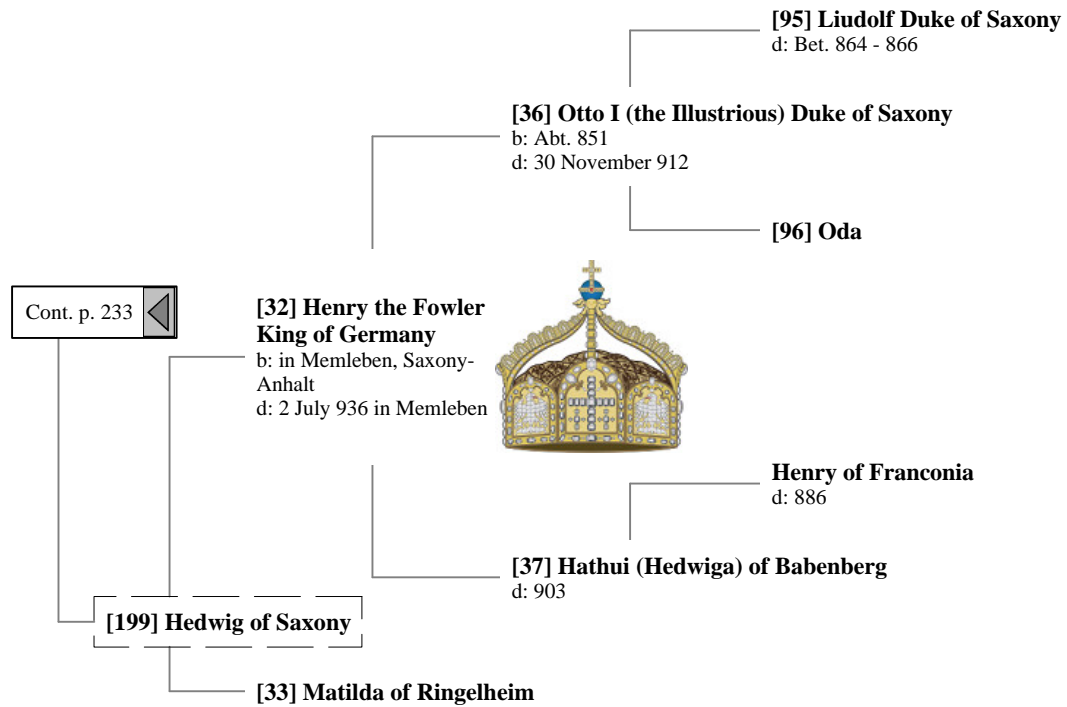

Ancestors of Liliast Stewart of Shambellie (311 of 884)

23rd Great-Grandparents

24th Great-Grandparents

25th Great-Grandparents

26th Great-Grandparents