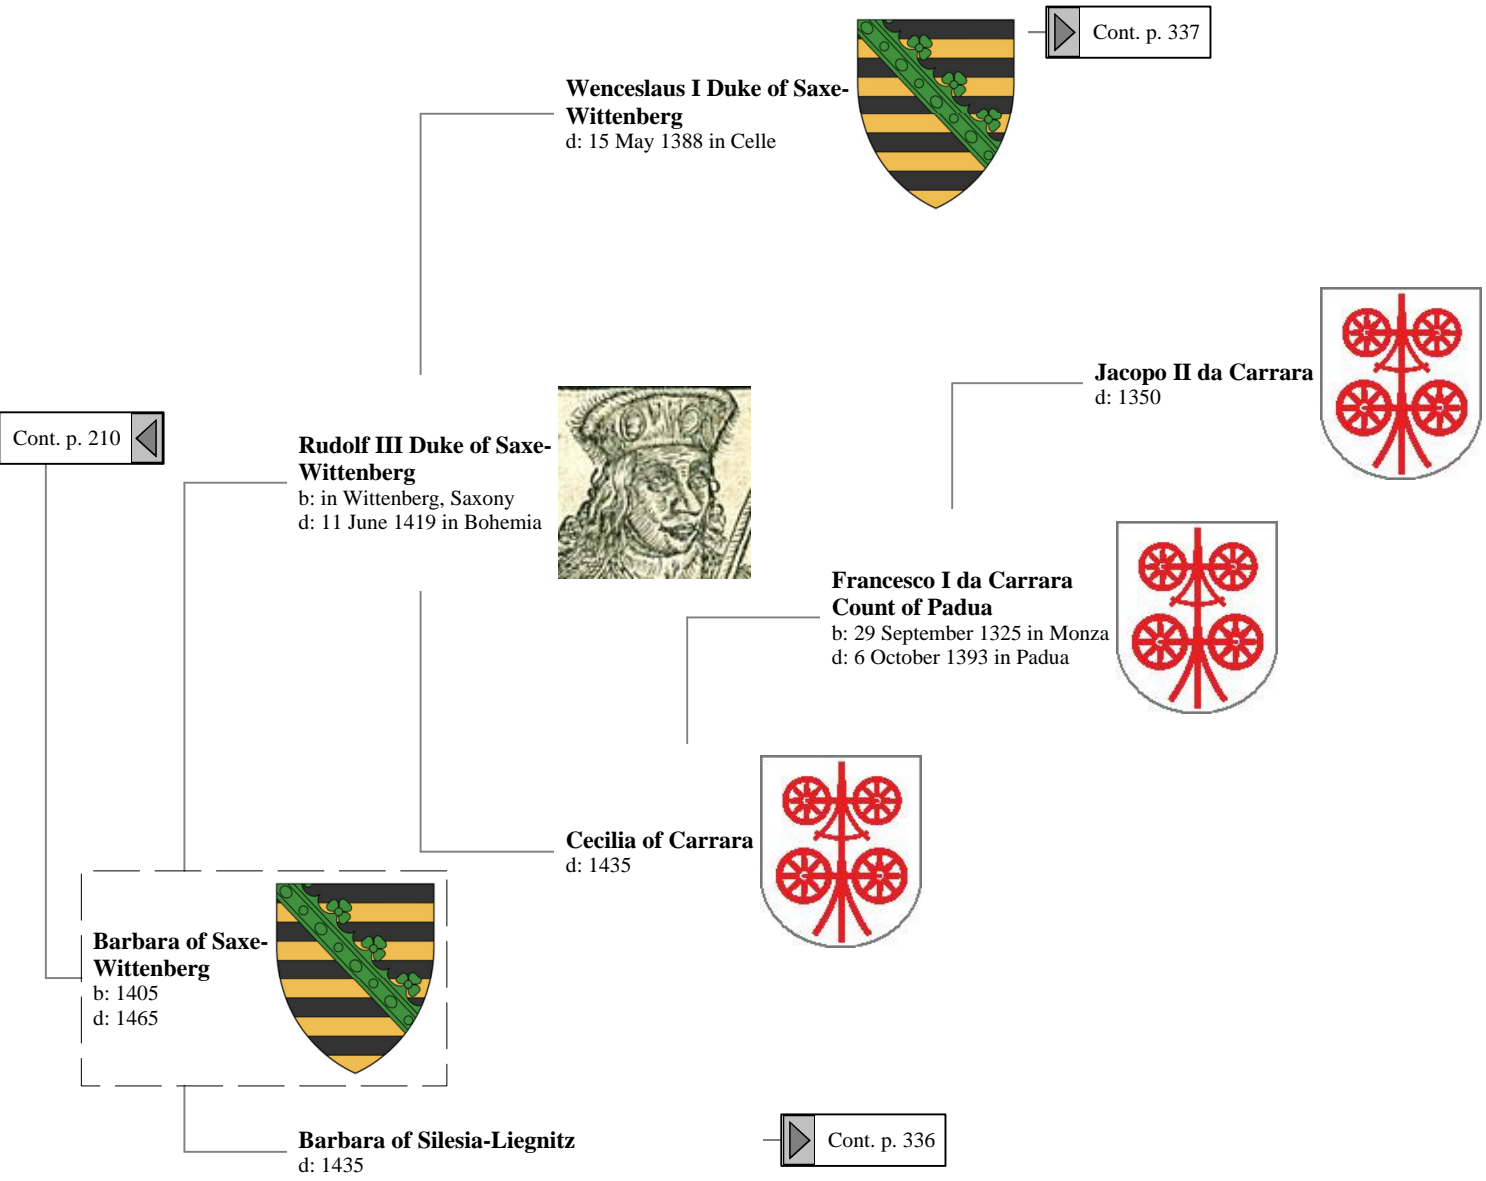

Ancestors of Lilius Stewart of Shambellie (278 of 884)

11th Great-Grandparents

12th Great-Grandparents

13th Great-Grandparents

14th Great-Grandparents

15th Great-Grandparents

Ancestors of Lilius Stewart of Shambellie (279 of 884)