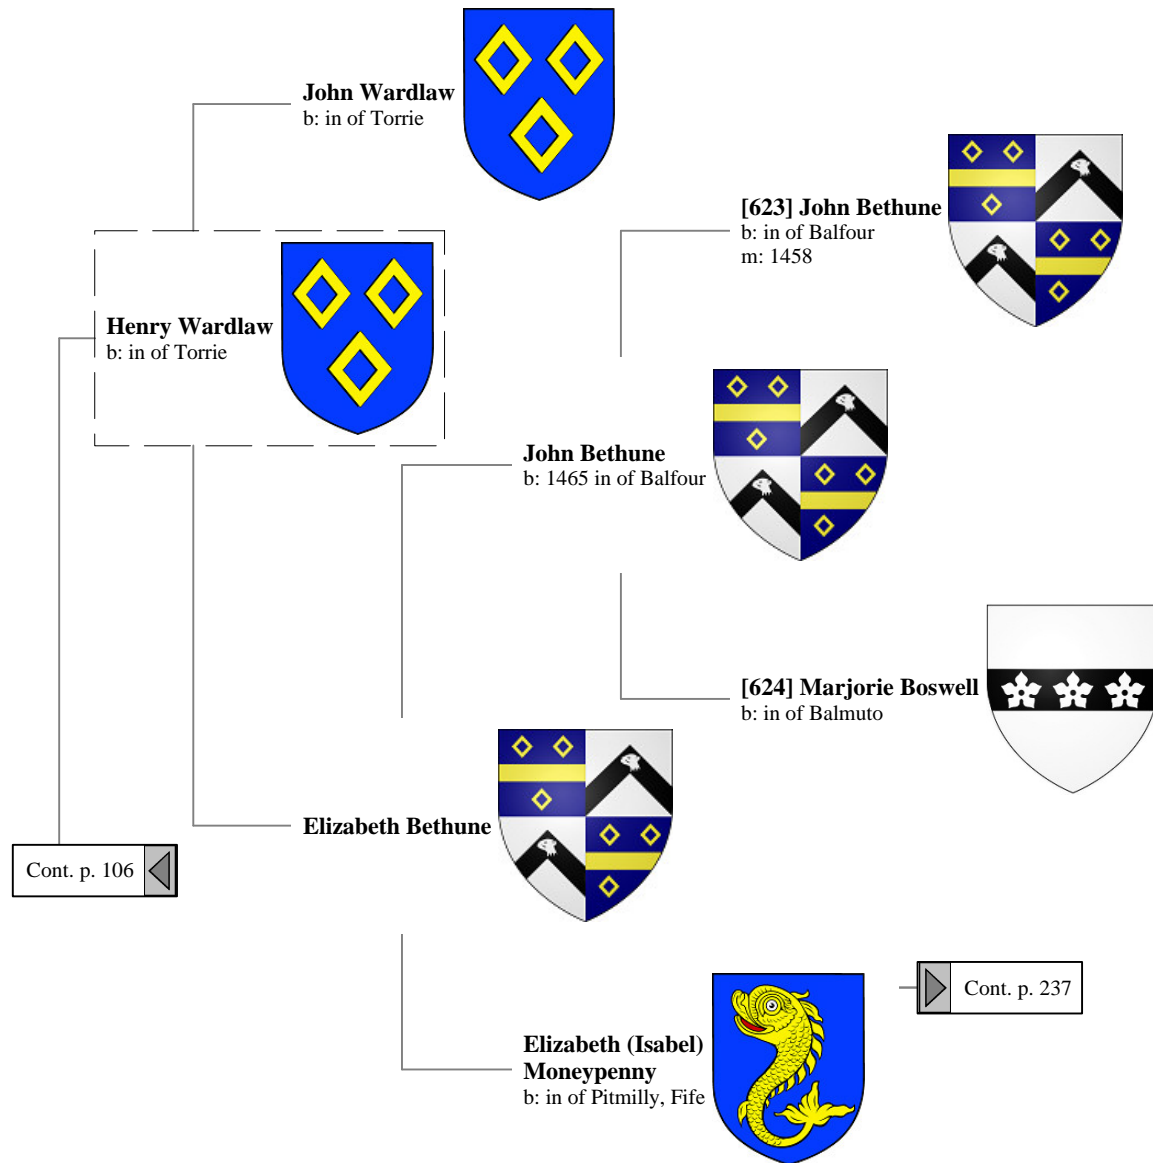

Ancestors of Lilius Stewart of Shambellie (170 of 884)

8th Great-Grandparents

9th Great-Grandparents

10th Great-Grandparents

11th Great-Grandparents