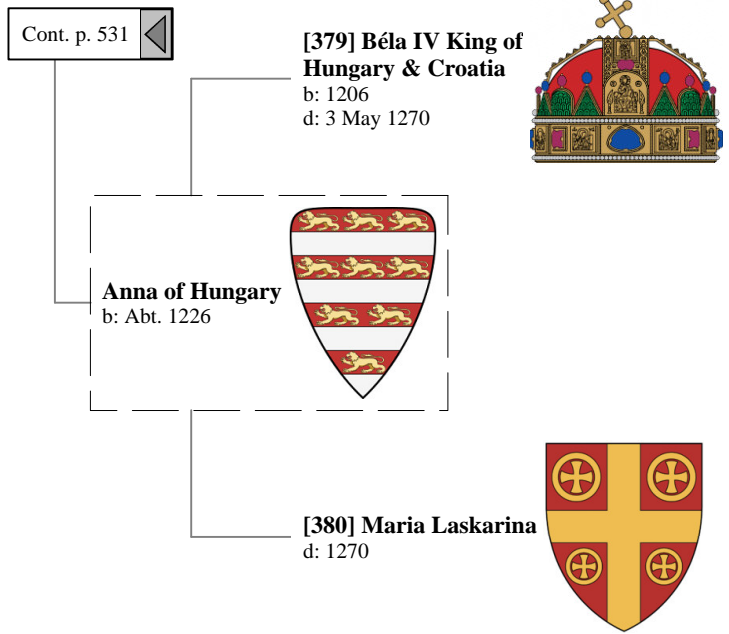

Ancestors of Lilius Stewart of Shambellie (690 of 884)

18th Great-Grandparents

19th Great-Grandparents