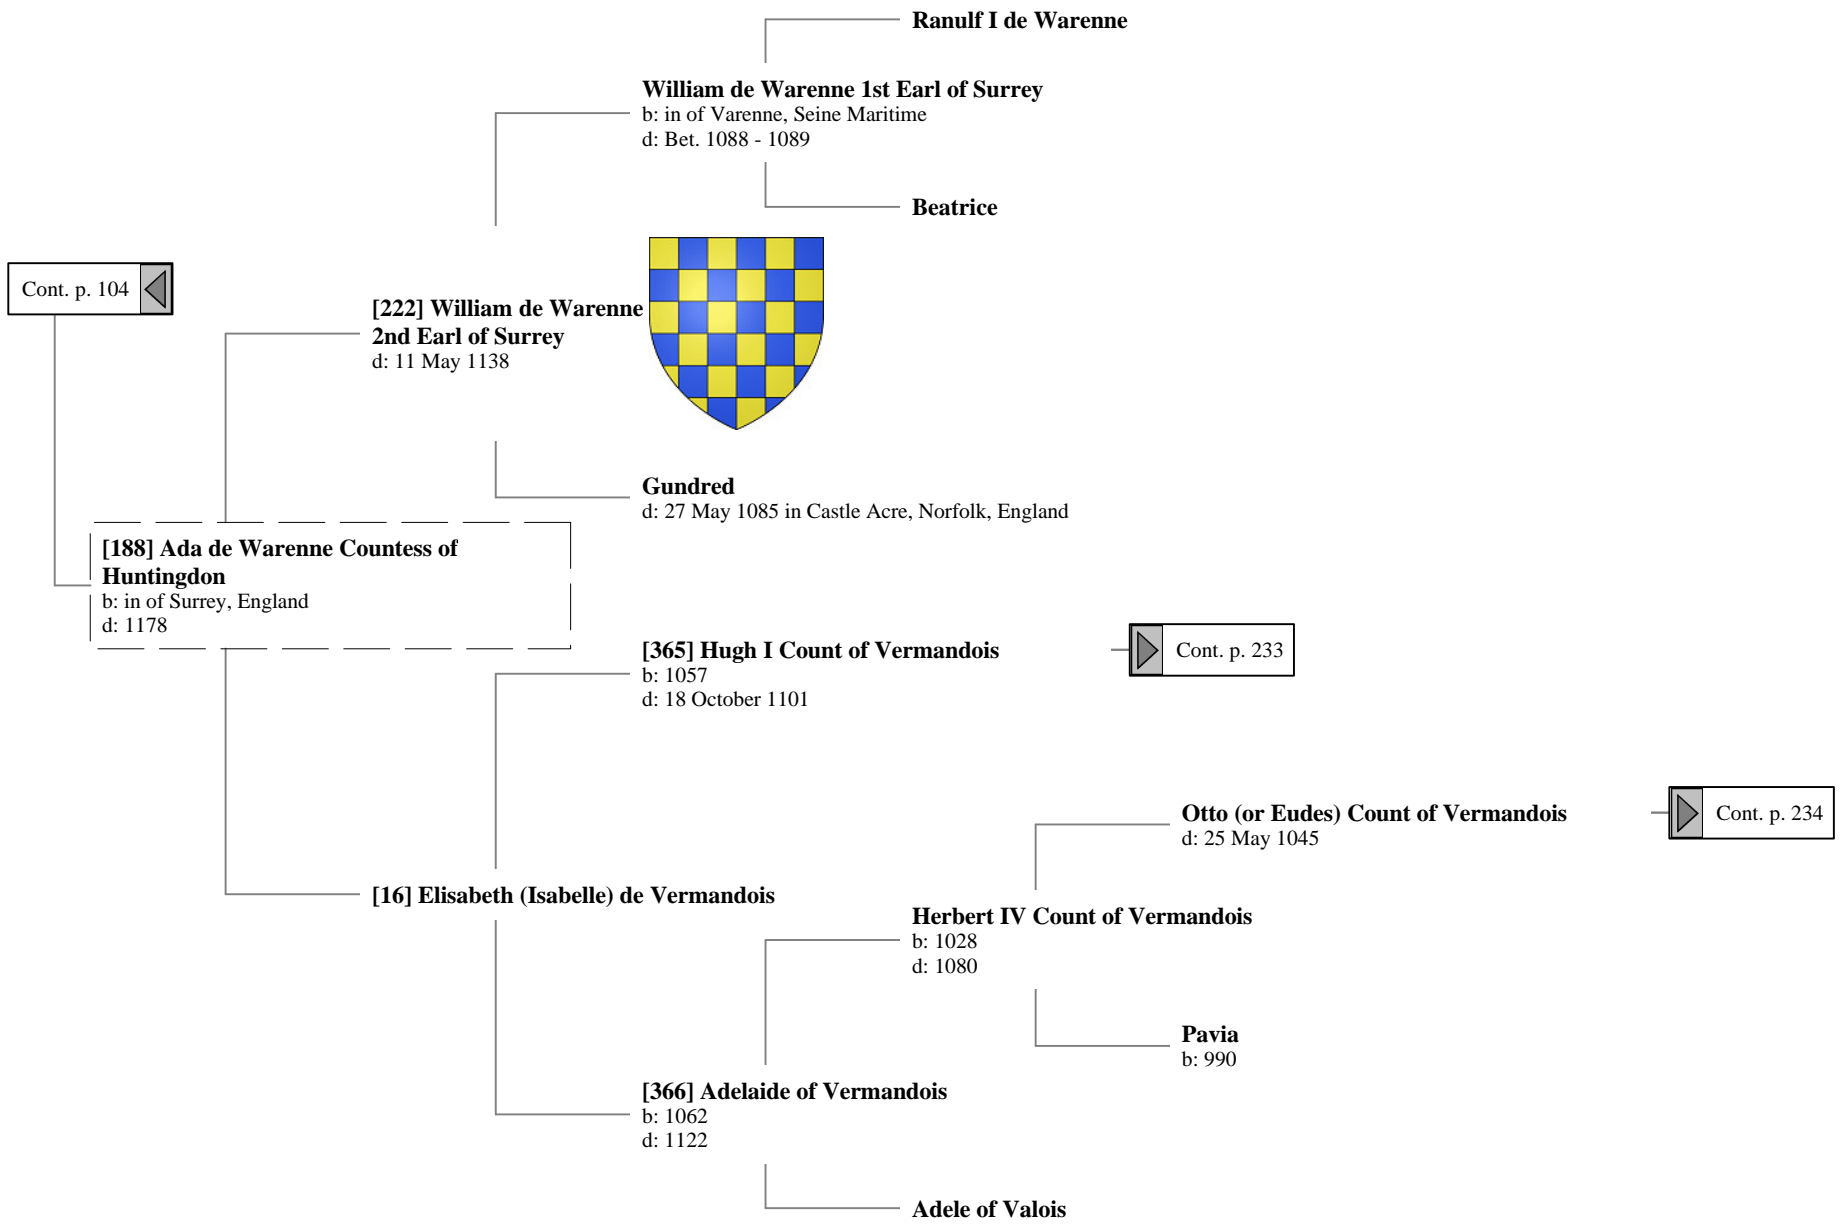

[40] Bertrade de Montfort
 b: in Chester, Cheshire, England
 d: 1227

Mathilde (or Maud)

Ancestors of Lilius Stewart of Shambellie (168 of 884)

17th Great-Grandparents 18th Great-Grandparents 19th Great-Grandparents 20th Great-Grandparents 21st Great-Grandparents