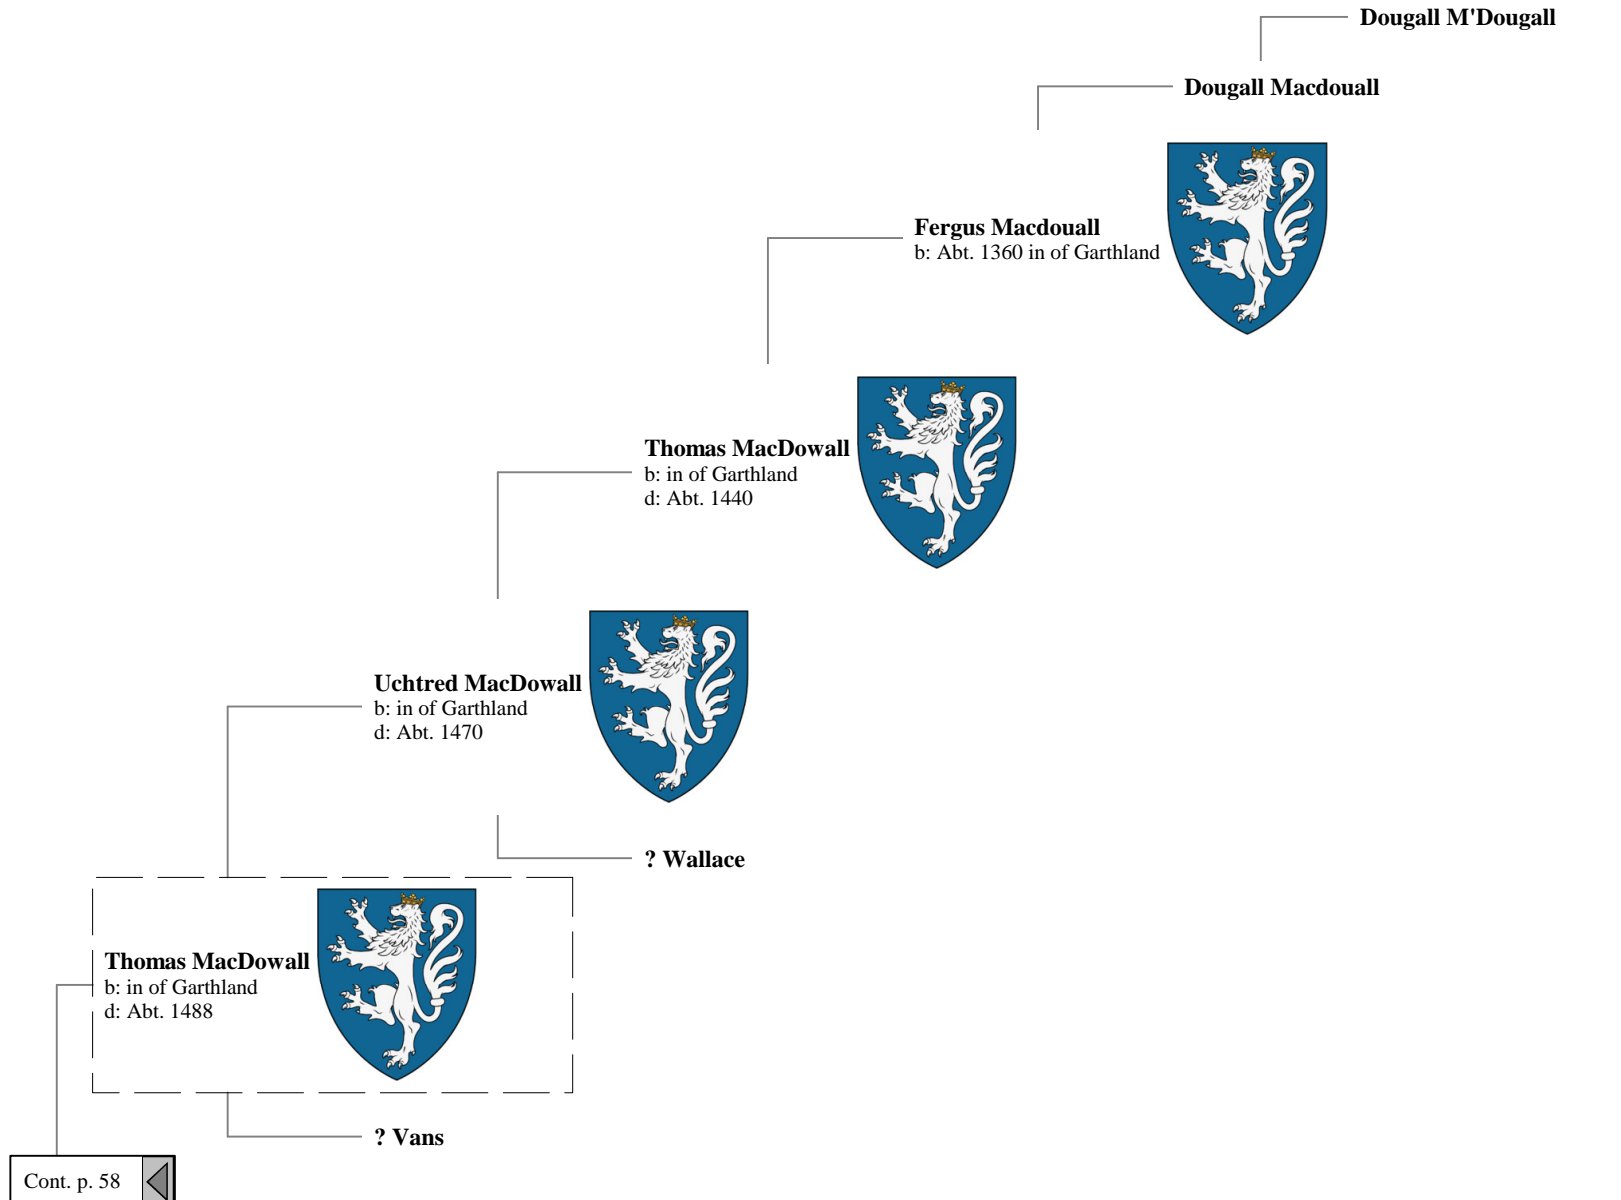

Ancestors of Lilius Stewart of Shambellie (102 of 884)

11th Great-Grandparents

12th Great-Grandparents

13th Great-Grandparents

14th Great-Grandparents

15th Great-Grandparents

16th Great-Grandparents