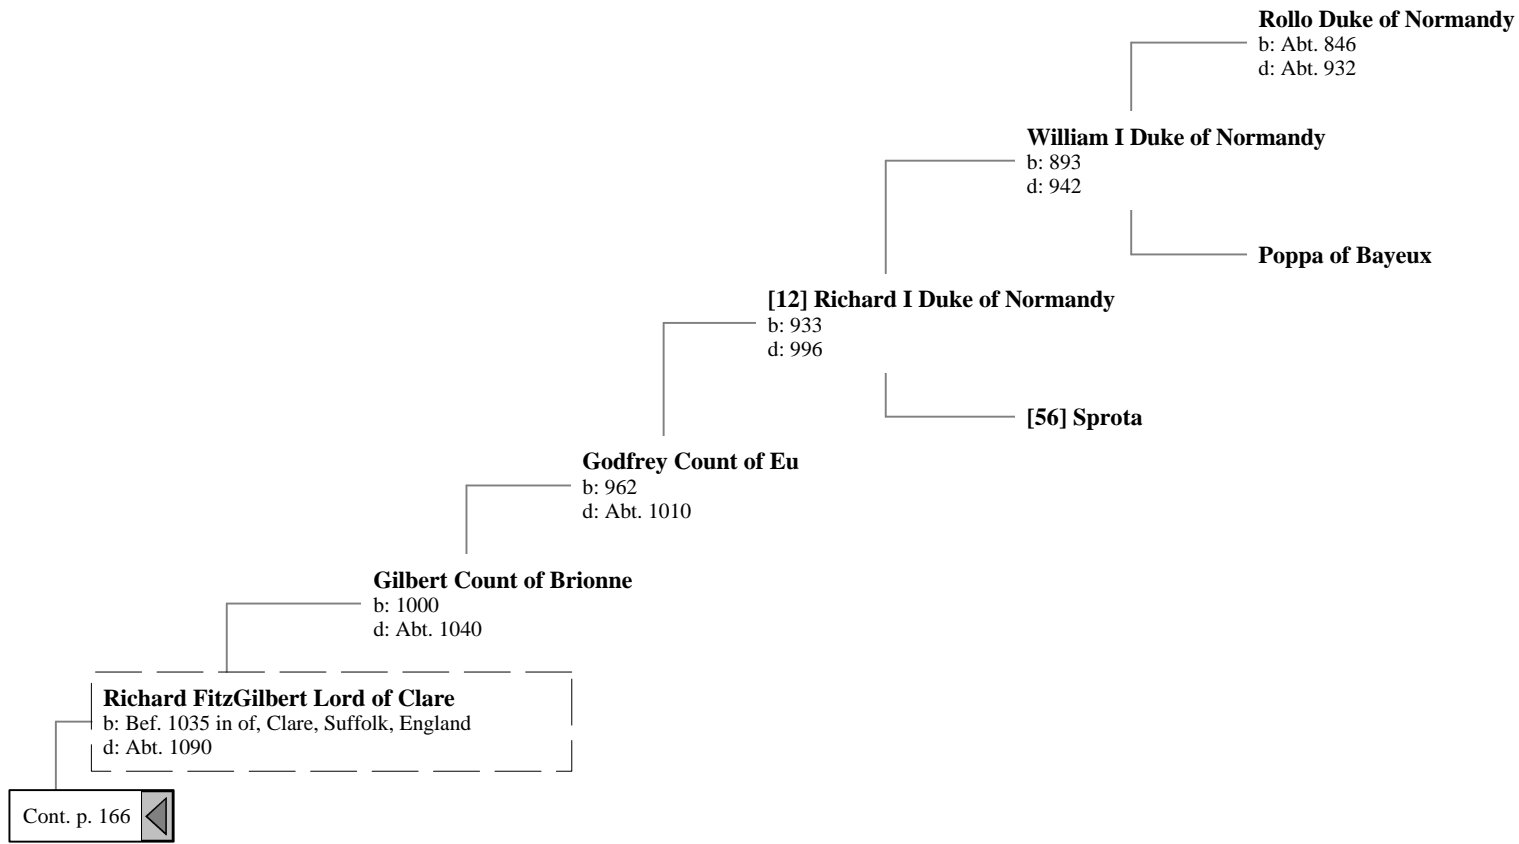

Ancestors of Lilius Stewart of Shambellie (227 of 884)

- 20th Great-Grandparents
- 21st Great-Grandparents
- 22nd Great-Grandparents
- 23rd Great-Grandparents
- 24th Great-Grandparents
- 25th Great-Grandparents