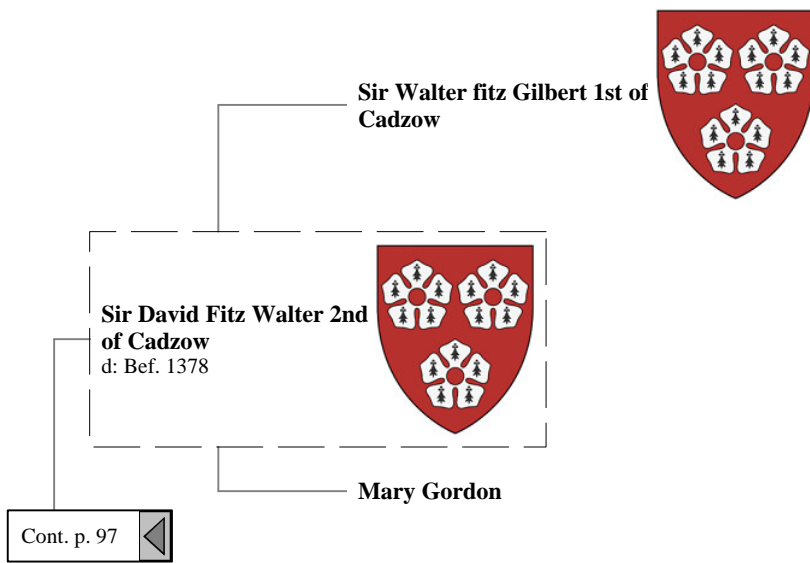

Ancestors of Lilius Stewart of Shambellie (158 of 884)

12th Great-Grandparents

13th Great-Grandparents