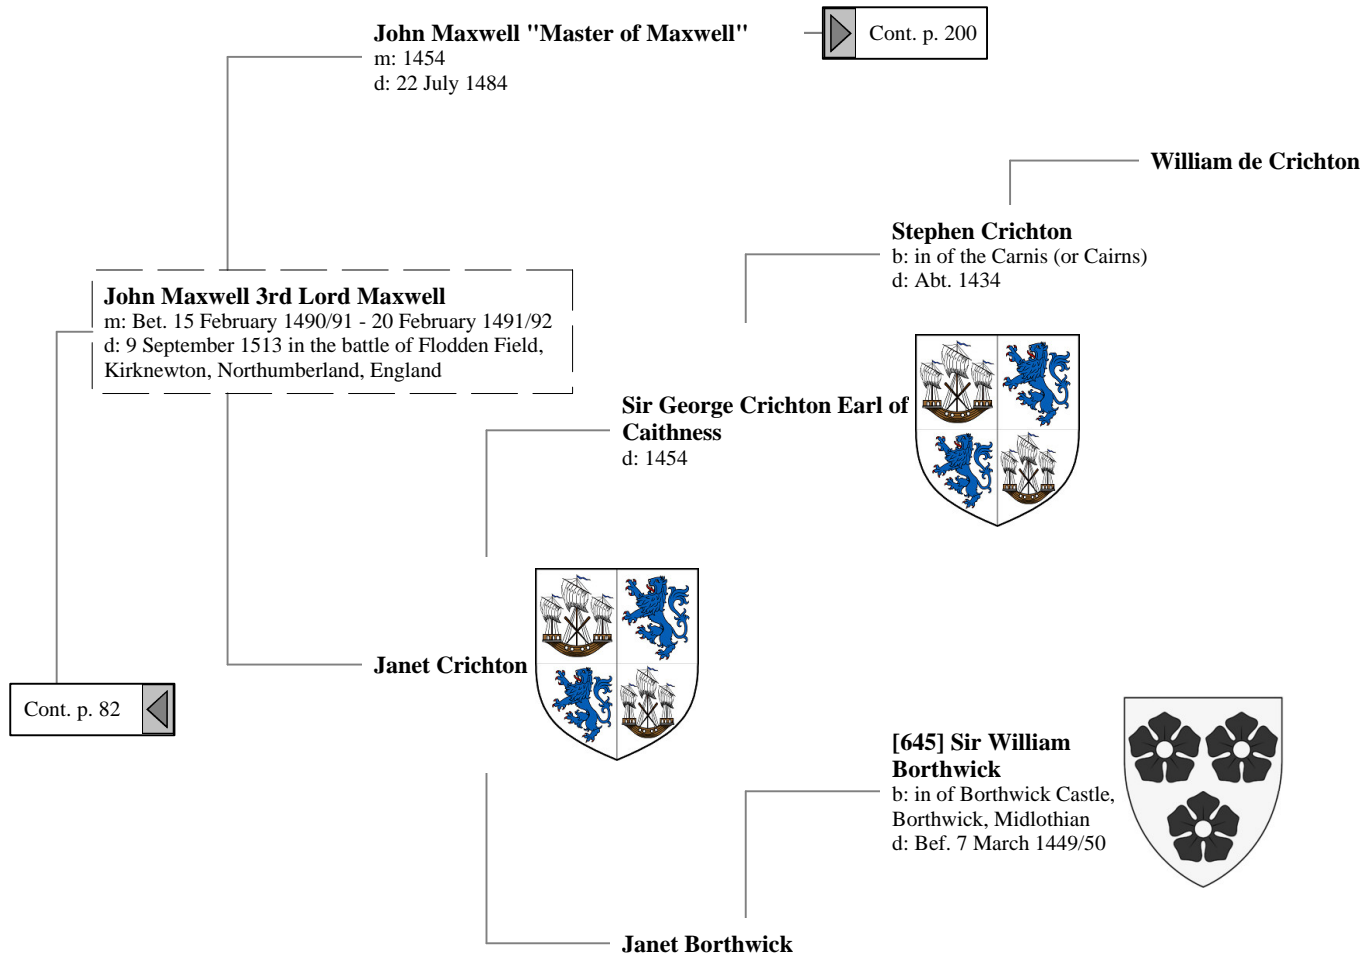

Ancestors of Lilius Stewart of Shambellie (136 of 884)

8th Great-Grandparents

9th Great-Grandparents

10th Great-Grandparents

11th Great-Grandparents

12th Great-Grandparents