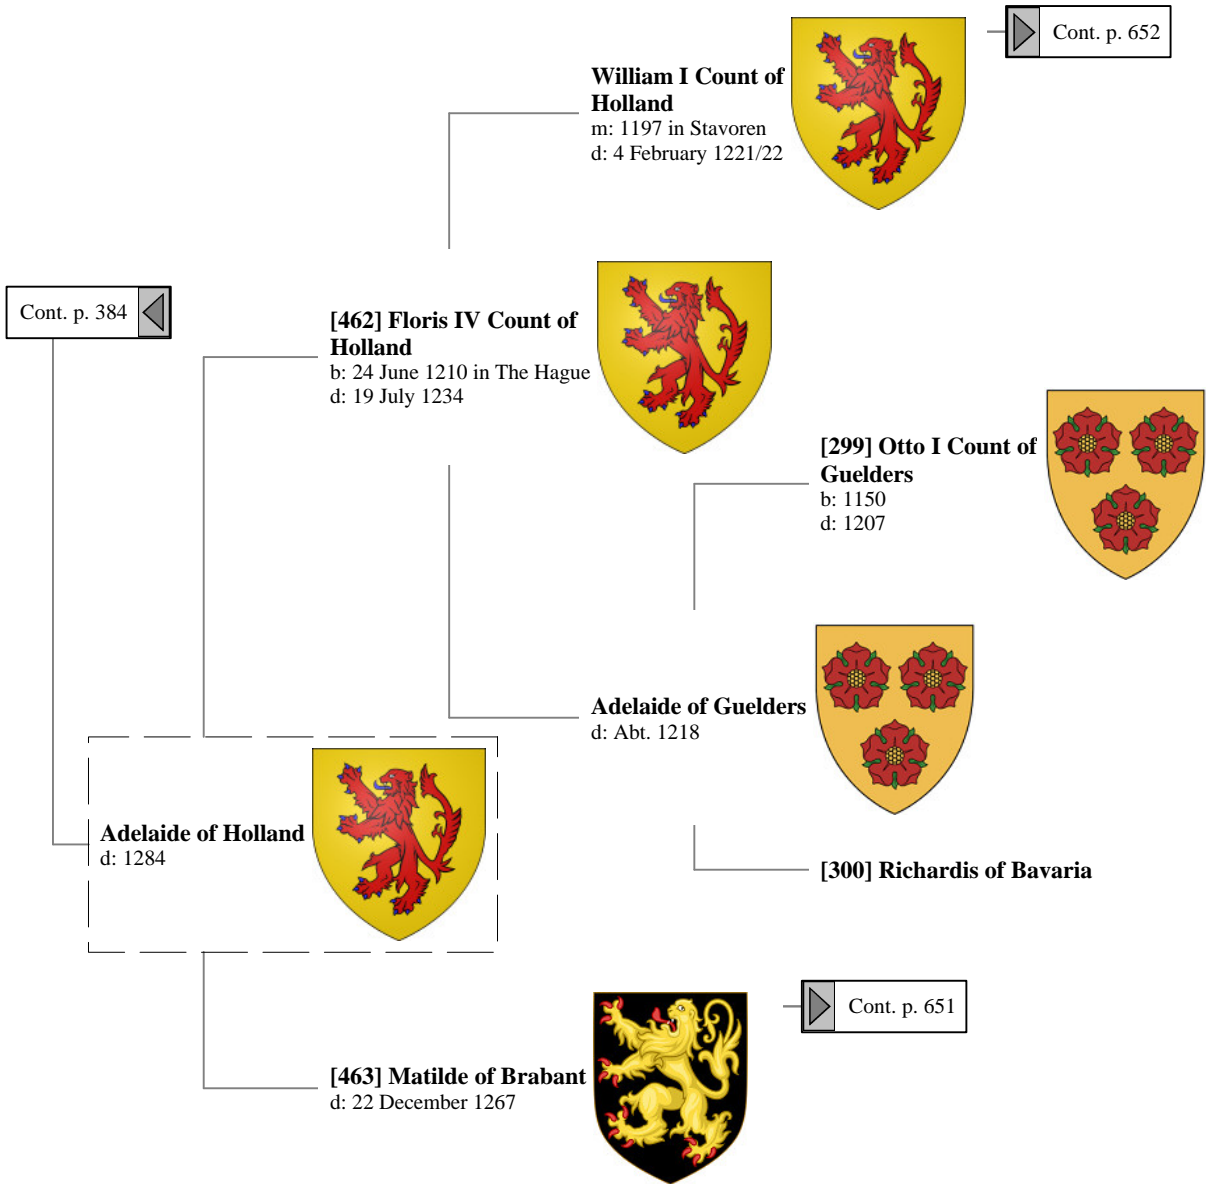

Ancestors of Lilius Stewart of Shambellie (500 of 884)

17th Great-Grandparents 18th Great-Grandparents 19th Great-Grandparents 20th Great-Grandparents 21st Great-Grandparents

Gauthier d'Oisy Seigneur d'Avesnes