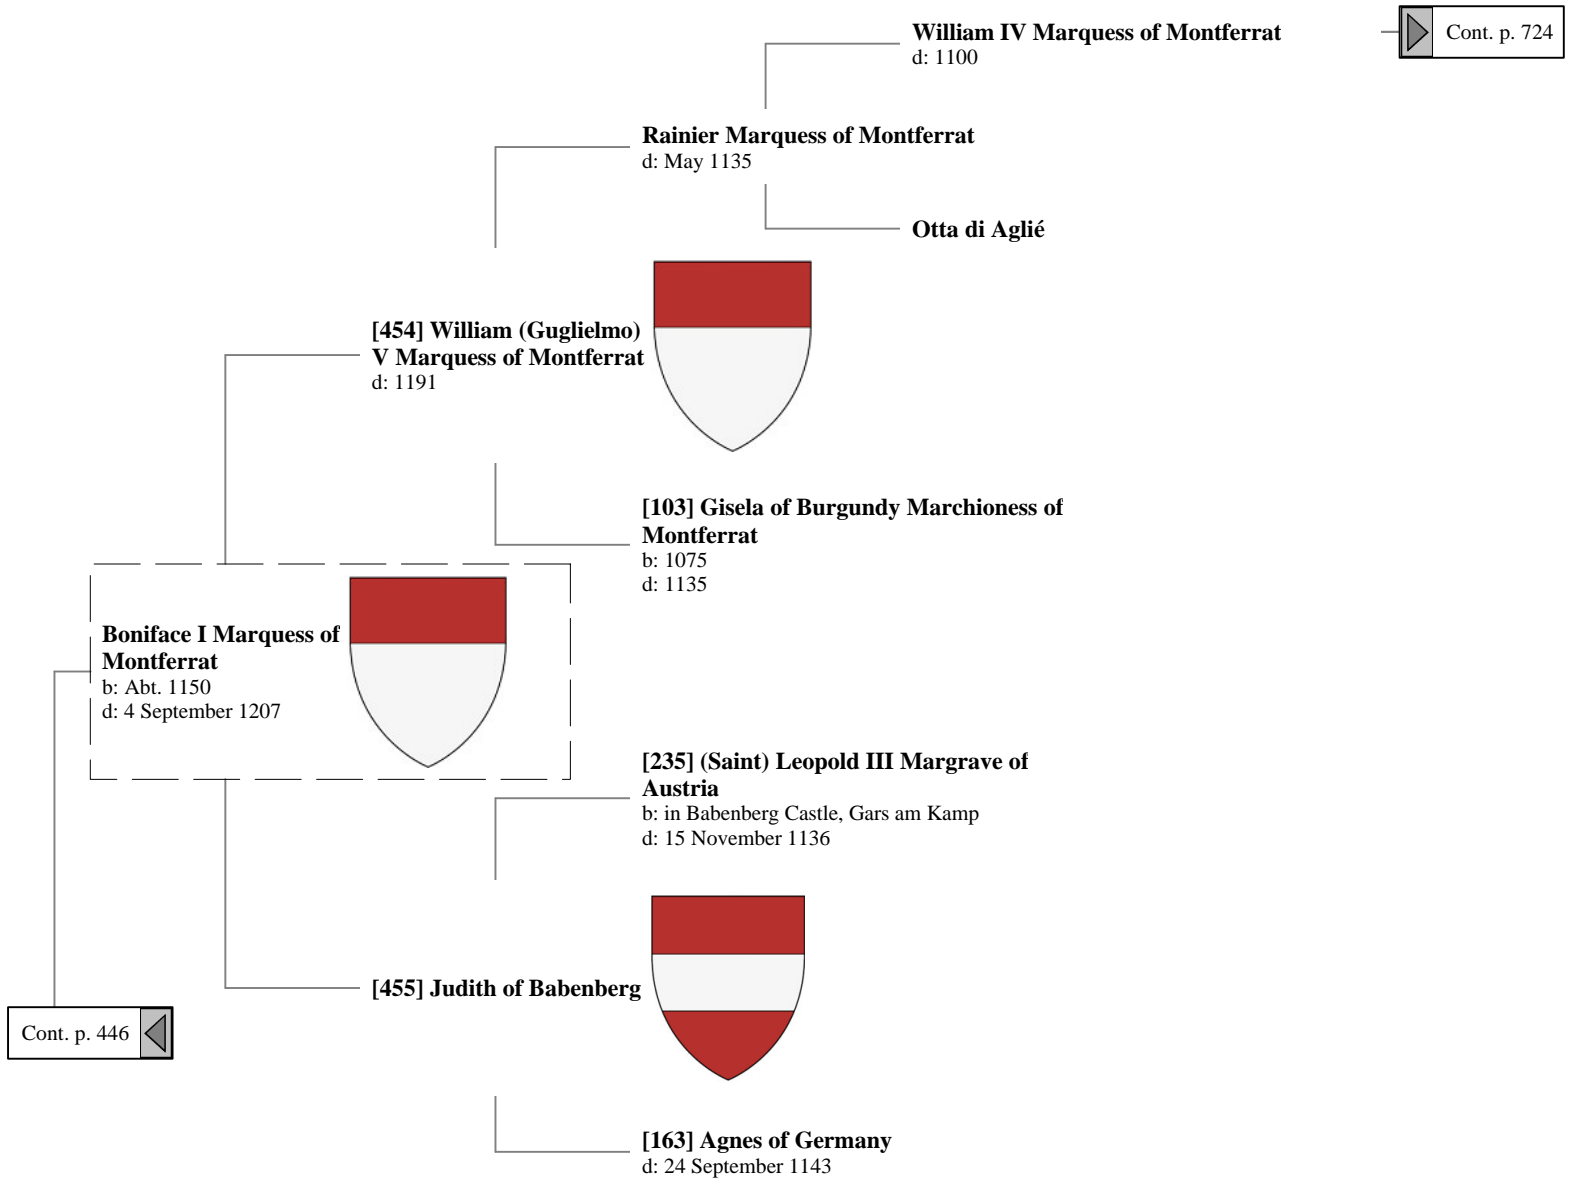

Ancestors of Lilius Stewart of Shambellie (574 of 884)

19th Great-Grandparents   20th Great-Grandparents   21st Great-Grandparents   22nd Great-Grandparents