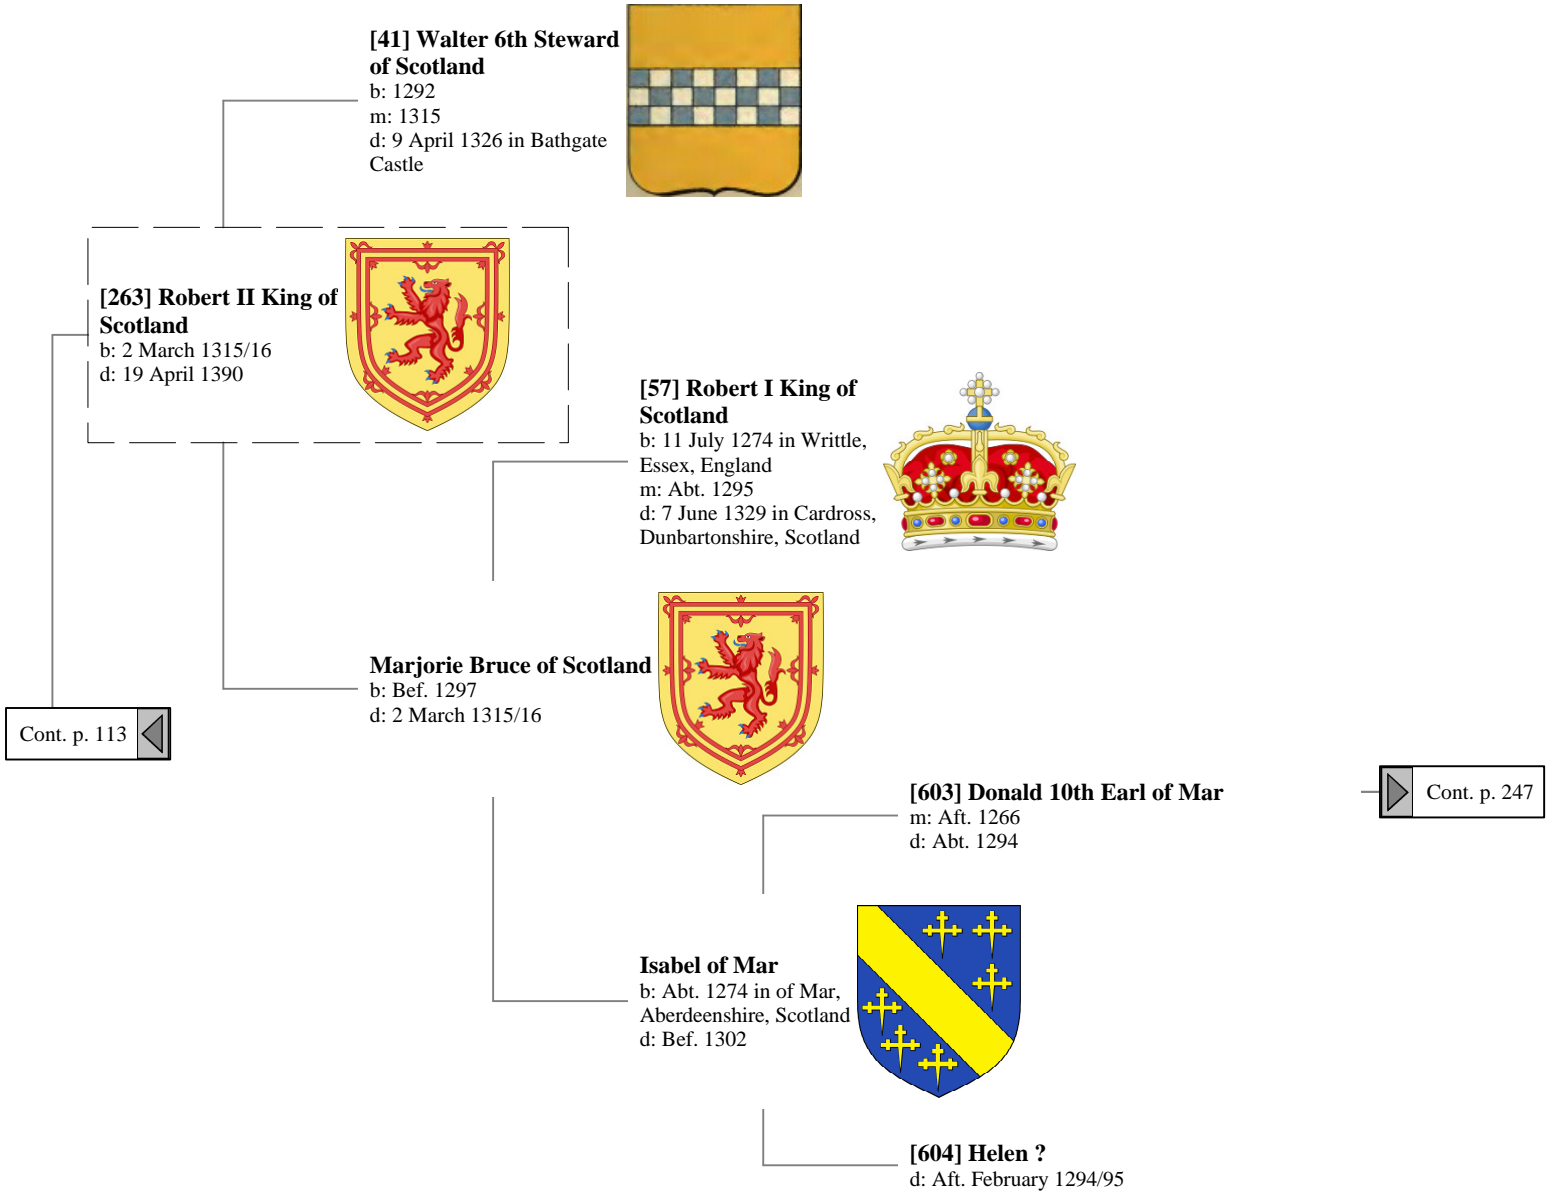

Ancestors of Lilius Stewart of Shambellie (178 of 884)

13th Great-Grandparents

14th Great-Grandparents

15th Great-Grandparents

16th Great-Grandparents