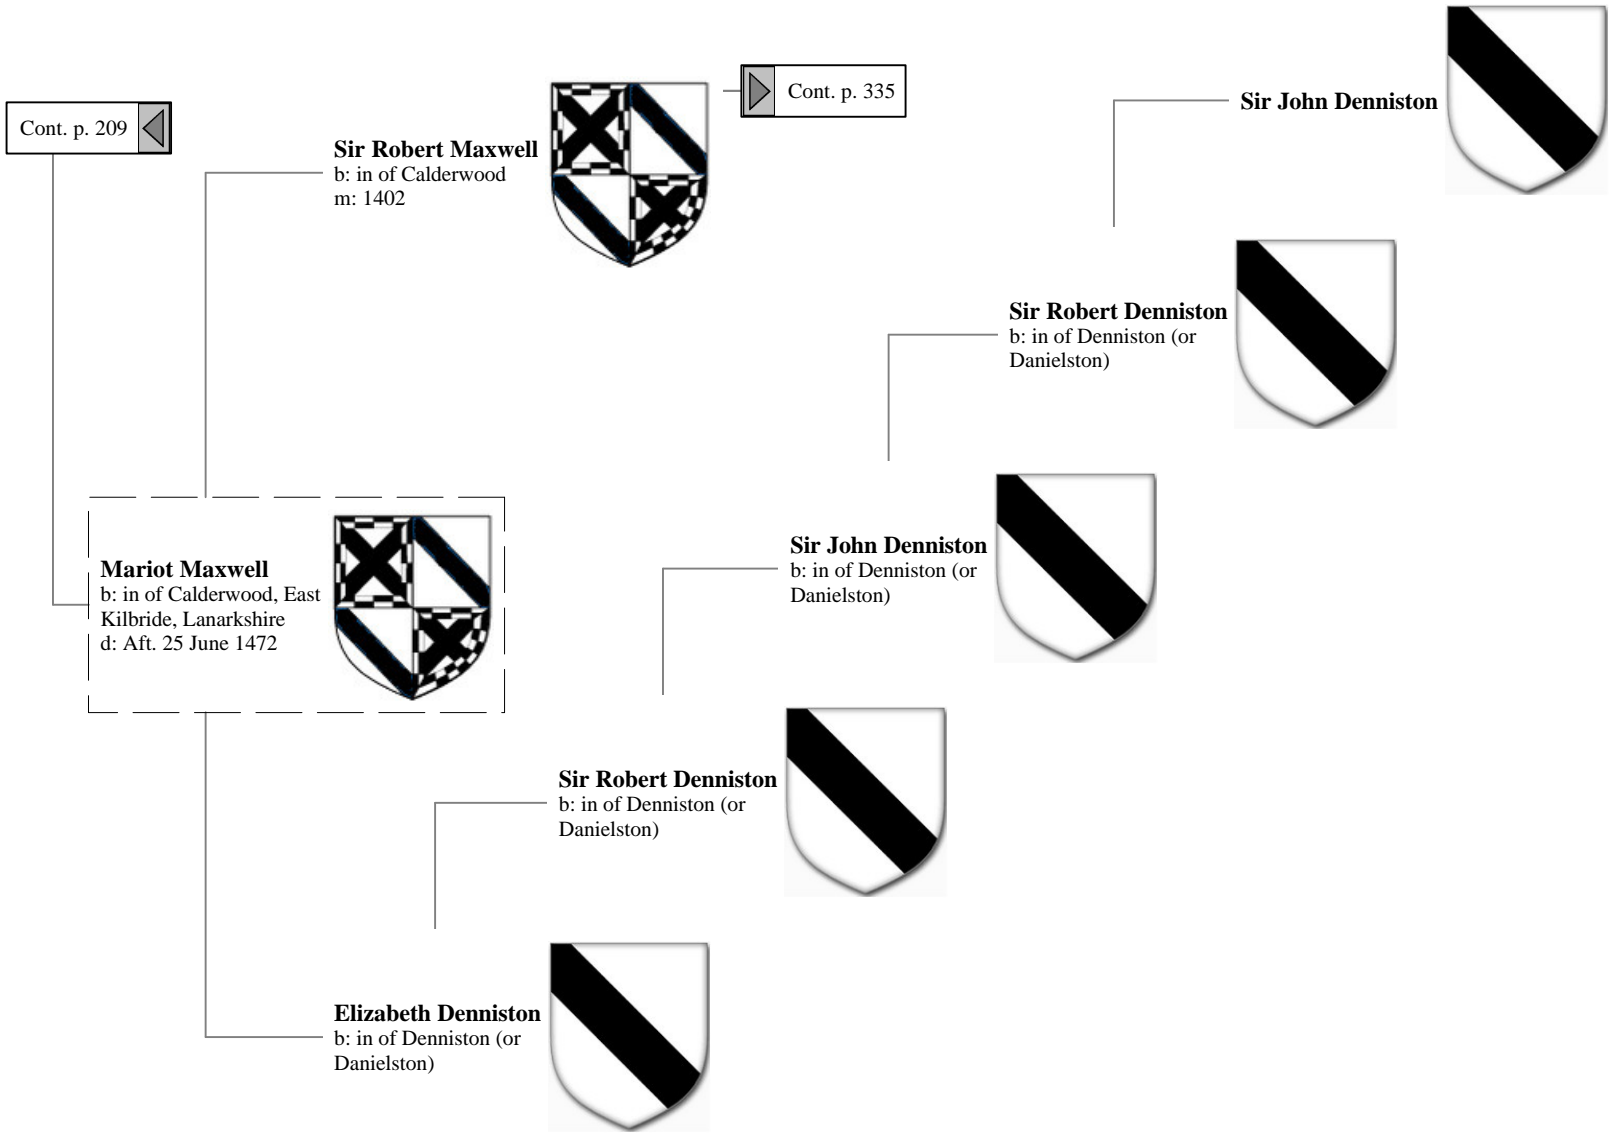

Sir David Graham
b: in of Kincardine
d: Abt. 1329

**[570] Annabelle of
Strathearn**

Cont. p. 208 

Ancestors of Liliast Stewart of Shambellie (277 of 884)

- 10th Great-Grandparents
- 11th Great-Grandparents
- 12th Great-Grandparents
- 13th Great-Grandparents
- 14th Great-Grandparents
- 15th Great-Grandparents