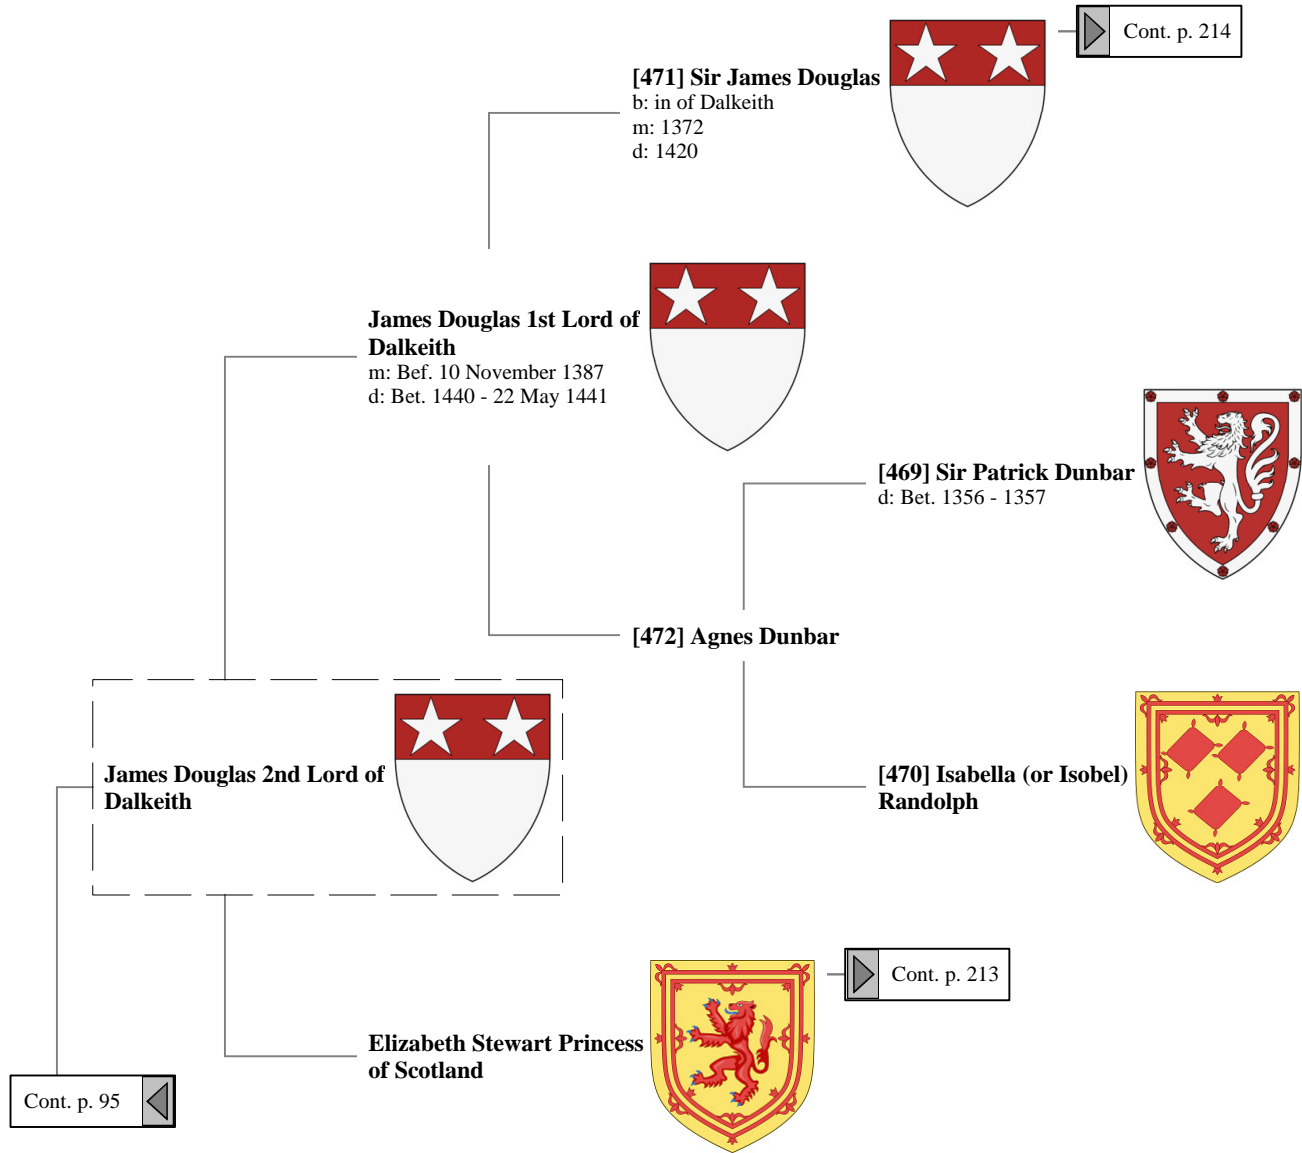

Ancestors of Lilius Stewart of Shambellie (153 of 884)

10th Great-Grandparents   11th Great-Grandparents   12th Great-Grandparents   13th Great-Grandparents