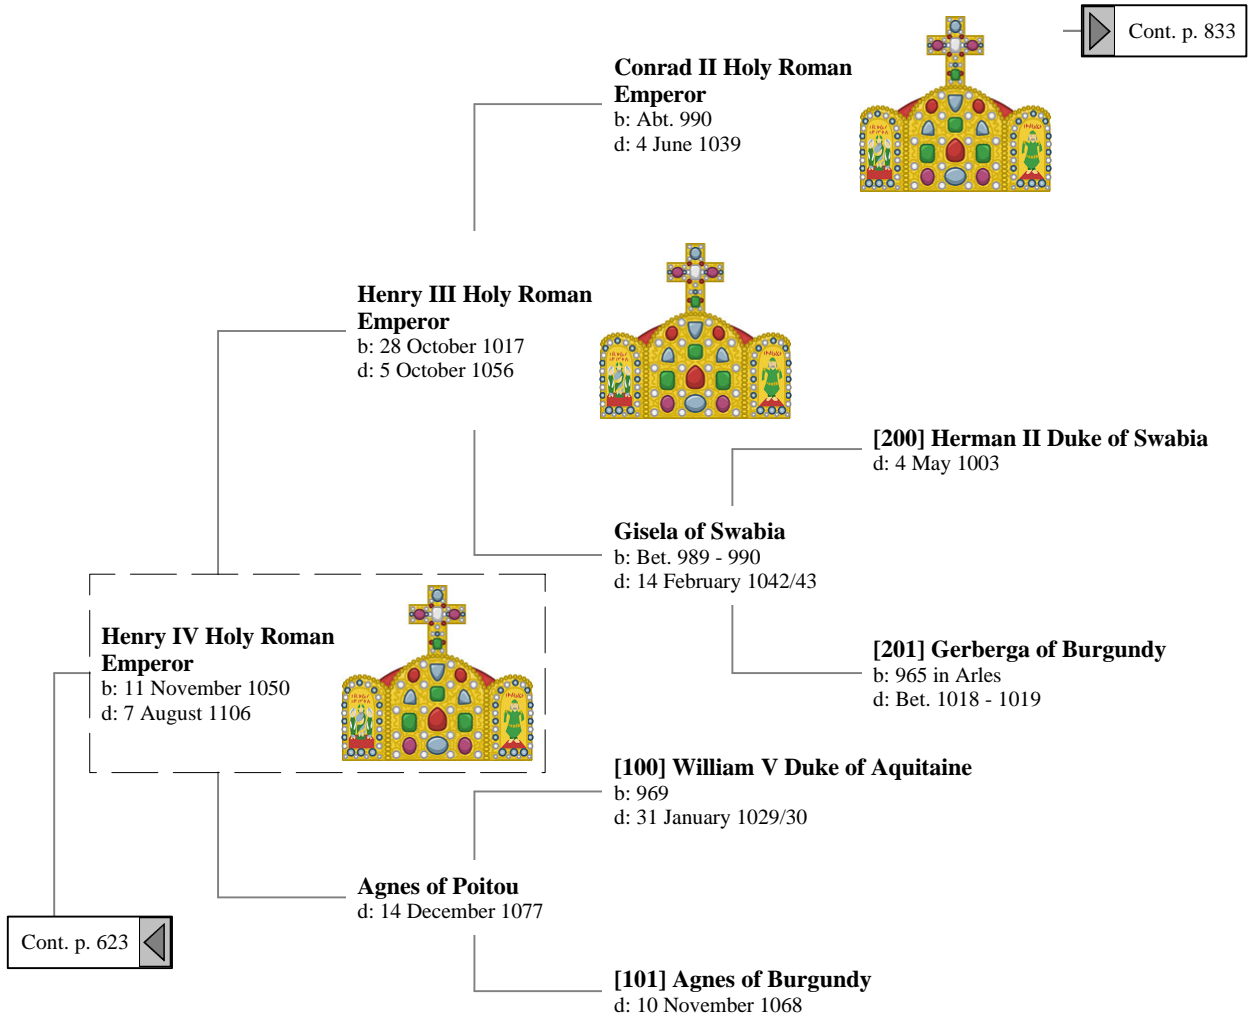

Ancestors of Lilius Stewart of Shambellie (762 of 884)

24th Great-Grandparents   25th Great-Grandparents   26th Great-Grandparents   27th Great-Grandparents