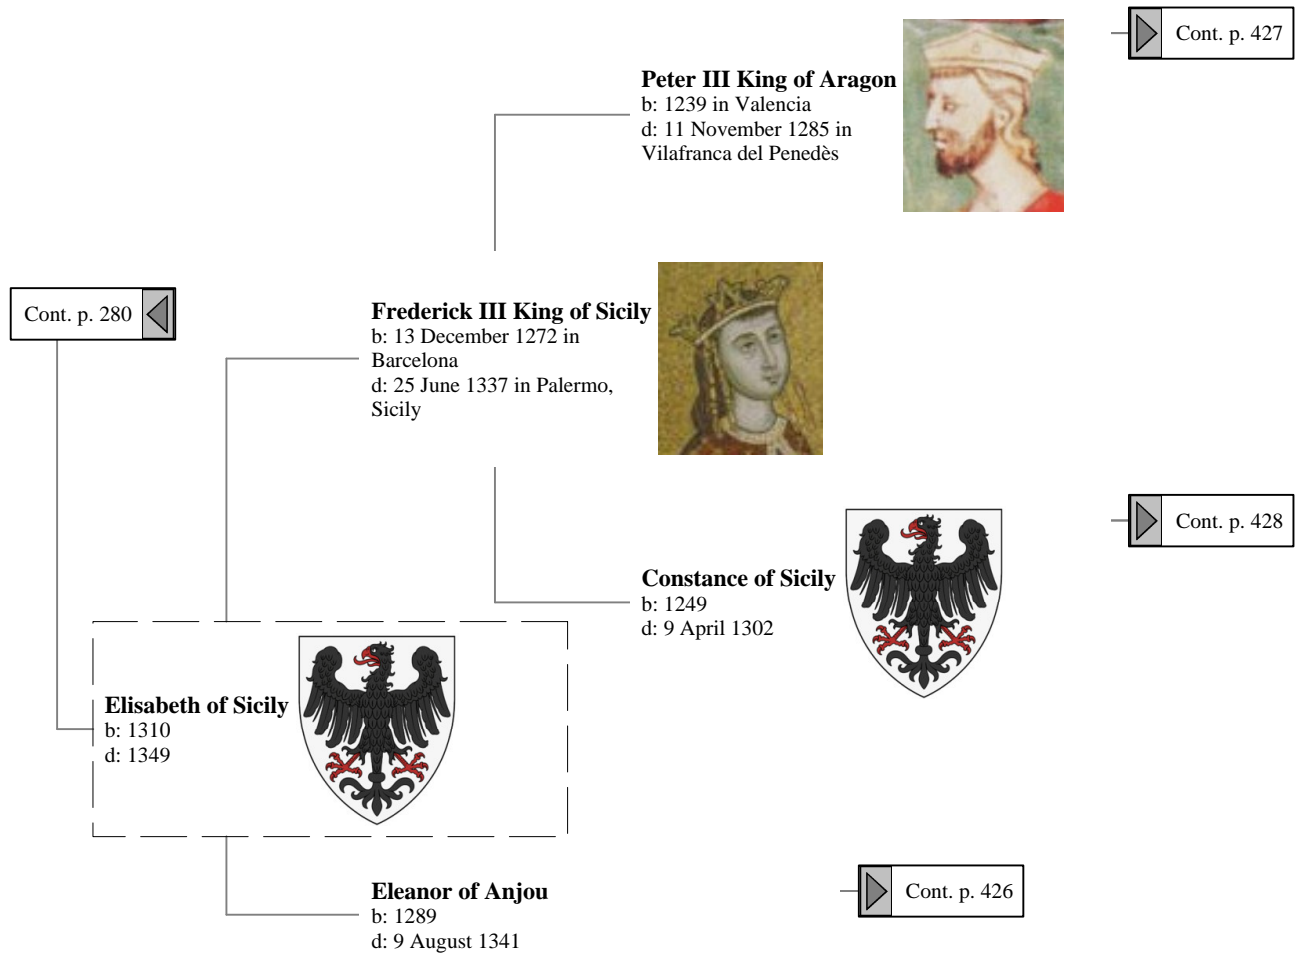

Ancestors of Lilius Stewart of Shambellie (342 of 884)

14th Great-Grandparents

15th Great-Grandparents

16th Great-Grandparents

Ancestors of Lilius Stewart of Shambellie (343 of 884)

14th Great-Grandparents 15th Great-Grandparents 16th Great-Grandparents