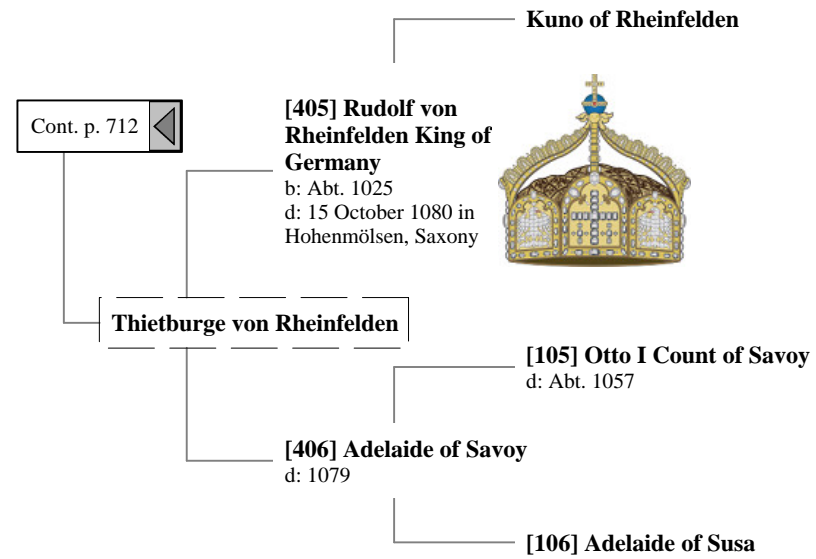

Ancestors of Liliast Stewart of Shambellie (817 of 884)

24th Great-Grandparents

25th Great-Grandparents

26th Great-Grandparents