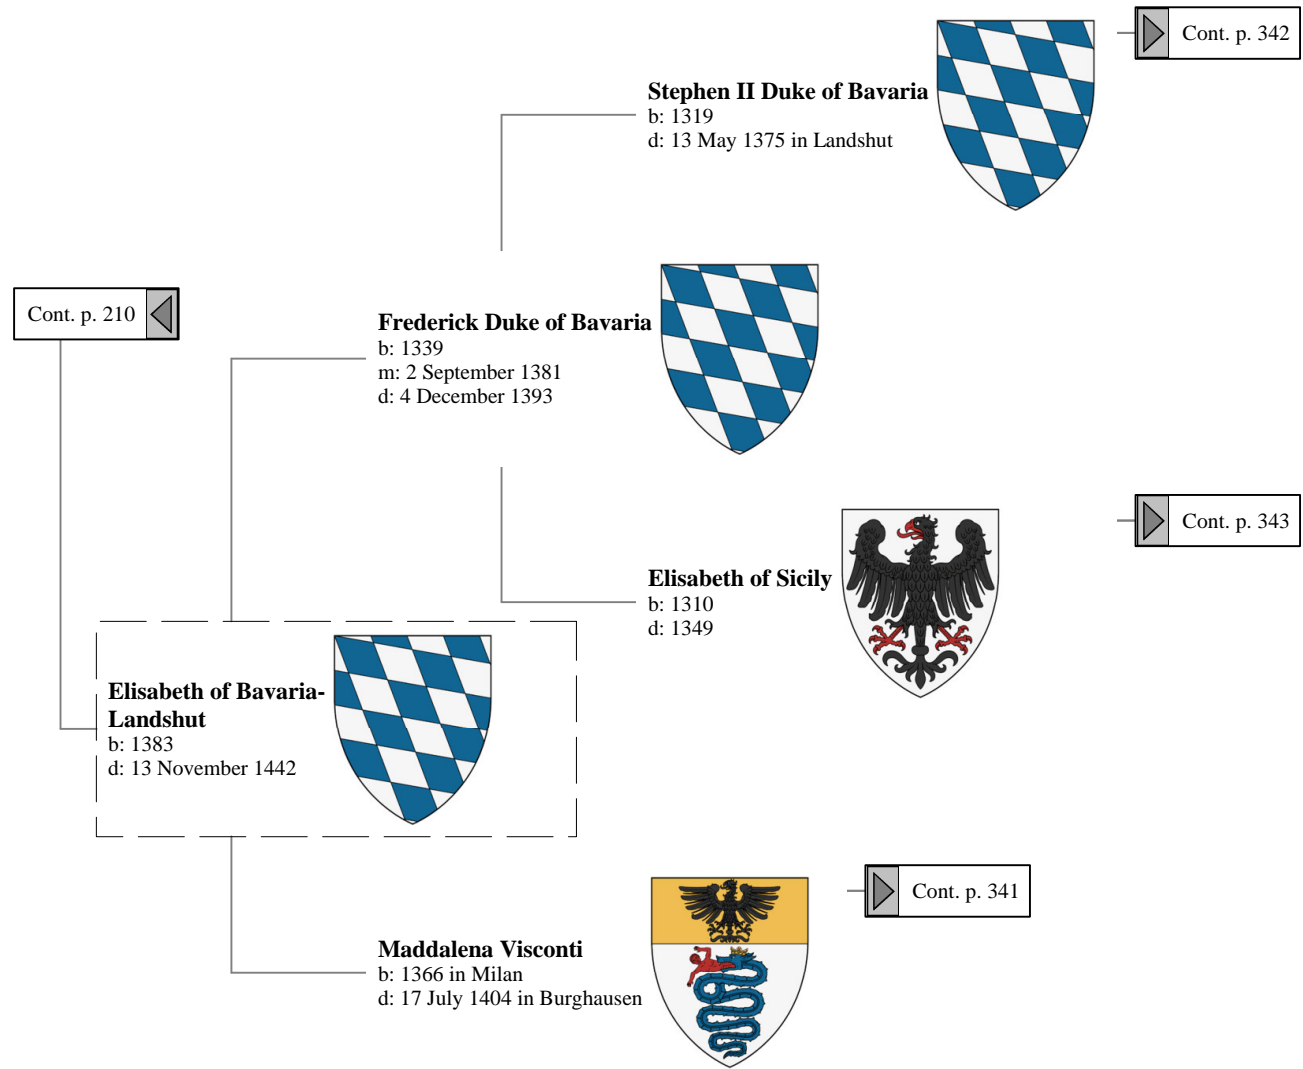

12th Great-Grandparents

13th Great-Grandparents

14th Great-Grandparents

Ancestors of Lilius Stewart of Shambellie (280 of 884)

12th Great-Grandparents 13th Great-Grandparents 14th Great-Grandparents

Ancestors of Lilius Stewart of Shambellie (281 of 884)