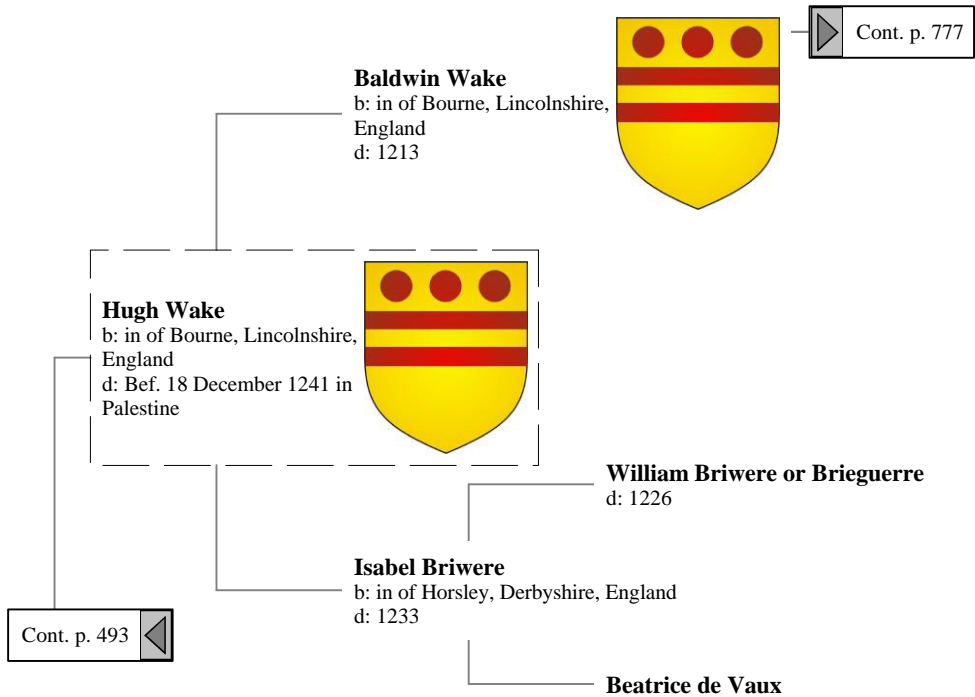

Ancestors of Lilius Stewart of Shambellie (645 of 884)

16th Great-Grandparents

17th Great-Grandparents

18th Great-Grandparents

Ancestors of Lilius Stewart of Shambellie (646 of 884)

17th Great-Grandparents 18th Great-Grandparents 19th Great-Grandparents