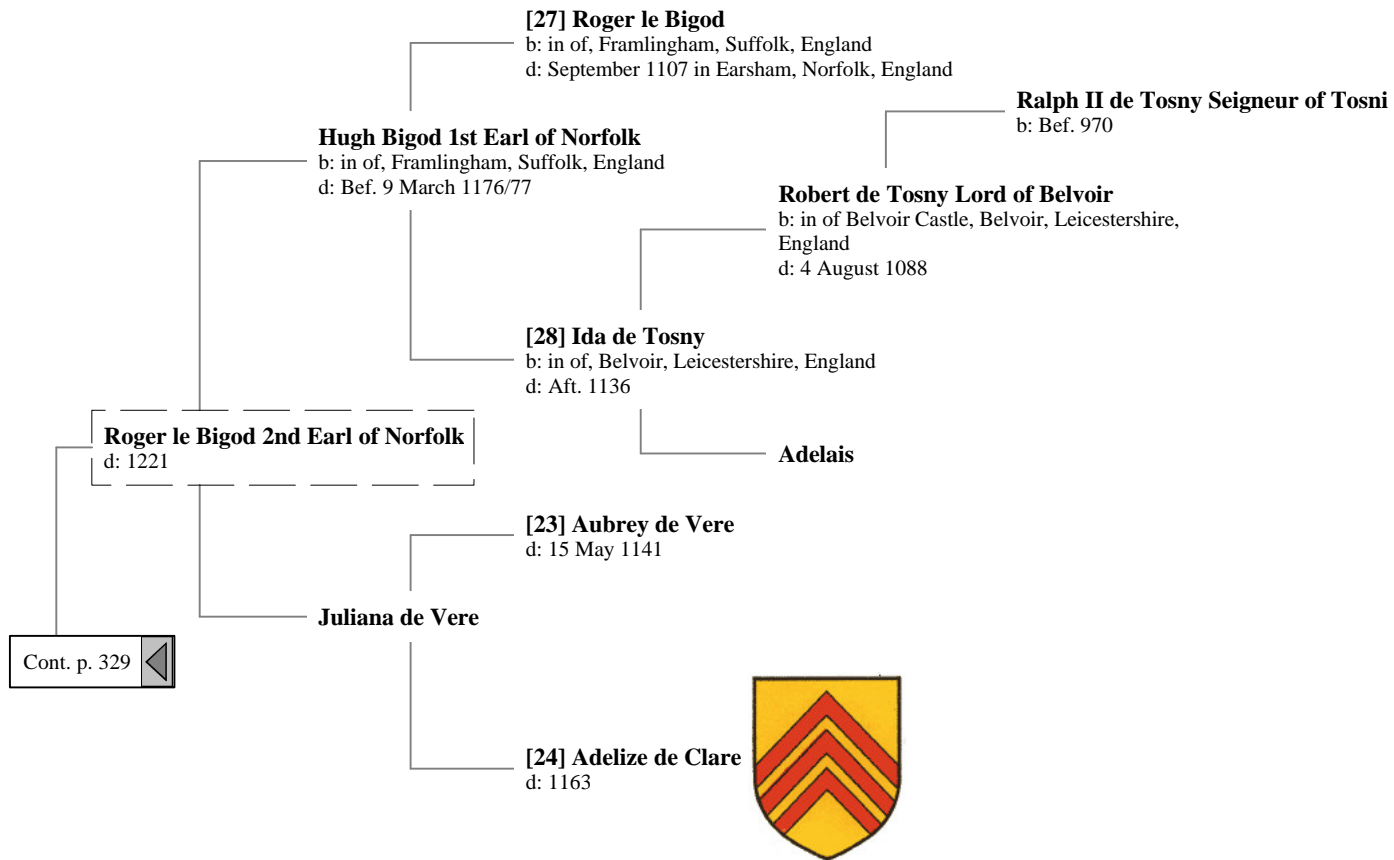

21st Great-Grandparents

22nd Great-Grandparents

23rd Great-Grandparents

Ancestors of Lilius Stewart of Shambellie (407 of 884)

20th Great-Grandparents

21st Great-Grandparents

22nd Great-Grandparents

23rd Great-Grandparents