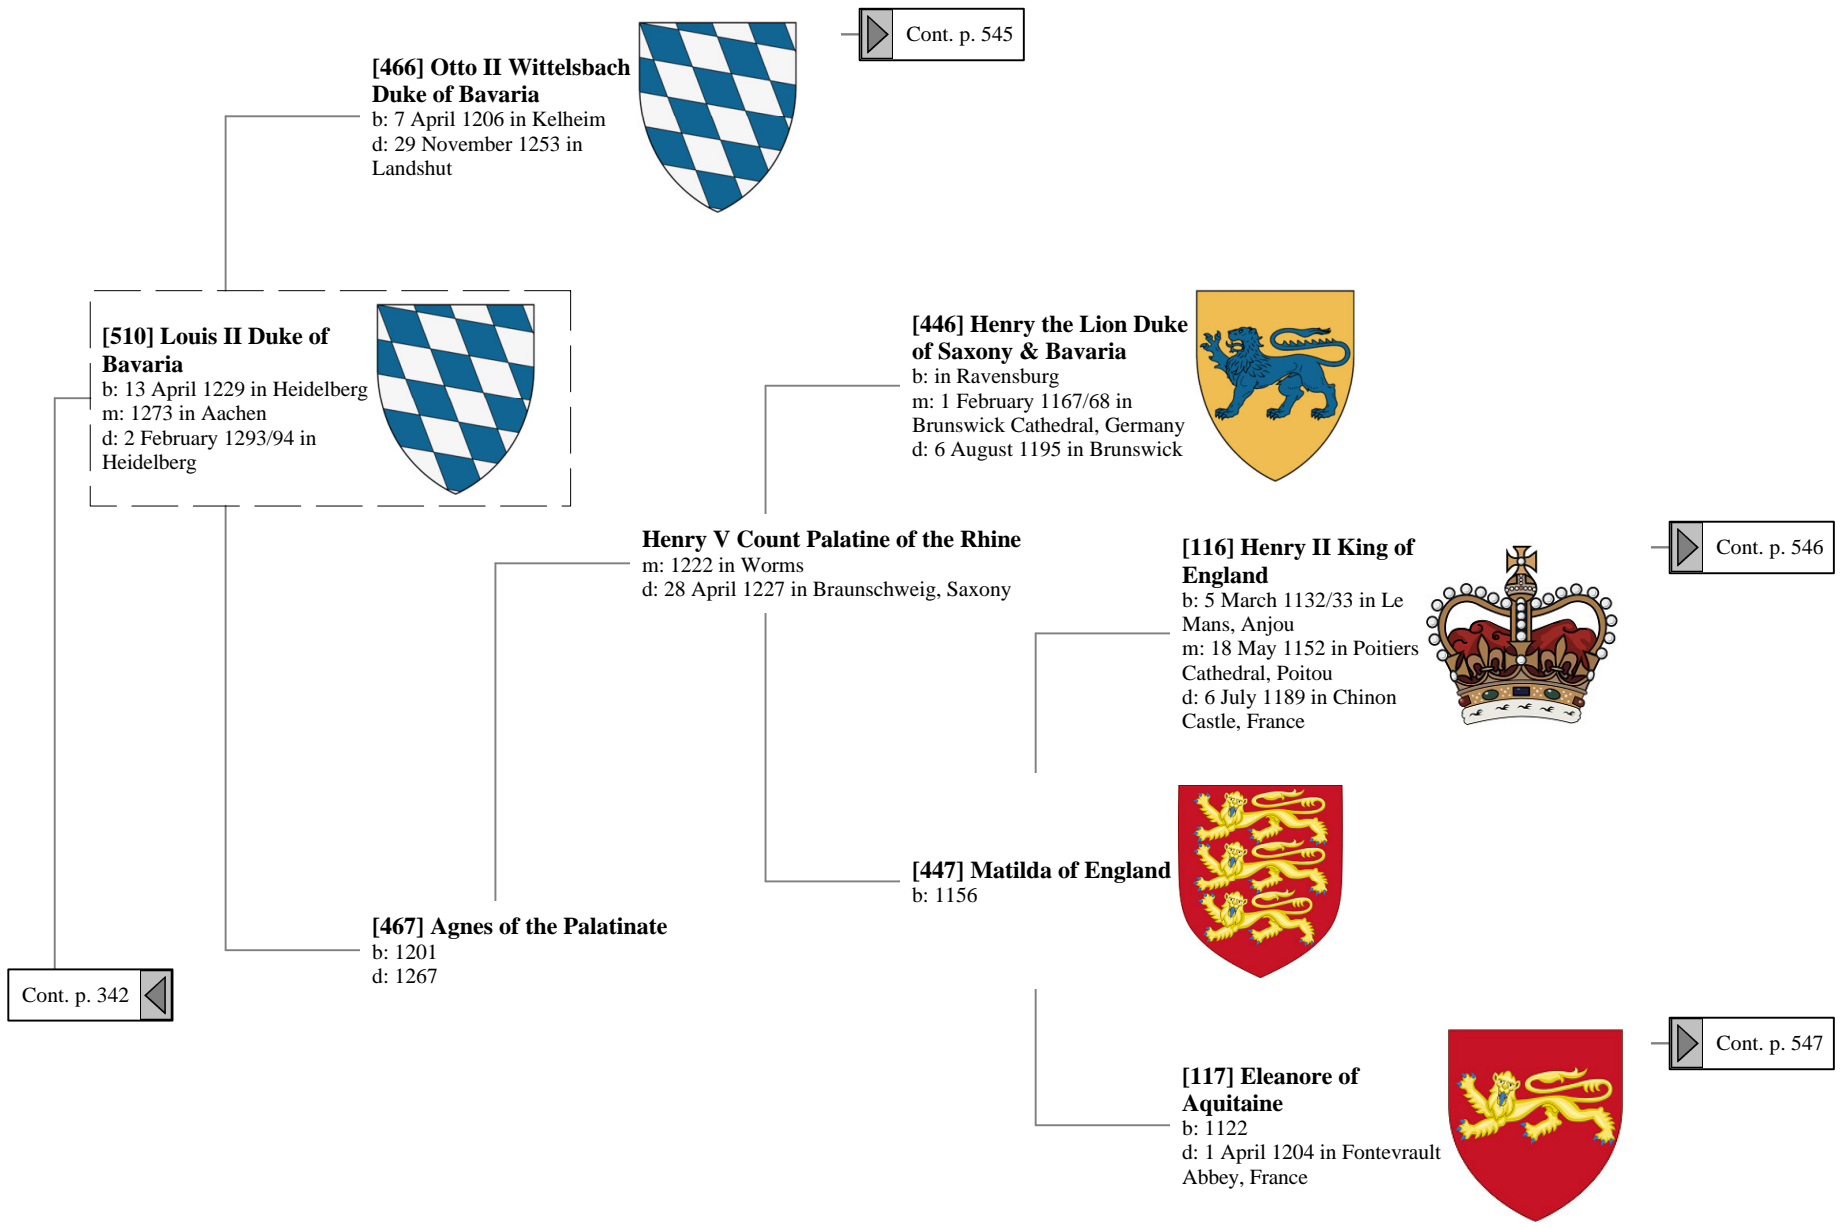

Ancestors of Lilius Stewart of Shambellie (424 of 884)

16th Great-Grandparents   17th Great-Grandparents   18th Great-Grandparents   19th Great-Grandparents   20th Great-Grandparents