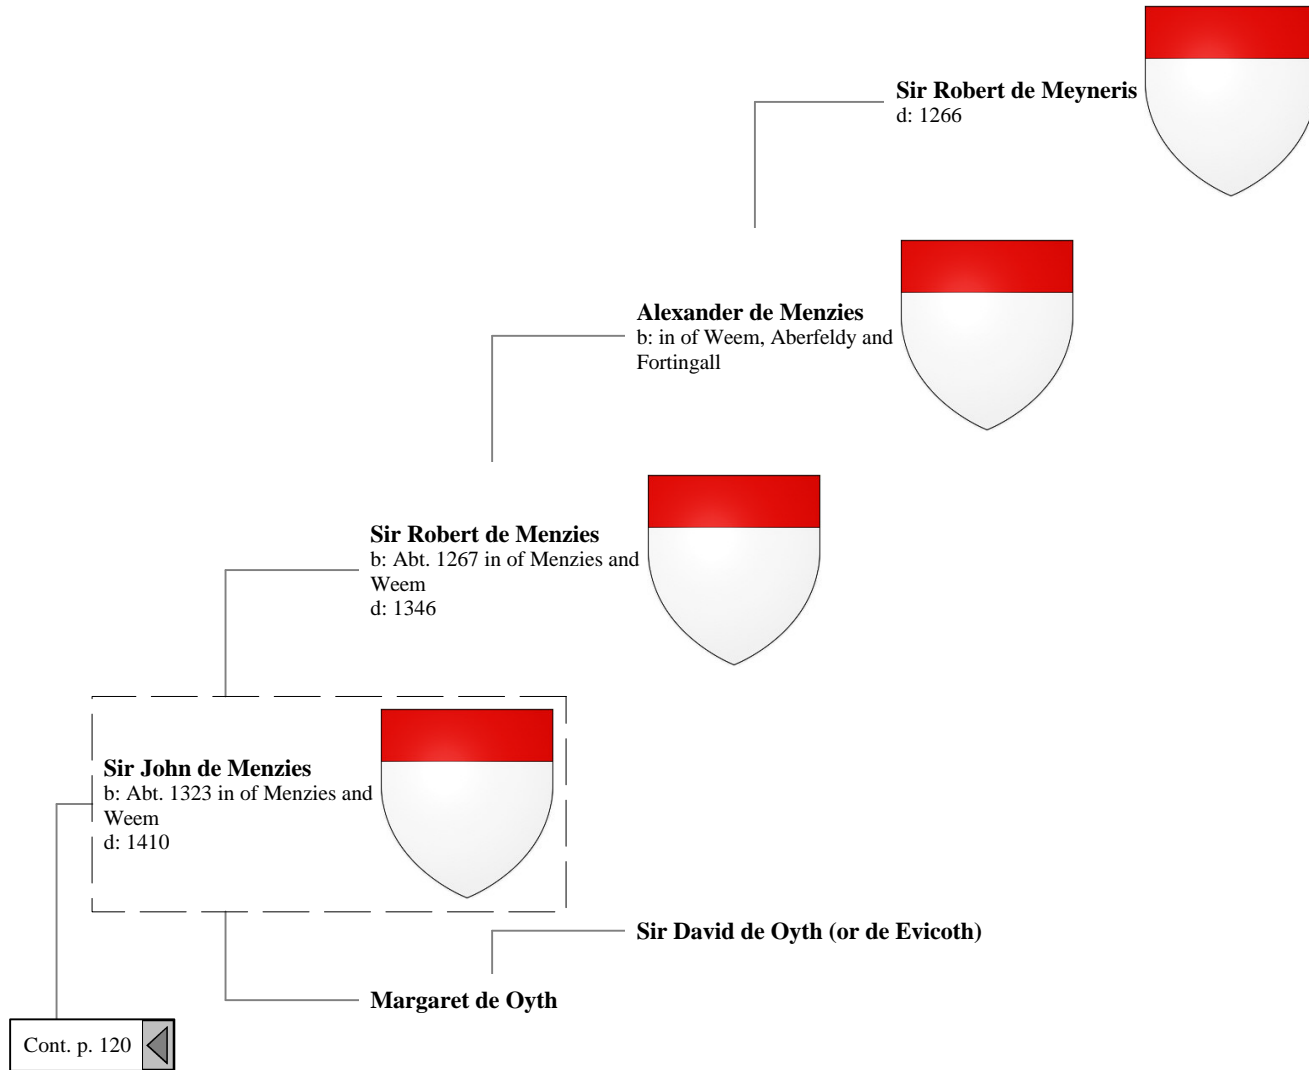

Ancestors of Lilius Stewart of Shambellie (183 of 884)

14th Great-Grandparents

15th Great-Grandparents

16th Great-Grandparents

17th Great-Grandparents