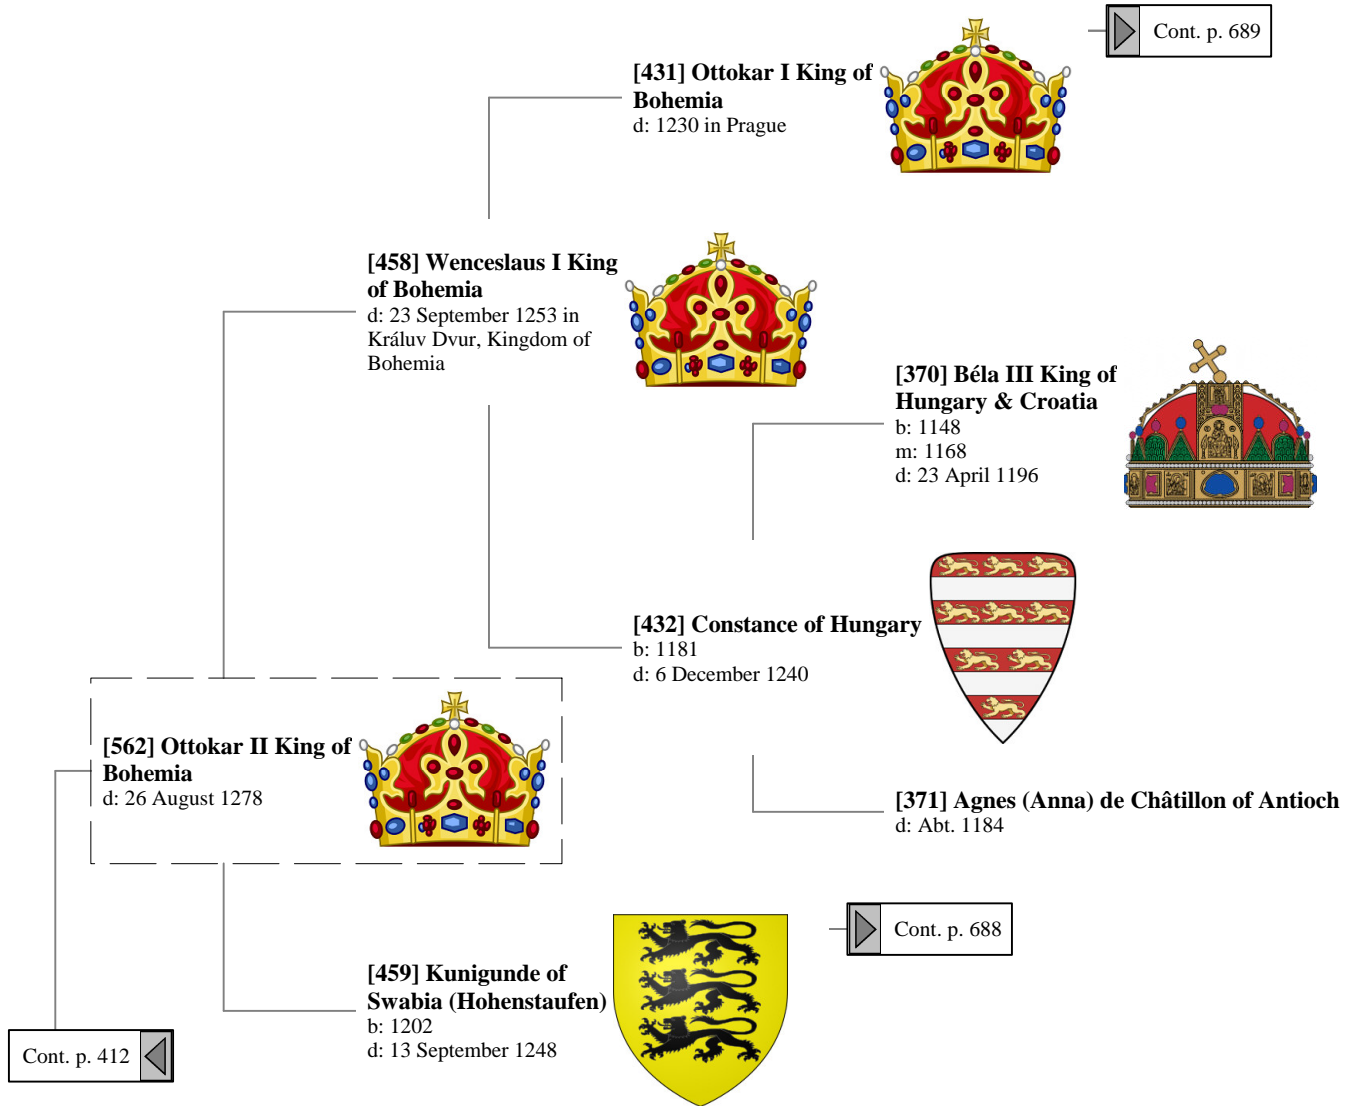

Ancestors of Lilius Stewart of Shambellie (530 of 884)

17th Great-Grandparents   18th Great-Grandparents   19th Great-Grandparents   20th Great-Grandparents