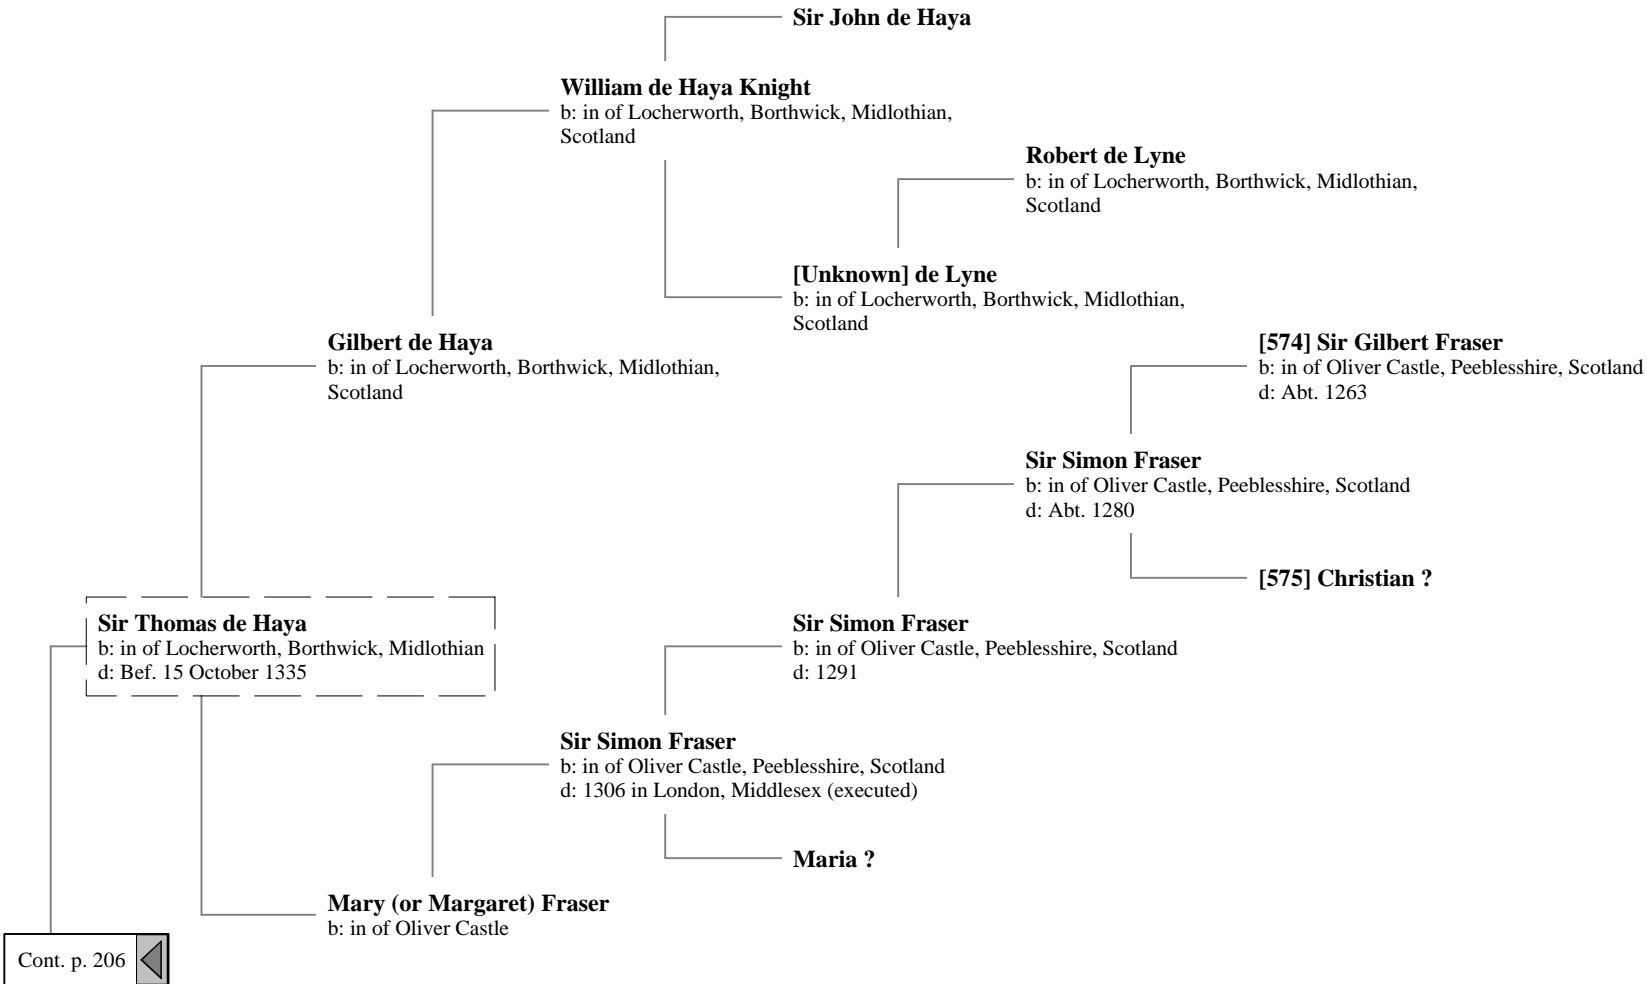

Ancestors of Lilius Stewart of Shambellie (274 of 884)

14th Great-Grandparents

15th Great-Grandparents

16th Great-Grandparents

17th Great-Grandparents

18th Great-Grandparents

19th Great-Grandparents