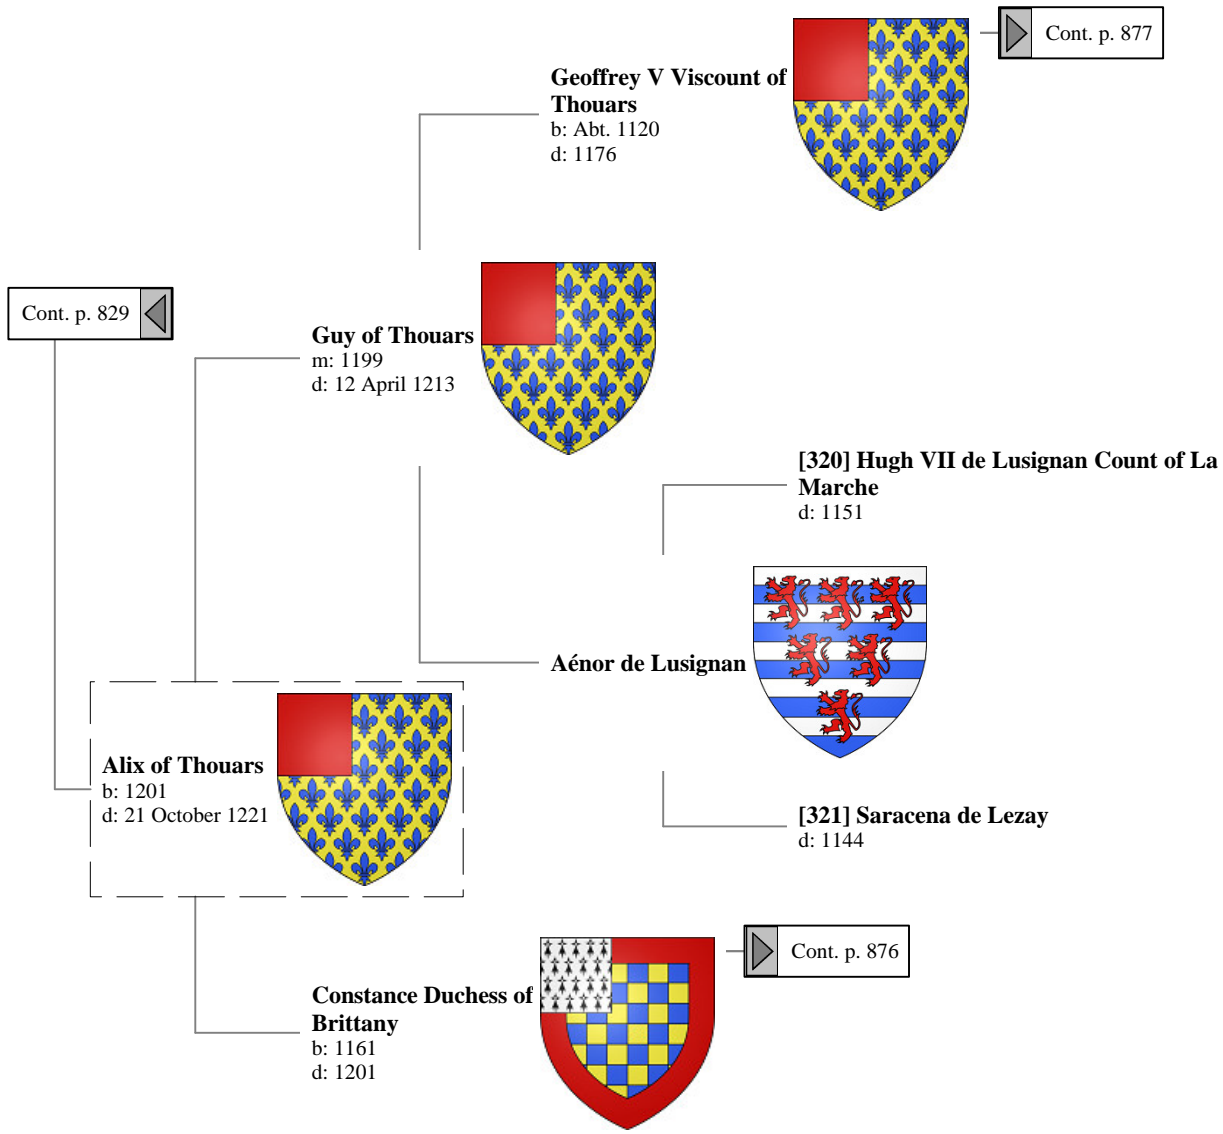

Ancestors of Lilius Stewart of Shambellie (859 of 884)

19th Great-Grandparents   20th Great-Grandparents   21st Great-Grandparents   22nd Great-Grandparents