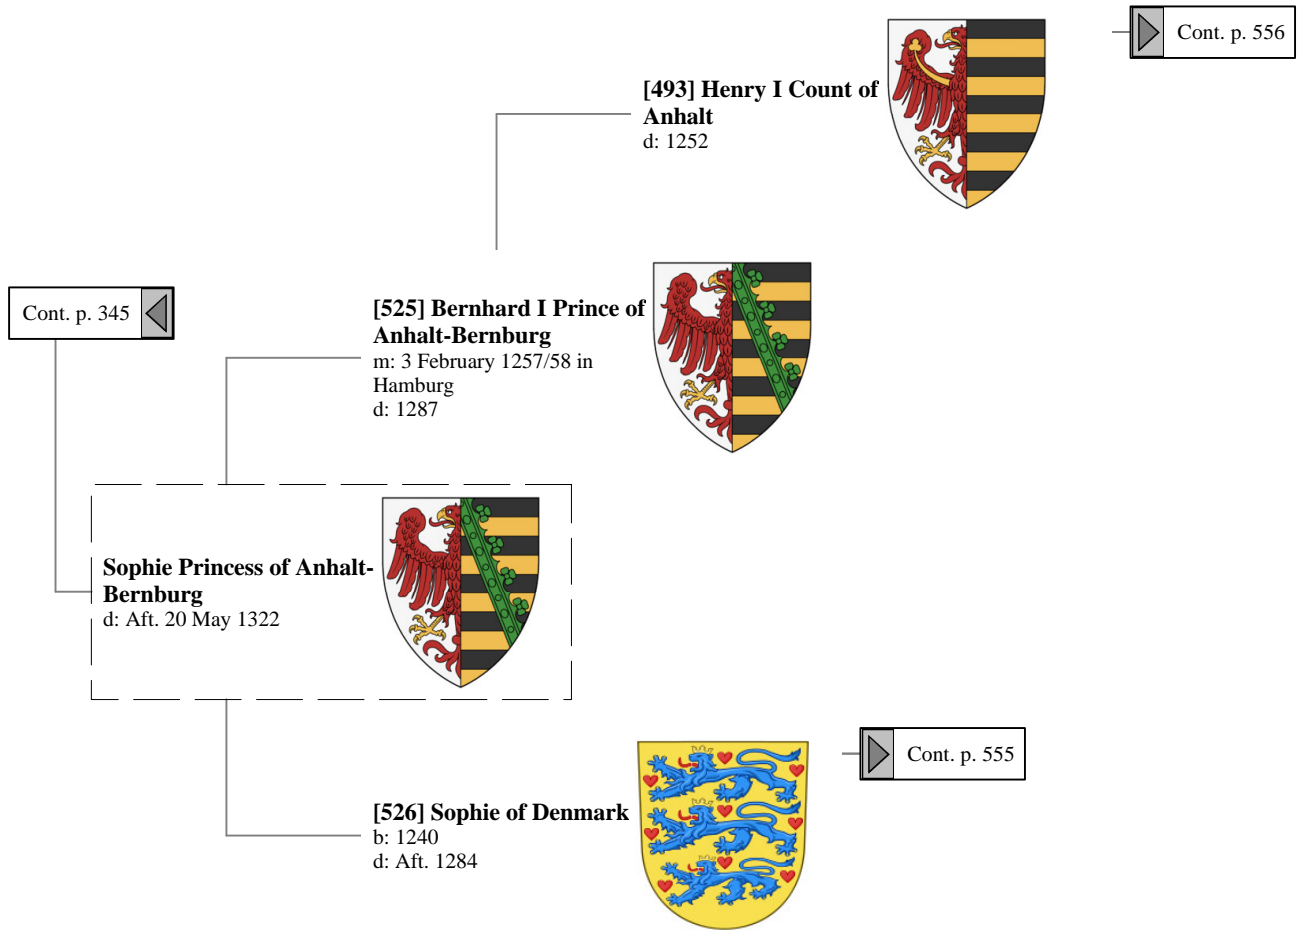

16th Great-Grandparents

17th Great-Grandparents

Ancestors of Liliastewart of Shambellie (430 of 884)

- 16th Great-Grandparents
- 17th Great-Grandparents
- 18th Great-Grandparents
- 19th Great-Grandparents
- 20th Great-Grandparents
- 21st Great-Grandparents