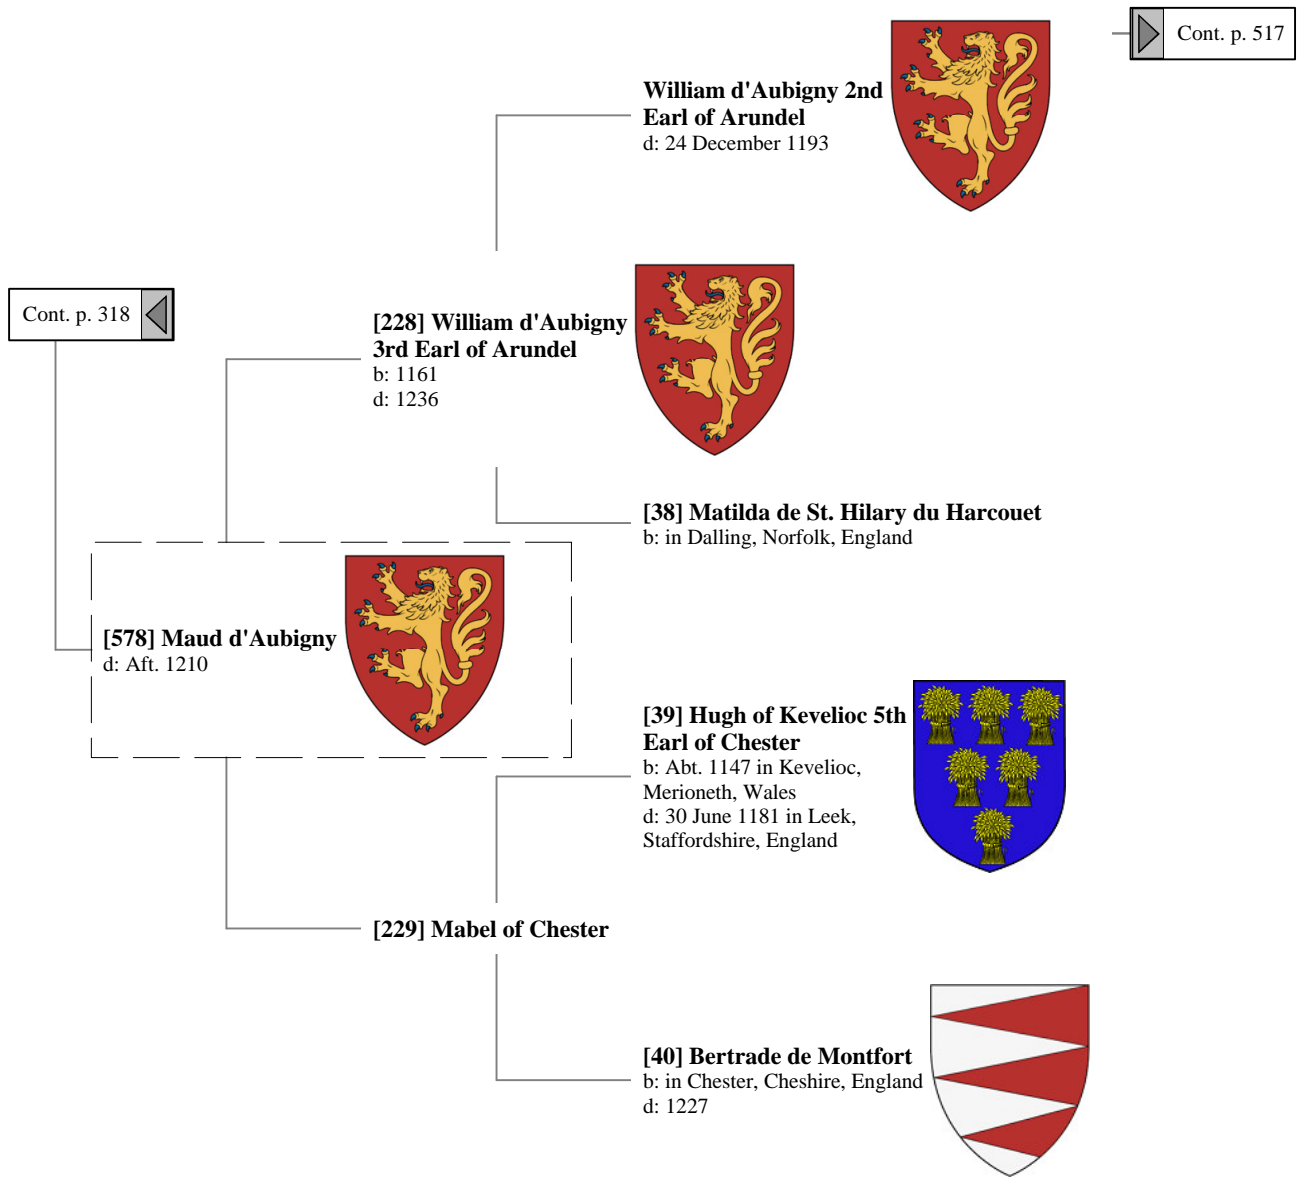

Ancestors of Lilius Stewart of Shambellie (400 of 884)

16th Great-Grandparents

17th Great-Grandparents

18th Great-Grandparents