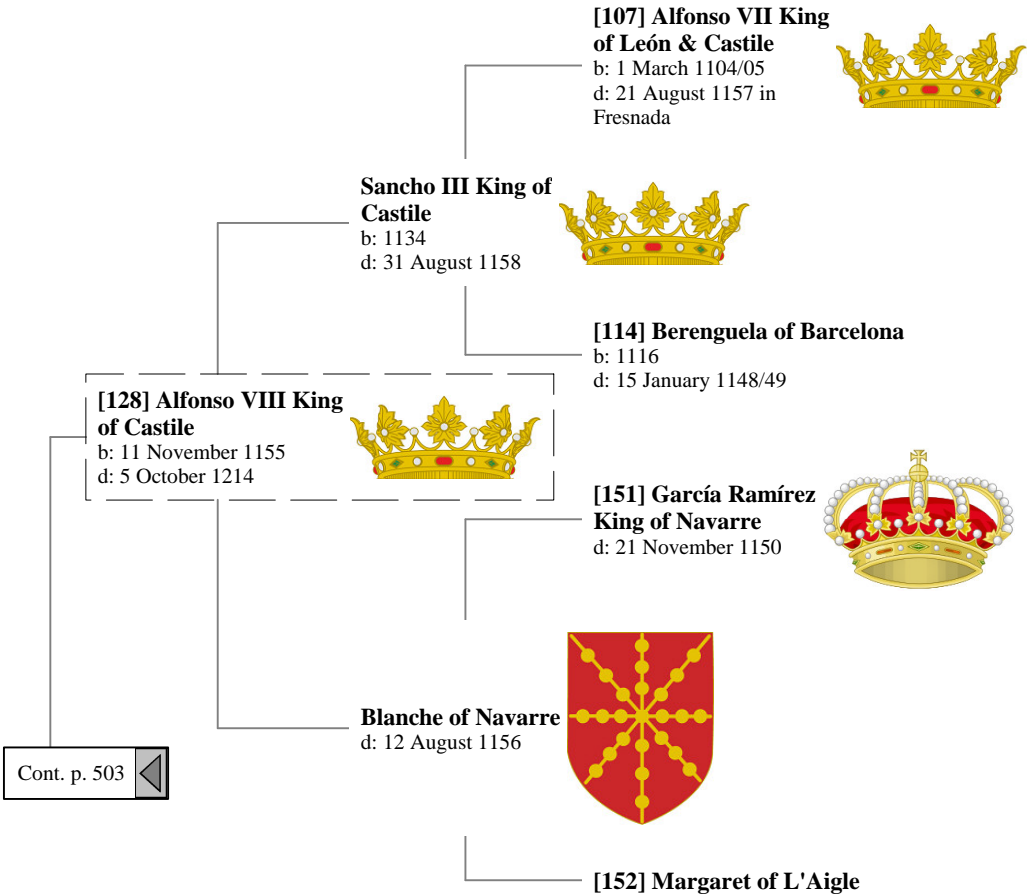

Ancestors of Lilius Stewart of Shambellie (657 of 884)

18th Great-Grandparents   19th Great-Grandparents   20th Great-Grandparents