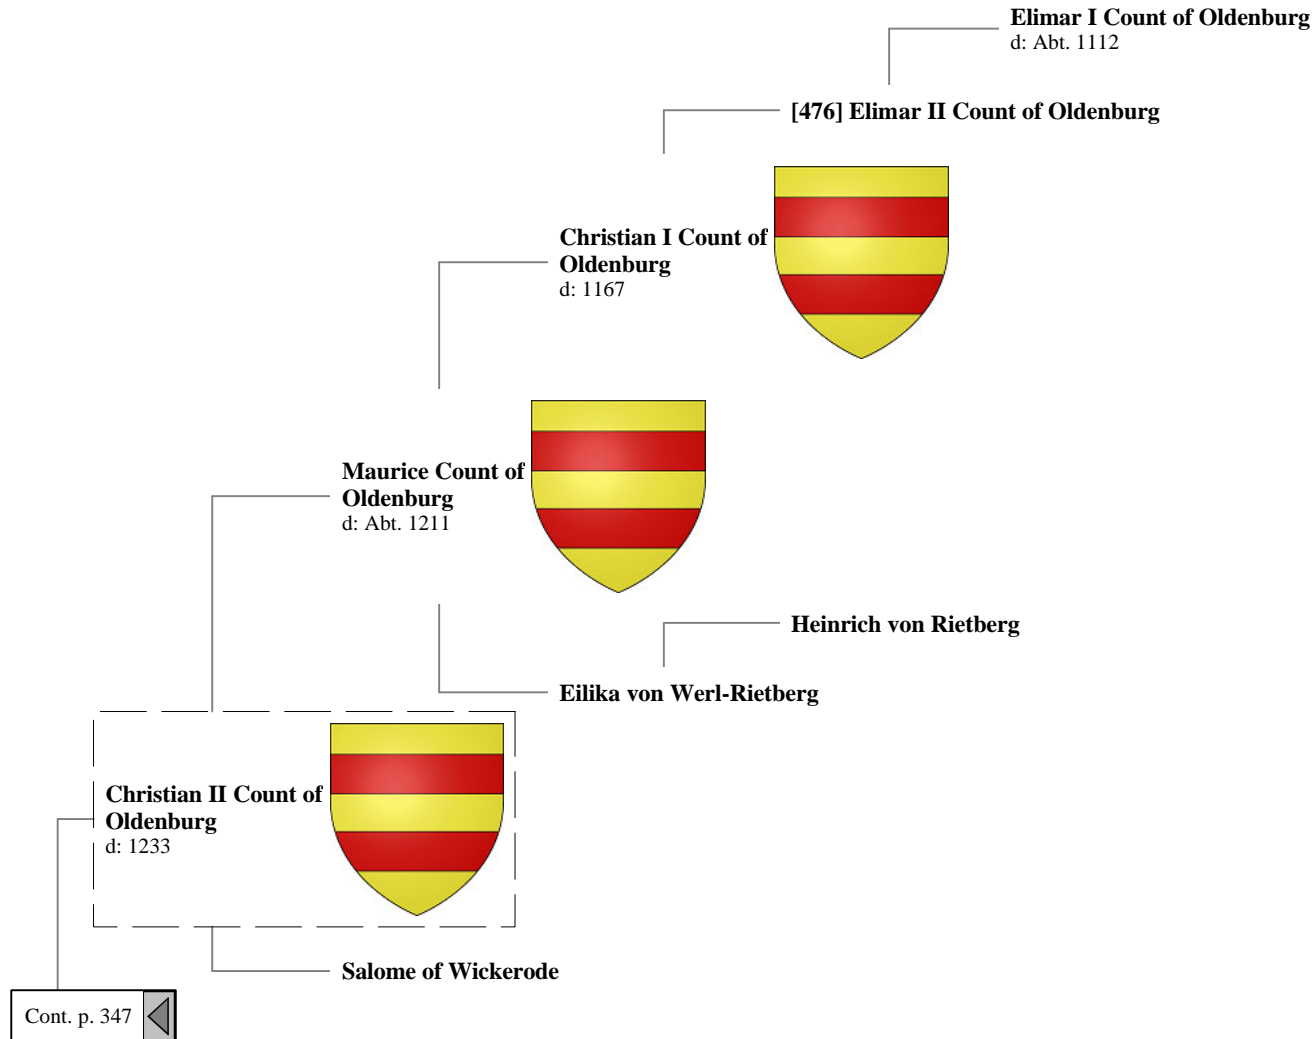

Ancestors of Lilius Stewart of Shambellie (434 of 884)

17th Great-Grandparents   18th Great-Grandparents   19th Great-Grandparents   20th Great-Grandparents   21st Great-Grandparents