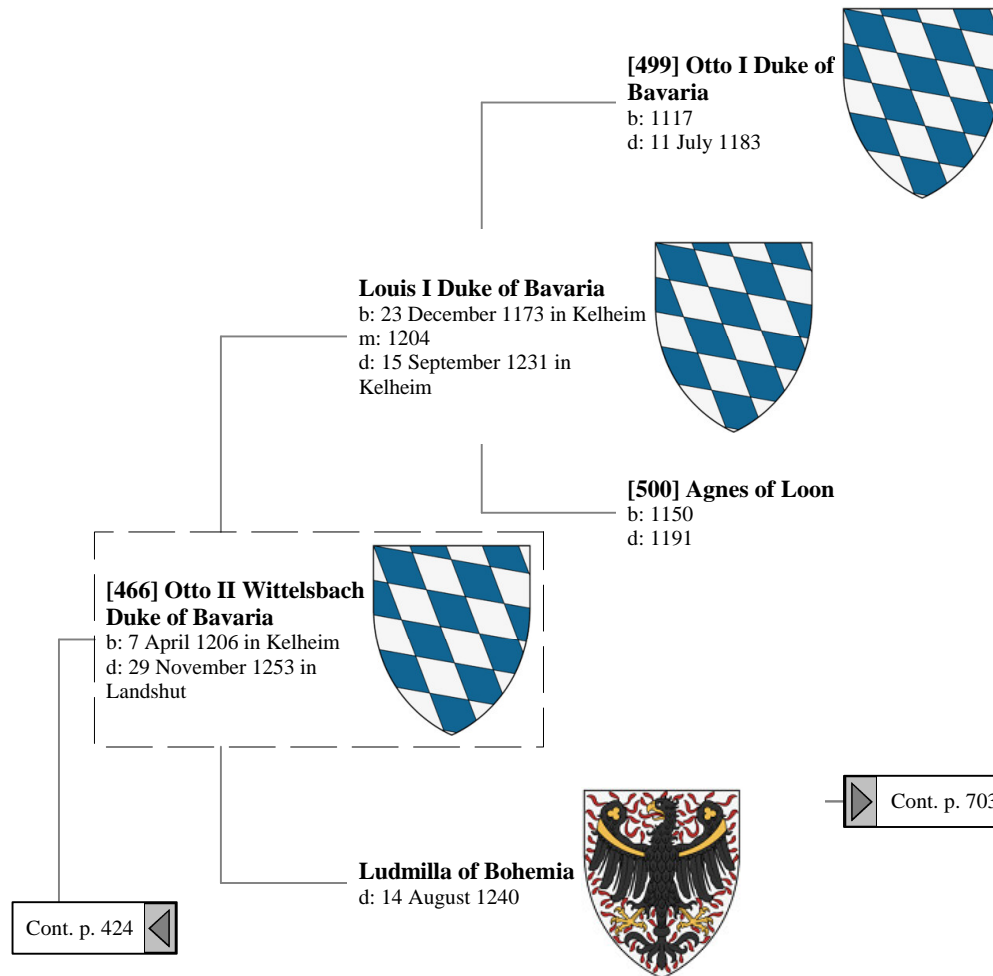

Beatrice of Brandenburg
d: Bef. 26 April 1316

[531] Judith (Jutta) of
Henneberg-Coburg

Ancestors of Lilius Stewart of Shambellie (545 of 884)

17th Great-Grandparents

18th Great-Grandparents

19th Great-Grandparents