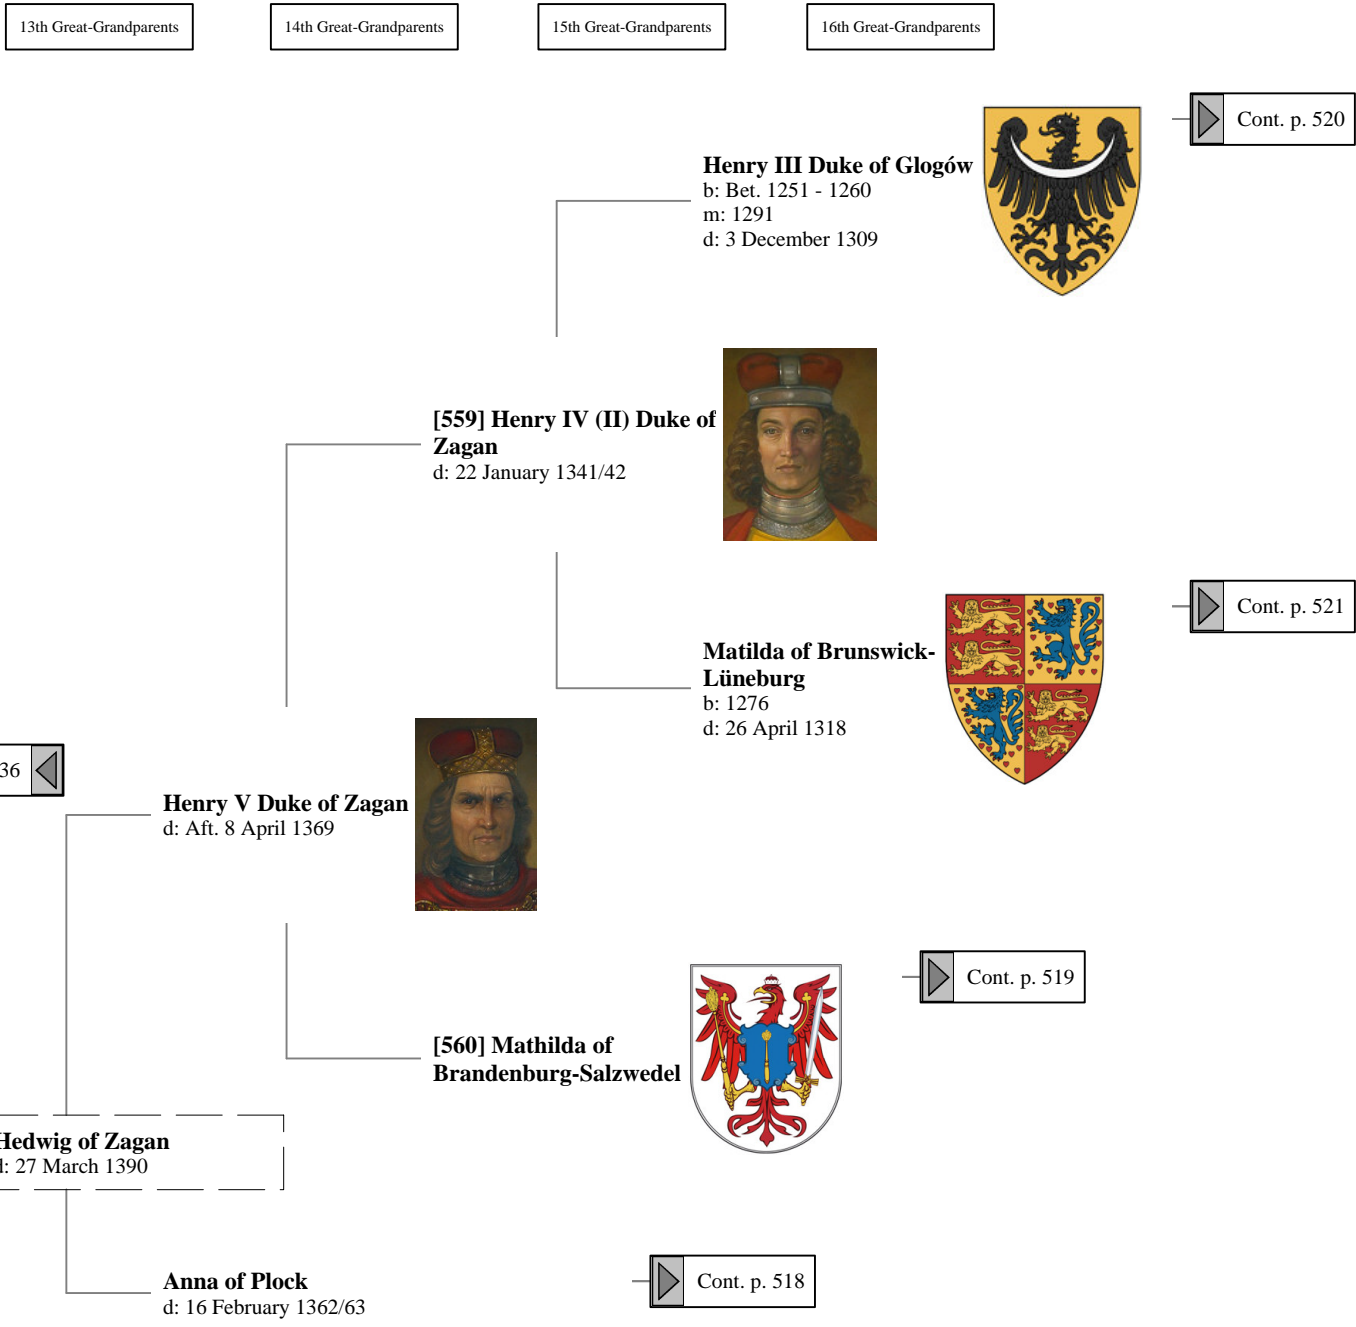

Ancestors of Lilius Stewart of Shambellie (408 of 884)

17th Great-Grandparents

18th Great-Grandparents

19th Great-Grandparents

Ancestors of Lilius Stewart of Shambellie (409 of 884)

Ancestors of Lilius Stewart of Shambellie (410 of 884)