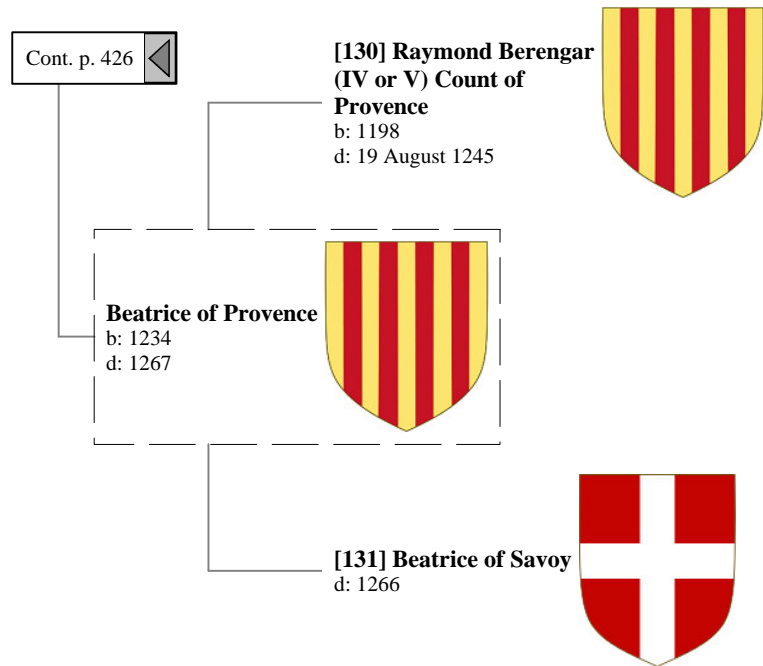

Cont. p. 426

Ancestors of Lilius Stewart of Shambellie (552 of 884)

17th Great-Grandparents

18th Great-Grandparents

Ancestors of Lilius Stewart of Shambellie (553 of 884)

17th Great-Grandparents

18th Great-Grandparents