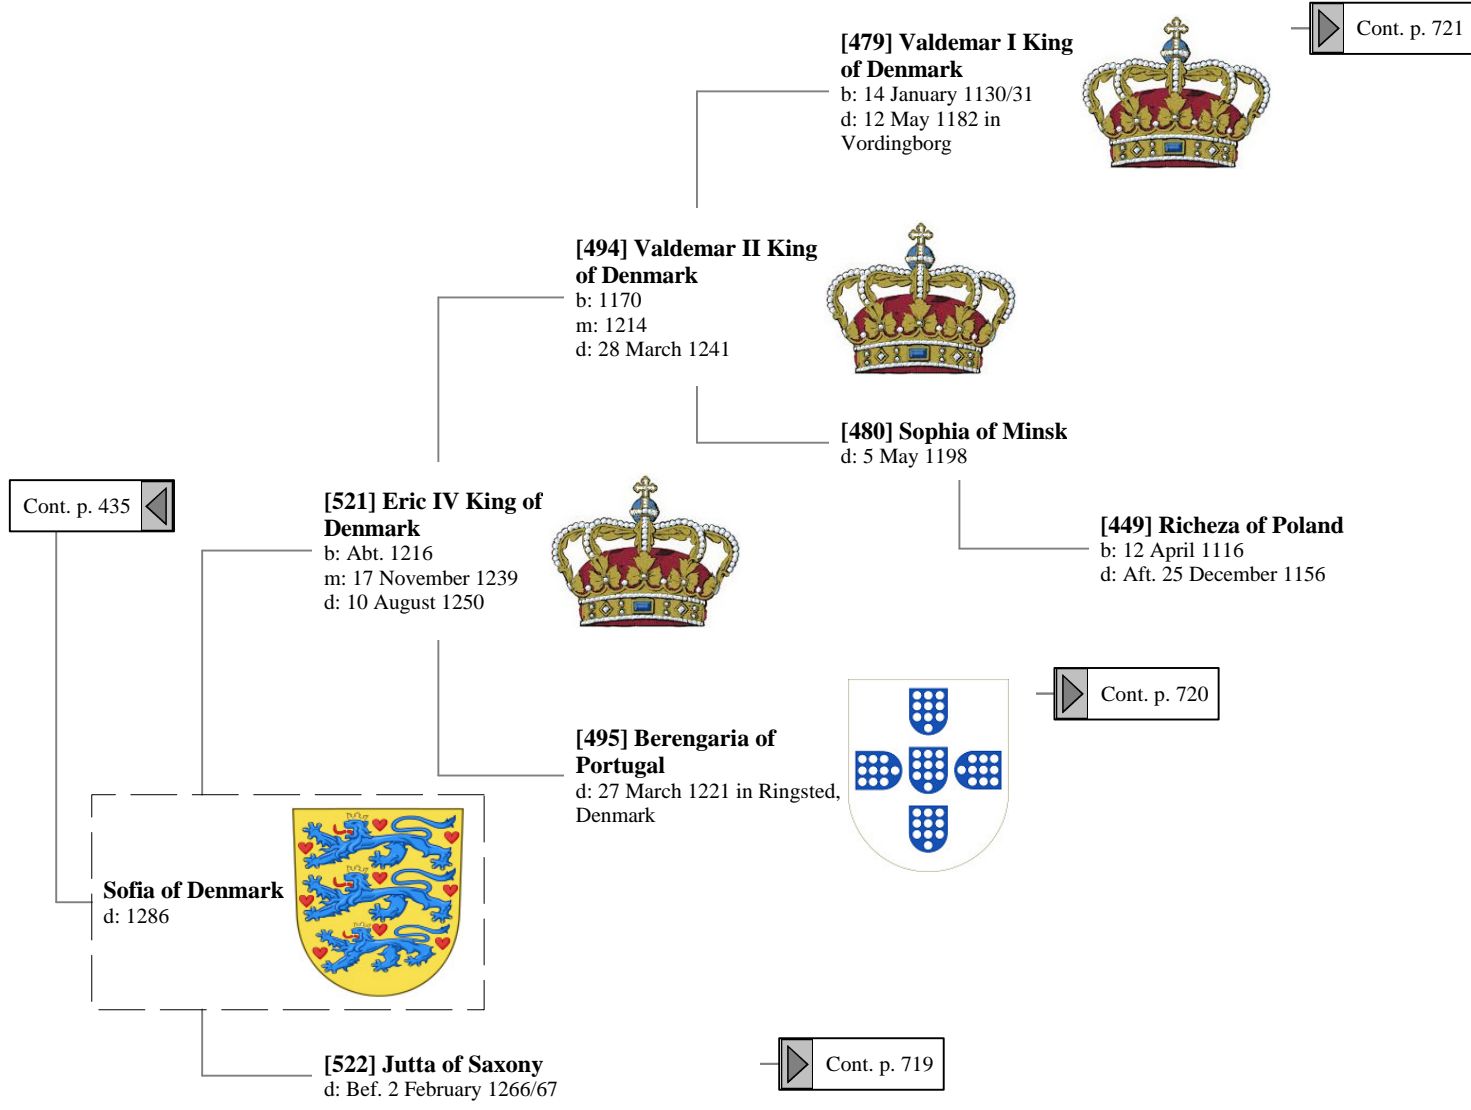

Ancestors of Lilius Stewart of Shambellie (558 of 884)

21st Great-Grandparents

22nd Great-Grandparents

23rd Great-Grandparents

Ancestors of Lilius Stewart of Shambellie (559 of 884)

16th Great-Grandparents 17th Great-Grandparents 18th Great-Grandparents 19th Great-Grandparents 20th Great-Grandparents