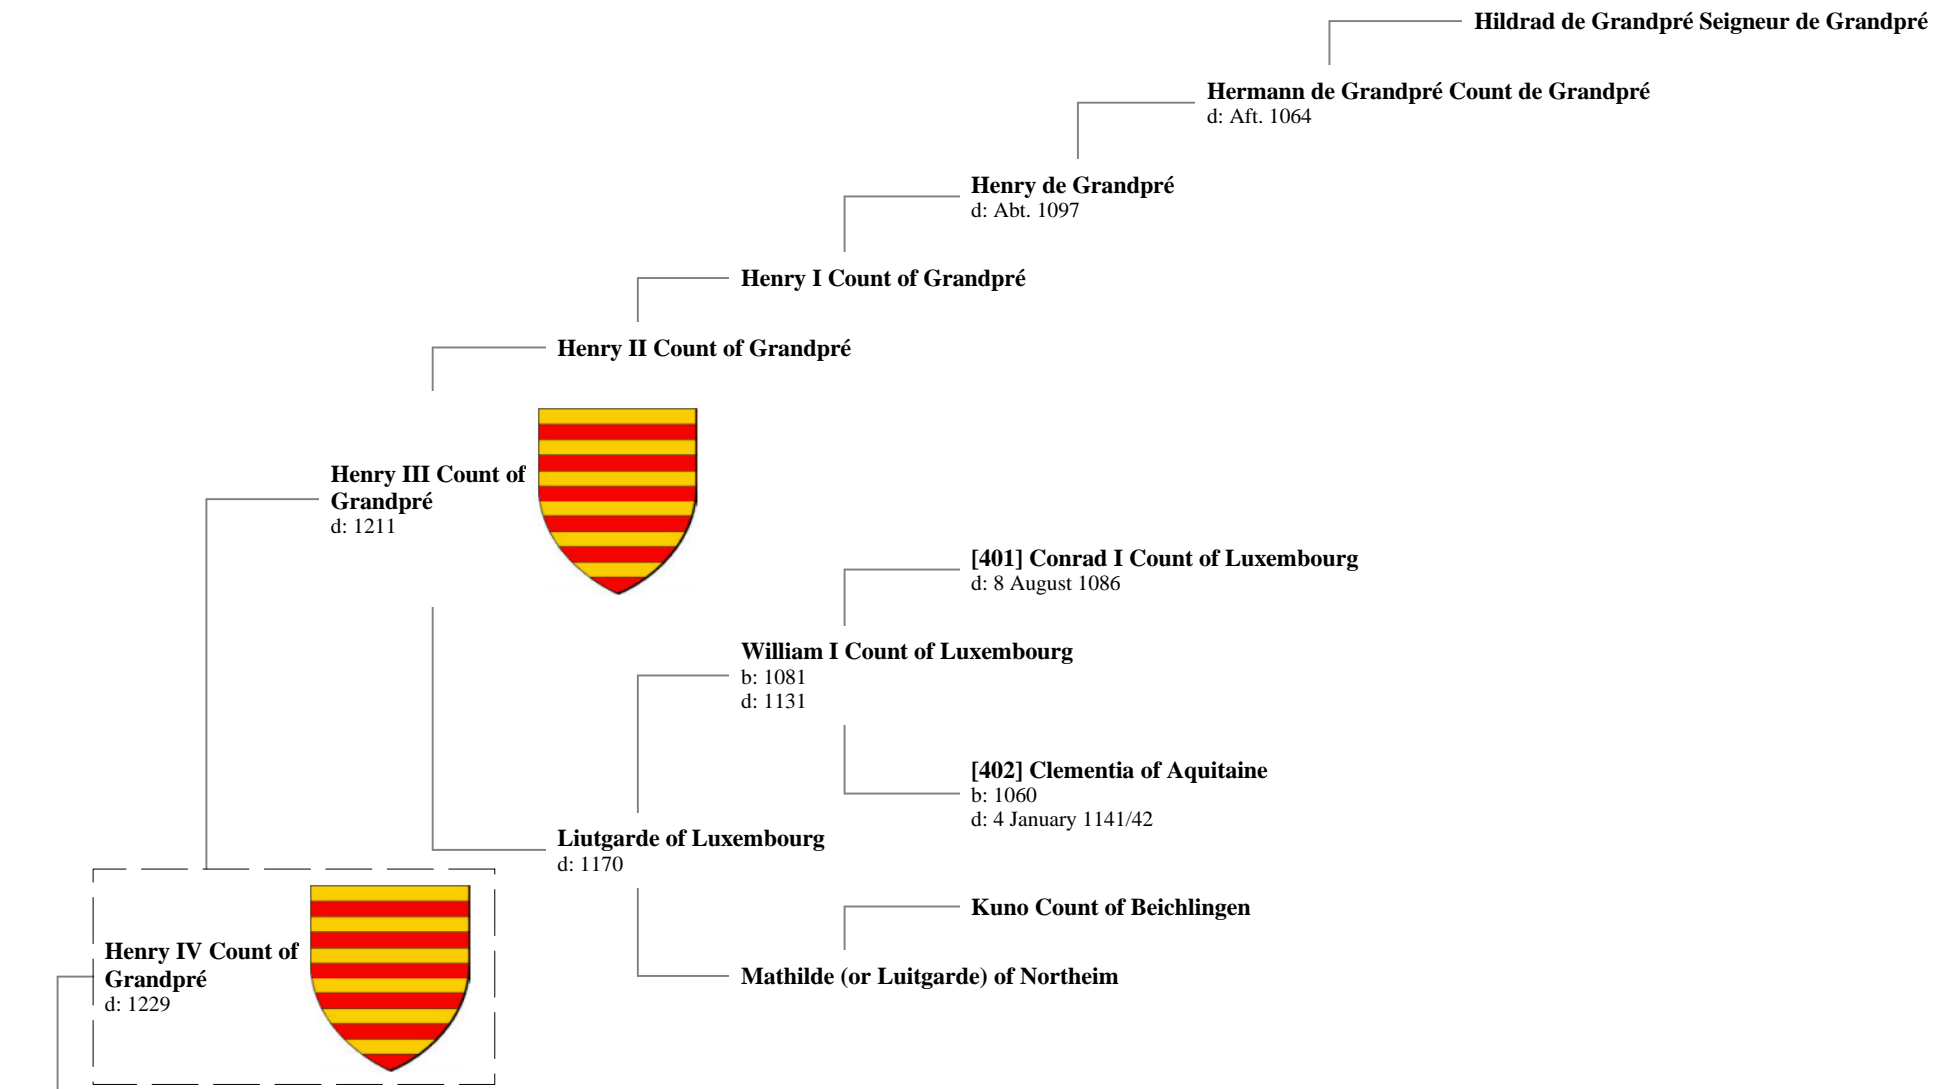

Philippa of Champagne
b: 1195
d: 1250

Isabella I of Jerusalem
b: 1172
d: 5 April 1205

Cont. p. 850

Ancestors of Lilius Stewart of Shambellie (823 of 884)

- 19th Great-Grandparents
- 20th Great-Grandparents
- 21st Great-Grandparents
- 22nd Great-Grandparents
- 23rd Great-Grandparents
- 24th Great-Grandparents
- 25th Great-Grandparents