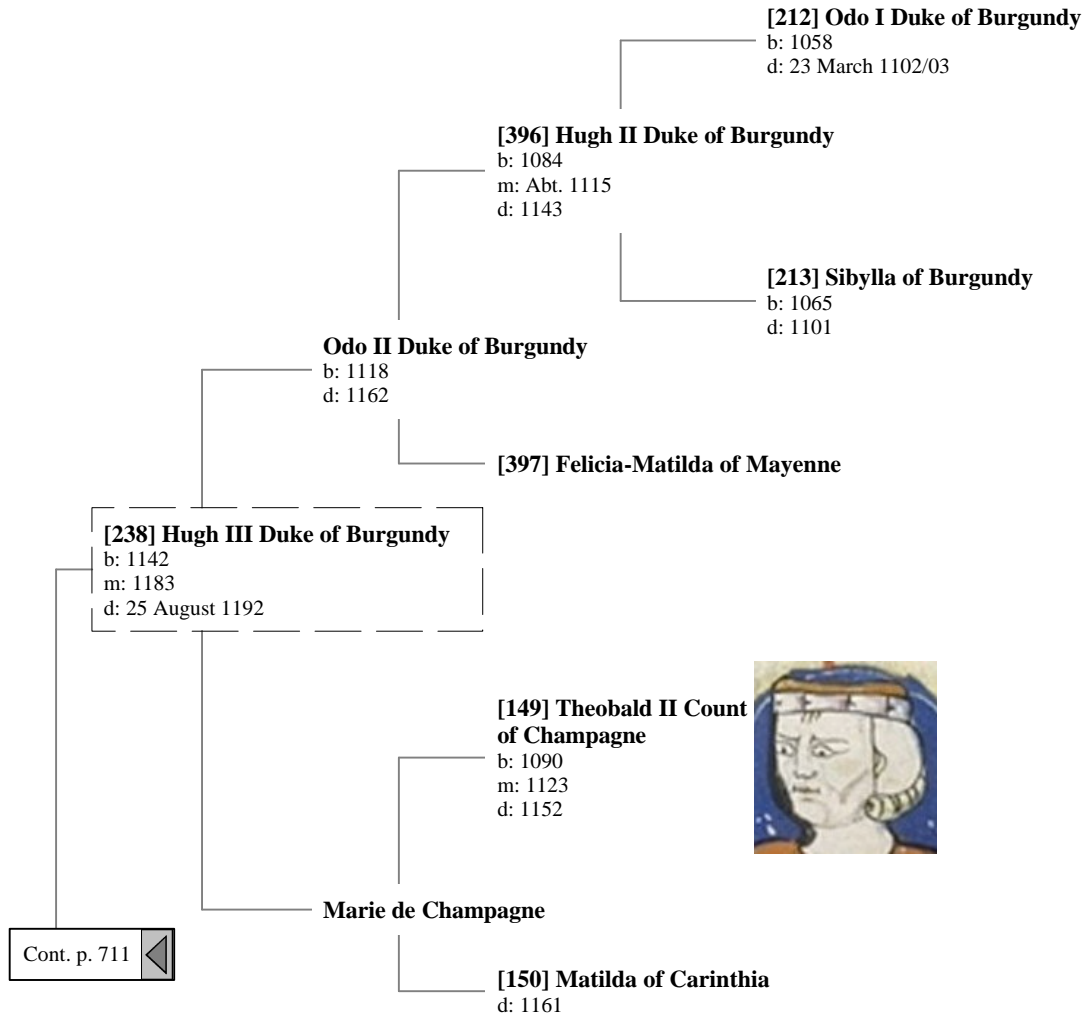

Ancestors of Lilius Stewart of Shambellie (812 of 884)

19th Great-Grandparents   20th Great-Grandparents   21st Great-Grandparents   22nd Great-Grandparents