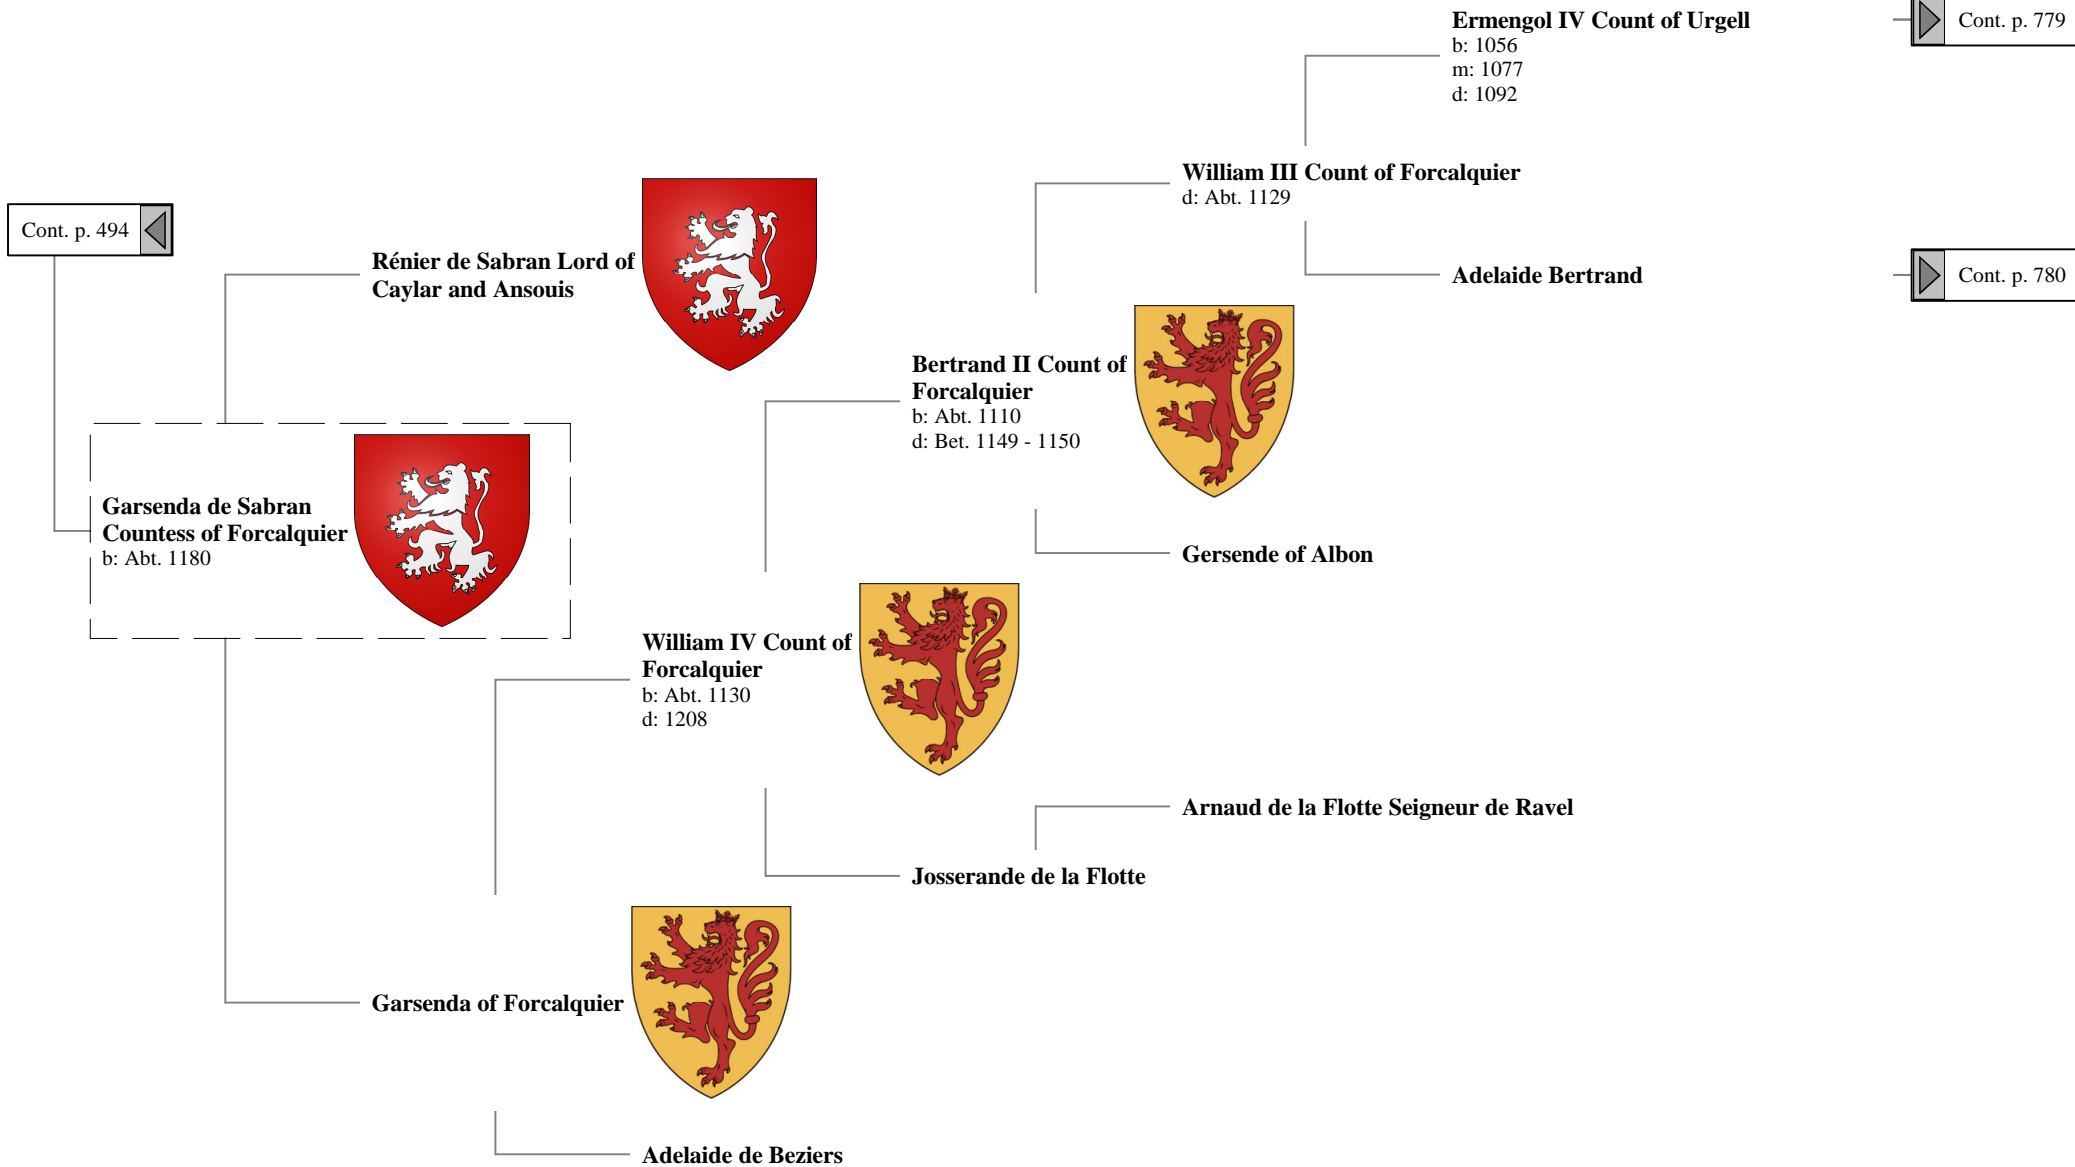

Ancestors of Lilius Stewart of Shambellie (650 of 884)

18th Great-Grandparents   19th Great-Grandparents   20th Great-Grandparents   21st Great-Grandparents   22nd Great-Grandparents   23rd Great-Grandparents