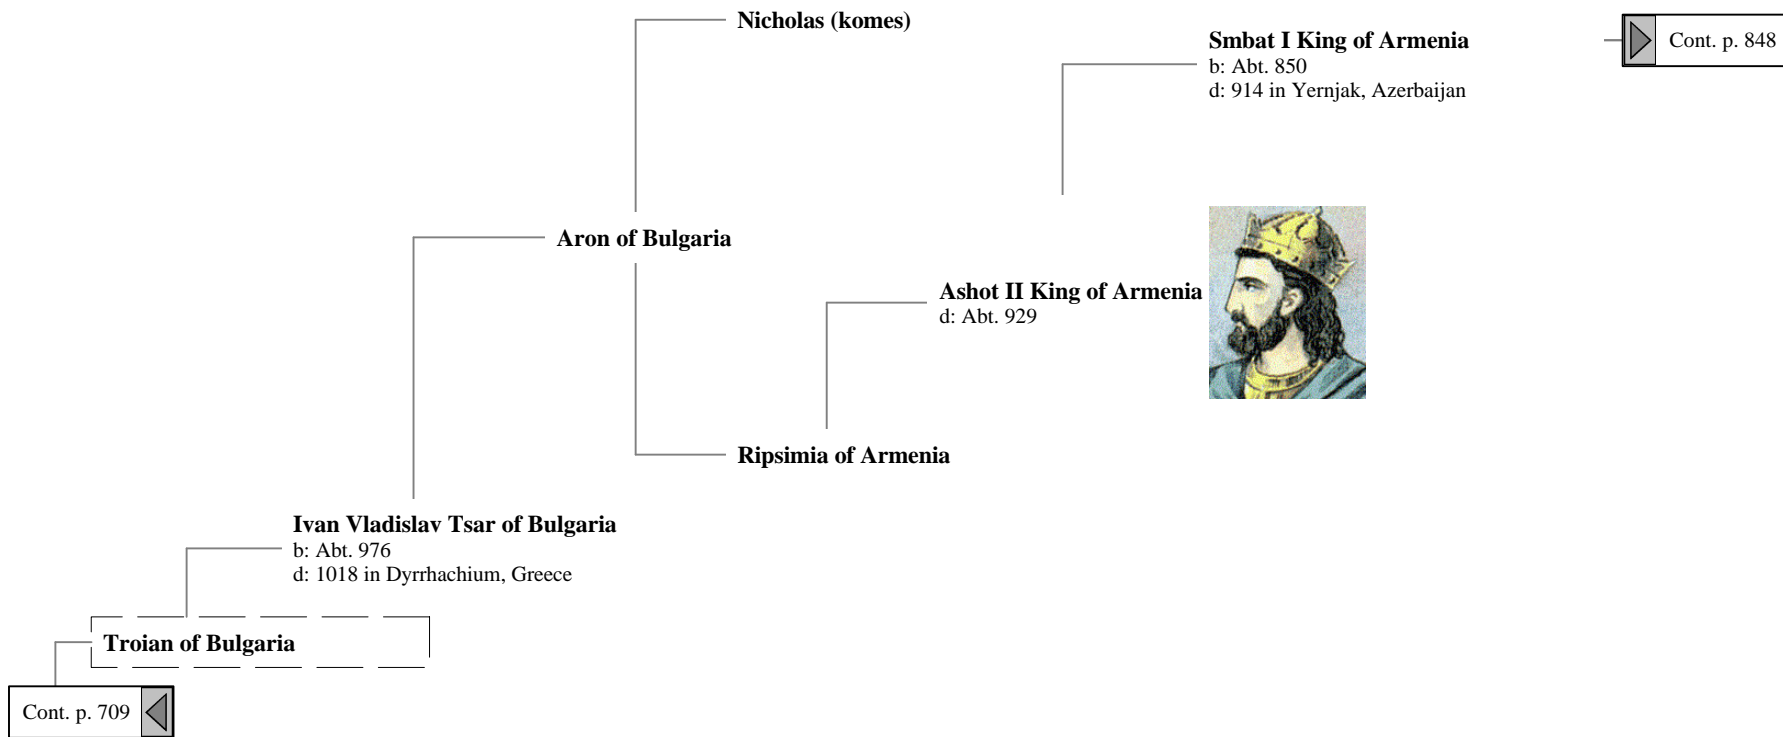

Ancestors of Lilius Stewart of Shambellie (811 of 884)

- 25th Great-Grandparents
- 26th Great-Grandparents
- 27th Great-Grandparents
- 28th Great-Grandparents
- 29th Great-Grandparents
- 30th Great-Grandparents