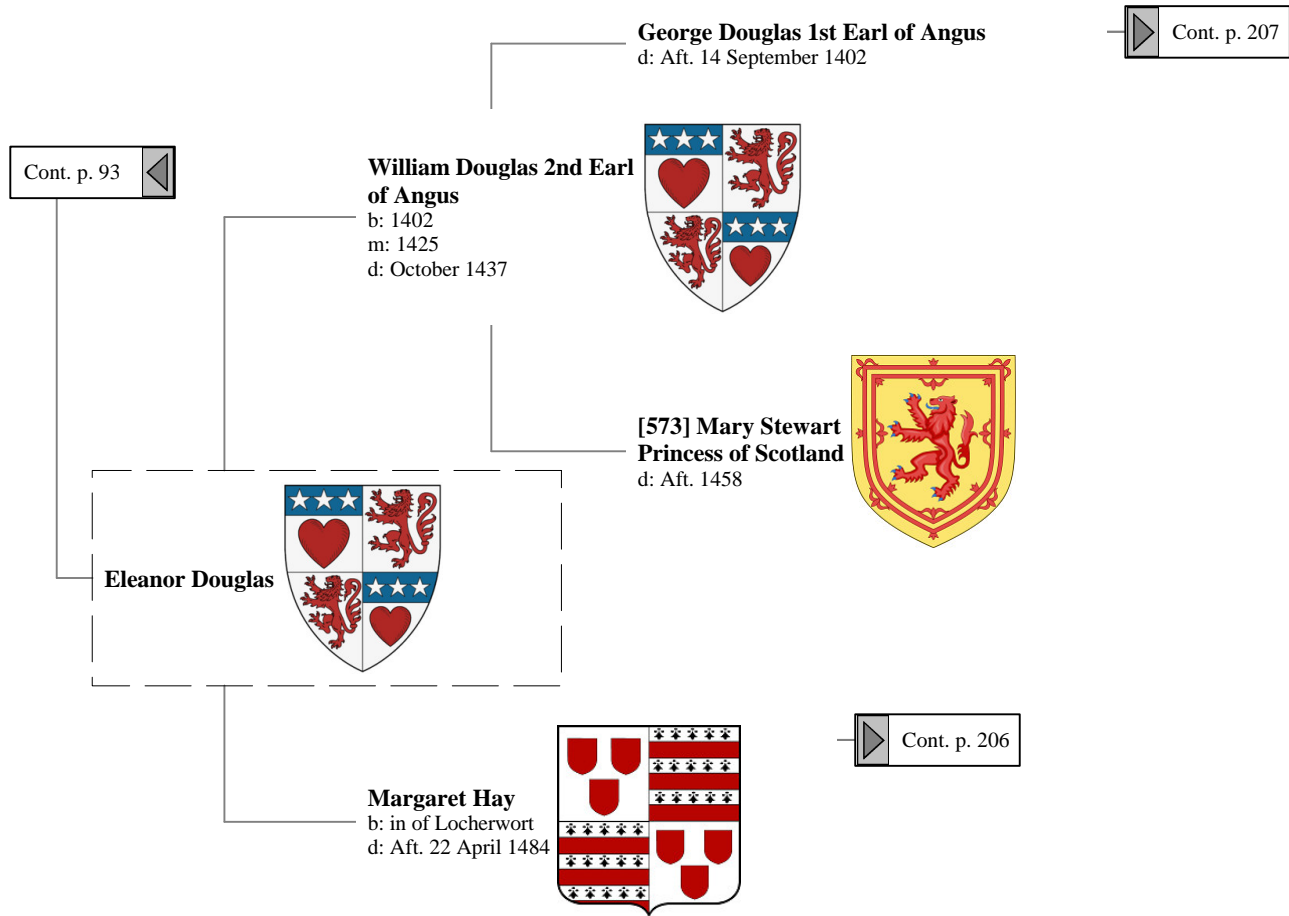

Ancestors of Lilius Stewart of Shambellie (147 of 884)

9th Great-Grandparents

10th Great-Grandparents

11th Great-Grandparents