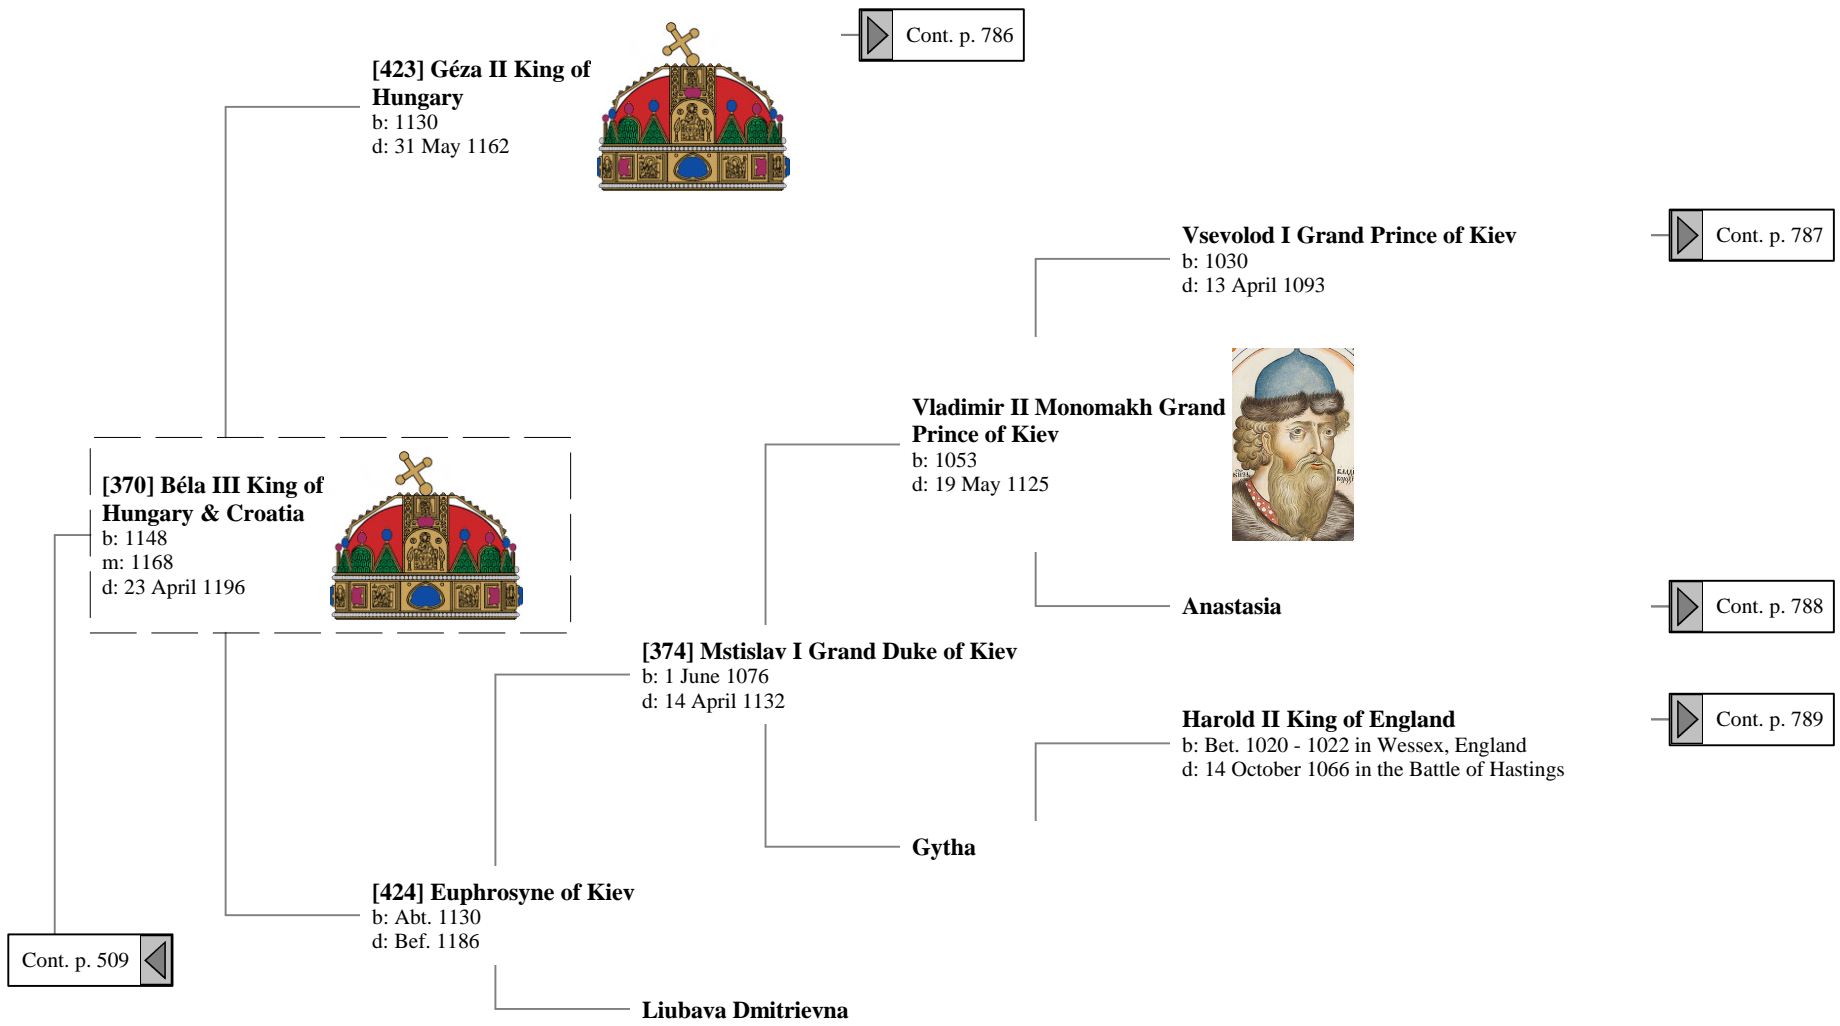

Ancestors of Lilius Stewart of Shambellie (665 of 884)

19th Great-Grandparents   20th Great-Grandparents   21st Great-Grandparents   22nd Great-Grandparents   23rd Great-Grandparents