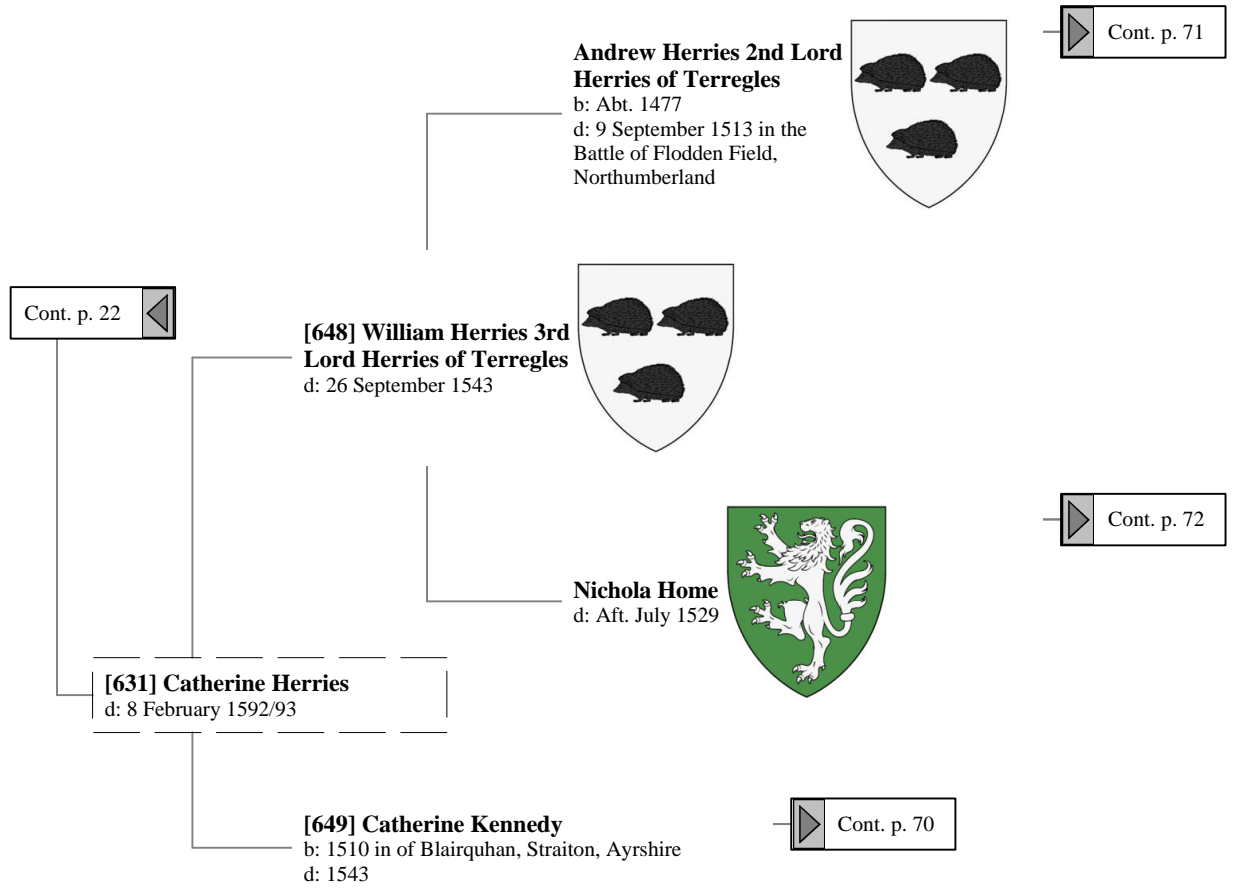

Isabel Campbell
b: 30 October 1483
d: 1529

Cont. p. 65

Cont. p. 21

Ancestors of Liliast Stewart of Shambellie (39 of 884)

- 6th Great-Grandparents
- 7th Great-Grandparents
- 8th Great-Grandparents
- 9th Great-Grandparents
- 10th Great-Grandparents
- 11th Great-Grandparents

Ancestors of Liliast Stewart of Shambellie (40 of 884)

6th Great-Grandparents

7th Great-Grandparents

8th Great-Grandparents

Ancestors of Liliast Stewart of Shambellie (41 of 884)

7th Great-Grandparents 8th Great-Grandparents 9th Great-Grandparents 10th Great-Grandparents 11th Great-Grandparents 12th Great-Grandparents