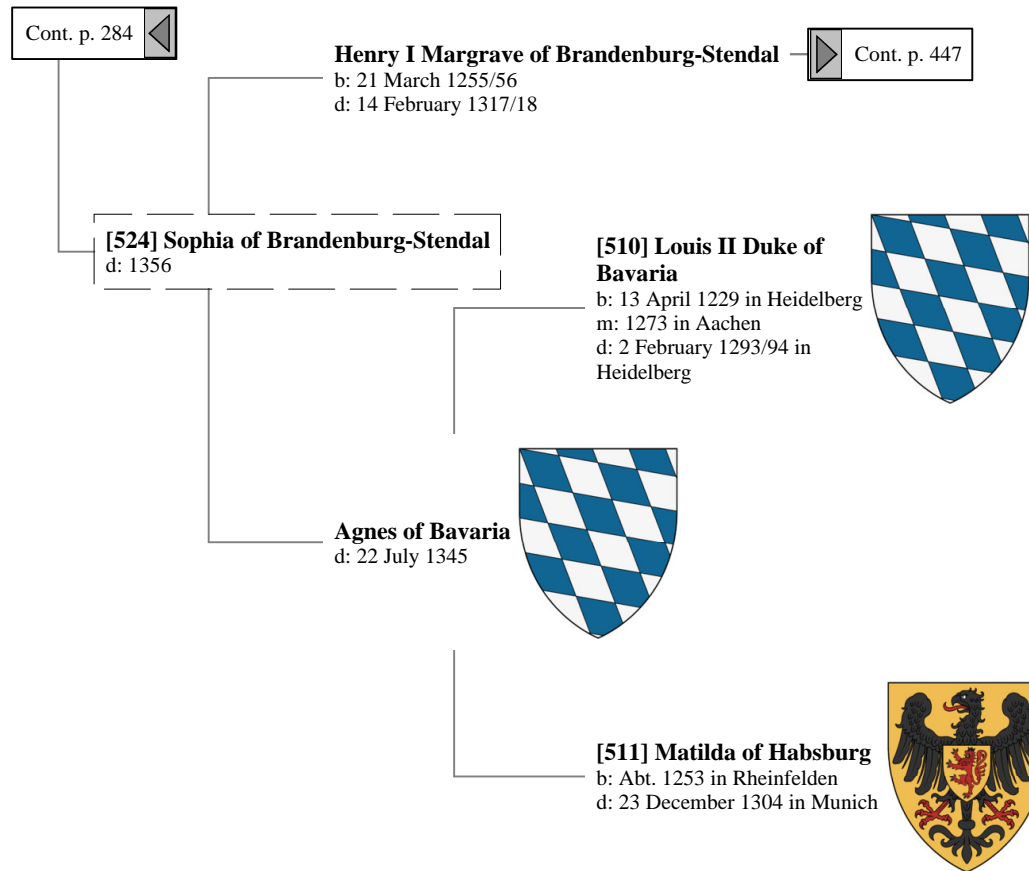

Ancestors of Lilius Stewart of Shambellie (353 of 884)

14th Great-Grandparents

15th Great-Grandparents

16th Great-Grandparents