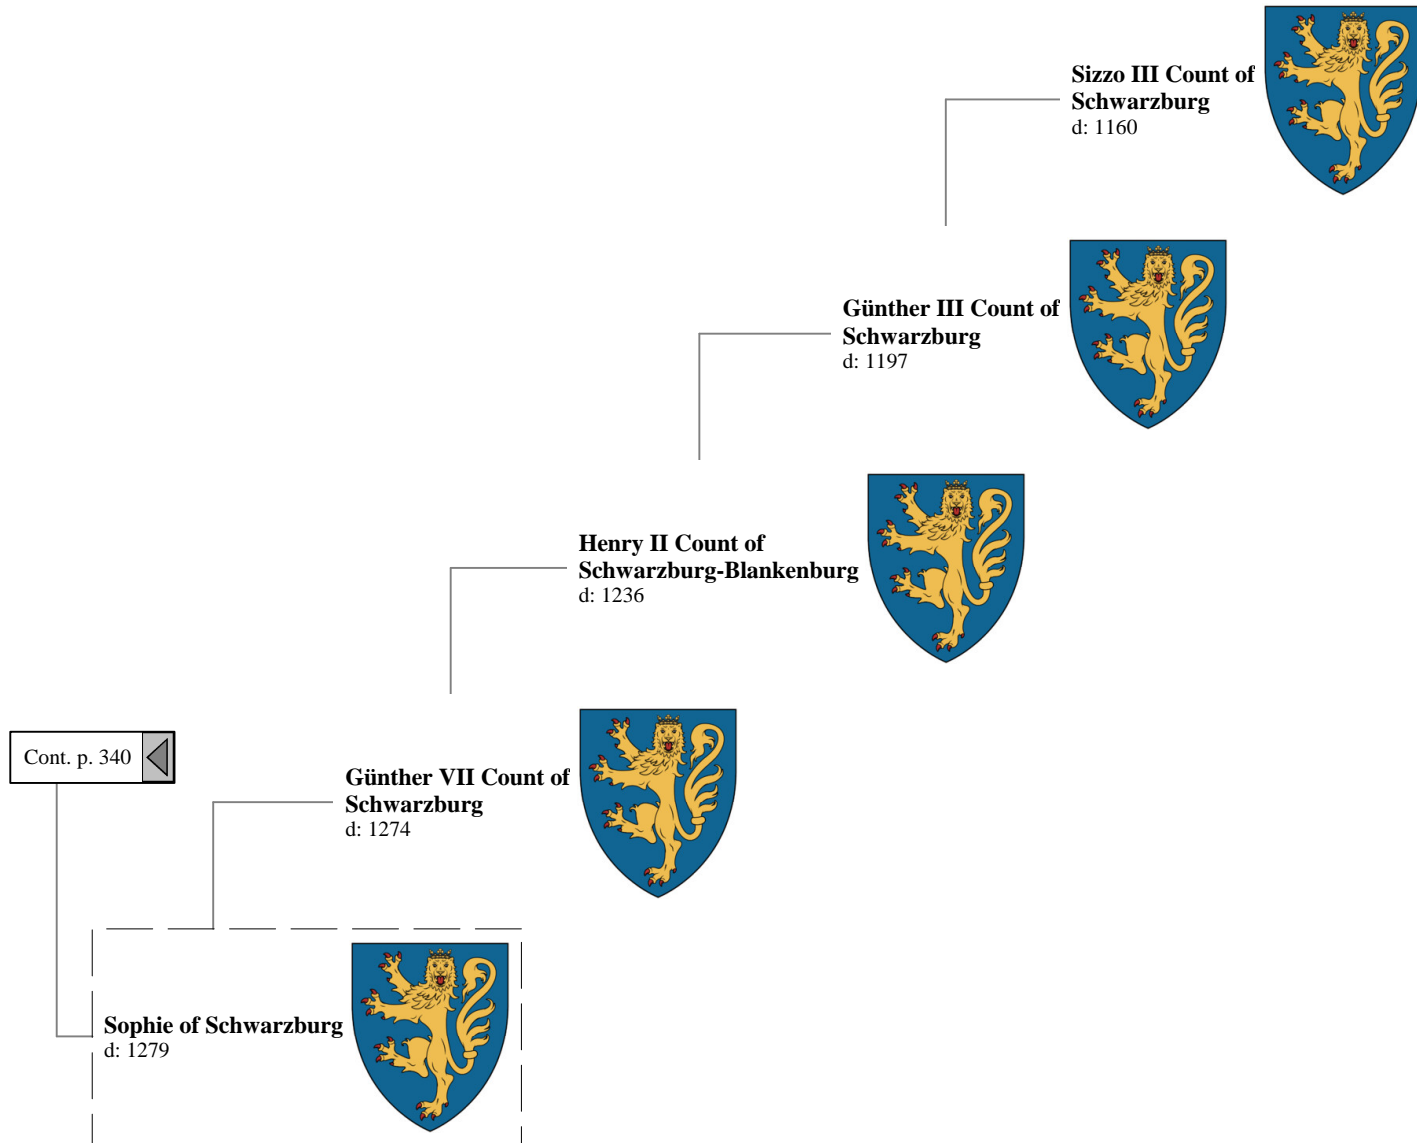

Ancestors of Lilius Stewart of Shambellie (419 of 884)

16th Great-Grandparents

17th Great-Grandparents

18th Great-Grandparents

19th Great-Grandparents

20th Great-Grandparents