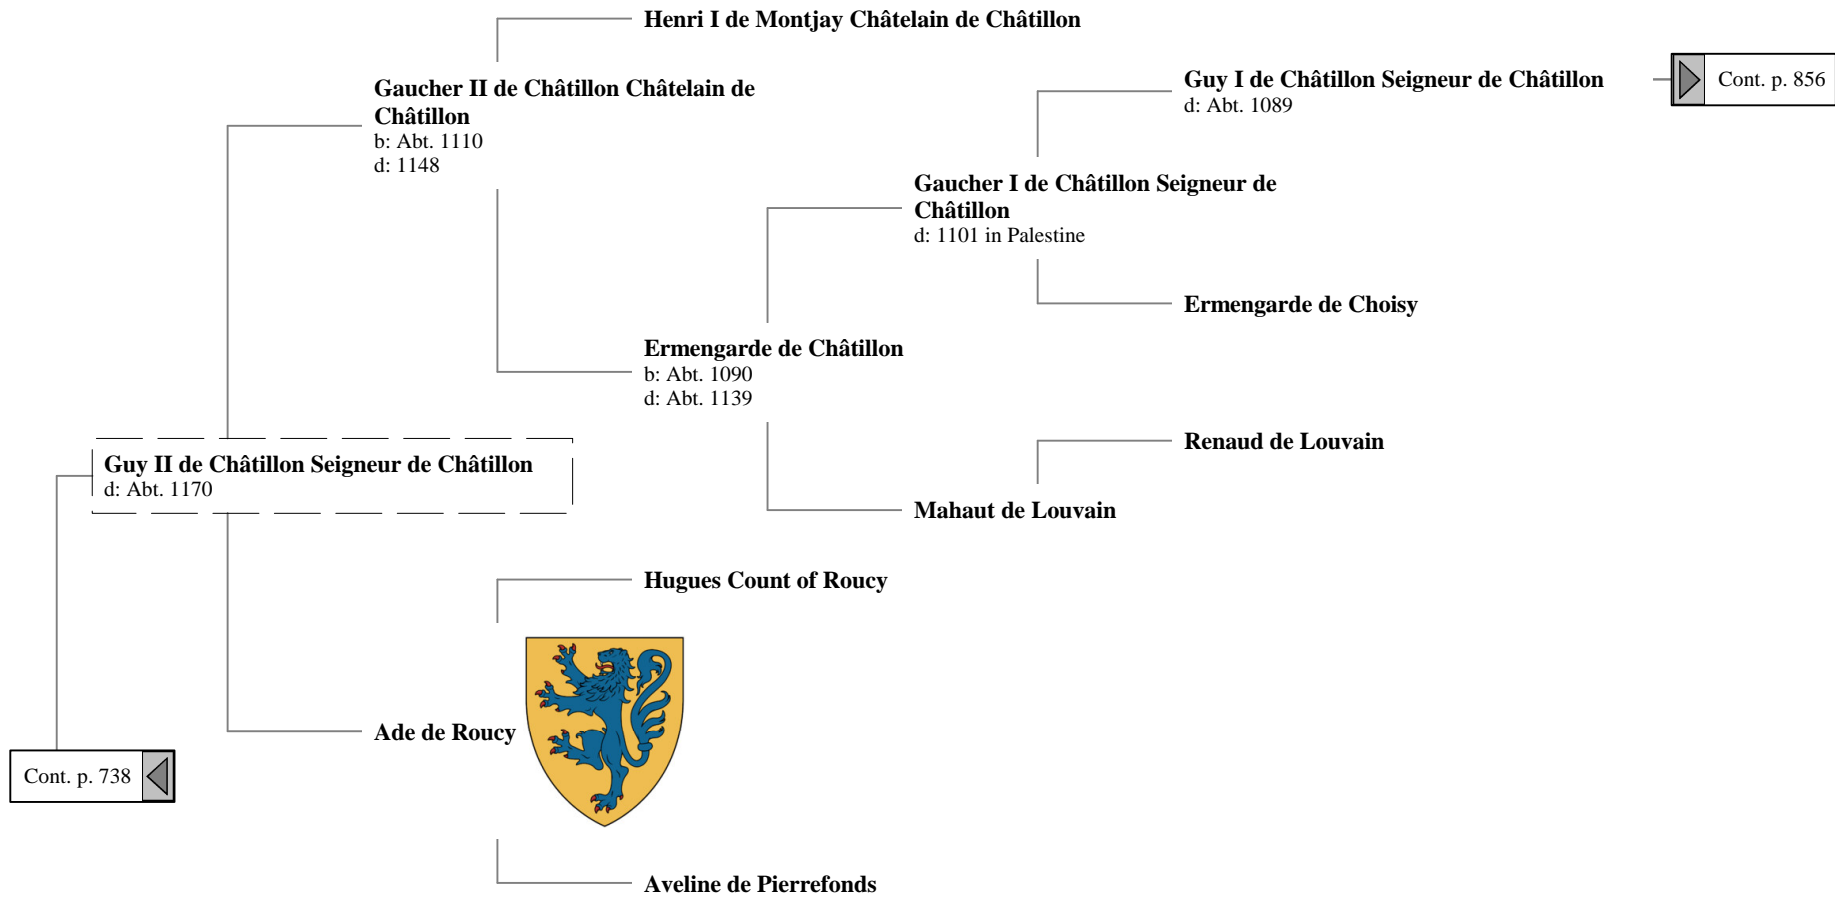

Ancestors of Lilius Stewart of Shambellie (826 of 884)

22nd Great-Grandparents

23rd Great-Grandparents

24th Great-Grandparents

25th Great-Grandparents

26th Great-Grandparents

Ancestors of Liliast Stewart of Shambellie (827 of 884)