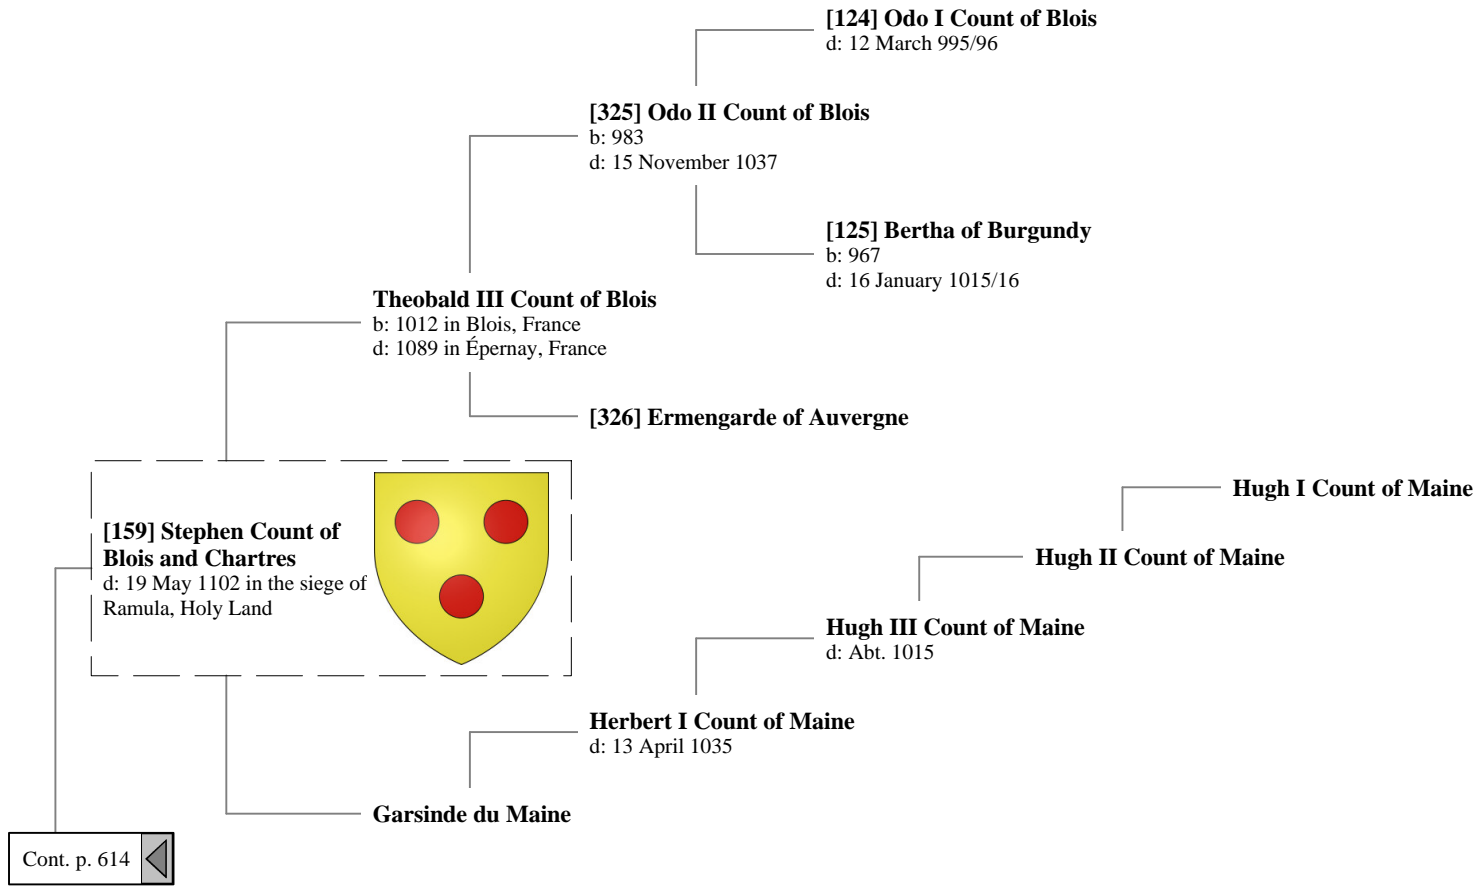

Ancestors of Lilius Stewart of Shambellie (754 of 884)

- 21st Great-Grandparents
- 22nd Great-Grandparents
- 23rd Great-Grandparents
- 24th Great-Grandparents
- 25th Great-Grandparents
- 26th Great-Grandparents