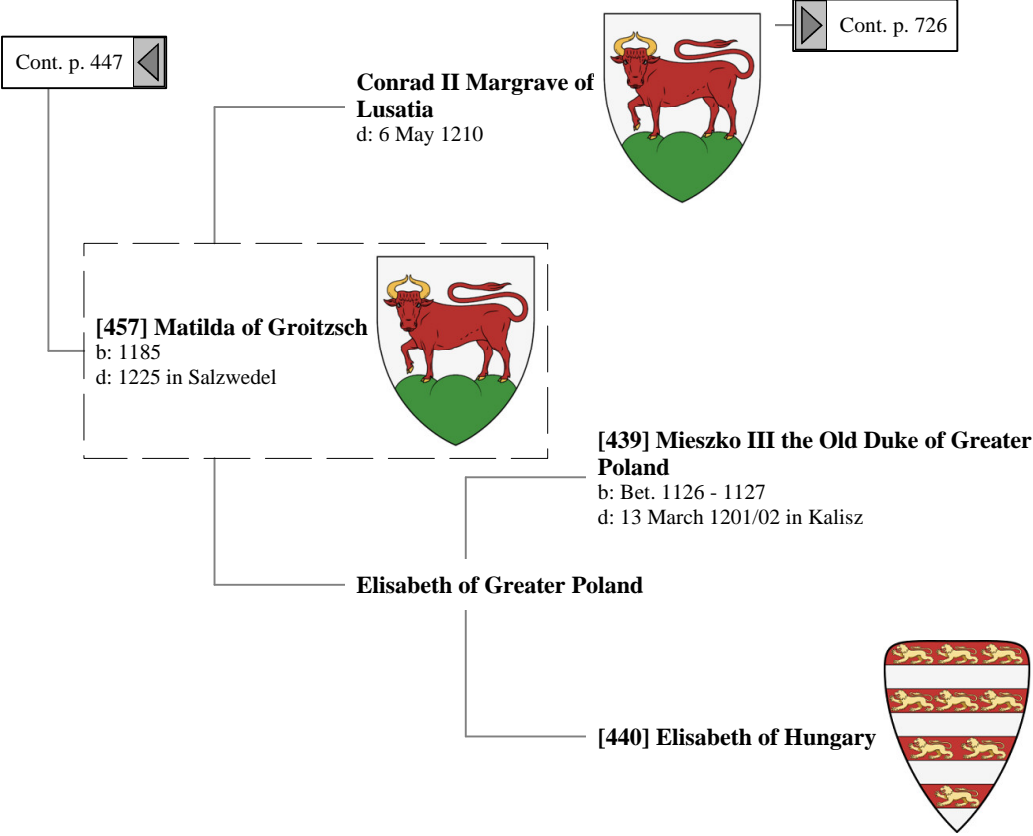

Ancestors of Lilius Stewart of Shambellie (576 of 884)

17th Great-Grandparents   18th Great-Grandparents   19th Great-Grandparents