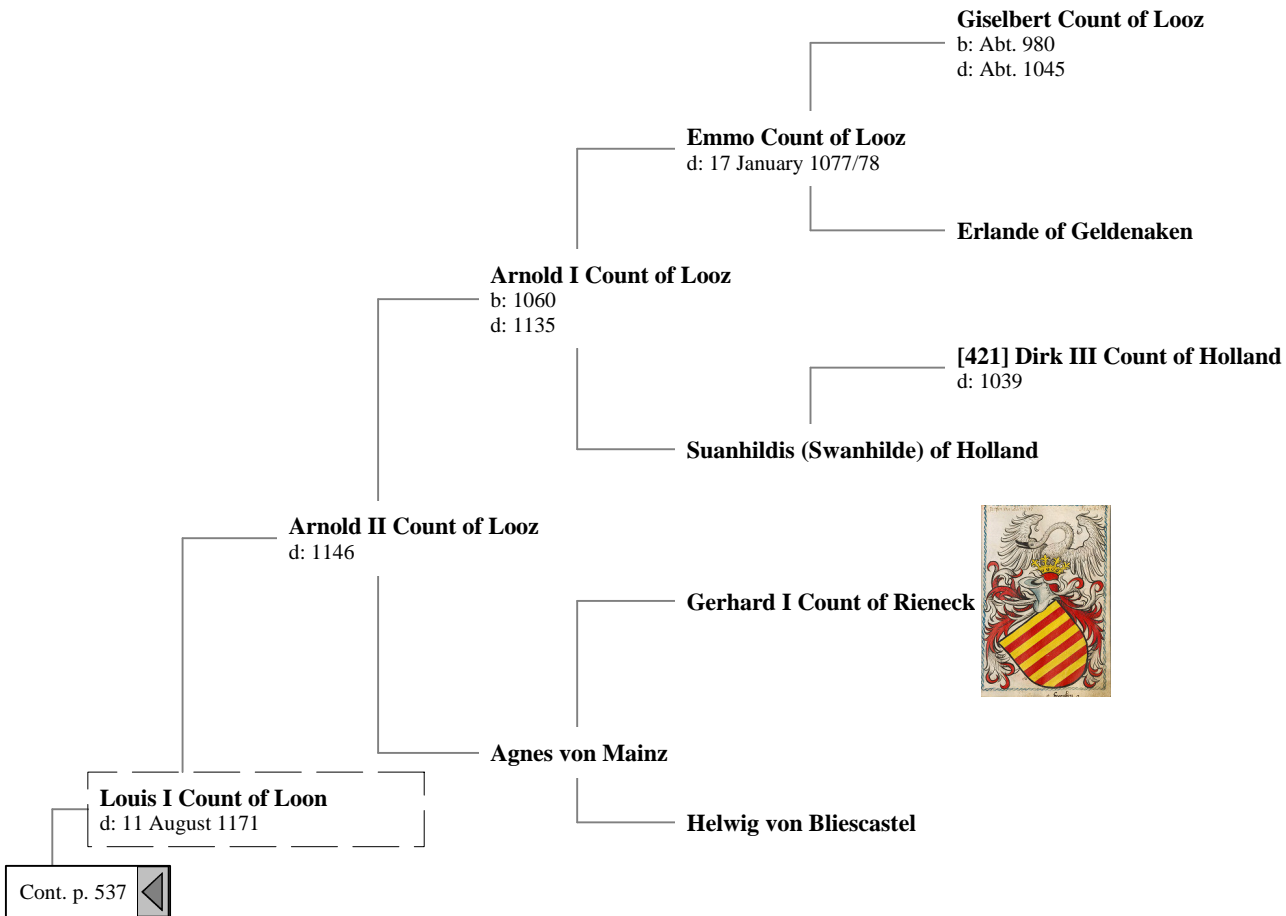

Ancestors of Lilius Stewart of Shambellie (701 of 884)

- 21st Great-Grandparents
- 22nd Great-Grandparents
- 23rd Great-Grandparents
- 24th Great-Grandparents
- 25th Great-Grandparents