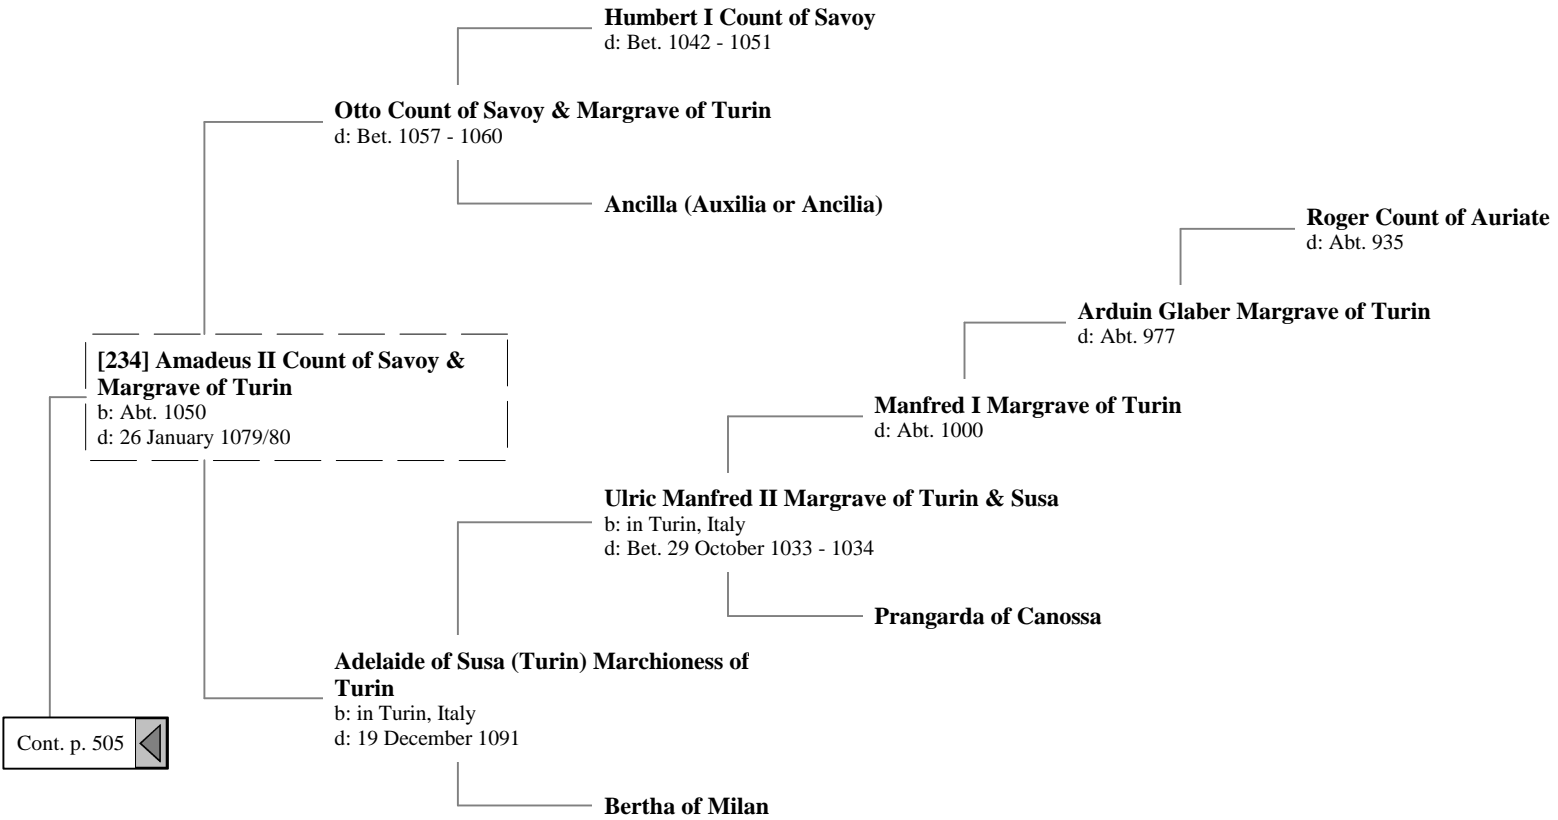

Ancestors of Lilius Stewart of Shambellie (662 of 884)

- 22nd Great-Grandparents
- 23rd Great-Grandparents
- 24th Great-Grandparents
- 25th Great-Grandparents
- 26th Great-Grandparents
- 27th Great-Grandparents