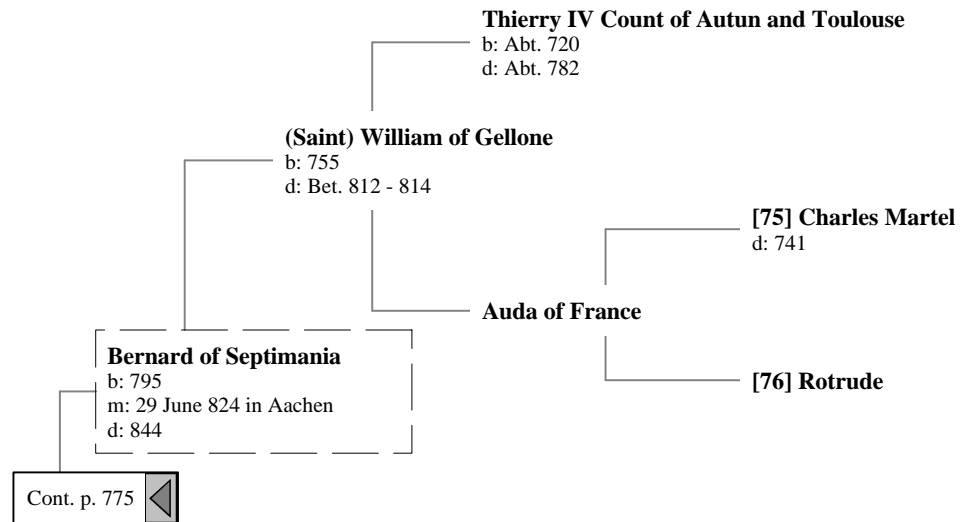

Ancestors of Lilius Stewart of Shambellie (839 of 884)

30th Great-Grandparents

31st Great-Grandparents

32nd Great-Grandparents

33rd Great-Grandparents