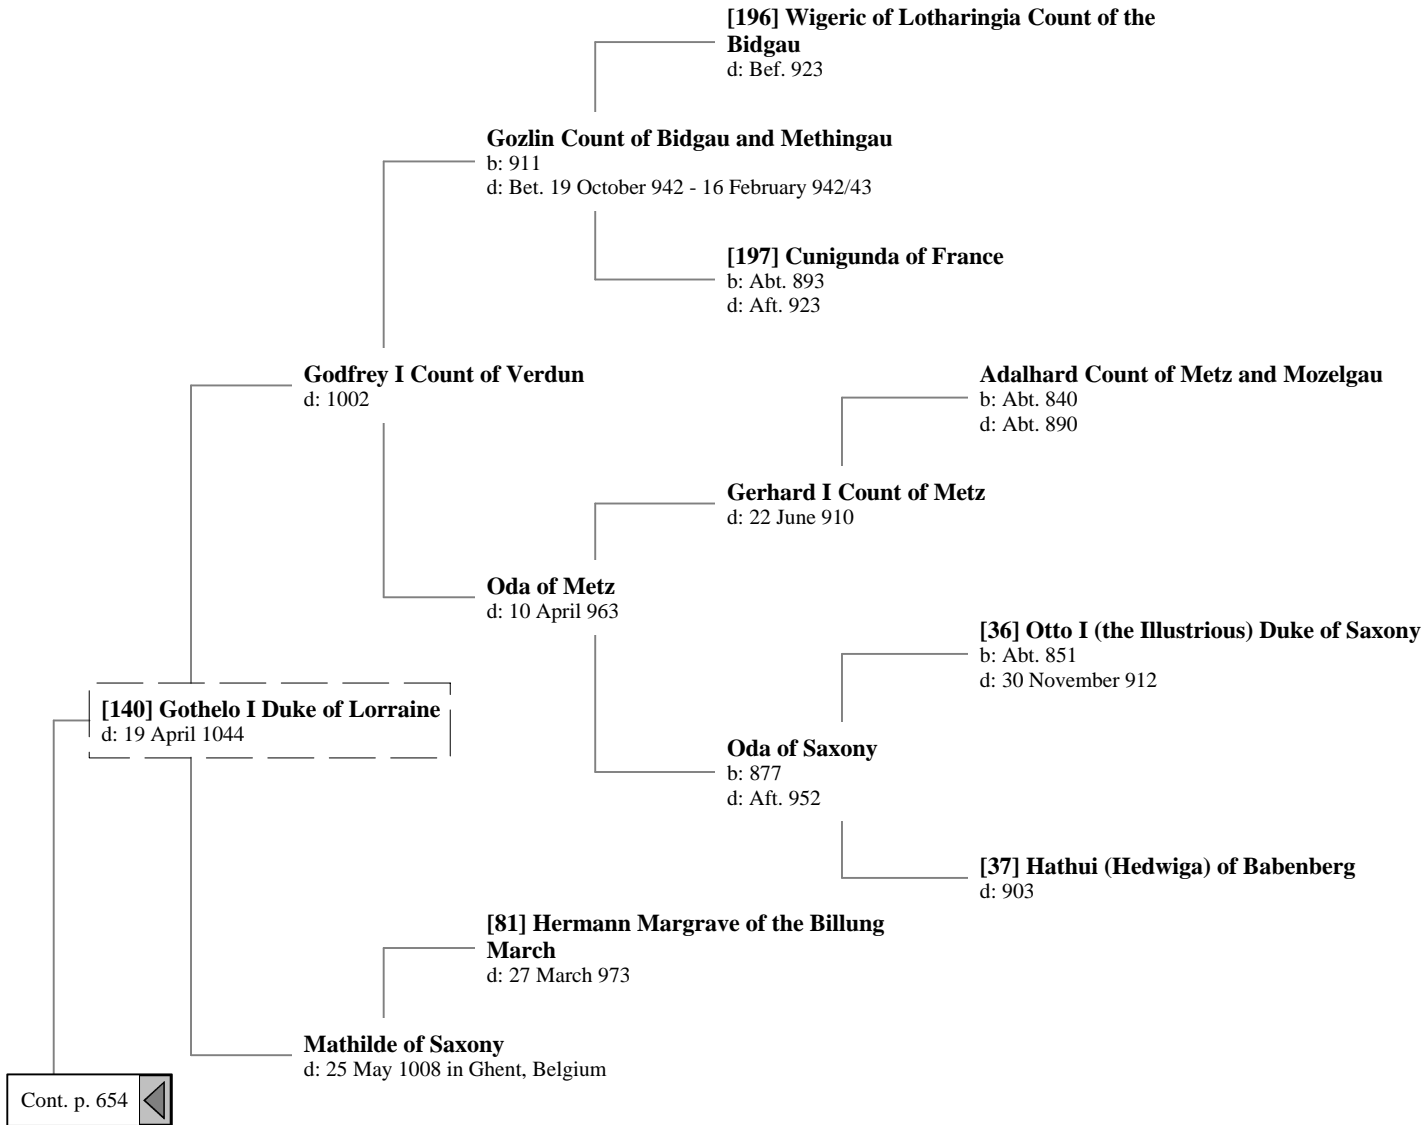

Cont. p. 652

Ancestors of Lilius Stewart of Shambellie (783 of 884)

- 23rd Great-Grandparents
- 24th Great-Grandparents
- 25th Great-Grandparents
- 26th Great-Grandparents
- 27th Great-Grandparents

Ancestors of Lilius Stewart of Shambellie (784 of 884)