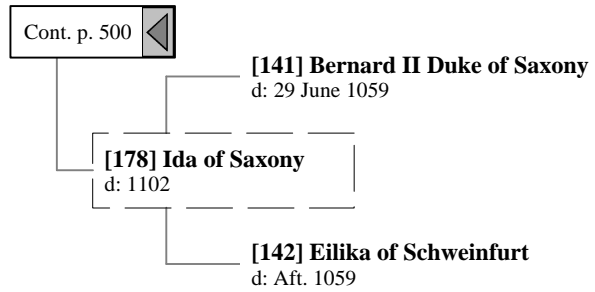

Ancestors of Lilius Stewart of Shambellie (655 of 884)

21st Great-Grandparents

22nd Great-Grandparents