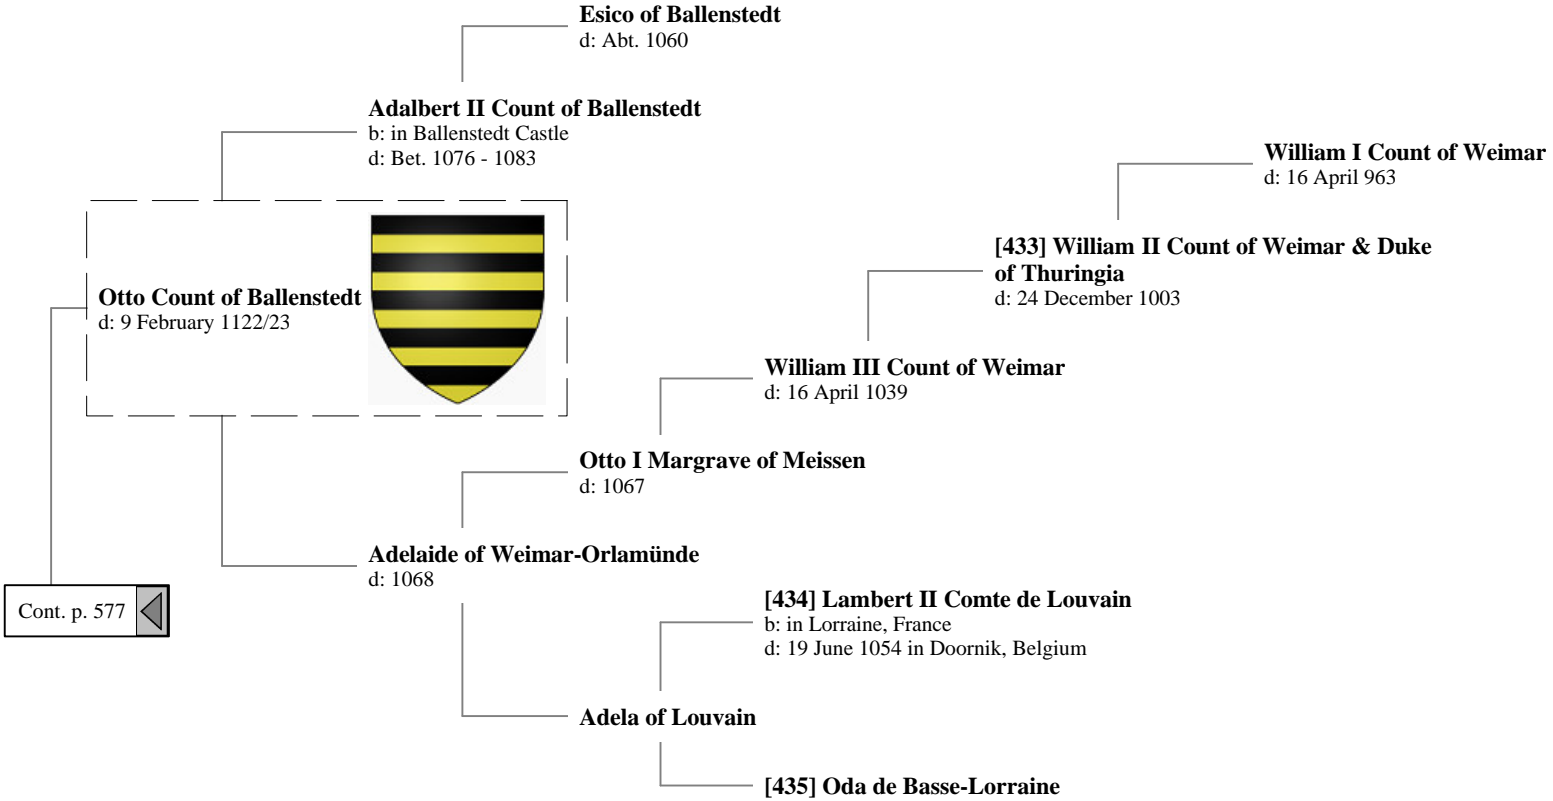

Ancestors of Lilius Stewart of Shambellie (727 of 884)

- 20th Great-Grandparents
- 21st Great-Grandparents
- 22nd Great-Grandparents
- 23rd Great-Grandparents
- 24th Great-Grandparents
- 25th Great-Grandparents