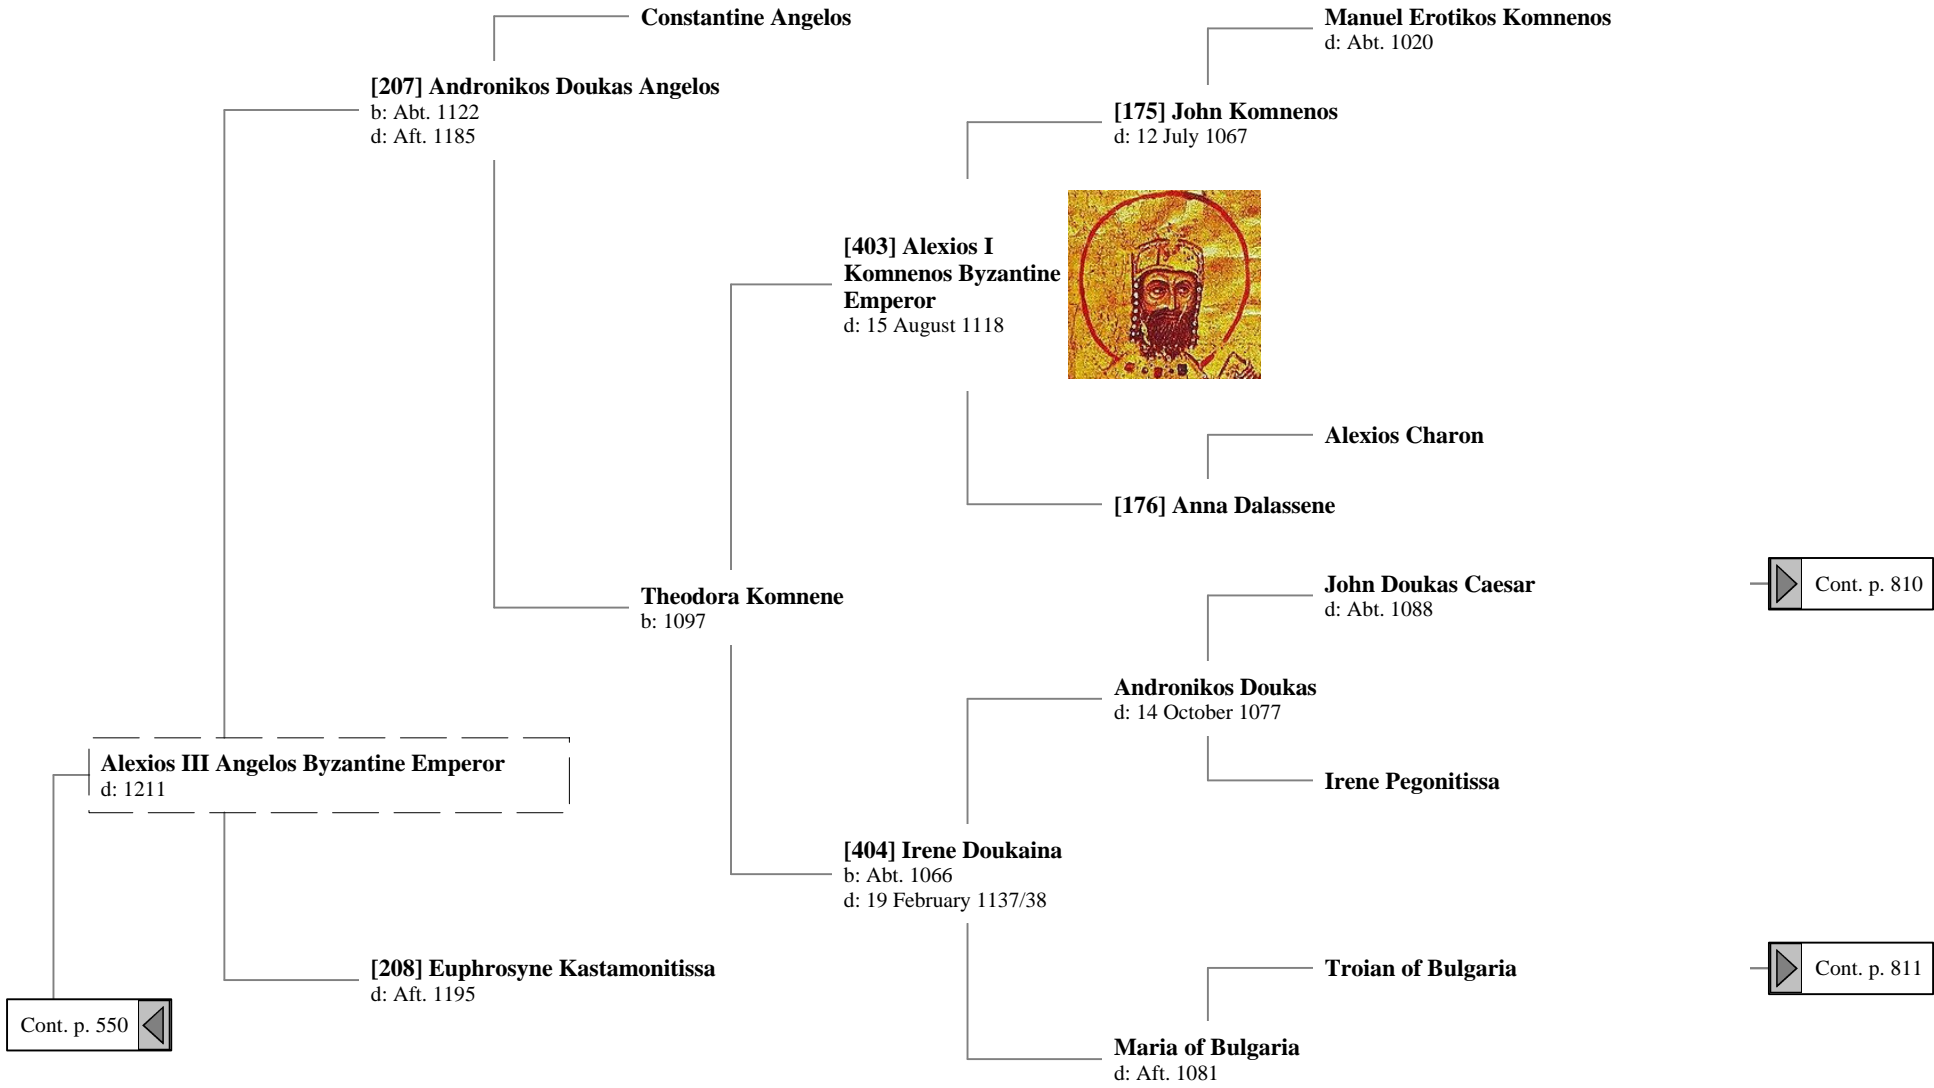

Ancestors of Lilius Stewart of Shambellie (709 of 884)

- 20th Great-Grandparents
- 21st Great-Grandparents
- 22nd Great-Grandparents
- 23rd Great-Grandparents
- 24th Great-Grandparents
- 25th Great-Grandparents