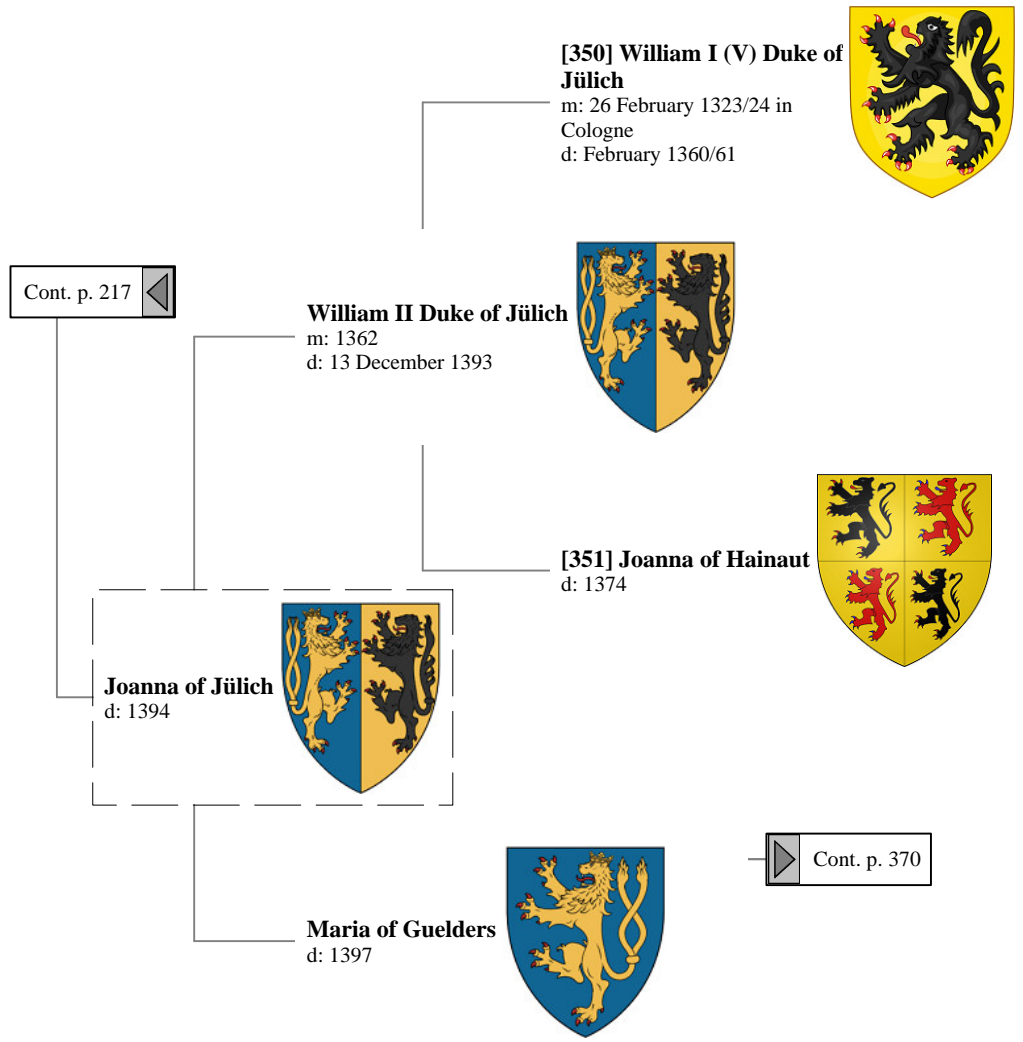

13th Great-Grandparents

14th Great-Grandparents

15th Great-Grandparents

16th Great-Grandparents

Ancestors of Lilius Stewart of Shambellie (293 of 884)

12th Great-Grandparents

13th Great-Grandparents

14th Great-Grandparents