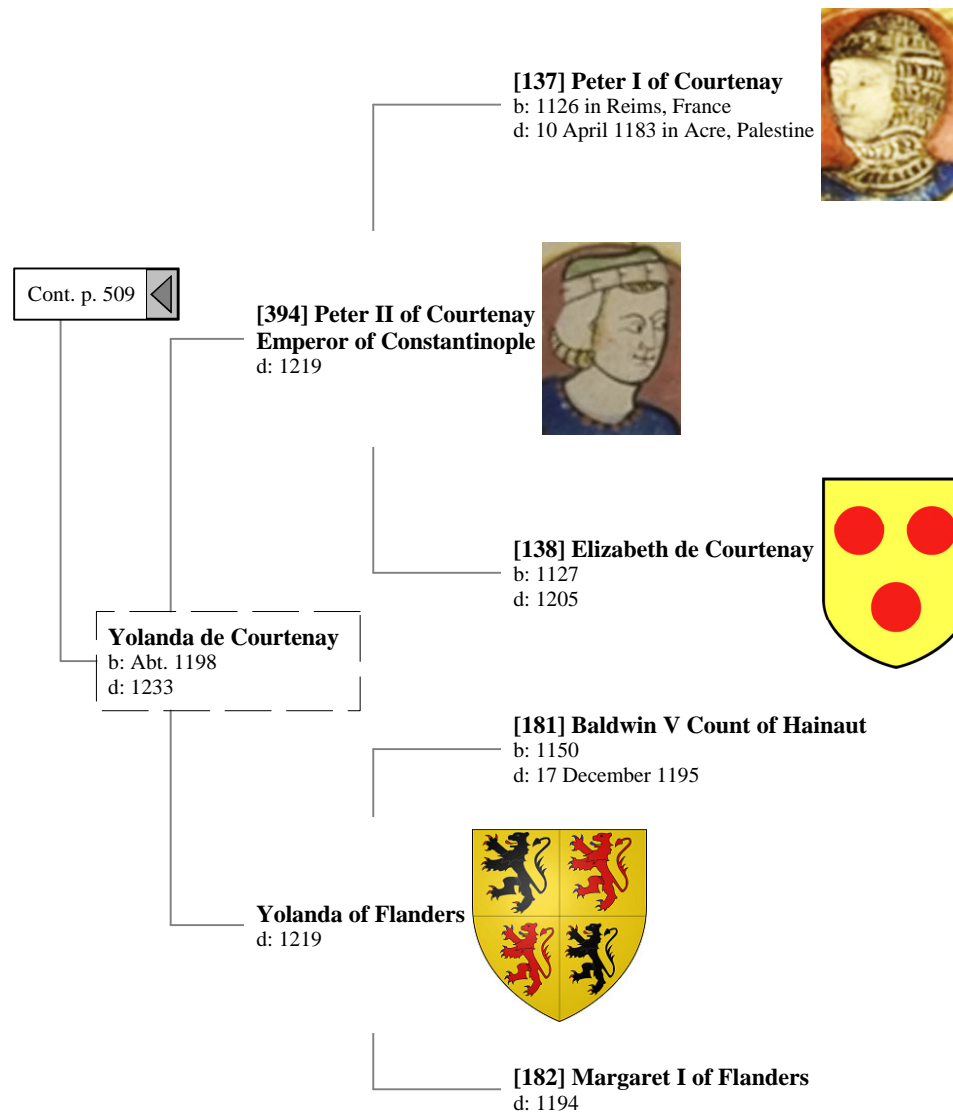

Ancestors of Lilius Stewart of Shambellie (664 of 884)

18th Great-Grandparents

19th Great-Grandparents

20th Great-Grandparents