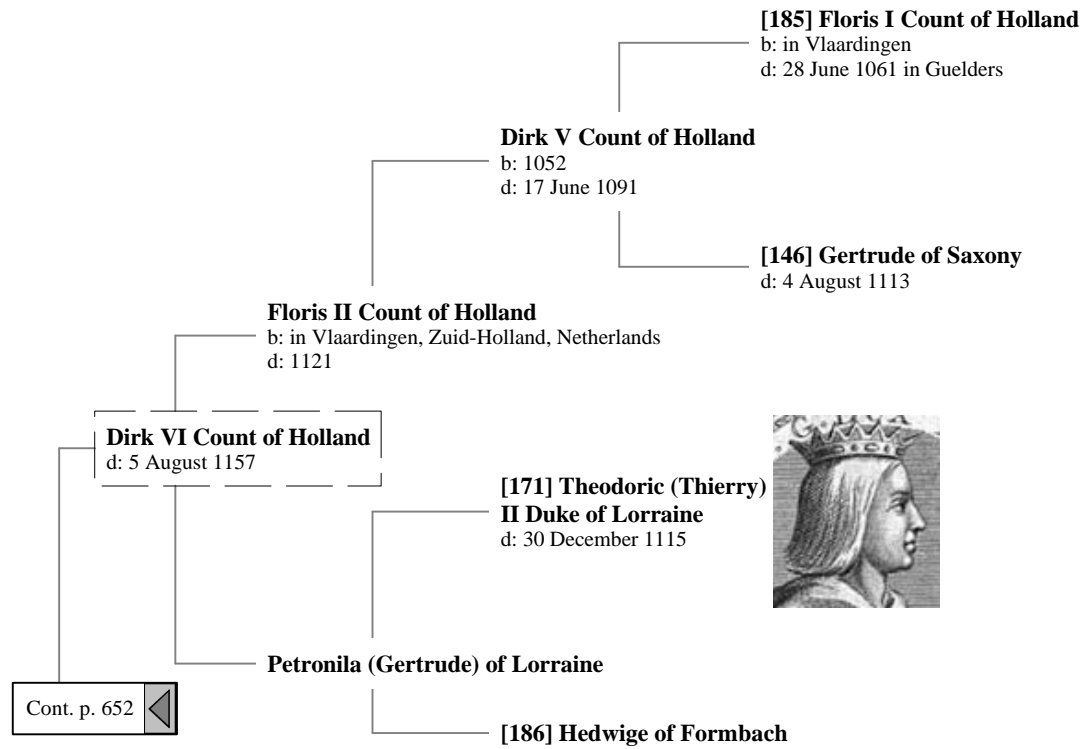

Ancestors of Lilius Stewart of Shambellie (781 of 884)

20th Great-Grandparents

21st Great-Grandparents

22nd Great-Grandparents

23rd Great-Grandparents