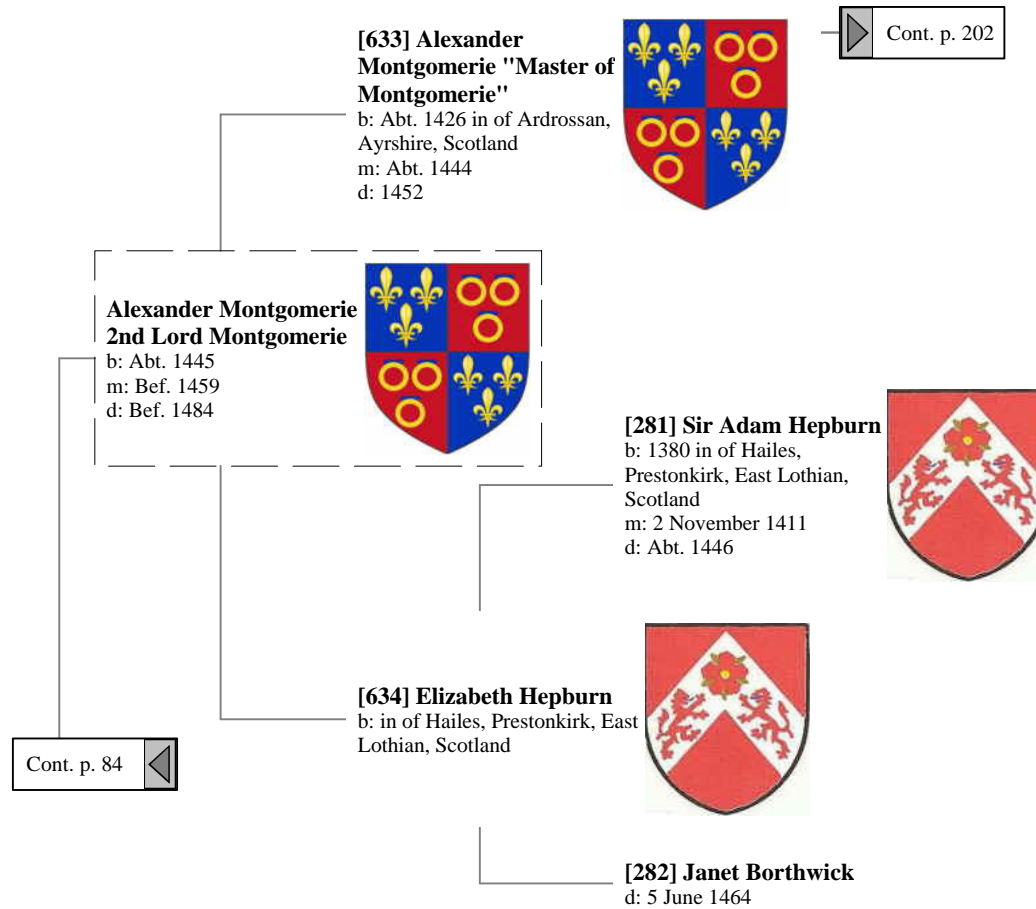

Ancestors of Lilius Stewart of Shambellie (139 of 884)

9th Great-Grandparents

10th Great-Grandparents

11th Great-Grandparents