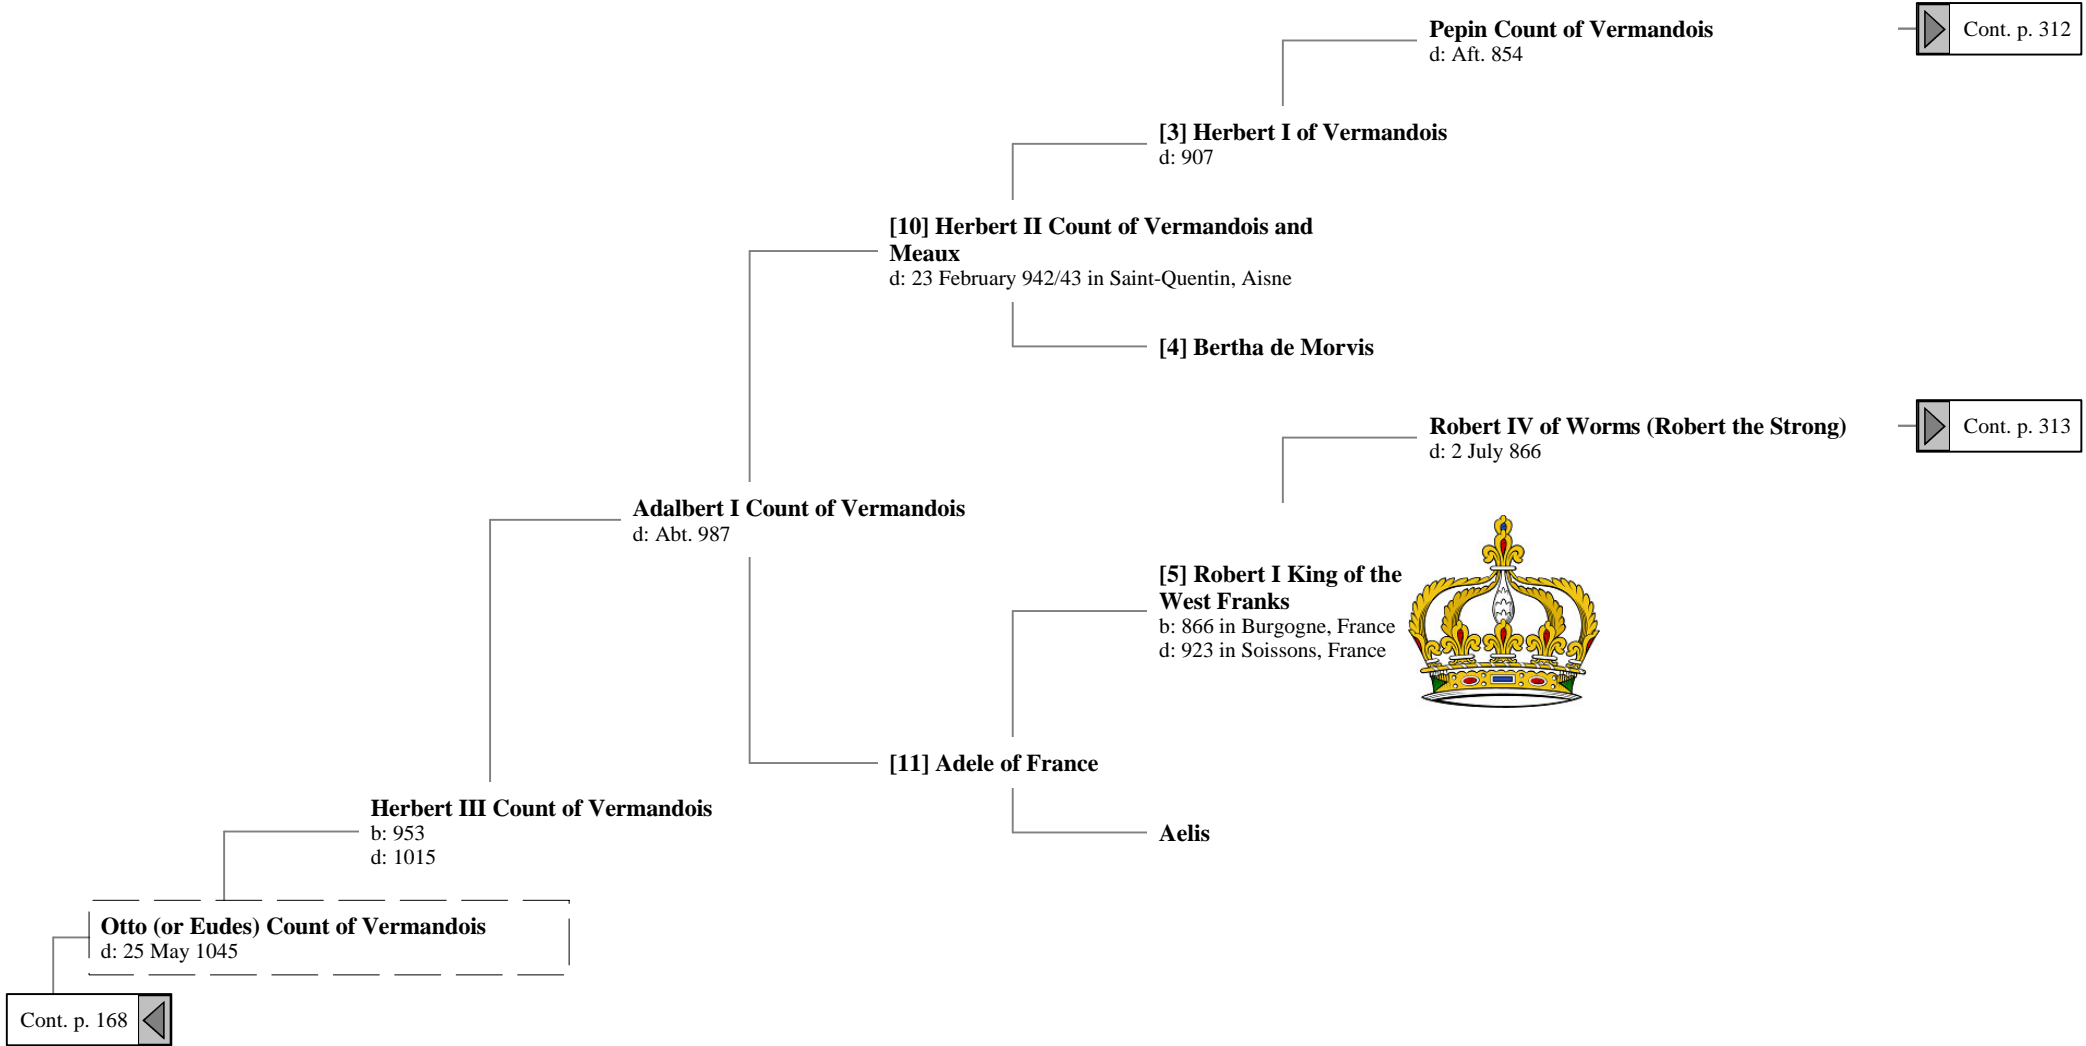

Cont. p. 309

[80] **Anna of Kiev**
d: 5 September 1075

Cont. p. 168

Ancestors of Lilius Stewart of Shambellie (234 of 884)

- 21st Great-Grandparents
- 22nd Great-Grandparents
- 23rd Great-Grandparents
- 24th Great-Grandparents
- 25th Great-Grandparents
- 26th Great-Grandparents