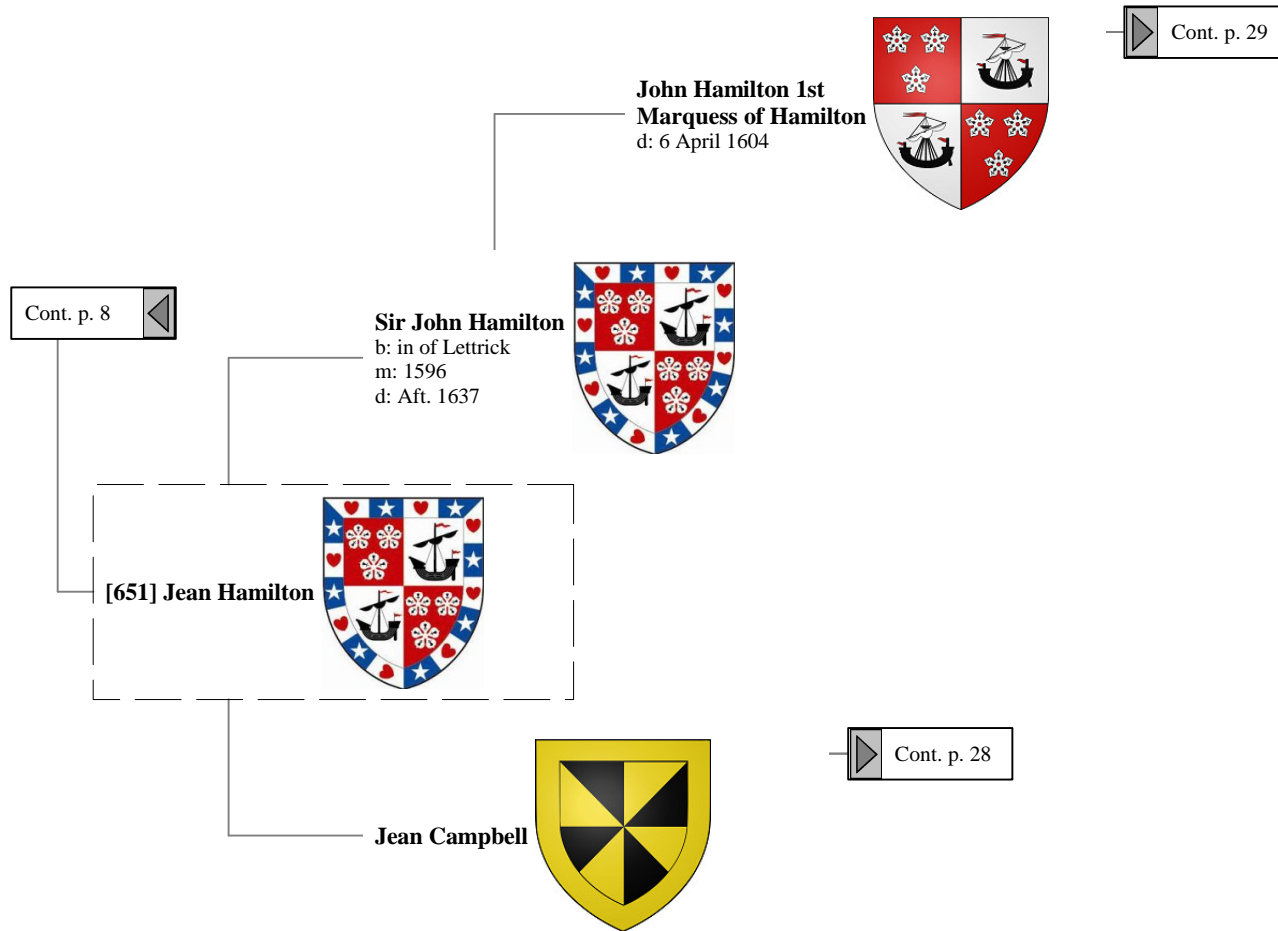

Agnes Stewart

Cont. p. 22

**Sir Andrew Agnew 2nd
 Baronet of Lochnaw**
 b: Abt. 1599 in Lochnaw, Leswalt,
 Wigtownshire, Scotland
 m: Abt. 22 March 1624/25
 d: 1671 in Lochnaw, Leswalt,
 Wigtownshire, Scotland

Cont. p. 21

Margaret Kennedy
 b: in of Culzean, Kirkoswald,
 Ayrshire, Scotland

Cont. p. 7

Ancestors of Liliast Stewart of Shambellie (14 of 884)

3rd Great-Grandparents

4th Great-Grandparents

5th Great-Grandparents

Ancestors of Liliast Stewart of Shambellie (15 of 884)

3rd Great-Grandparents

4th Great-Grandparents

5th Great-Grandparents

Ancestors of Liliast Stewart of Shambellie (16 of 884)

4th Great-Grandparents 5th Great-Grandparents 6th Great-Grandparents 7th Great-Grandparents