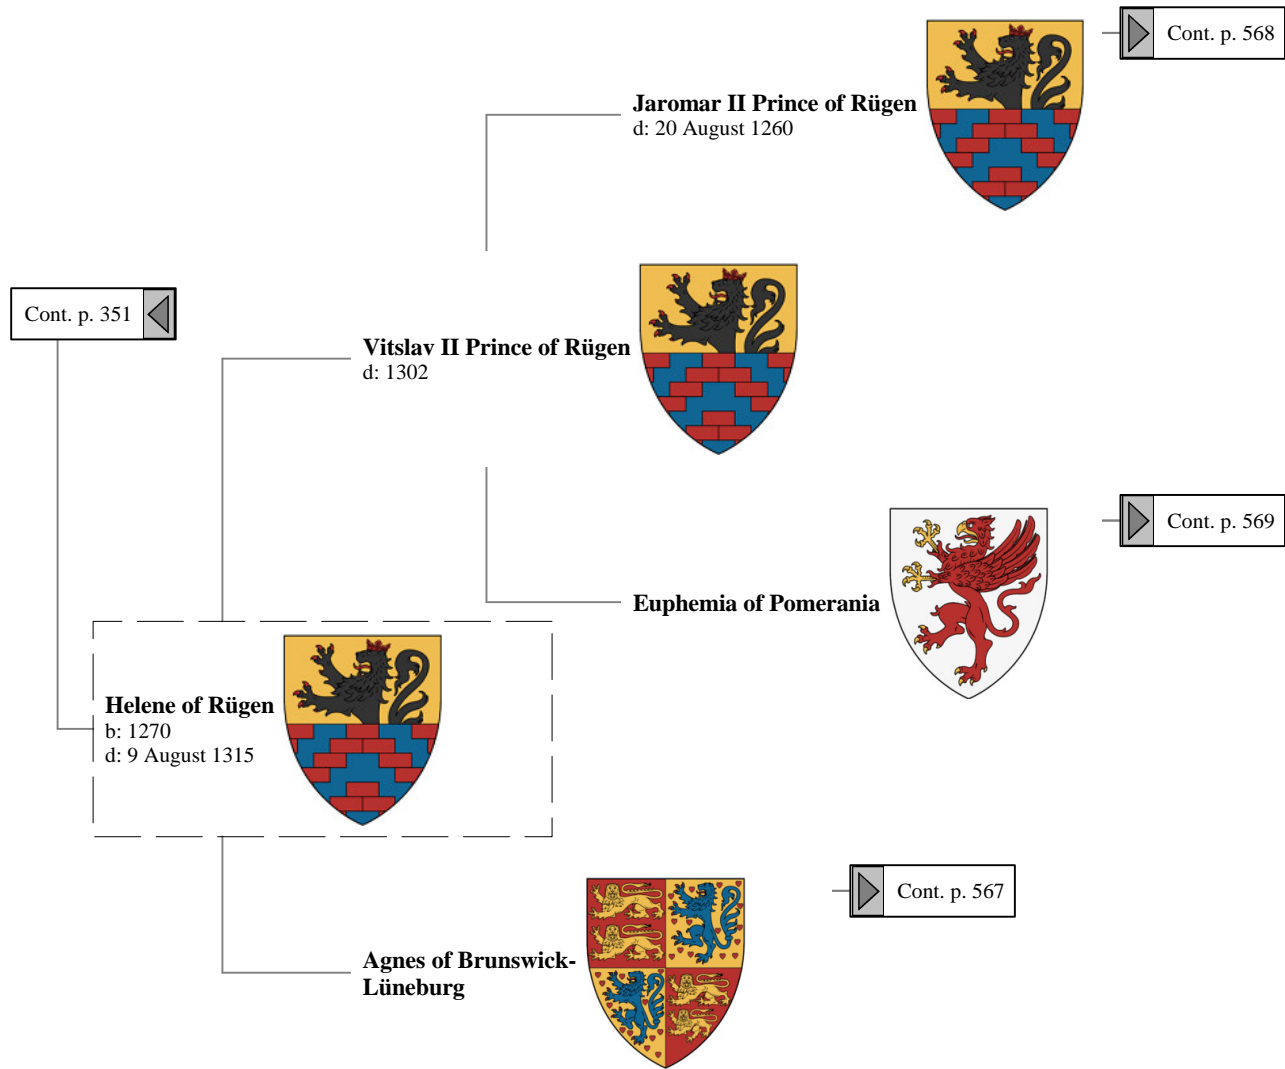

Ancestors of Lilius Stewart of Shambellie (443 of 884)

15th Great-Grandparents   16th Great-Grandparents   17th Great-Grandparents