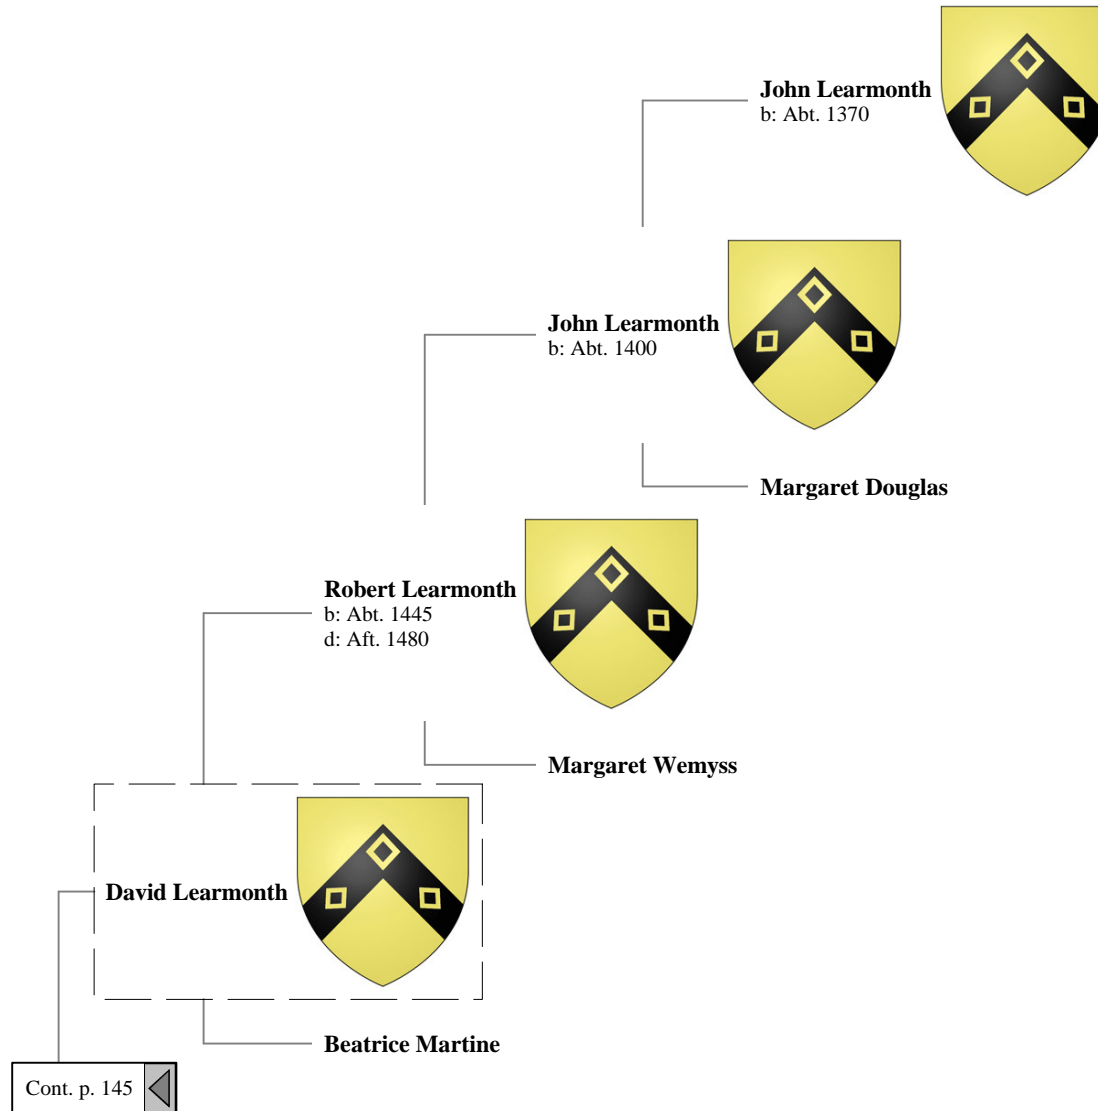

Ancestors of Lilius Stewart of Shambellie (204 of 884)

9th Great-Grandparents

10th Great-Grandparents

11th Great-Grandparents

12th Great-Grandparents