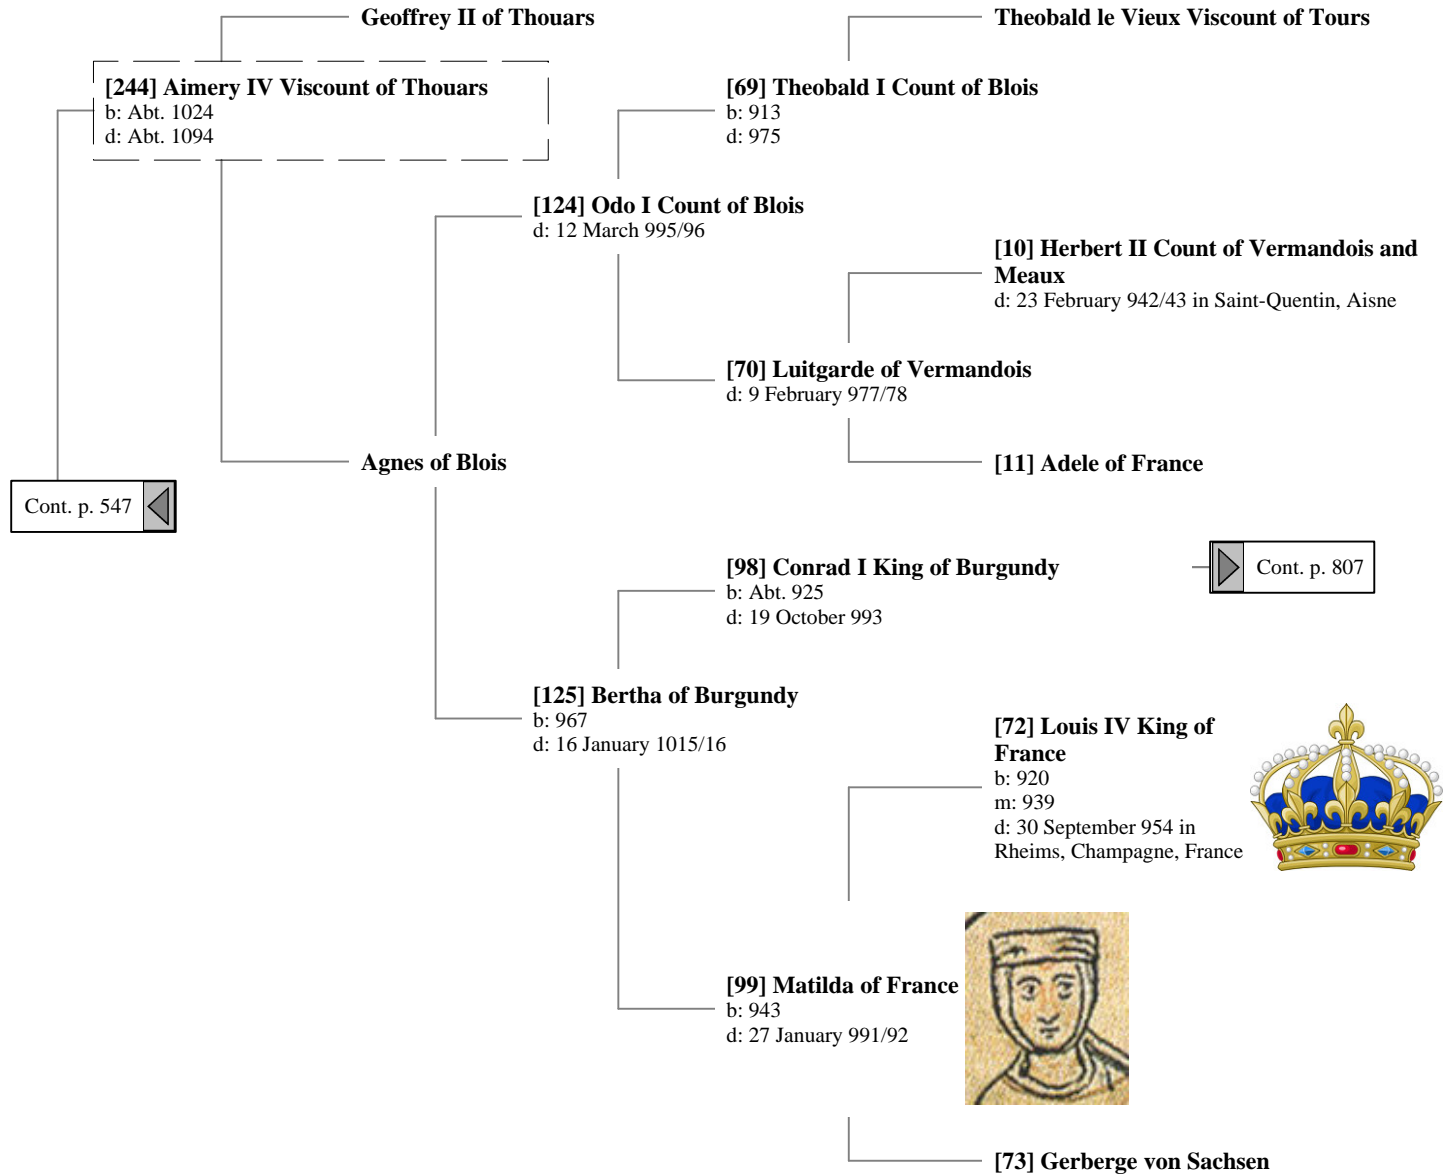

Ancestors of Liliast Stewart of Shambellie (706 of 884)

24th Great-Grandparents

25th Great-Grandparents

Cont. p. 547

Geoffrey de Mauleon

[245] Aremgarde de Mauleon

b: Abt. 1030

d: Abt. 1070