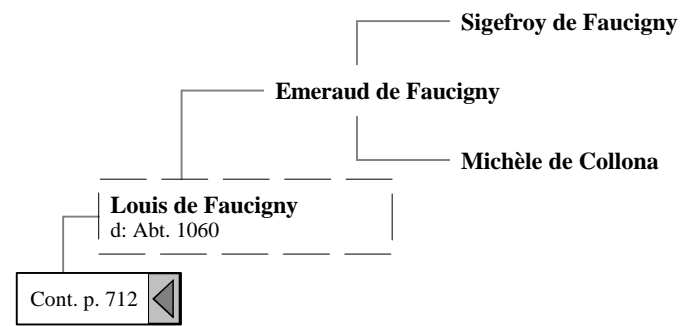

Ancestors of Lilius Stewart of Shambellie (816 of 884)

24th Great-Grandparents   25th Great-Grandparents   26th Great-Grandparents