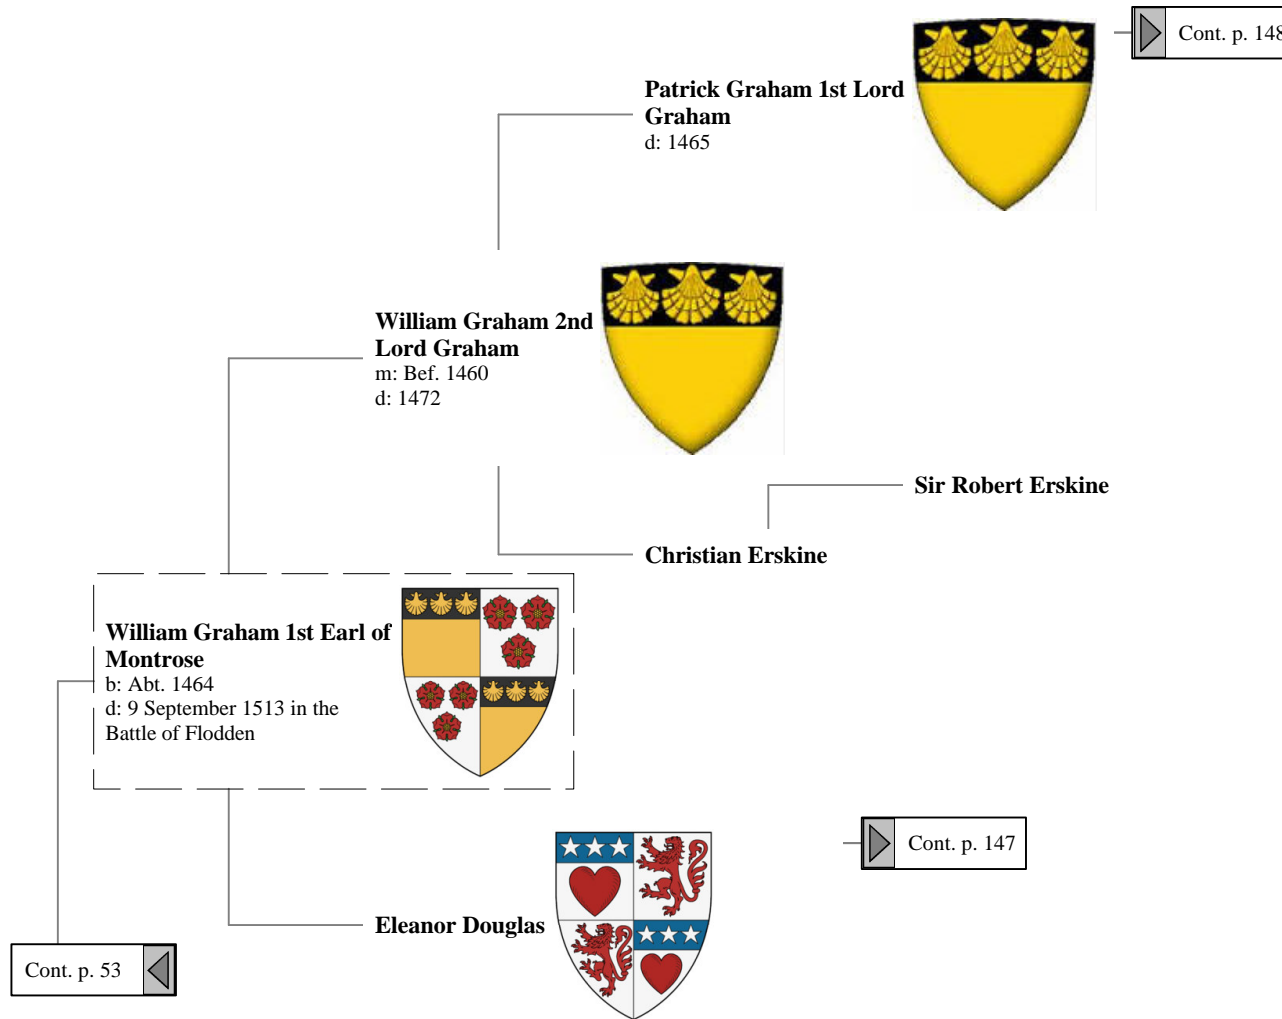

Ancestors of Liliast Stewart of Shambellie (93 of 884)

8th Great-Grandparents

9th Great-Grandparents

10th Great-Grandparents

11th Great-Grandparents