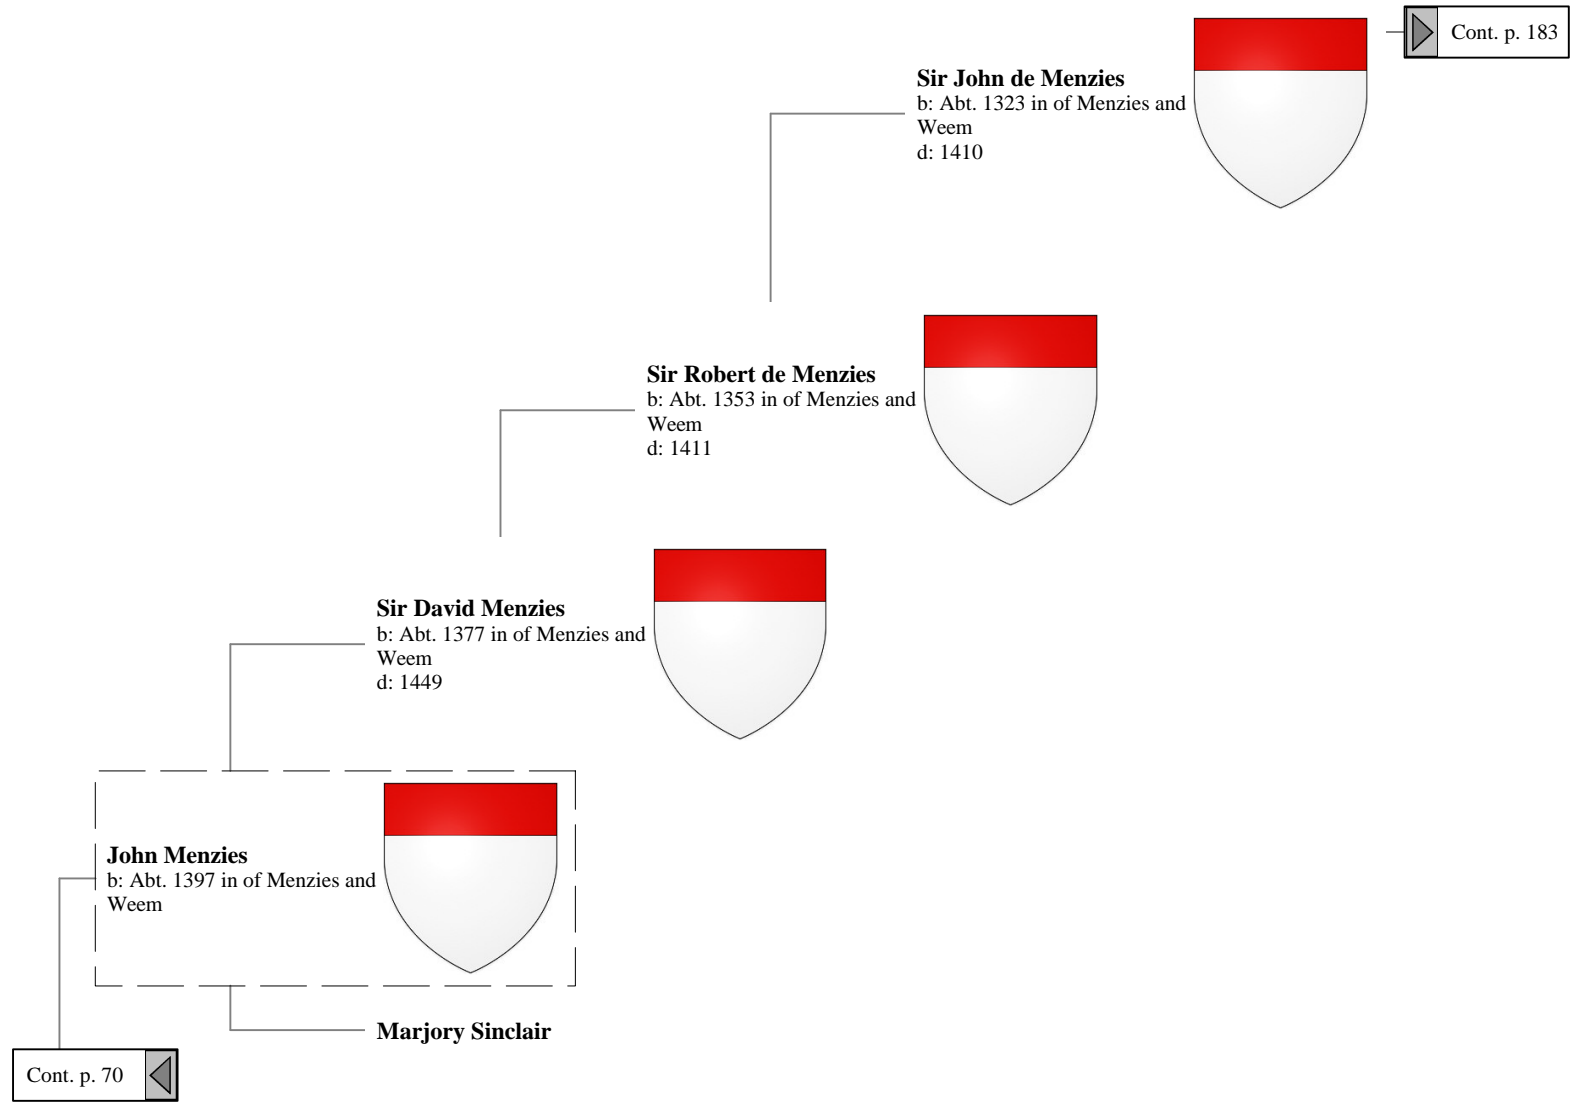

Cont. p. 70

Ancestors of Lilius Stewart of Shambellie (120 of 884)

11th Great-Grandparents 12th Great-Grandparents 13th Great-Grandparents 14th Great-Grandparents

Ancestors of Lilius Stewart of Shambellie (121 of 884)