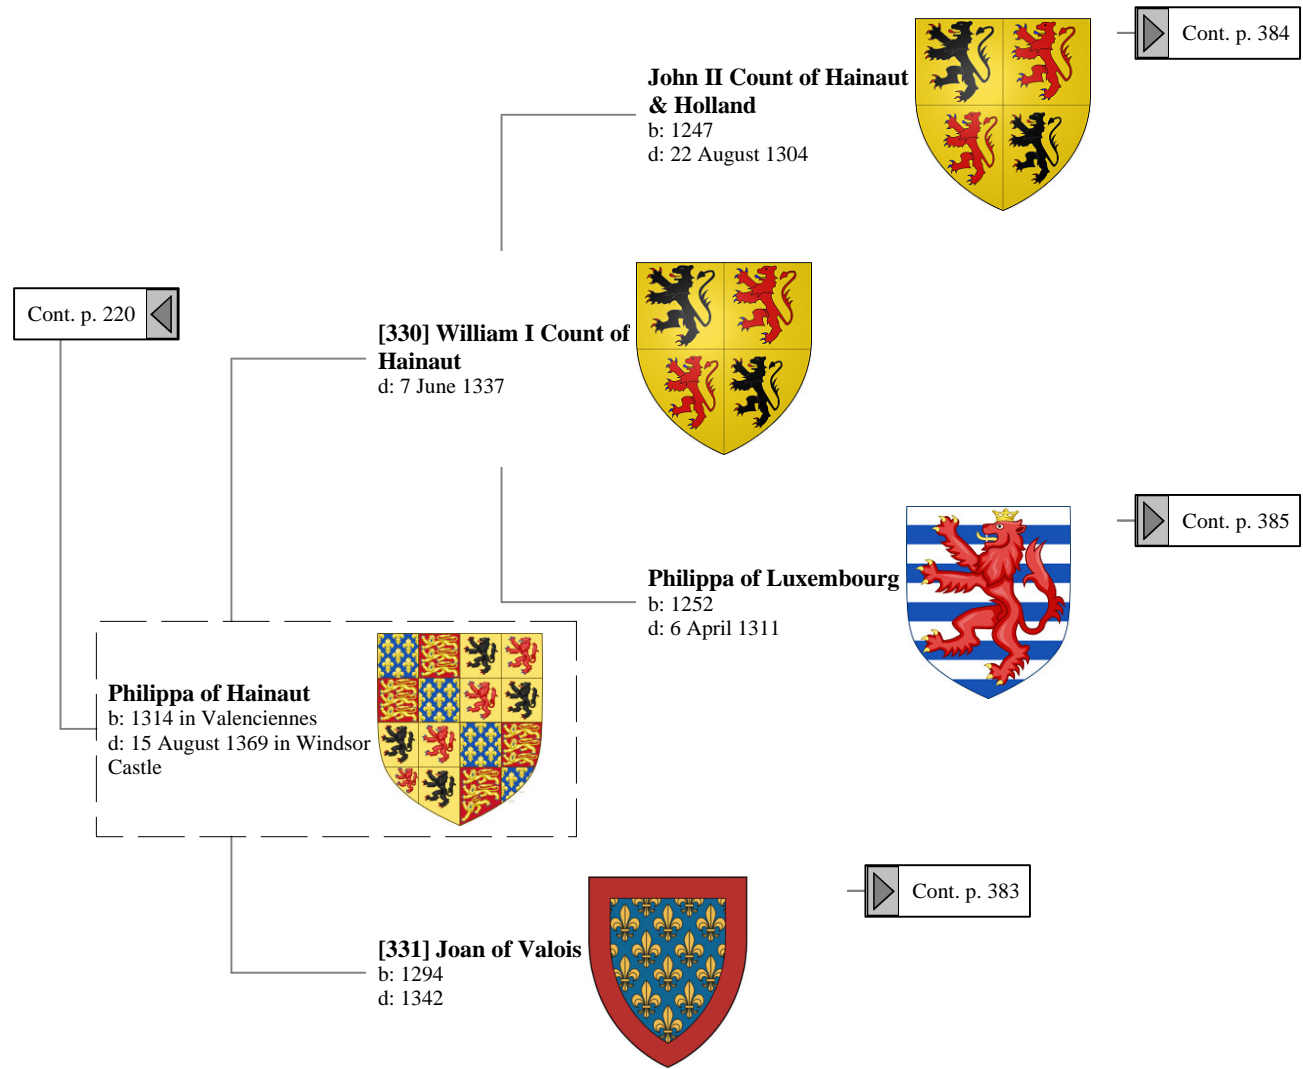

13th Great-Grandparents

14th Great-Grandparents

15th Great-Grandparents

Ancestors of Lilius Stewart of Shambellie (299 of 884)

13th Great-Grandparents 14th Great-Grandparents 15th Great-Grandparents

Ancestors of Lilius Stewart of Shambellie (300 of 884)