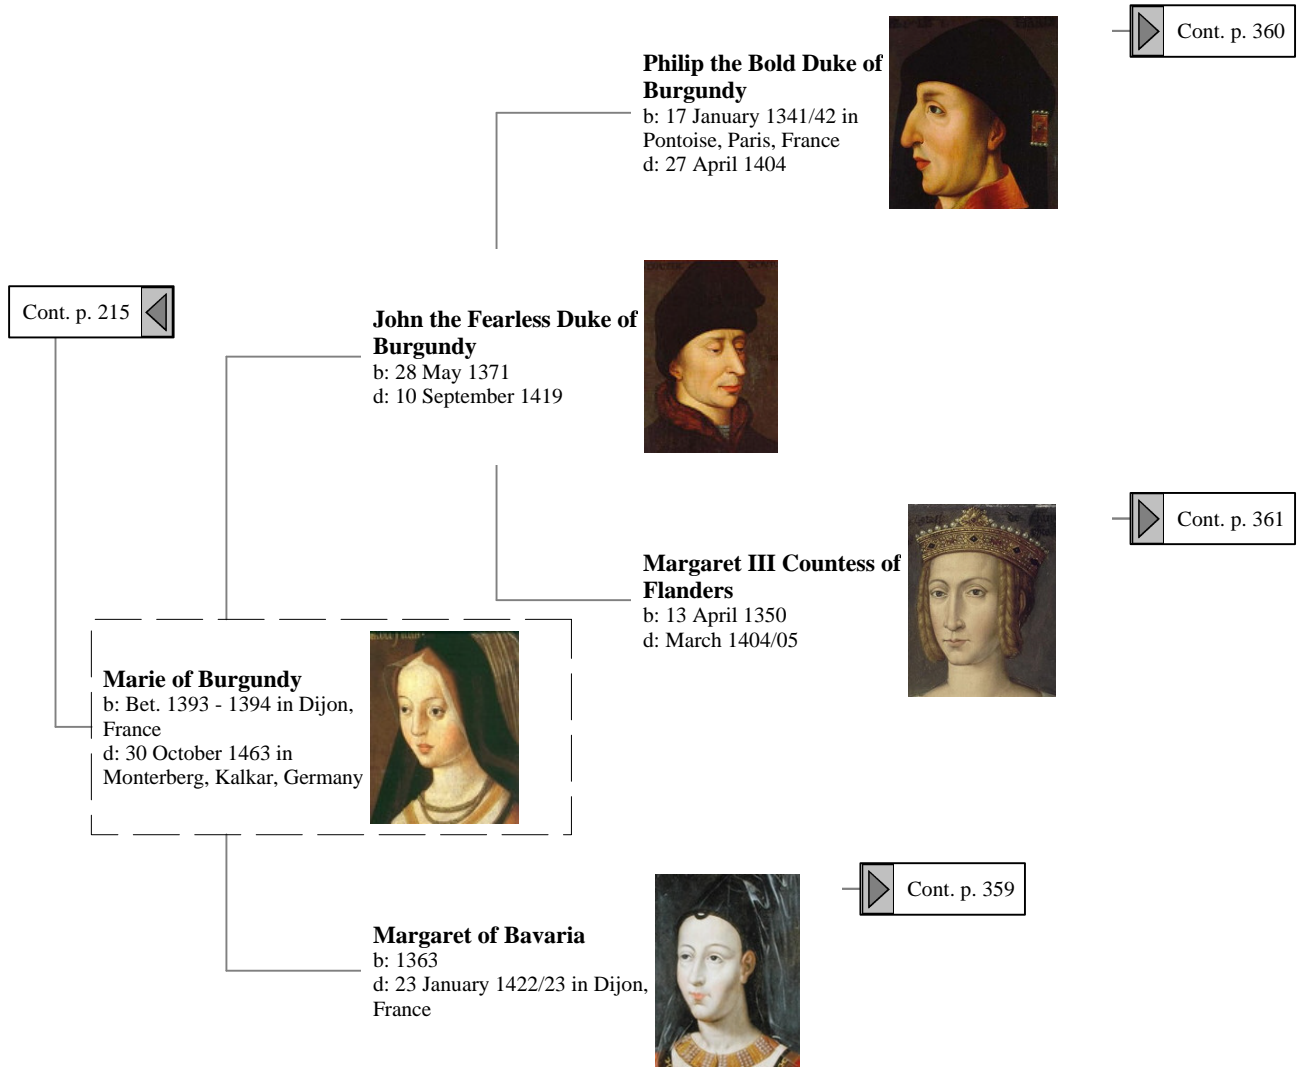

Sir Andrew Douglas
b: in of Hermiston

Willam Douglas

Cont. p. 214 

Ancestors of Lilius Stewart of Shambellie (288 of 884)

11th Great-Grandparents 12th Great-Grandparents 13th Great-Grandparents

Ancestors of Lilius Stewart of Shambellie (289 of 884)