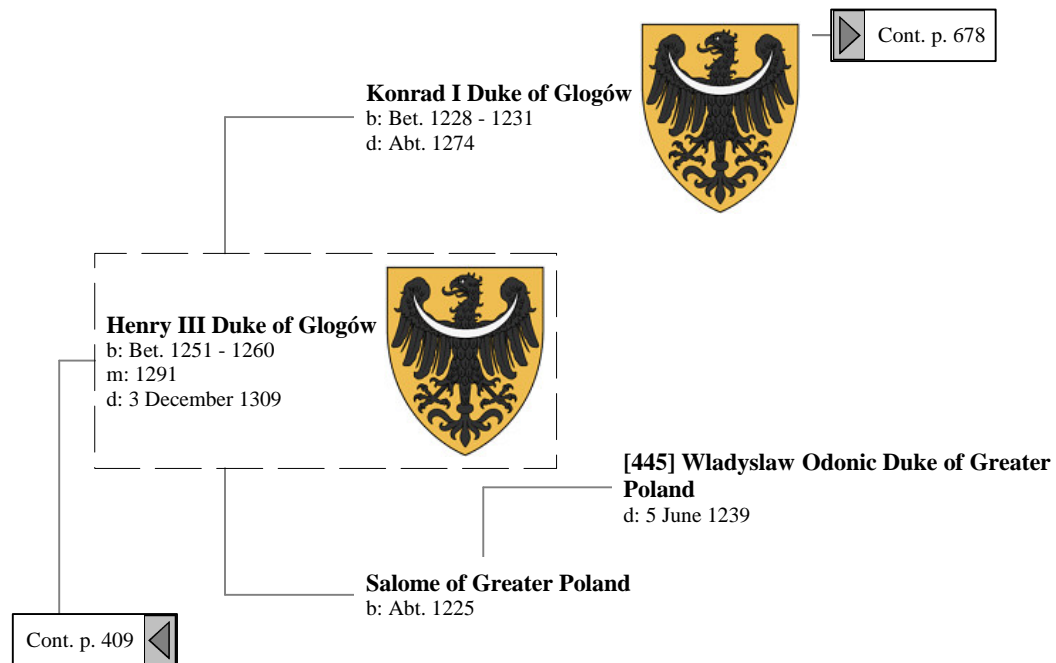

Ancestors of Lilius Stewart of Shambellie (520 of 884)

16th Great-Grandparents

17th Great-Grandparents

18th Great-Grandparents