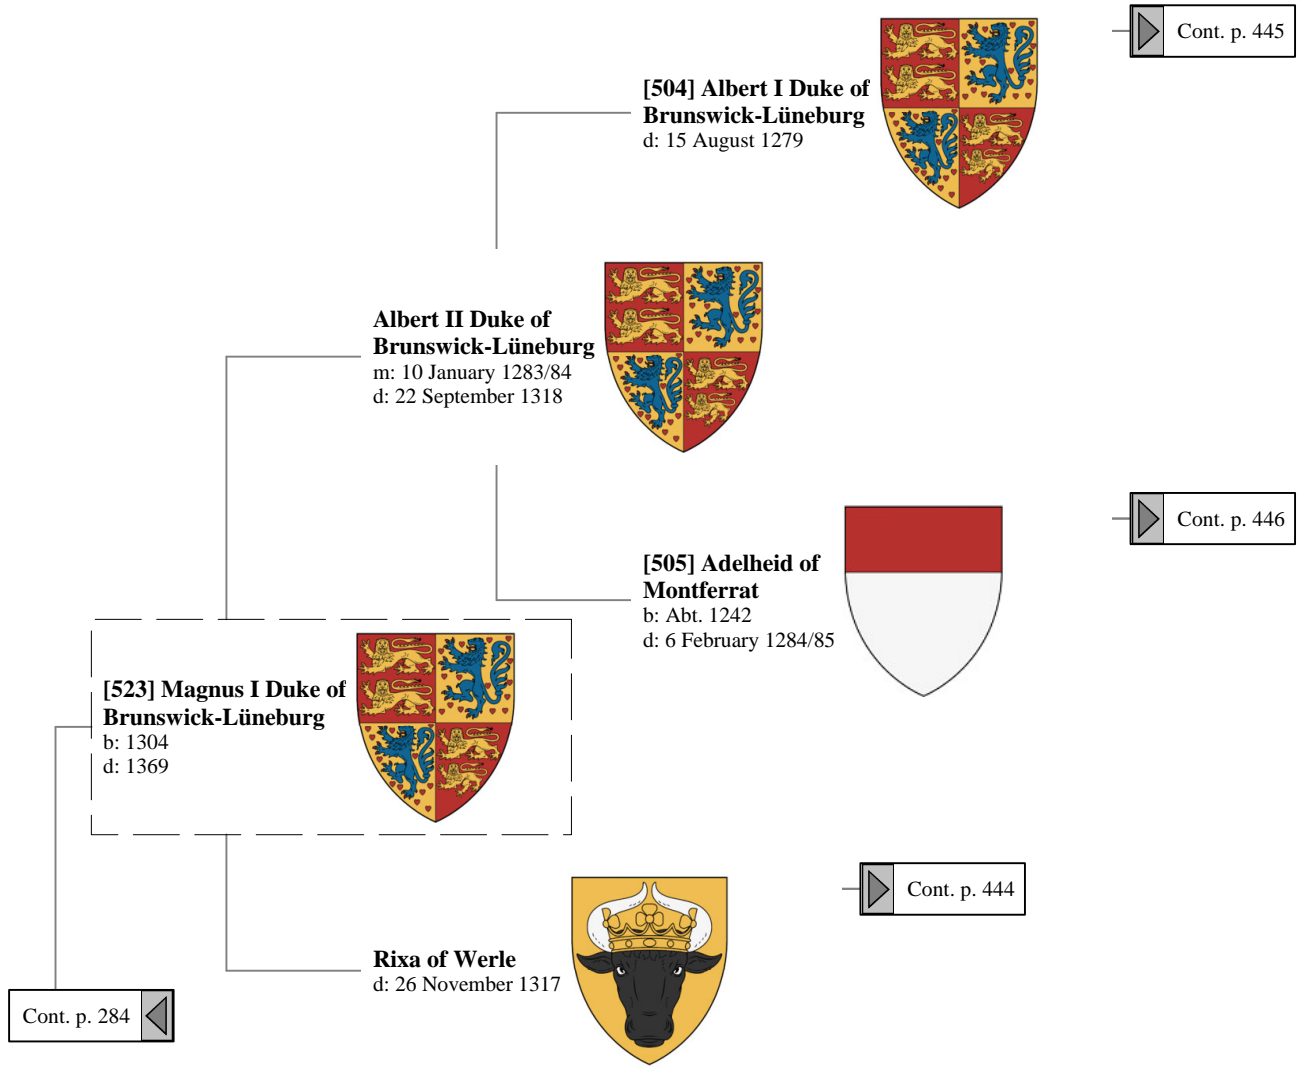

Ancestors of Lilius Stewart of Shambellie (352 of 884)

14th Great-Grandparents   15th Great-Grandparents   16th Great-Grandparents