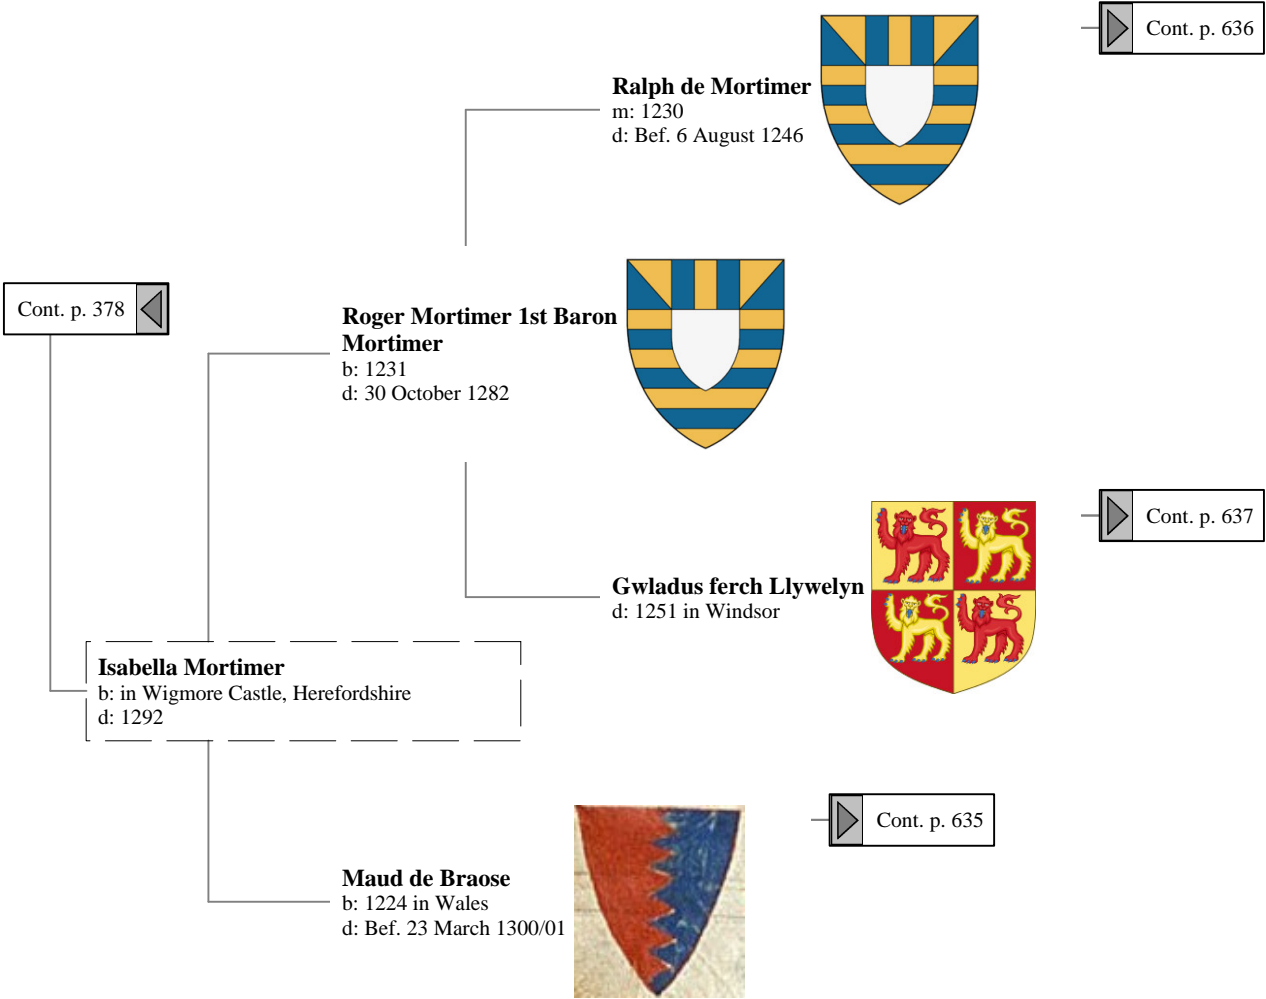

16th Great-Grandparents 17th Great-Grandparents 18th Great-Grandparents

Ancestors of Lilius Stewart of Shambellie (490 of 884)

15th Great-Grandparents 16th Great-Grandparents 17th Great-Grandparents

Ancestors of Lilius Stewart of Shambellie (491 of 884)