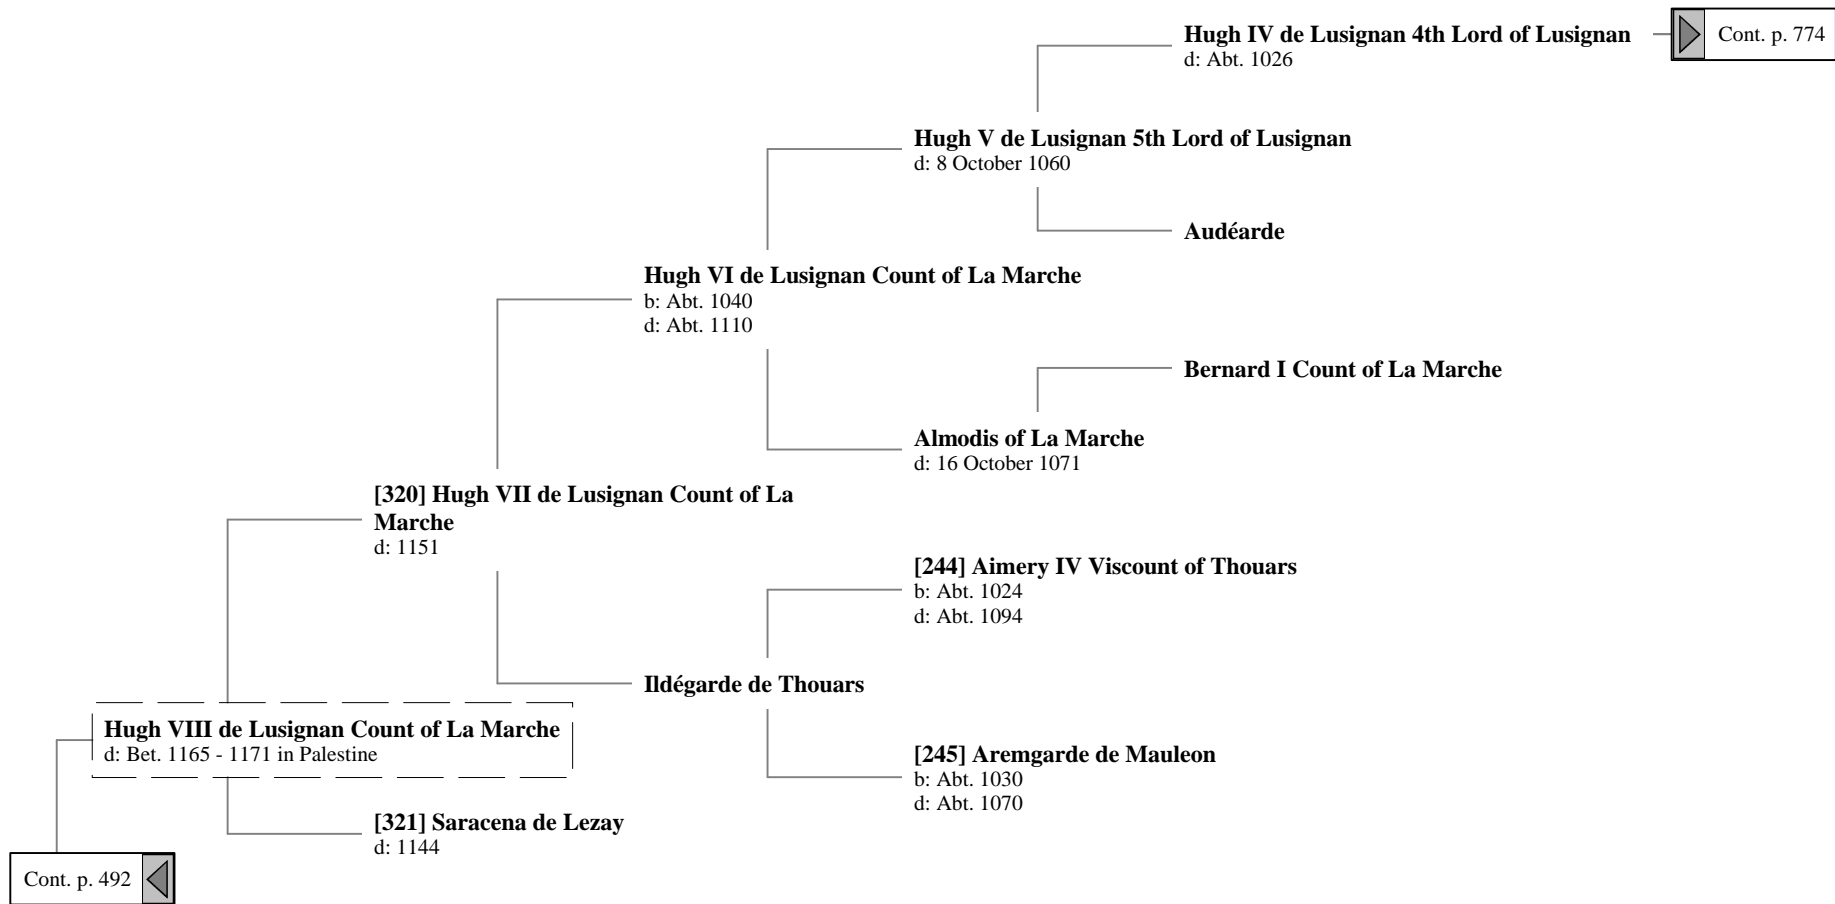

Ancestors of Lilius Stewart of Shambellie (642 of 884)

20th Great-Grandparents

21st Great-Grandparents

22nd Great-Grandparents

23rd Great-Grandparents

24th Great-Grandparents