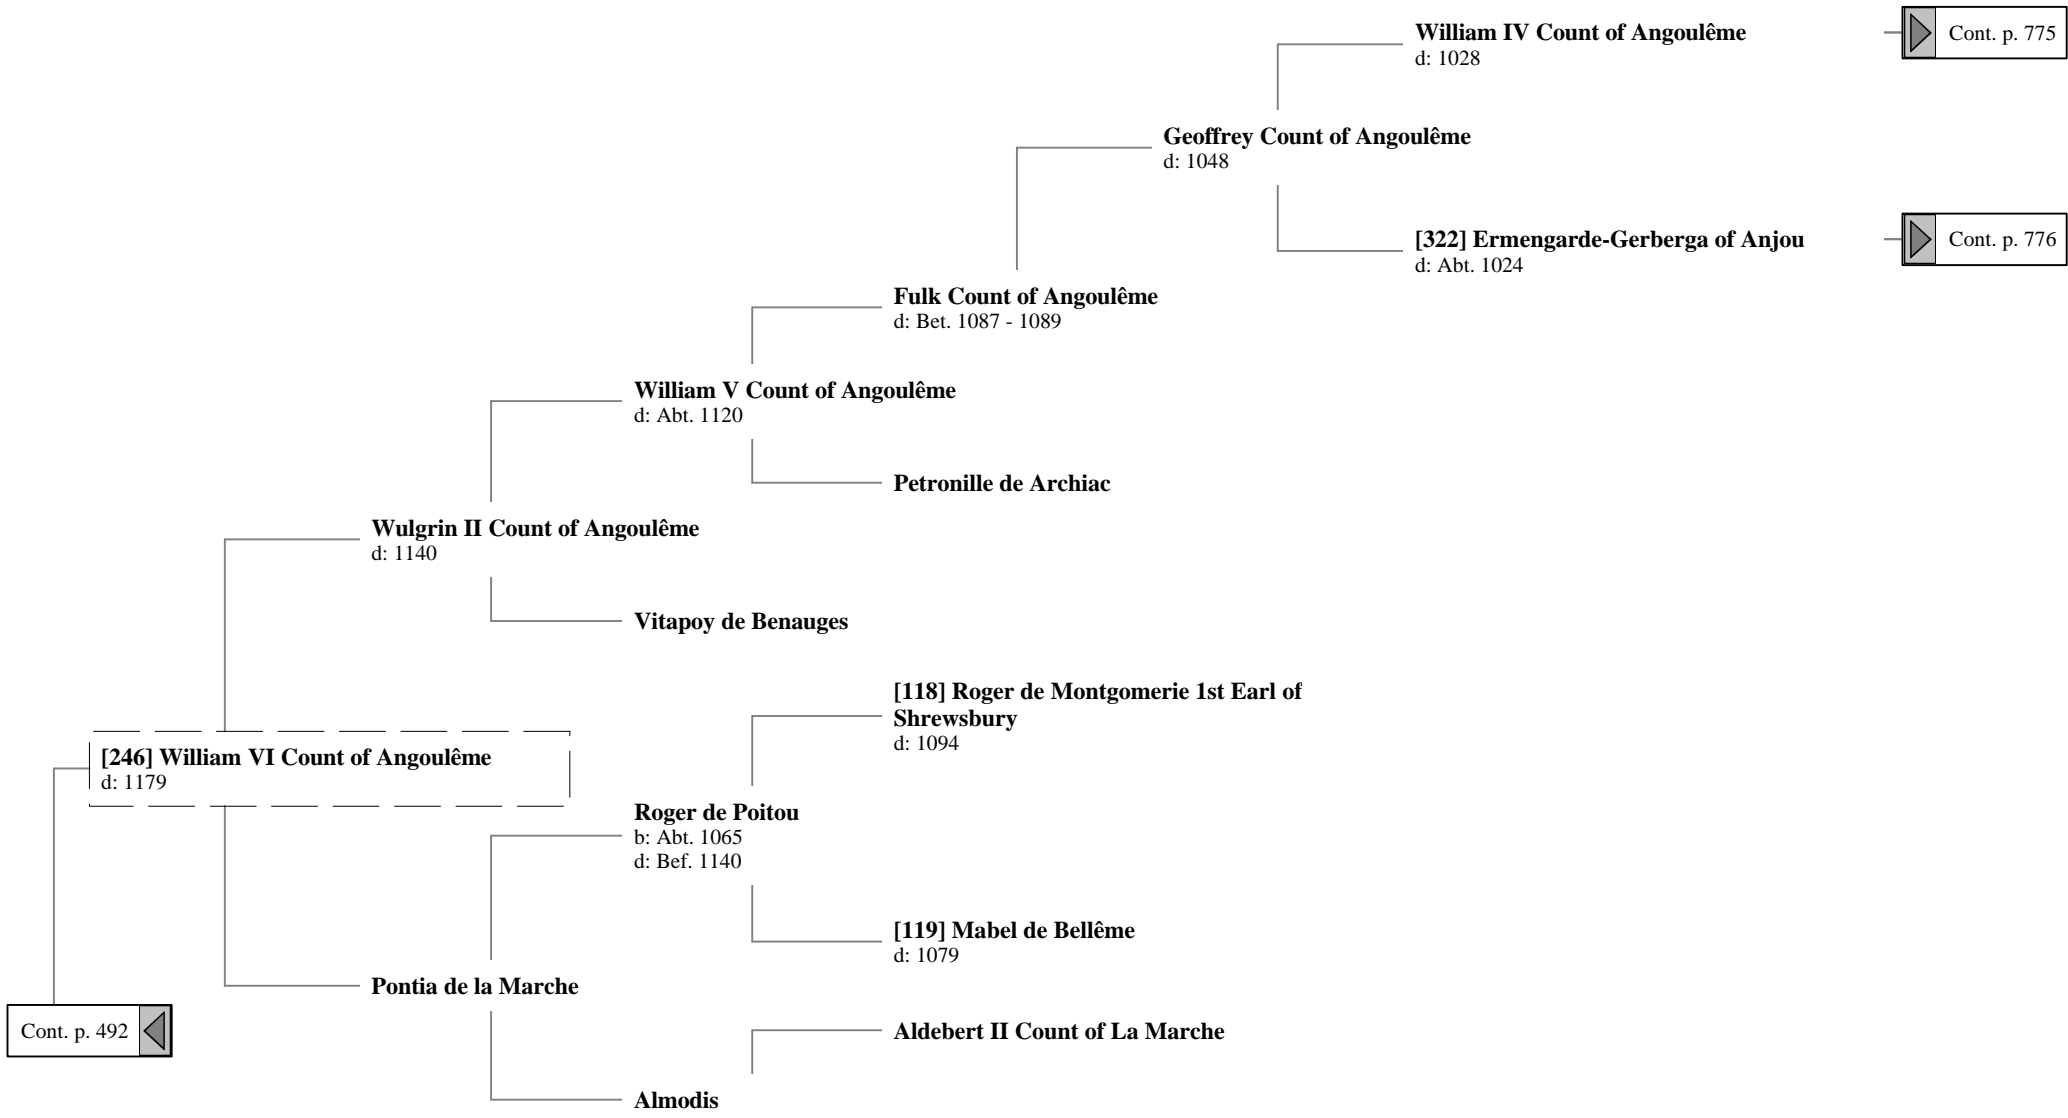

20th Great-Grandparents

21st Great-Grandparents

Cont. p. 492

Geoffrey de Rancon

Burgundia de Rancon
d: 1169

Ancestors of Lilius Stewart of Shambellie (644 of 884)

20th Great-Grandparents 21st Great-Grandparents 22nd Great-Grandparents 23rd Great-Grandparents 24th Great-Grandparents 25th Great-Grandparents