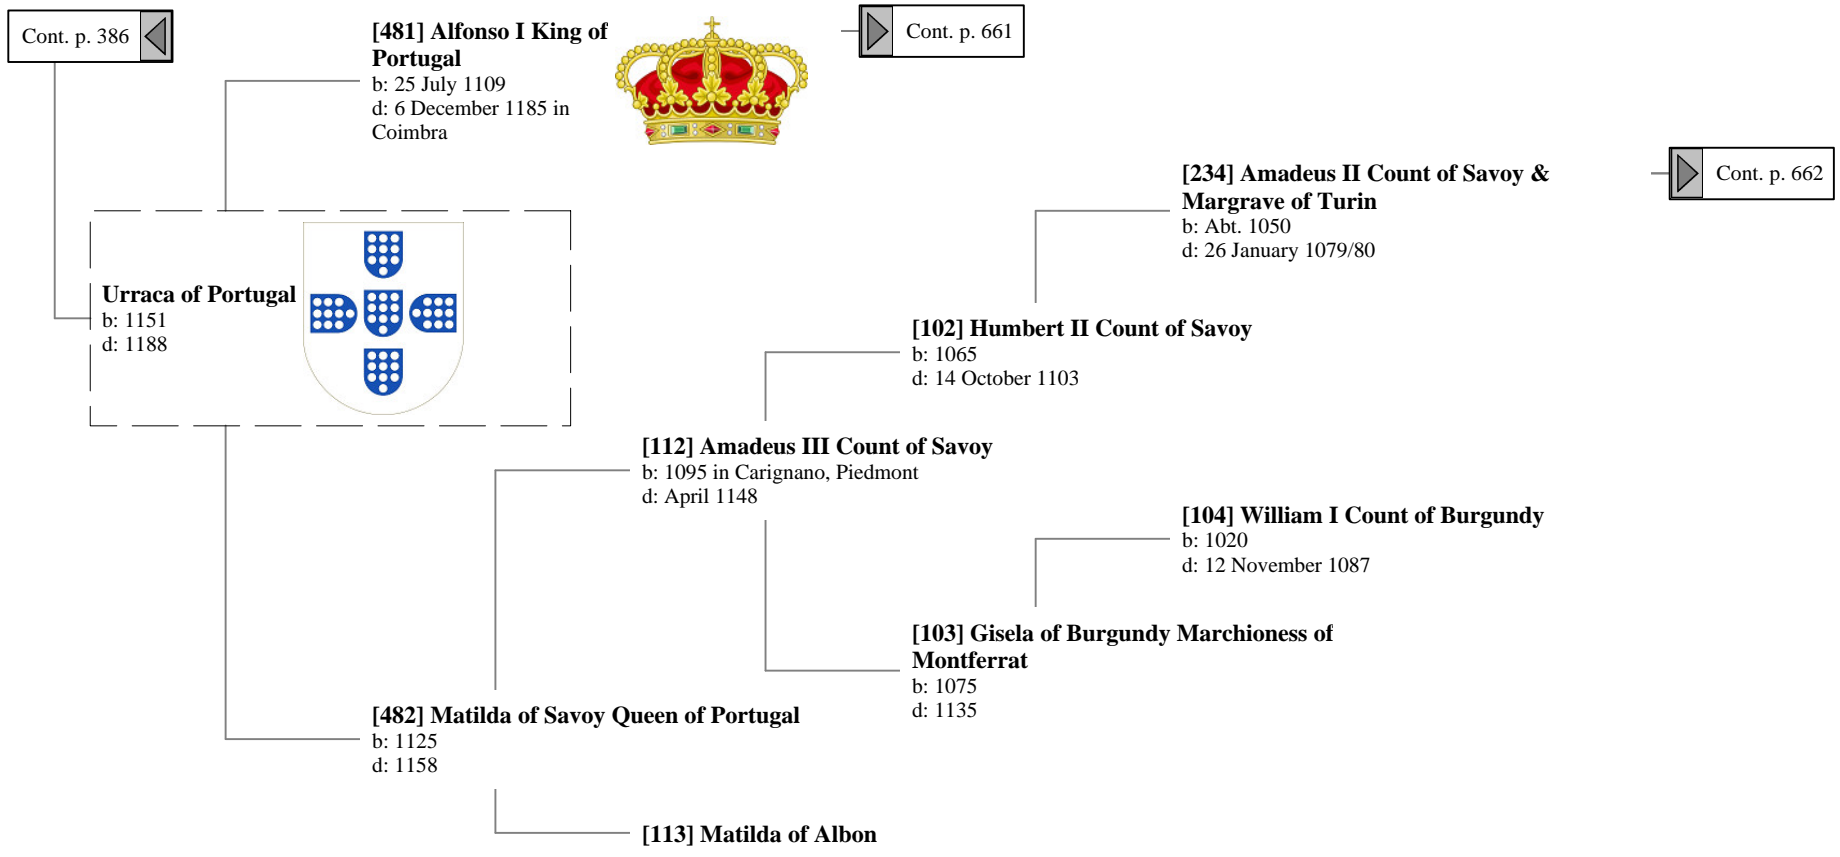

Ancestors of Lilius Stewart of Shambellie (505 of 884)

18th Great-Grandparents 19th Great-Grandparents 20th Great-Grandparents 21st Great-Grandparents 22nd Great-Grandparents

Ancestors of Lilius Stewart of Shambellie (506 of 884)