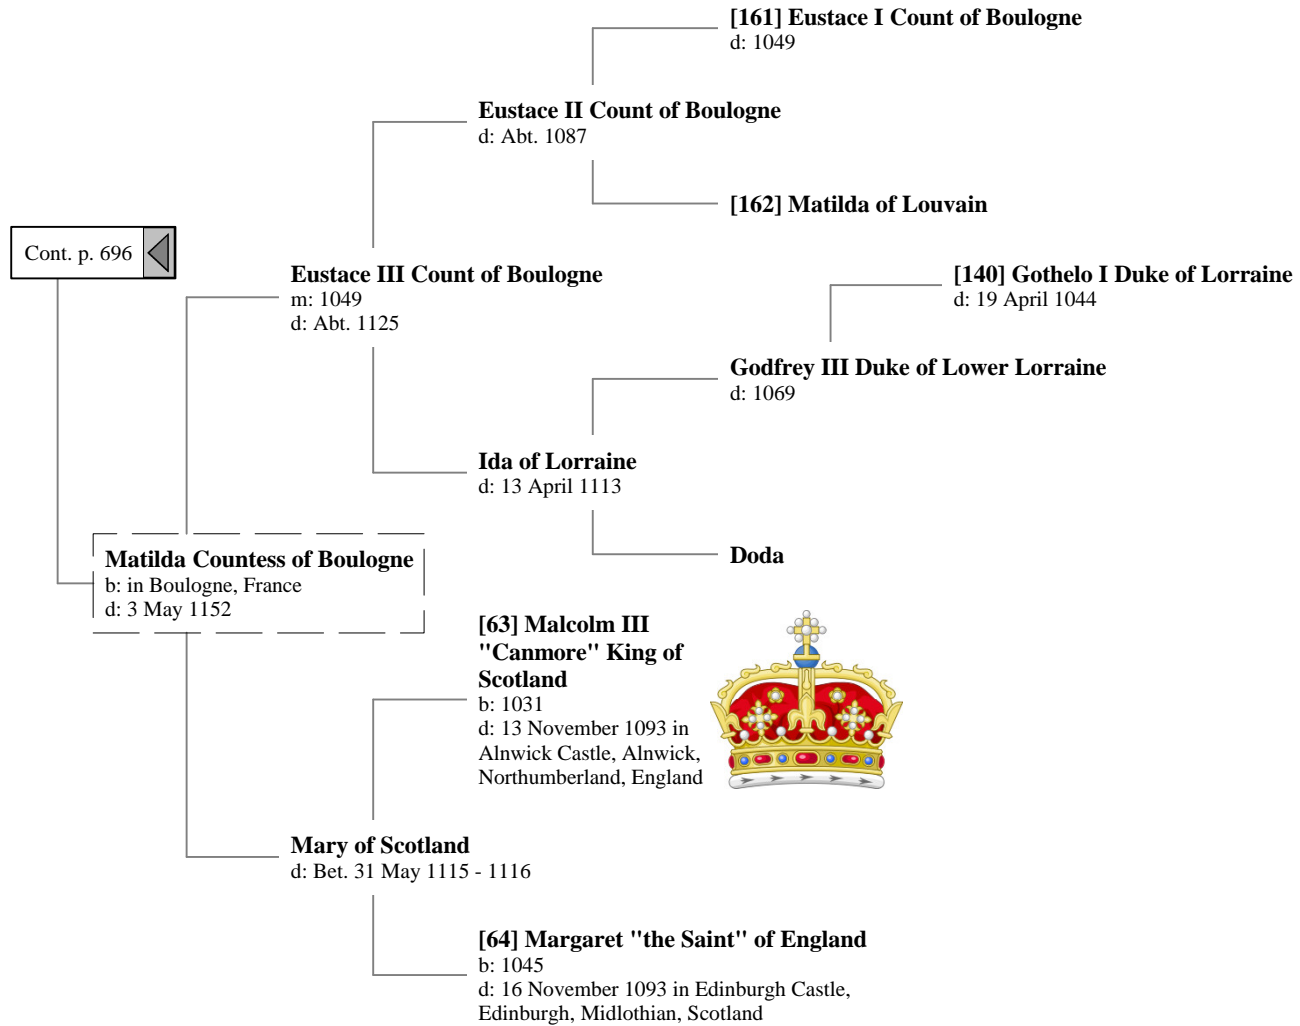

Ancestors of Lilius Stewart of Shambellie (804 of 884)

21st Great-Grandparents

22nd Great-Grandparents

23rd Great-Grandparents

Ancestors of Lilius Stewart of Shambellie (805 of 884)

- 20th Great-Grandparents
- 21st Great-Grandparents
- 22nd Great-Grandparents
- 23rd Great-Grandparents
- 24th Great-Grandparents