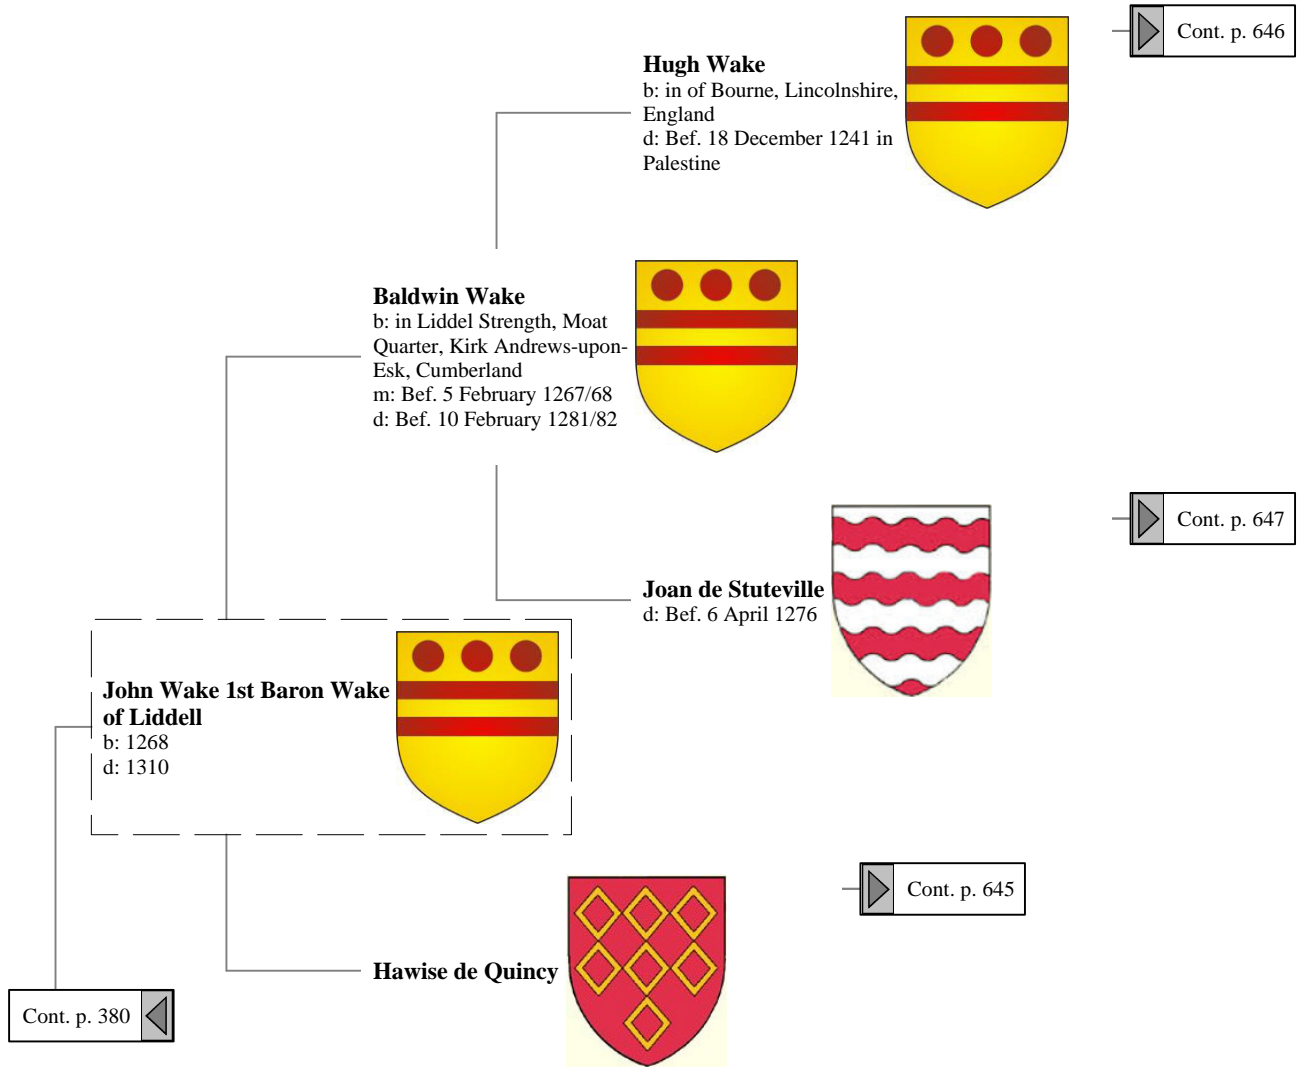

Ancestors of Lilius Stewart of Shambellie (493 of 884)

15th Great-Grandparents

16th Great-Grandparents

17th Great-Grandparents

Ancestors of Lilius Stewart of Shambellie (494 of 884)

16th Great-Grandparents 17th Great-Grandparents 18th Great-Grandparents