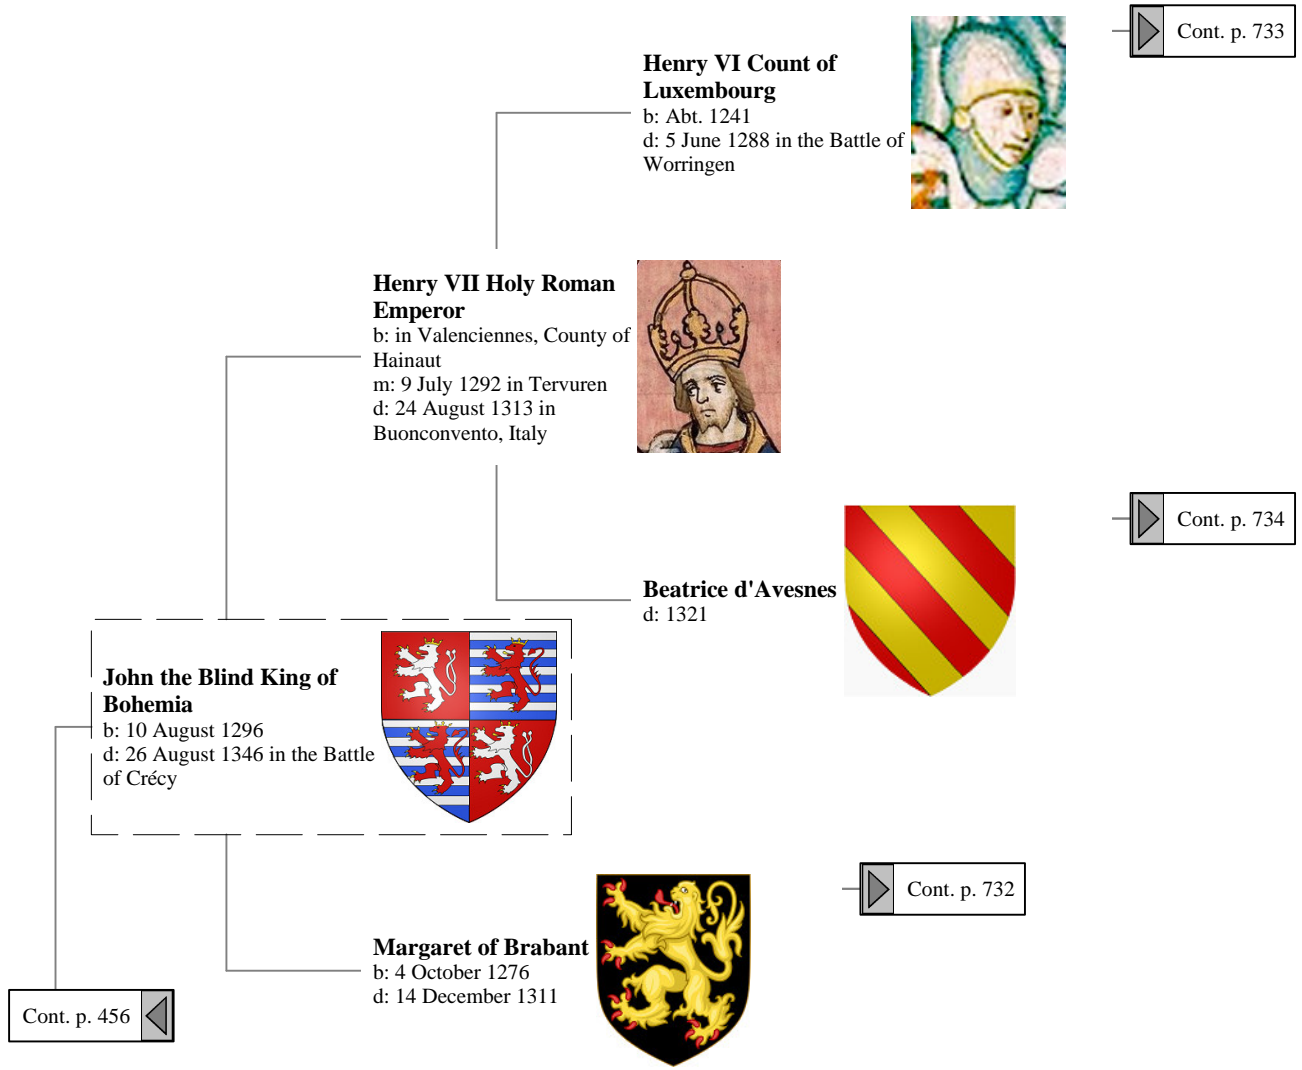

Ancestors of Lilius Stewart of Shambellie (585 of 884)

15th Great-Grandparents   16th Great-Grandparents   17th Great-Grandparents