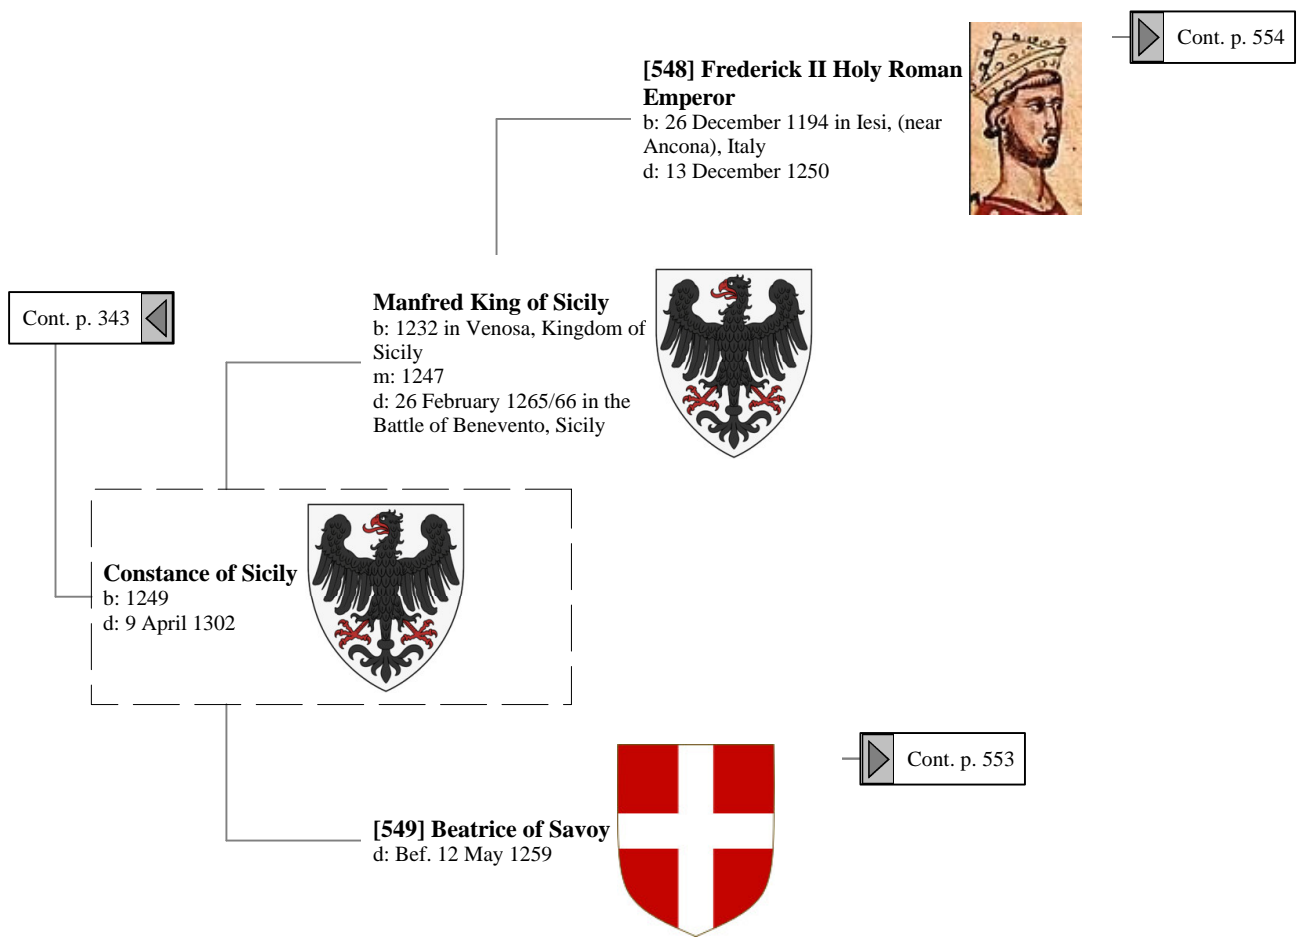

Ancestors of Lilius Stewart of Shambellie (428 of 884)

16th Great-Grandparents

17th Great-Grandparents

18th Great-Grandparents