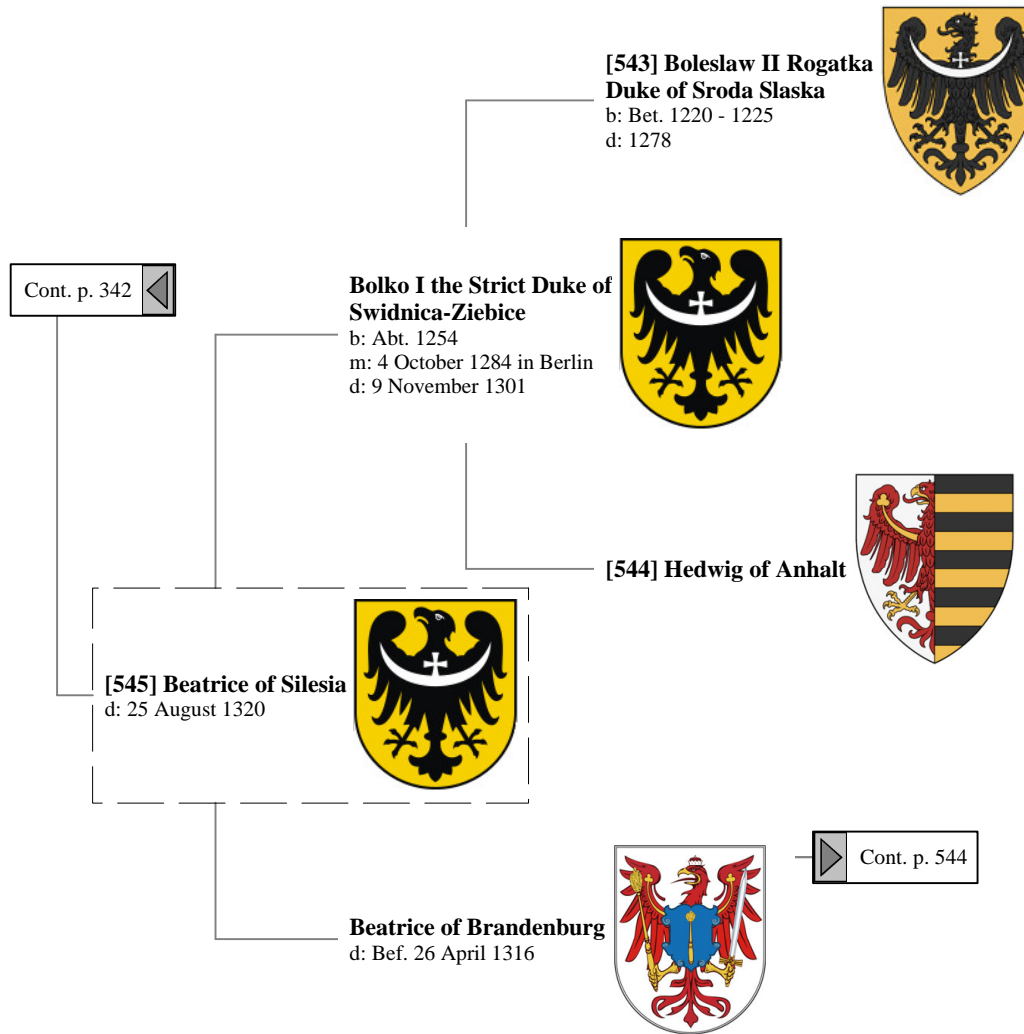

15th Great-Grandparents

16th Great-Grandparents

Ancestors of Lilius Stewart of Shambellie (423 of 884)

15th Great-Grandparents

16th Great-Grandparents

17th Great-Grandparents

Ancestors of Lilius Stewart of Shambellie (424 of 884)