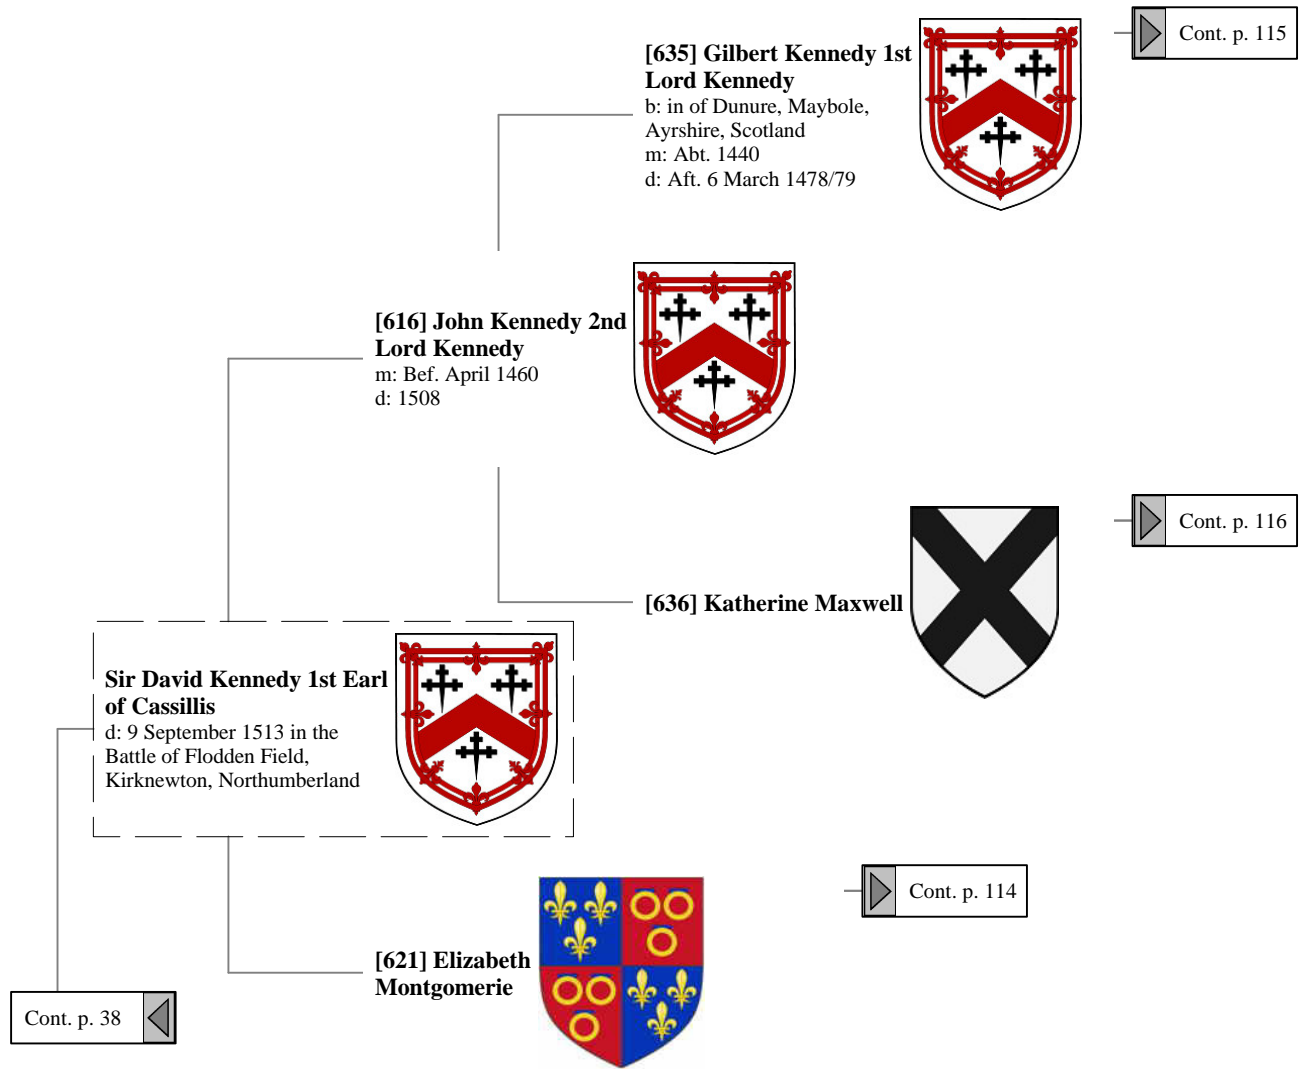

Isabel Campbell
 b: 30 October 1483
 d: 1529

[620] Elizabeth Stewart

Cont. p. 110

Ancestors of Liliast Stewart of Shambellie (66 of 884)

8th Great-Grandparents 9th Great-Grandparents 10th Great-Grandparents