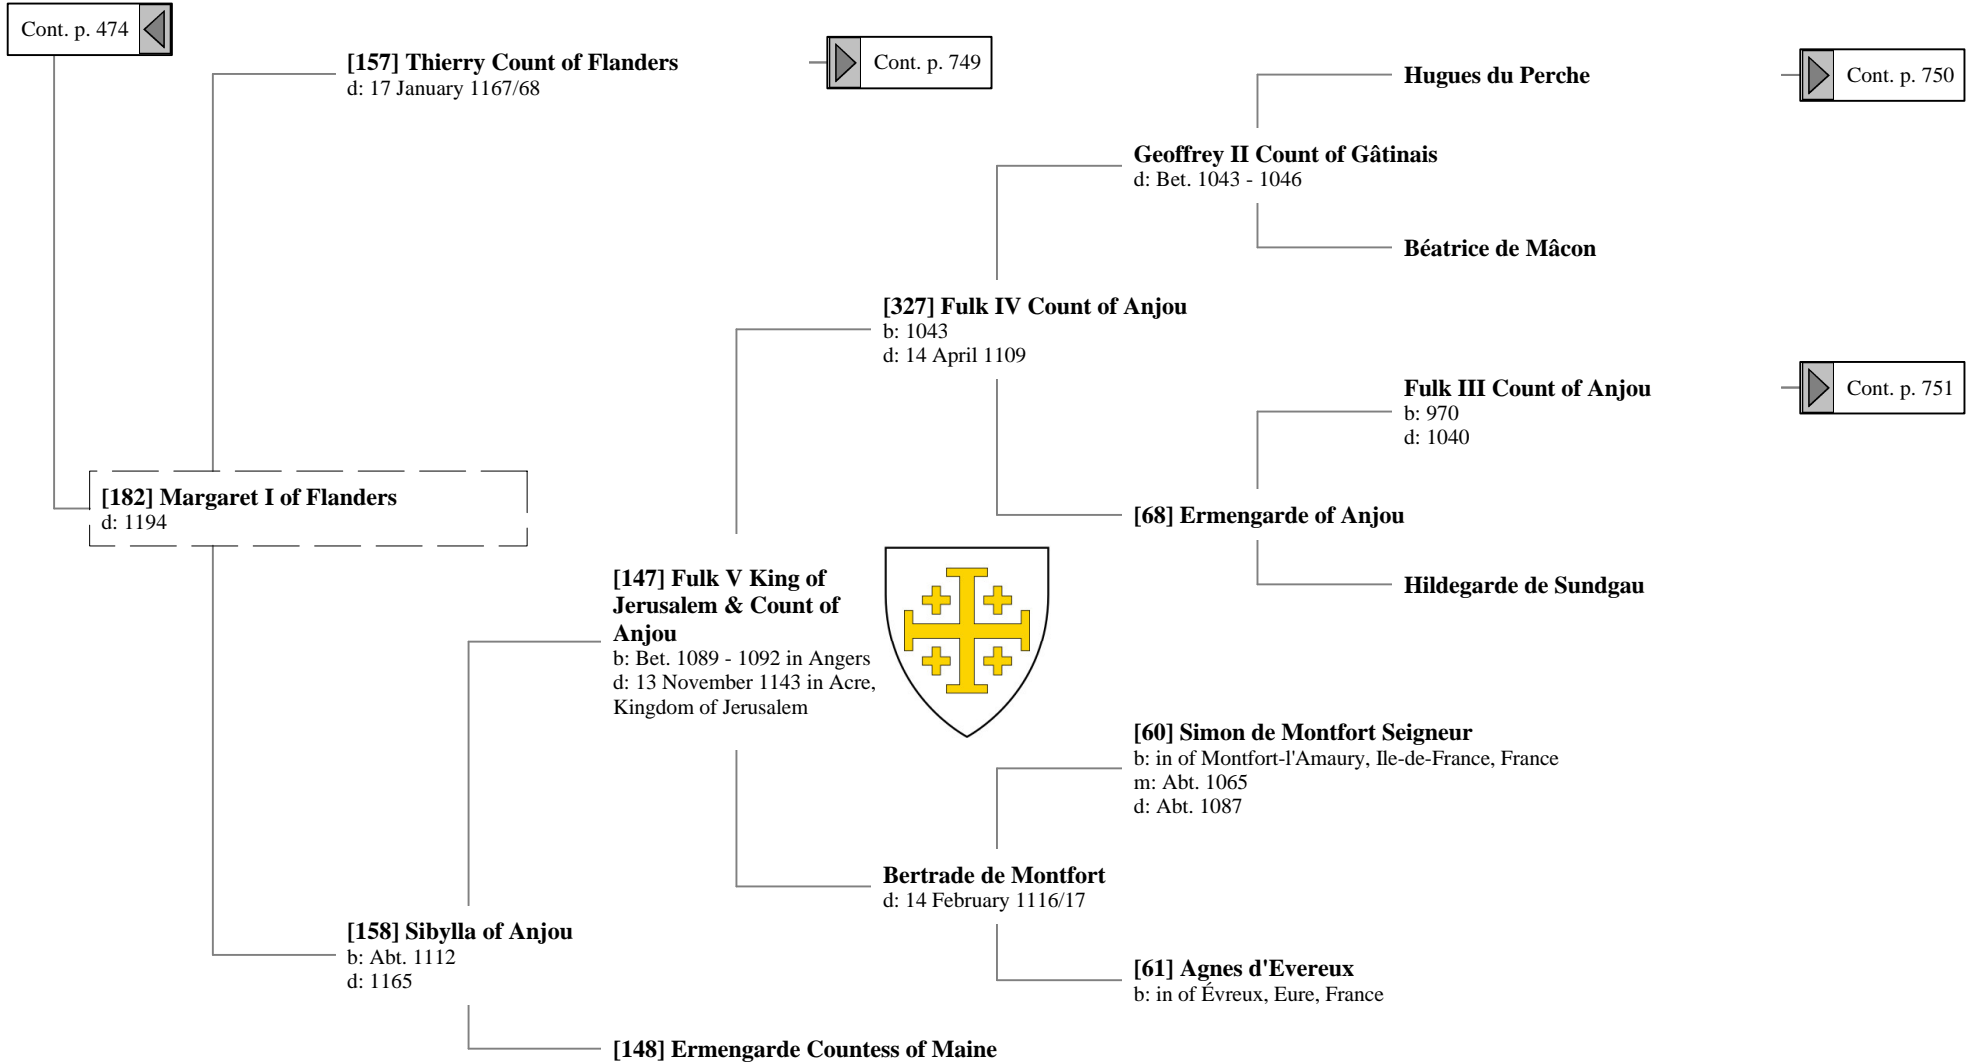

Ancestors of Lilius Stewart of Shambellie (609 of 884)

19th Great-Grandparents   20th Great-Grandparents   21st Great-Grandparents   22nd Great-Grandparents   23rd Great-Grandparents   24th Great-Grandparents