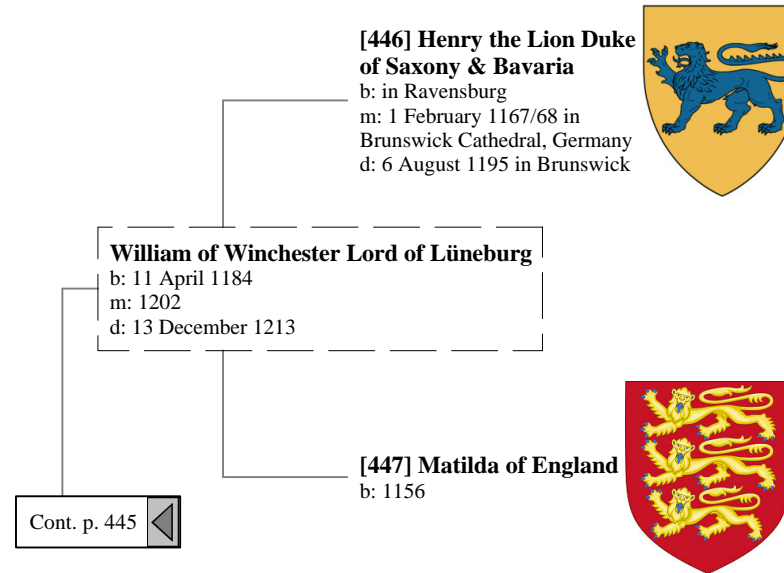

[503] Matilda of Brandenburg
d: 10 June 1261

[457] Matilda of Groitzsch
b: 1185
d: 1225 in Salzwedel

Ancestors of Lilius Stewart of Shambellie (572 of 884)

18th Great-Grandparents

19th Great-Grandparents

Ancestors of Lilius Stewart of Shambellie (573 of 884)