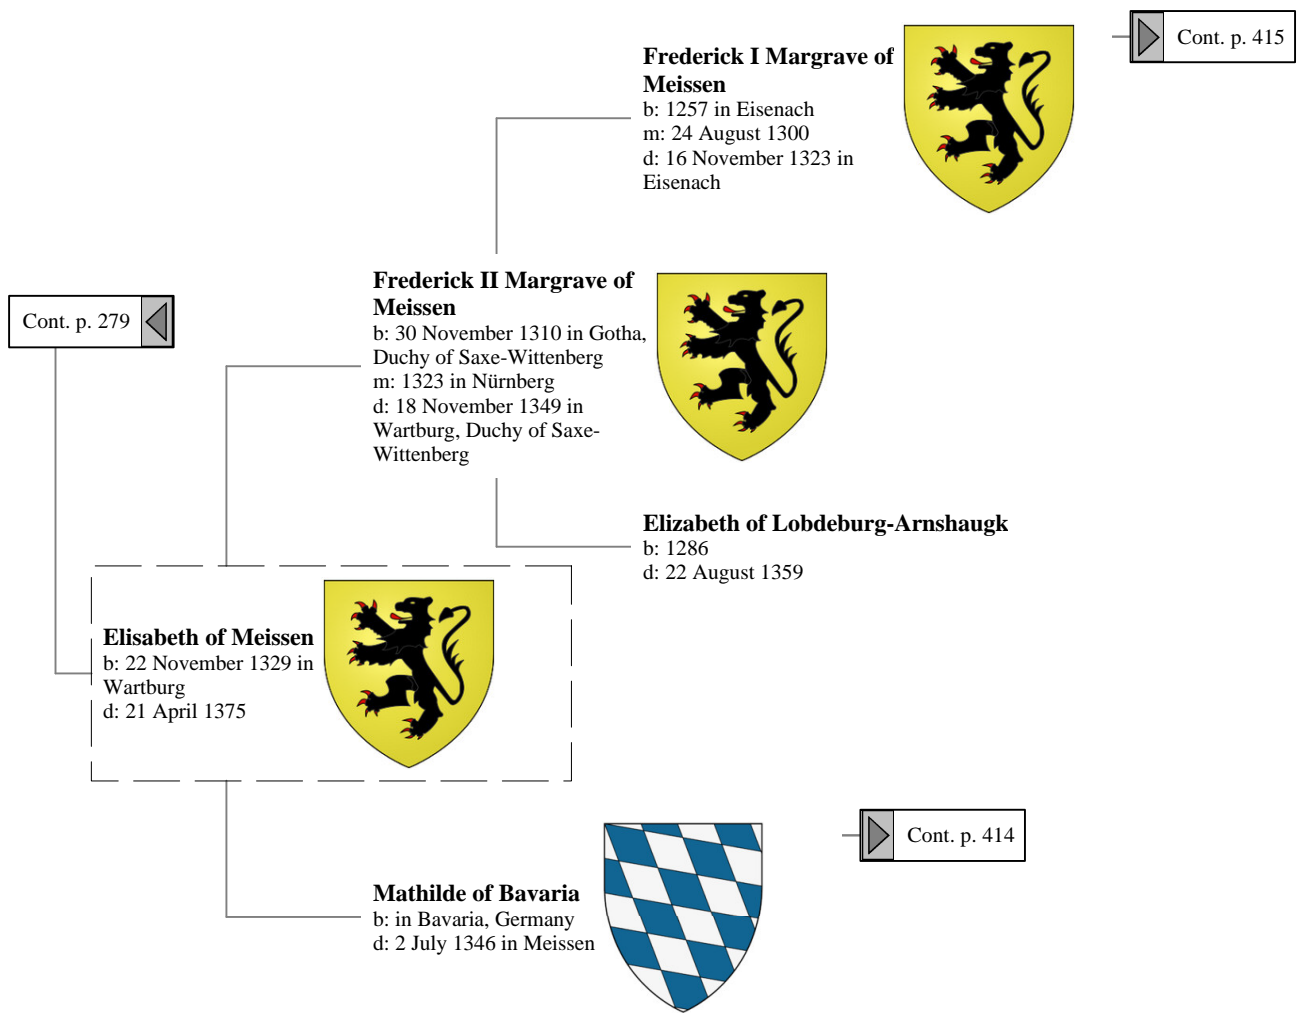

Ancestors of Lilius Stewart of Shambellie (337 of 884)

13th Great-Grandparents

14th Great-Grandparents

15th Great-Grandparents

Ancestors of Lilius Stewart of Shambellie (338 of 884)

13th Great-Grandparents 14th Great-Grandparents 15th Great-Grandparents