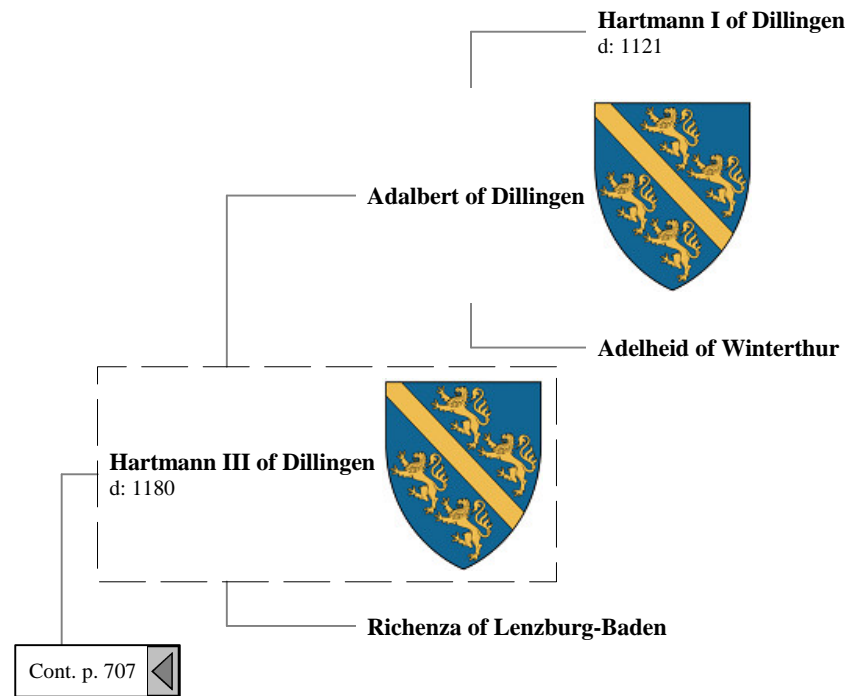

Ancestors of Lilius Stewart of Shambellie (809 of 884)

20th Great-Grandparents   21st Great-Grandparents   22nd Great-Grandparents