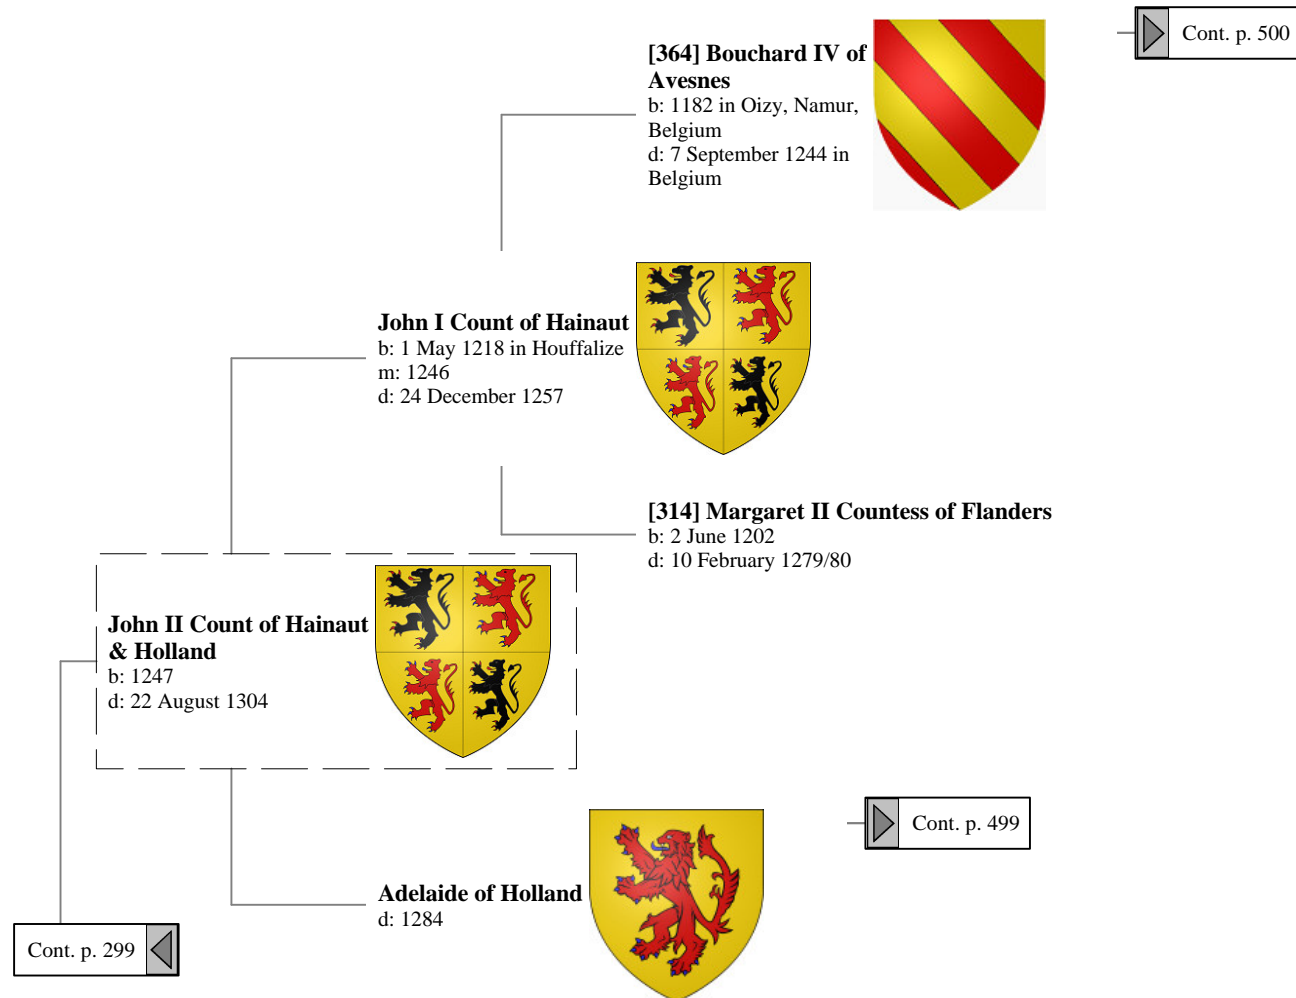

Ancestors of Lilius Stewart of Shambellie (384 of 884)

15th Great-Grandparents

16th Great-Grandparents

17th Great-Grandparents