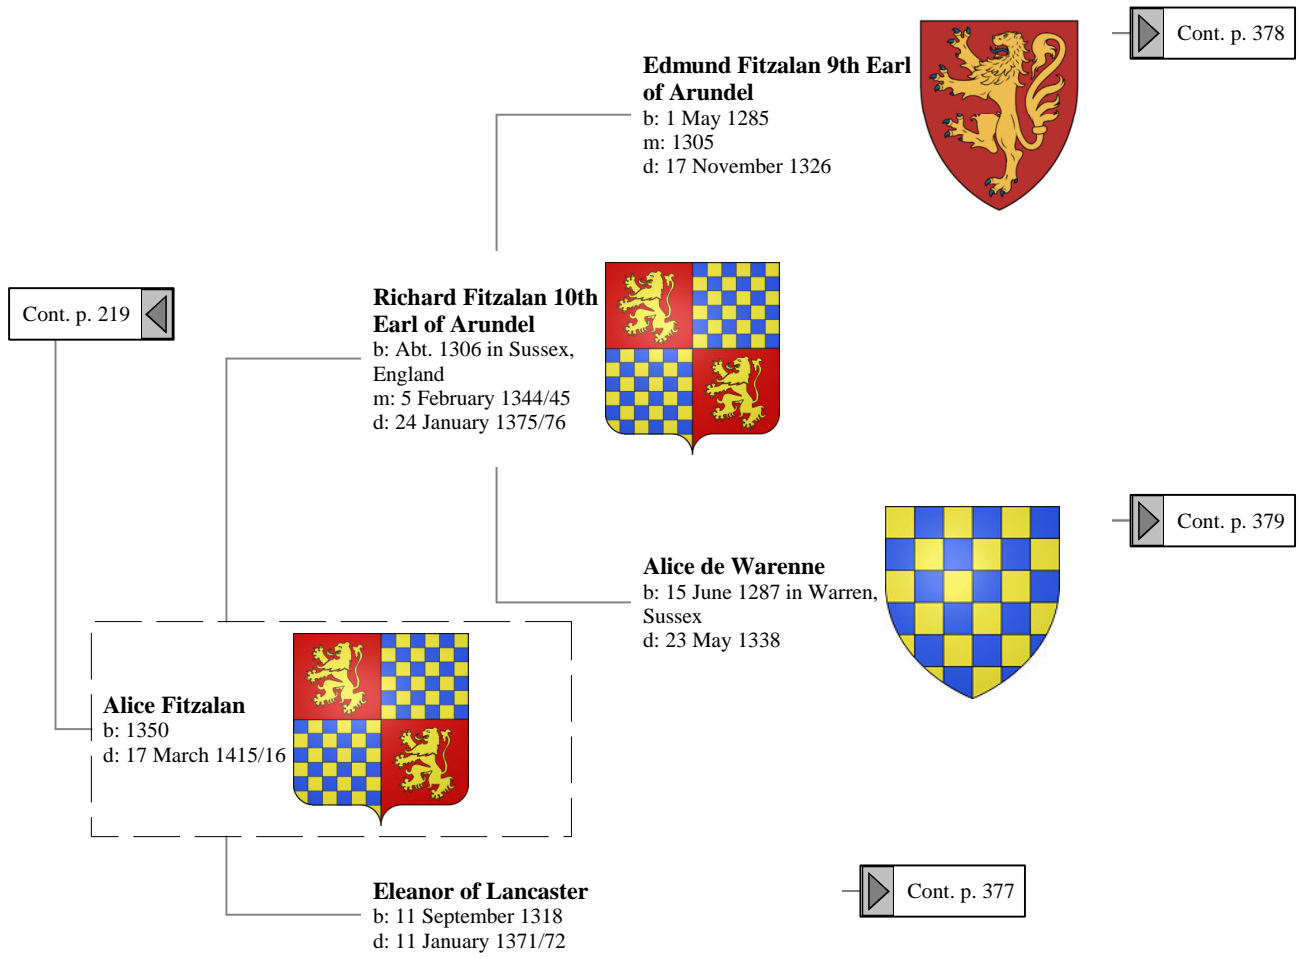

Cont. p. 217

Cont. p. 375

Ancestors of Lilius Stewart of Shambellie (297 of 884)

12th Great-Grandparents

13th Great-Grandparents

14th Great-Grandparents

Ancestors of Lilius Stewart of Shambellie (298 of 884)