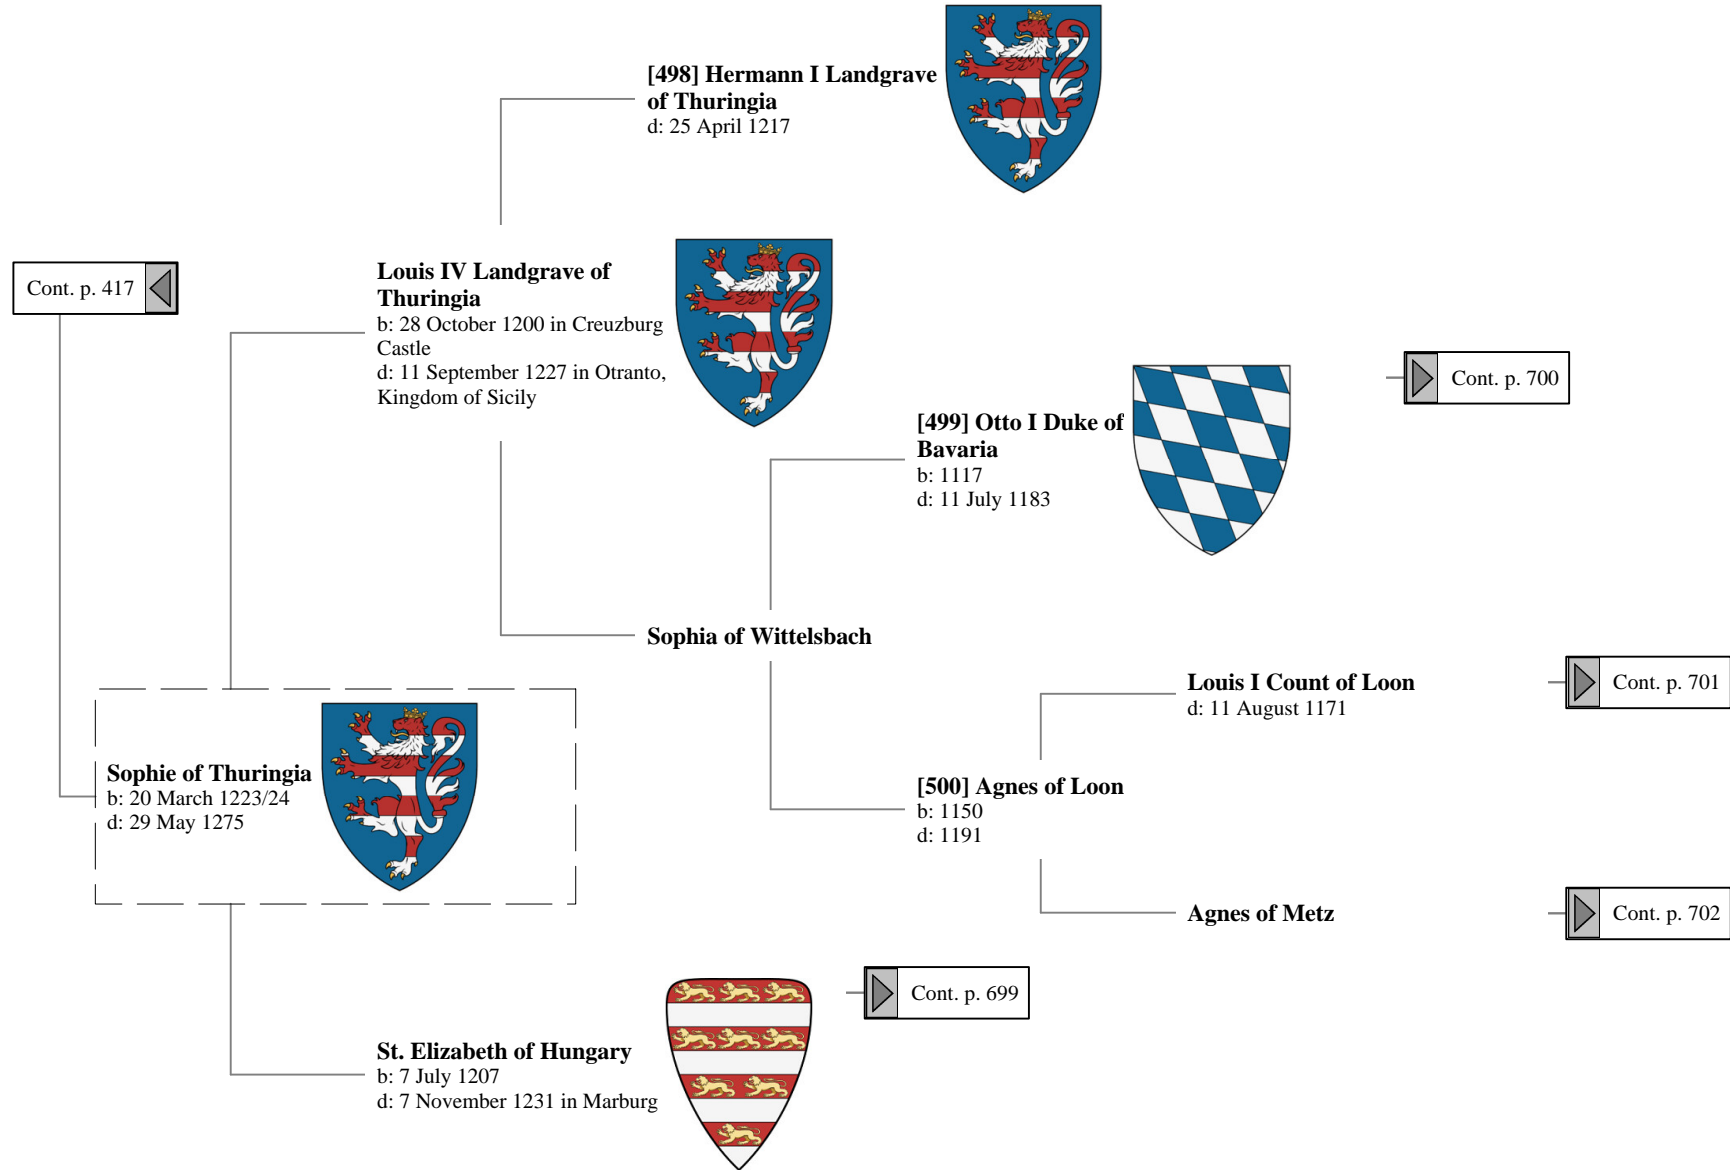

Ancestors of Lilius Stewart of Shambellie (537 of 884)

17th Great-Grandparents   18th Great-Grandparents   19th Great-Grandparents   20th Great-Grandparents   21st Great-Grandparents