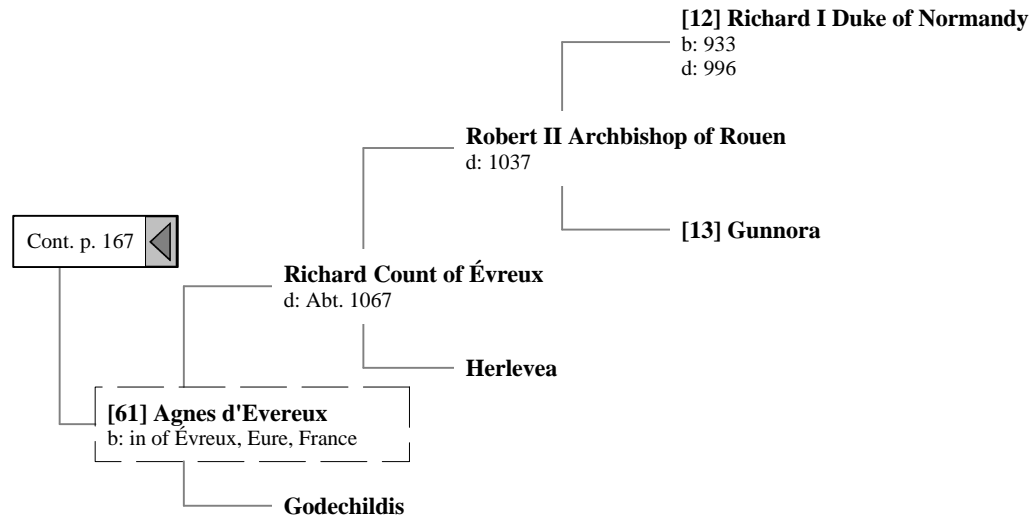

Ancestors of Lilius Stewart of Shambellie (232 of 884)

20th Great-Grandparents

21st Great-Grandparents

22nd Great-Grandparents

23rd Great-Grandparents