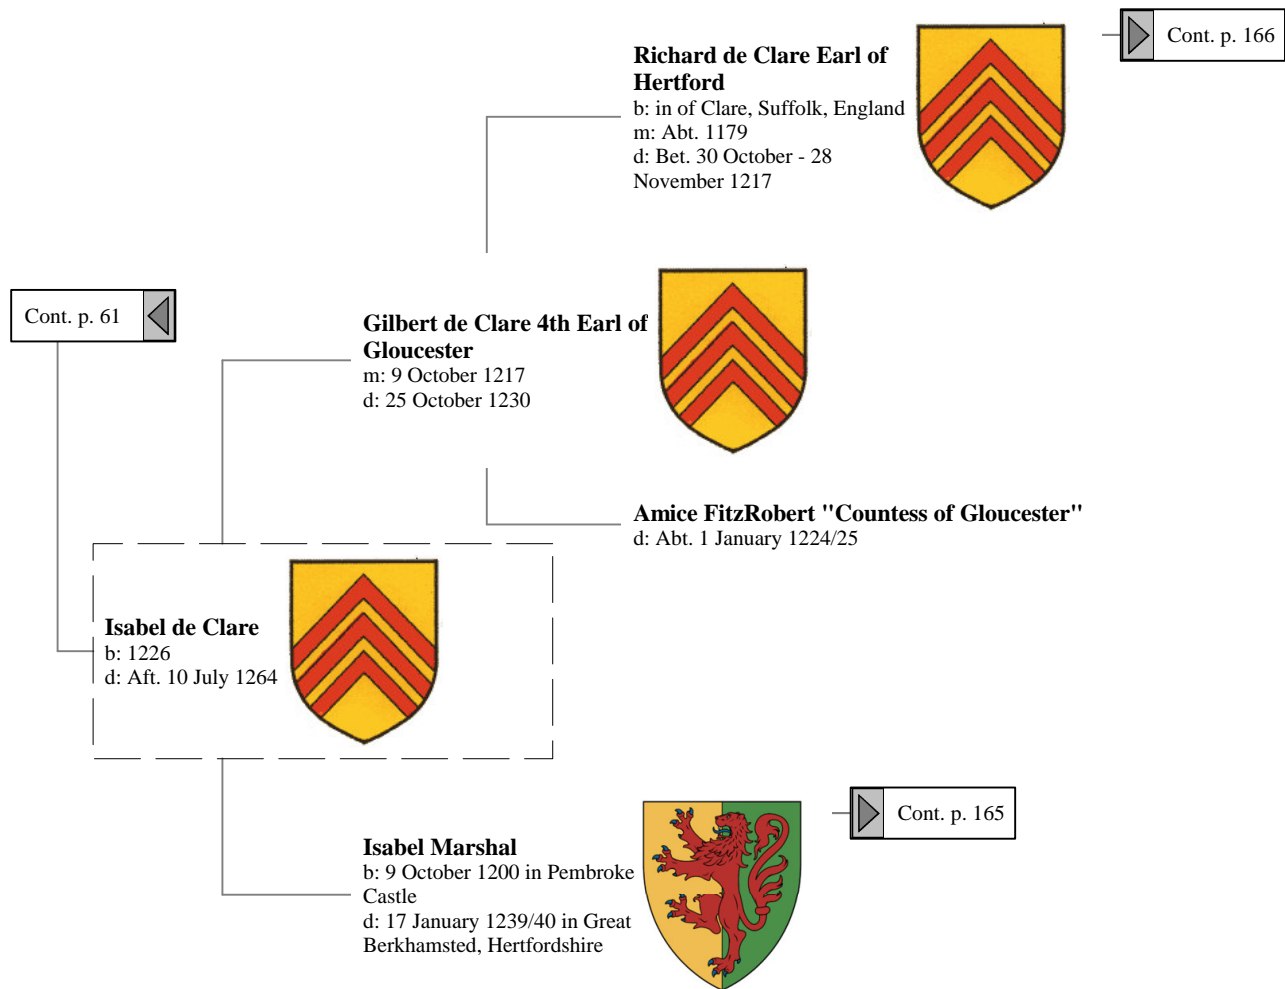

14th Great-Grandparents

15th Great-Grandparents

16th Great-Grandparents

Ancestors of Lilius Stewart of Shambellie (103 of 884)

14th Great-Grandparents

15th Great-Grandparents

16th Great-Grandparents

Ancestors of Lilius Stewart of Shambellie (104 of 884)