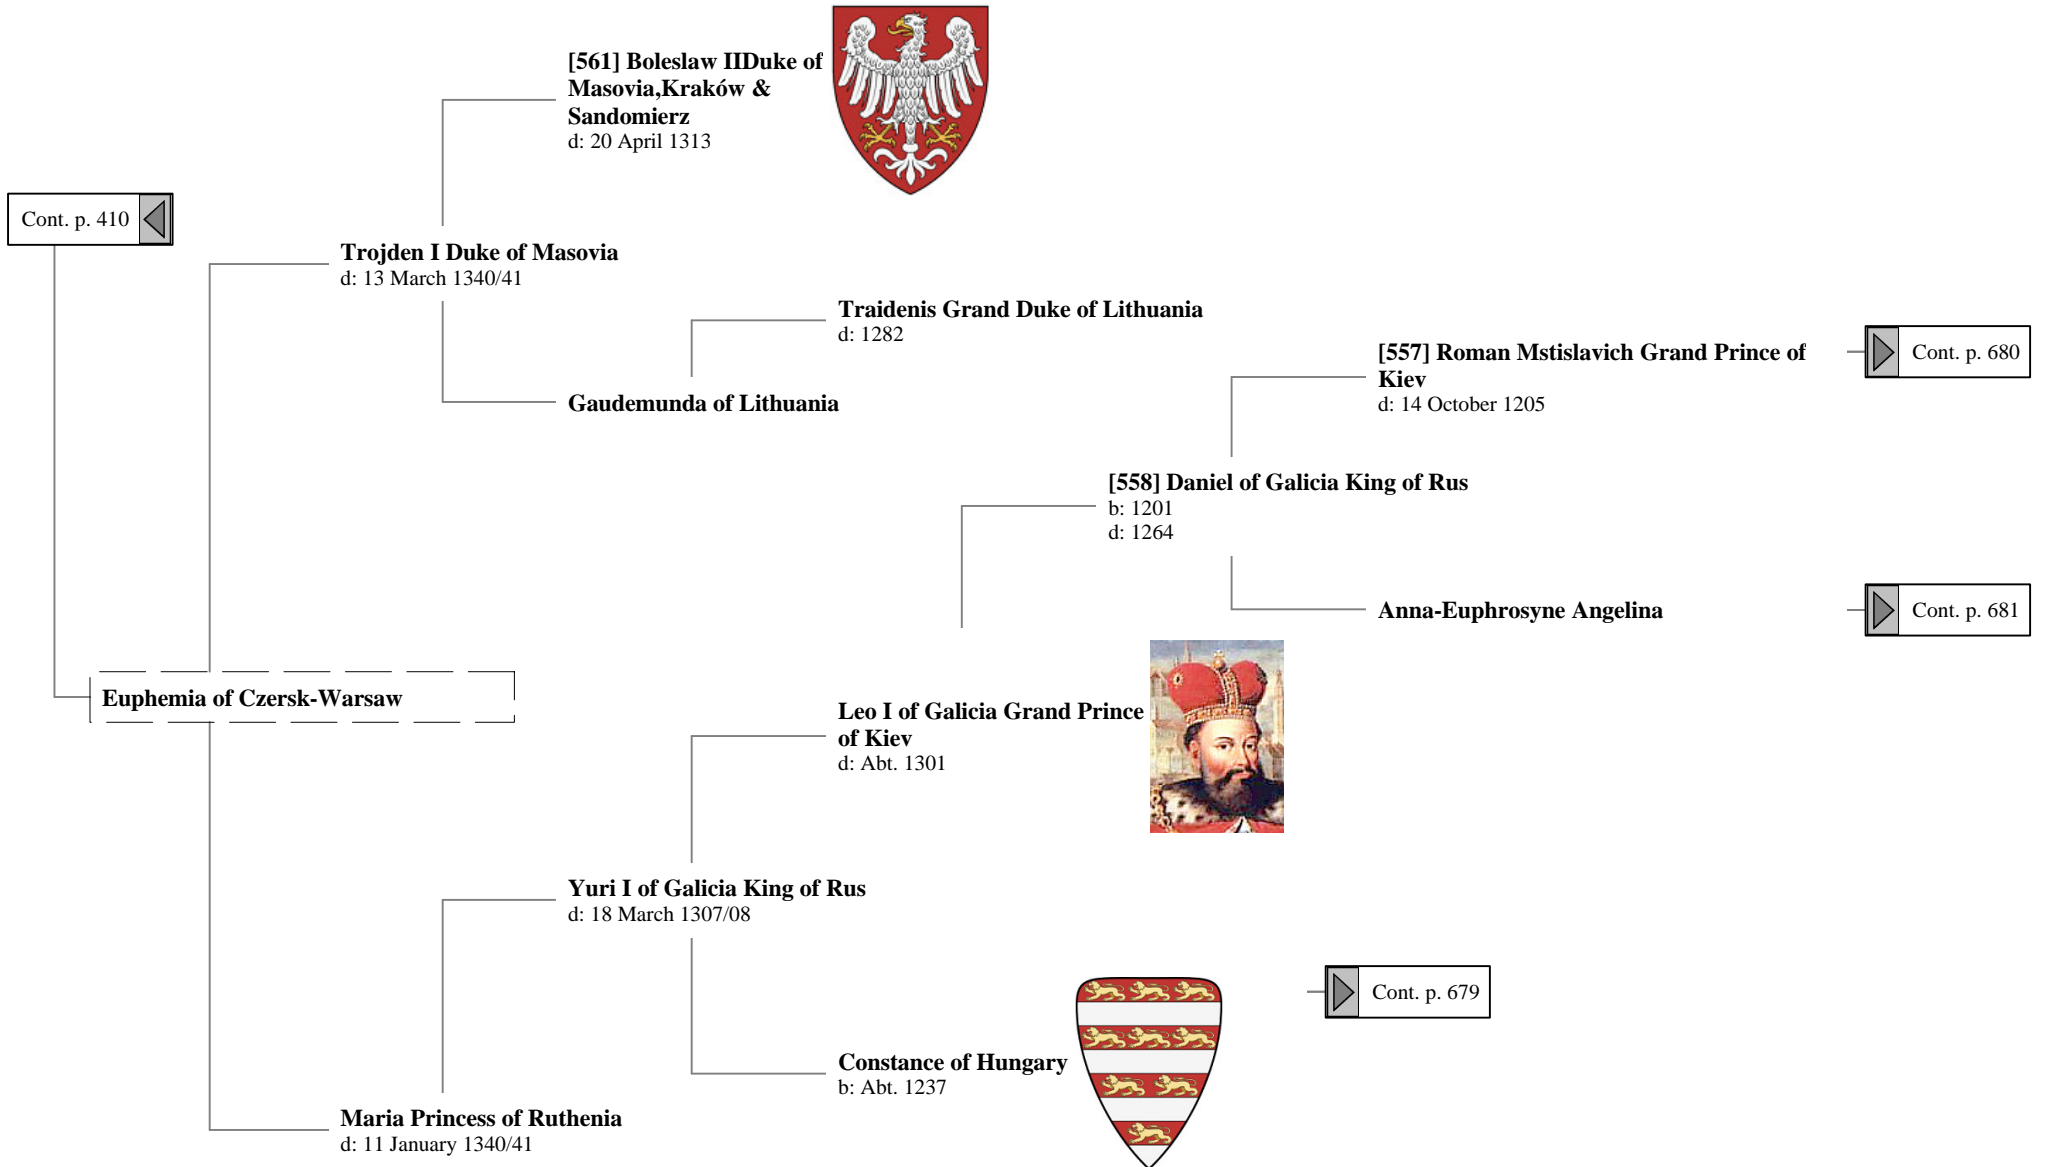

**Matilda of Brunswick-
Lüneburg**
b: 1276
d: 26 April 1318

**[505] Adelheid of
Montferrat**
b: Abt. 1242
d: 6 February 1284/85

Ancestors of Liliast Stewart of Shambellie (522 of 884)

15th Great-Grandparents 16th Great-Grandparents 17th Great-Grandparents 18th Great-Grandparents 19th Great-Grandparents 20th Great-Grandparents