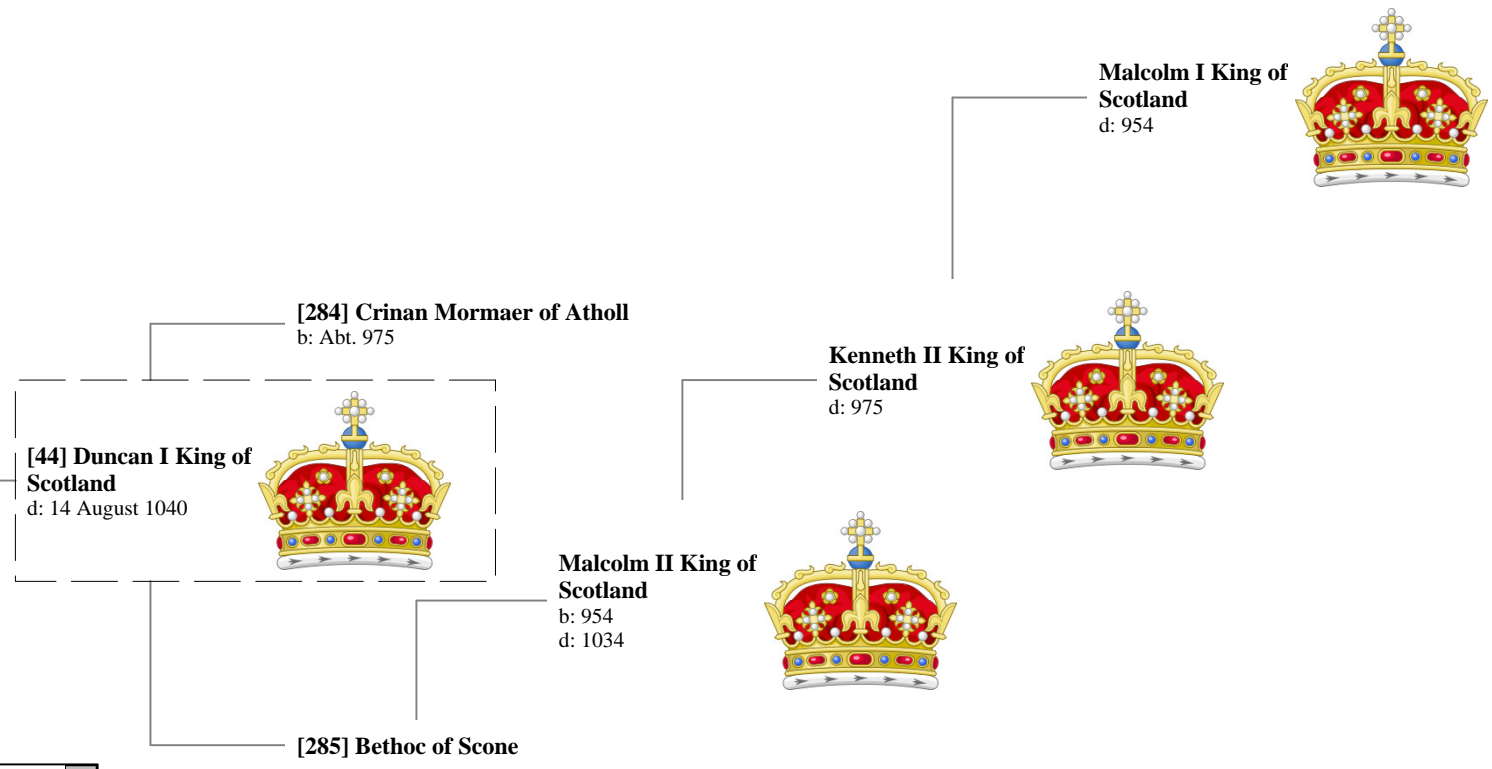

Ancestors of Liliast Stewart of Shambellie (235 of 884)

20th Great-Grandparents   21st Great-Grandparents   22nd Great-Grandparents   23rd Great-Grandparents   24th Great-Grandparents

▶ Cont. p. 314

Cont. p. 169 ◀