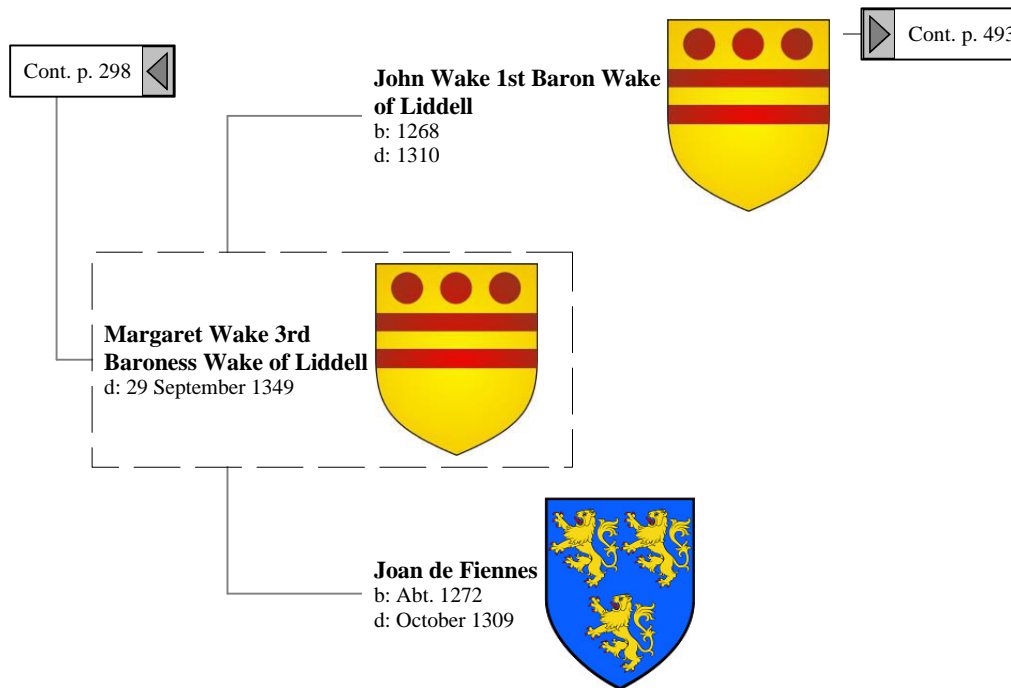

Ancestors of Lilius Stewart of Shambellie (380 of 884)

14th Great-Grandparents

15th Great-Grandparents