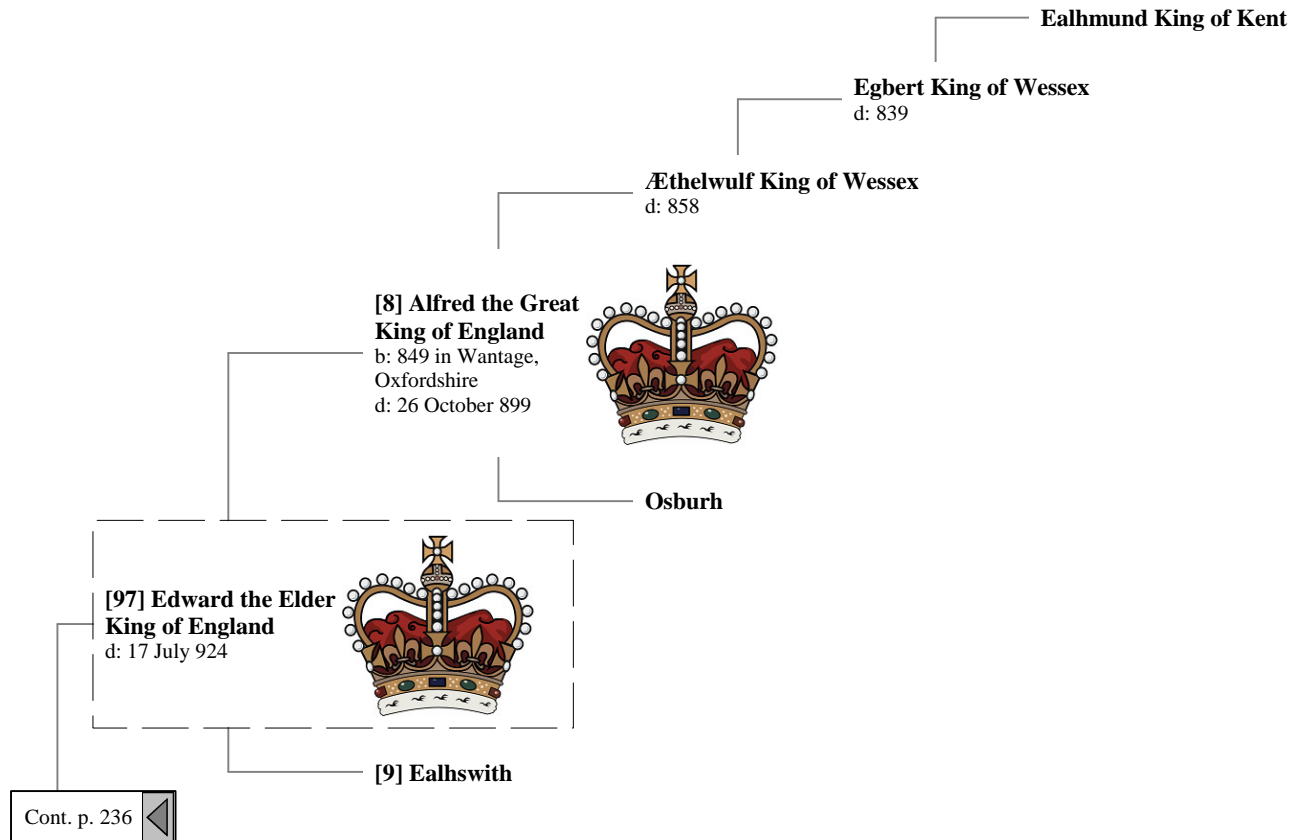

Donald II King of Scotland
d: 900

Malcolm I King of Scotland
d: 954

Cont. p. 235 

Ancestors of Lilius Stewart of Shambellie (315 of 884)

25th Great-Grandparents 26th Great-Grandparents 27th Great-Grandparents 28th Great-Grandparents 29th Great-Grandparents