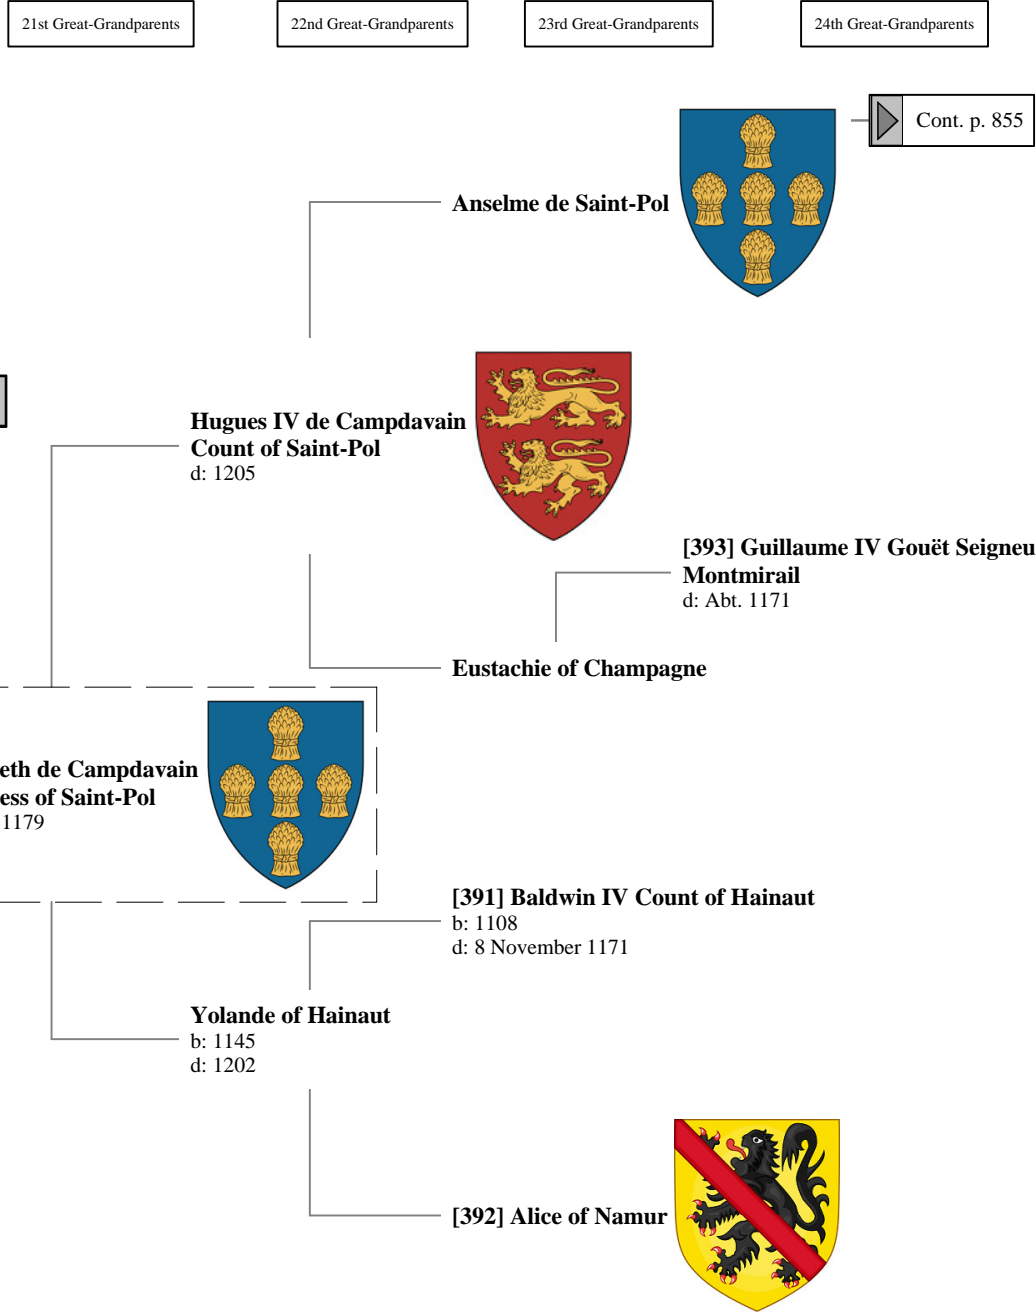

Ancestors of Lilius Stewart of Shambellie (825 of 884)