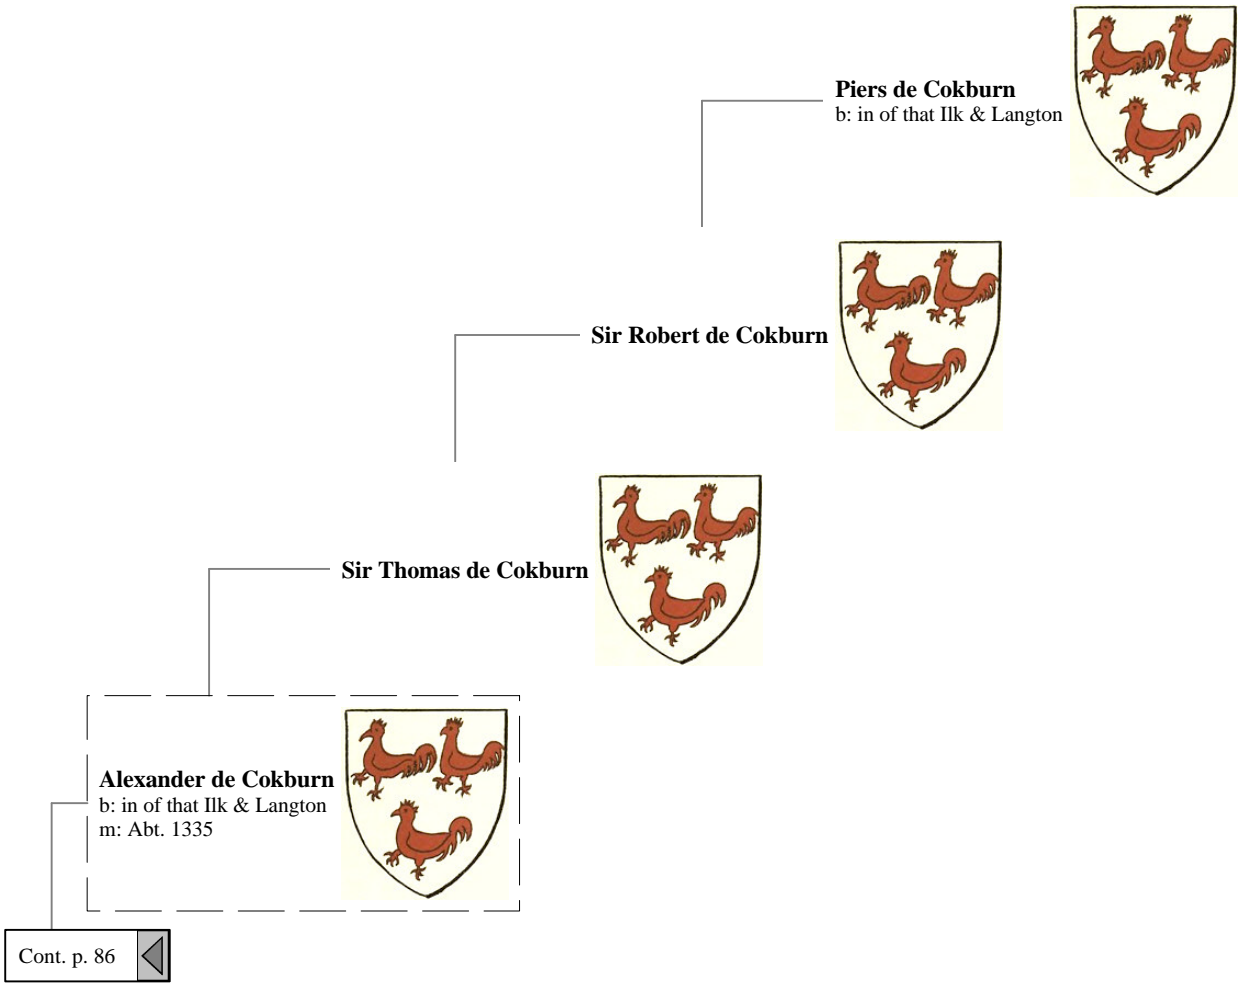

Robert Scott
b: in of Rankilburn
d: 1426

Sir Walter Scott
b: in of Buccleuch &
Branxholme
d: Bef. 9 February 1468/69

Ancestors of Lilius Stewart of Shambellie (141 of 884)

12th Great-Grandparents 13th Great-Grandparents 14th Great-Grandparents 15th Great-Grandparents