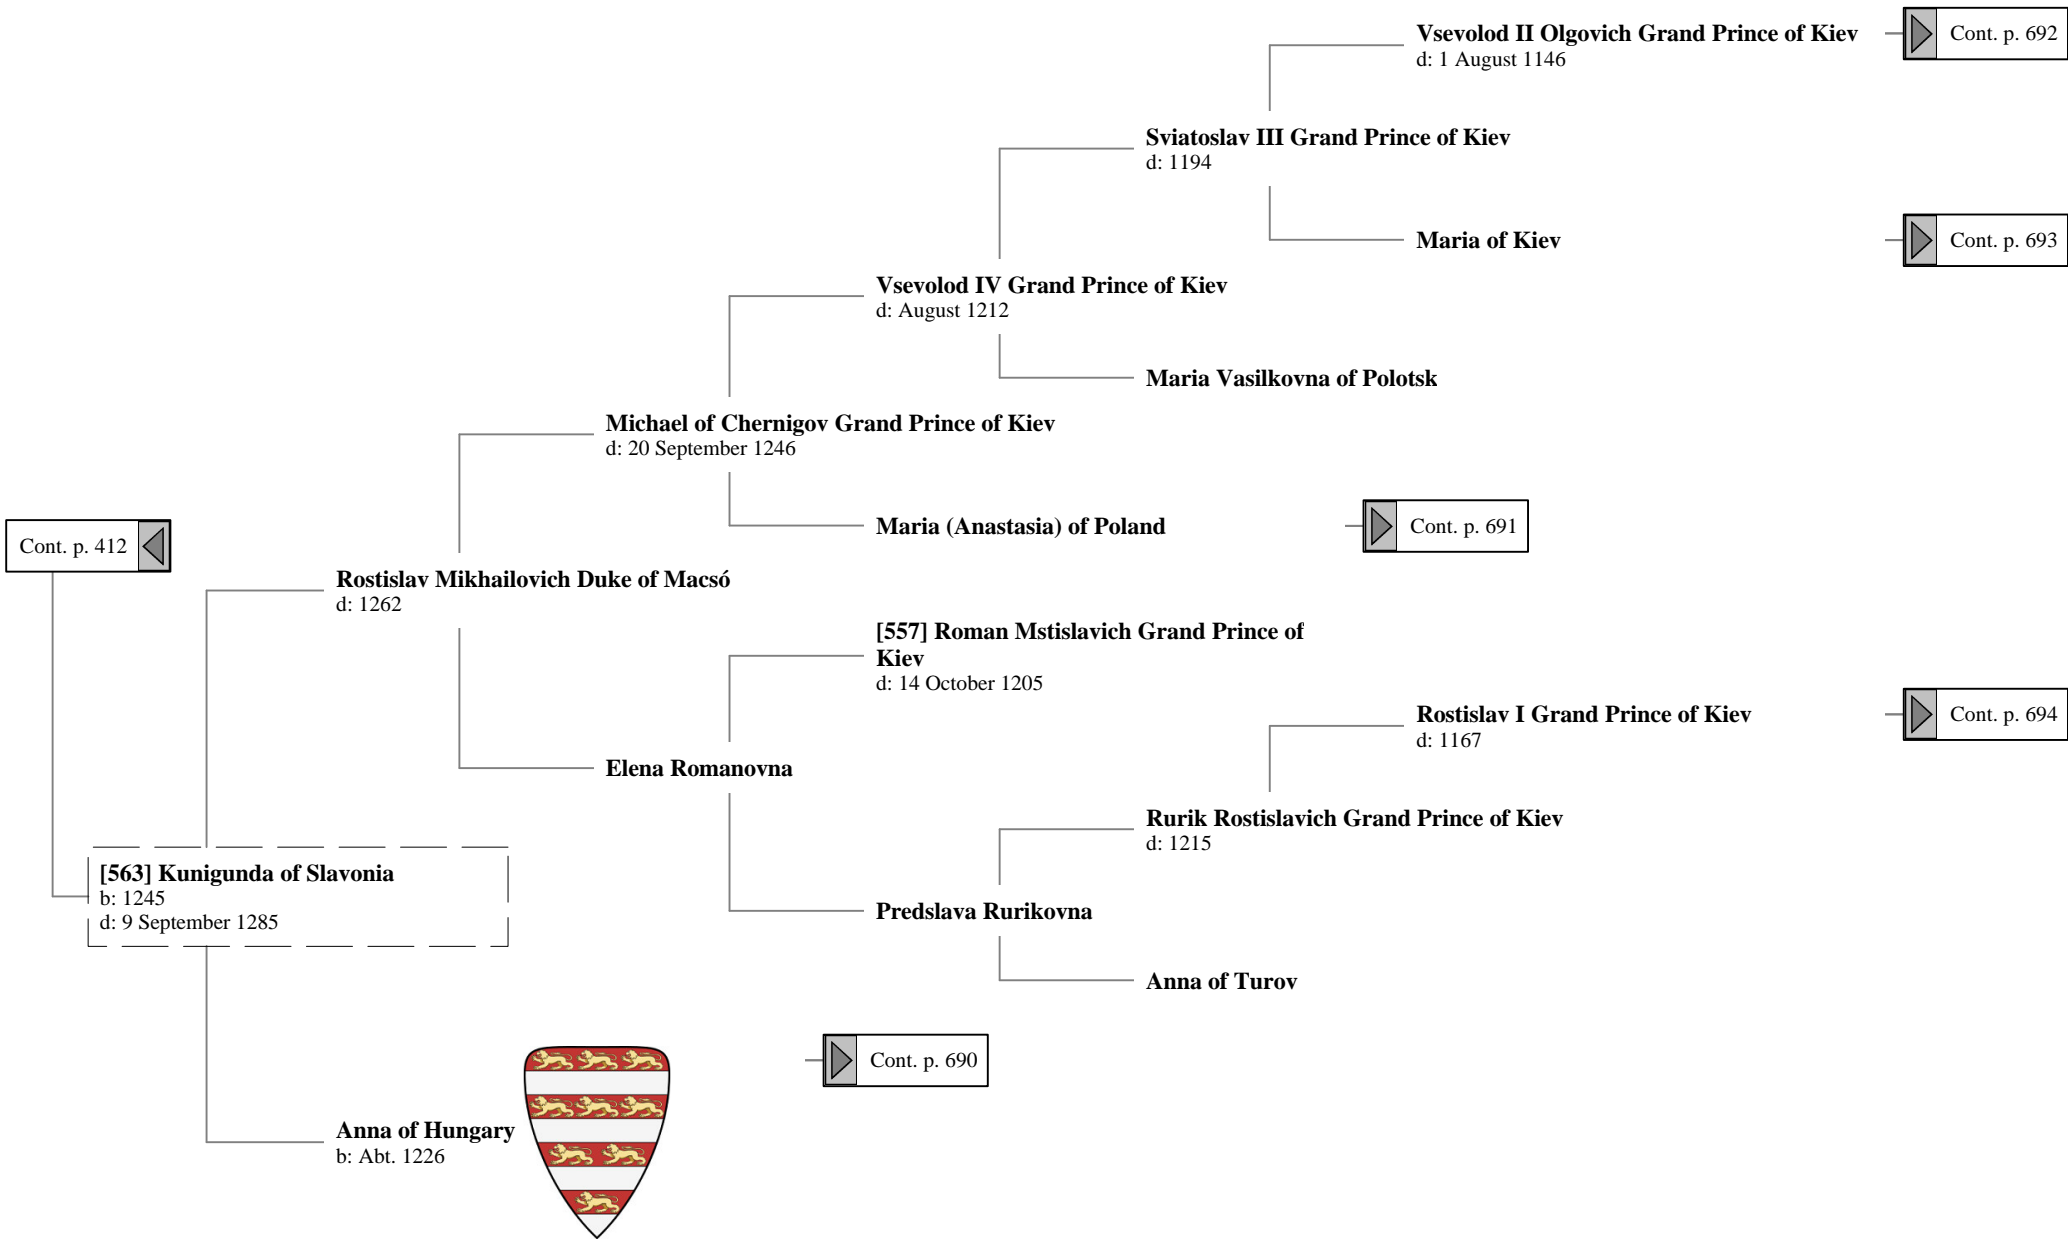

Ancestors of Liliás Stewart of Shambellie (531 of 884)

17th Great-Grandparents   18th Great-Grandparents   19th Great-Grandparents   20th Great-Grandparents   21st Great-Grandparents   22nd Great-Grandparents

Cont. p. 412

Cont. p. 691

Cont. p. 692

Cont. p. 693

Cont. p. 694

Cont. p. 690