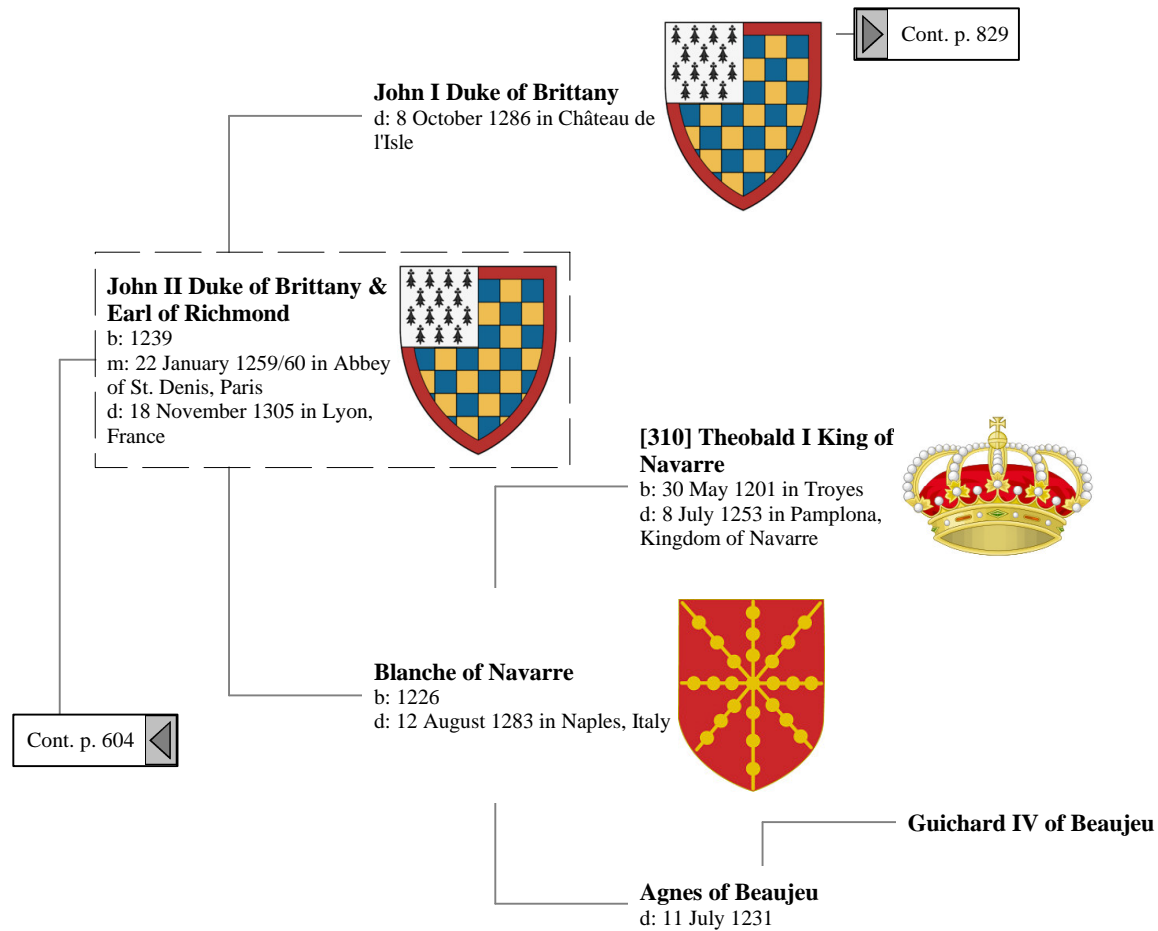

Ancestors of Lilius Stewart of Shambellie (744 of 884)

17th Great-Grandparents

18th Great-Grandparents

19th Great-Grandparents

20th Great-Grandparents