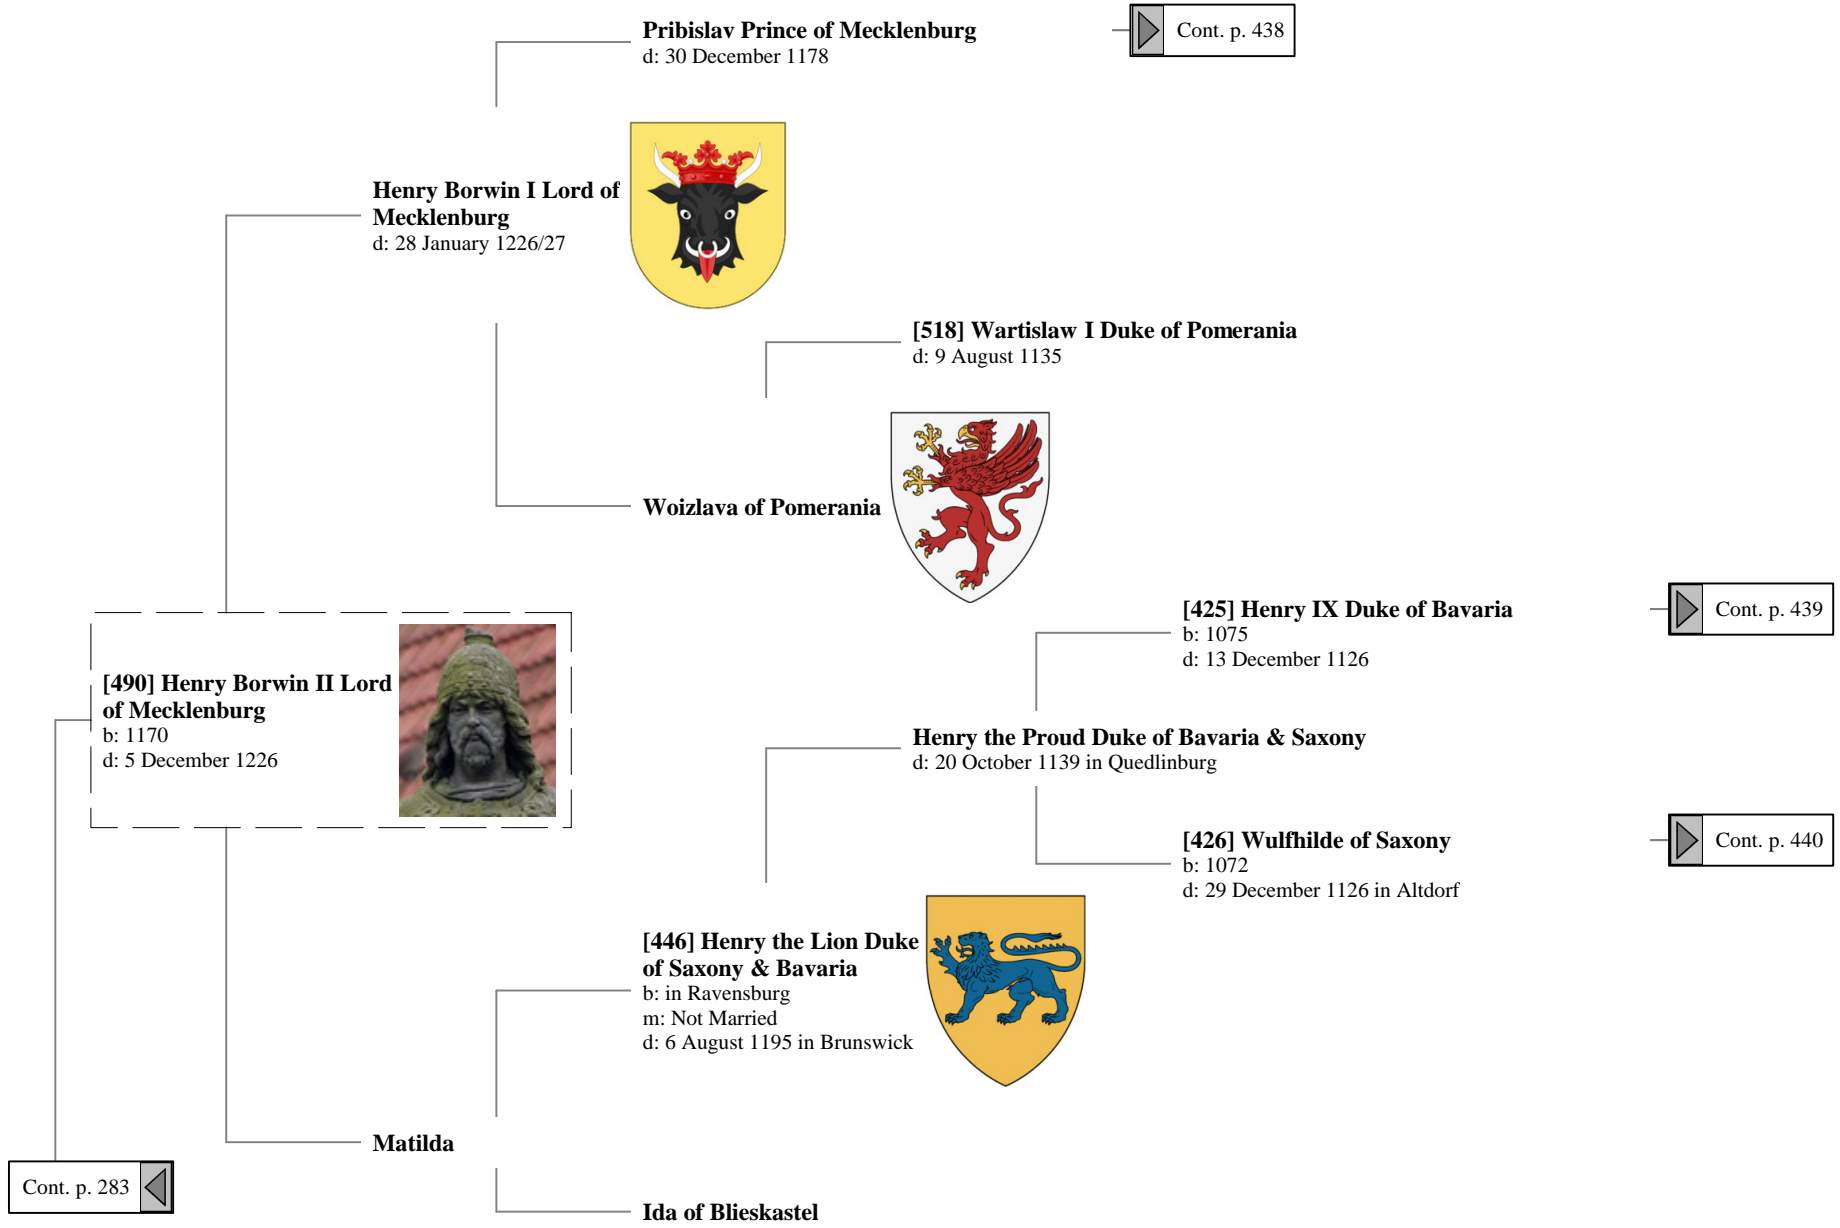

18th Great-Grandparents

Gunzelin I Count of Schwerin

Henry I Count of Schwerin
d: 17 February 1227/28

Cont. p. 283

Ancestors of Lilius Stewart of Shambellie (350 of 884)

17th Great-Grandparents 18th Great-Grandparents 19th Great-Grandparents 20th Great-Grandparents 21st Great-Grandparents