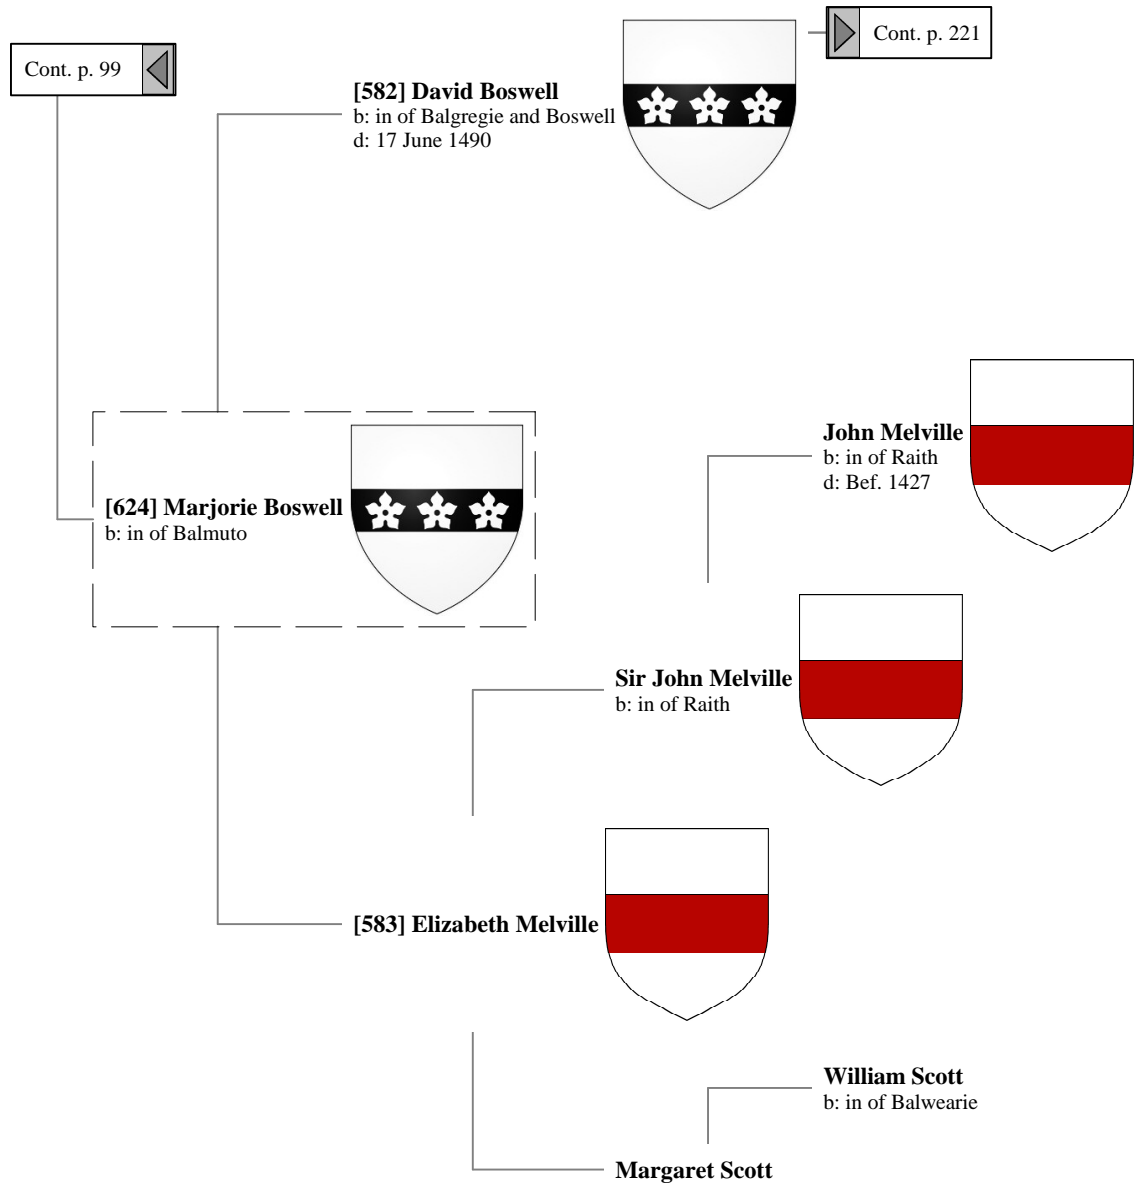

Ancestors of Lilius Stewart of Shambellie (160 of 884)

9th Great-Grandparents   10th Great-Grandparents   11th Great-Grandparents   12th Great-Grandparents