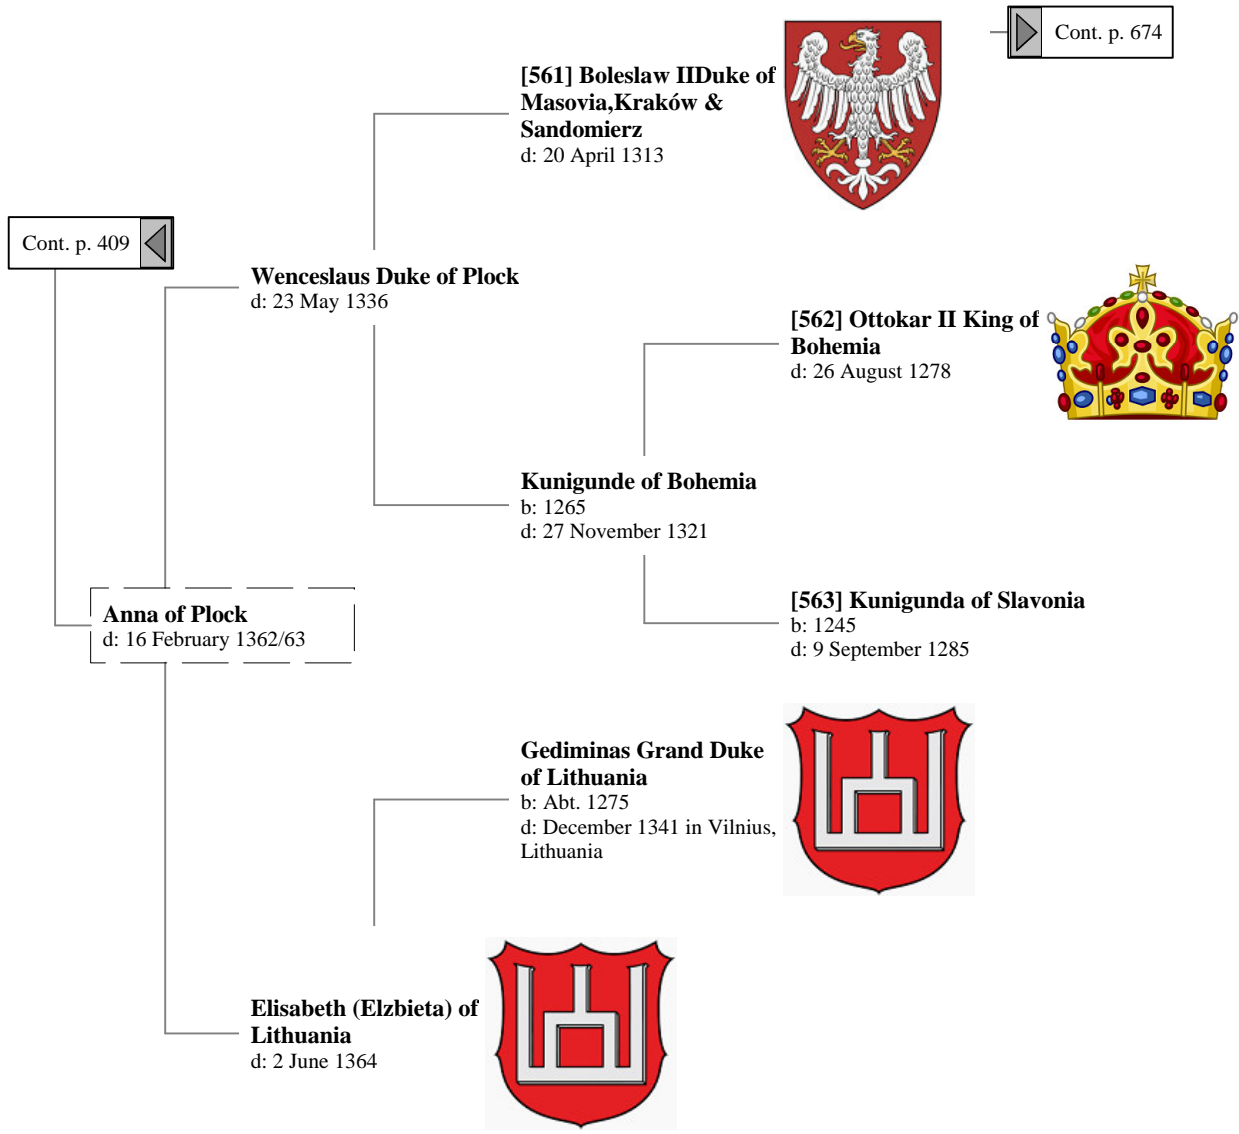

Ancestors of Lilius Stewart of Shambellie (518 of 884)

14th Great-Grandparents   15th Great-Grandparents   16th Great-Grandparents   17th Great-Grandparents