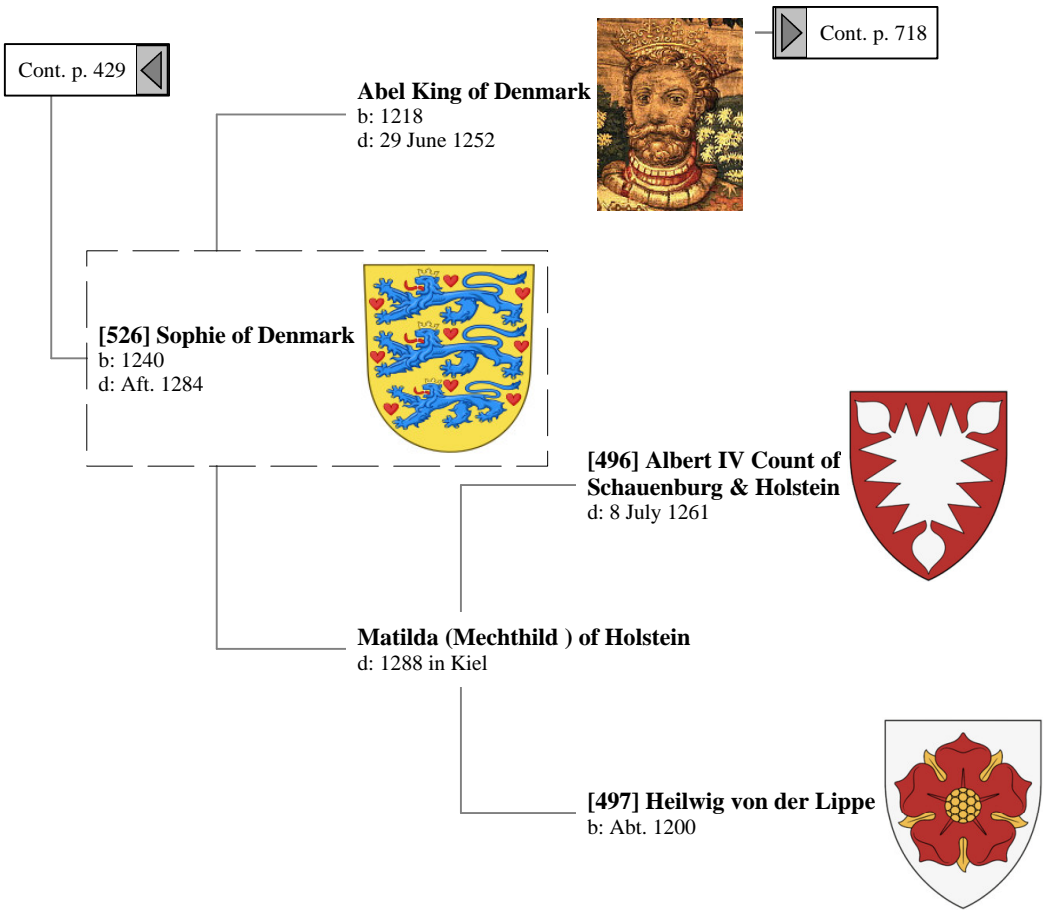

Constance Queen of Sicily
b: 2 November 1154
d: 27 November 1198 in Palermo,
Sicily, Italy

Cont. p. 715

Cont. p. 428

Ancestors of Lilius Stewart of Shambellie (555 of 884)

16th Great-Grandparents 17th Great-Grandparents 18th Great-Grandparents