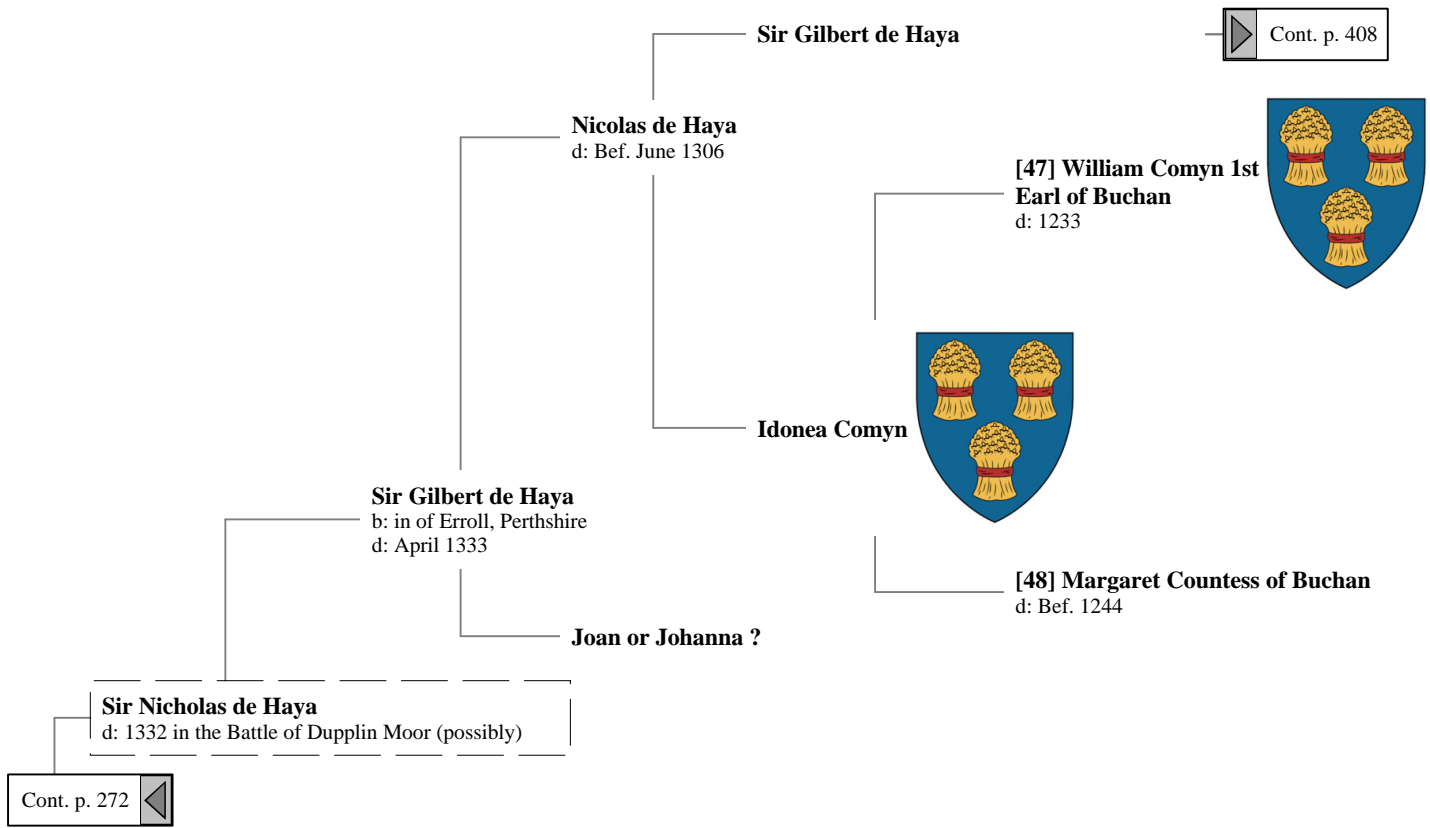

Ancestors of Lilius Stewart of Shambellie (334 of 884)

14th Great-Grandparents

15th Great-Grandparents

16th Great-Grandparents

17th Great-Grandparents

18th Great-Grandparents