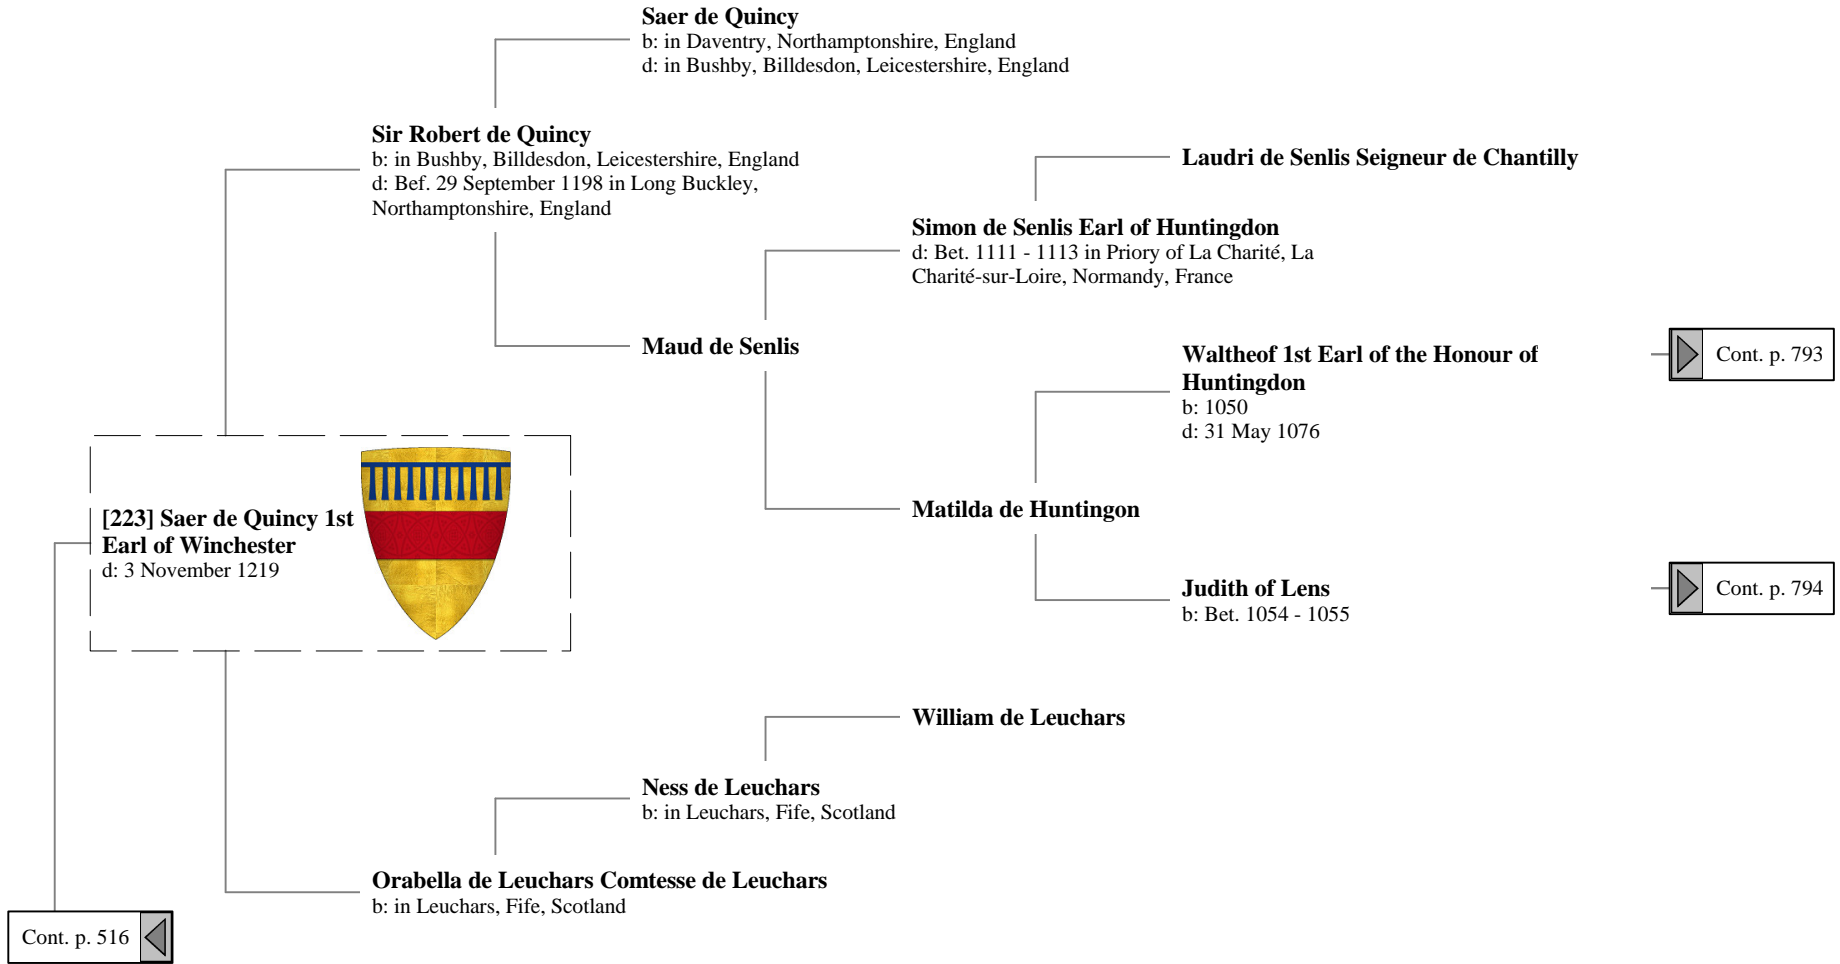

Ancestors of Lilius Stewart of Shambellie (670 of 884)

21st Great-Grandparents   22nd Great-Grandparents   23rd Great-Grandparents   24th Great-Grandparents   25th Great-Grandparents