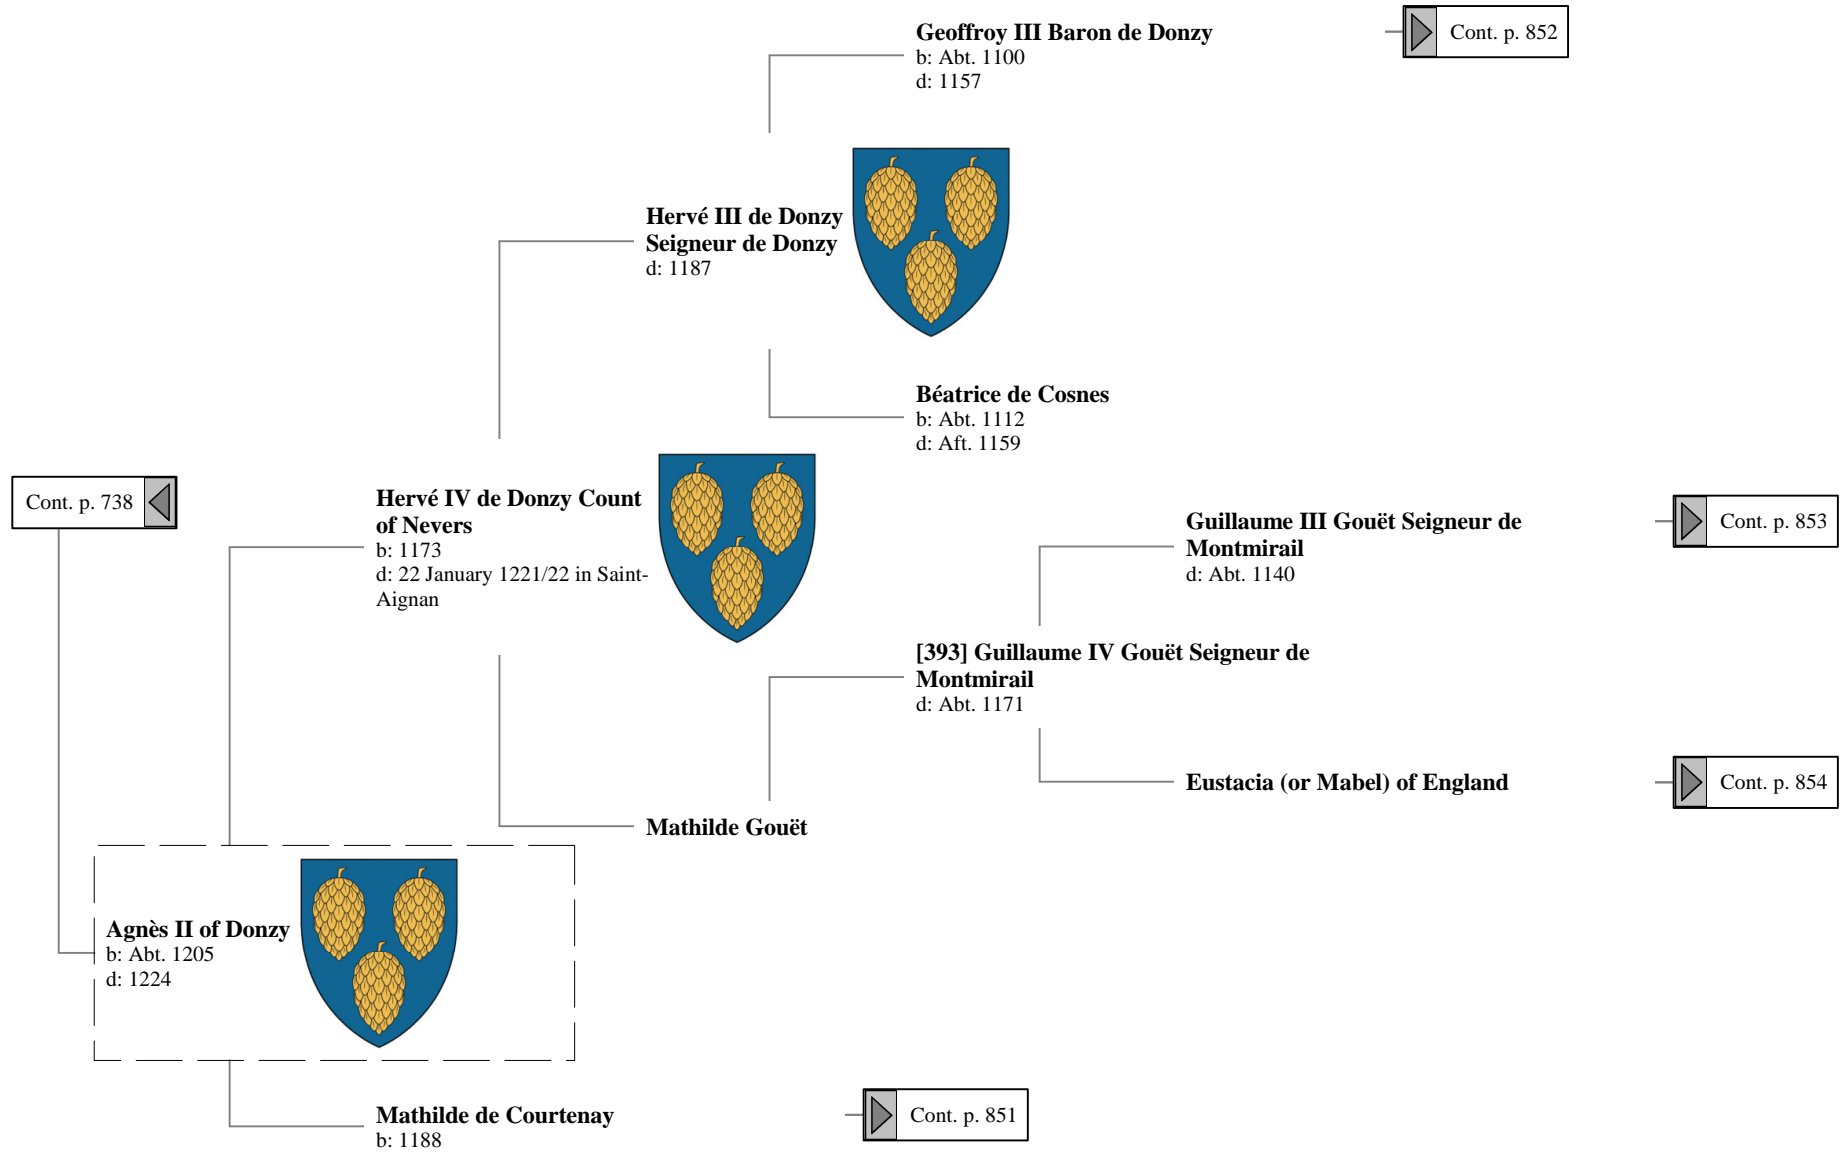

Ancestors of Lilius Stewart of Shambellie (824 of 884)

20th Great-Grandparents   21st Great-Grandparents   22nd Great-Grandparents   23rd Great-Grandparents   24th Great-Grandparents