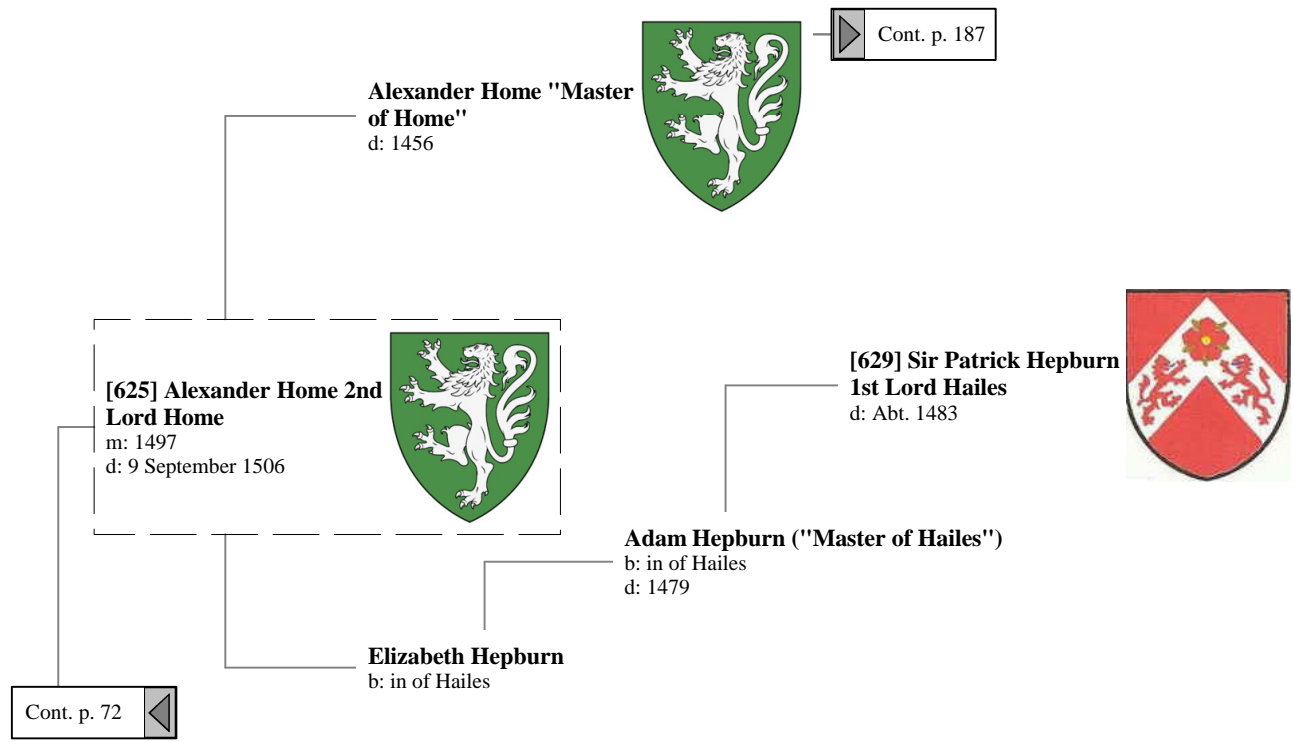

Sir David Herries
b: in of Terregles, Kirkcudbrightshire
d: Aft. 26 August 1495

◀ Cont. p. 71

Ancestors of Lilius Stewart of Shambellie (124 of 884)

9th Great-Grandparents 10th Great-Grandparents 11th Great-Grandparents 12th Great-Grandparents