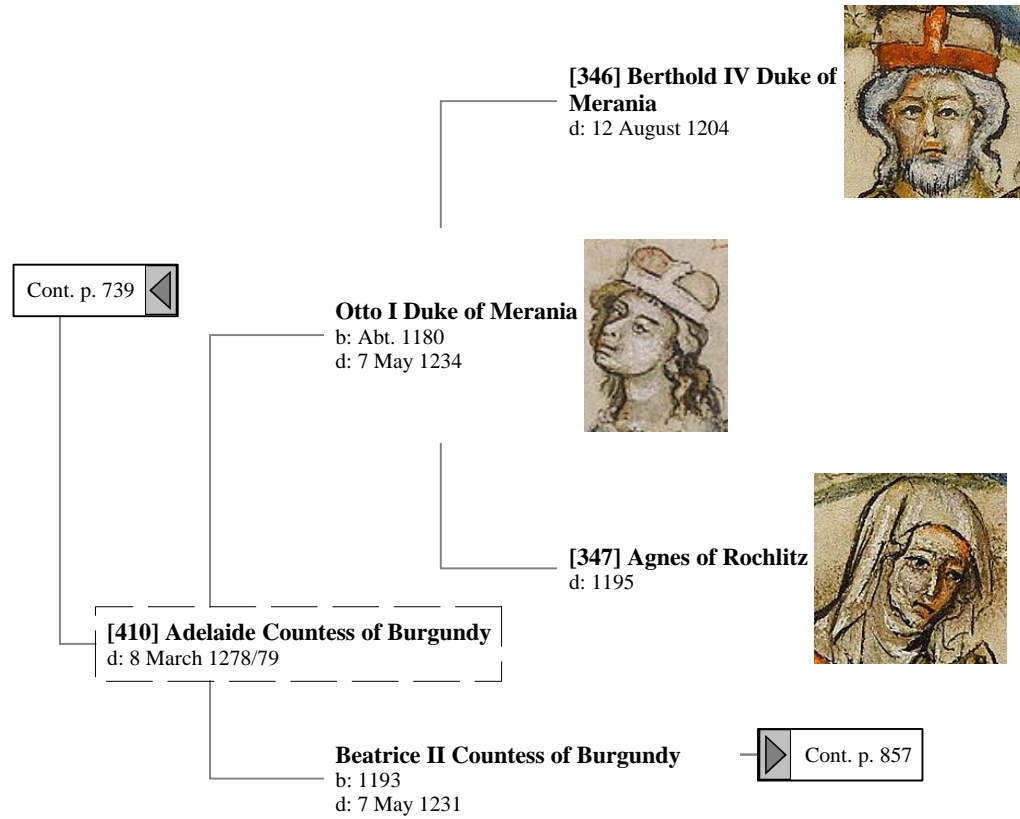

Ancestors of Liliast Stewart of Shambellie (827 of 884)

18th Great-Grandparents

19th Great-Grandparents

20th Great-Grandparents