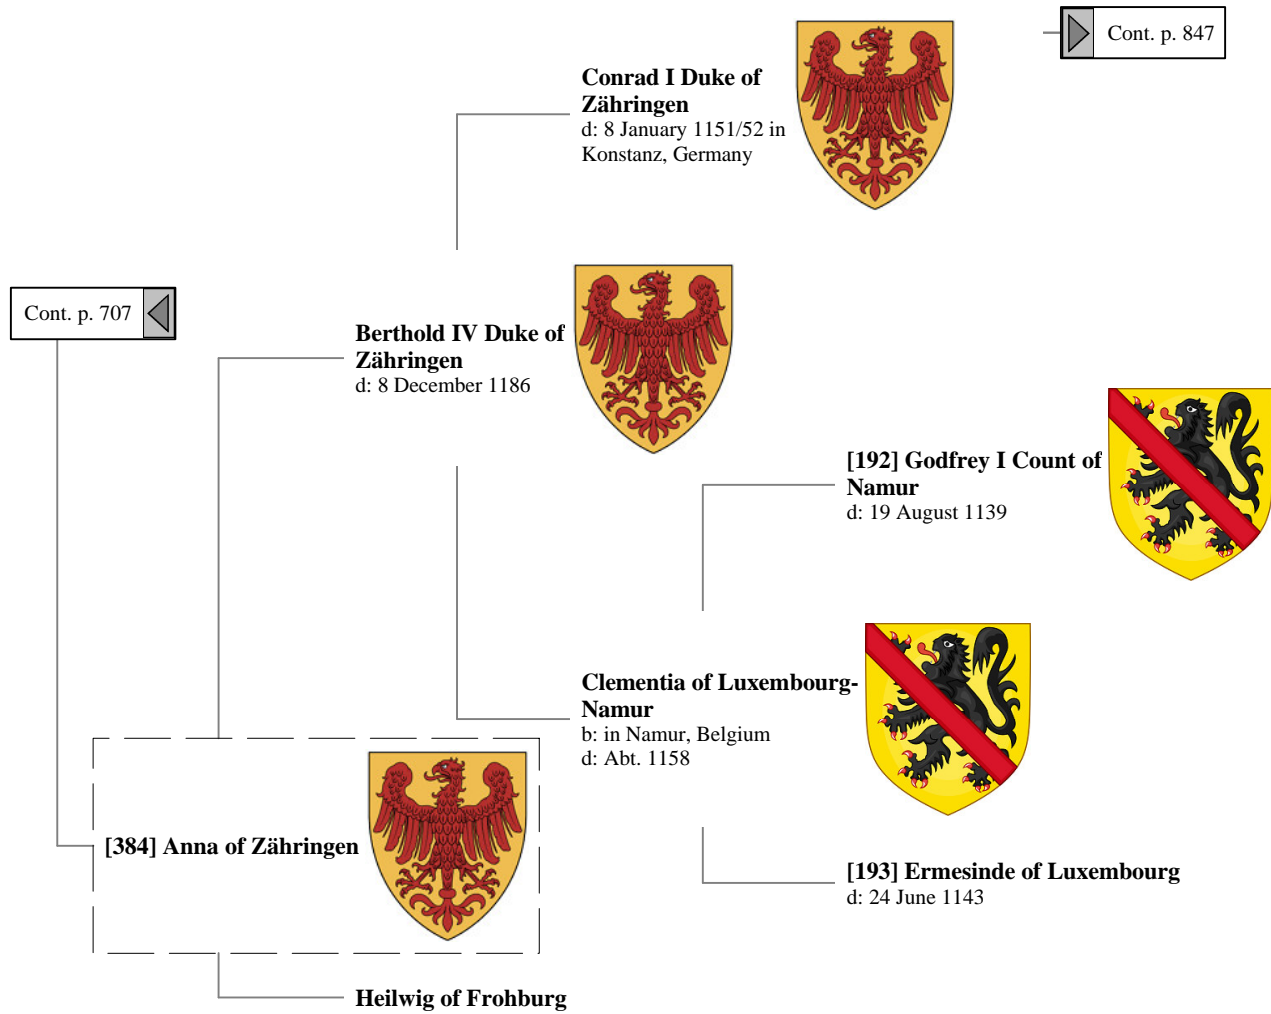

Ancestors of Lilius Stewart of Shambellie (808 of 884)

19th Great-Grandparents   20th Great-Grandparents   21st Great-Grandparents   22nd Great-Grandparents