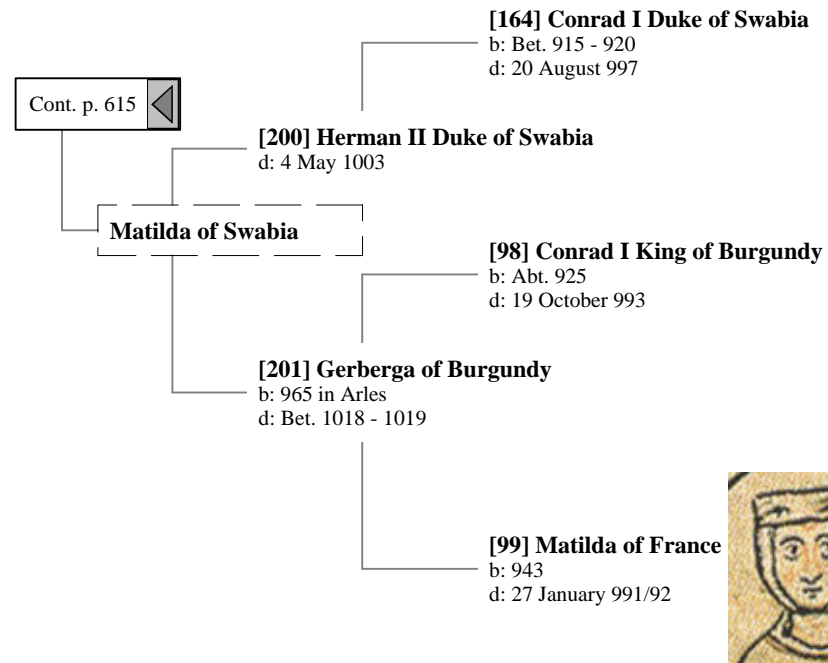

Ancestors of Lilius Stewart of Shambellie (755 of 884)

23rd Great-Grandparents

24th Great-Grandparents

25th Great-Grandparents