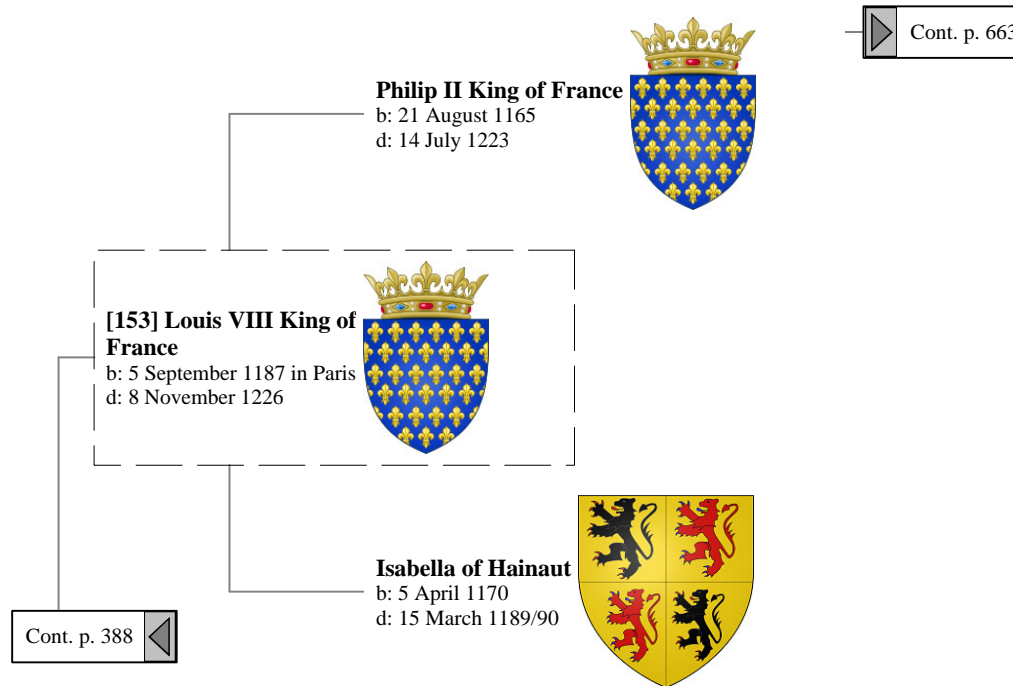

Ancestors of Lilius Stewart of Shambellie (507 of 884)

18th Great-Grandparents

19th Great-Grandparents