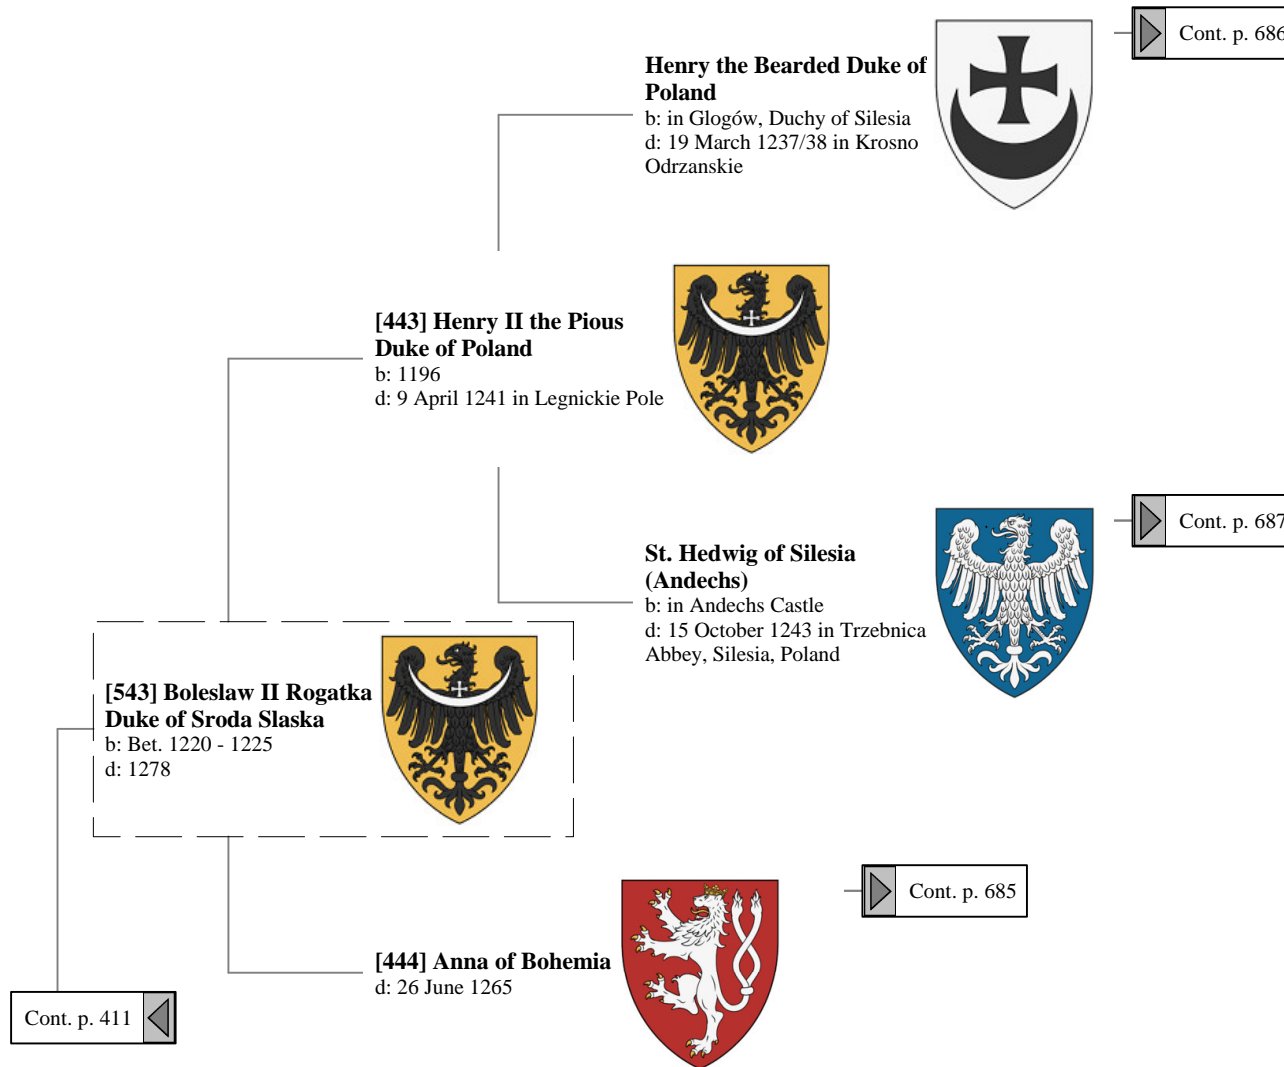

Ancestors of Liliast Stewart of Shambellie (527 of 884)

17th Great-Grandparents

18th Great-Grandparents

19th Great-Grandparents