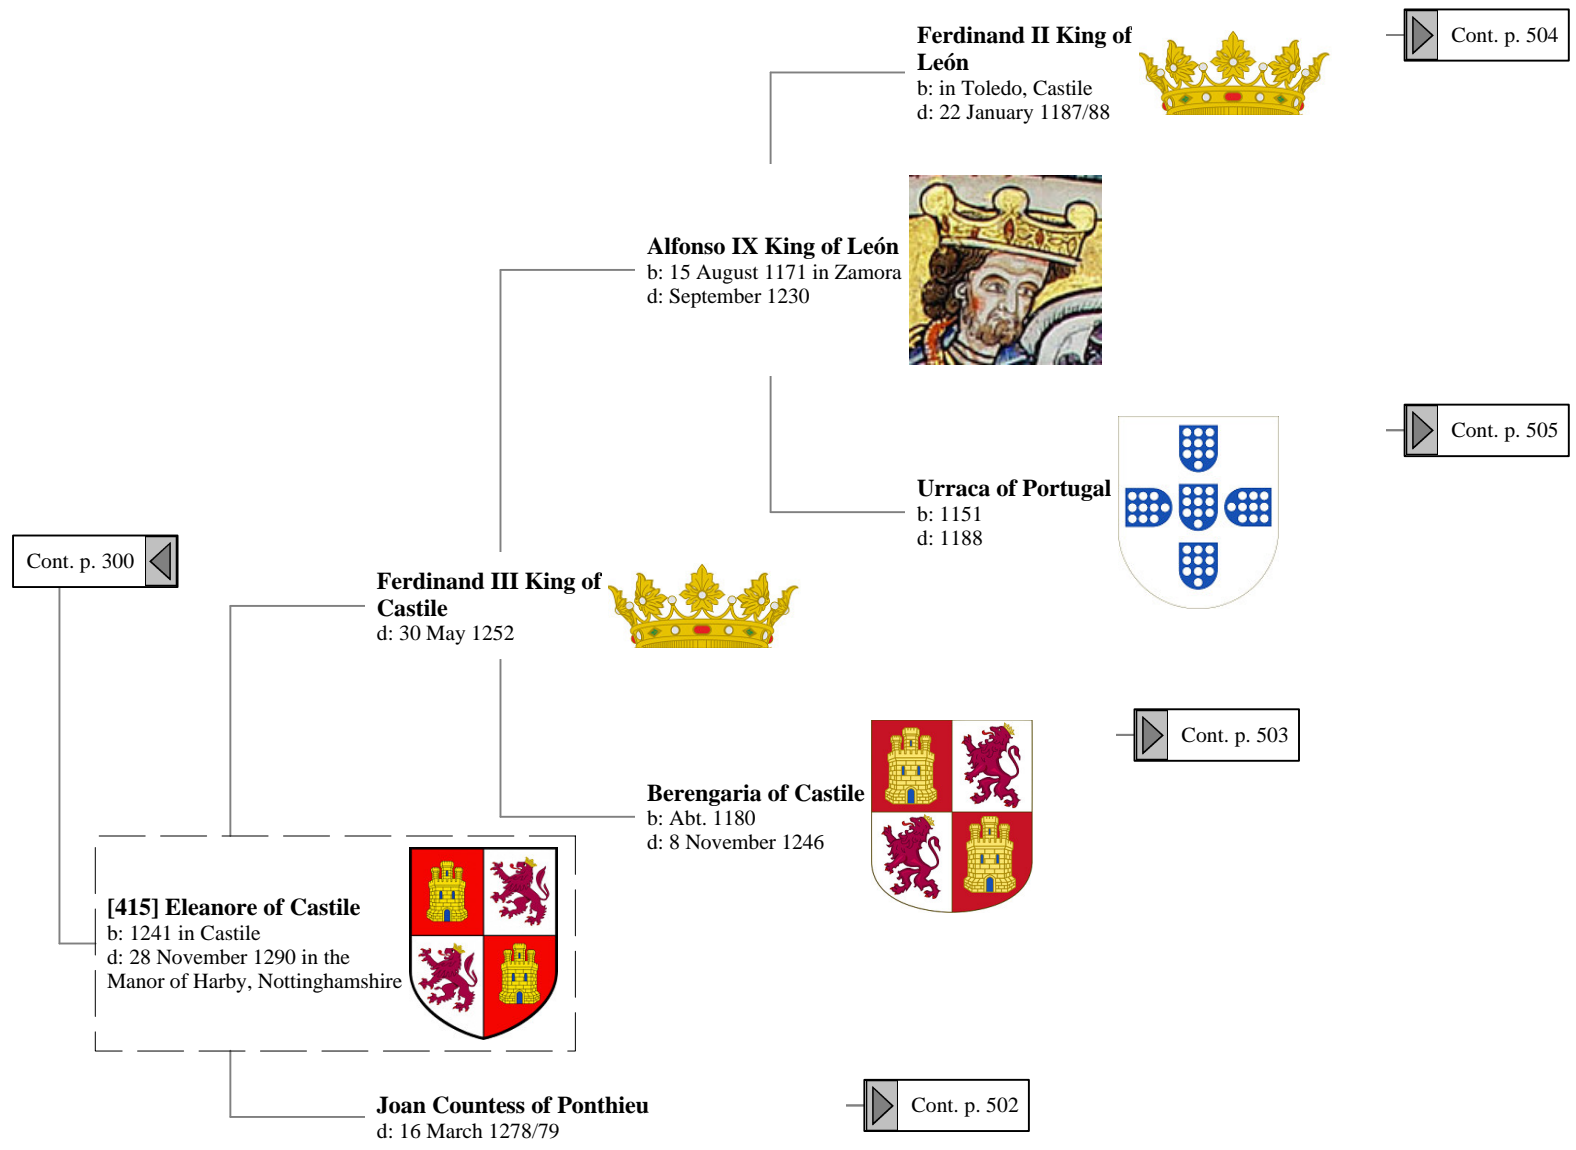

Ancestors of Lilius Stewart of Shambellie (386 of 884)

15th Great-Grandparents   16th Great-Grandparents   17th Great-Grandparents   18th Great-Grandparents