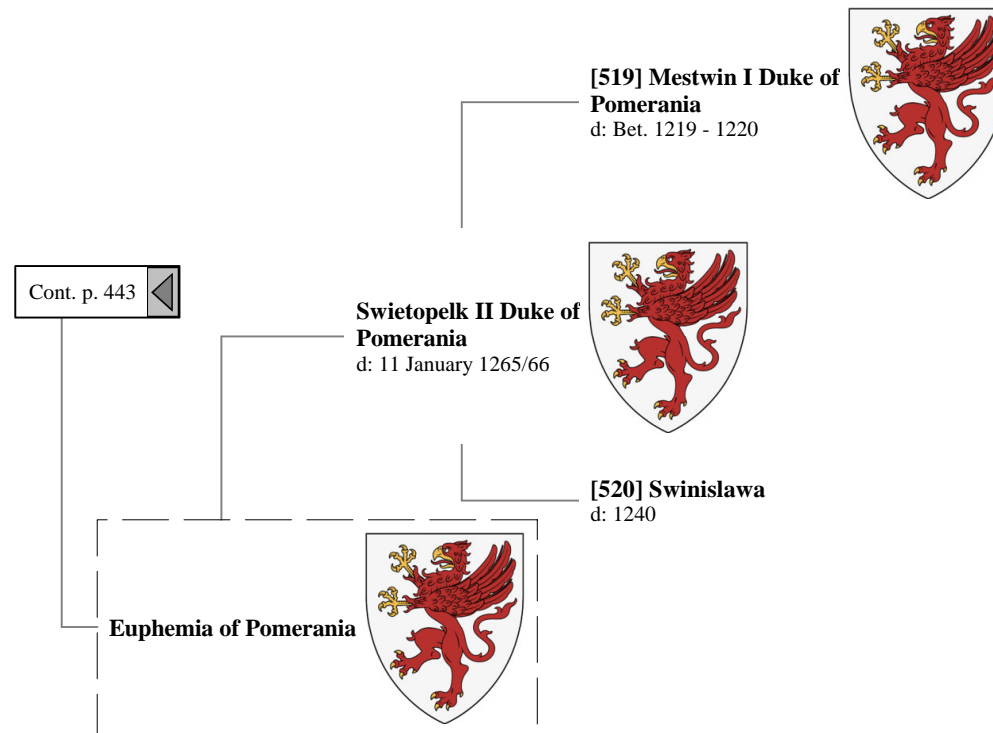

Ancestors of Lilius Stewart of Shambellie (569 of 884)

17th Great-Grandparents

18th Great-Grandparents

19th Great-Grandparents