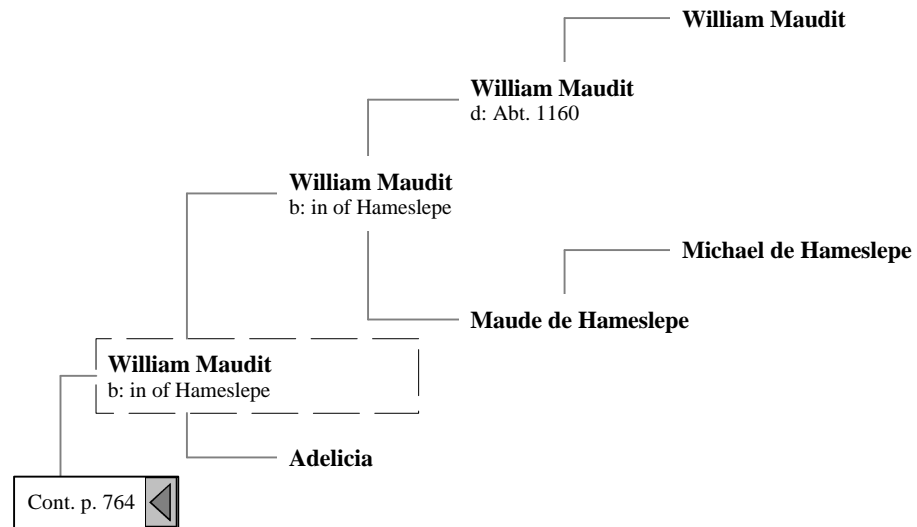

Ancestors of Lilius Stewart of Shambellie (835 of 884)

20th Great-Grandparents

21st Great-Grandparents

22nd Great-Grandparents

23rd Great-Grandparents