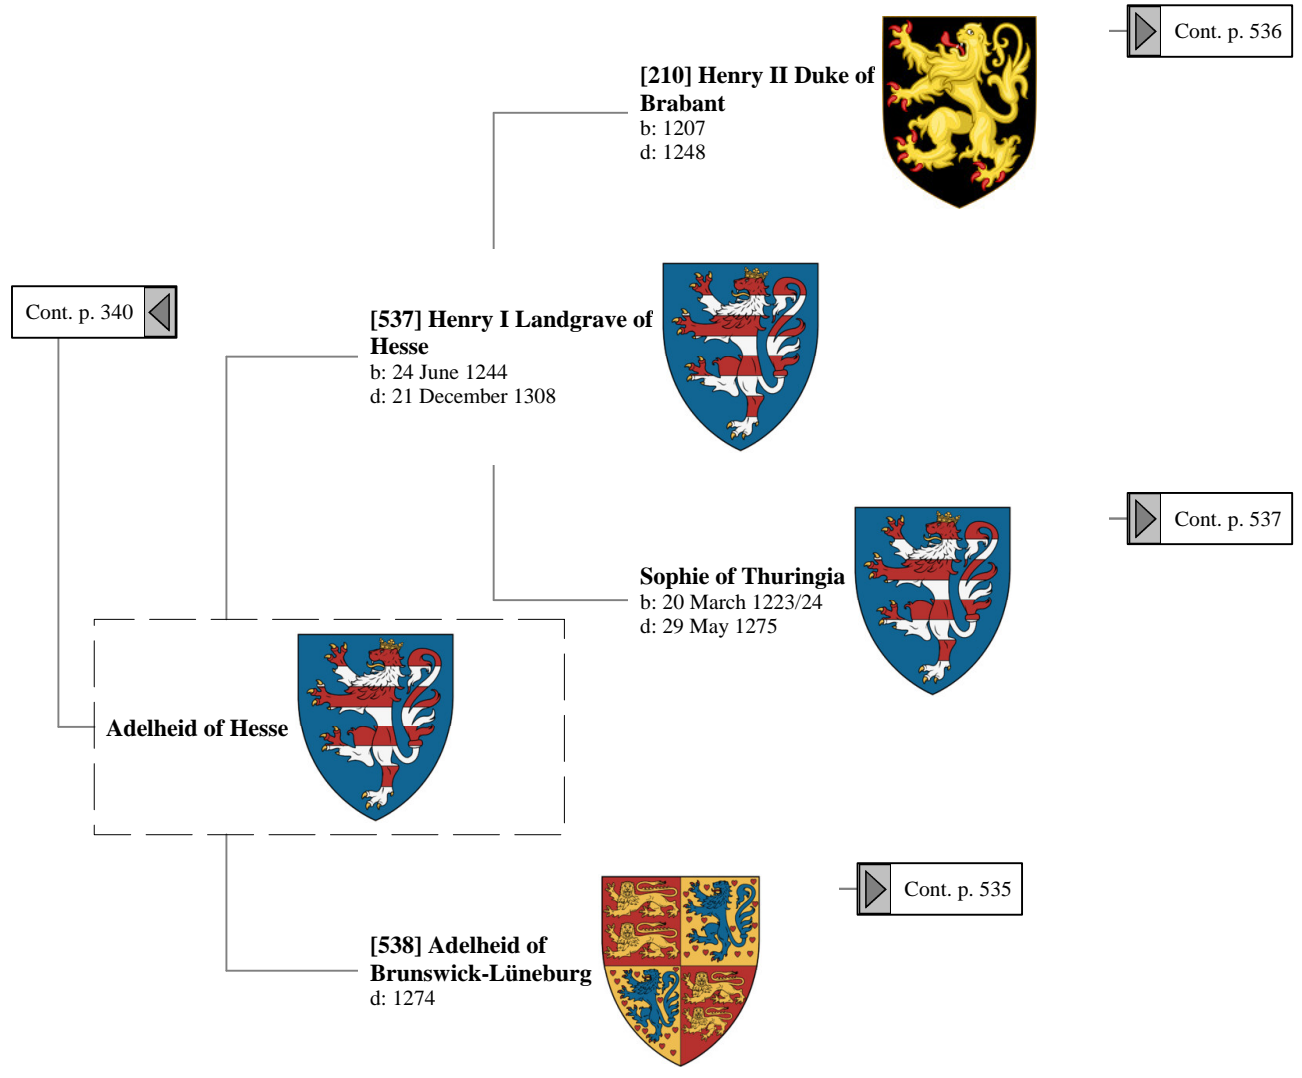

Helene of Saxony

Cont. p. 339

[534] Helene of Brunswick-Lüneburg
d: 1273

Ancestors of Lilius Stewart of Shambellie (417 of 884)

15th Great-Grandparents 16th Great-Grandparents 17th Great-Grandparents

Ancestors of Lilius Stewart of Shambellie (418 of 884)