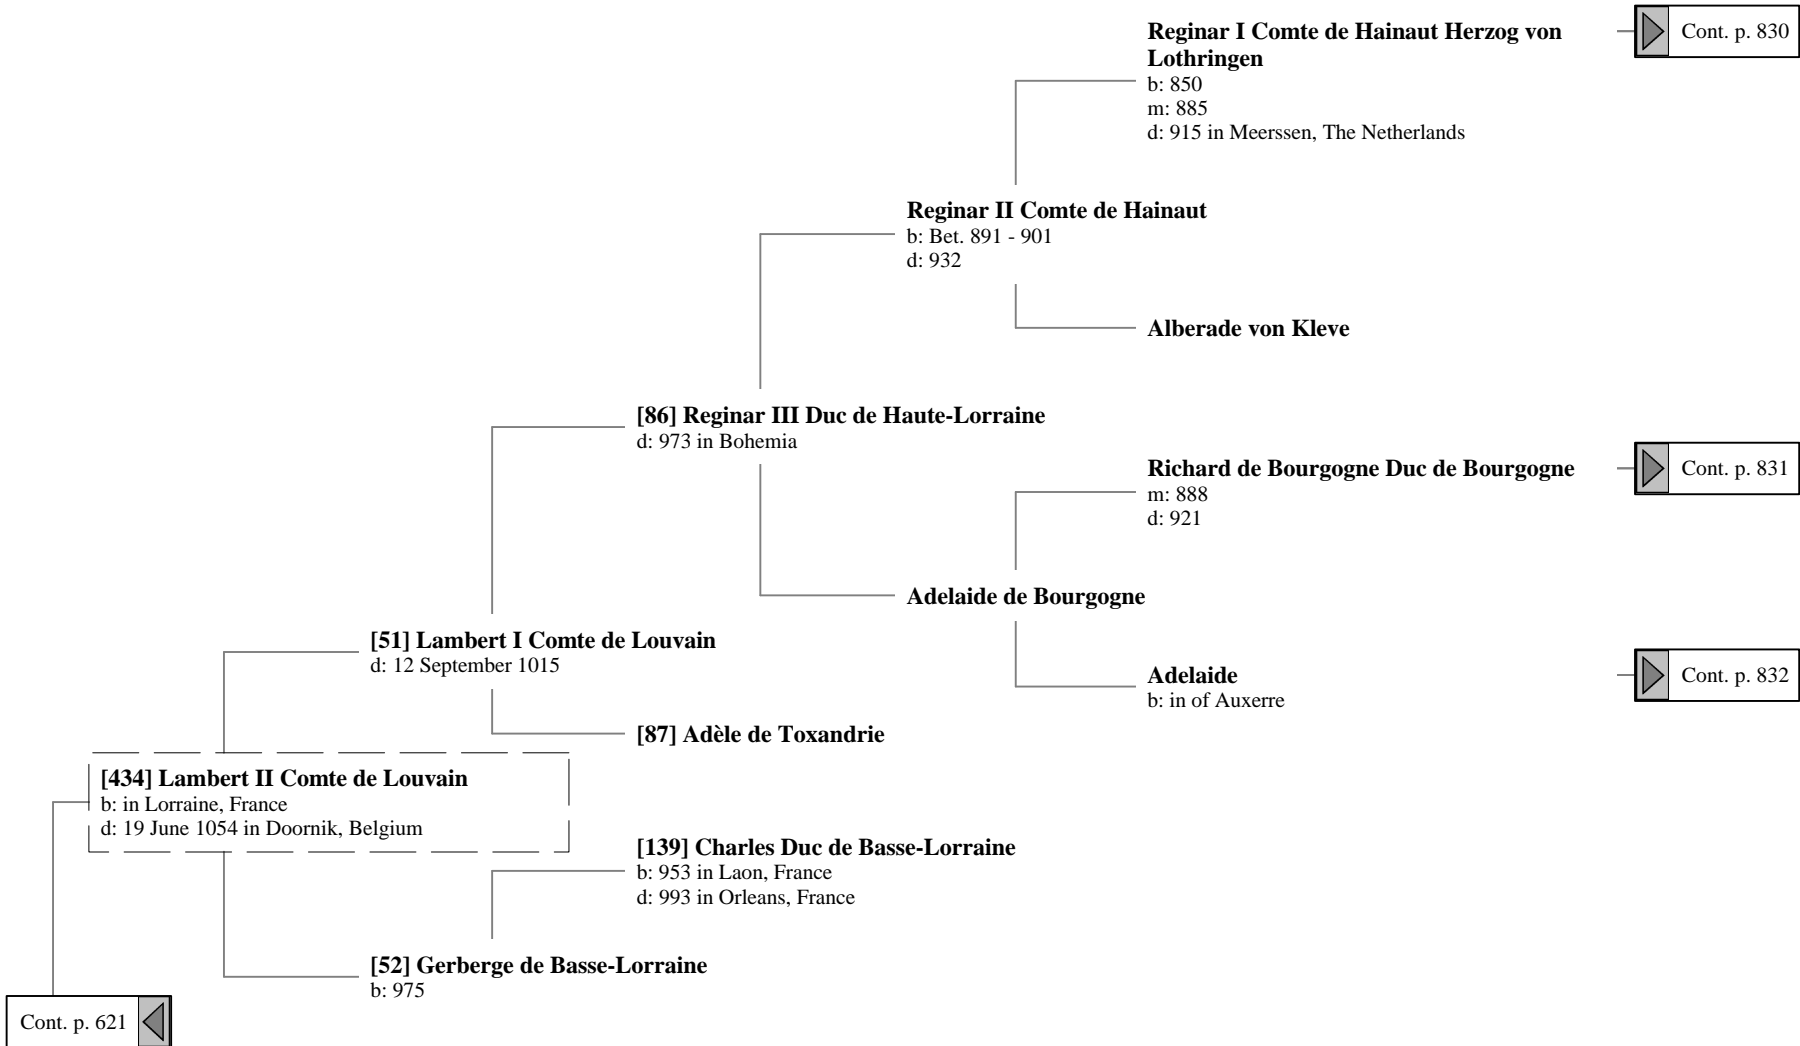

Ancestors of Lilius Stewart of Shambellie (760 of 884)

25th Great-Grandparents   26th Great-Grandparents   27th Great-Grandparents   28th Great-Grandparents   29th Great-Grandparents