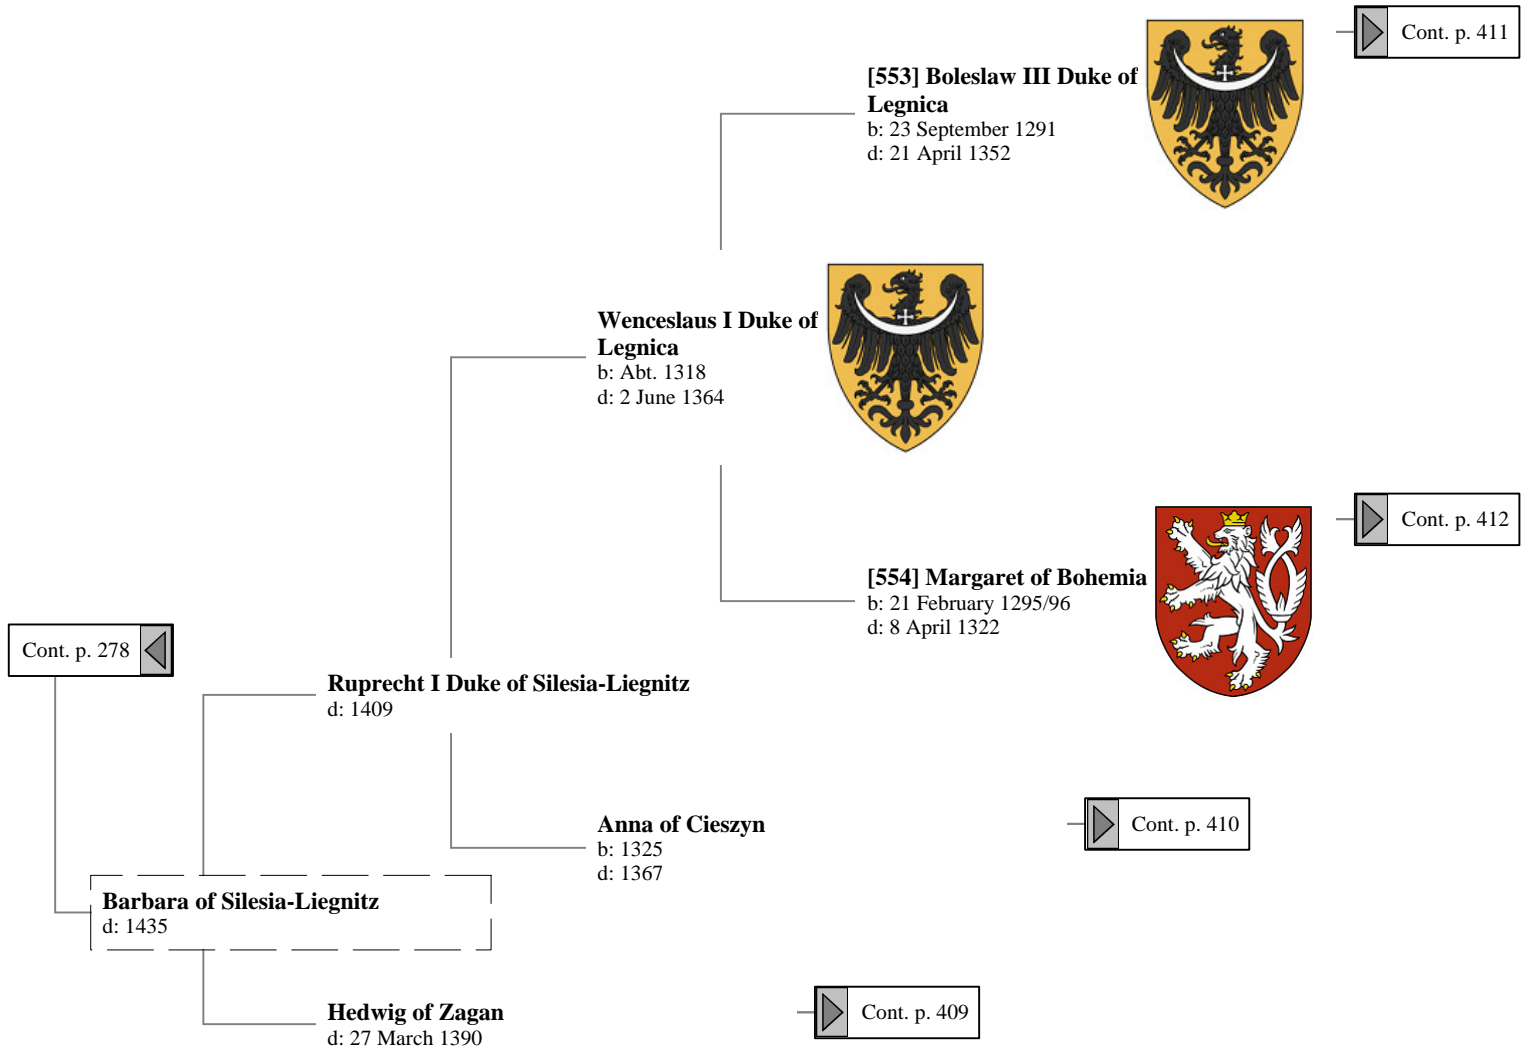

Sir Robert Maxwell
b: in of Calderwood
m: 1402

[566] Isabel Lindsay
b: in of Crawford, Lanarkshire

Cont. p. 277 

Ancestors of Lilius Stewart of Shambellie (336 of 884)

12th Great-Grandparents 13th Great-Grandparents 14th Great-Grandparents 15th Great-Grandparents