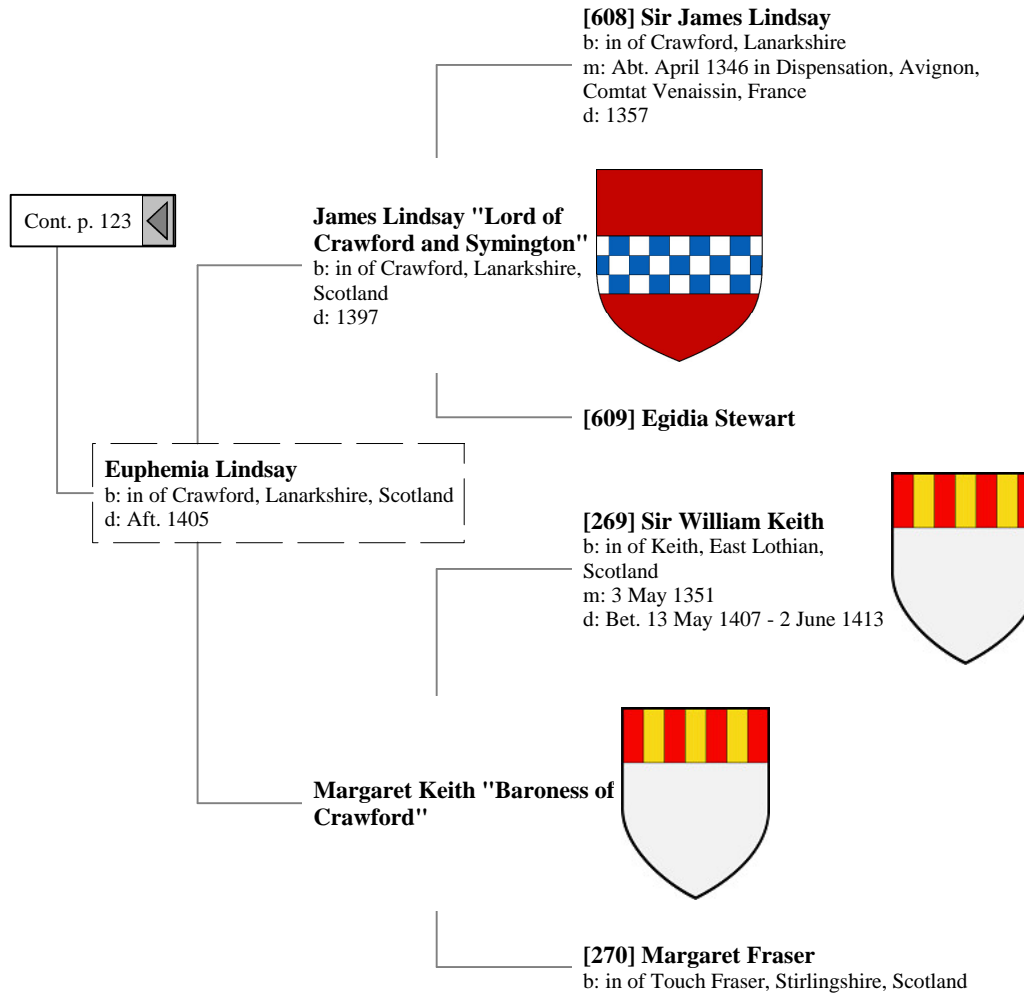

Ancestors of Lilius Stewart of Shambellie (186 of 884)

13th Great-Grandparents

14th Great-Grandparents

15th Great-Grandparents