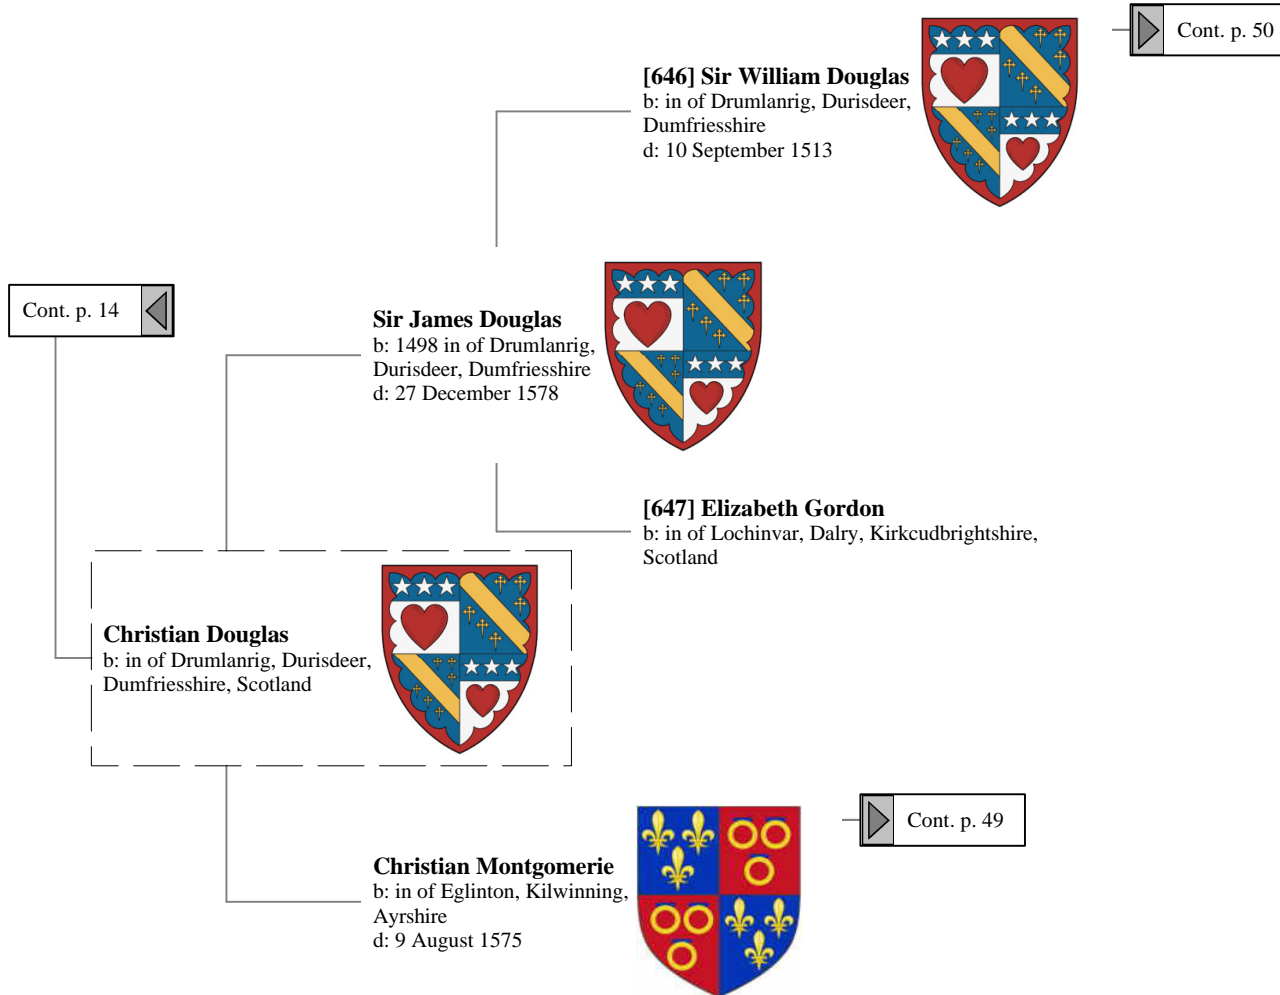

Cont. p. 14

Ancestors of Liliast Stewart of Shambellie (27 of 884)

5th Great-Grandparents

6th Great-Grandparents

7th Great-Grandparents

Ancestors of Liliast Stewart of Shambellie (28 of 884)

4th Great-Grandparents

5th Great-Grandparents

6th Great-Grandparents

Ancestors of Liliast Stewart of Shambellie (29 of 884)

5th Great-Grandparents 6th Great-Grandparents 7th Great-Grandparents

James Hamilton 1st Earl of Arran
d: Bet. 26 March - 21 July 1529 in Kinneil, Borrowstounness, West Lothian, Scotland