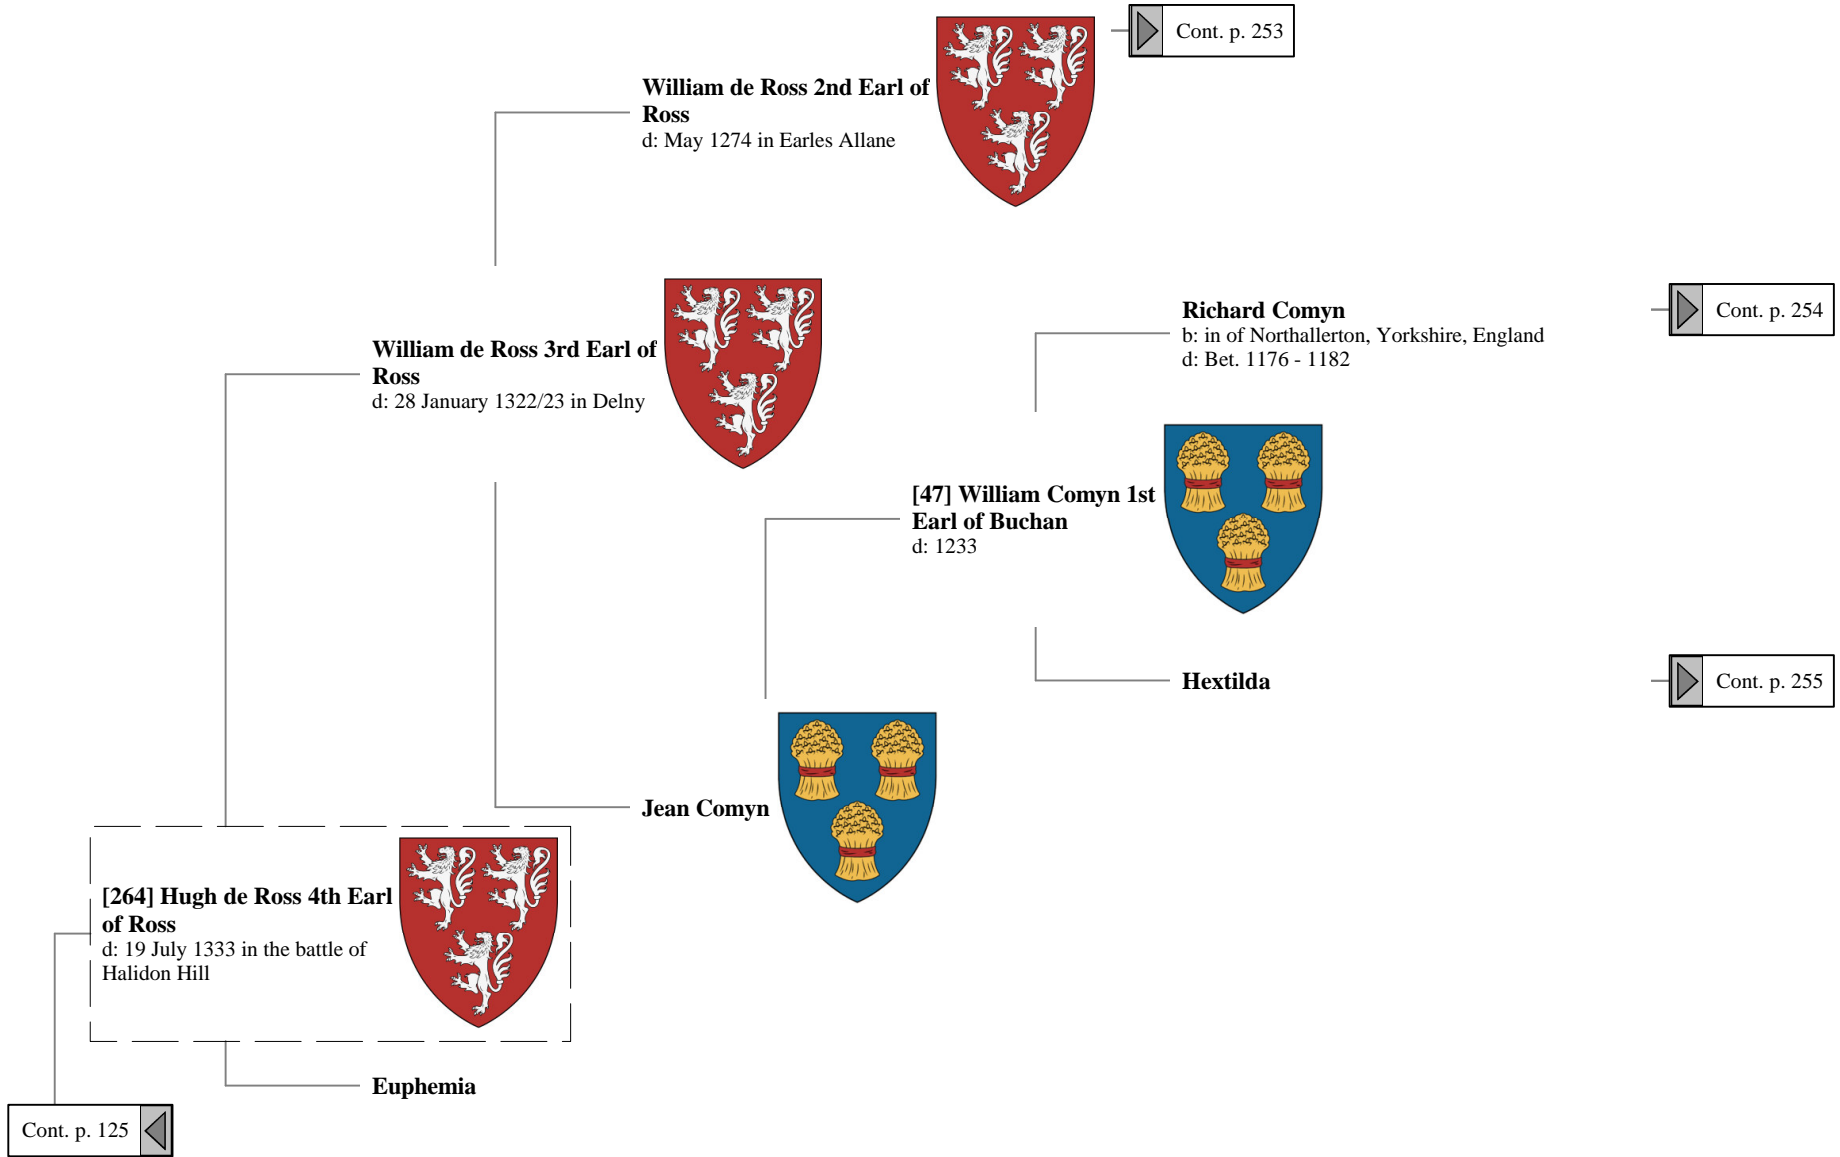

d: 10 August 1413 in Crieff,
Perthshire, Scotland

Cont. p. 125

Ancestors of Lilius Stewart of Shambellie (189 of 884)

16th Great-Grandparents 17th Great-Grandparents 18th Great-Grandparents 19th Great-Grandparents 20th Great-Grandparents