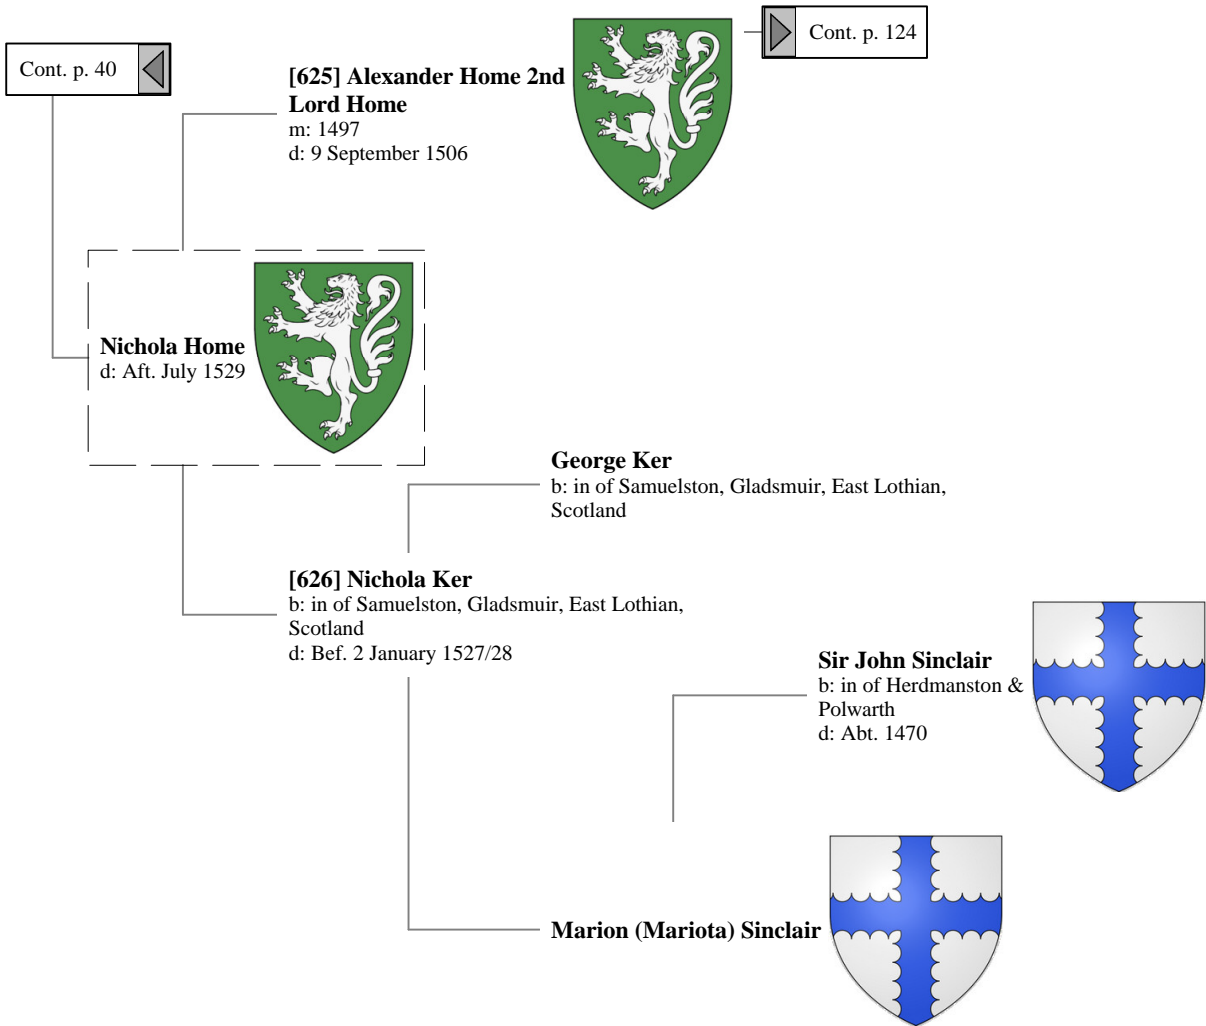

Ancestors of Liliast Stewart of Shambellie (72 of 884)

8th Great-Grandparents   9th Great-Grandparents   10th Great-Grandparents   11th Great-Grandparents