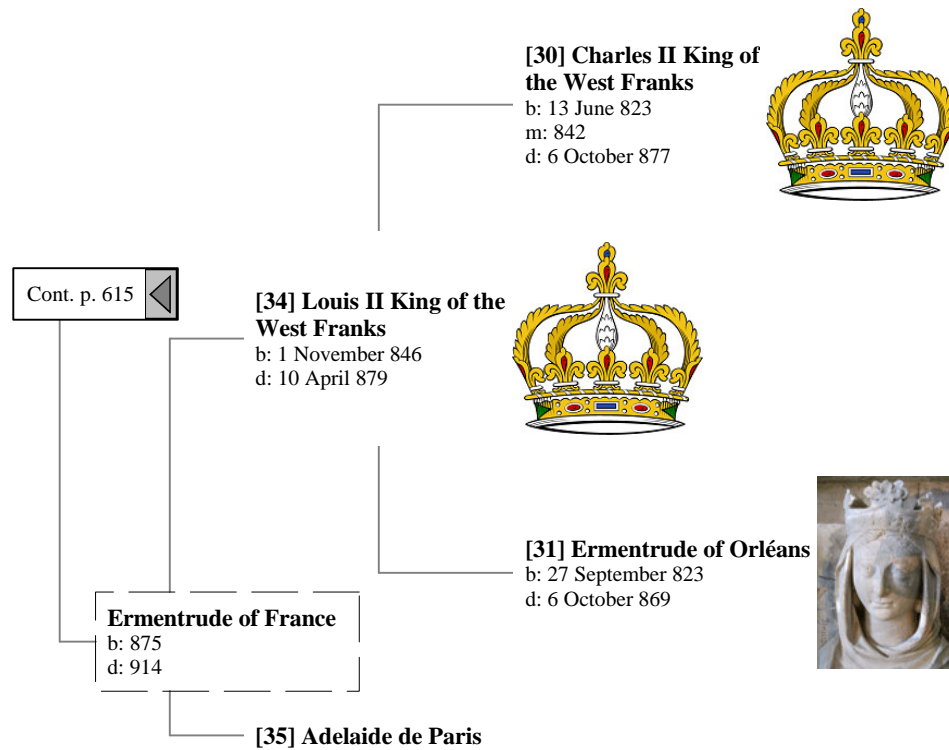

Ancestors of Lilius Stewart of Shambellie (756 of 884)

27th Great-Grandparents

28th Great-Grandparents

29th Great-Grandparents