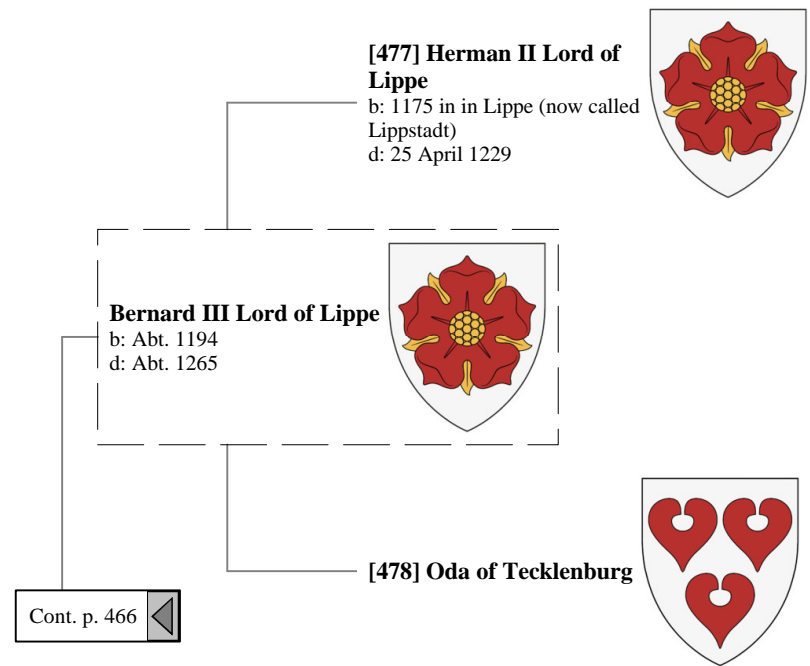

16th Great-Grandparents 17th Great-Grandparents 18th Great-Grandparents 19th Great-Grandparents

Ancestors of Lilius Stewart of Shambellie (599 of 884)

16th Great-Grandparents

17th Great-Grandparents

Ancestors of Lilius Stewart of Shambellie (600 of 884)