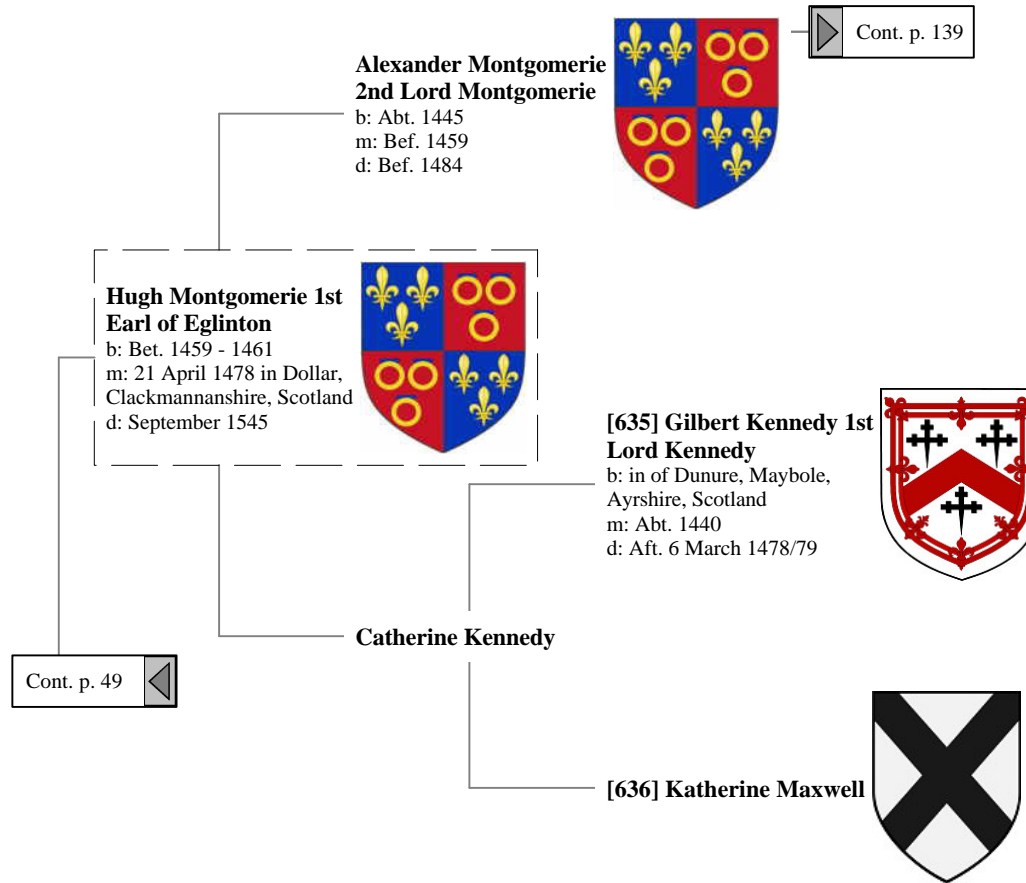

Janet Shaw
 b: in of Sauchie, St. Ninians,
 Stirlingshire

Ancestors of Liliast Stewart of Shambellie (84 of 884)

8th Great-Grandparents

9th Great-Grandparents

10th Great-Grandparents

Ancestors of Liliast Stewart of Shambellie (85 of 884)