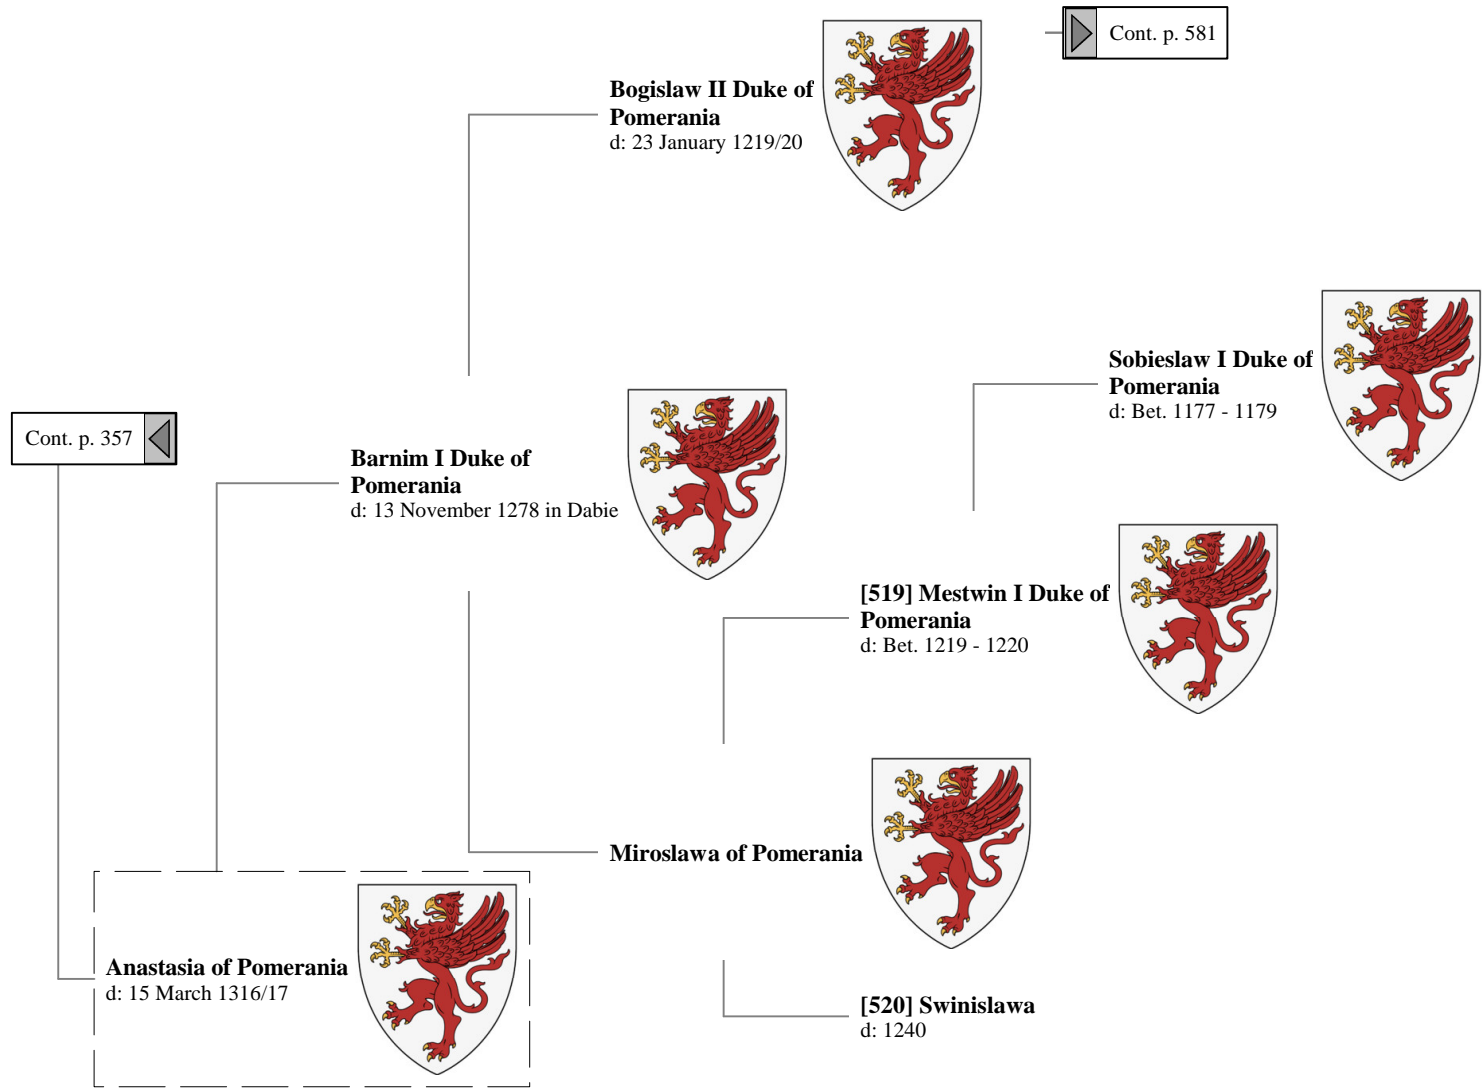

Cont. p. 580

Ingeborg of Norway
b: 1301
d: 17 June 1361

Ancestors of Lilius Stewart of Shambellie (451 of 884)

16th Great-Grandparents 17th Great-Grandparents 18th Great-Grandparents 19th Great-Grandparents 20th Great-Grandparents