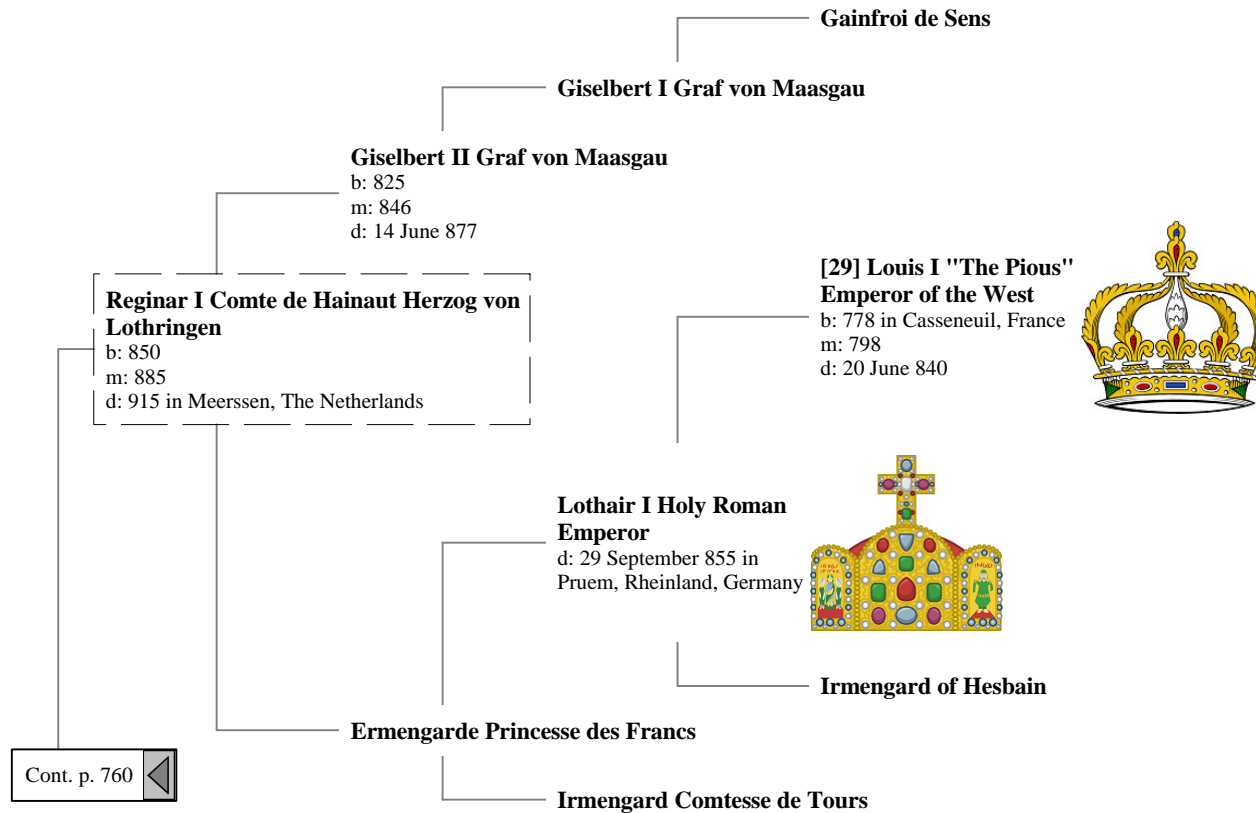

29th Great-Grandparents

30th Great-Grandparents

31st Great-Grandparents

32nd Great-Grandparents

Ancestors of Liliast Stewart of Shambellie (831 of 884)

29th Great-Grandparents

30th Great-Grandparents

Bivin of Gorze
b: 810
d: 863