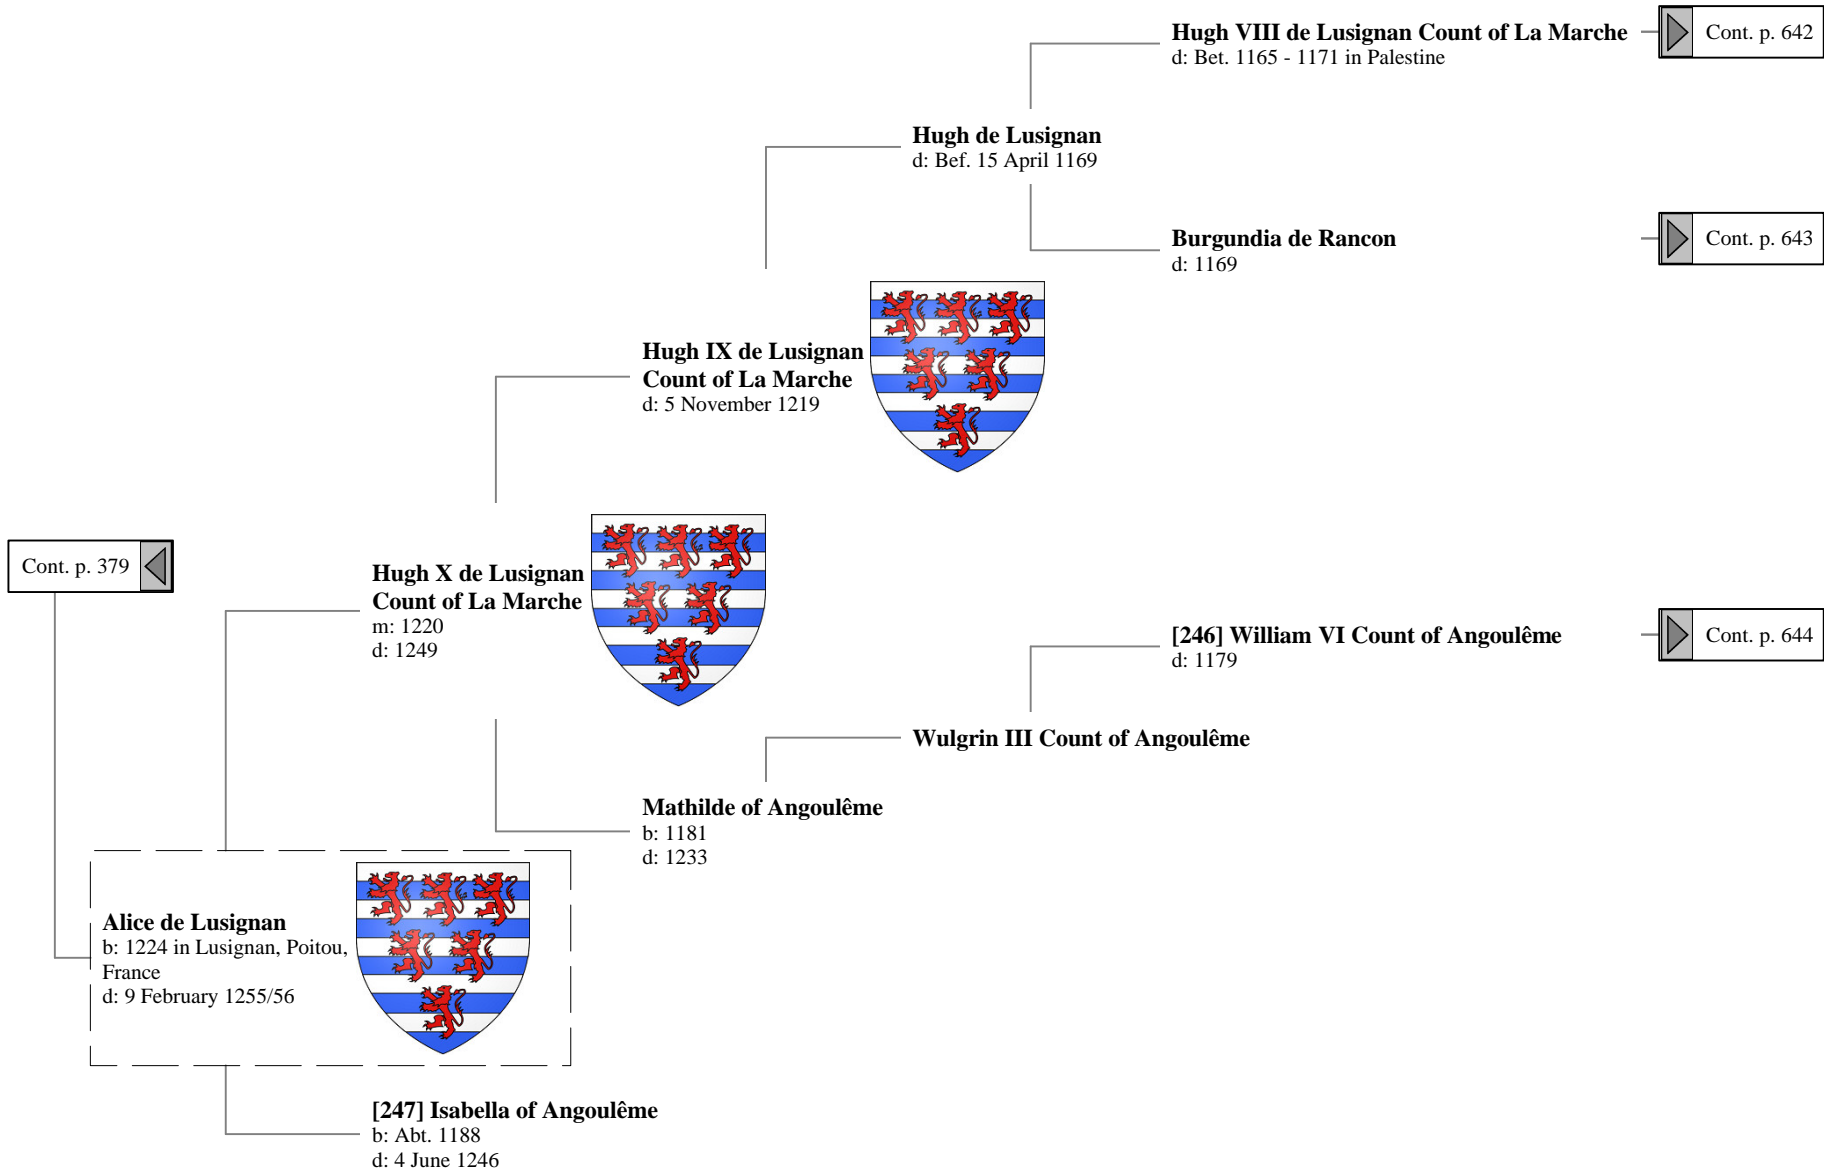

Ancestors of Lilius Stewart of Shambellie (493 of 884)

15th Great-Grandparents

16th Great-Grandparents

17th Great-Grandparents

Ancestors of Lilius Stewart of Shambellie (494 of 884)

16th Great-Grandparents 17th Great-Grandparents 18th Great-Grandparents