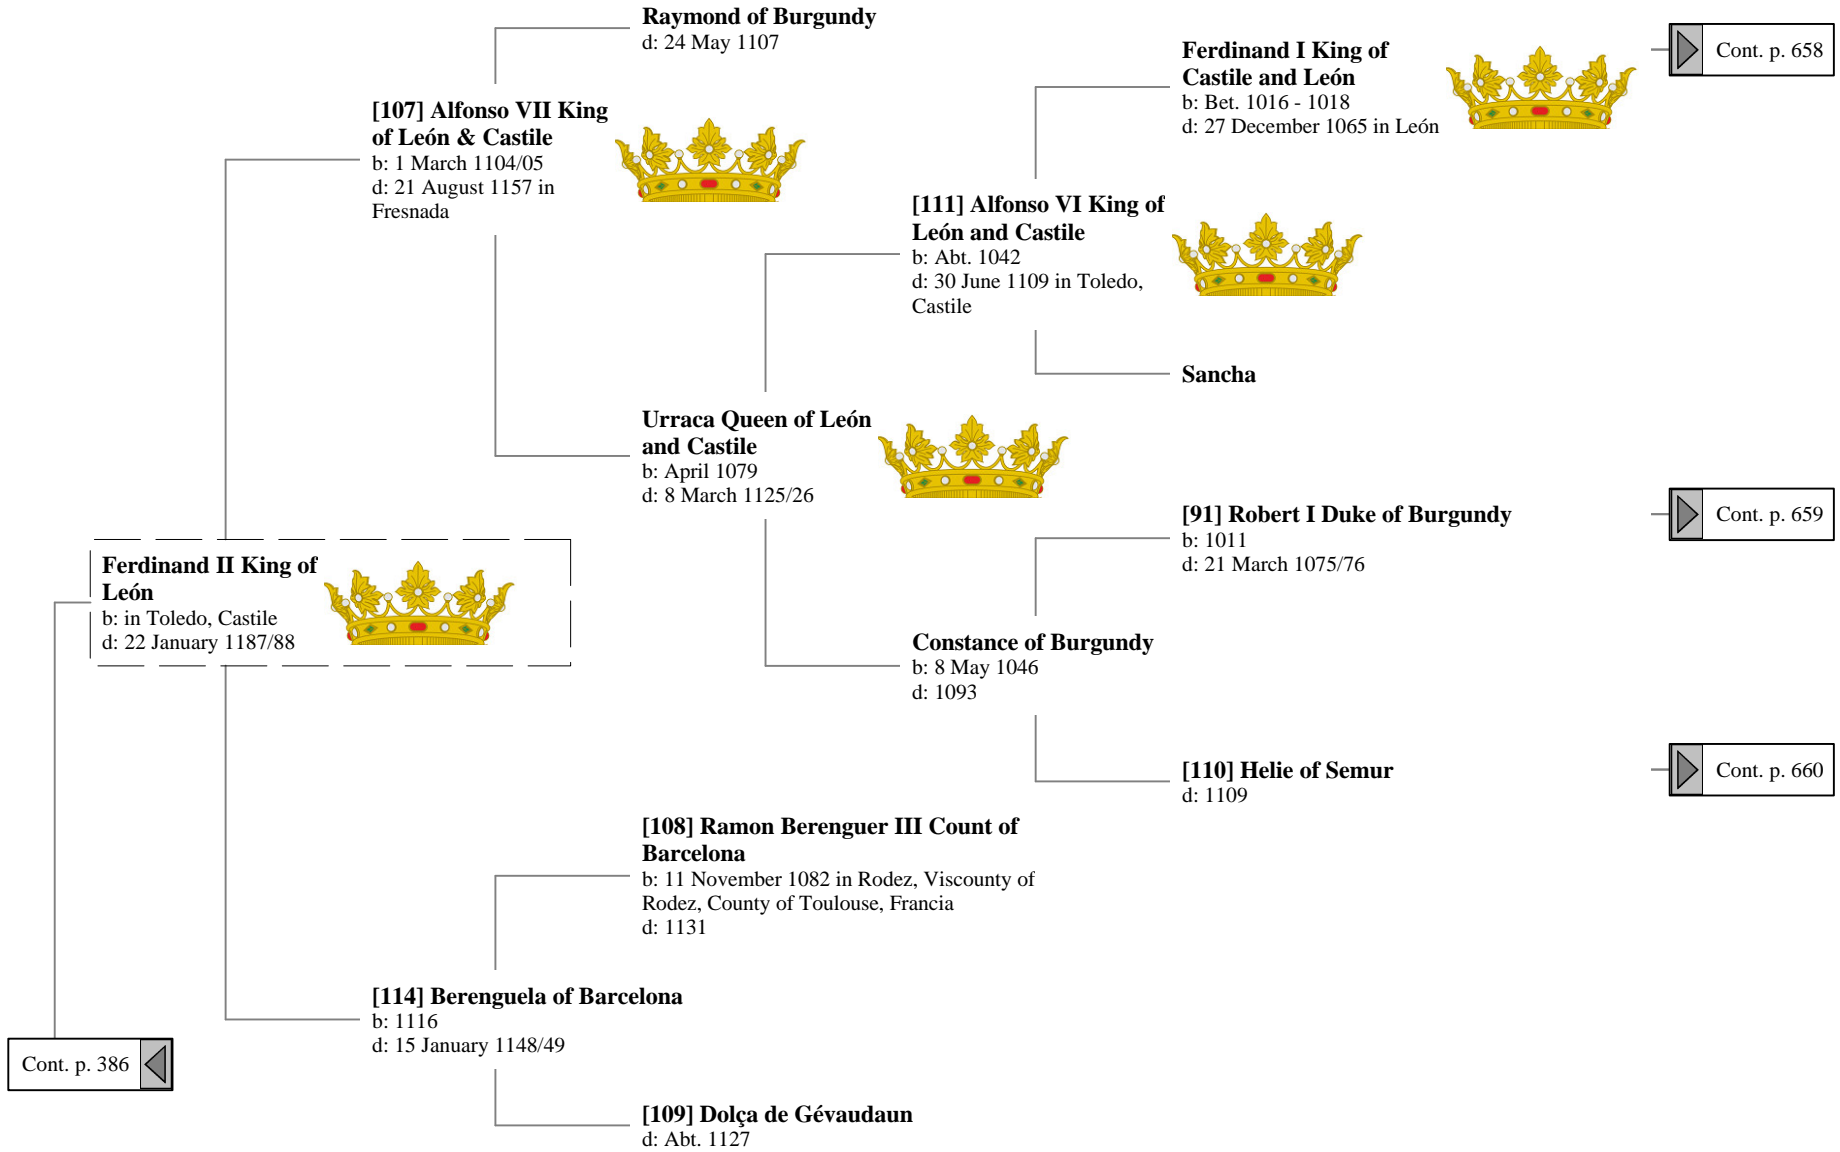

Ancestors of Lilius Stewart of Shambellie (505 of 884)

18th Great-Grandparents 19th Great-Grandparents 20th Great-Grandparents 21st Great-Grandparents 22nd Great-Grandparents

Ancestors of Lilius Stewart of Shambellie (506 of 884)