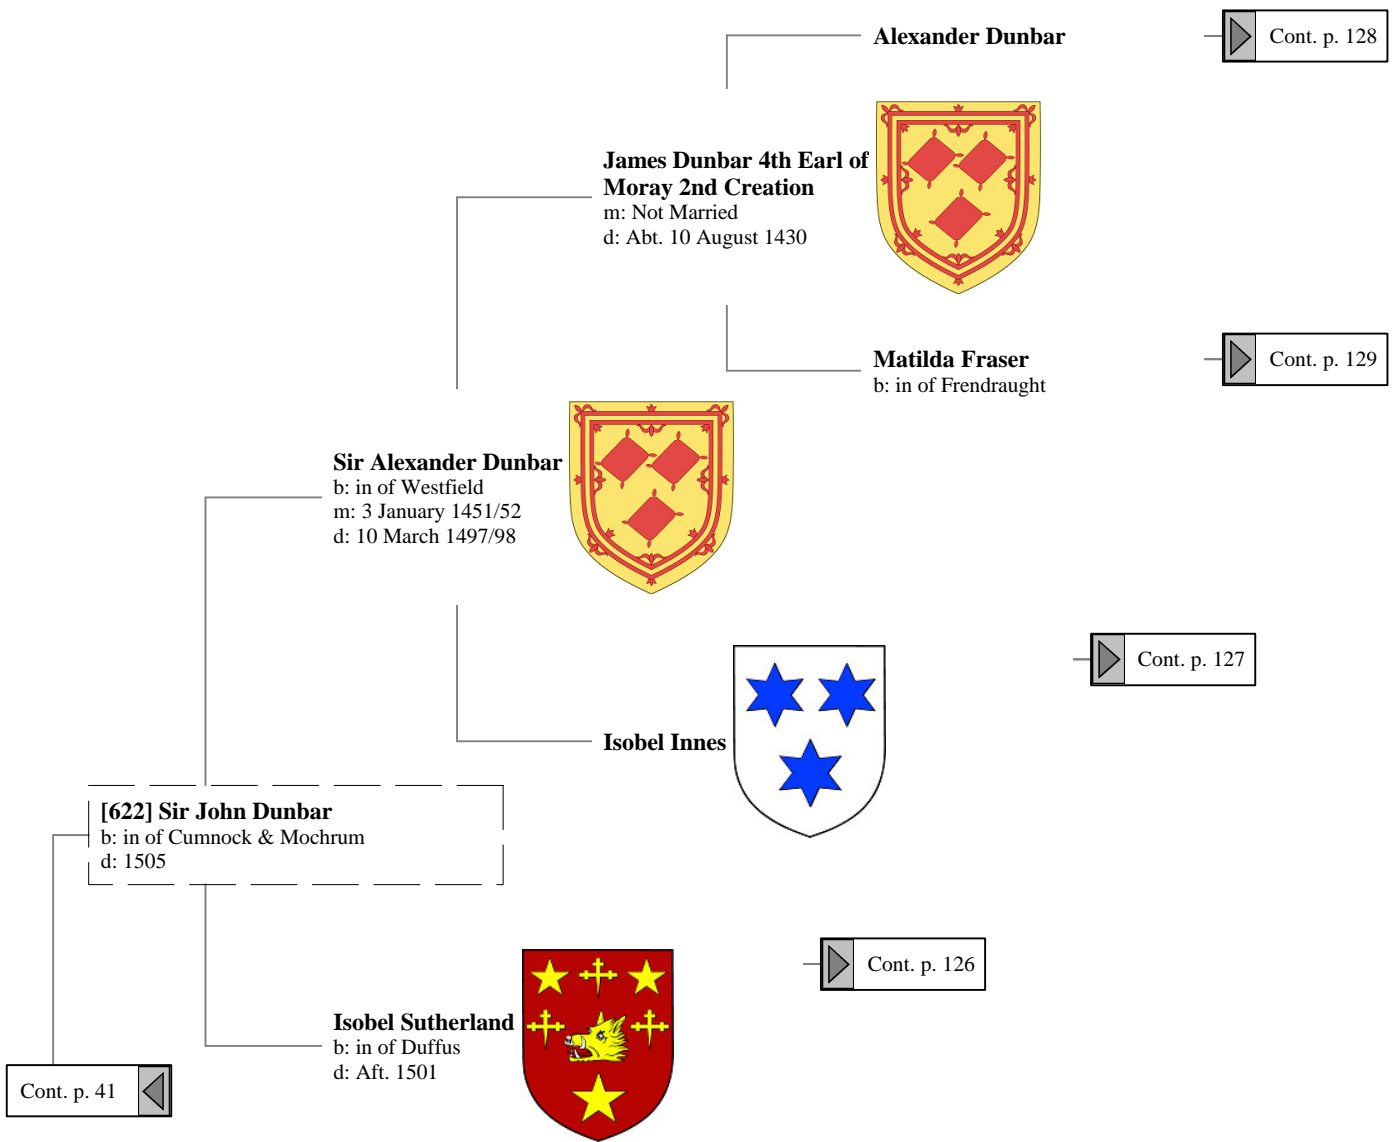

Ancestors of Liliast Stewart of Shambellie (74 of 884)

9th Great-Grandparents

10th Great-Grandparents

11th Great-Grandparents

12th Great-Grandparents