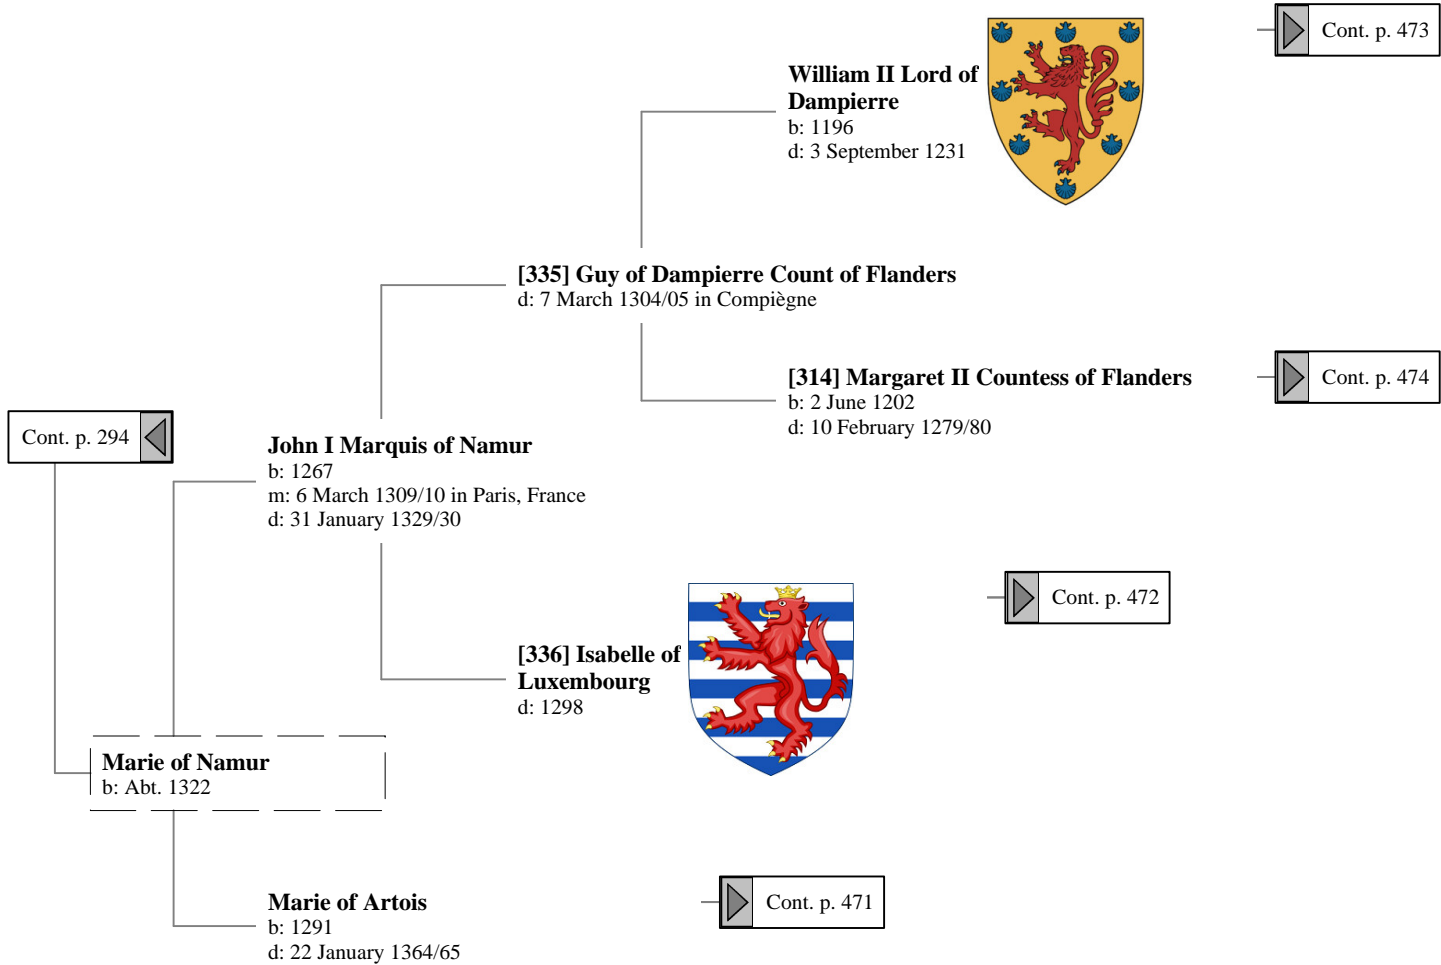

Ancestors of Lilius Stewart of Shambellie (371 of 884)

14th Great-Grandparents

15th Great-Grandparents

16th Great-Grandparents

17th Great-Grandparents