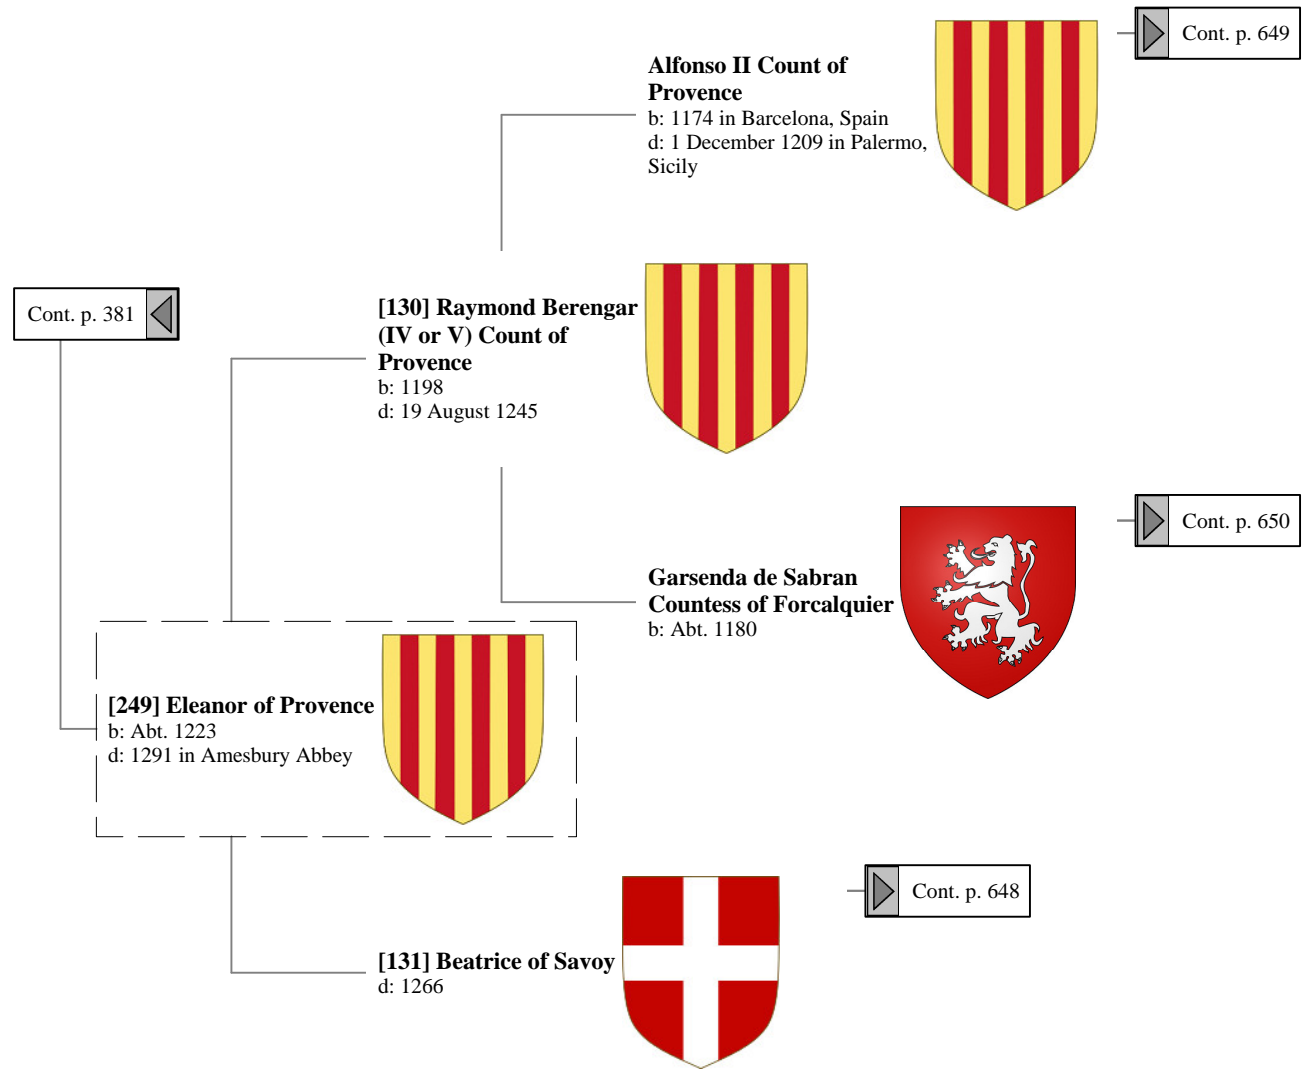

Ancestors of Lilius Stewart of Shambellie (493 of 884)

15th Great-Grandparents

16th Great-Grandparents

17th Great-Grandparents

Ancestors of Lilius Stewart of Shambellie (494 of 884)

16th Great-Grandparents 17th Great-Grandparents 18th Great-Grandparents