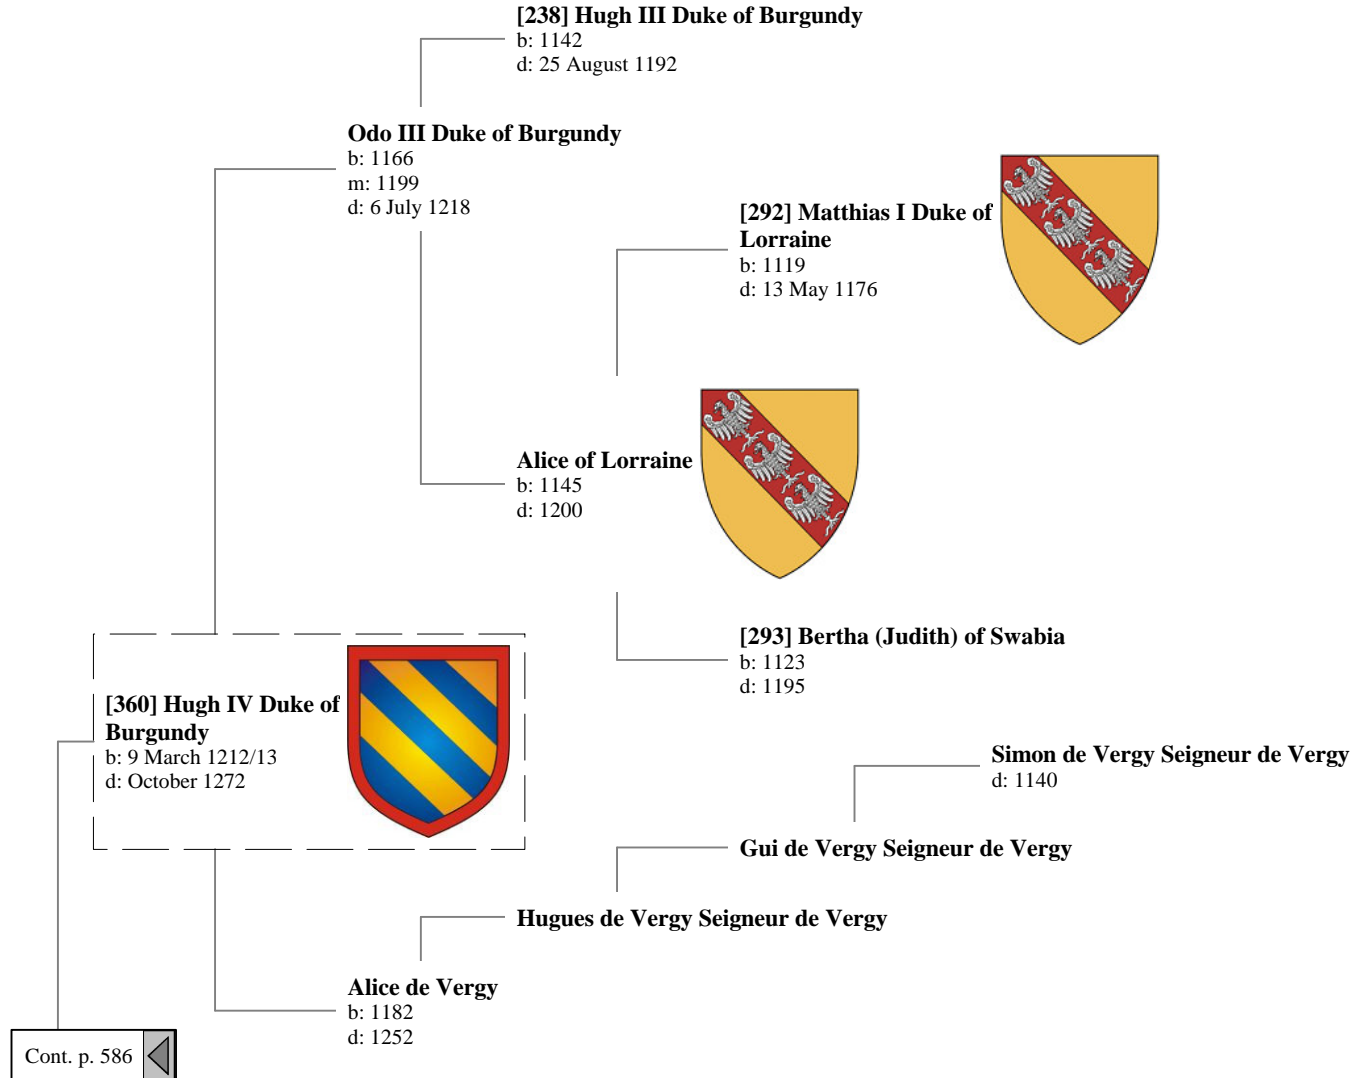

Ancestors of Lilius Stewart of Shambellie (735 of 884)

- 17th Great-Grandparents
- 18th Great-Grandparents
- 19th Great-Grandparents
- 20th Great-Grandparents
- 21st Great-Grandparents

Ancestors of Lilius Stewart of Shambellie (736 of 884)