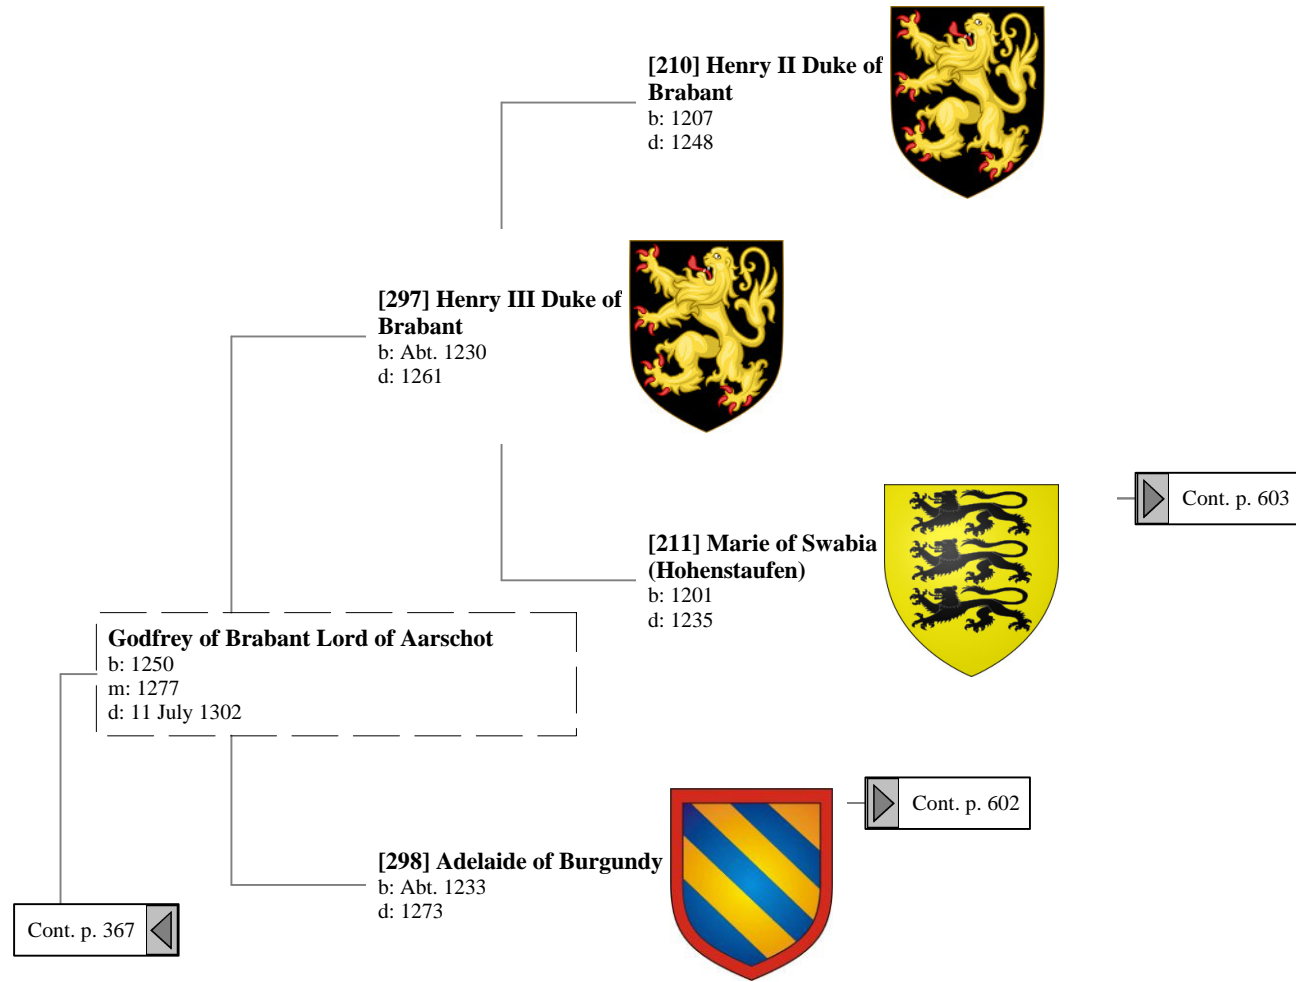

Ancestors of Lilius Stewart of Shambellie (468 of 884)

16th Great-Grandparents

17th Great-Grandparents

18th Great-Grandparents