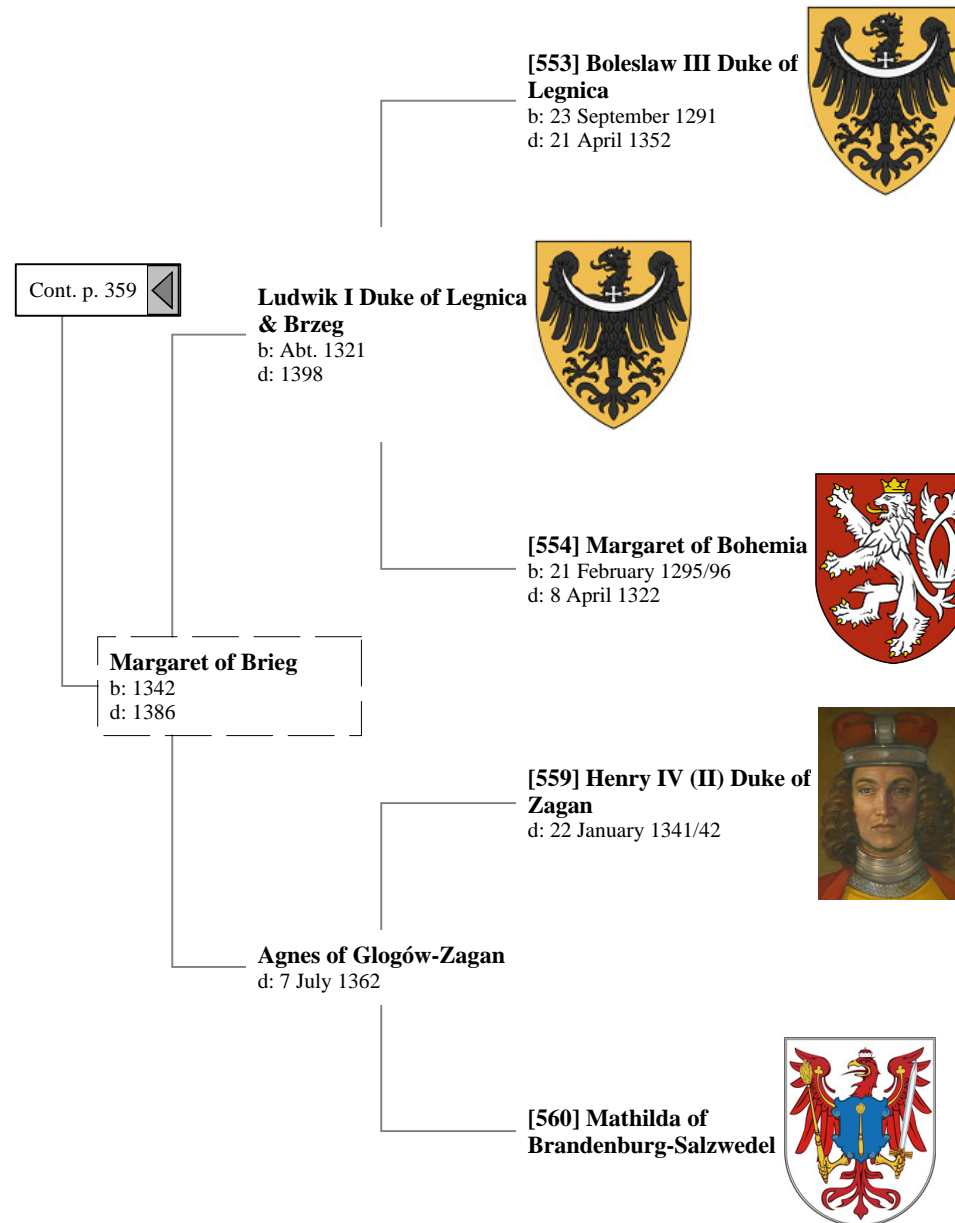

**[503] Matilda of
Brandenburg**
d: 10 June 1261

Ancestors of Liliast Stewart of Shambellie (455 of 884)

13th Great-Grandparents

14th Great-Grandparents

15th Great-Grandparents

Ancestors of Lilius Stewart of Shambellie (456 of 884)