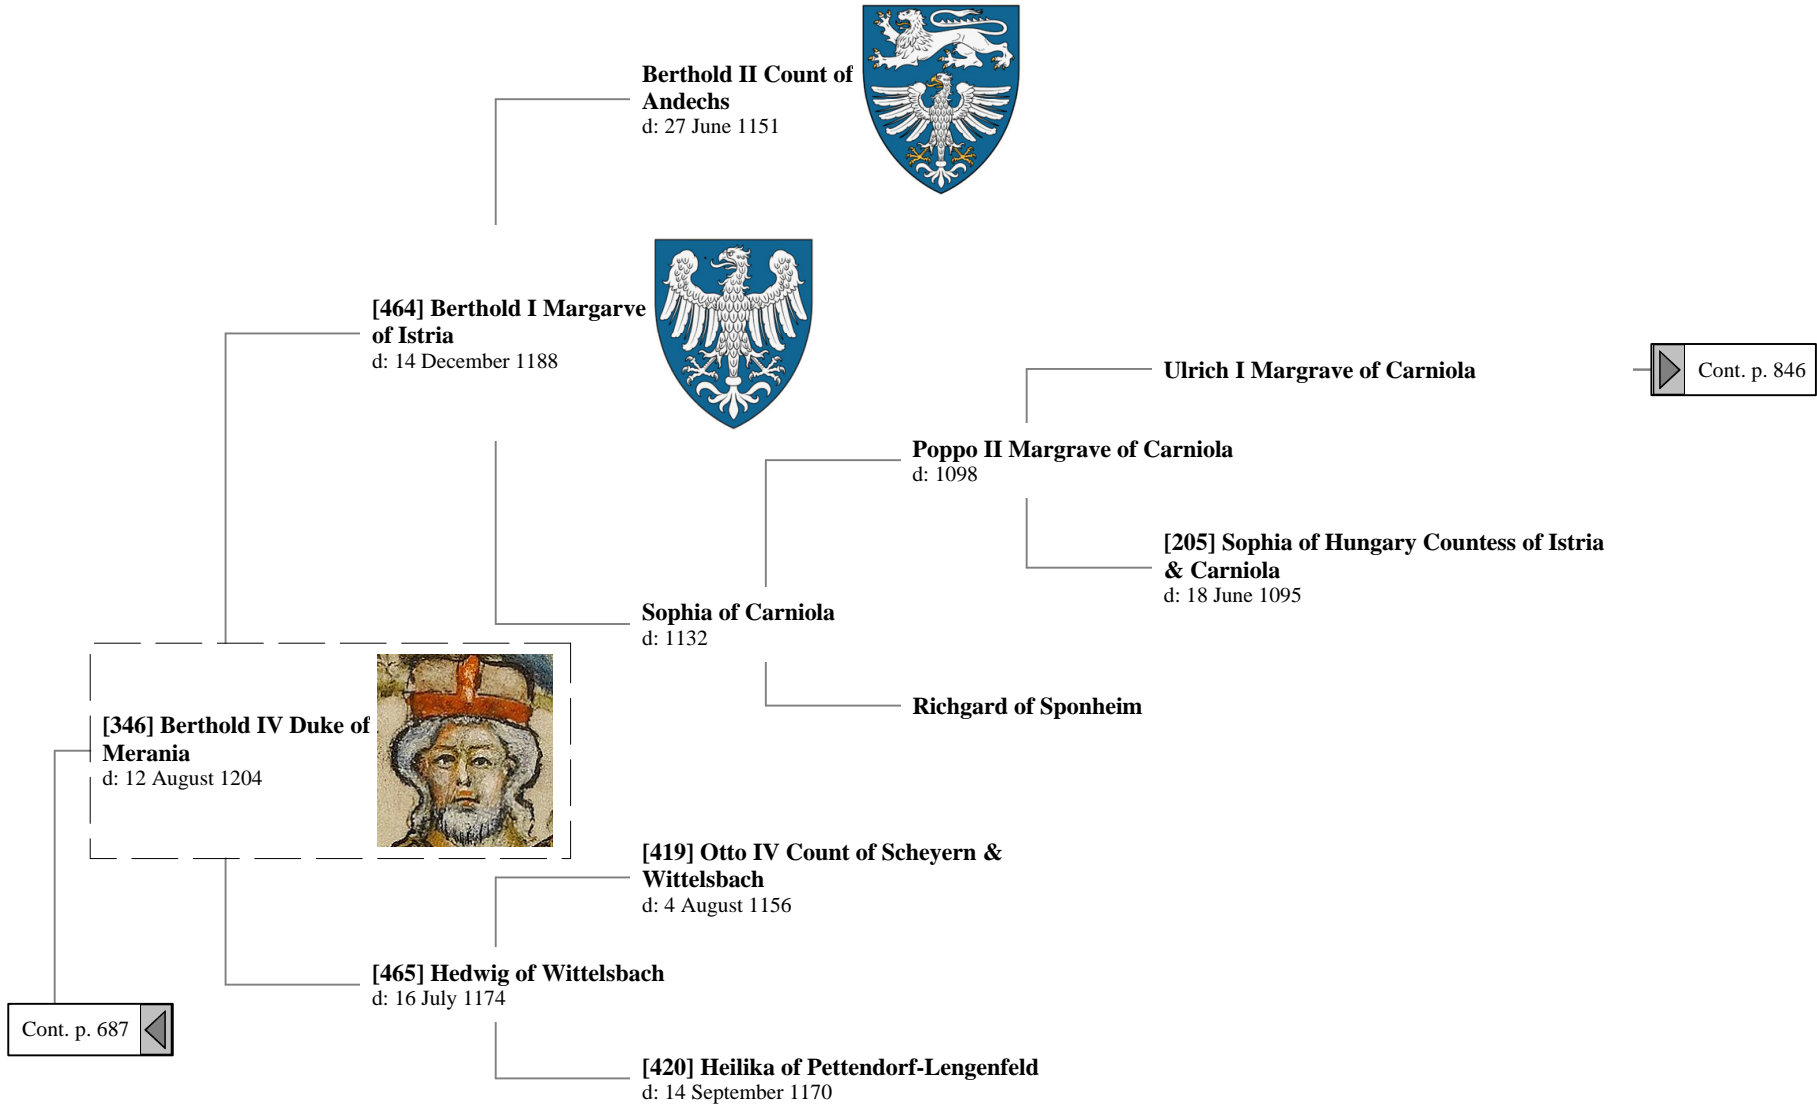

Ancestors of Lilius Stewart of Shambellie (803 of 884)

20th Great-Grandparents   21st Great-Grandparents   22nd Great-Grandparents   23rd Great-Grandparents   24th Great-Grandparents