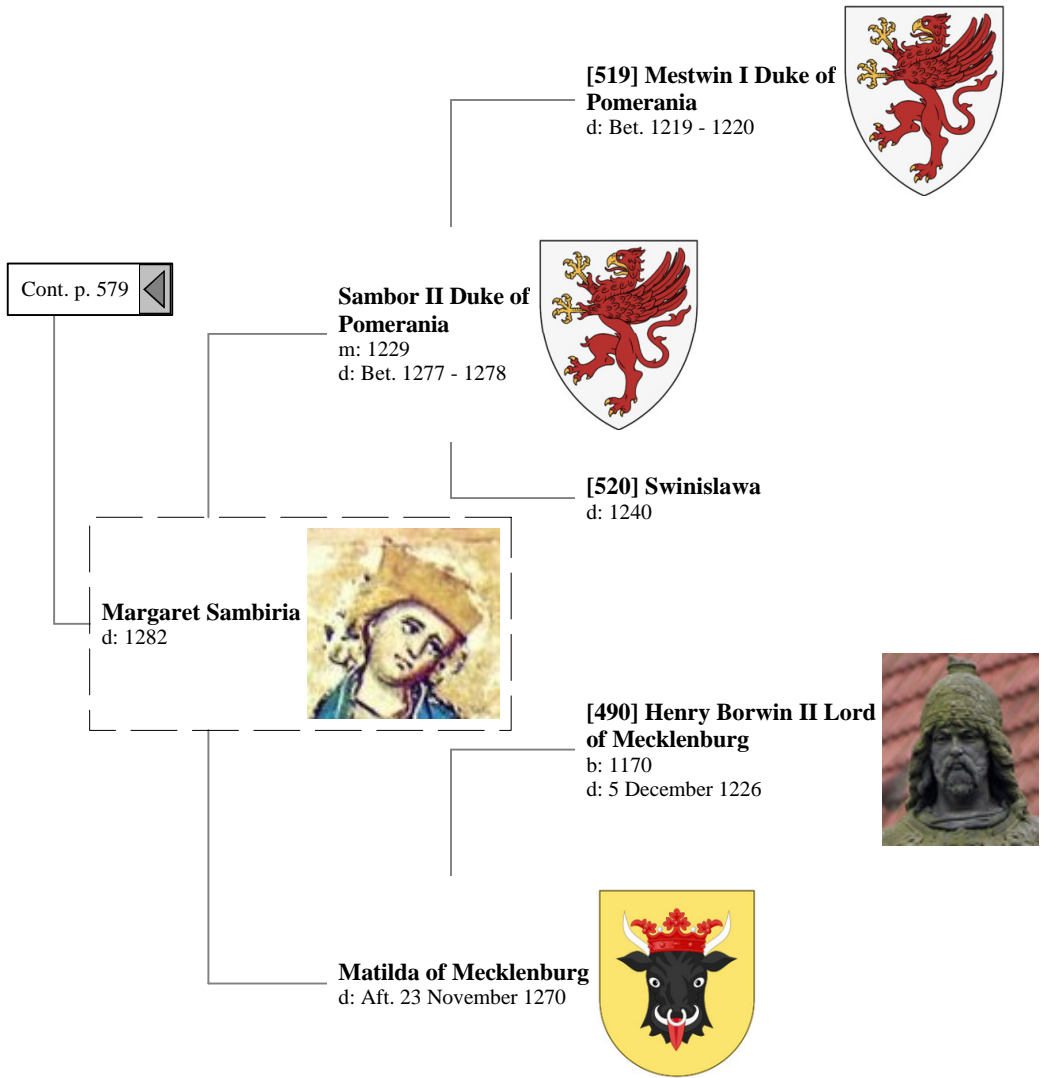

Ancestors of Lilius Stewart of Shambellie (728 of 884)

17th Great-Grandparents

18th Great-Grandparents

19th Great-Grandparents