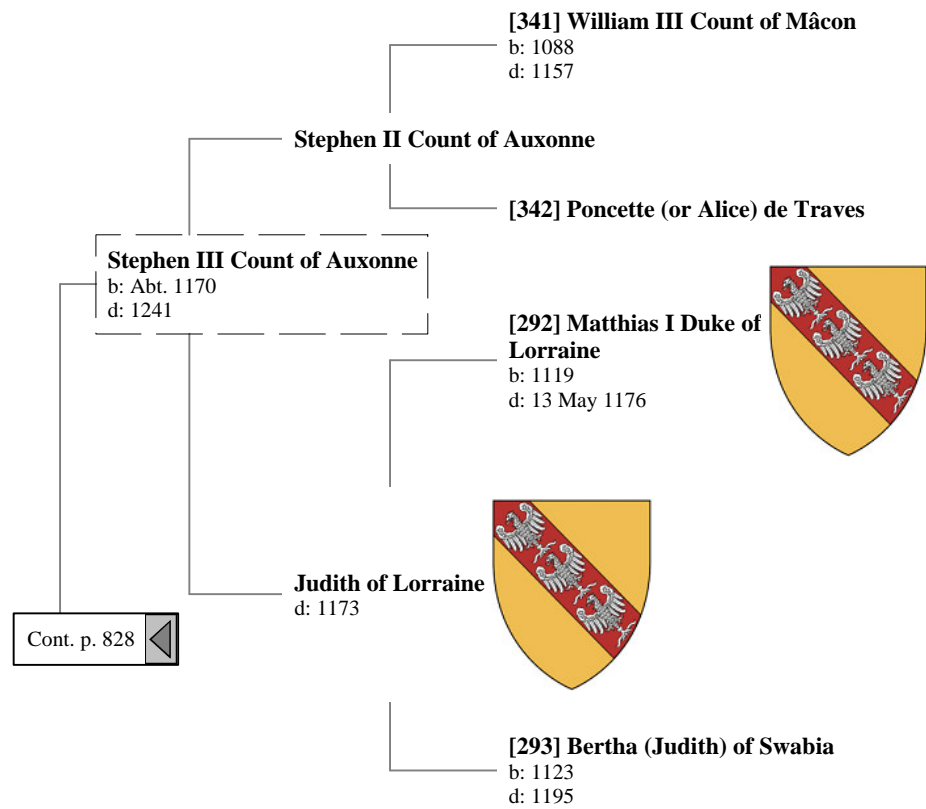

Ancestors of Lilius Stewart of Shambellie (858 of 884)

20th Great-Grandparents   21st Great-Grandparents   22nd Great-Grandparents