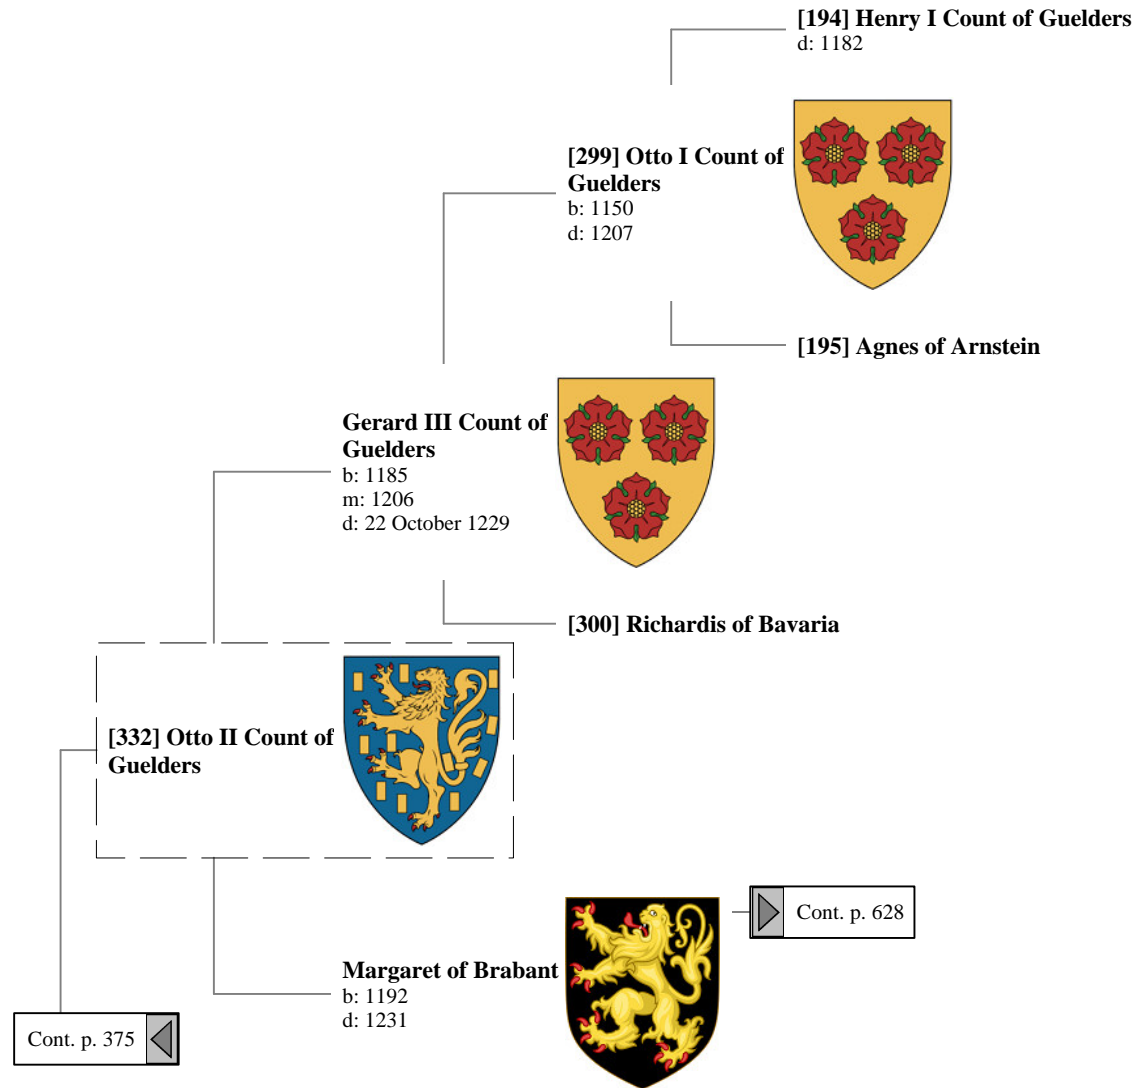

Ancestors of Lilius Stewart of Shambellie (483 of 884)

17th Great-Grandparents   18th Great-Grandparents   19th Great-Grandparents   20th Great-Grandparents