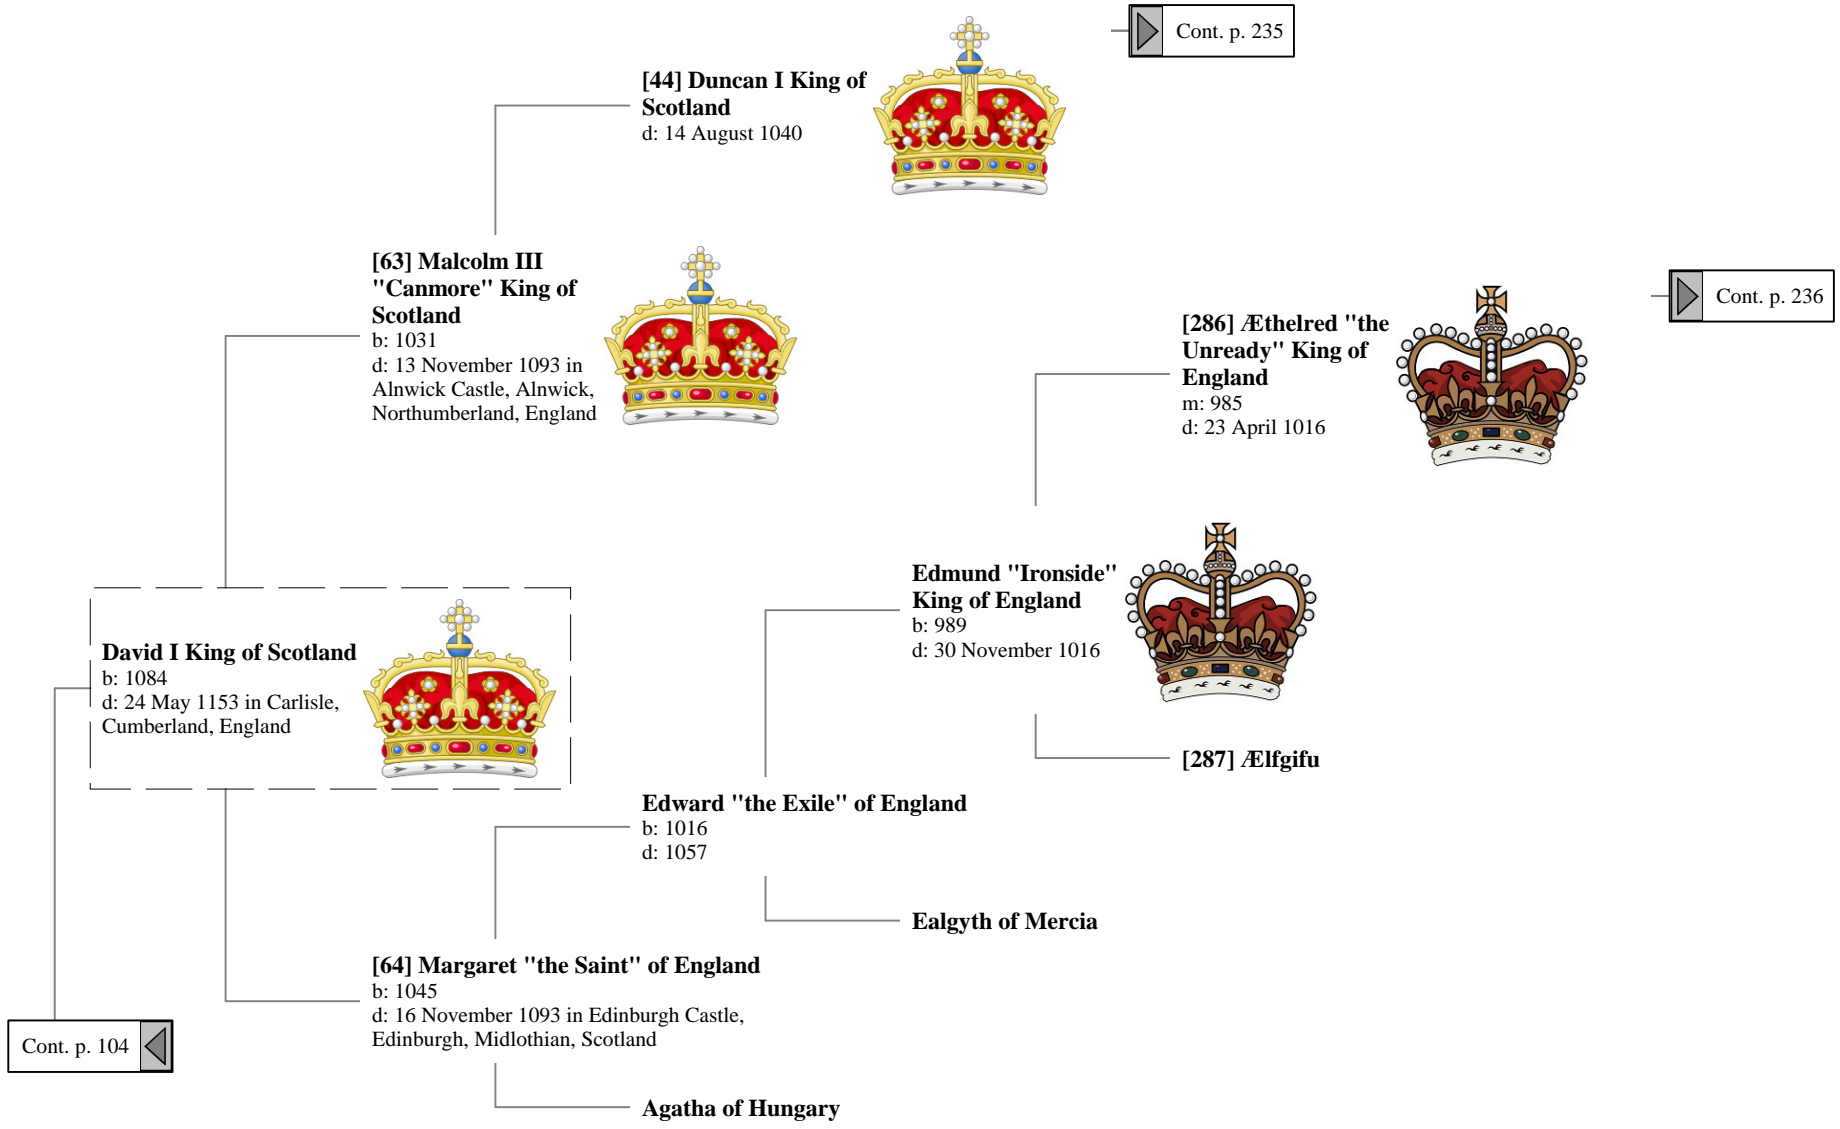

Ancestors of Lilius Stewart of Shambellie (169 of 884)

18th Great-Grandparents   19th Great-Grandparents   20th Great-Grandparents   21st Great-Grandparents   22nd Great-Grandparents