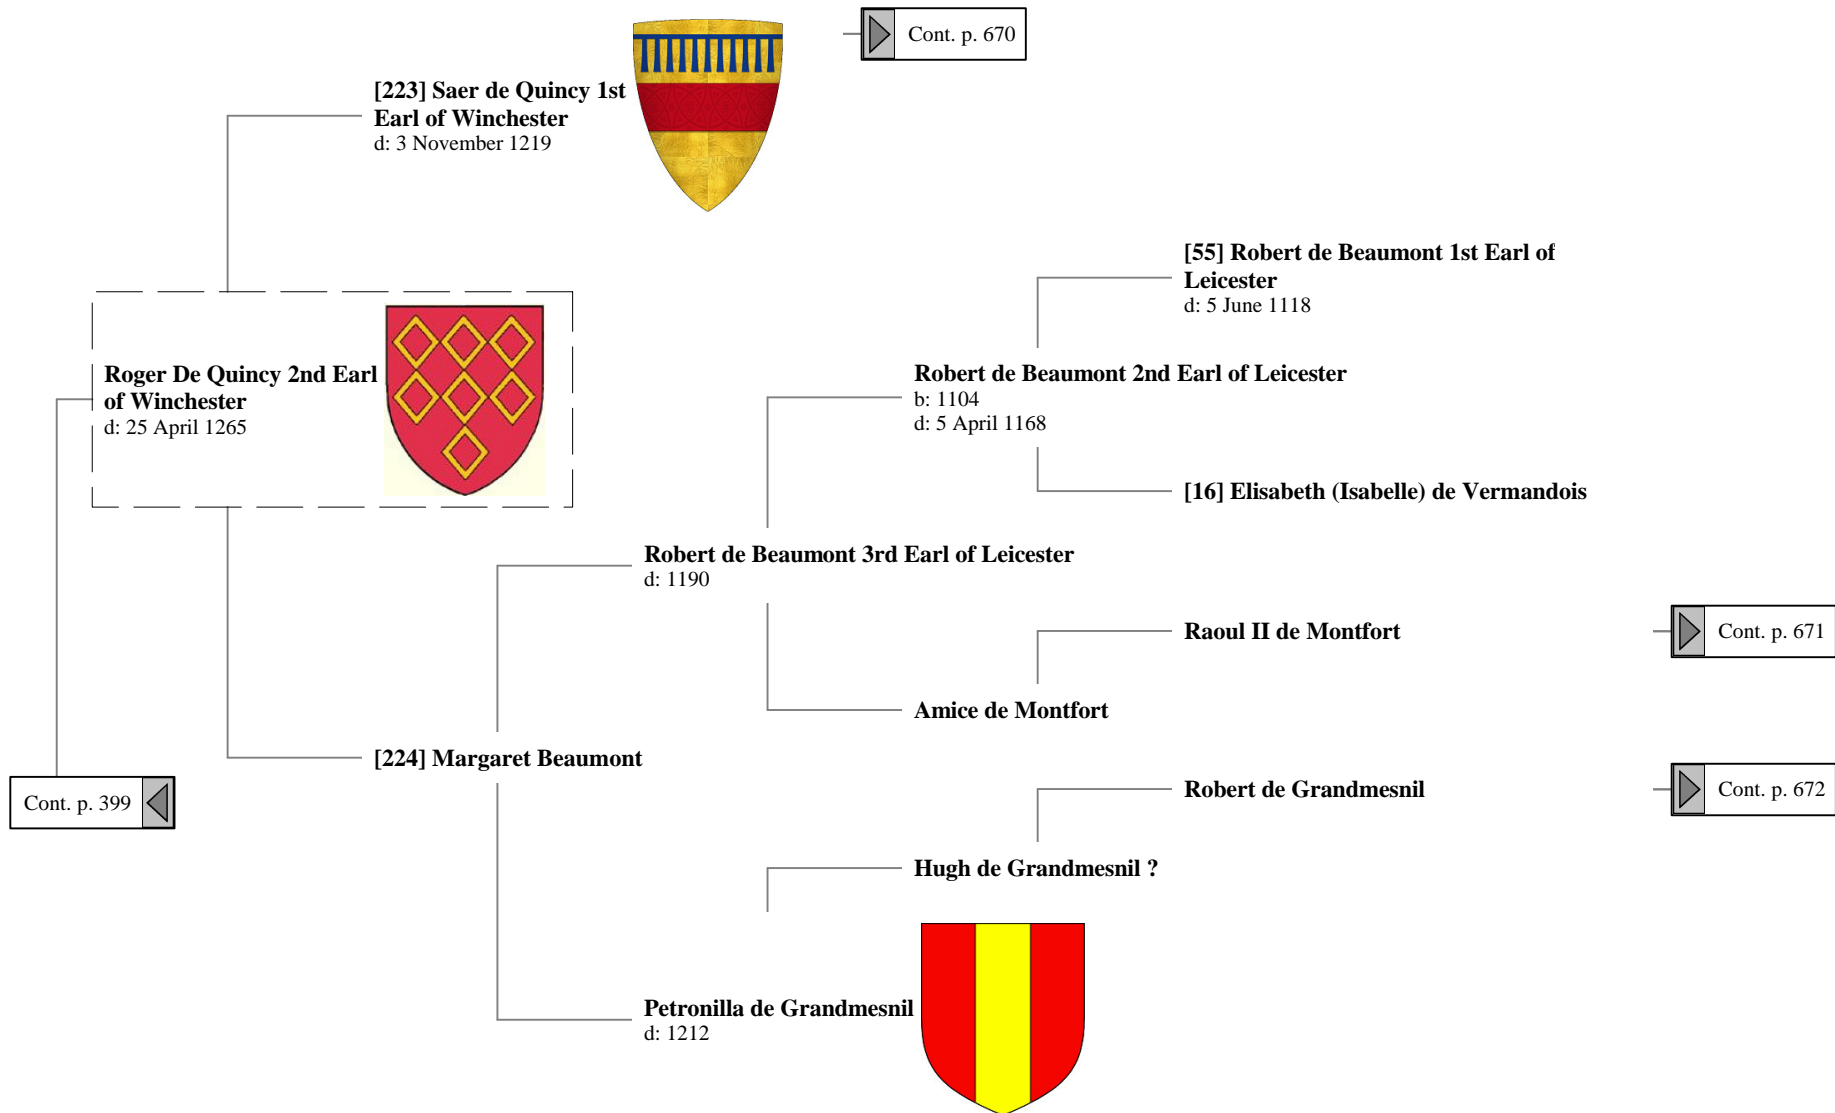

Ancestors of Lilius Stewart of Shambellie (516 of 884)

20th Great-Grandparents

21st Great-Grandparents

22nd Great-Grandparents

23rd Great-Grandparents

24th Great-Grandparents

Ancestors of Lilius Stewart of Shambellie (517 of 884)