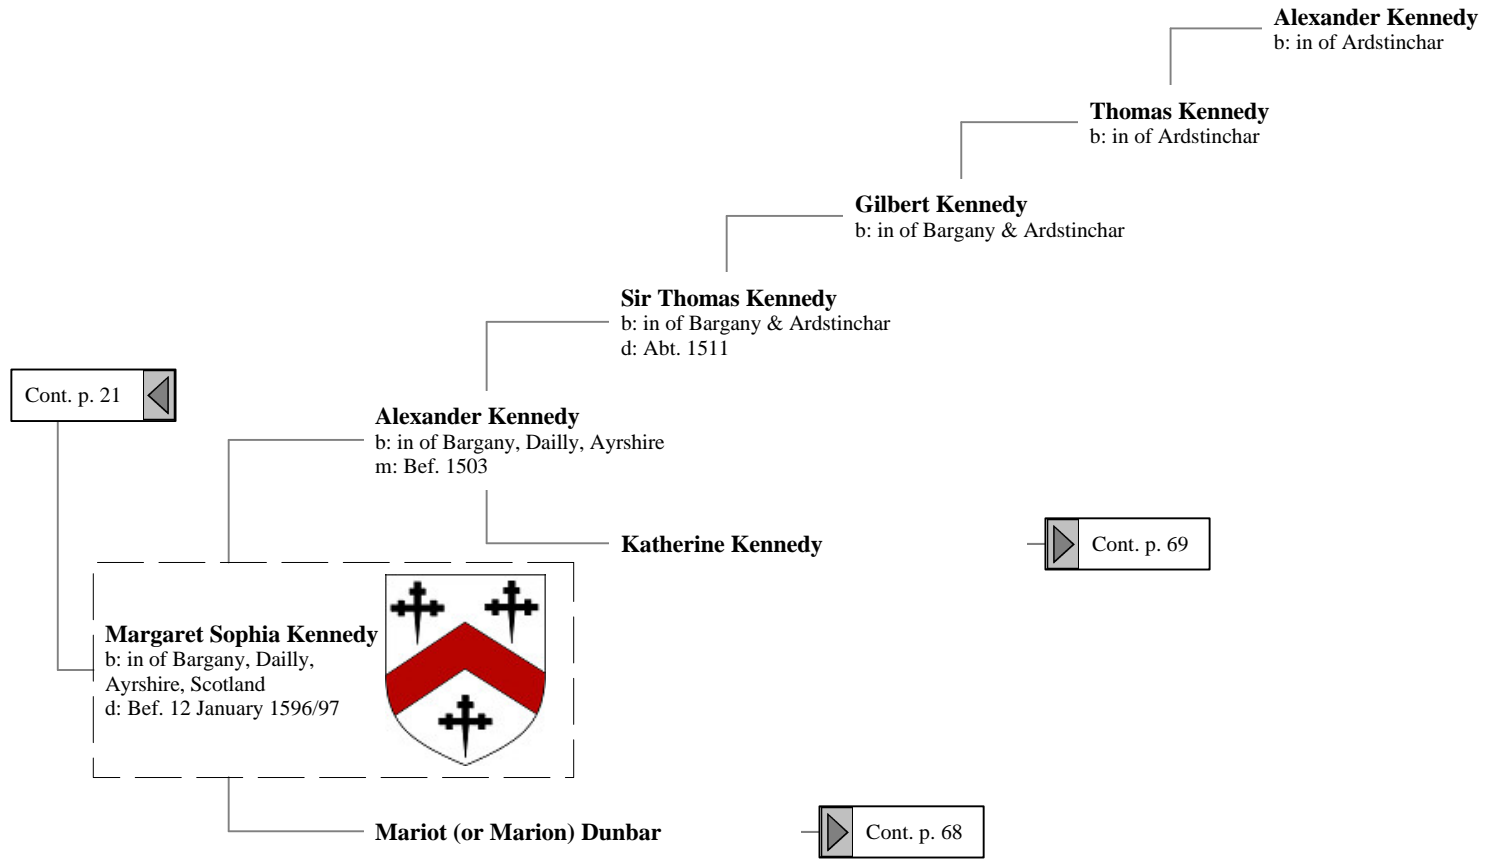

Isabel Campbell
b: 30 October 1483
d: 1529

Cont. p. 65

Cont. p. 21

Ancestors of Liliast Stewart of Shambellie (39 of 884)

- 6th Great-Grandparents
- 7th Great-Grandparents
- 8th Great-Grandparents
- 9th Great-Grandparents
- 10th Great-Grandparents
- 11th Great-Grandparents