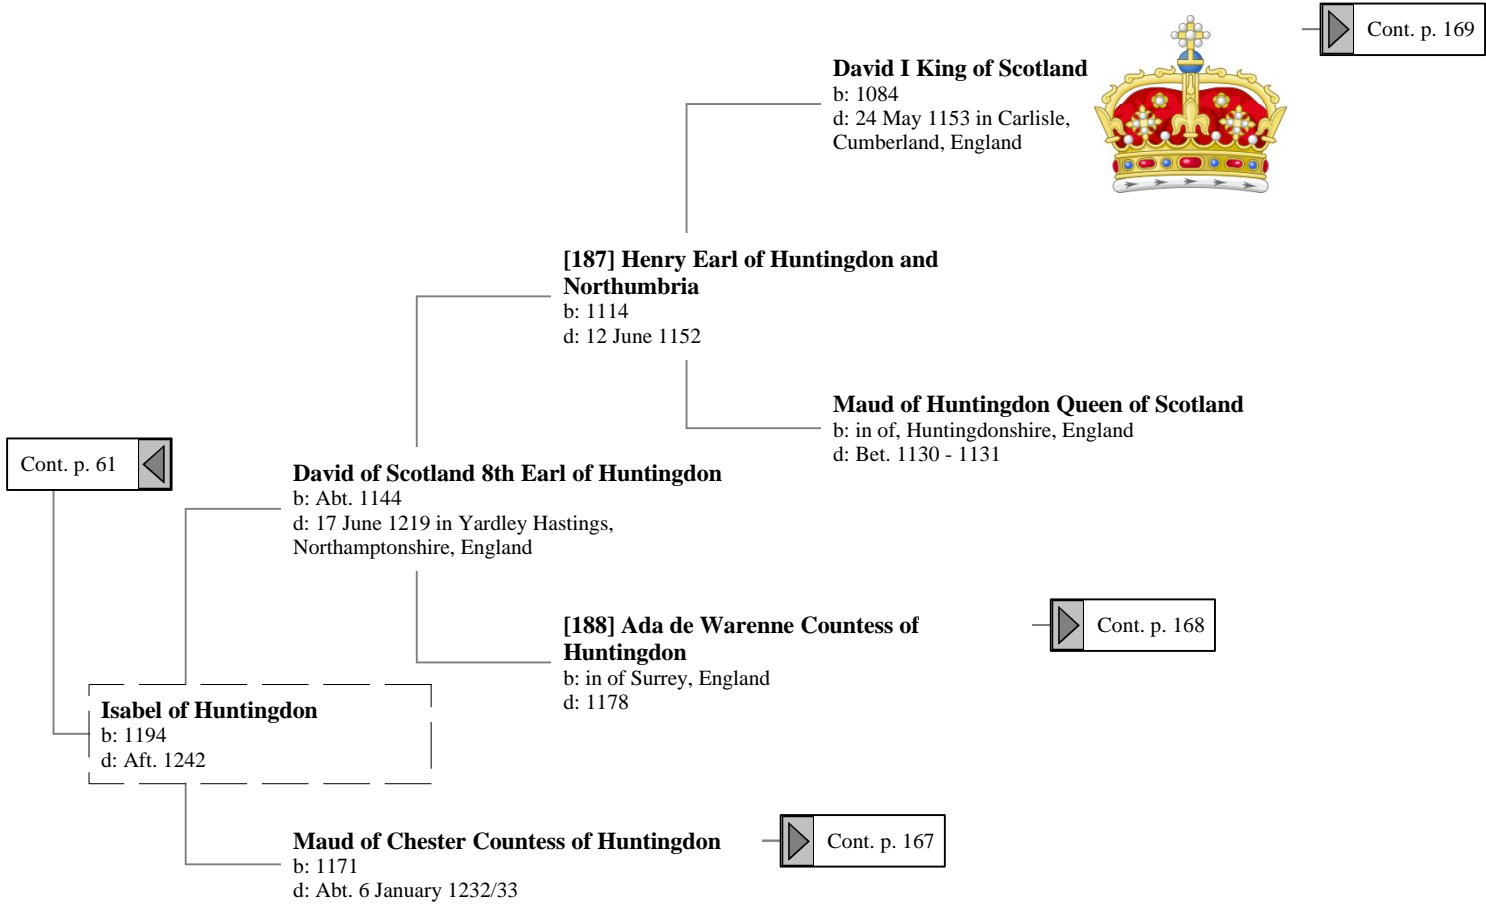

Ancestors of Lilius Stewart of Shambellie (104 of 884)

15th Great-Grandparents   16th Great-Grandparents   17th Great-Grandparents   18th Great-Grandparents