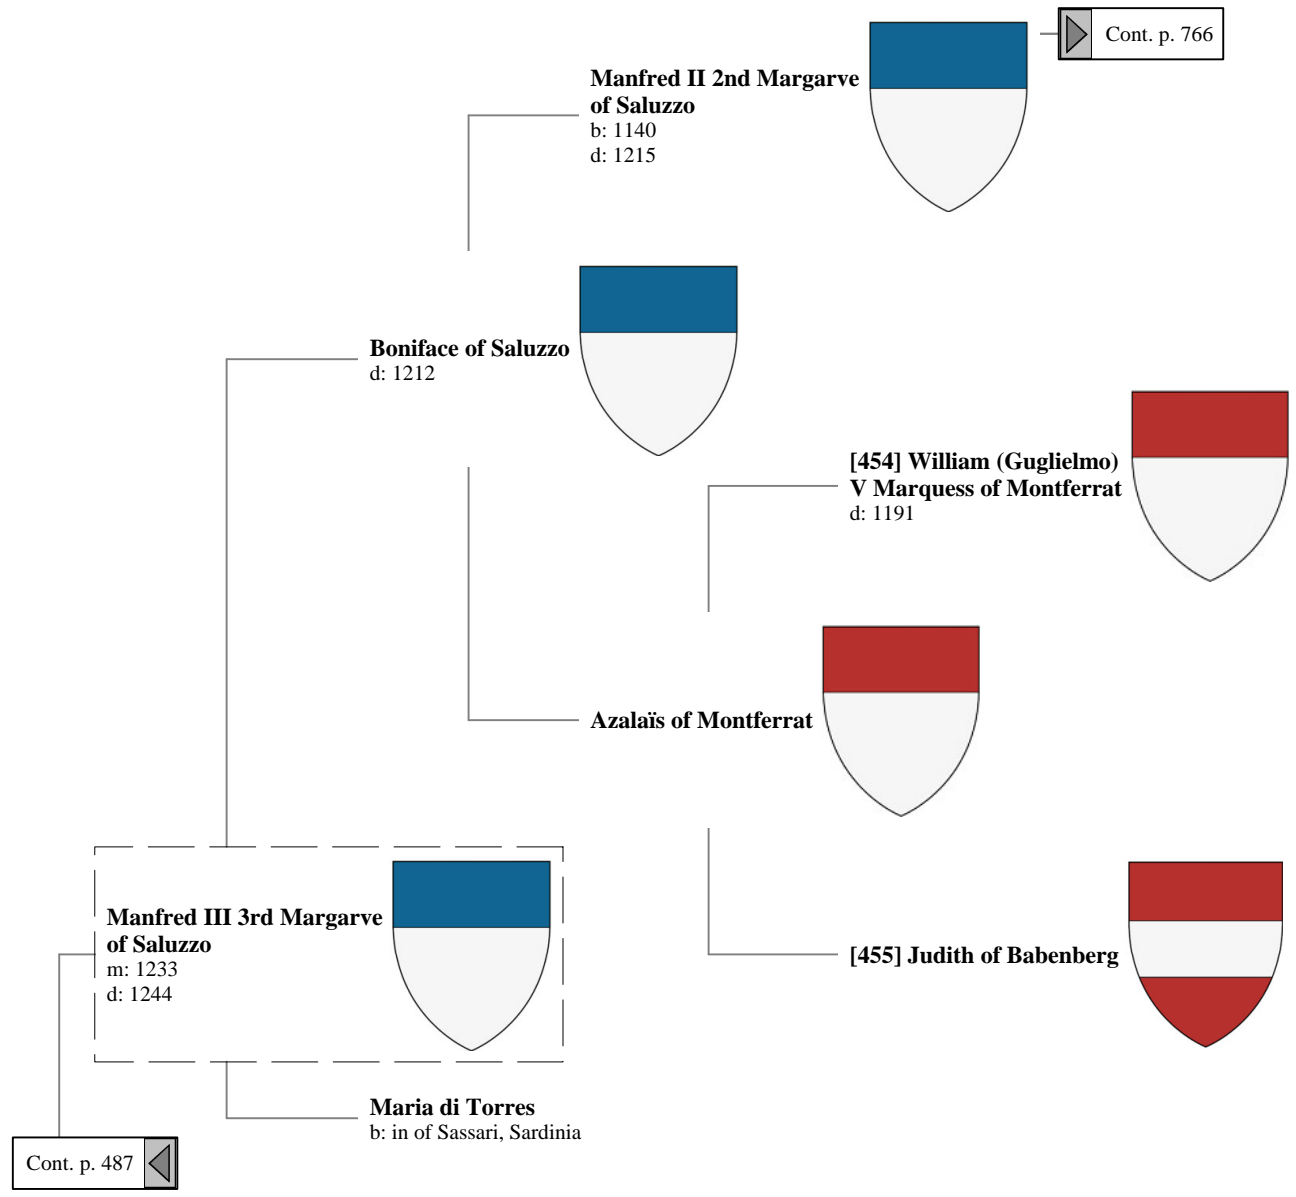

Ancestors of Lilius Stewart of Shambellie (632 of 884)

19th Great-Grandparents

20th Great-Grandparents

21st Great-Grandparents

22nd Great-Grandparents

23rd Great-Grandparents

24th Great-Grandparents

Ancestors of Lilius Stewart of Shambellie (633 of 884)