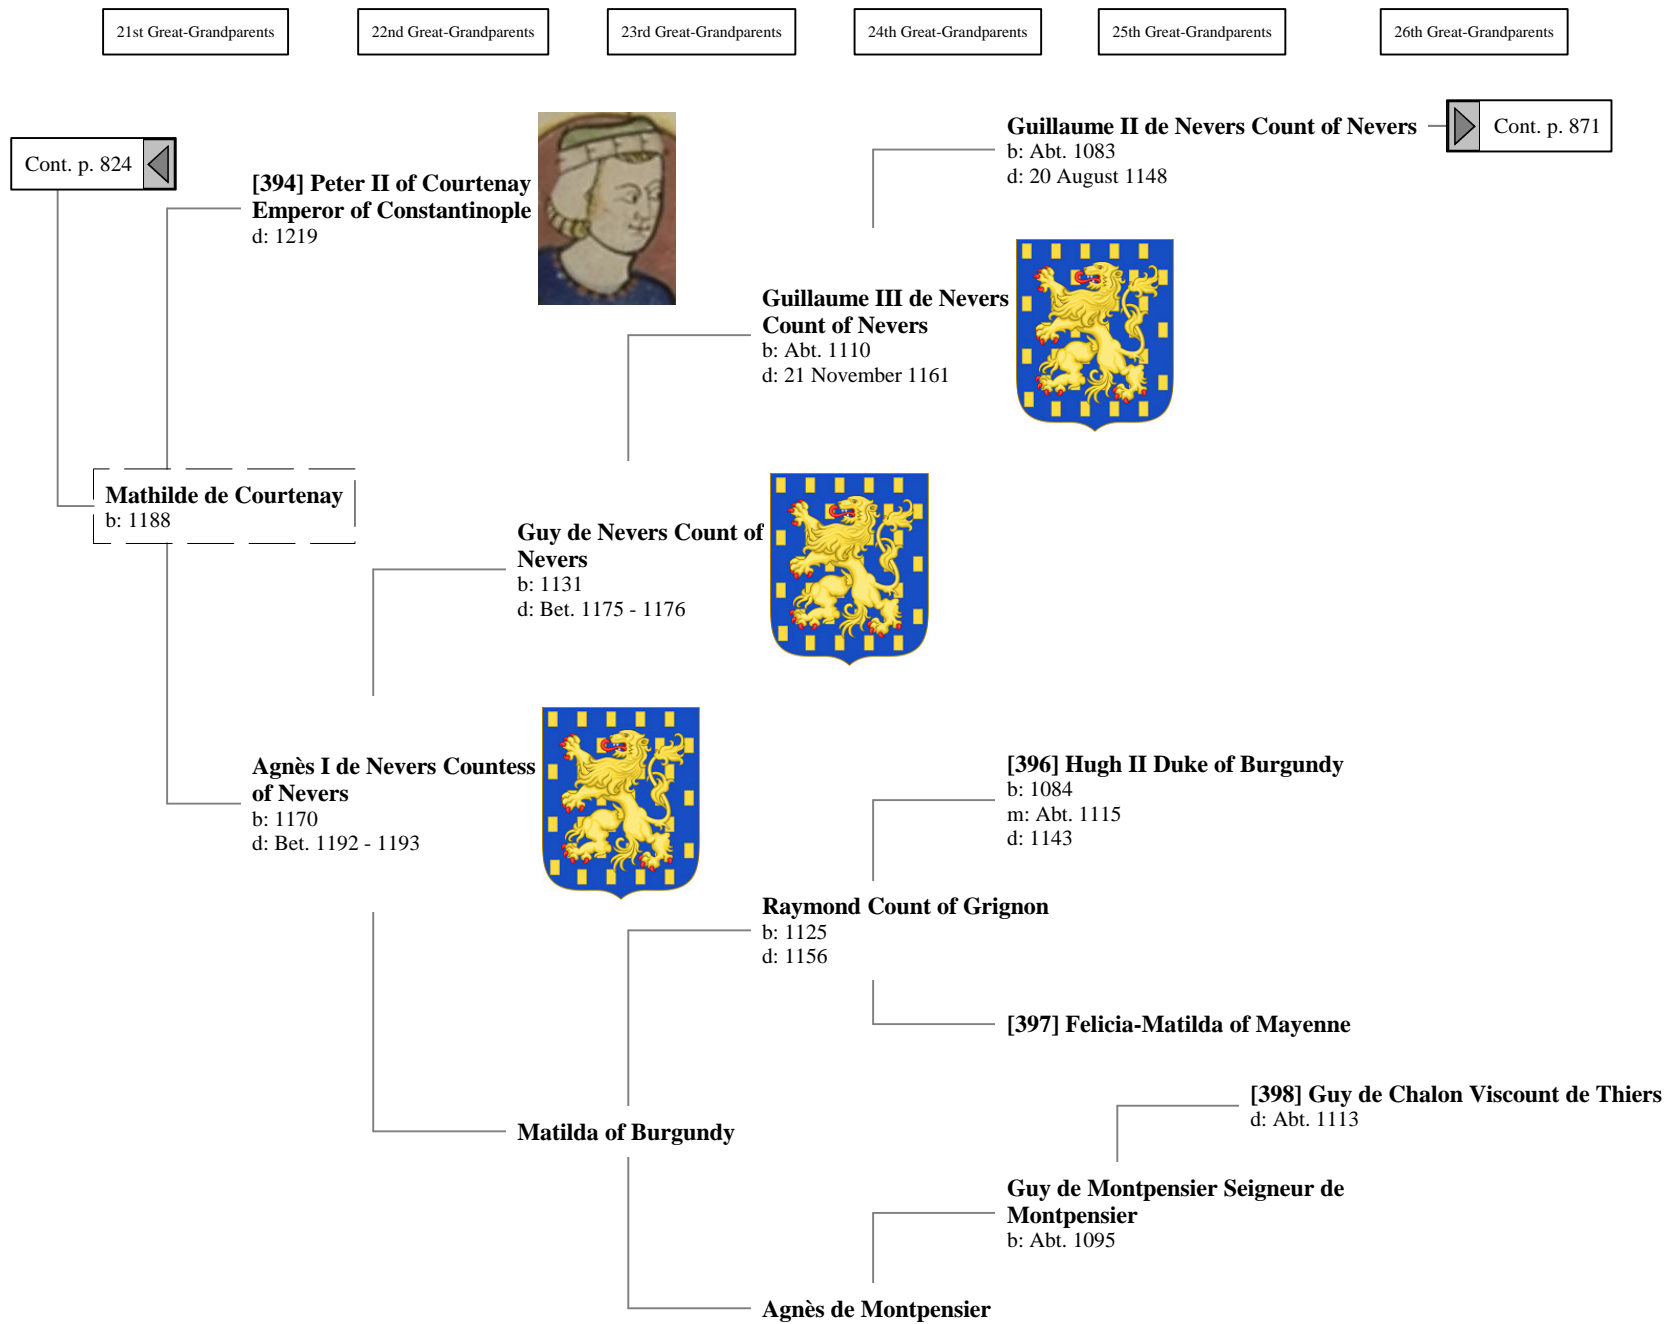

Ancestors of Lilius Stewart of Shambellie (851 of 884)