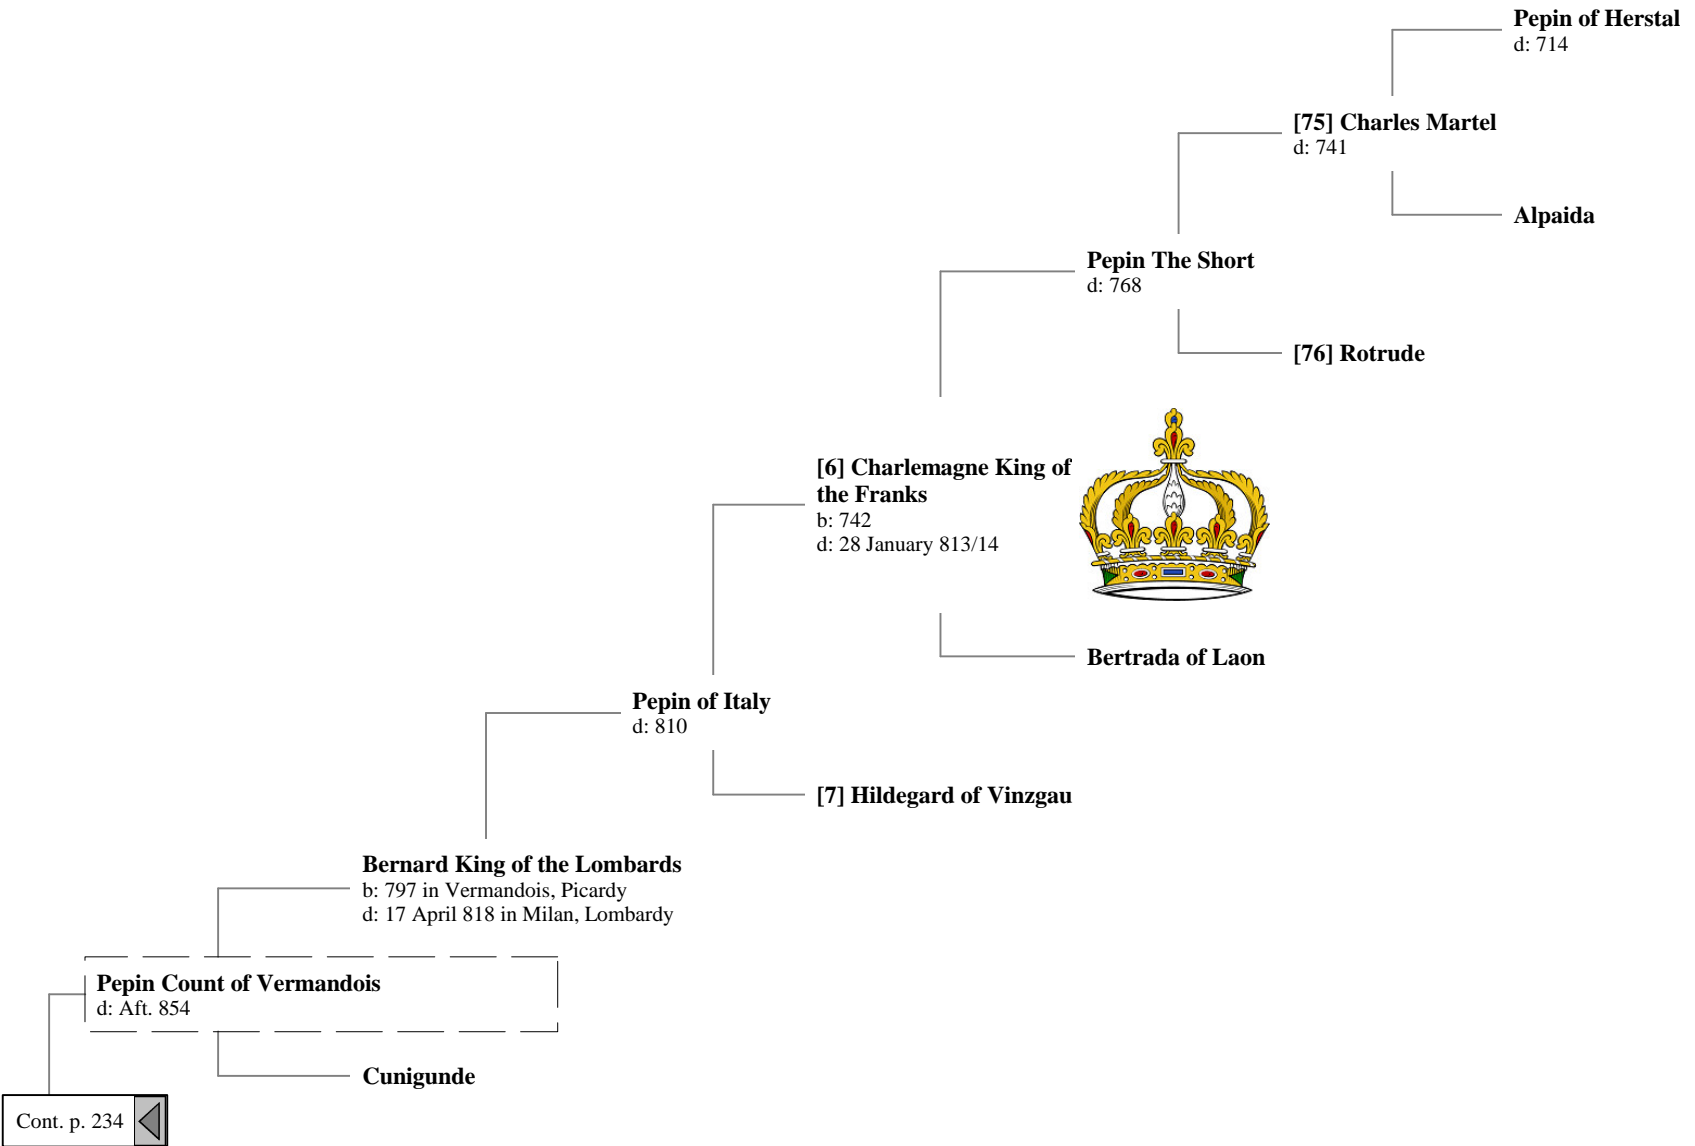

Ancestors of Lilius Stewart of Shambellie (312 of 884)

- 26th Great-Grandparents
- 27th Great-Grandparents
- 28th Great-Grandparents
- 29th Great-Grandparents
- 30th Great-Grandparents
- 31st Great-Grandparents
- 32nd Great-Grandparents

▶ Cont. p. 397

◀ Cont. p. 234