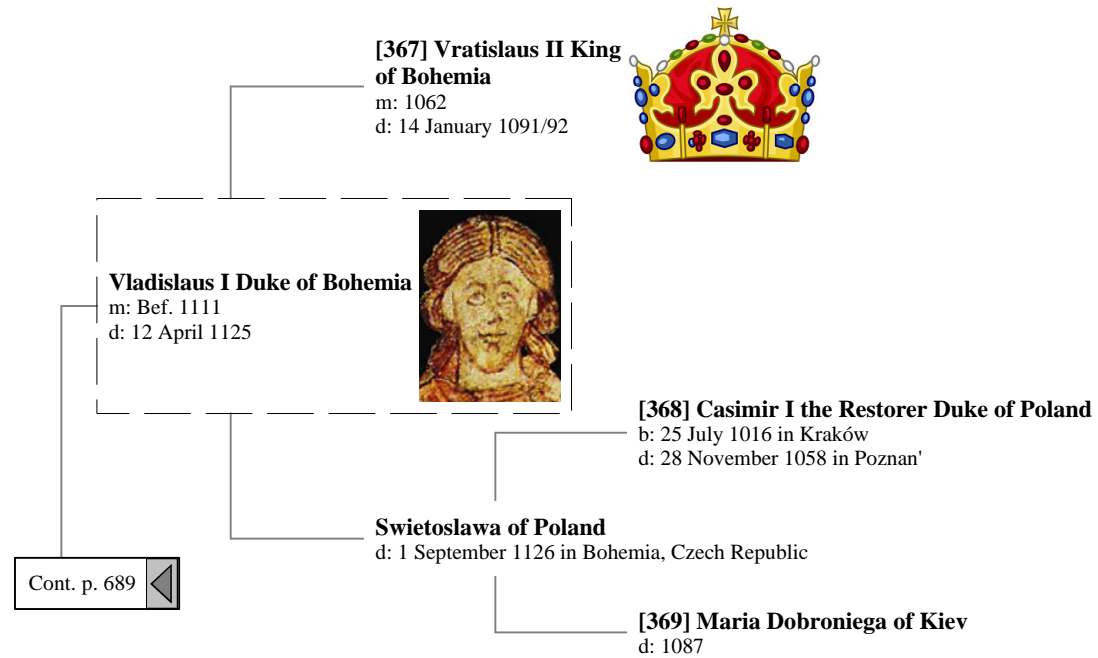

Ancestors of Lilius Stewart of Shambellie (804 of 884)

21st Great-Grandparents

22nd Great-Grandparents

23rd Great-Grandparents