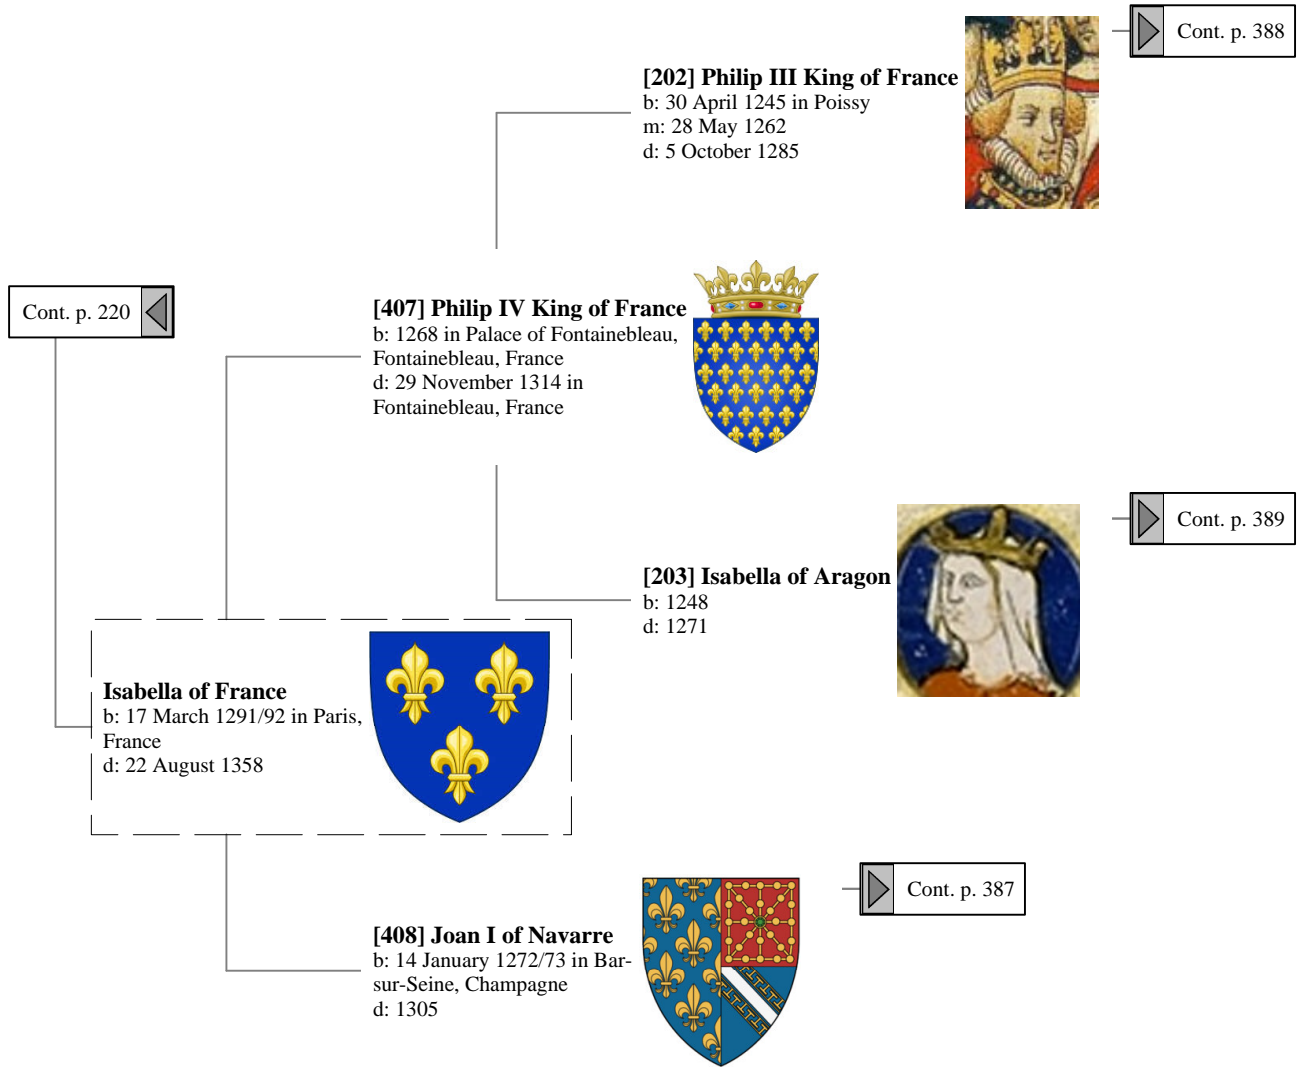

Cont. p. 220

[415] Eleanore of Castile

b: 1241 in Castile
d: 28 November 1290 in the Manor of Harby, Nottinghamshire

Cont. p. 386

Ancestors of Lilius Stewart of Shambellie (301 of 884)

14th Great-Grandparents 15th Great-Grandparents 16th Great-Grandparents