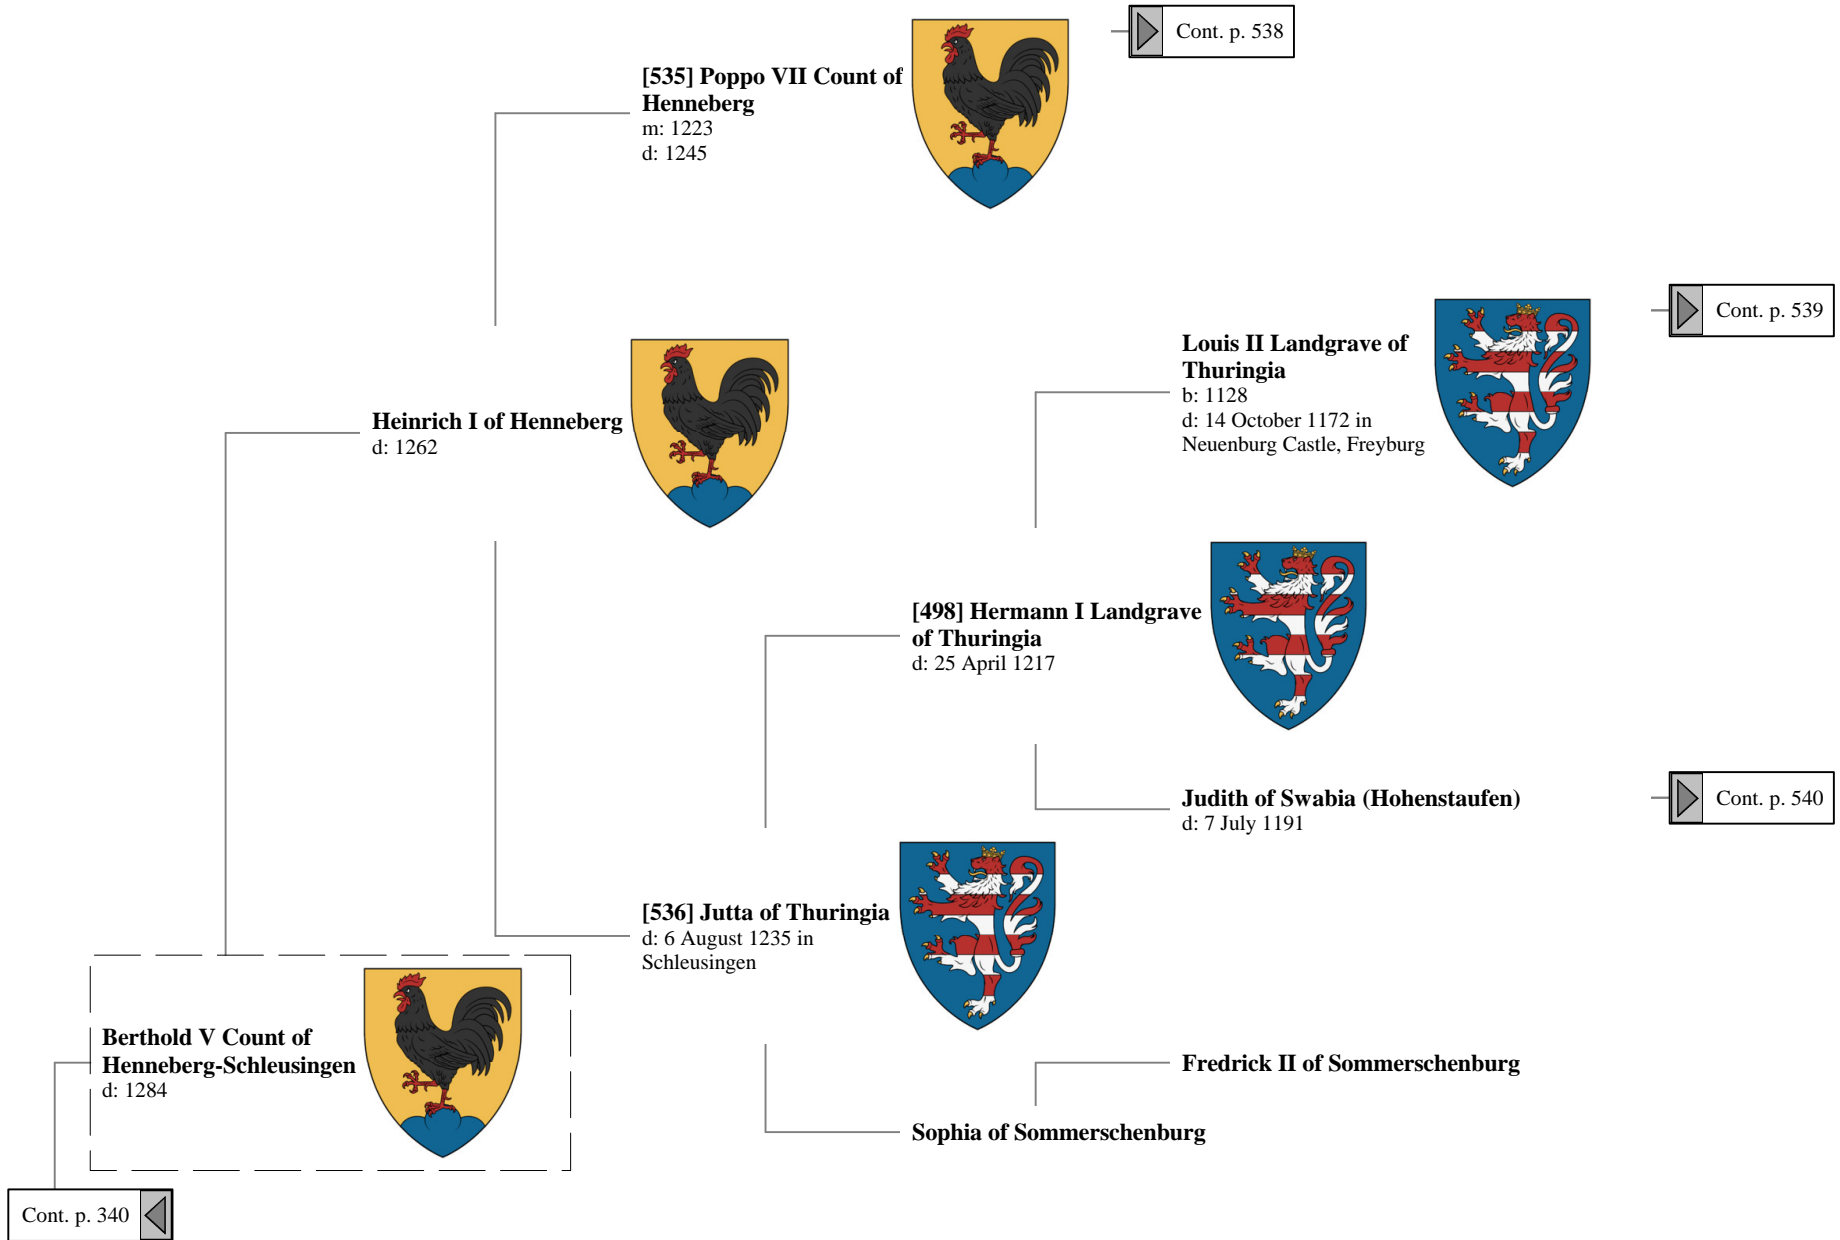

Ancestors of Lilius Stewart of Shambellie (418 of 884)

16th Great-Grandparents   17th Great-Grandparents   18th Great-Grandparents   19th Great-Grandparents   20th Great-Grandparents