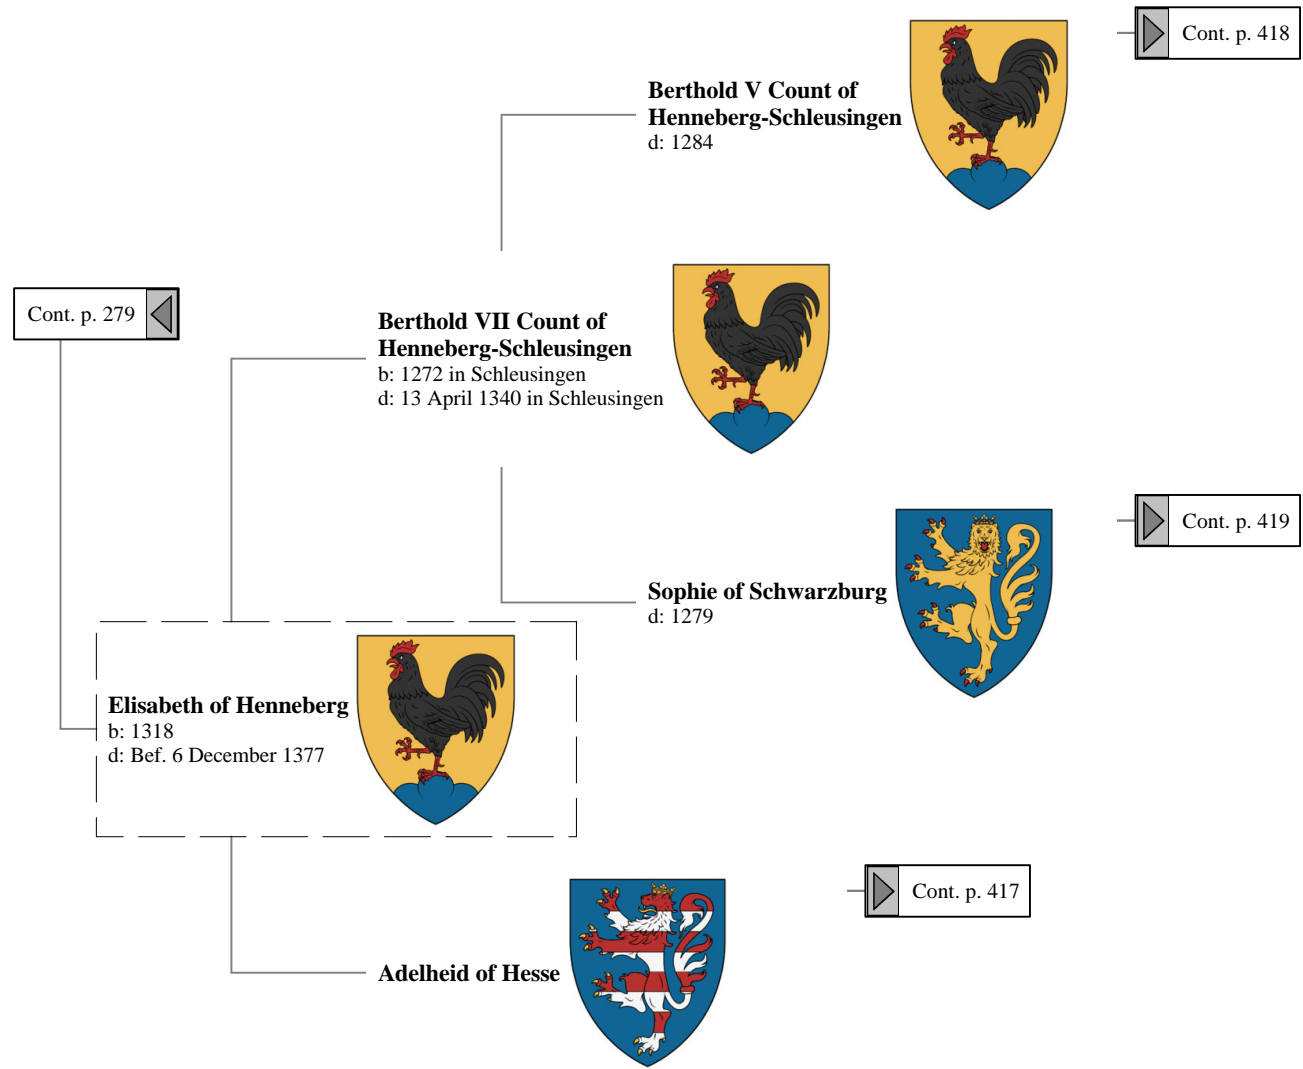

Cont. p. 279

Ancestors of Lilius Stewart of Shambellie (340 of 884)

14th Great-Grandparents 15th Great-Grandparents 16th Great-Grandparents

Ancestors of Lilius Stewart of Shambellie (341 of 884)

13th Great-Grandparents 14th Great-Grandparents 15th Great-Grandparents