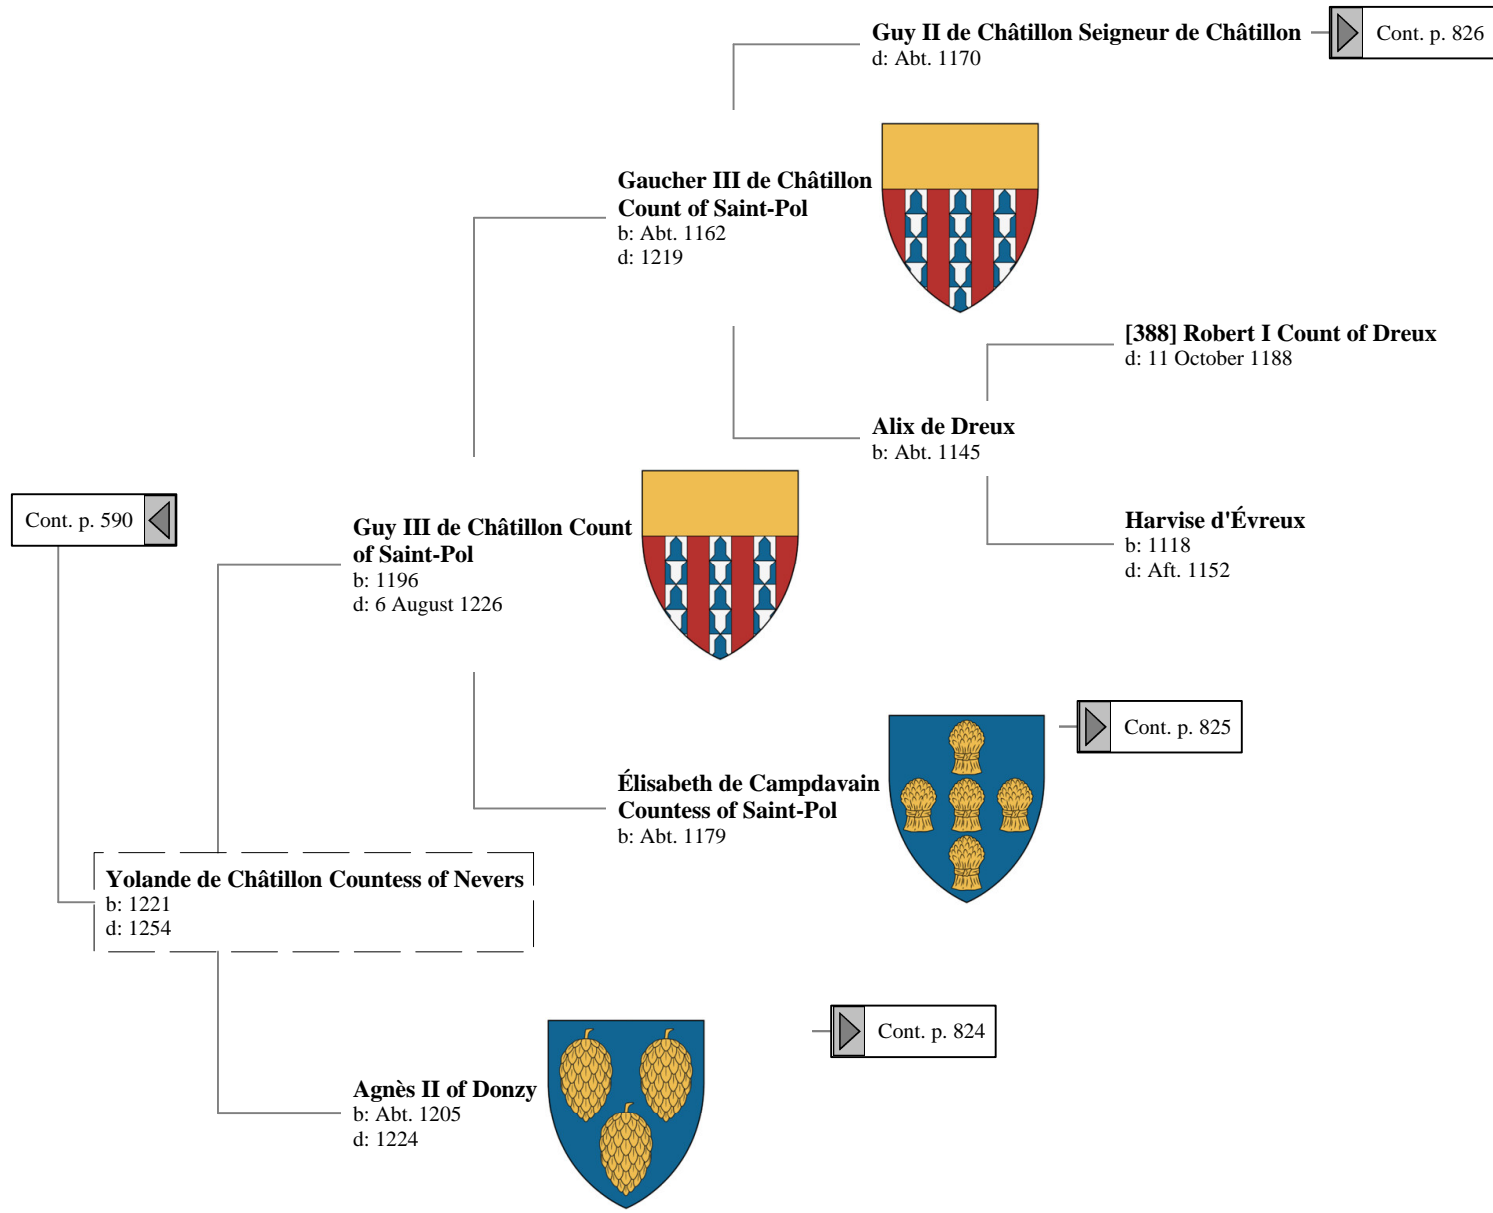

Ancestors of Lilius Stewart of Shambellie (738 of 884)

19th Great-Grandparents

20th Great-Grandparents

21st Great-Grandparents

22nd Great-Grandparents

23rd Great-Grandparents

Ancestors of Lilius Stewart of Shambellie (739 of 884)