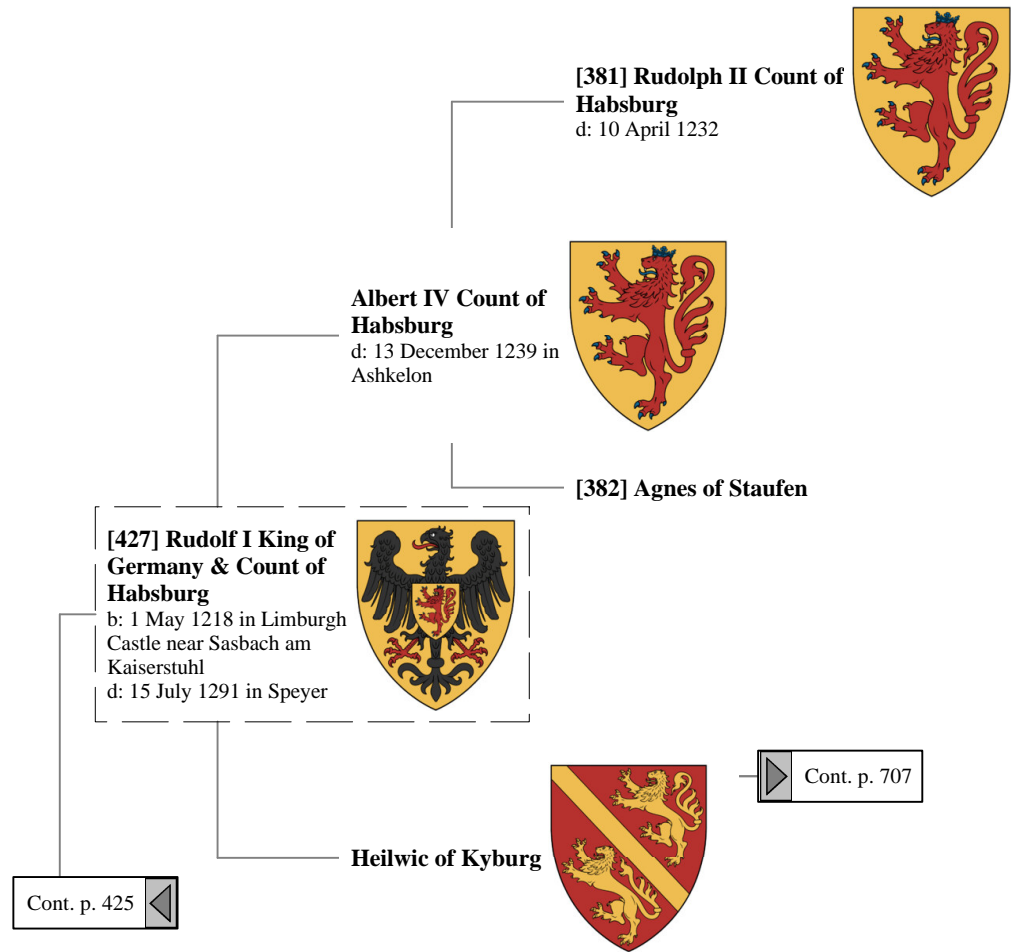

Ancestors of Lilius Stewart of Shambellie (548 of 884)

17th Great-Grandparents   18th Great-Grandparents   19th Great-Grandparents