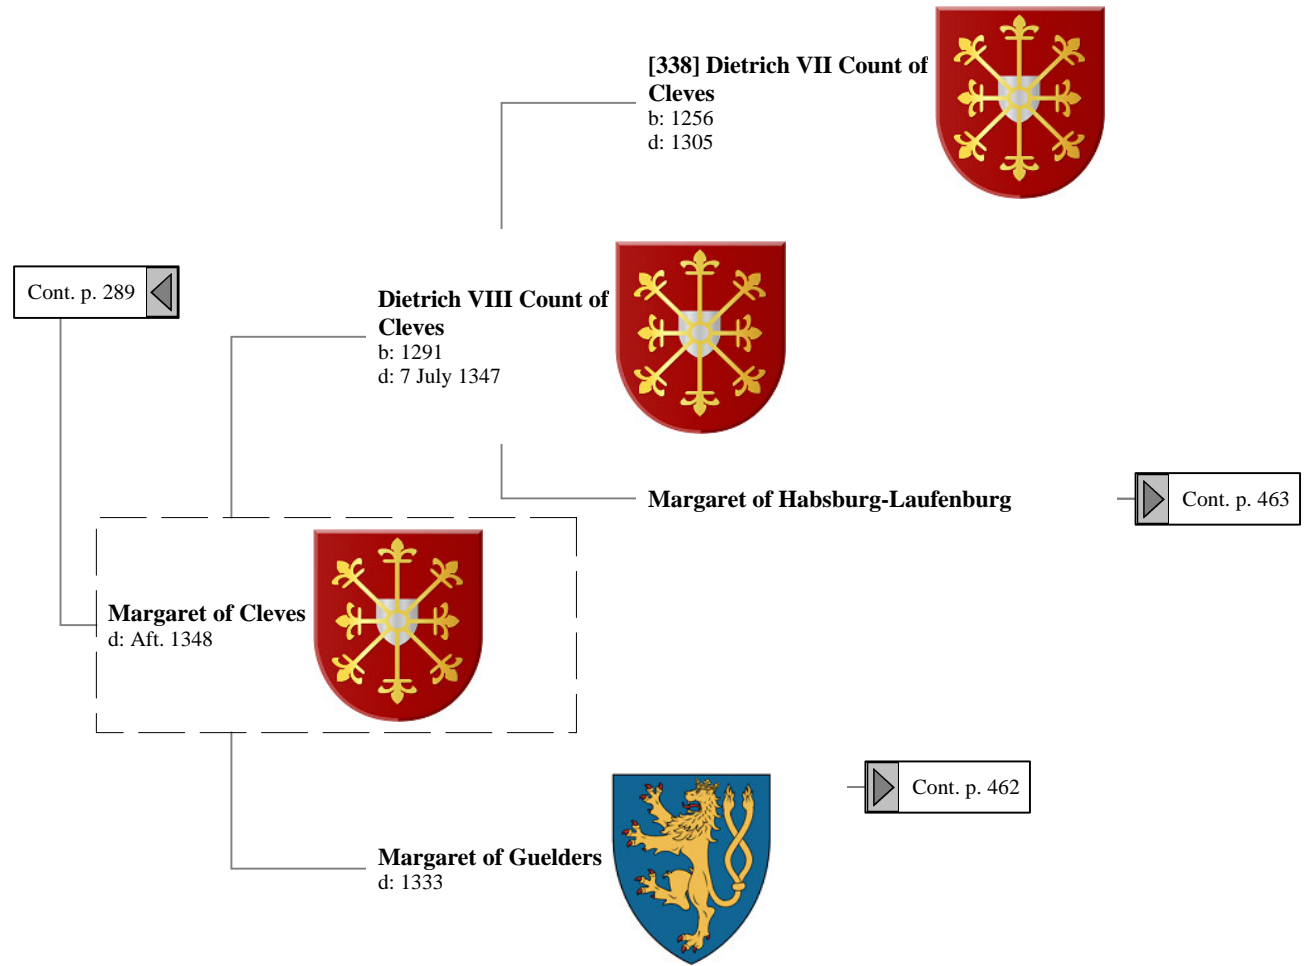

13th Great-Grandparents

14th Great-Grandparents

15th Great-Grandparents

Ancestors of Lilius Stewart of Shambellie (362 of 884)

13th Great-Grandparents 14th Great-Grandparents 15th Great-Grandparents

Ancestors of Lilius Stewart of Shambellie (363 of 884)