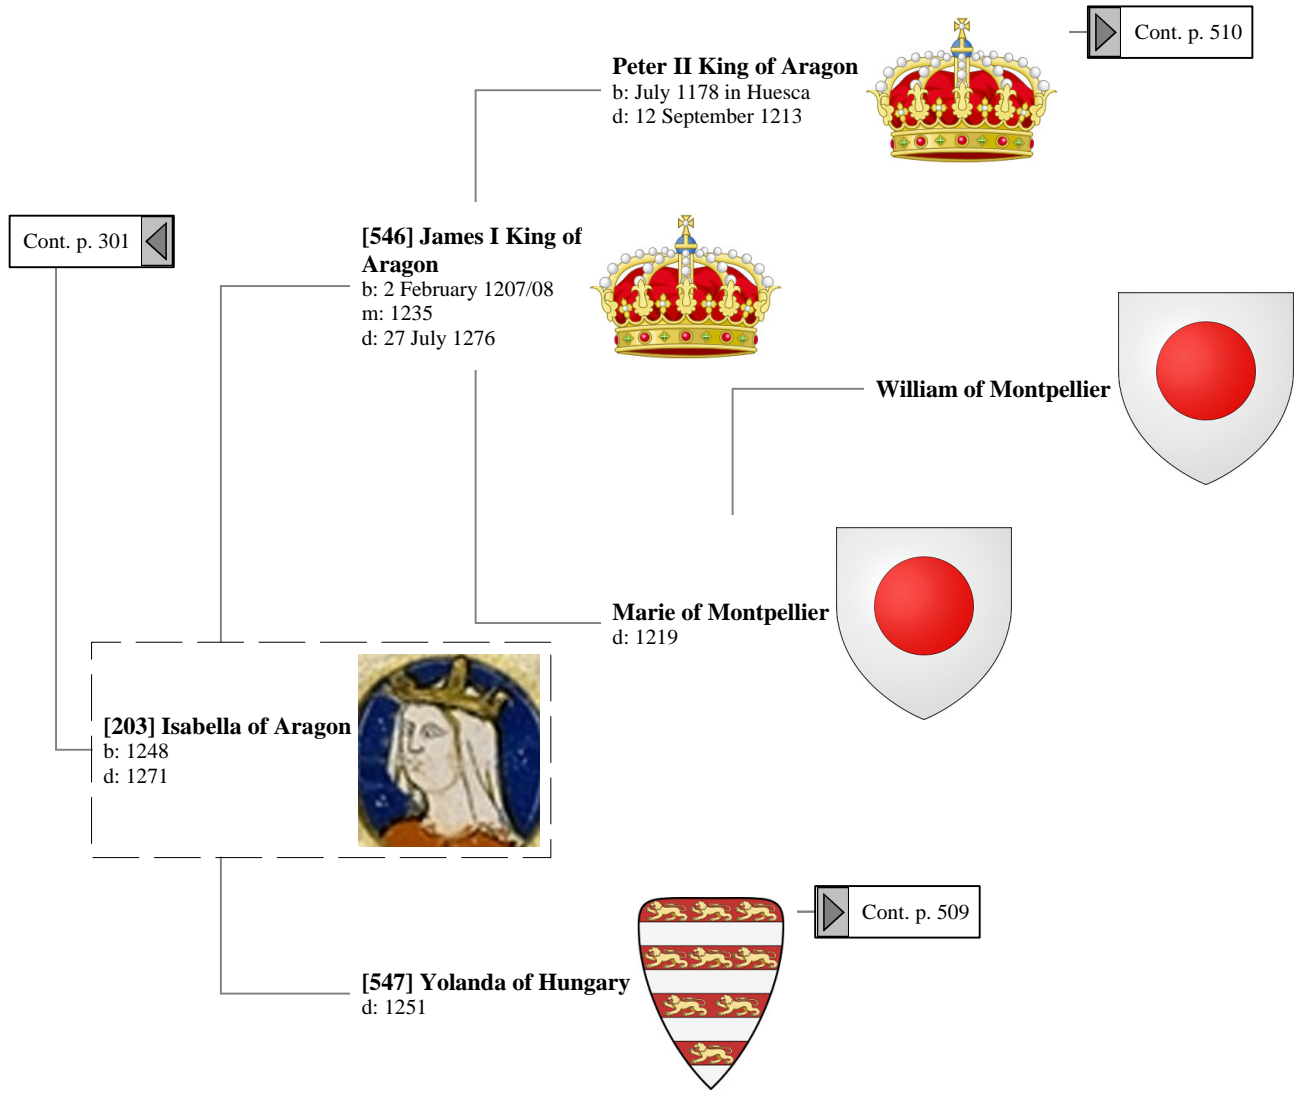

Ancestors of Lilius Stewart of Shambellie (388 of 884)

16th Great-Grandparents

17th Great-Grandparents

18th Great-Grandparents

Ancestors of Lilius Stewart of Shambellie (389 of 884)

16th Great-Grandparents 17th Great-Grandparents 18th Great-Grandparents 19th Great-Grandparents