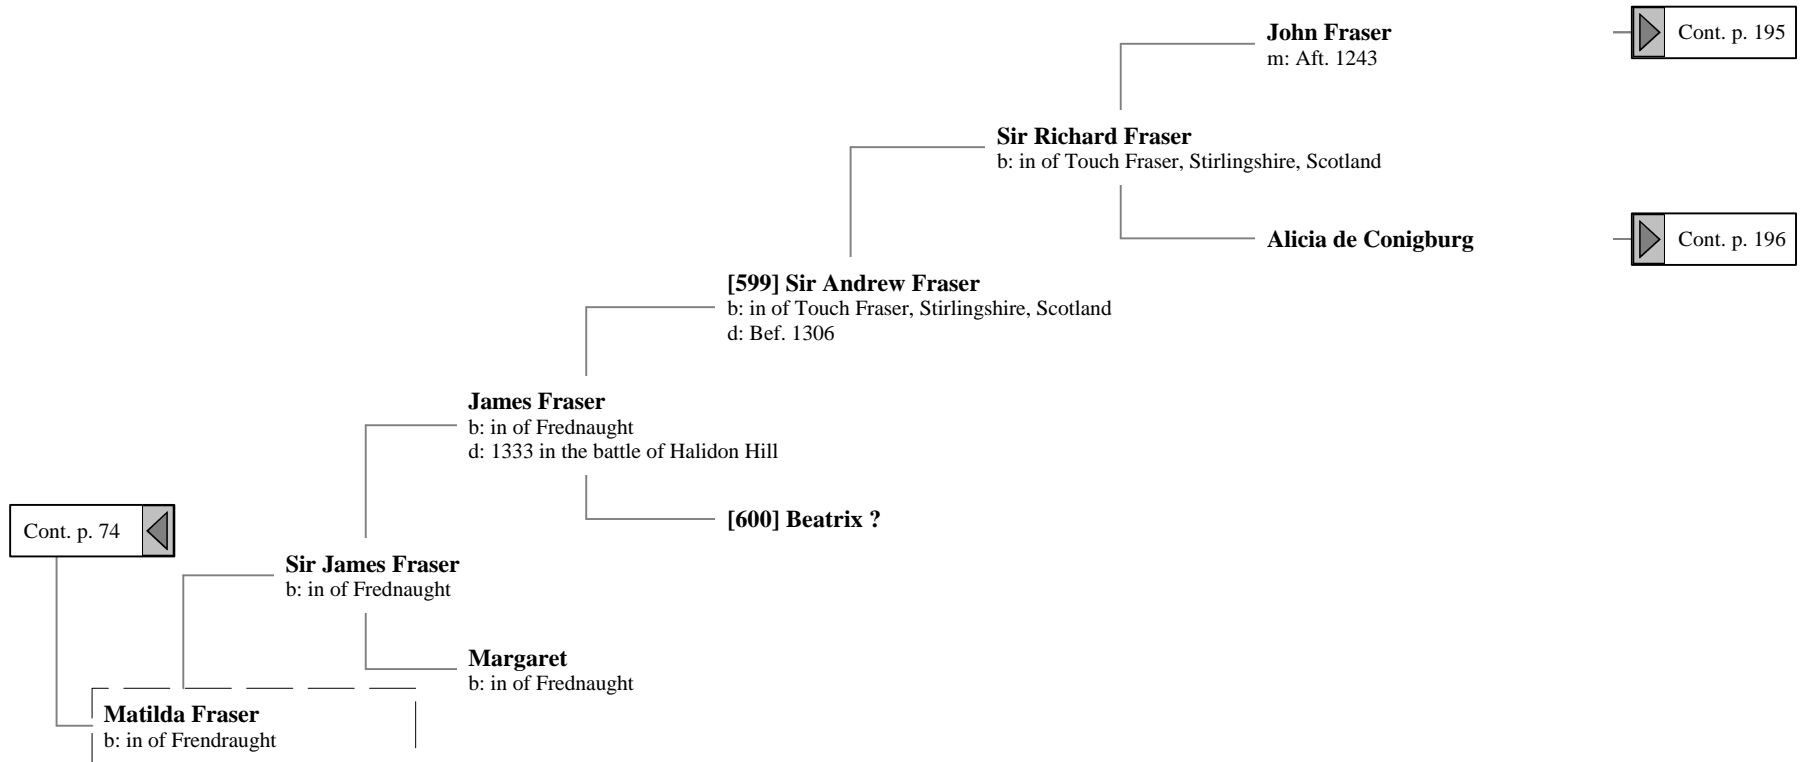

Ancestors of Lilius Stewart of Shambellie (128 of 884)

12th Great-Grandparents

13th Great-Grandparents

14th Great-Grandparents

Ancestors of Liliast Stewart of Shambellie (129 of 884)

- 12th Great-Grandparents
- 13th Great-Grandparents
- 14th Great-Grandparents
- 15th Great-Grandparents
- 16th Great-Grandparents
- 17th Great-Grandparents