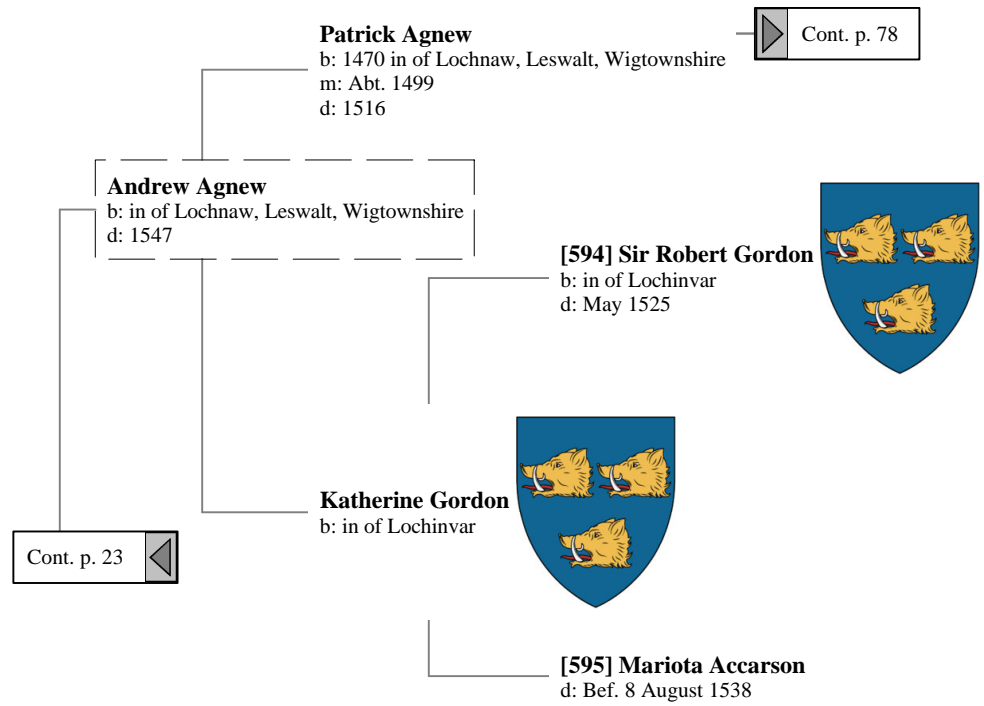

**[597] Alexander Stewart
4th of Garlies**
b: in of Garlies, Sorbie,
Wigtownshire, Scotland
d: 9 September 1513 in the
Battle of Flodden Field

[591] Elizabeth Douglas

Cont. p. 22

Ancestors of Liliast Stewart of Shambellie (43 of 884)

- 10th Great-Grandparents
- 11th Great-Grandparents
- 12th Great-Grandparents
- 13th Great-Grandparents
- 14th Great-Grandparents
- 15th Great-Grandparents

▶ Cont. p. 77

Cont. p. 22 ◀

▶ Cont. p. 76

Ancestors of Liliast Stewart of Shambellie (44 of 884)

7th Great-Grandparents

8th Great-Grandparents

9th Great-Grandparents

Ancestors of Liliast Stewart of Shambellie (45 of 884)

8th Great-Grandparents 9th Great-Grandparents 10th Great-Grandparents 11th Great-Grandparents