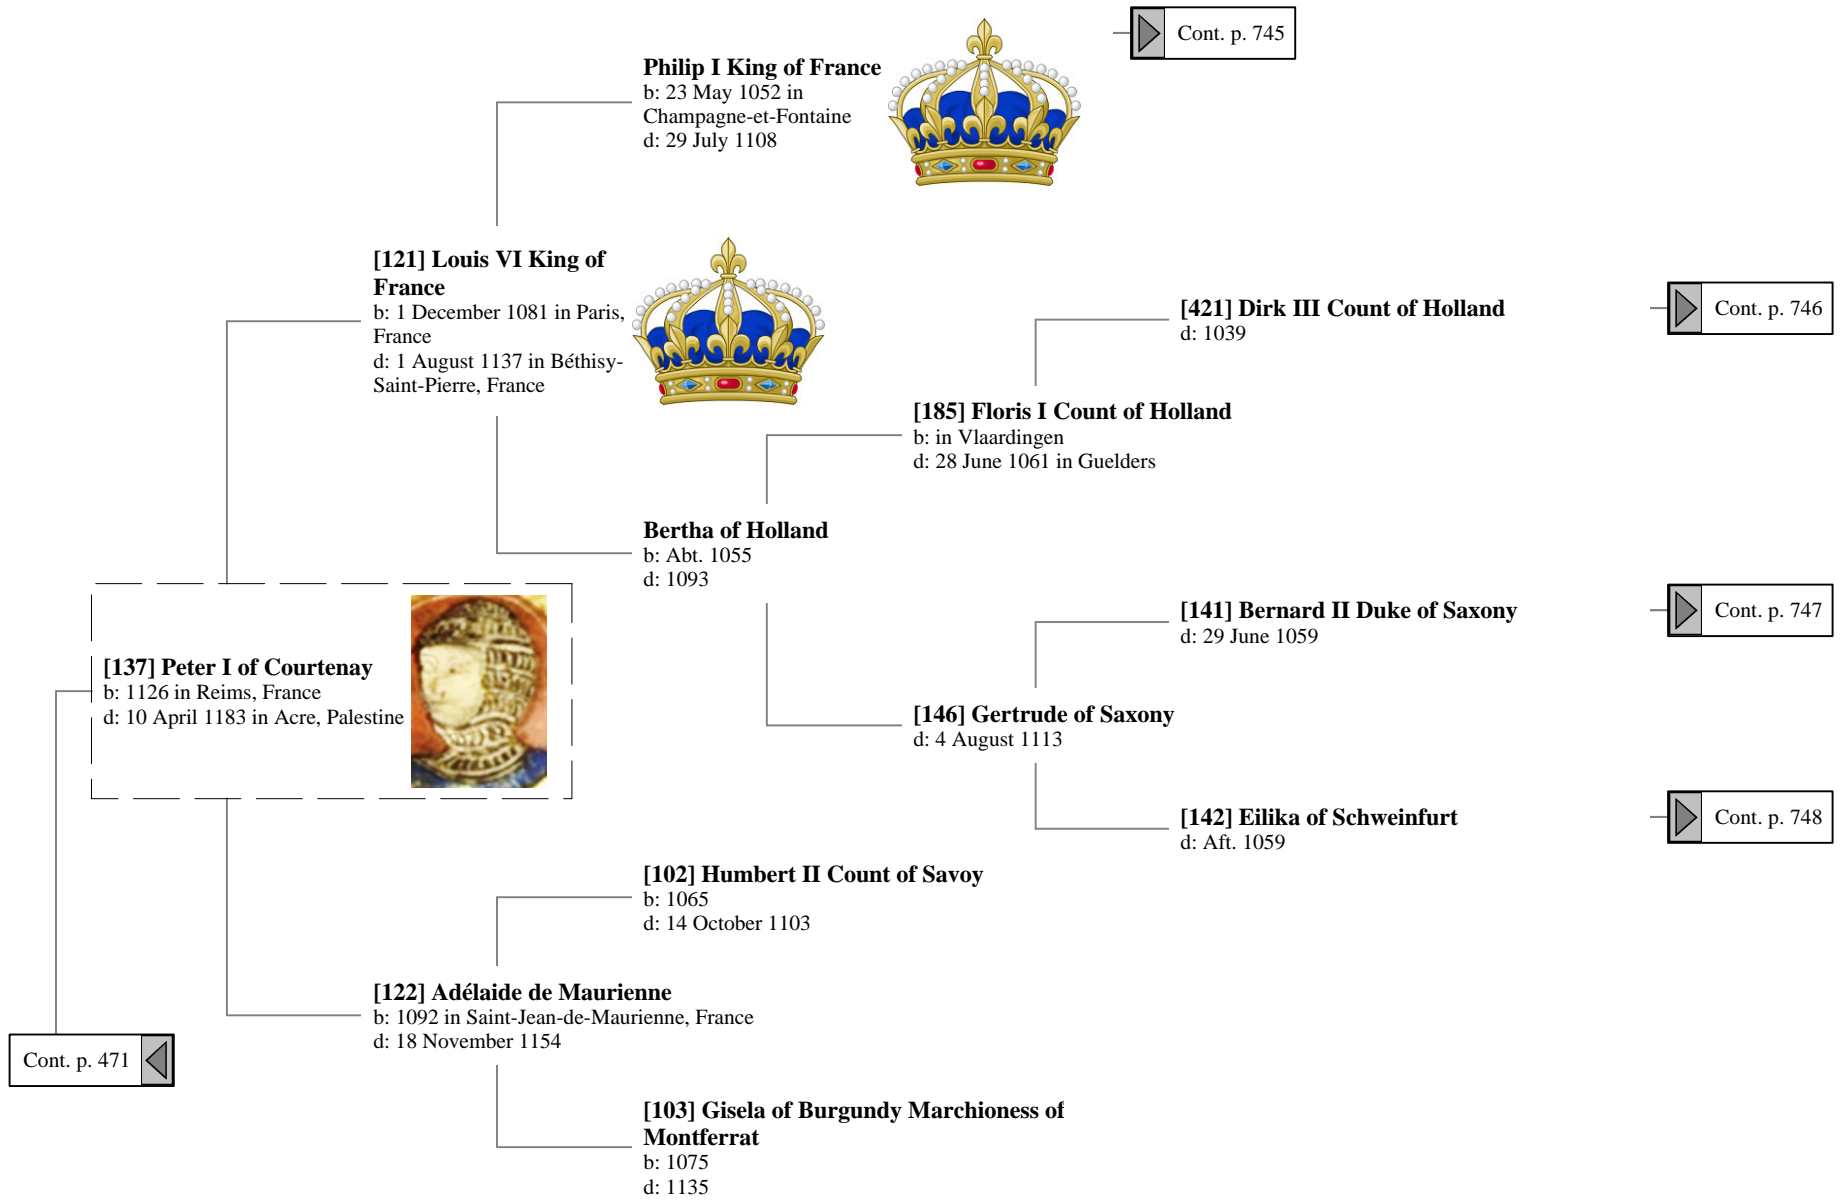

17th Great-Grandparents

18th Great-Grandparents

Ancestors of Lilius Stewart of Shambellie (606 of 884)

20th Great-Grandparents

21st Great-Grandparents

22nd Great-Grandparents

23rd Great-Grandparents

24th Great-Grandparents