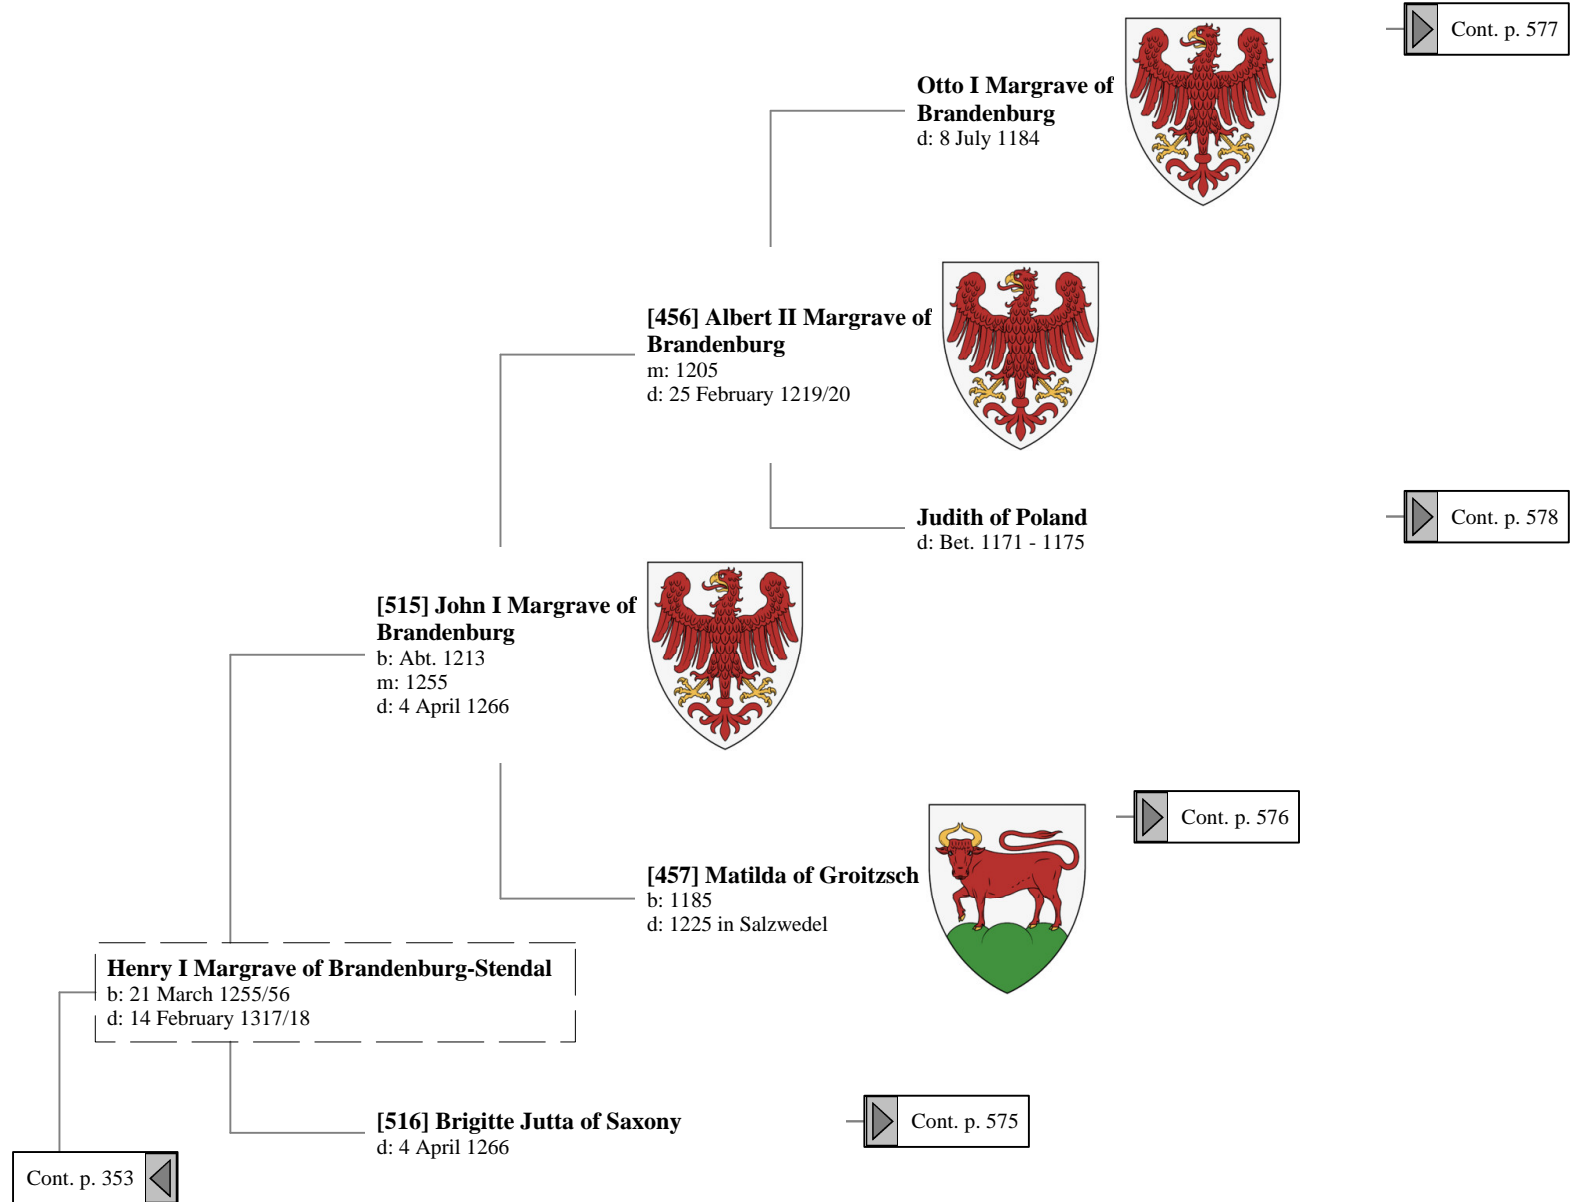

Ancestors of Lilius Stewart of Shambellie (447 of 884)

15th Great-Grandparents   16th Great-Grandparents   17th Great-Grandparents   18th Great-Grandparents