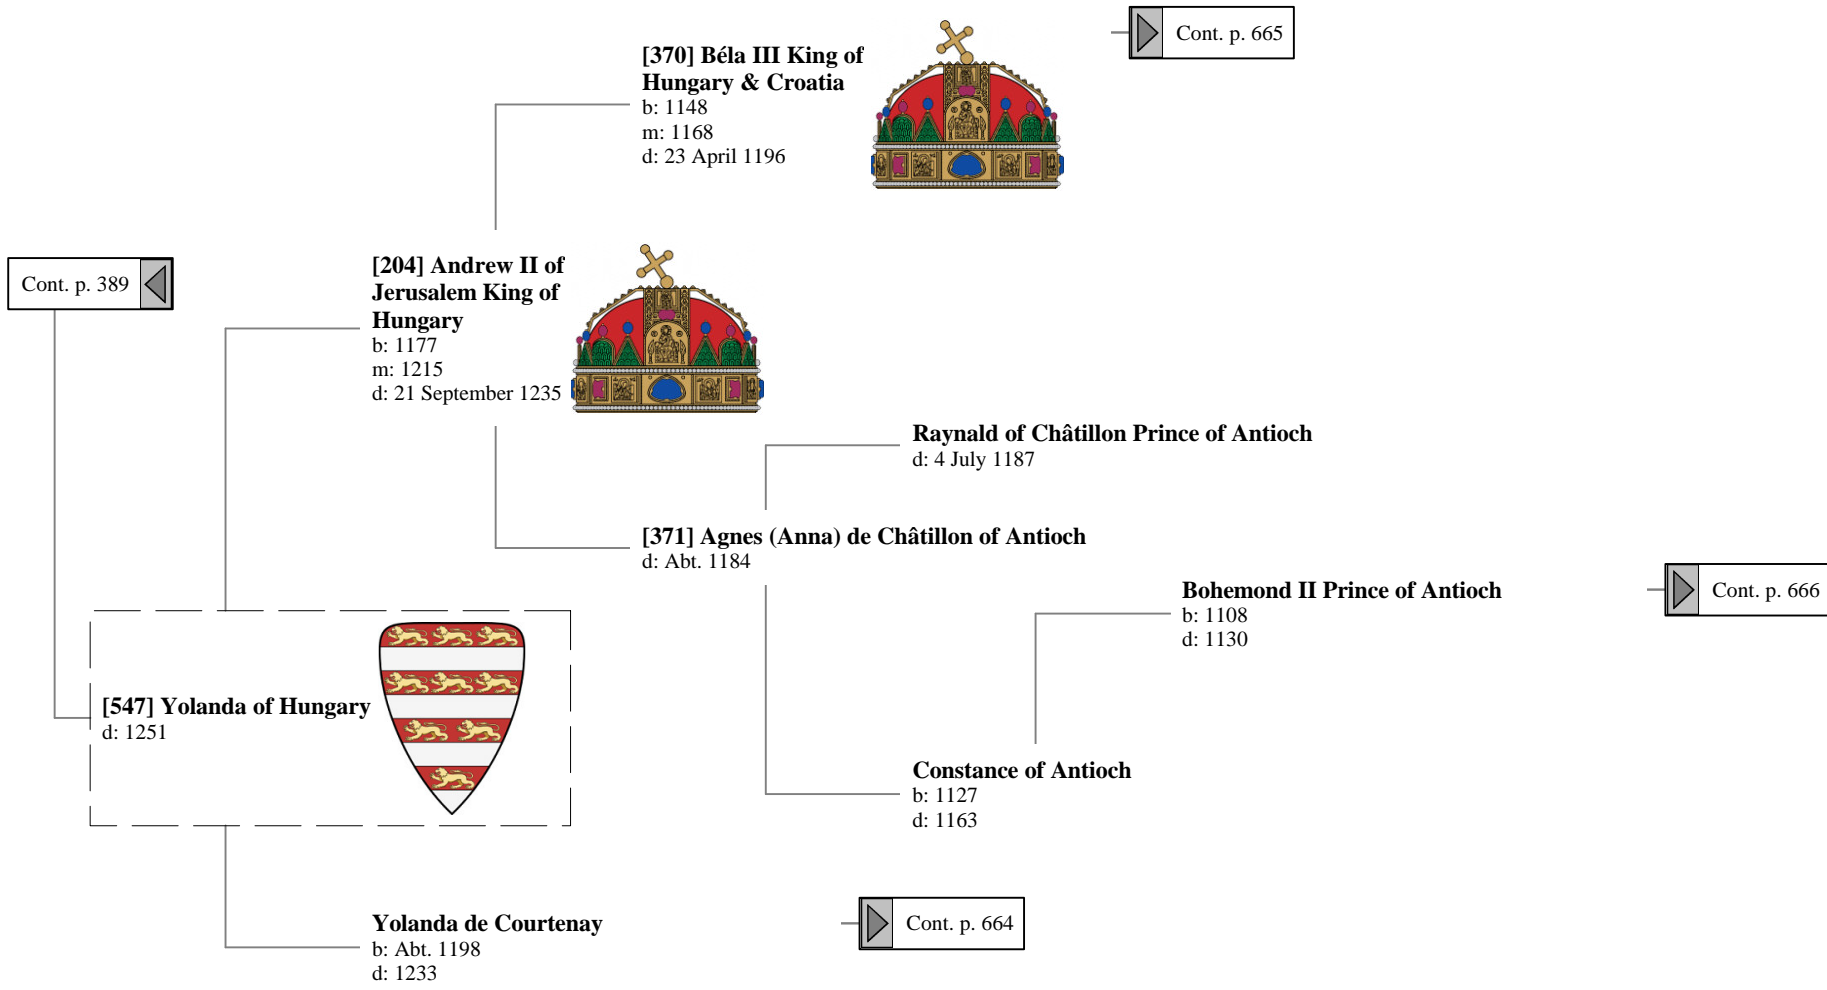

Ancestors of Lilius Stewart of Shambellie (509 of 884)

17th Great-Grandparents 18th Great-Grandparents 19th Great-Grandparents 20th Great-Grandparents 21st Great-Grandparents

Ancestors of Lilius Stewart of Shambellie (510 of 884)