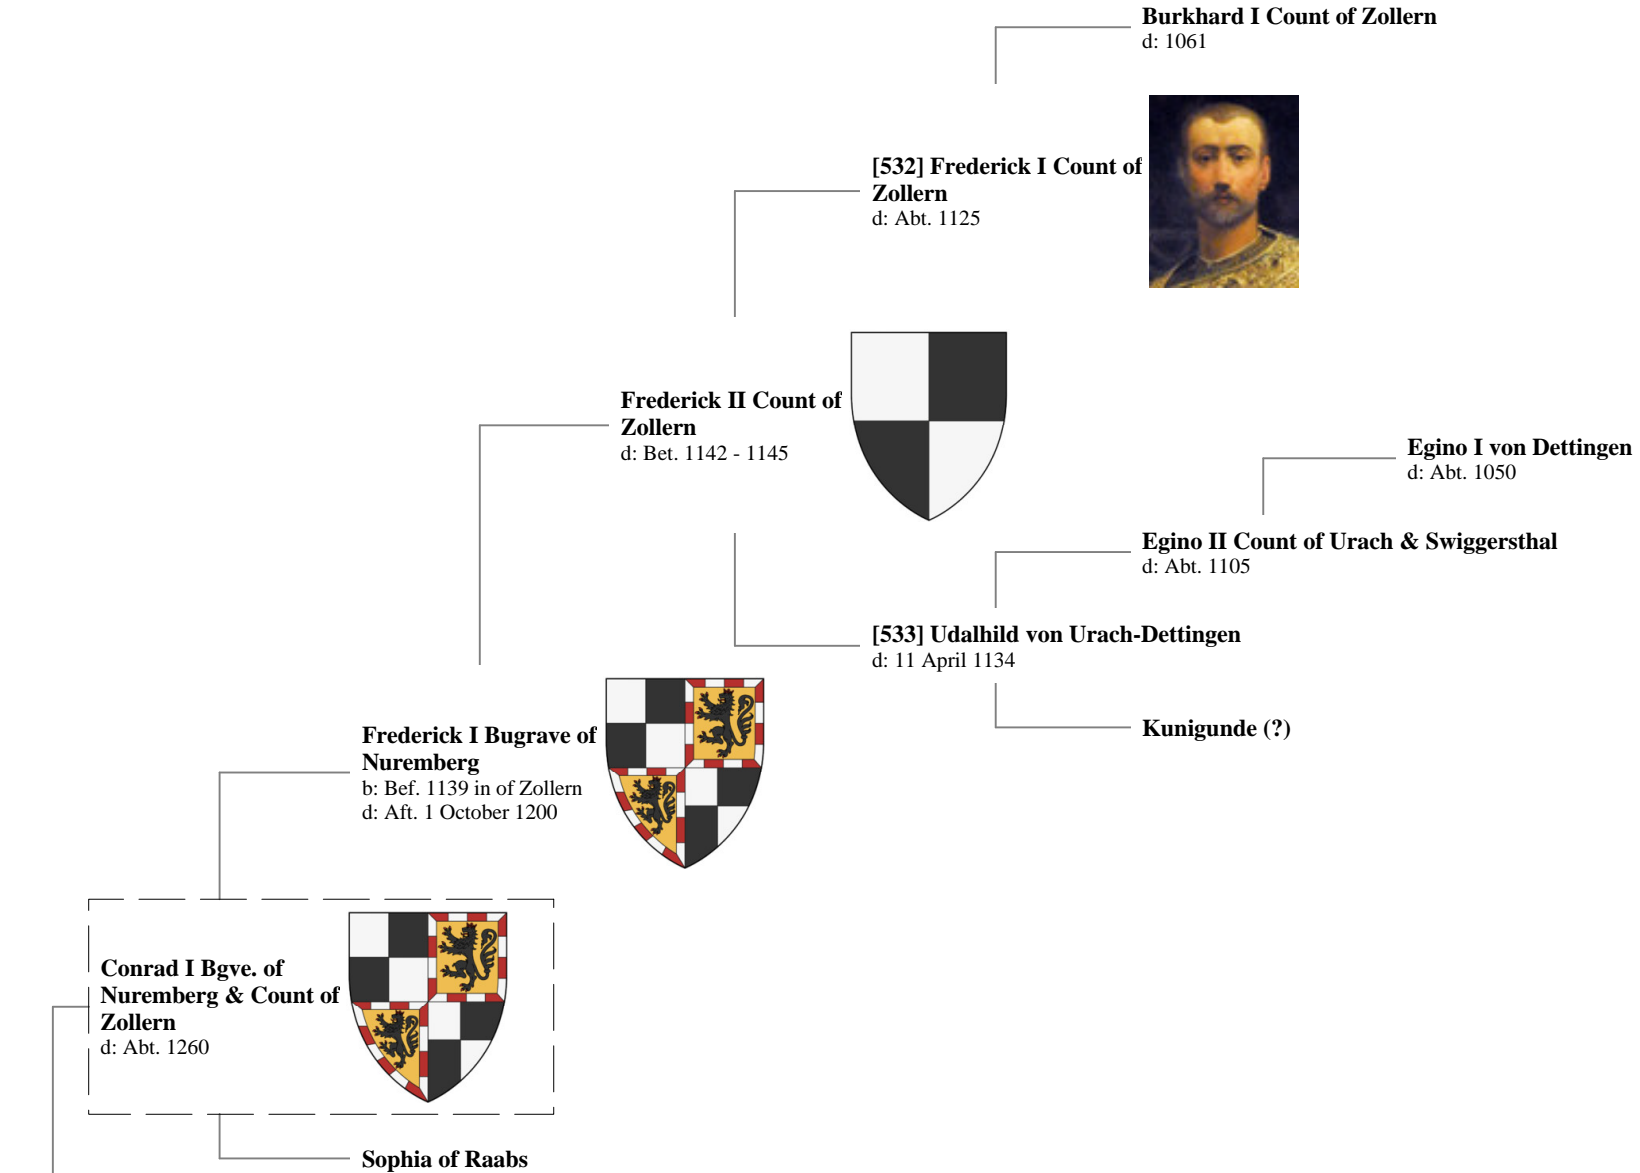

Ancestors of Liliastewart of Shambellie (534 of 884)

17th Great-Grandparents   18th Great-Grandparents   19th Great-Grandparents   20th Great-Grandparents   21st Great-Grandparents   22nd Great-Grandparents