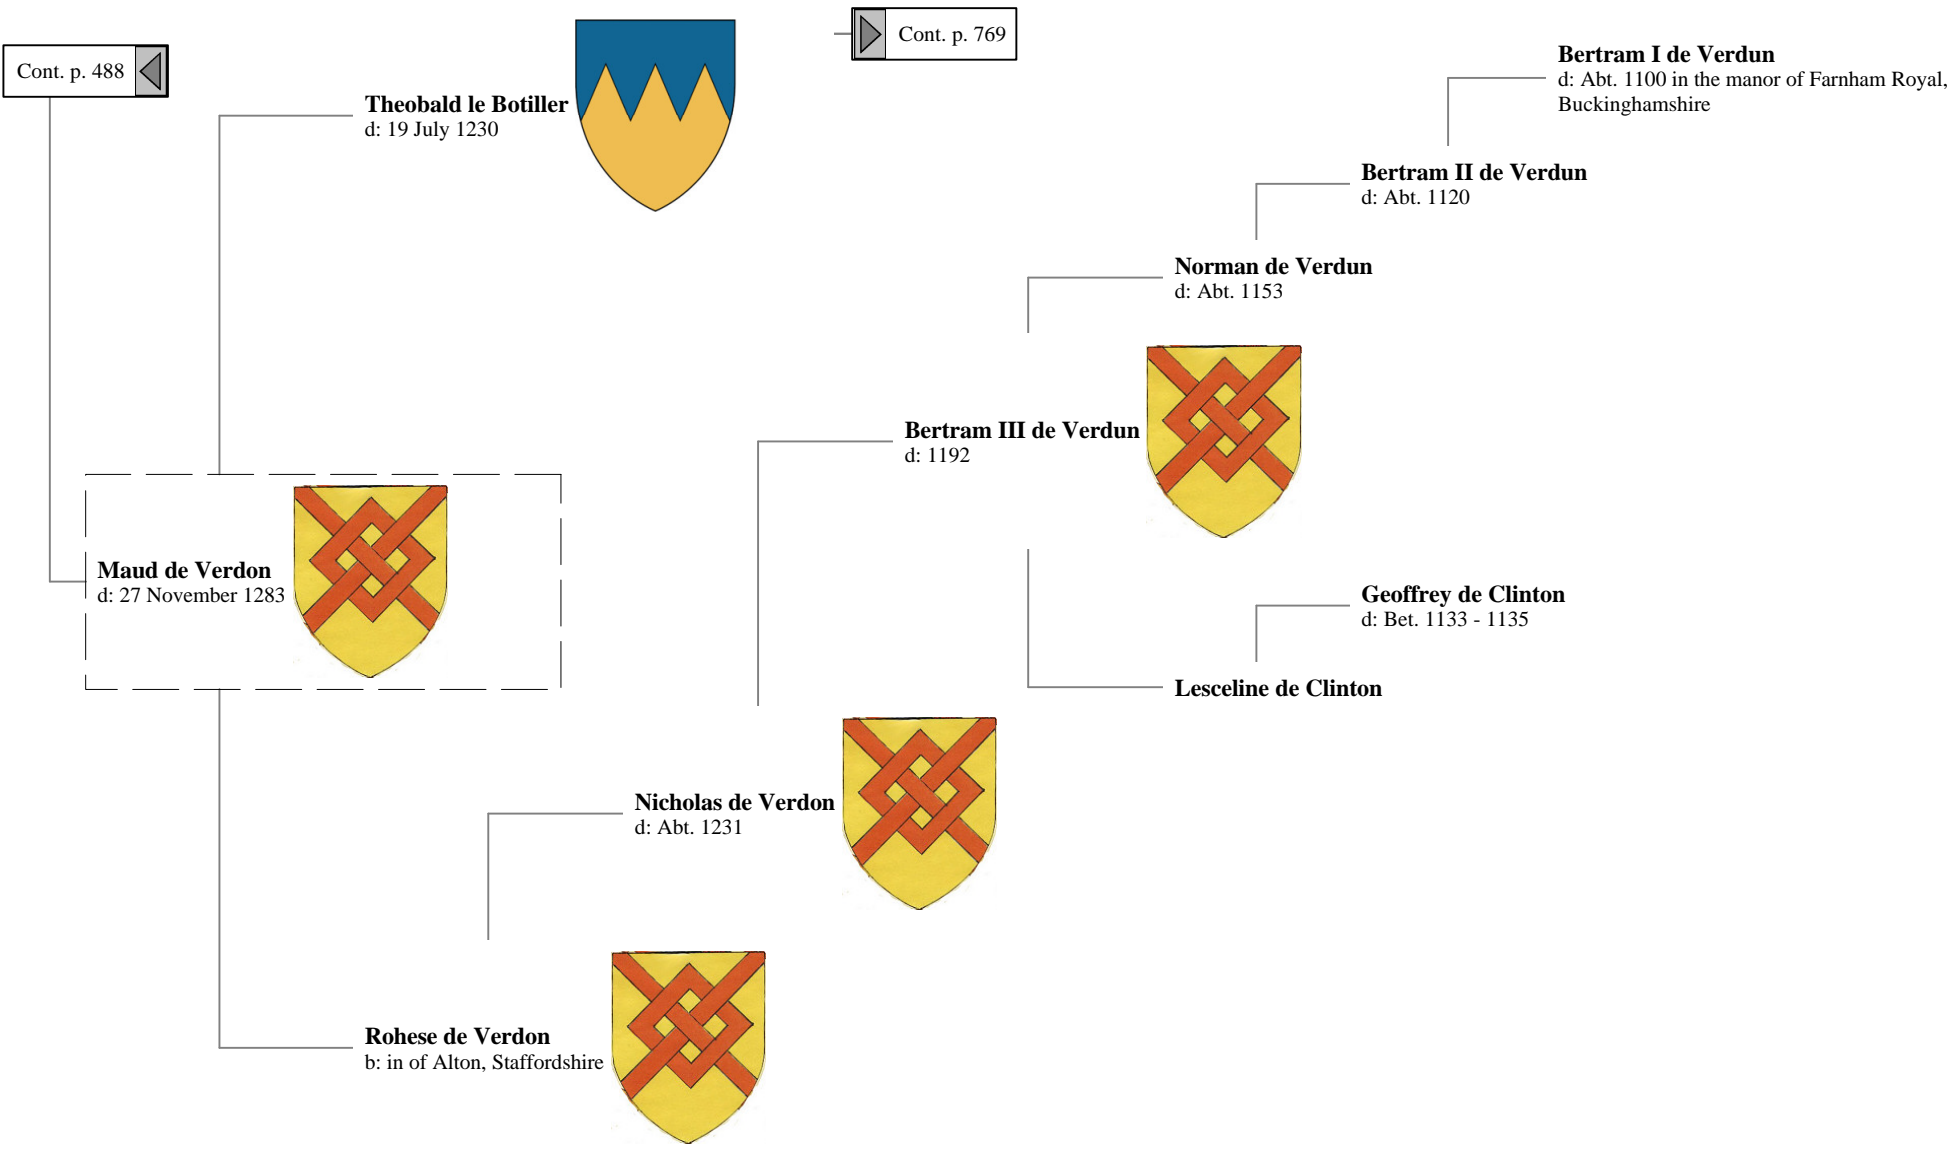

Ancestors of Lilius Stewart of Shambellie (633 of 884)

- 17th Great-Grandparents
- 18th Great-Grandparents
- 19th Great-Grandparents
- 20th Great-Grandparents
- 21st Great-Grandparents
- 22nd Great-Grandparents
- 23rd Great-Grandparents