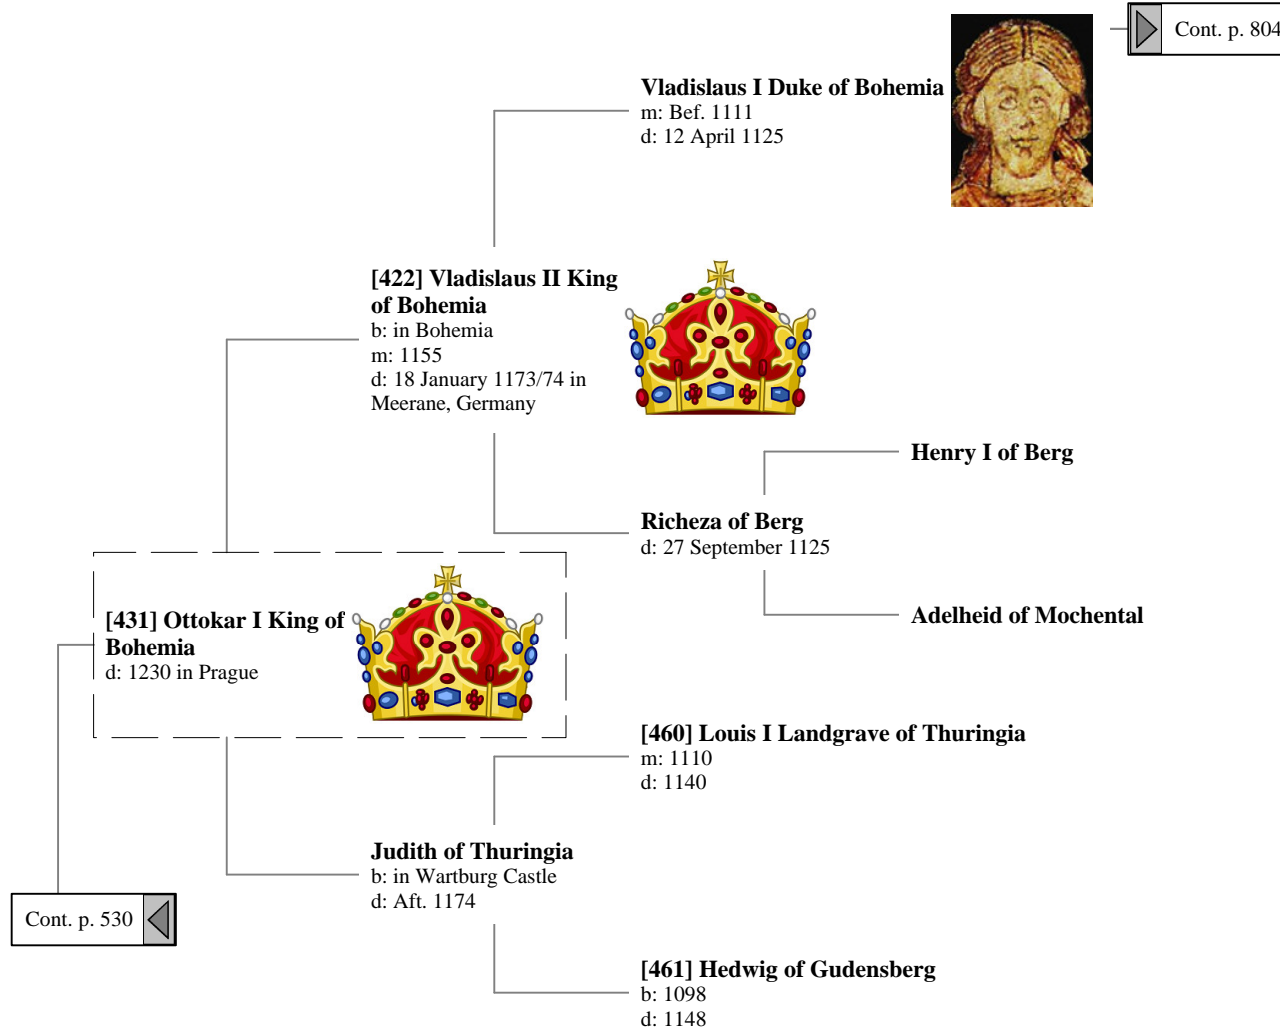

Ancestors of Lilius Stewart of Shambellie (689 of 884)

19th Great-Grandparents

20th Great-Grandparents

21st Great-Grandparents

22nd Great-Grandparents