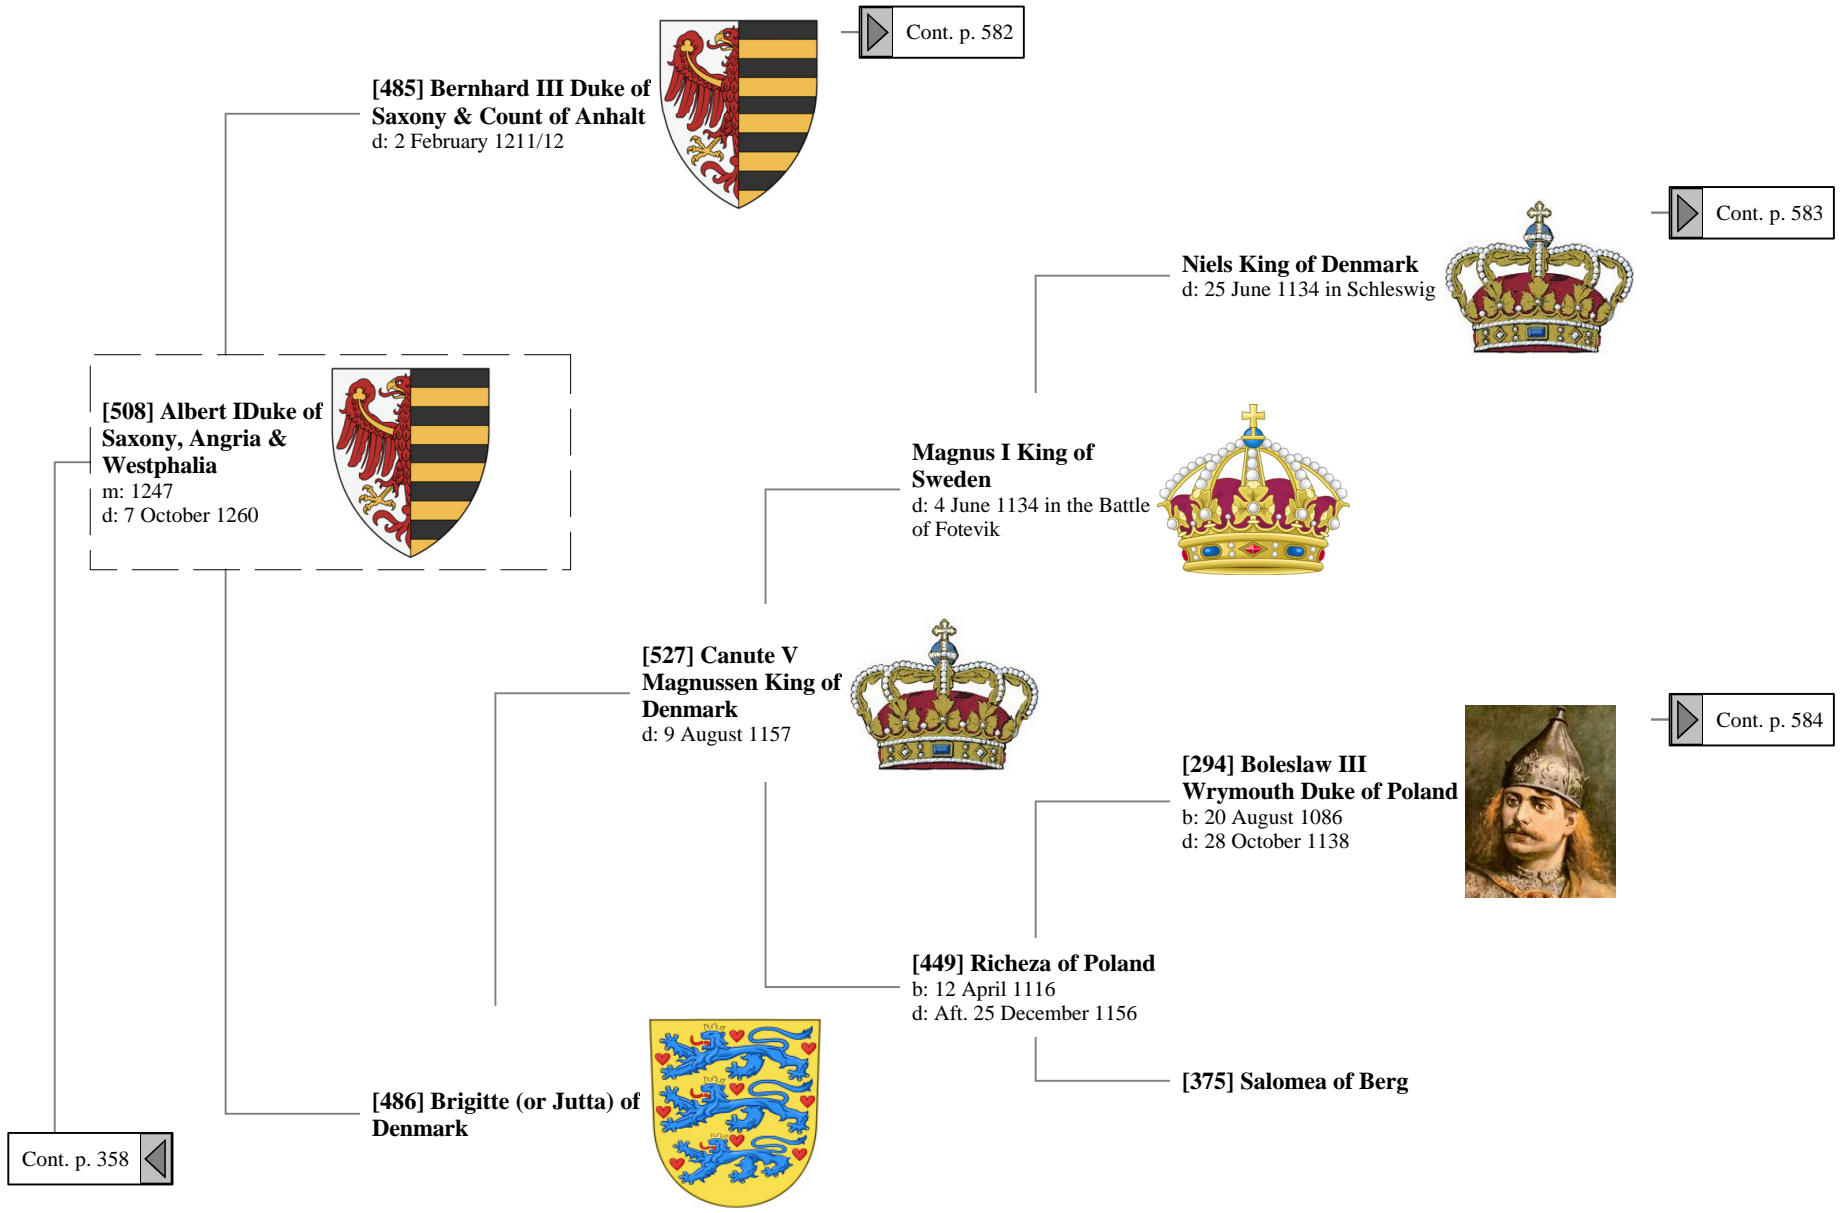

[529] Agnes of Germany

b: Abt. 1257
d: 11 October 1322

**[428] Gertrude of Zollern-
Hohenberg-Haigerloch**

d: 16 February 1280/81

Ancestors of Lilius Stewart of Shambellie (453 of 884)

17th Great-Grandparents 18th Great-Grandparents 19th Great-Grandparents 20th Great-Grandparents 21st Great-Grandparents