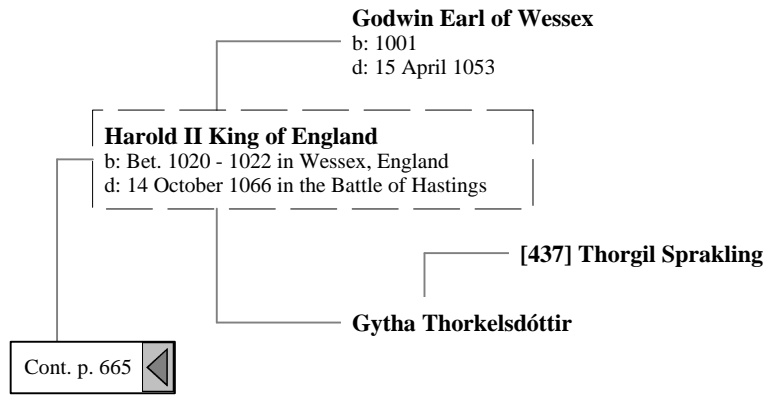

25th Great-Grandparents

Theodosios Monomachos

Cont. p. 665

Constantine IX Monomachos
Byzantine Emperor
b: Abt. 1000
d: 11 January 1054/55

Anastasia

Ancestors of Lilius Stewart of Shambellie (789 of 884)

23rd Great-Grandparents 24th Great-Grandparents 25th Great-Grandparents