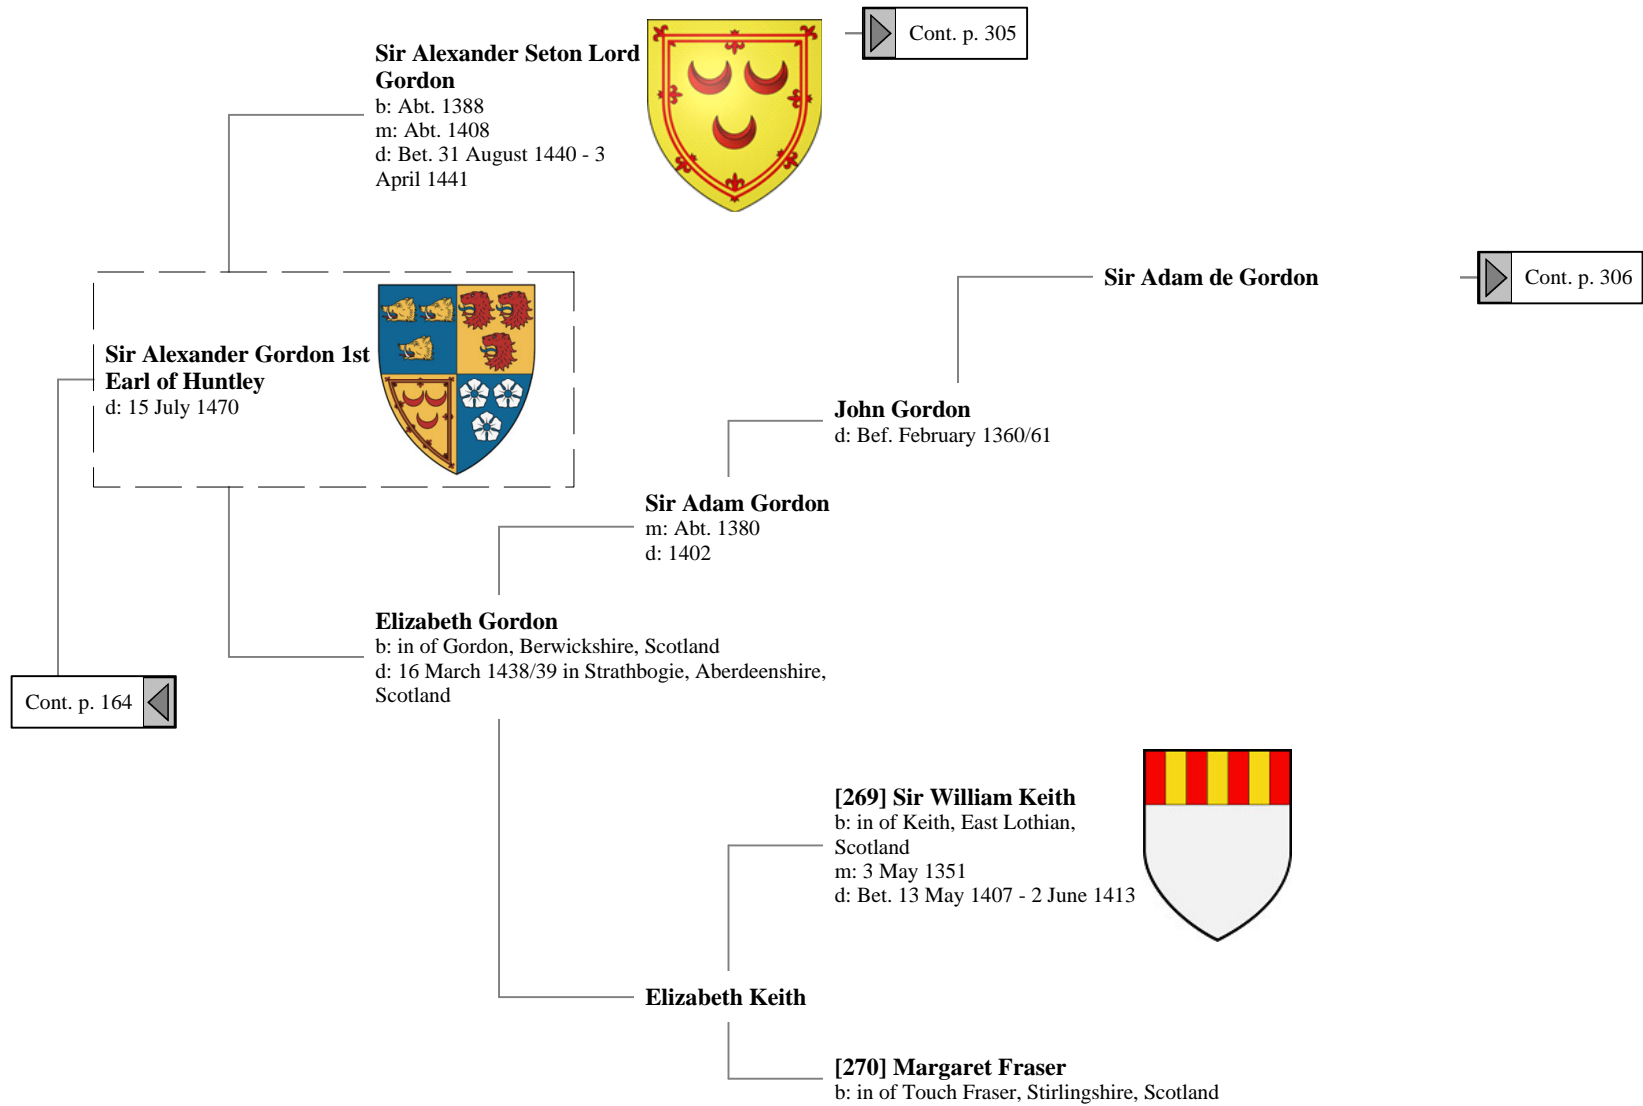

Ancestors of Lilius Stewart of Shambellie (225 of 884)

- 10th Great-Grandparents
- 11th Great-Grandparents
- 12th Great-Grandparents
- 13th Great-Grandparents
- 14th Great-Grandparents