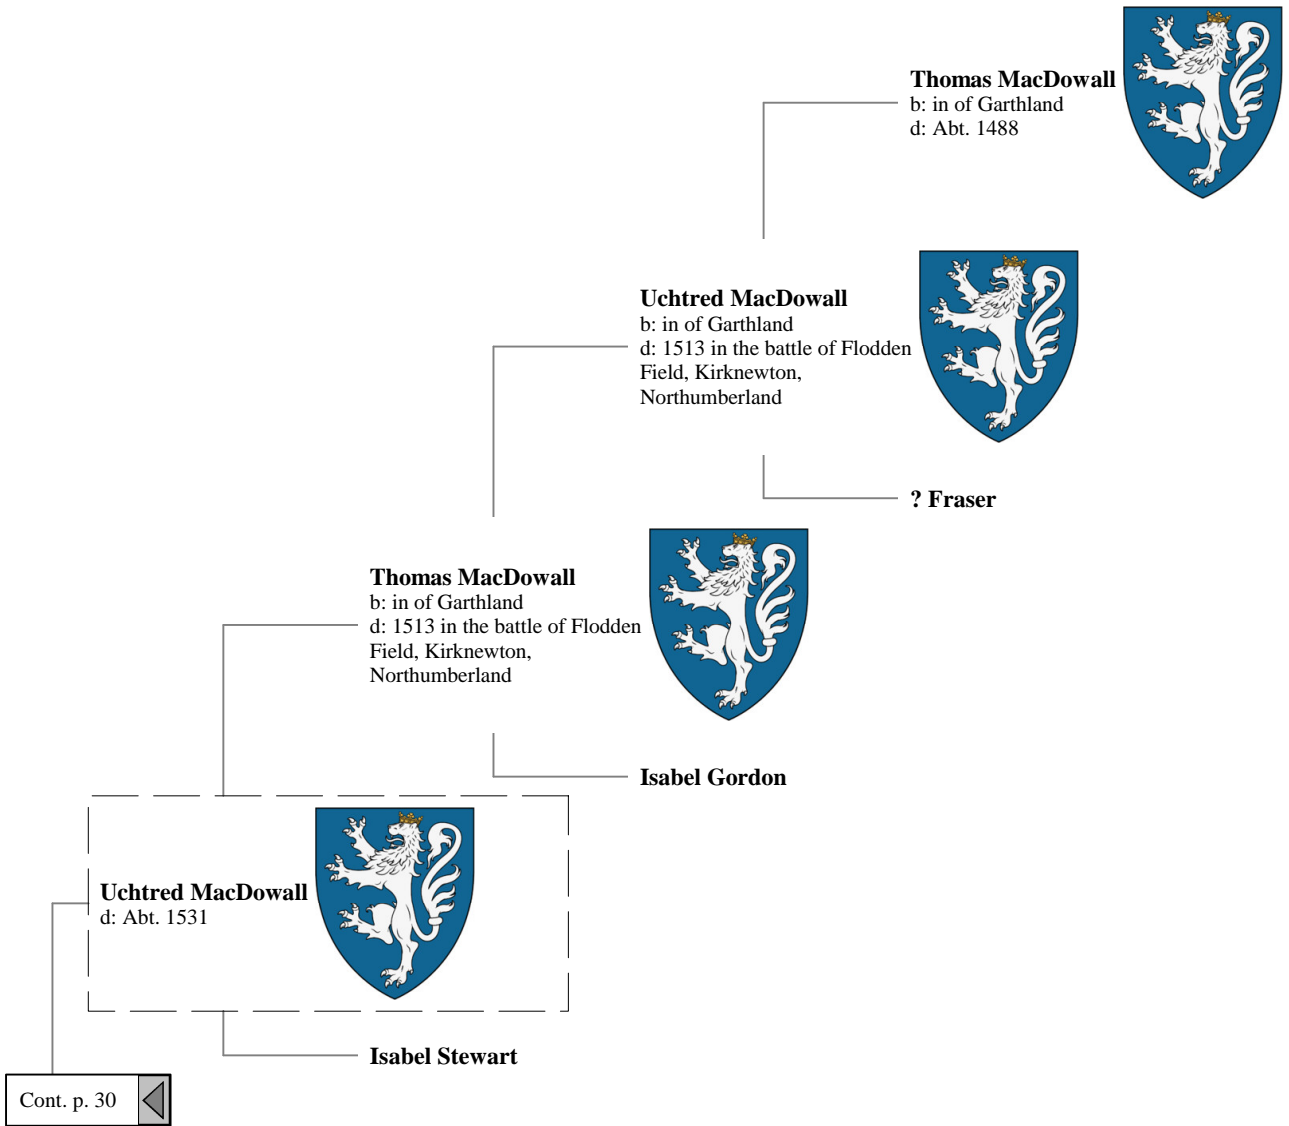

Ancestors of Liliast Stewart of Shambellie (58 of 884)

8th Great-Grandparents   9th Great-Grandparents   10th Great-Grandparents   11th Great-Grandparents

▶ Cont. p. 102