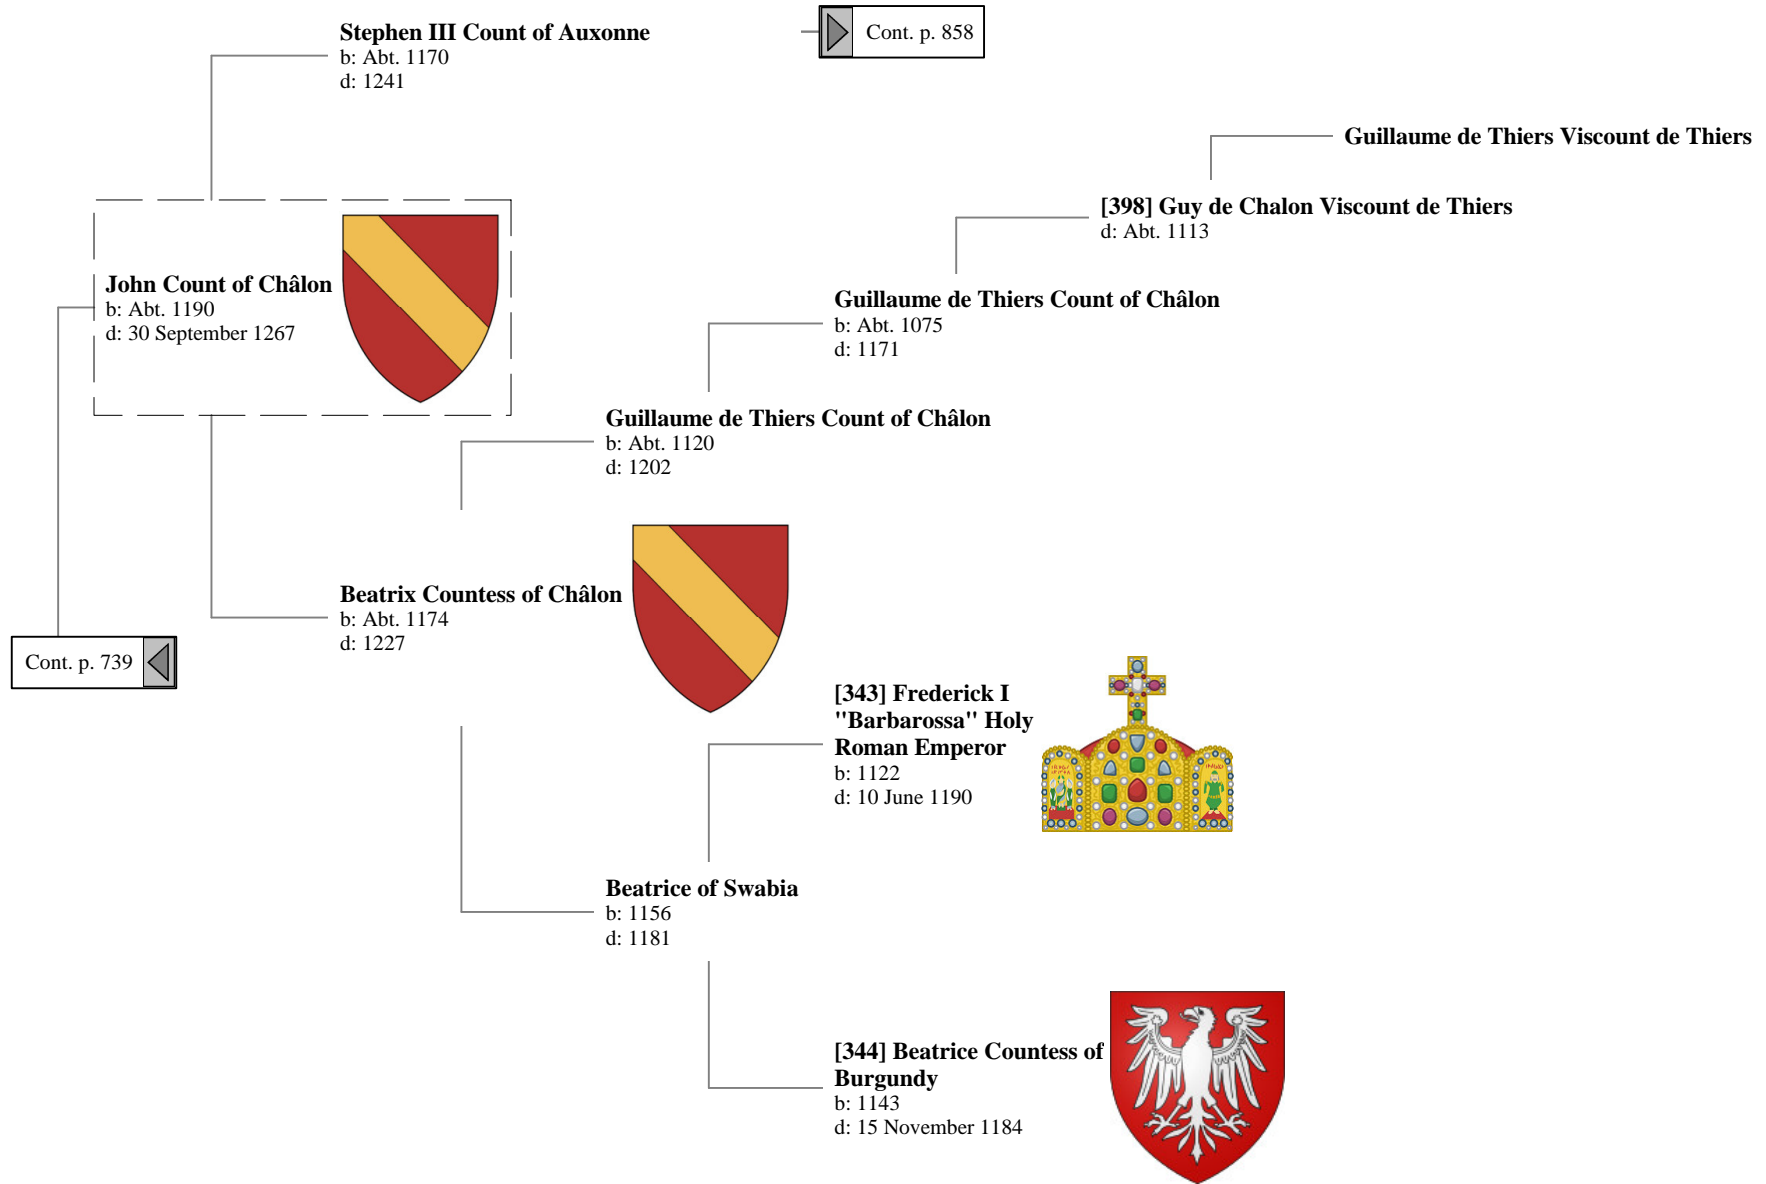

18th Great-Grandparents

19th Great-Grandparents

20th Great-Grandparents

Ancestors of Lilius Stewart of Shambellie (828 of 884)

- 19th Great-Grandparents
- 20th Great-Grandparents
- 21st Great-Grandparents
- 22nd Great-Grandparents
- 23rd Great-Grandparents
- 24th Great-Grandparents