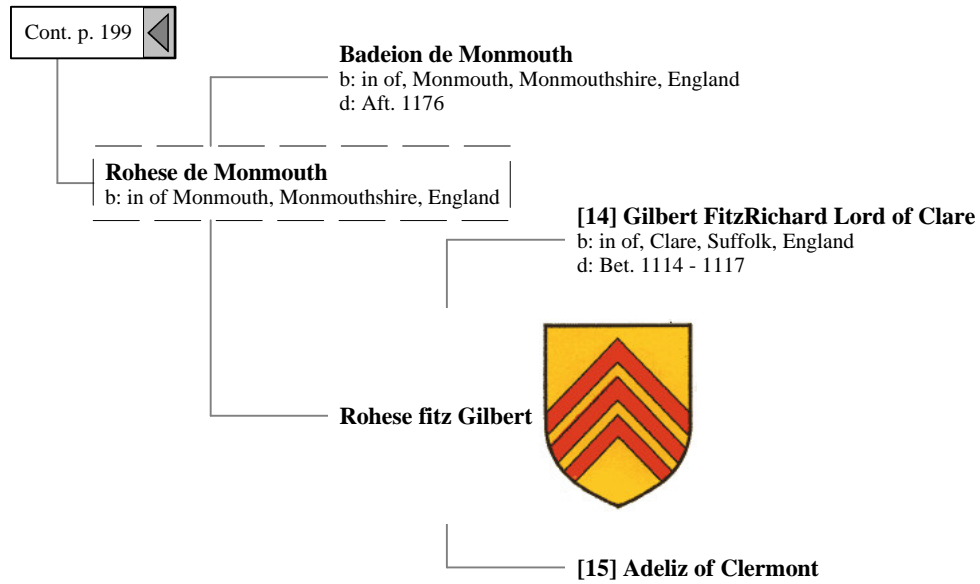

Ancestors of Lilius Stewart of Shambellie (266 of 884)

19th Great-Grandparents

20th Great-Grandparents

21st Great-Grandparents