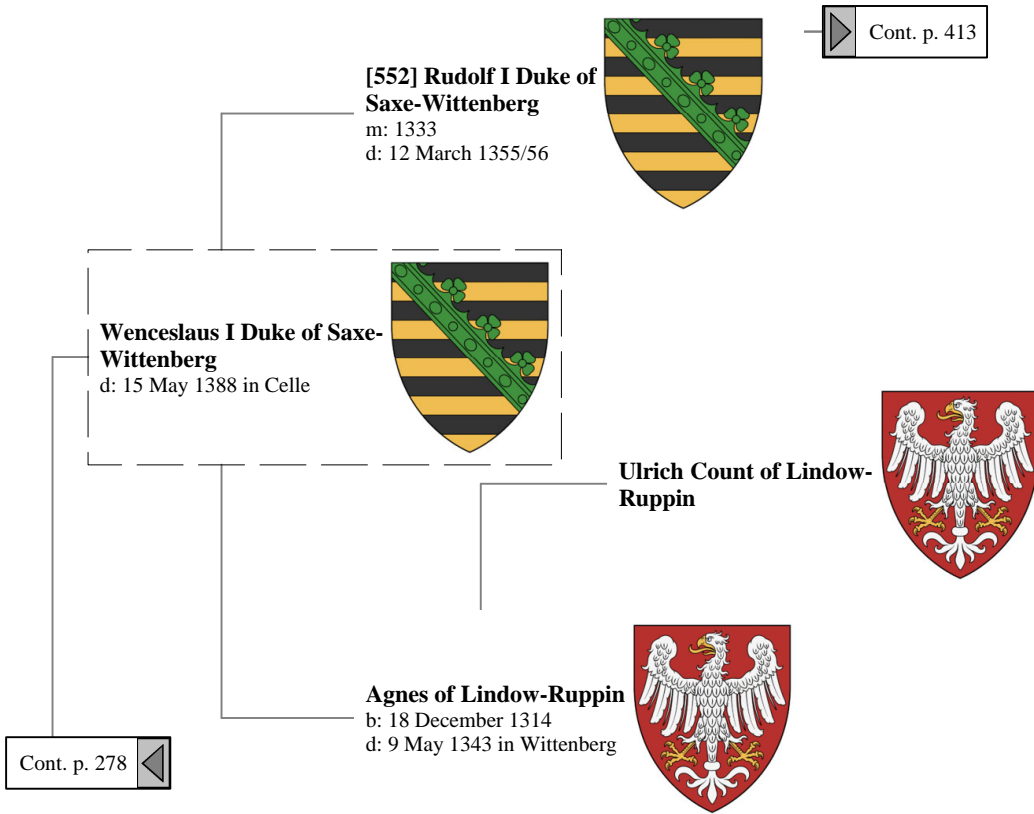

Ancestors of Lilius Stewart of Shambellie (337 of 884)

13th Great-Grandparents

14th Great-Grandparents

15th Great-Grandparents

Ancestors of Lilius Stewart of Shambellie (338 of 884)

13th Great-Grandparents 14th Great-Grandparents 15th Great-Grandparents