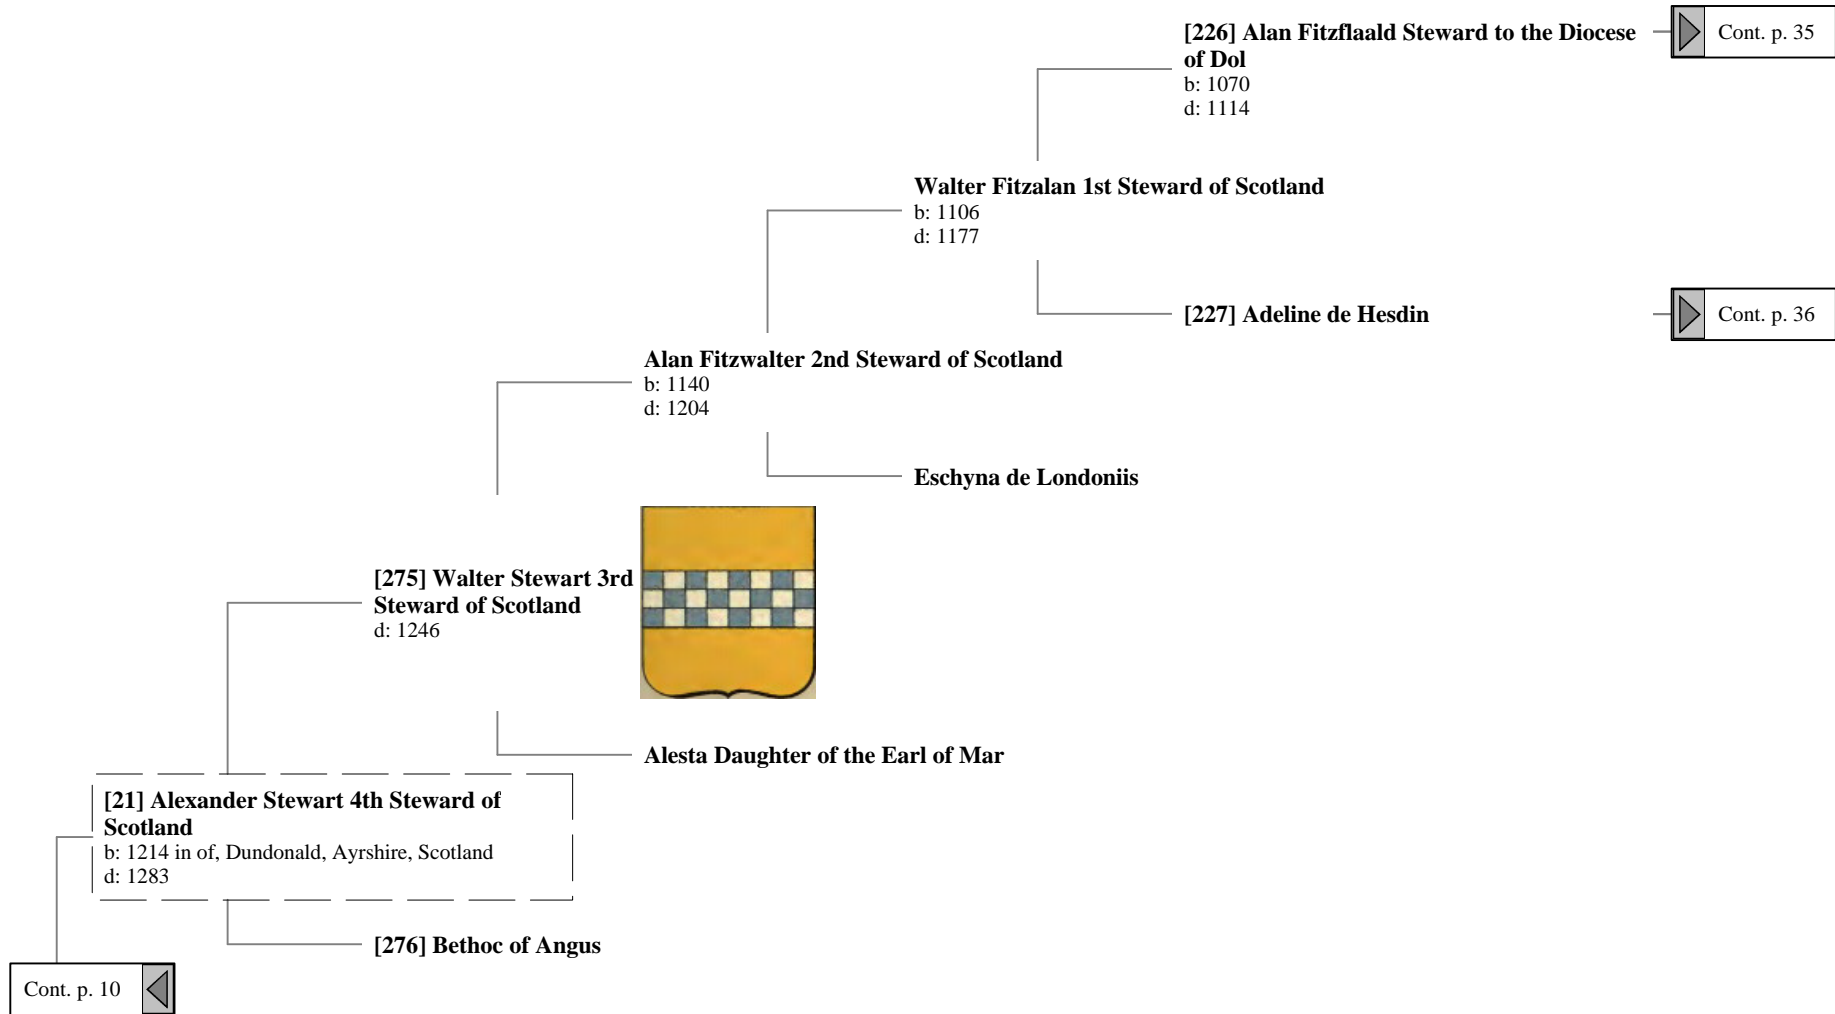

Ancestors of Liliast Stewart of Shambellie (19 of 884)

15th Great-Grandparents

16th Great-Grandparents

17th Great-Grandparents

18th Great-Grandparents

19th Great-Grandparents