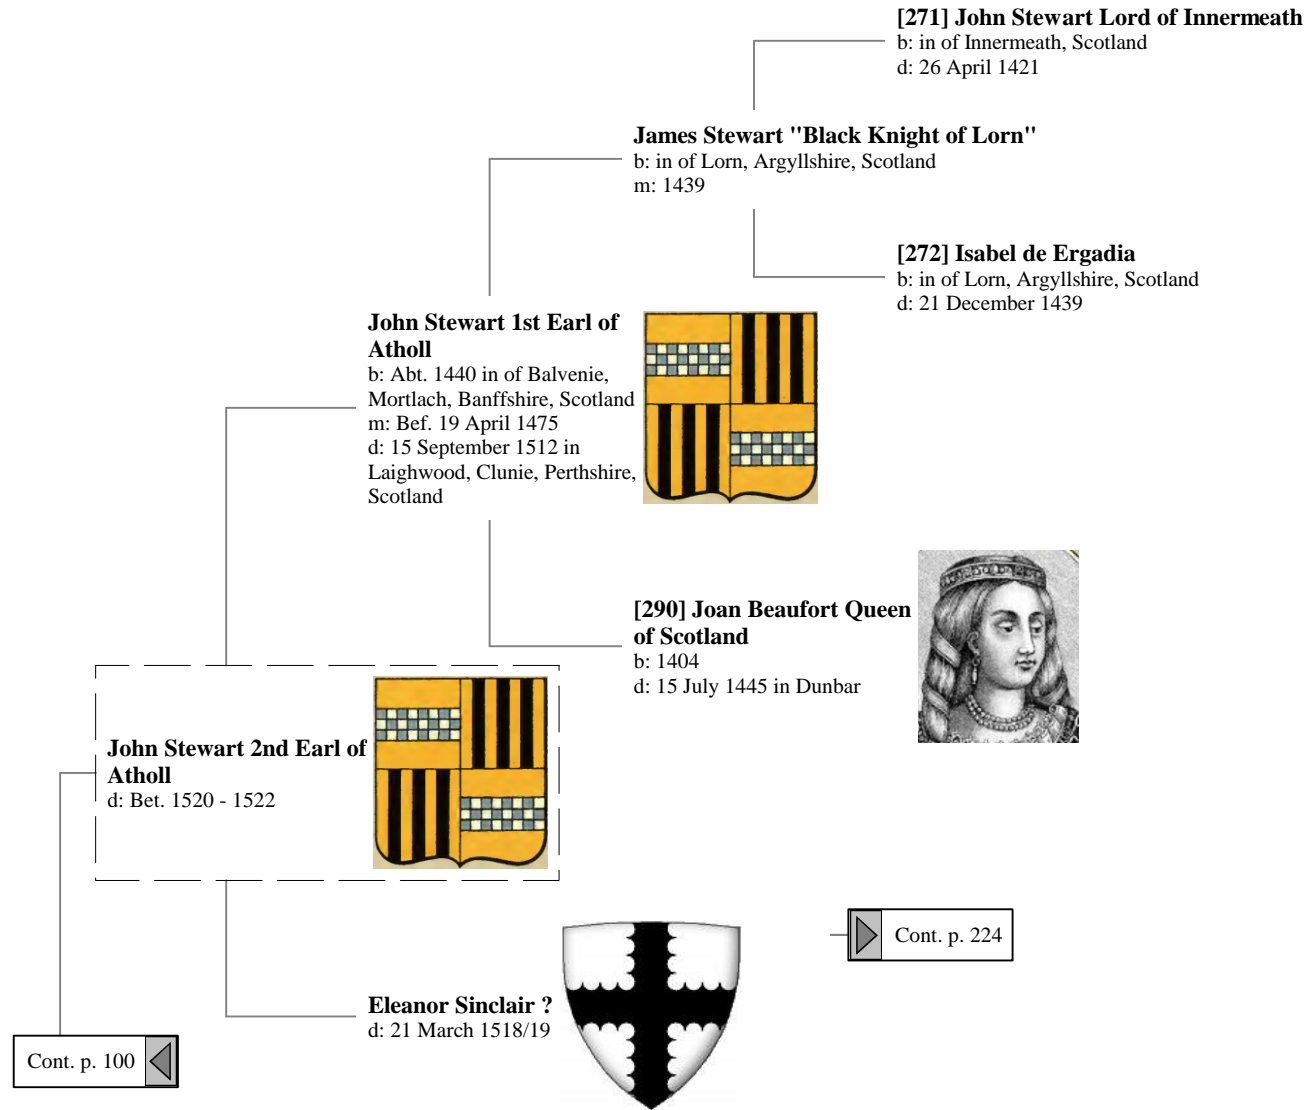

[468] Sir Robert Stewart

b: Abt. 1325 in of Innermeath
d: Abt. 1388

Catherine Stewart

Archibald Bethune

b: in of Balfour

? Stewart

Ancestors of Lilius Stewart of Shambellie (163 of 884)

8th Great-Grandparents 9th Great-Grandparents 10th Great-Grandparents 11th Great-Grandparents