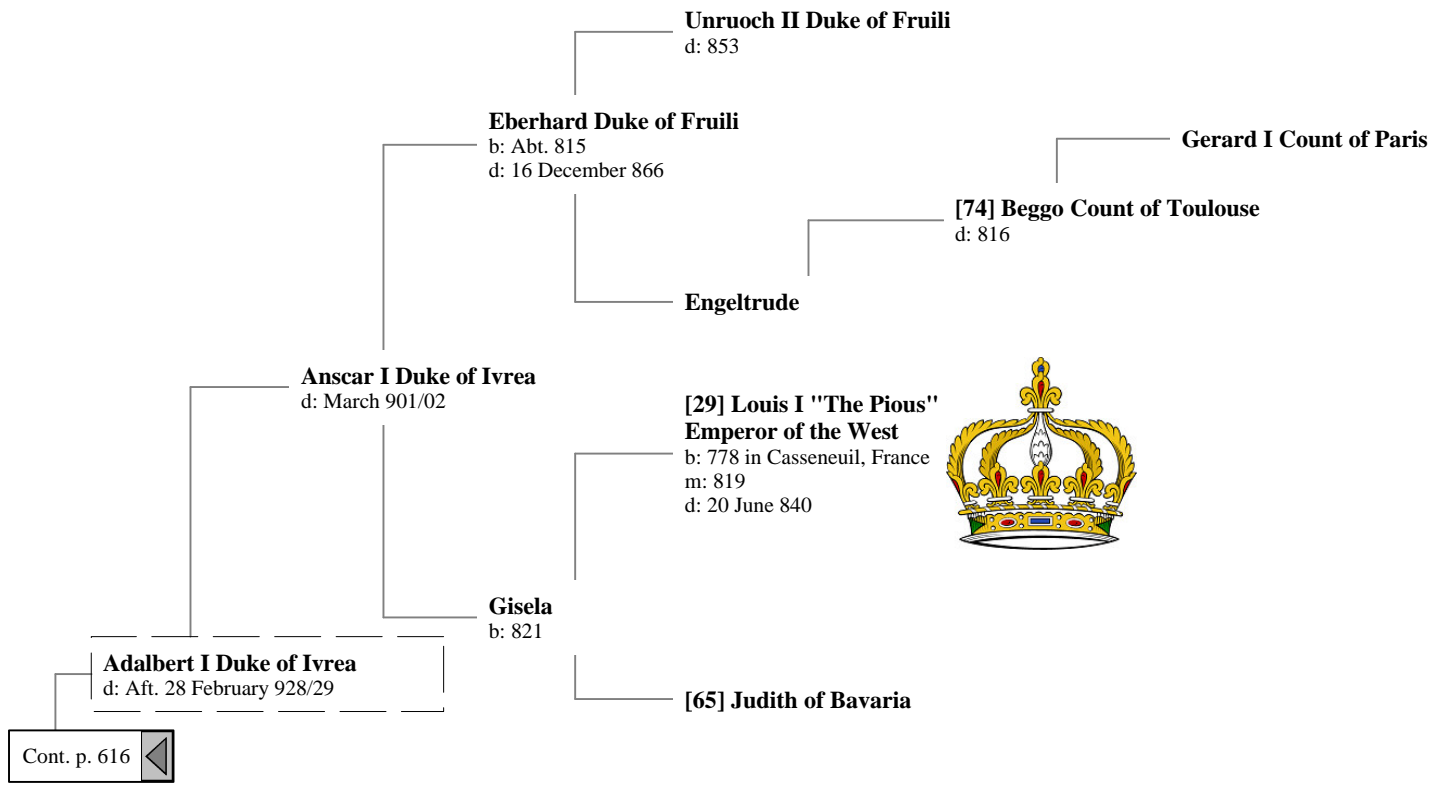

Ancestors of Lilius Stewart of Shambellie (757 of 884)

- 27th Great-Grandparents
- 28th Great-Grandparents
- 29th Great-Grandparents
- 30th Great-Grandparents
- 31st Great-Grandparents
- 32nd Great-Grandparents