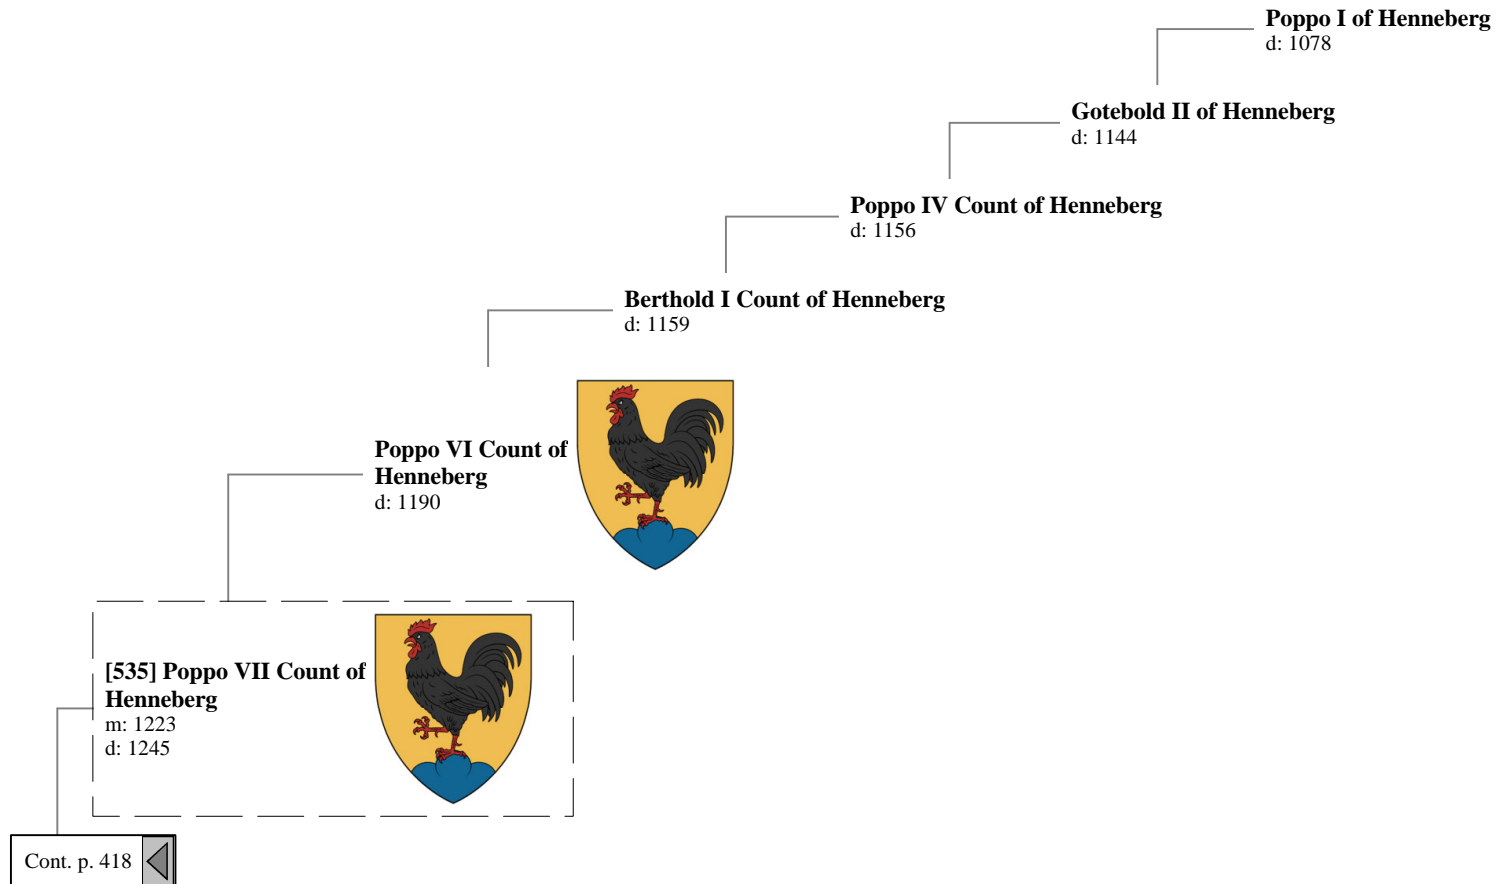

Ancestors of Lilius Stewart of Shambellie (538 of 884)

- 18th Great-Grandparents
- 19th Great-Grandparents
- 20th Great-Grandparents
- 21st Great-Grandparents
- 22nd Great-Grandparents
- 23rd Great-Grandparents