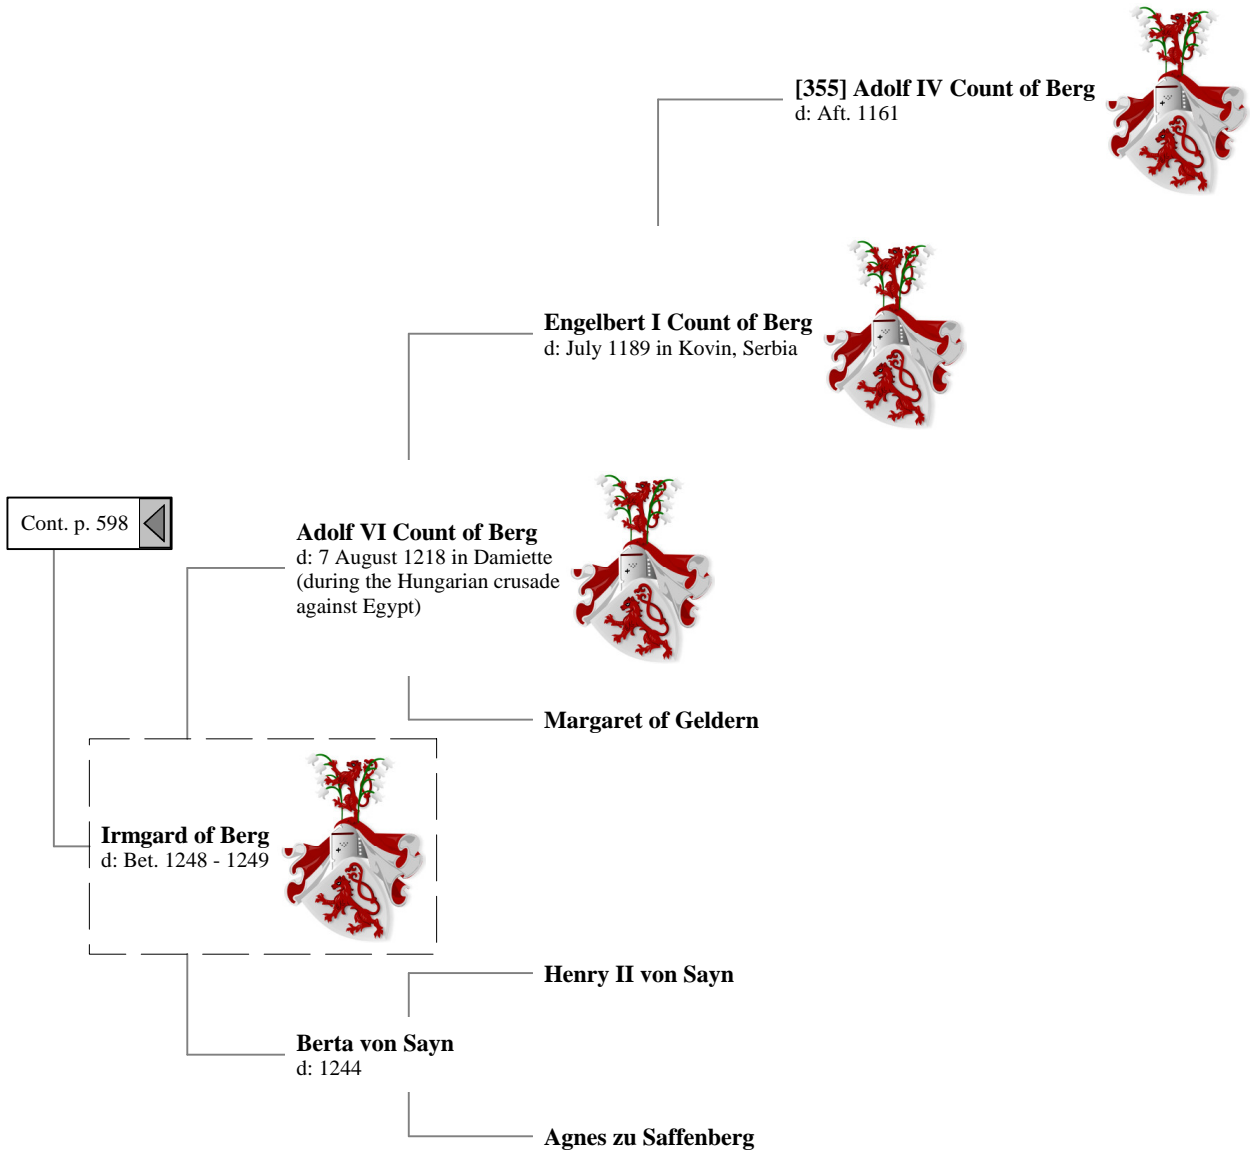

17th Great-Grandparents 18th Great-Grandparents 19th Great-Grandparents 20th Great-Grandparents

Ancestors of Lilius Stewart of Shambellie (743 of 884)

20th Great-Grandparents

21st Great-Grandparents

[207] Andronikos Doukas Angelos