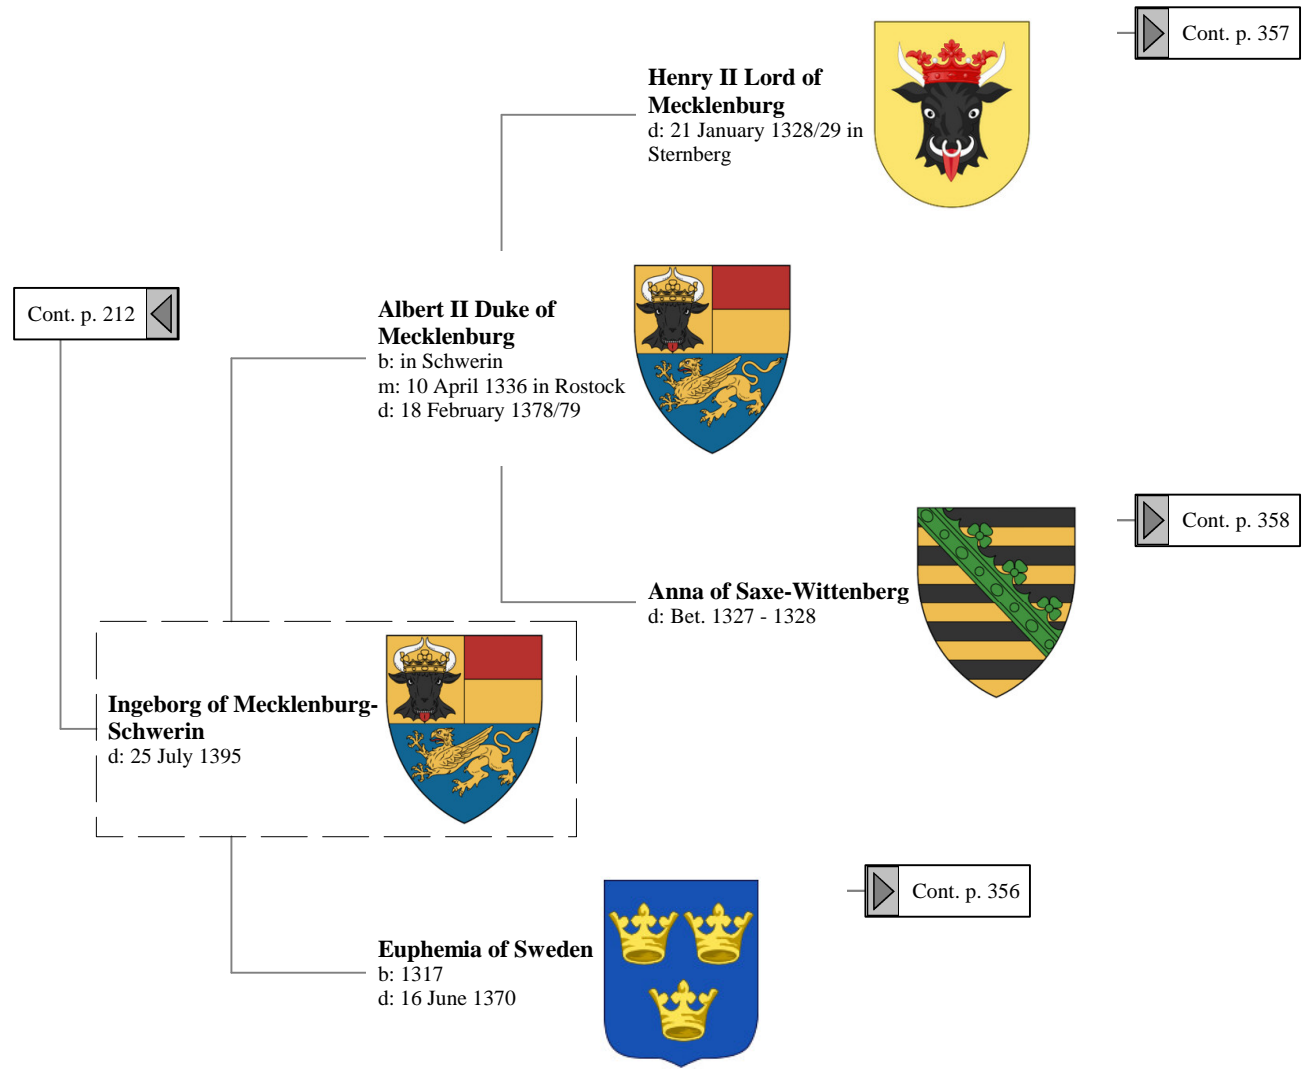

Ancestors of Lilius Stewart of Shambellie (286 of 884)

13th Great-Grandparents   14th Great-Grandparents   15th Great-Grandparents