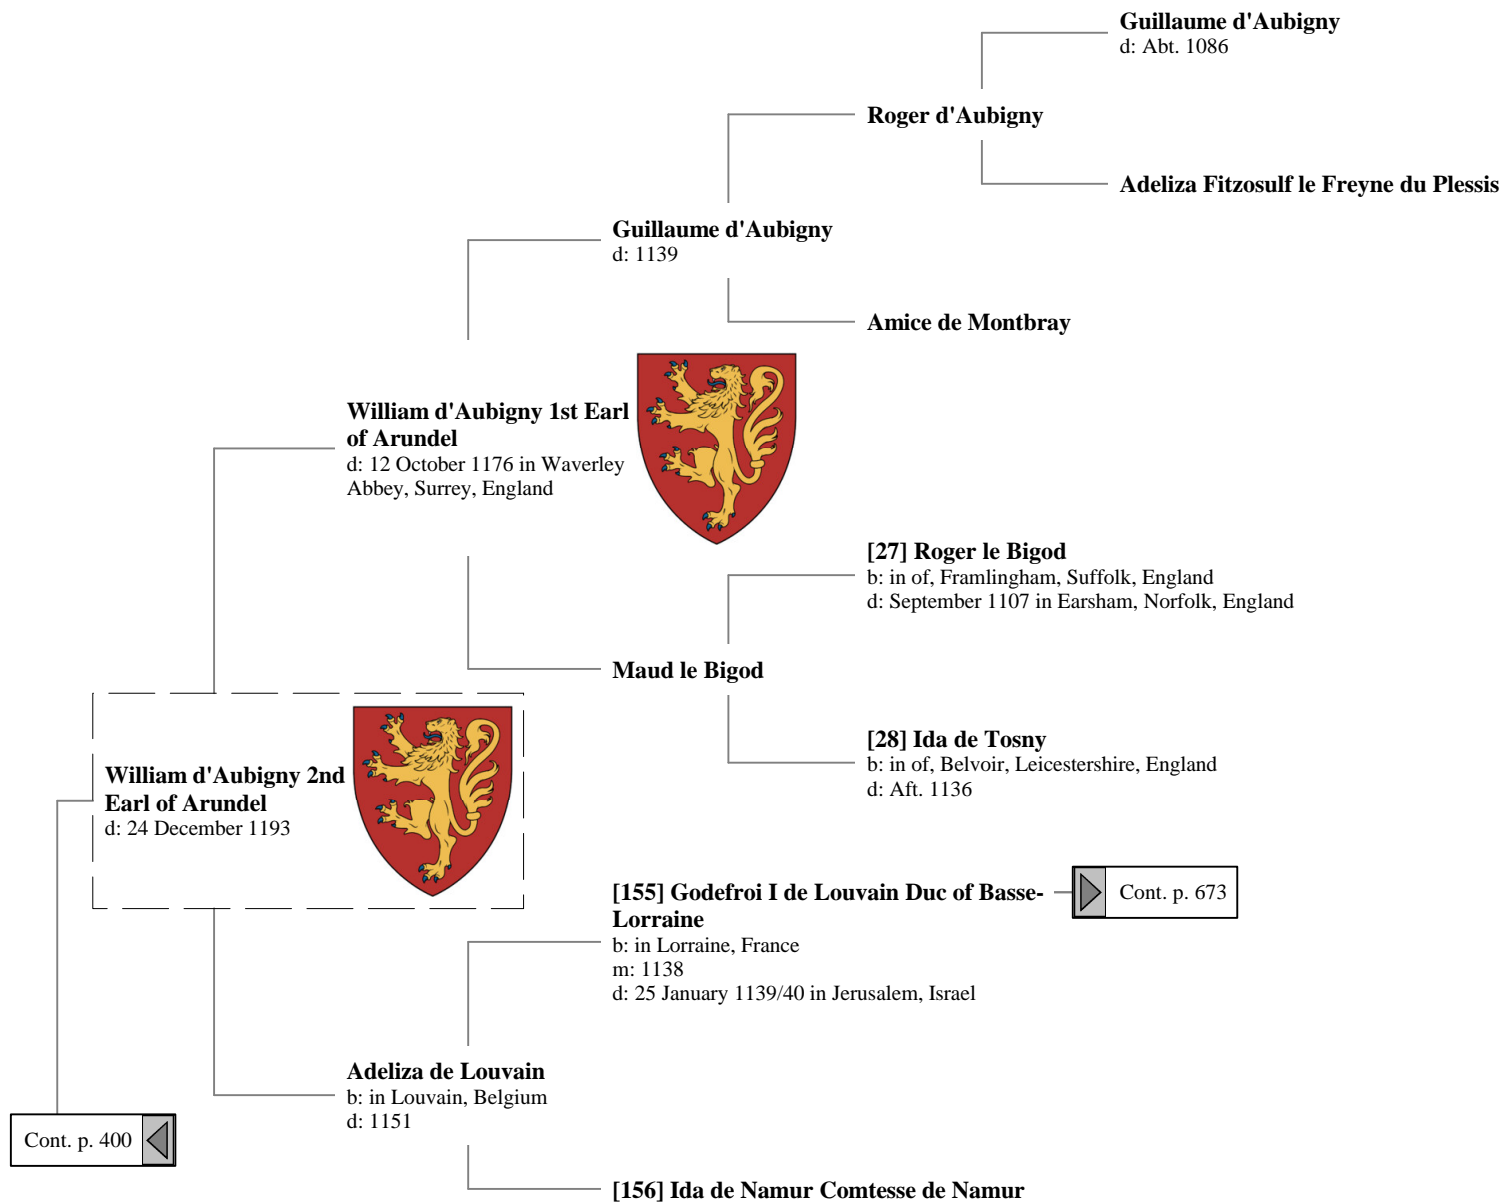

Ancestors of Lilius Stewart of Shambellie (517 of 884)

18th Great-Grandparents   19th Great-Grandparents   20th Great-Grandparents   21st Great-Grandparents   22nd Great-Grandparents