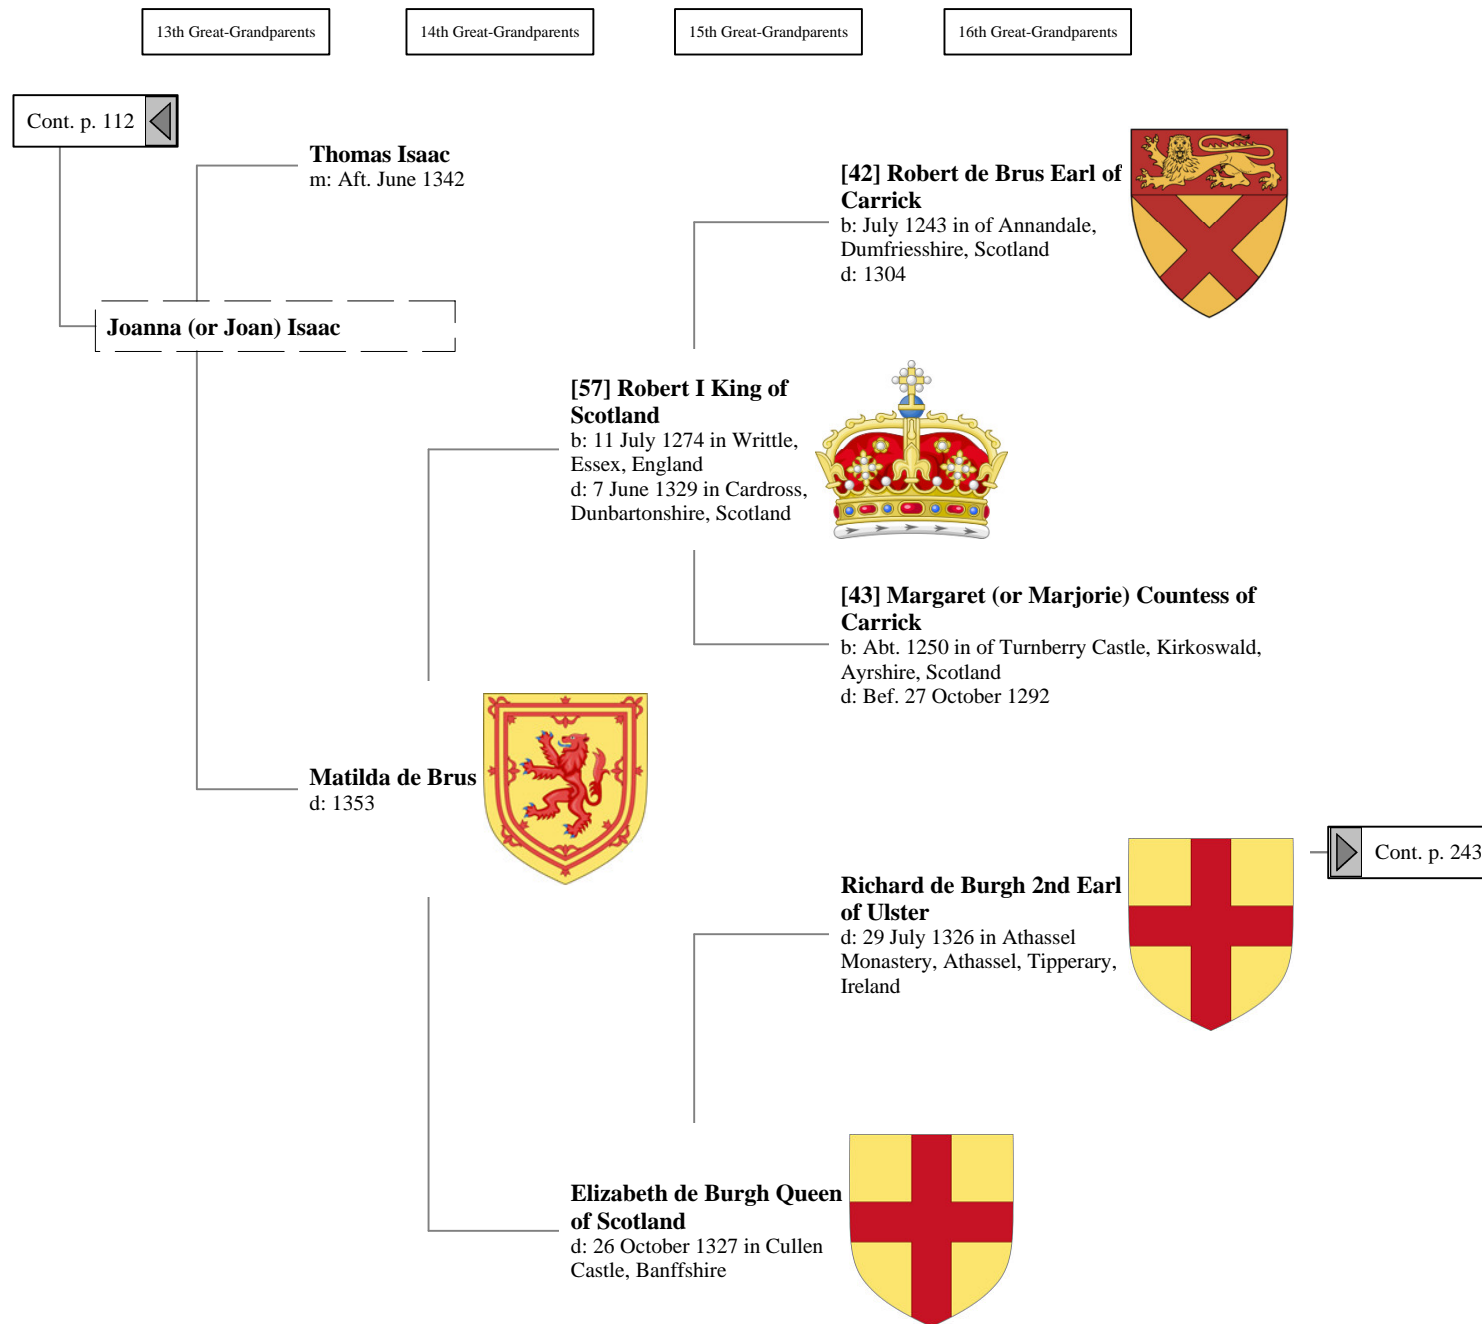

Helen Hepburn

[282] Janet Borthwick
d: 5 June 1464

Ancestors of Lilius Stewart of Shambellie (176 of 884)

Ancestors of Lilius Stewart of Shambellie (177 of 884)

12th Great-Grandparents 13th Great-Grandparents 14th Great-Grandparents 15th Great-Grandparents 16th Great-Grandparents