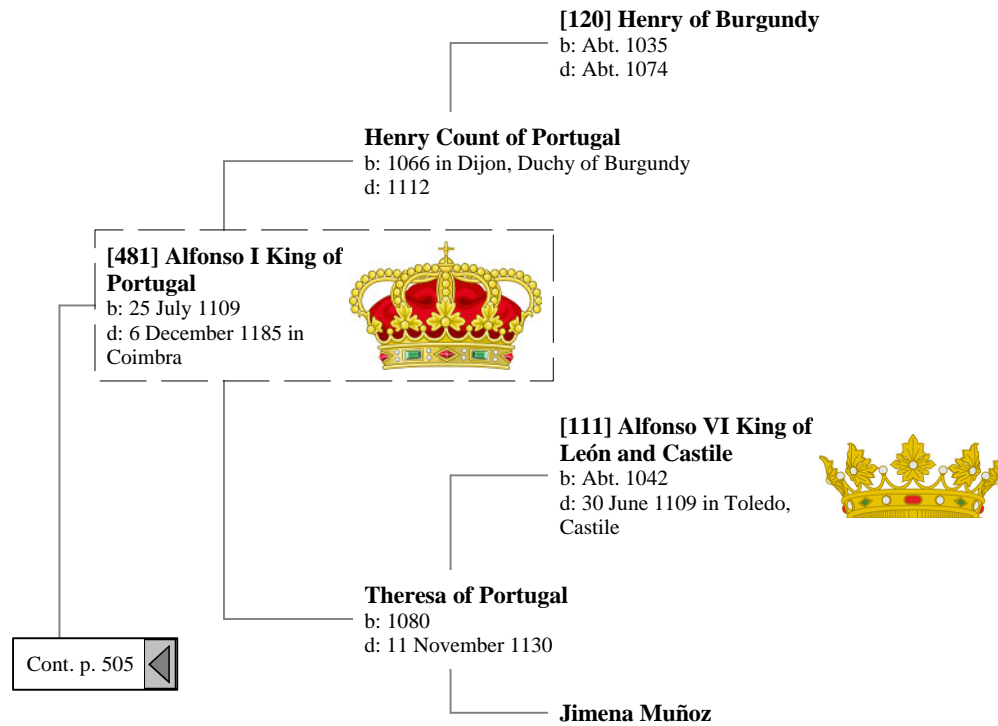

Ancestors of Liliás Stewart of Shambellie (661 of 884)

19th Great-Grandparents

20th Great-Grandparents

21st Great-Grandparents