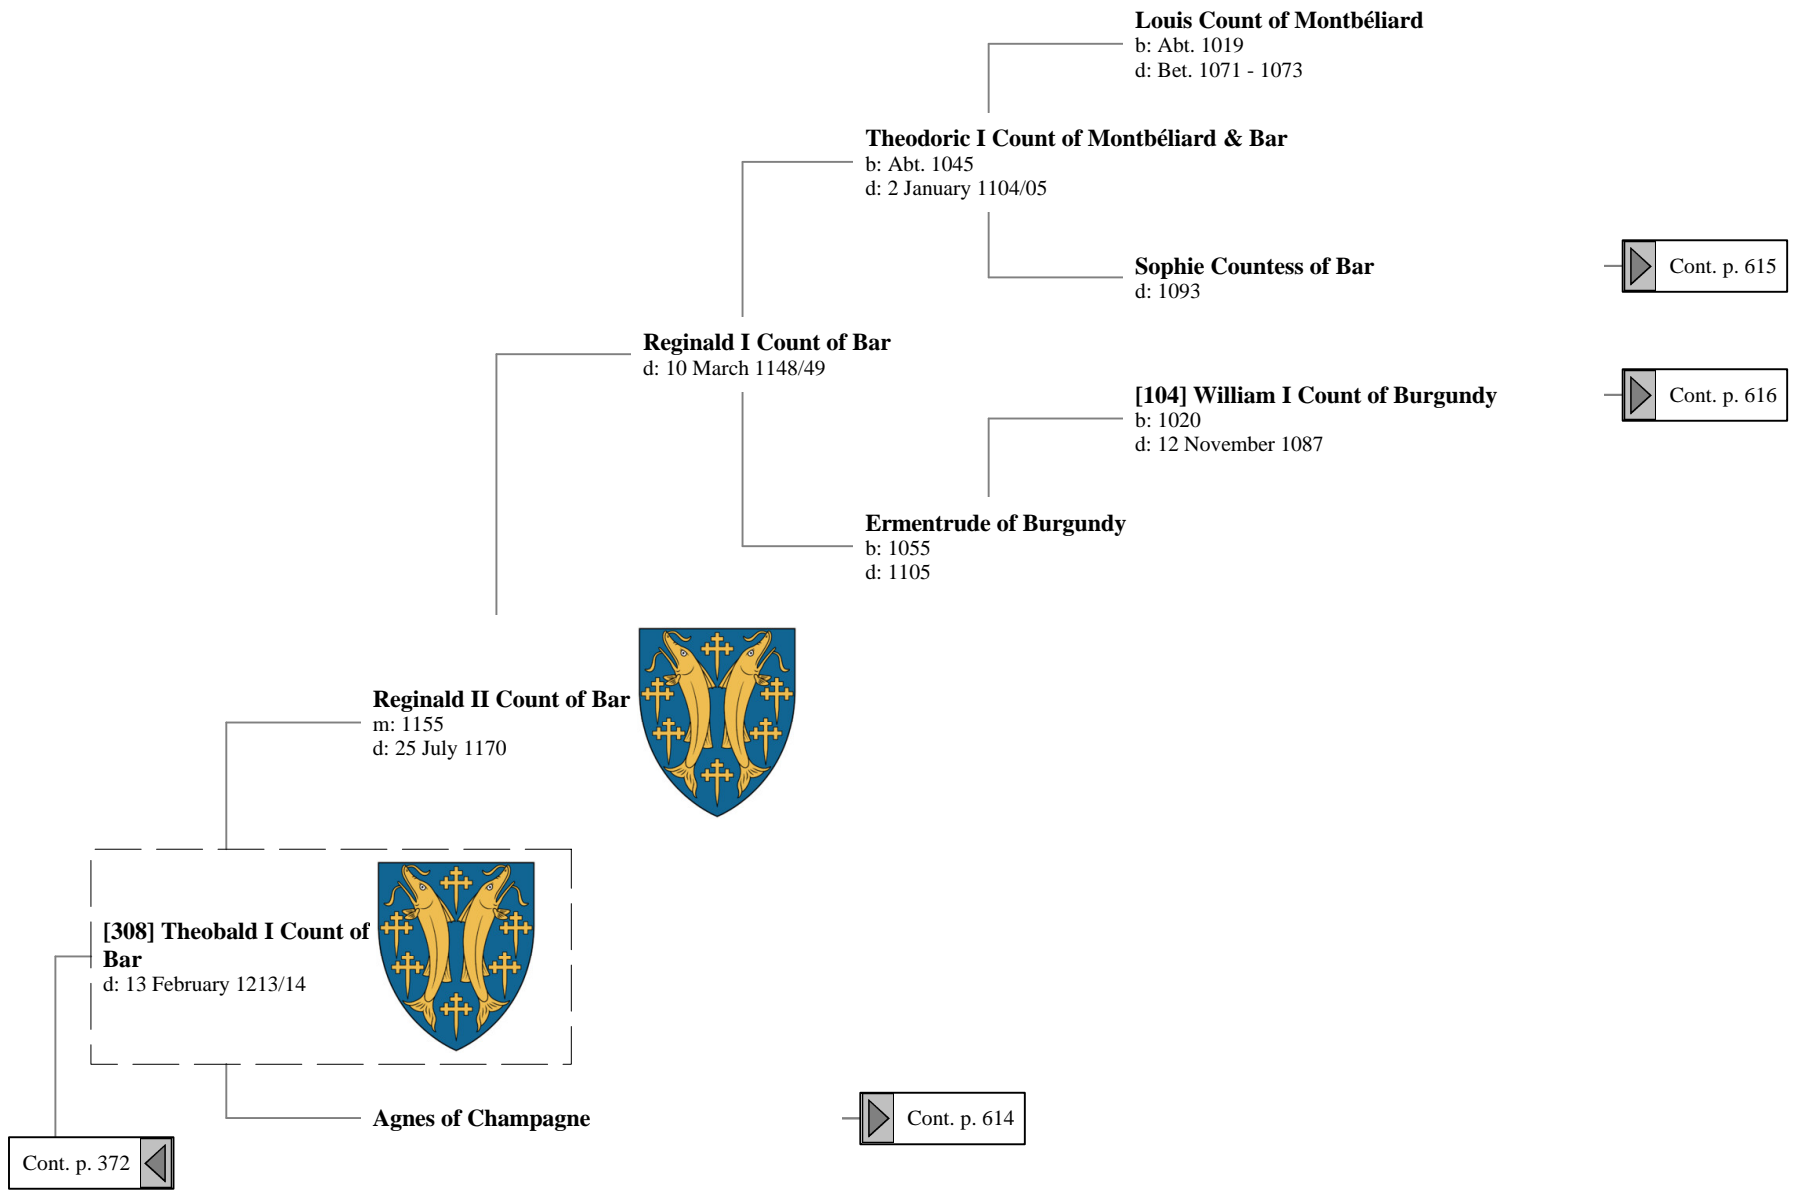

Ancestors of Lilius Stewart of Shambellie (477 of 884)

18th Great-Grandparents 19th Great-Grandparents 20th Great-Grandparents 21st Great-Grandparents 22nd Great-Grandparents

Ancestors of Lilius Stewart of Shambellie (478 of 884)