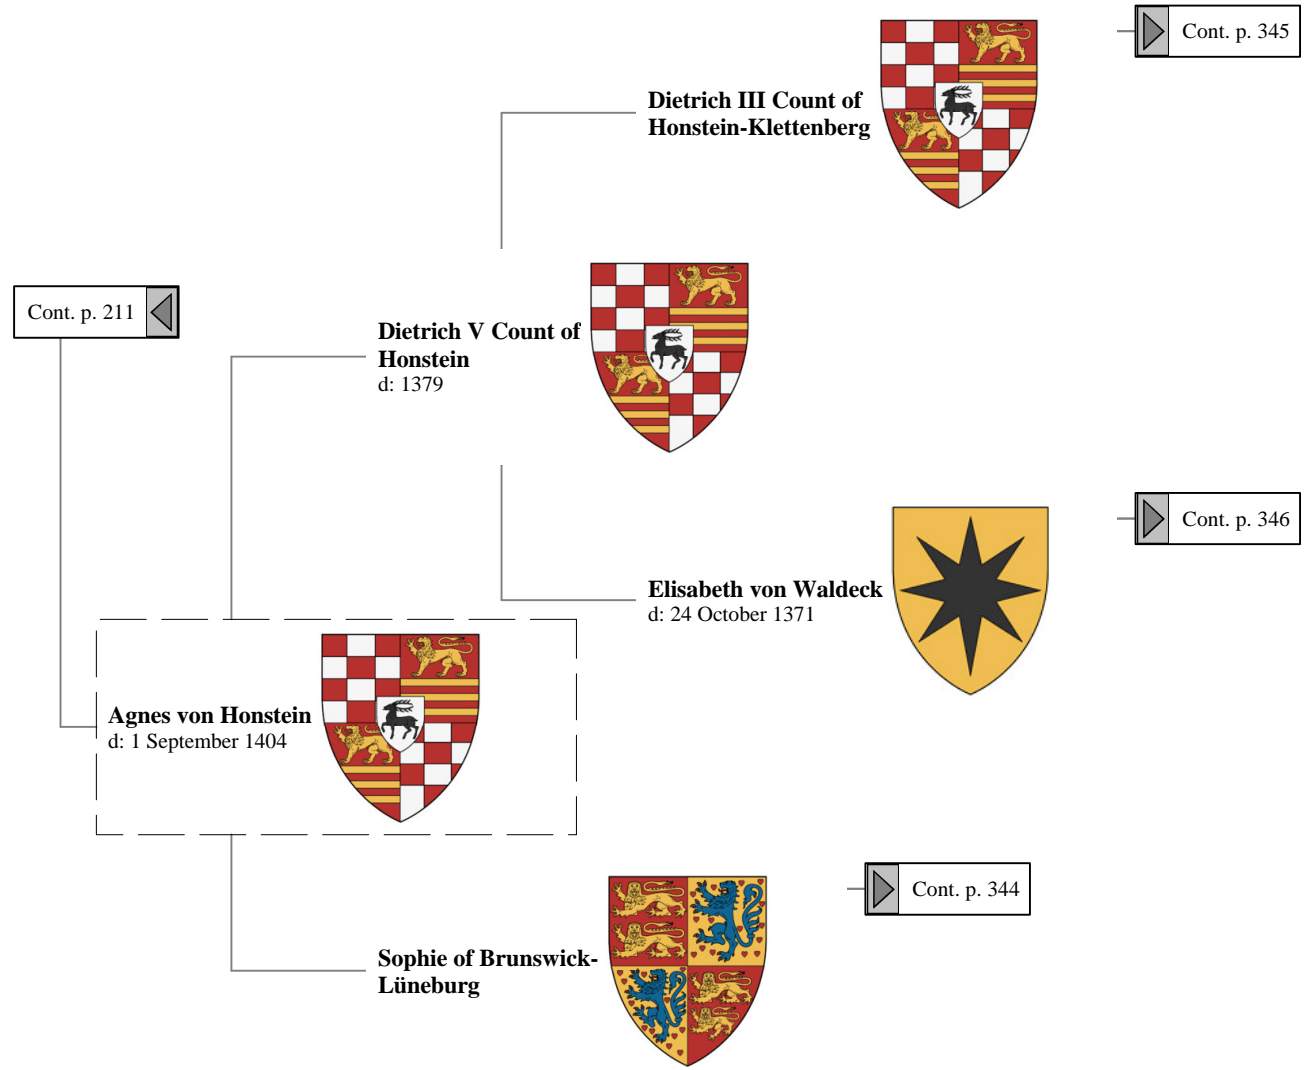

Ancestors of Lilius Stewart of Shambellie (281 of 884)

12th Great-Grandparents   13th Great-Grandparents   14th Great-Grandparents