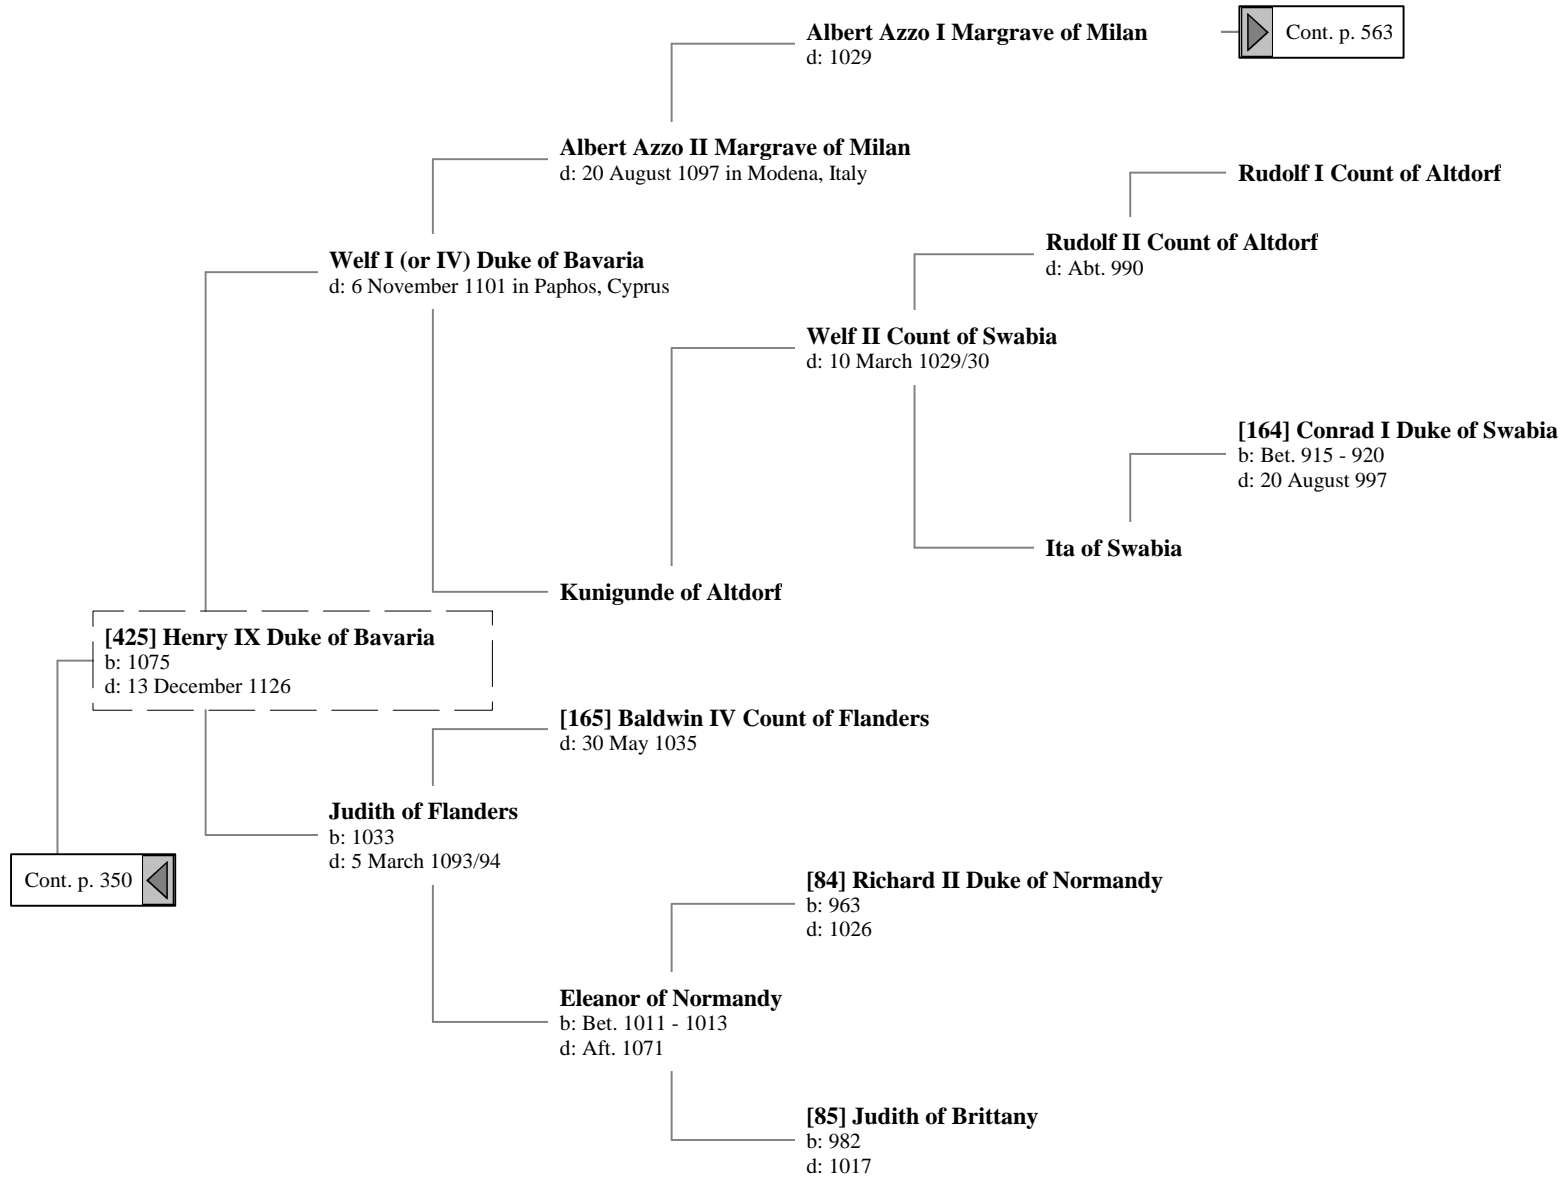

Ancestors of Liliast Stewart of Shambellie (439 of 884)

- 21st Great-Grandparents
- 22nd Great-Grandparents
- 23rd Great-Grandparents
- 24th Great-Grandparents
- 25th Great-Grandparents
- 26th Great-Grandparents