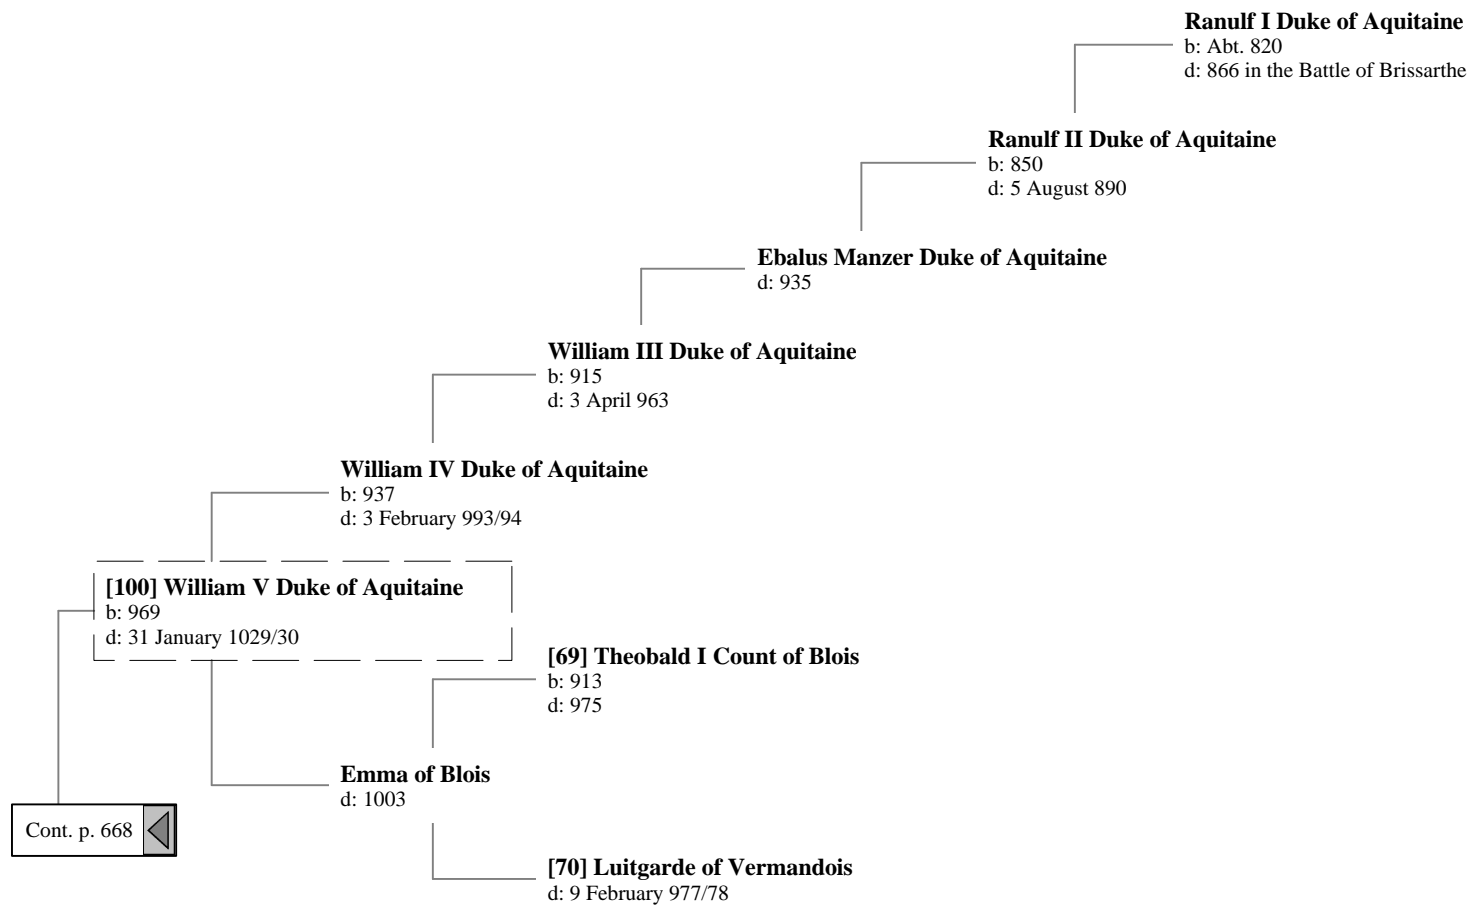

Ancestors of Lilius Stewart of Shambellie (792 of 884)

24th Great-Grandparents

25th Great-Grandparents

Ancestors of Lilius Stewart of Shambellie (793 of 884)

25th Great-Grandparents

26th Great-Grandparents