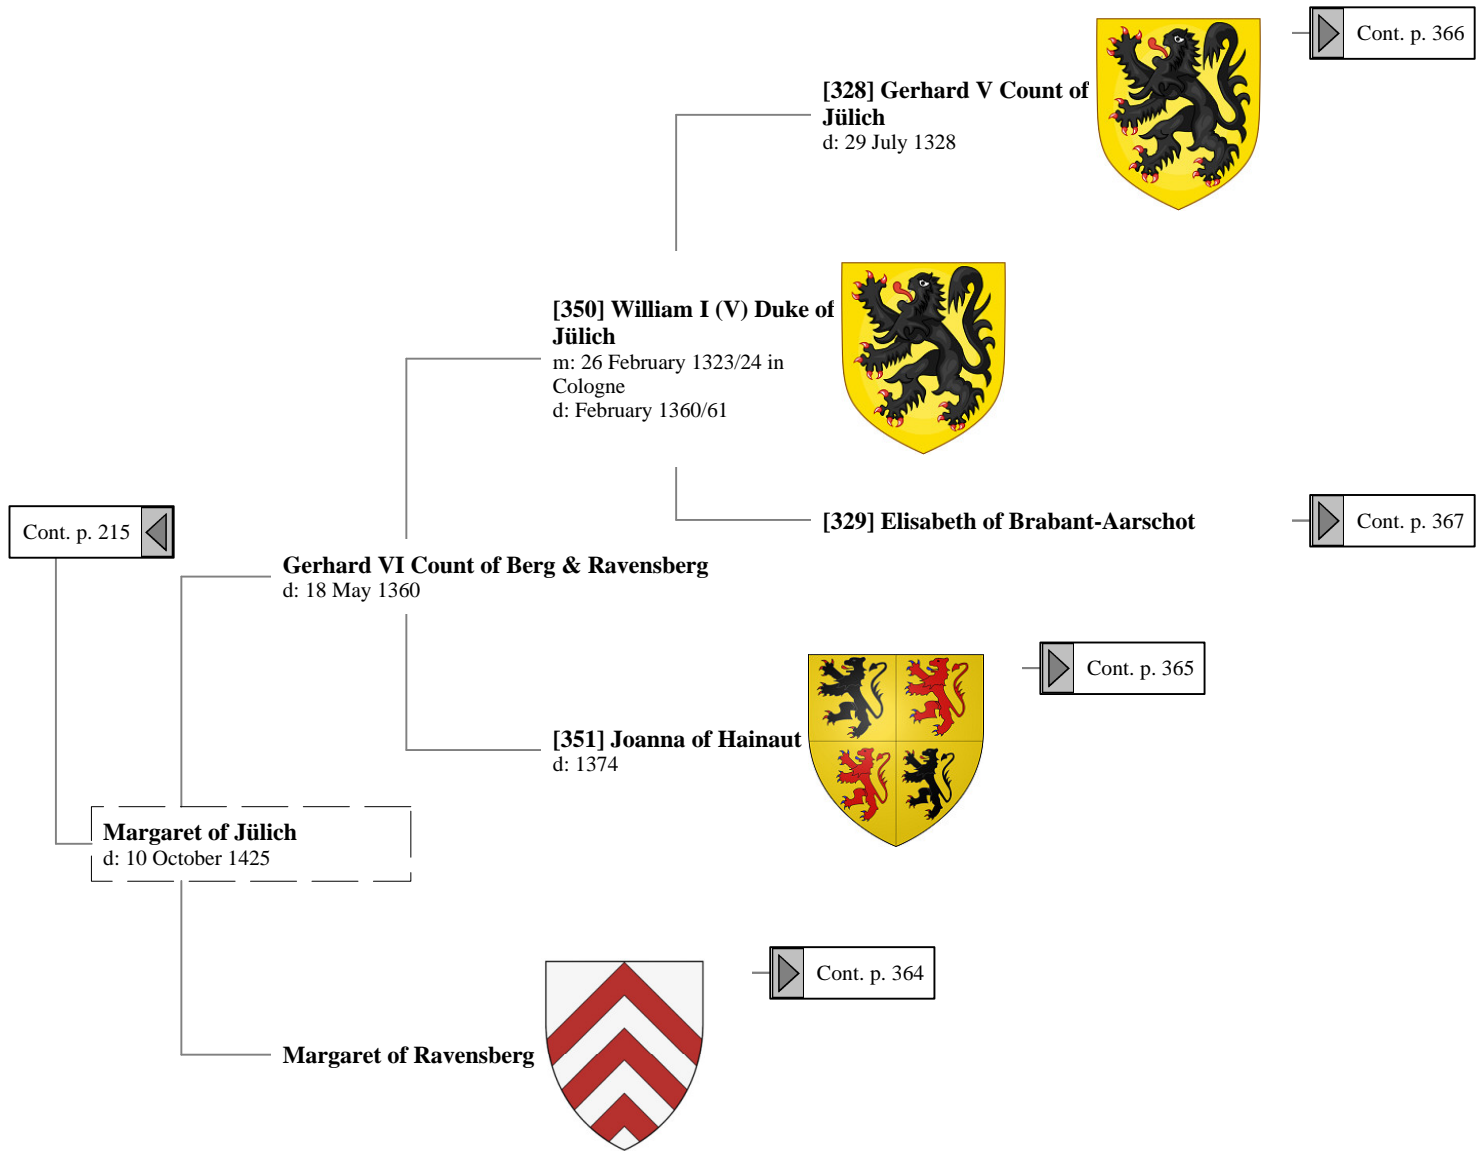

Ancestors of Lilius Stewart of Shambellie (290 of 884)

12th Great-Grandparents   13th Great-Grandparents   14th Great-Grandparents   15th Great-Grandparents