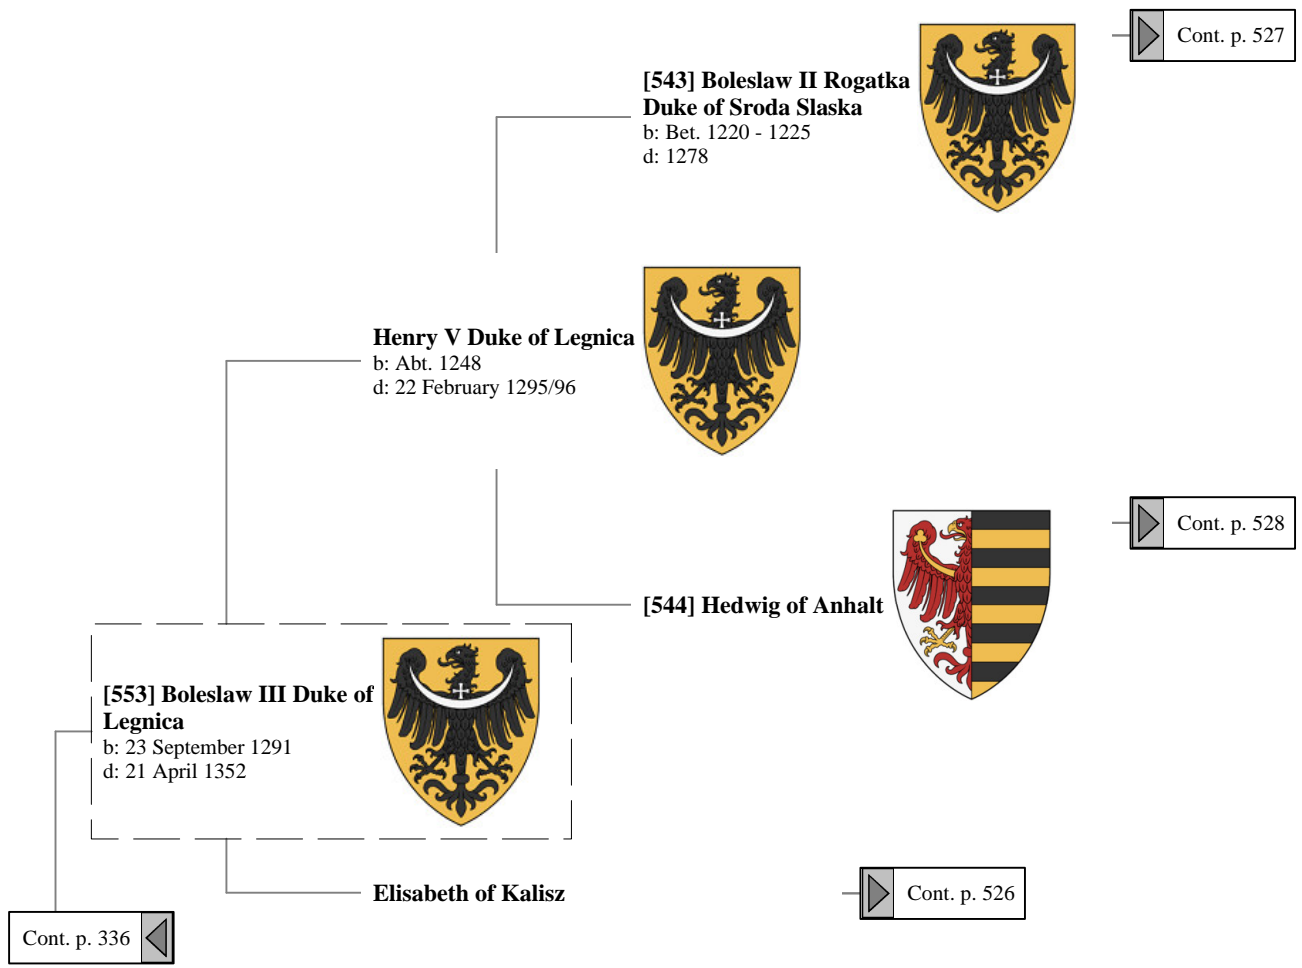

Ancestors of Lilius Stewart of Shambellie (411 of 884)

15th Great-Grandparents

16th Great-Grandparents

17th Great-Grandparents