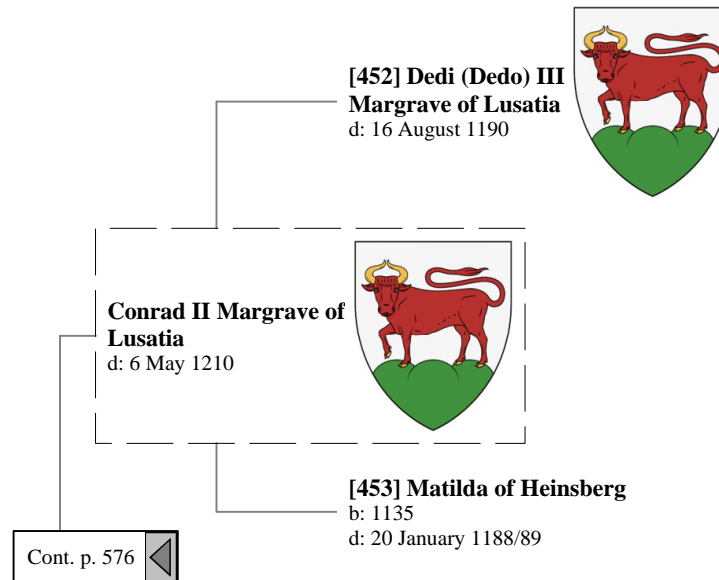

Ancestors of Lilius Stewart of Shambellie (726 of 884)

18th Great-Grandparents

19th Great-Grandparents