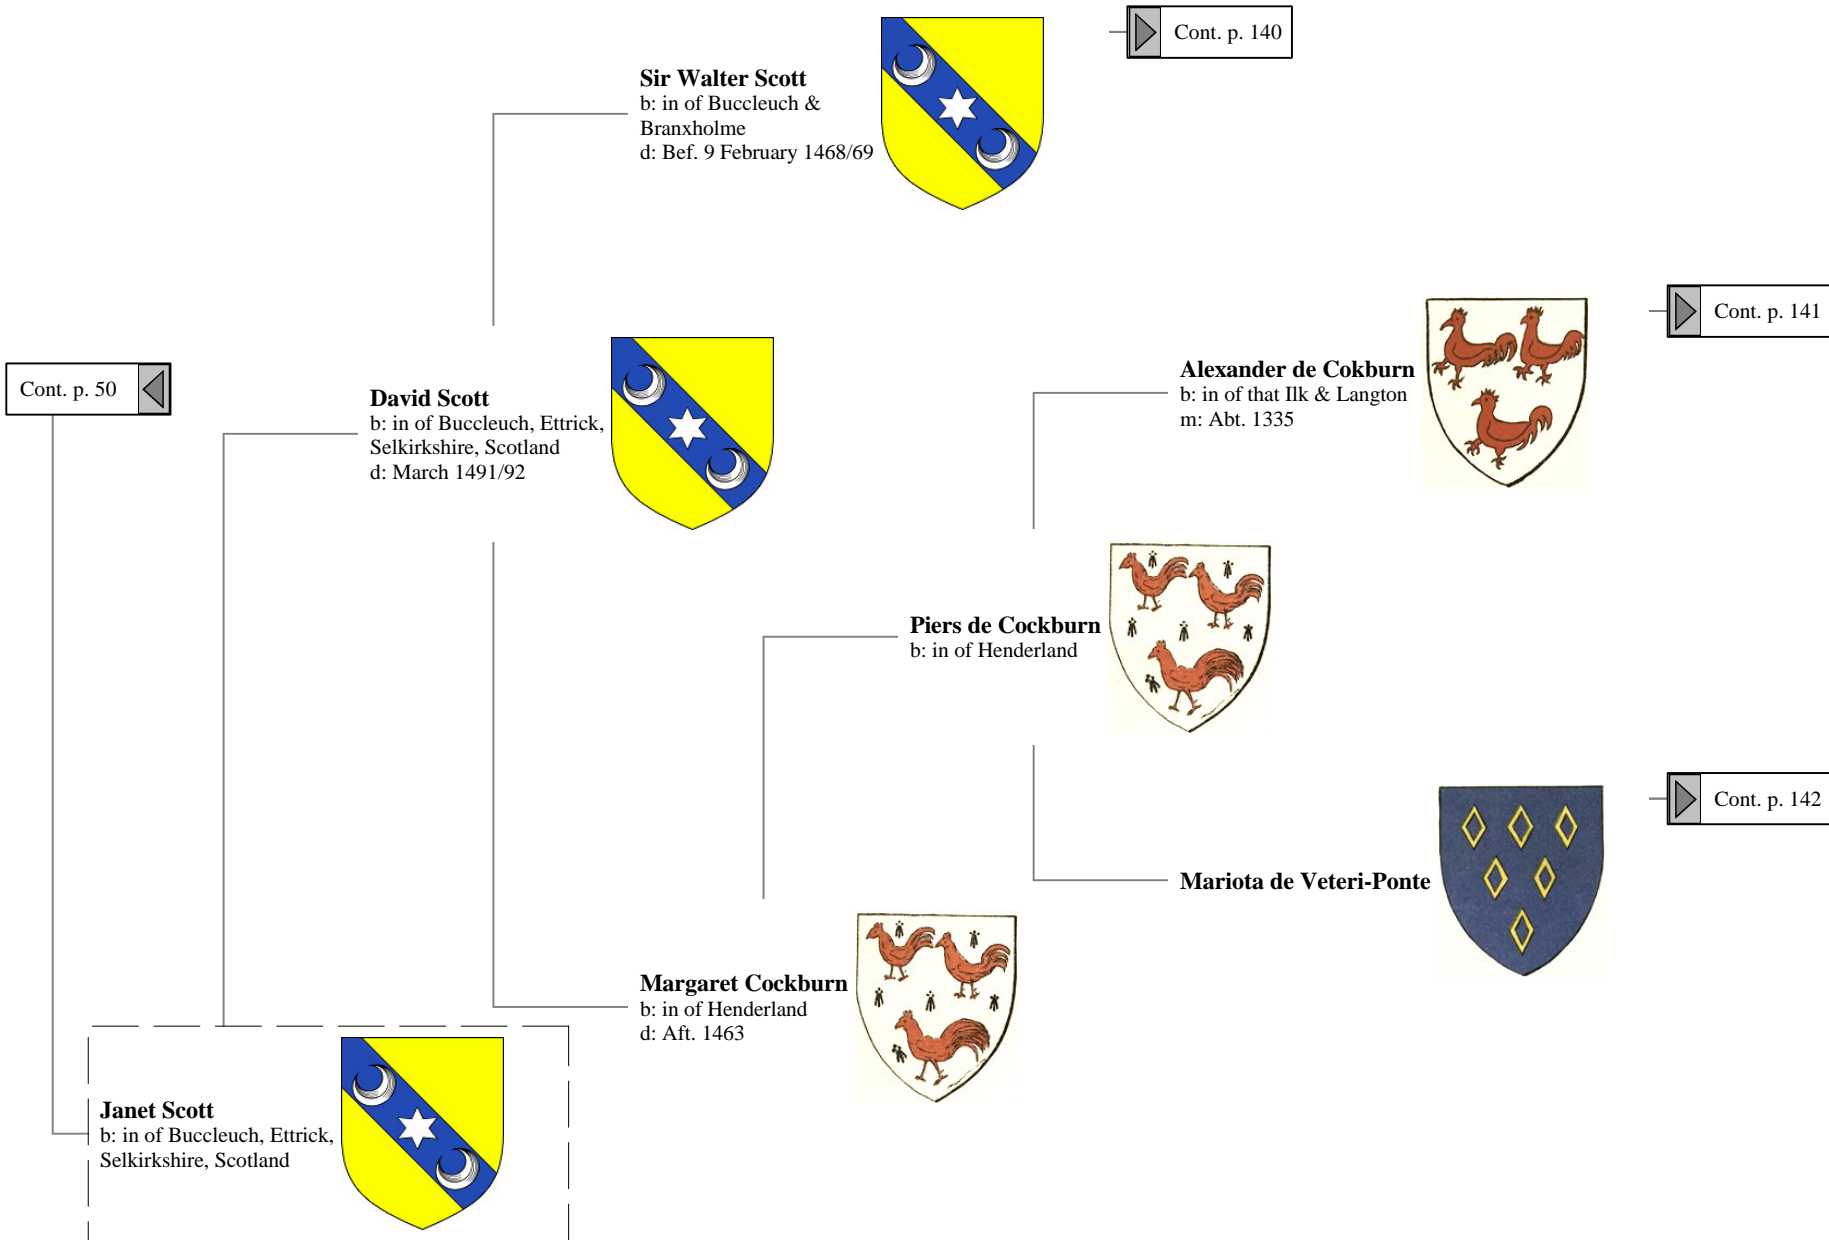

Ancestors of Liliast Stewart of Shambellie (86 of 884)

8th Great-Grandparents

9th Great-Grandparents

10th Great-Grandparents

11th Great-Grandparents

12th Great-Grandparents

Ancestors of Liliast Stewart of Shambellie (87 of 884)