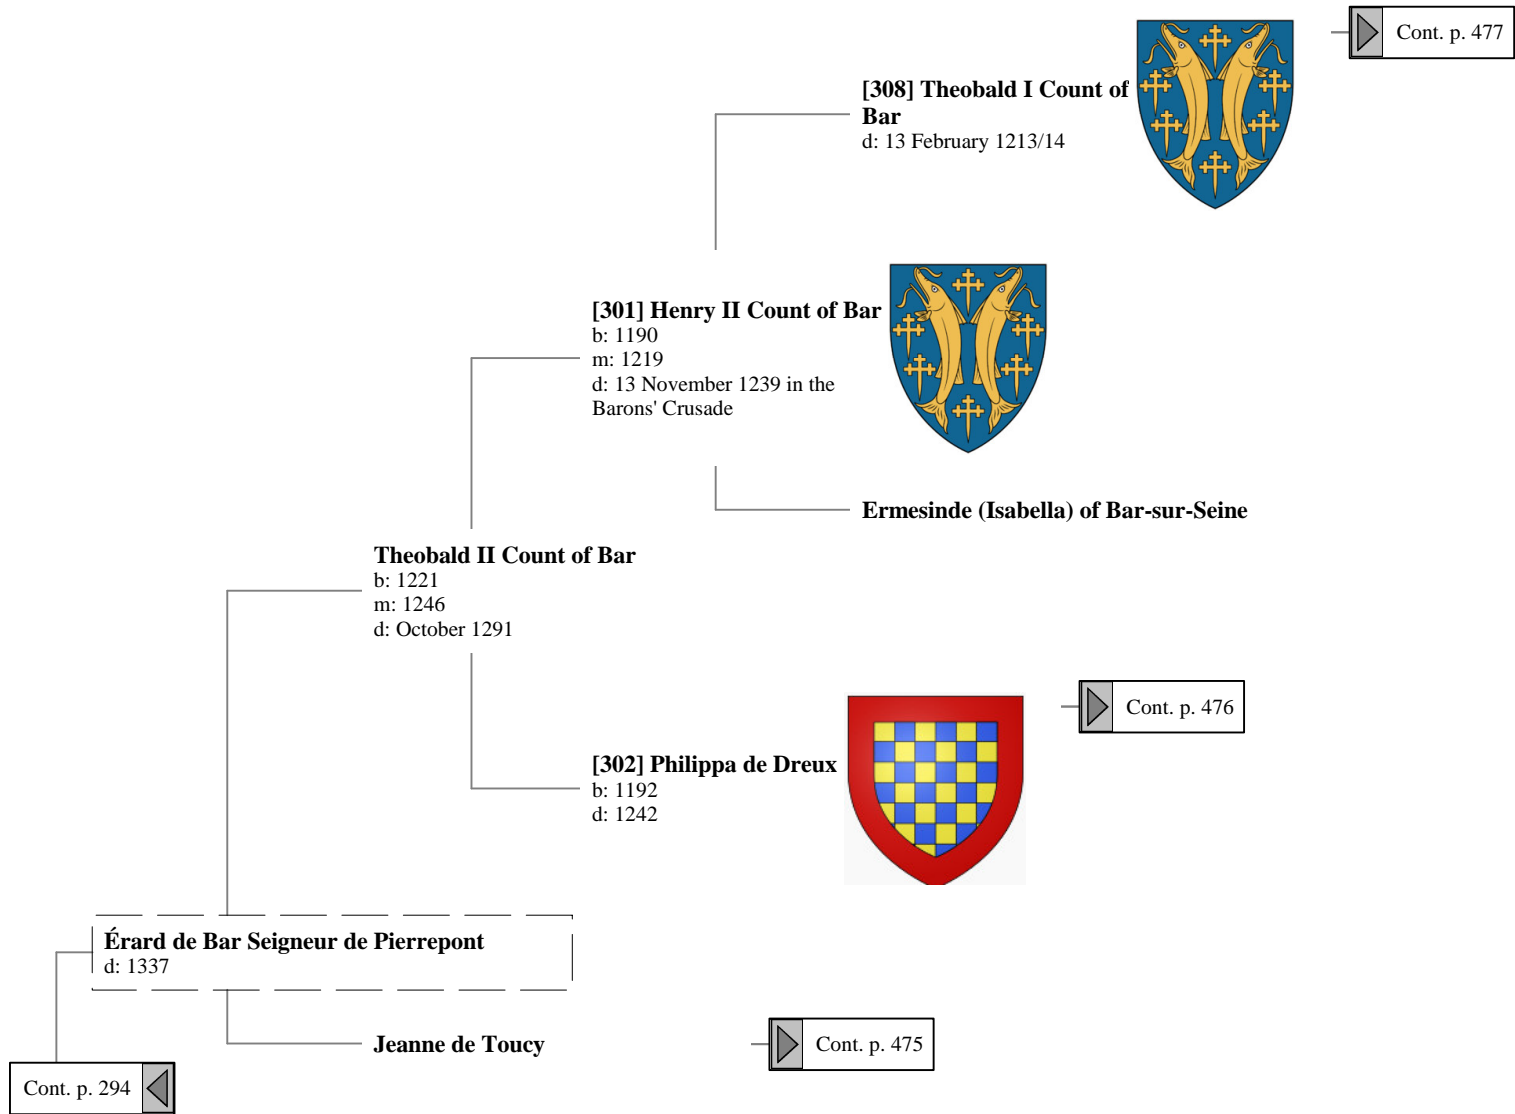

Ancestors of Lilius Stewart of Shambellie (372 of 884)

15th Great-Grandparents

16th Great-Grandparents

17th Great-Grandparents

18th Great-Grandparents