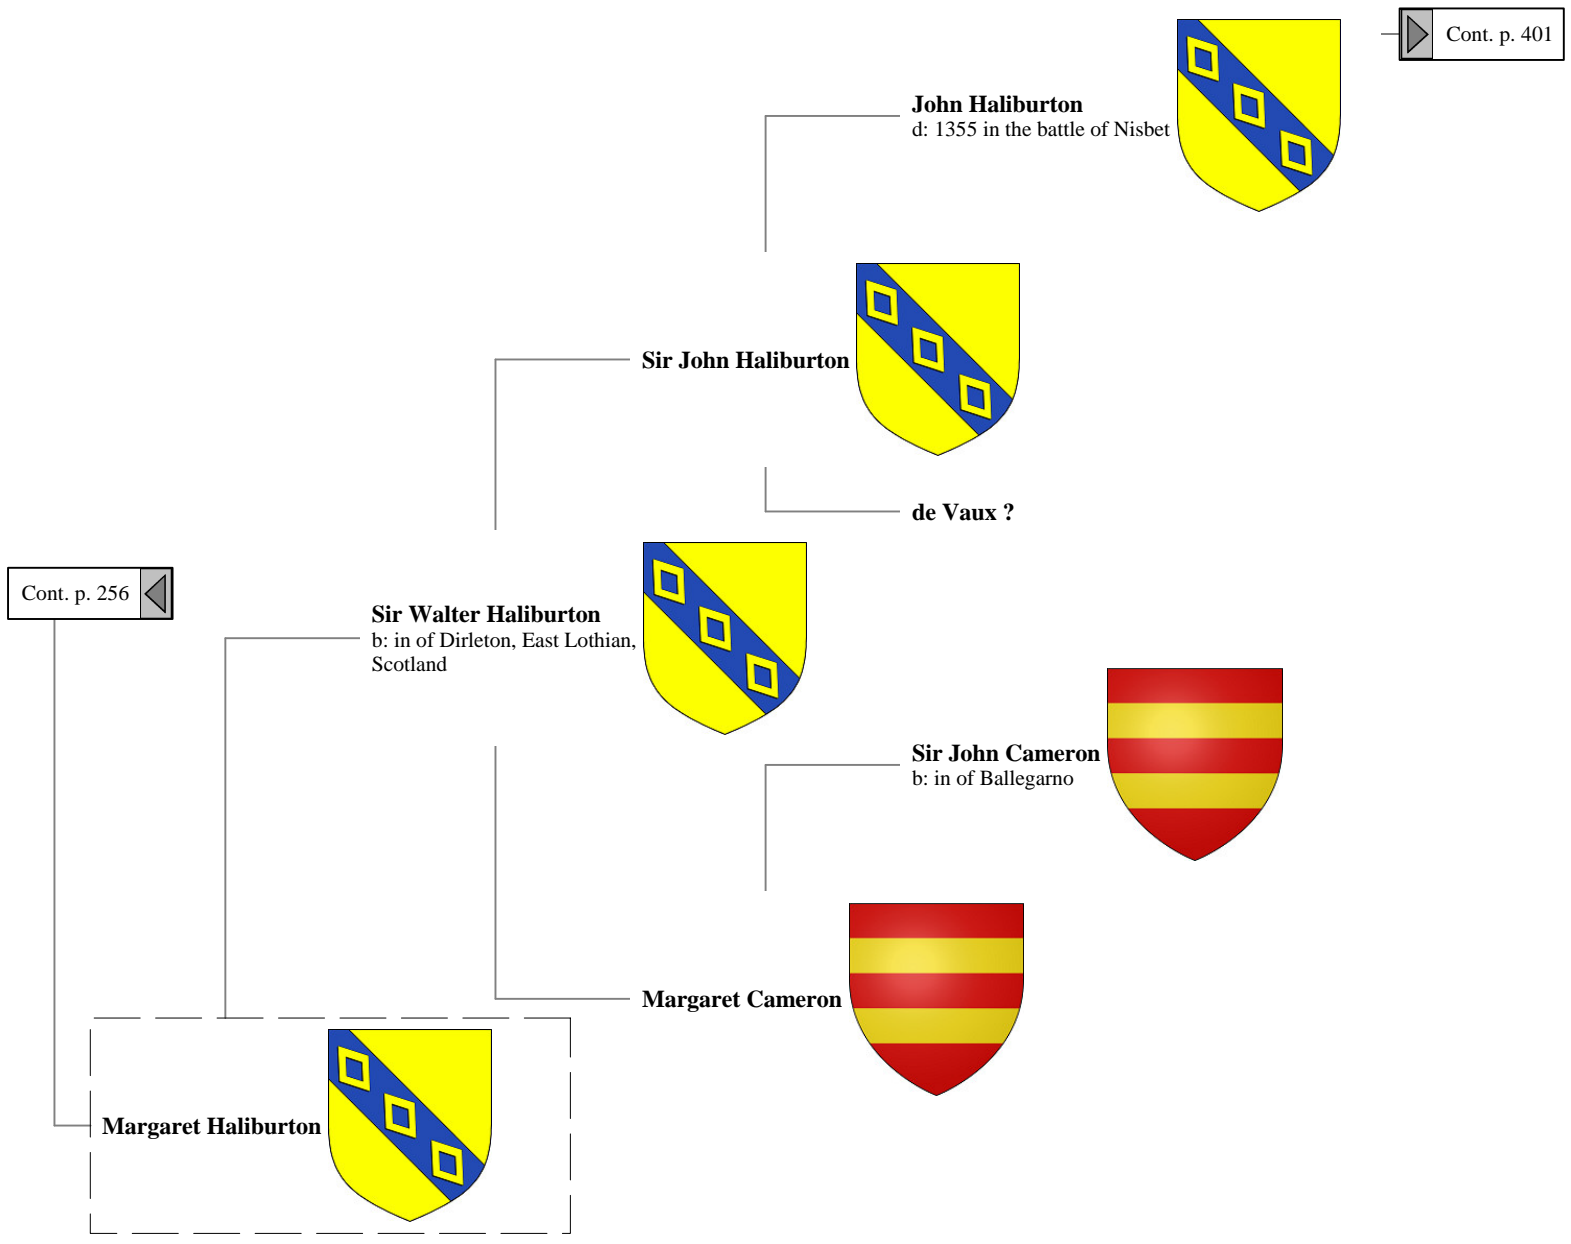

Ancestors of Lilius Stewart of Shambellie (323 of 884)

13th Great-Grandparents   14th Great-Grandparents   15th Great-Grandparents   16th Great-Grandparents