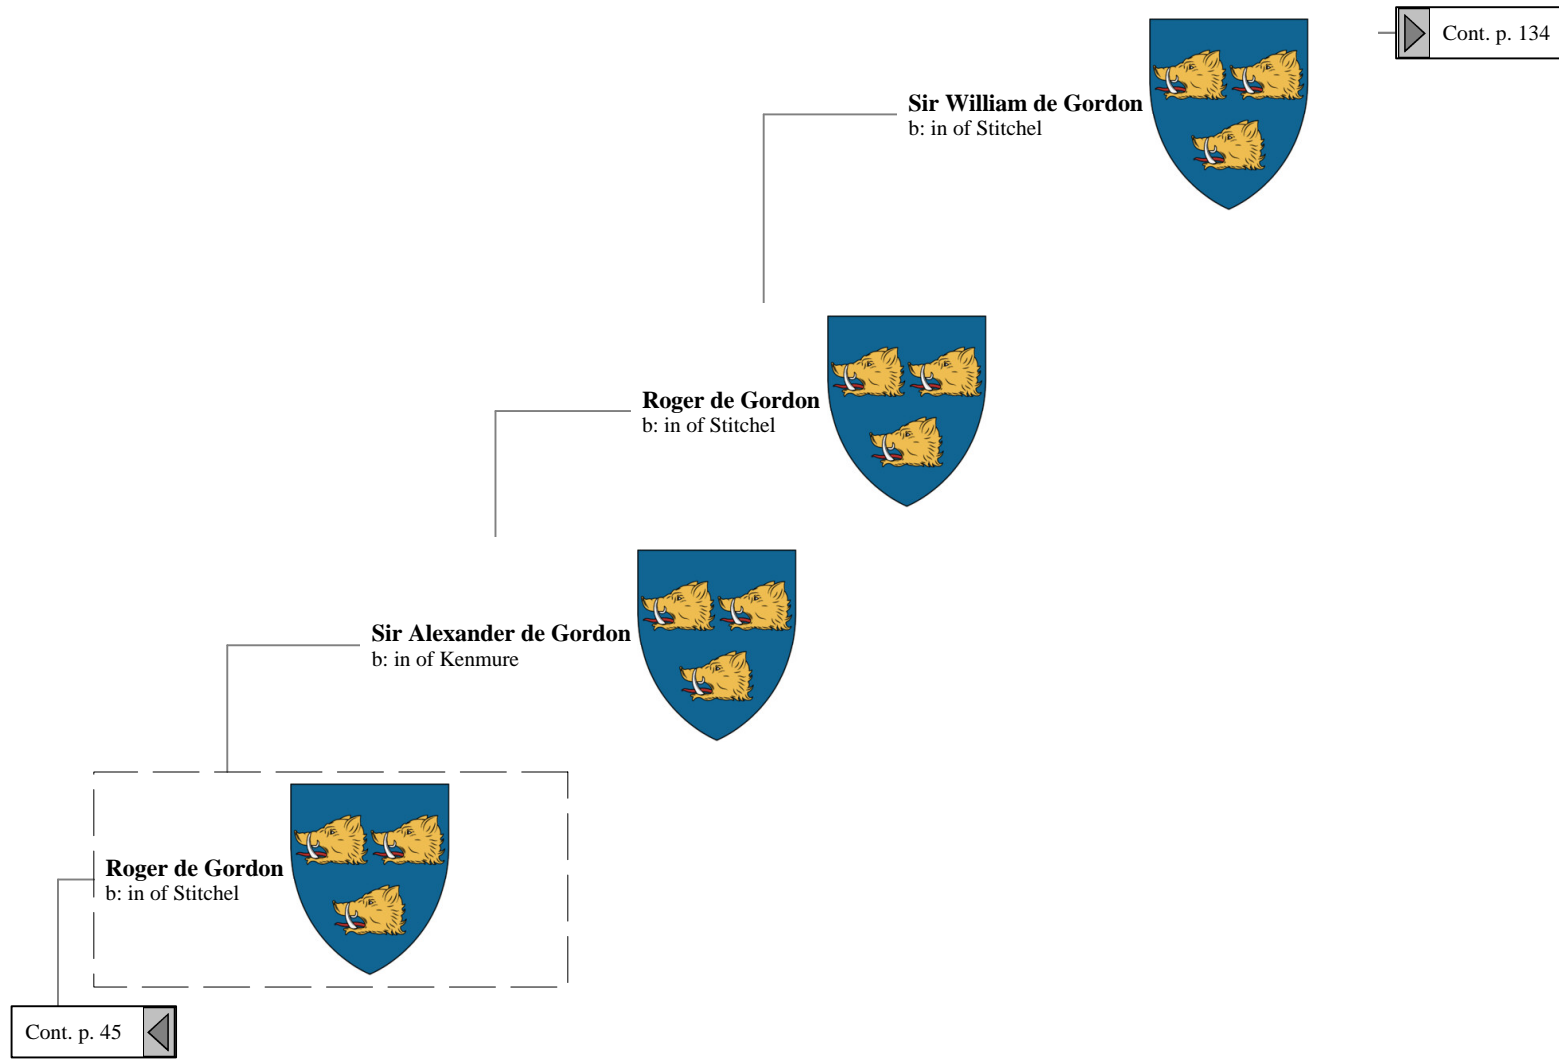

Ancestors of Lilius Stewart of Shambellie (79 of 884)

11th Great-Grandparents   12th Great-Grandparents   13th Great-Grandparents   14th Great-Grandparents