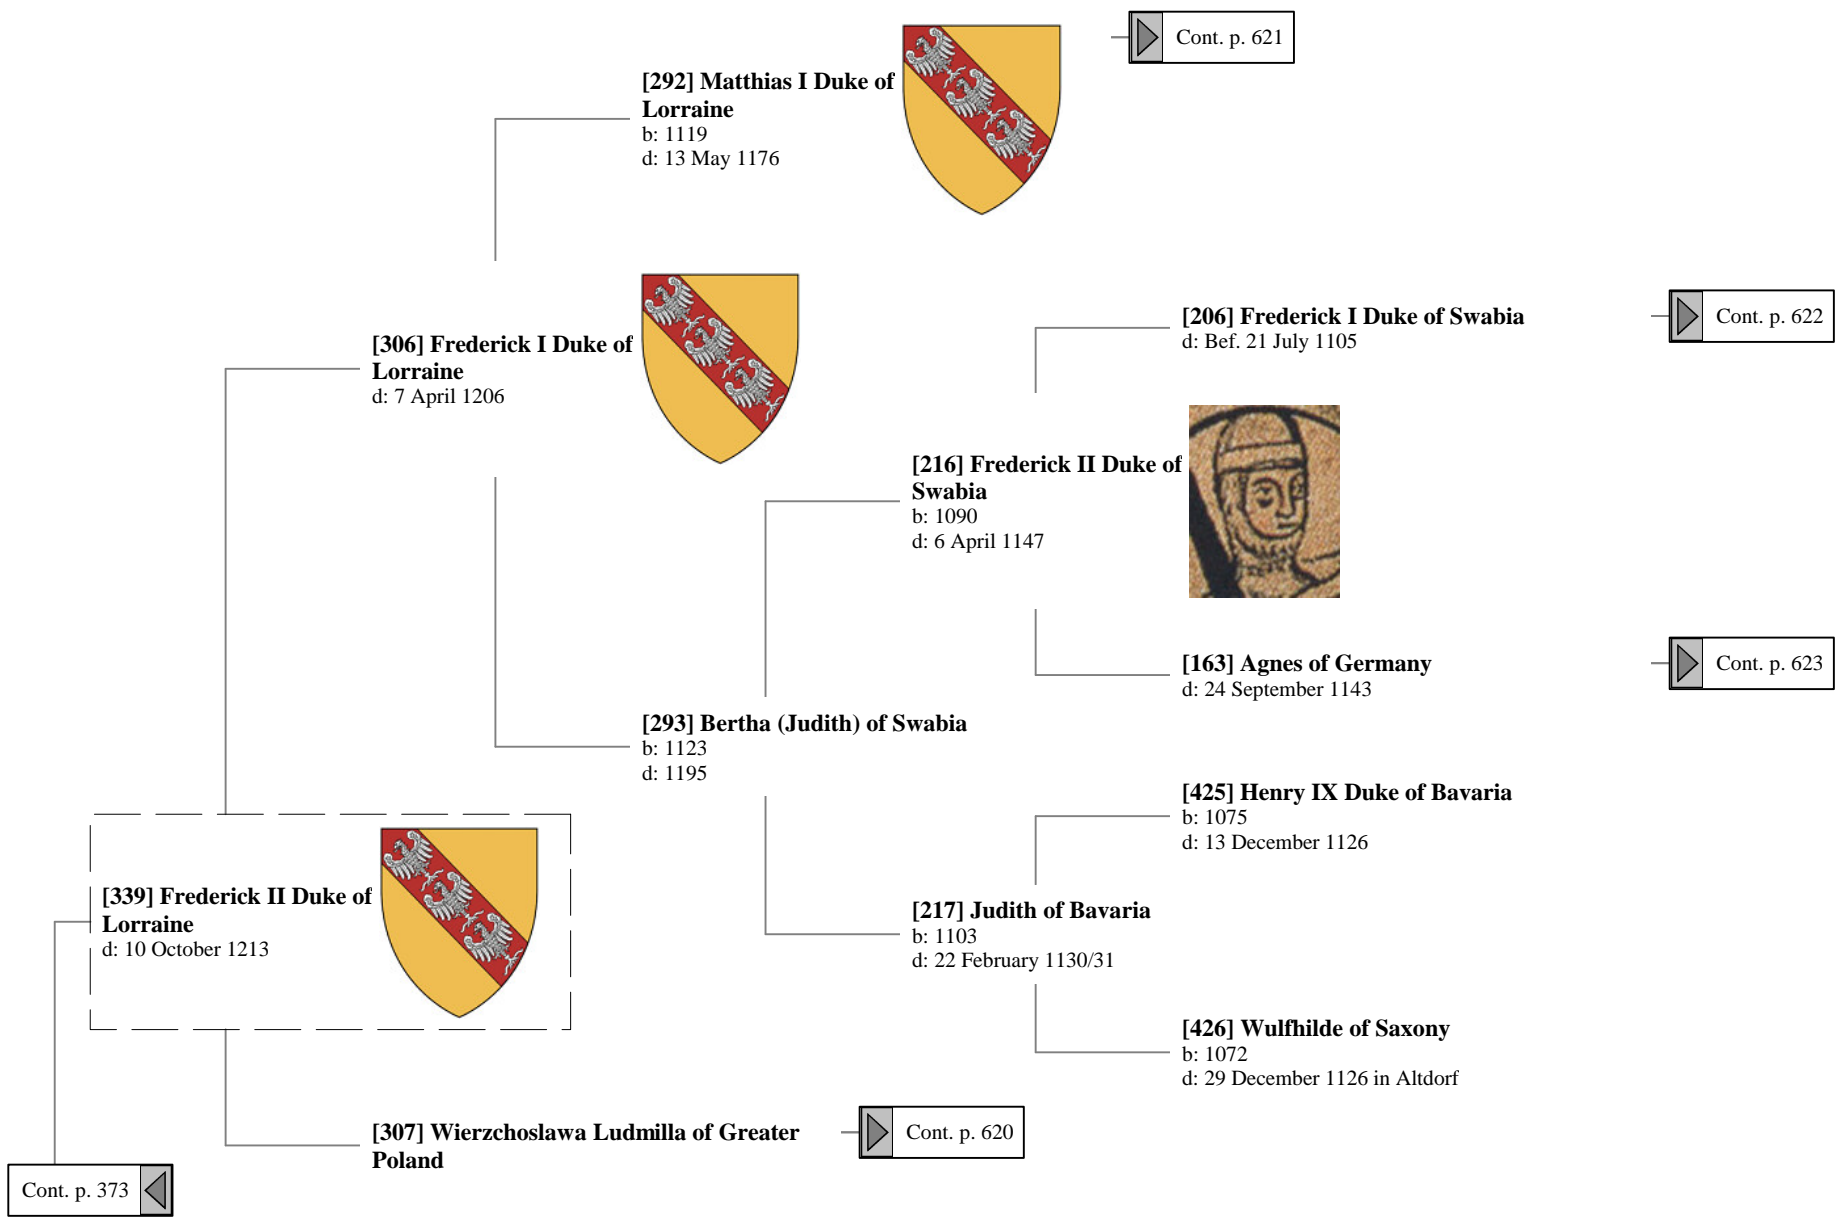

Ancestors of Lilius Stewart of Shambellie (479 of 884)

19th Great-Grandparents   20th Great-Grandparents   21st Great-Grandparents   22nd Great-Grandparents   23rd Great-Grandparents