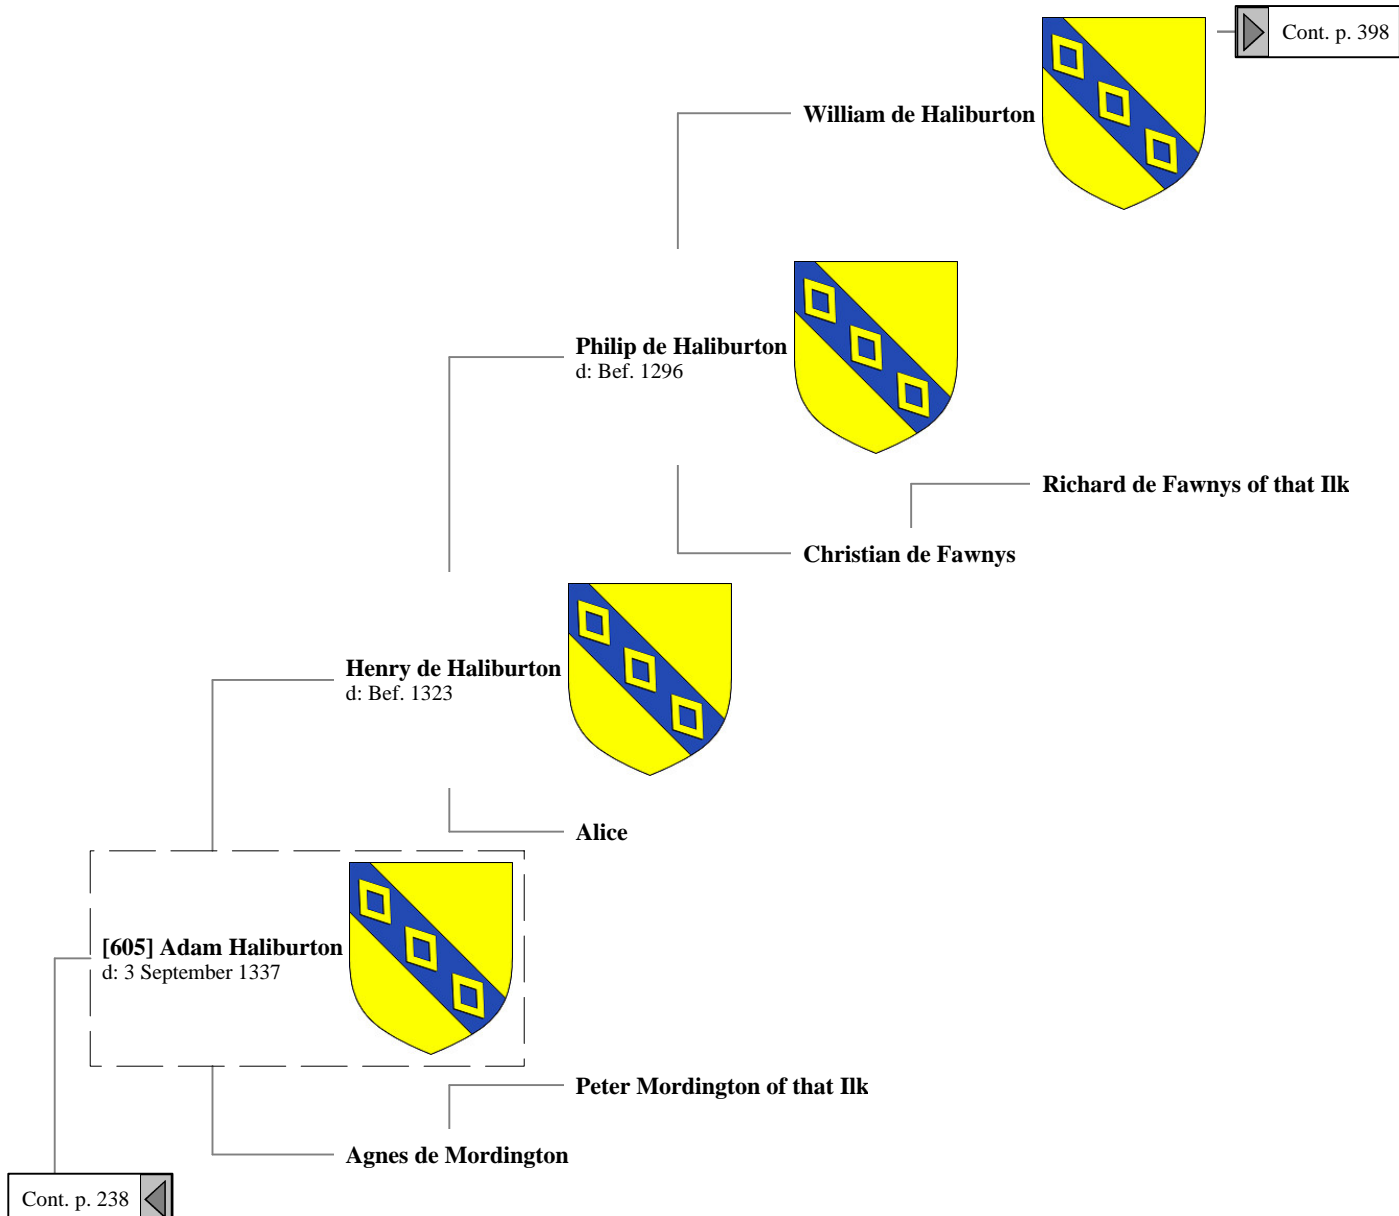

Ancestors of Lilius Stewart of Shambellie (316 of 884)

17th Great-Grandparents

18th Great-Grandparents

19th Great-Grandparents

20th Great-Grandparents

21st Great-Grandparents

Ancestors of Lilius Stewart of Shambellie (317 of 884)