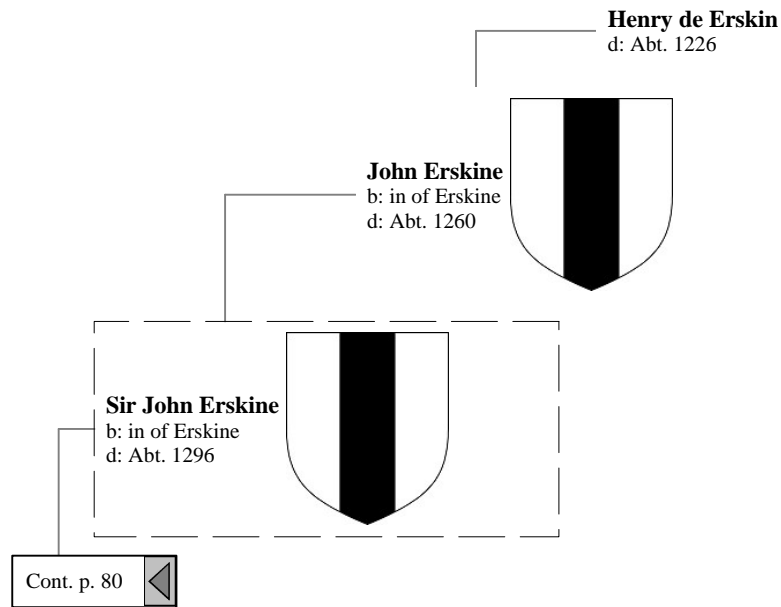

Ancestors of Lilius Stewart of Shambellie (135 of 884)

17th Great-Grandparents   18th Great-Grandparents   19th Great-Grandparents