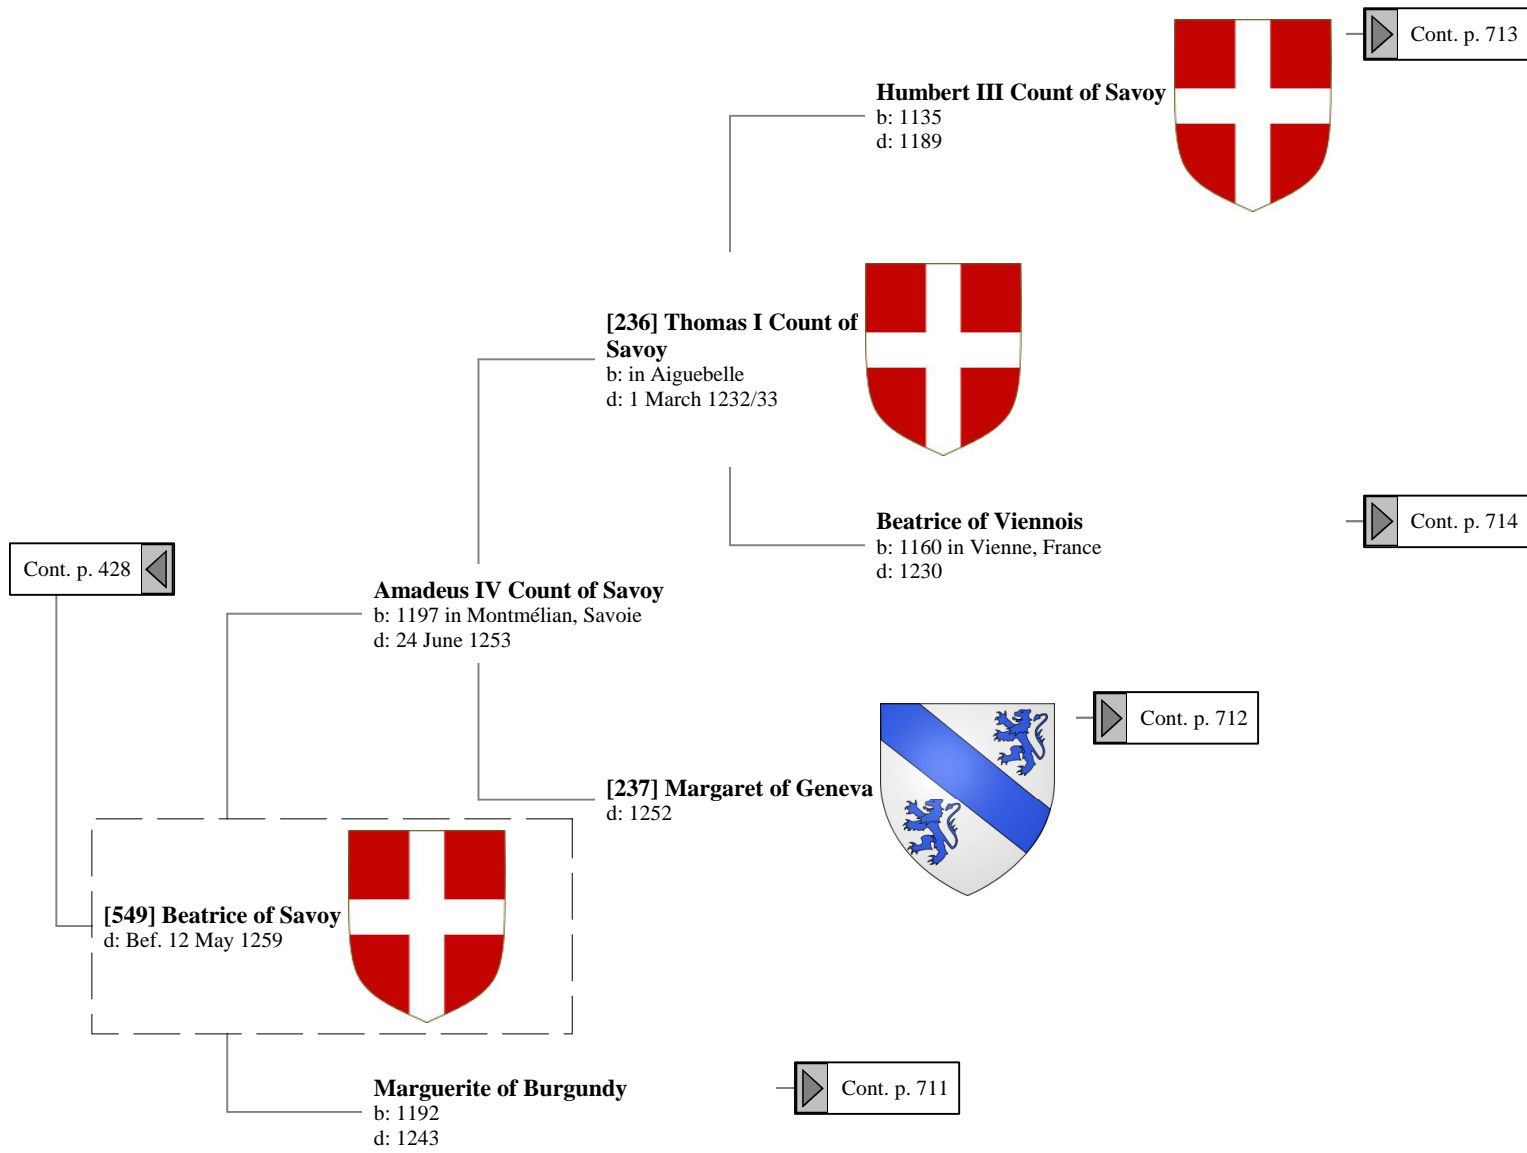

Ancestors of Lilius Stewart of Shambellie (553 of 884)

17th Great-Grandparents

18th Great-Grandparents

19th Great-Grandparents

20th Great-Grandparents