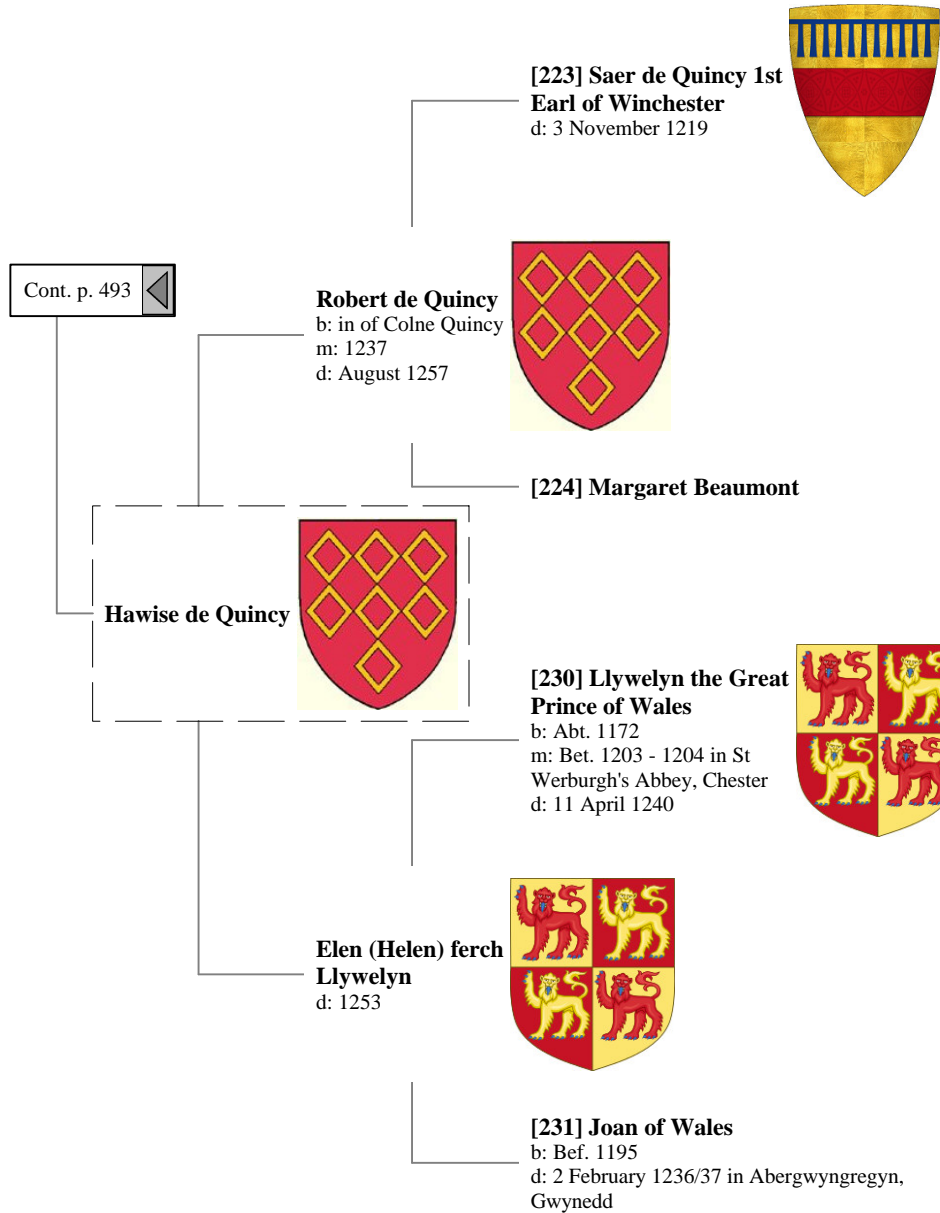

Ancestors of Lilius Stewart of Shambellie (645 of 884)

16th Great-Grandparents

17th Great-Grandparents

18th Great-Grandparents

Ancestors of Lilius Stewart of Shambellie (646 of 884)

17th Great-Grandparents 18th Great-Grandparents 19th Great-Grandparents