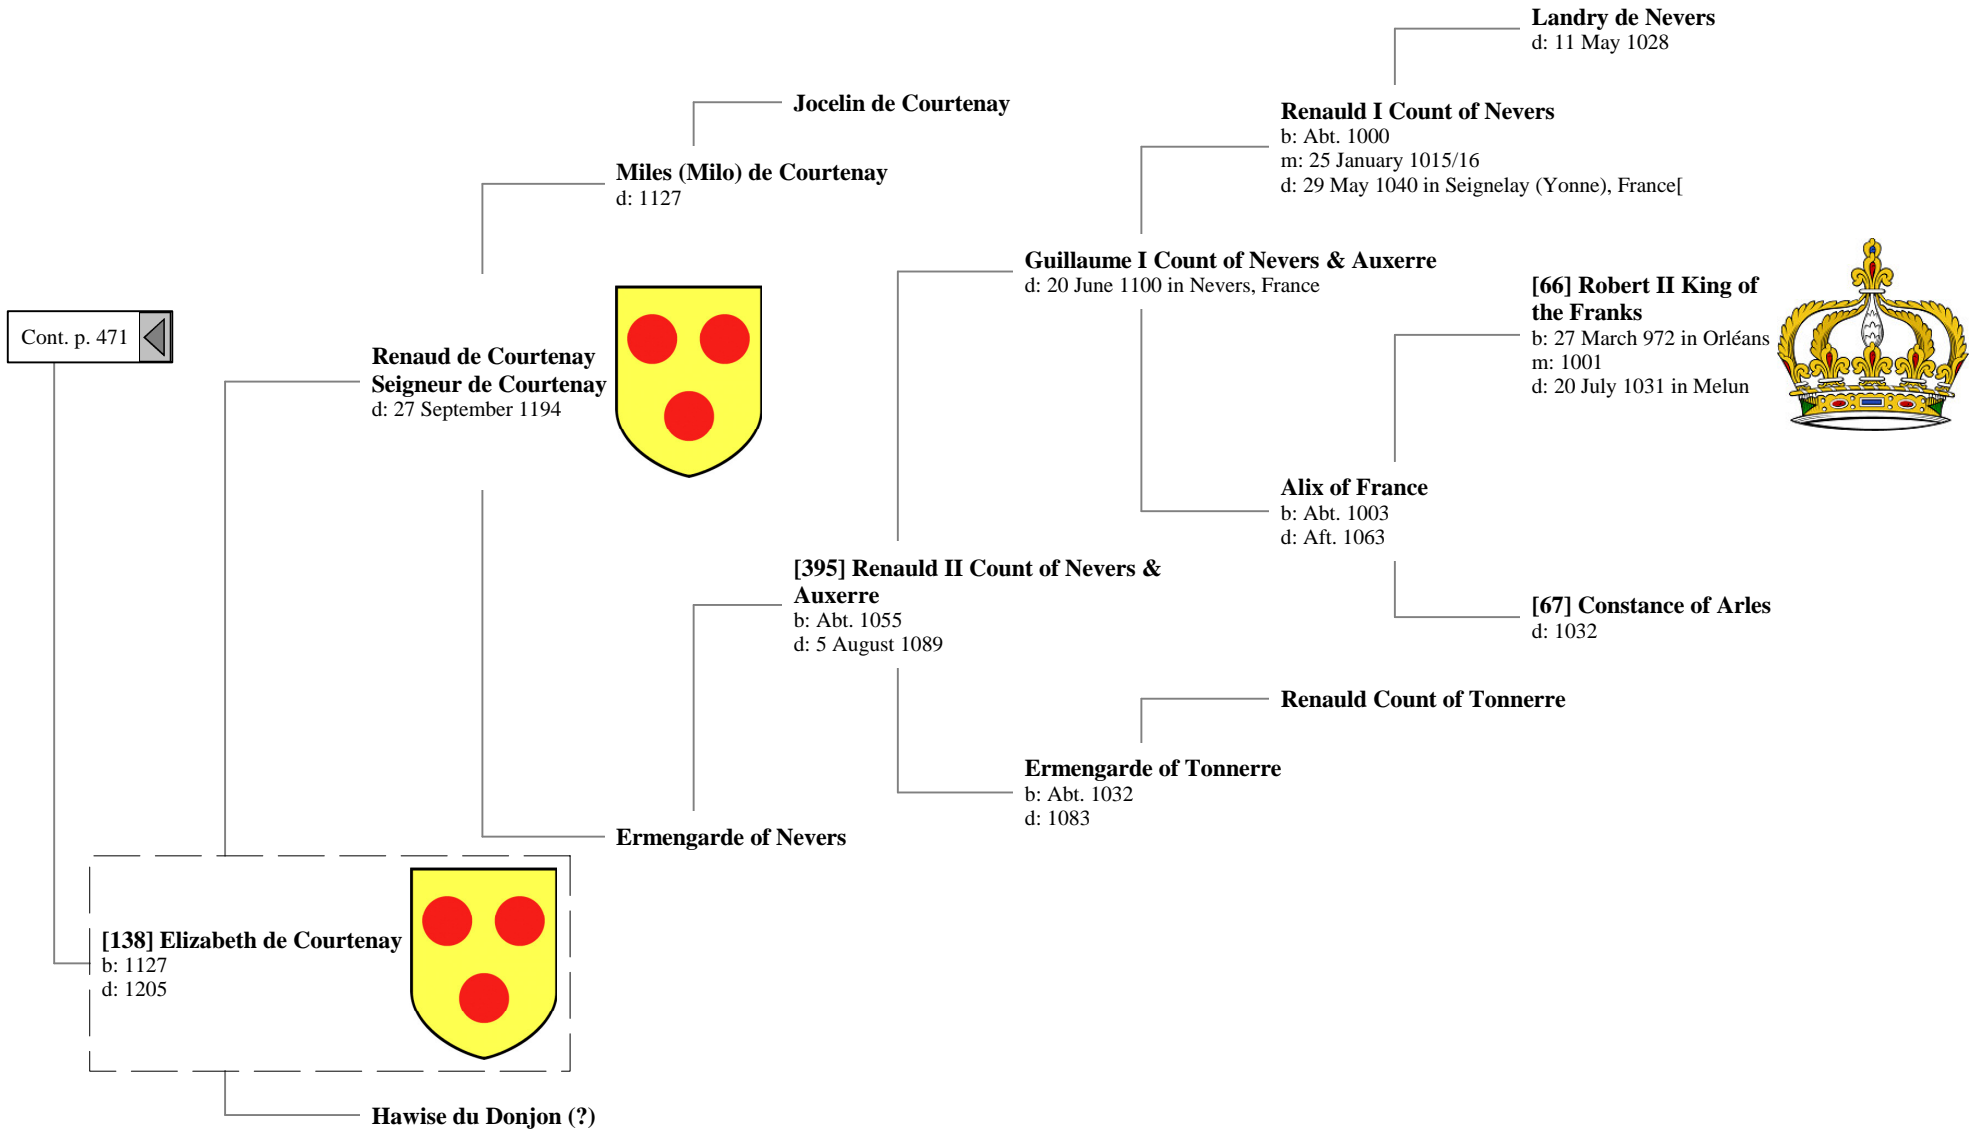

Ancestors of Lilius Stewart of Shambellie (607 of 884)

- 20th Great-Grandparents
- 21st Great-Grandparents
- 22nd Great-Grandparents
- 23rd Great-Grandparents
- 24th Great-Grandparents
- 25th Great-Grandparents
- 26th Great-Grandparents