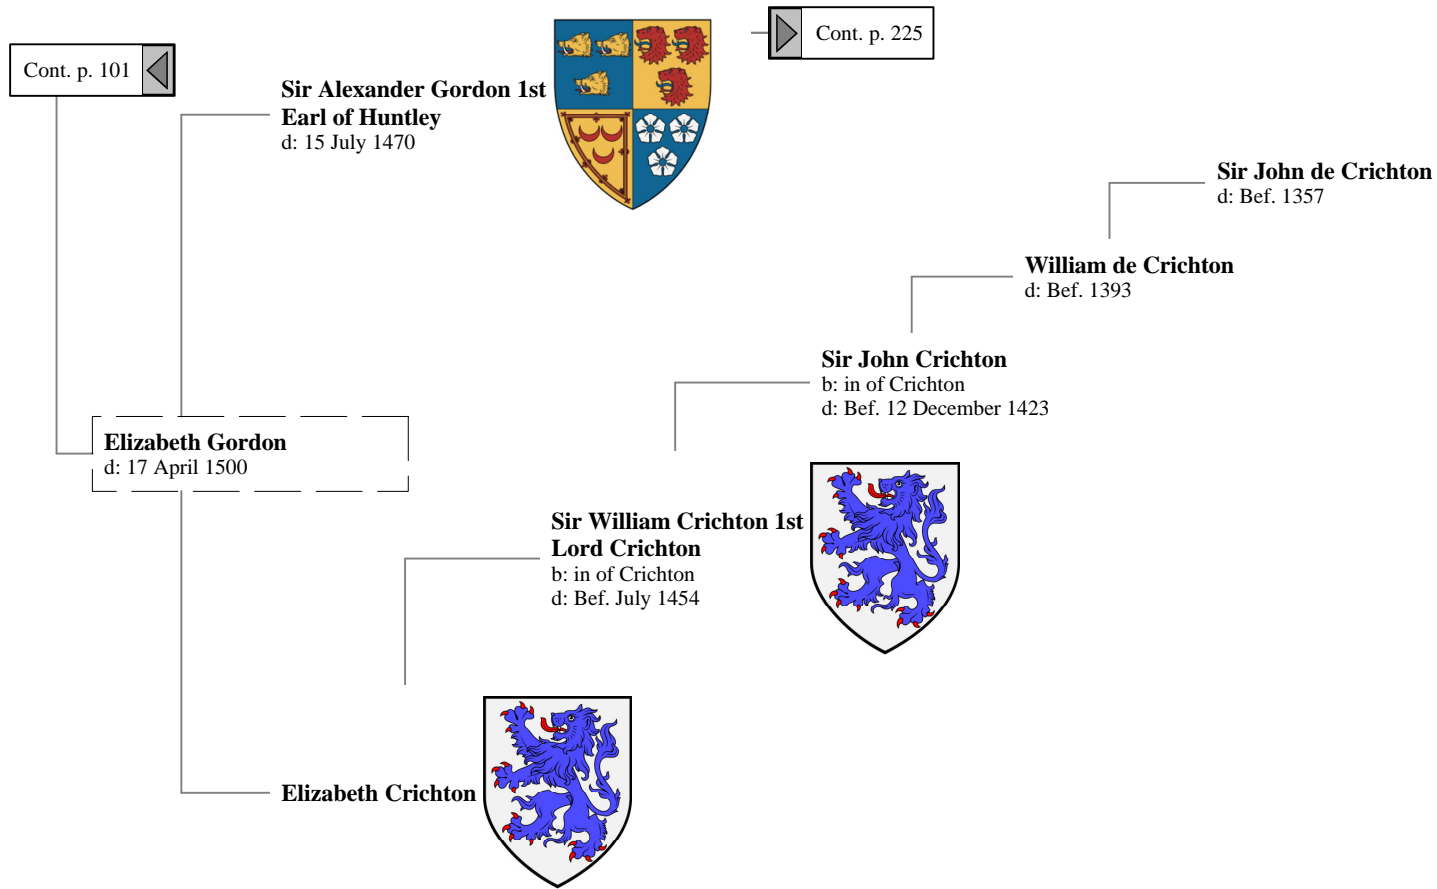

Ancestors of Lilius Stewart of Shambellie (164 of 884)

- 9th Great-Grandparents
- 10th Great-Grandparents
- 11th Great-Grandparents
- 12th Great-Grandparents
- 13th Great-Grandparents
- 14th Great-Grandparents