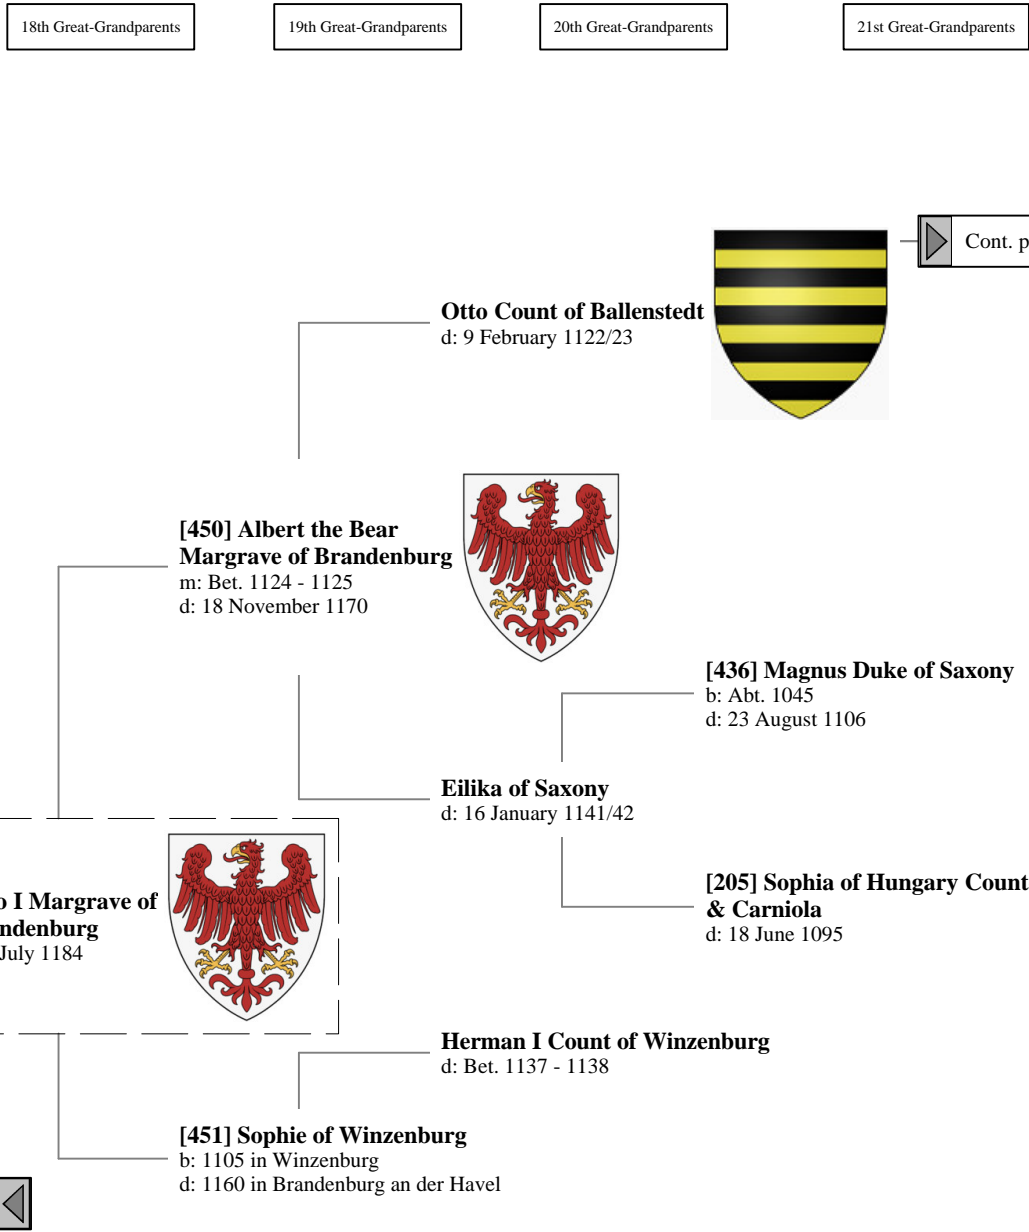

Ancestors of Lilius Stewart of Shambellie (577 of 884)