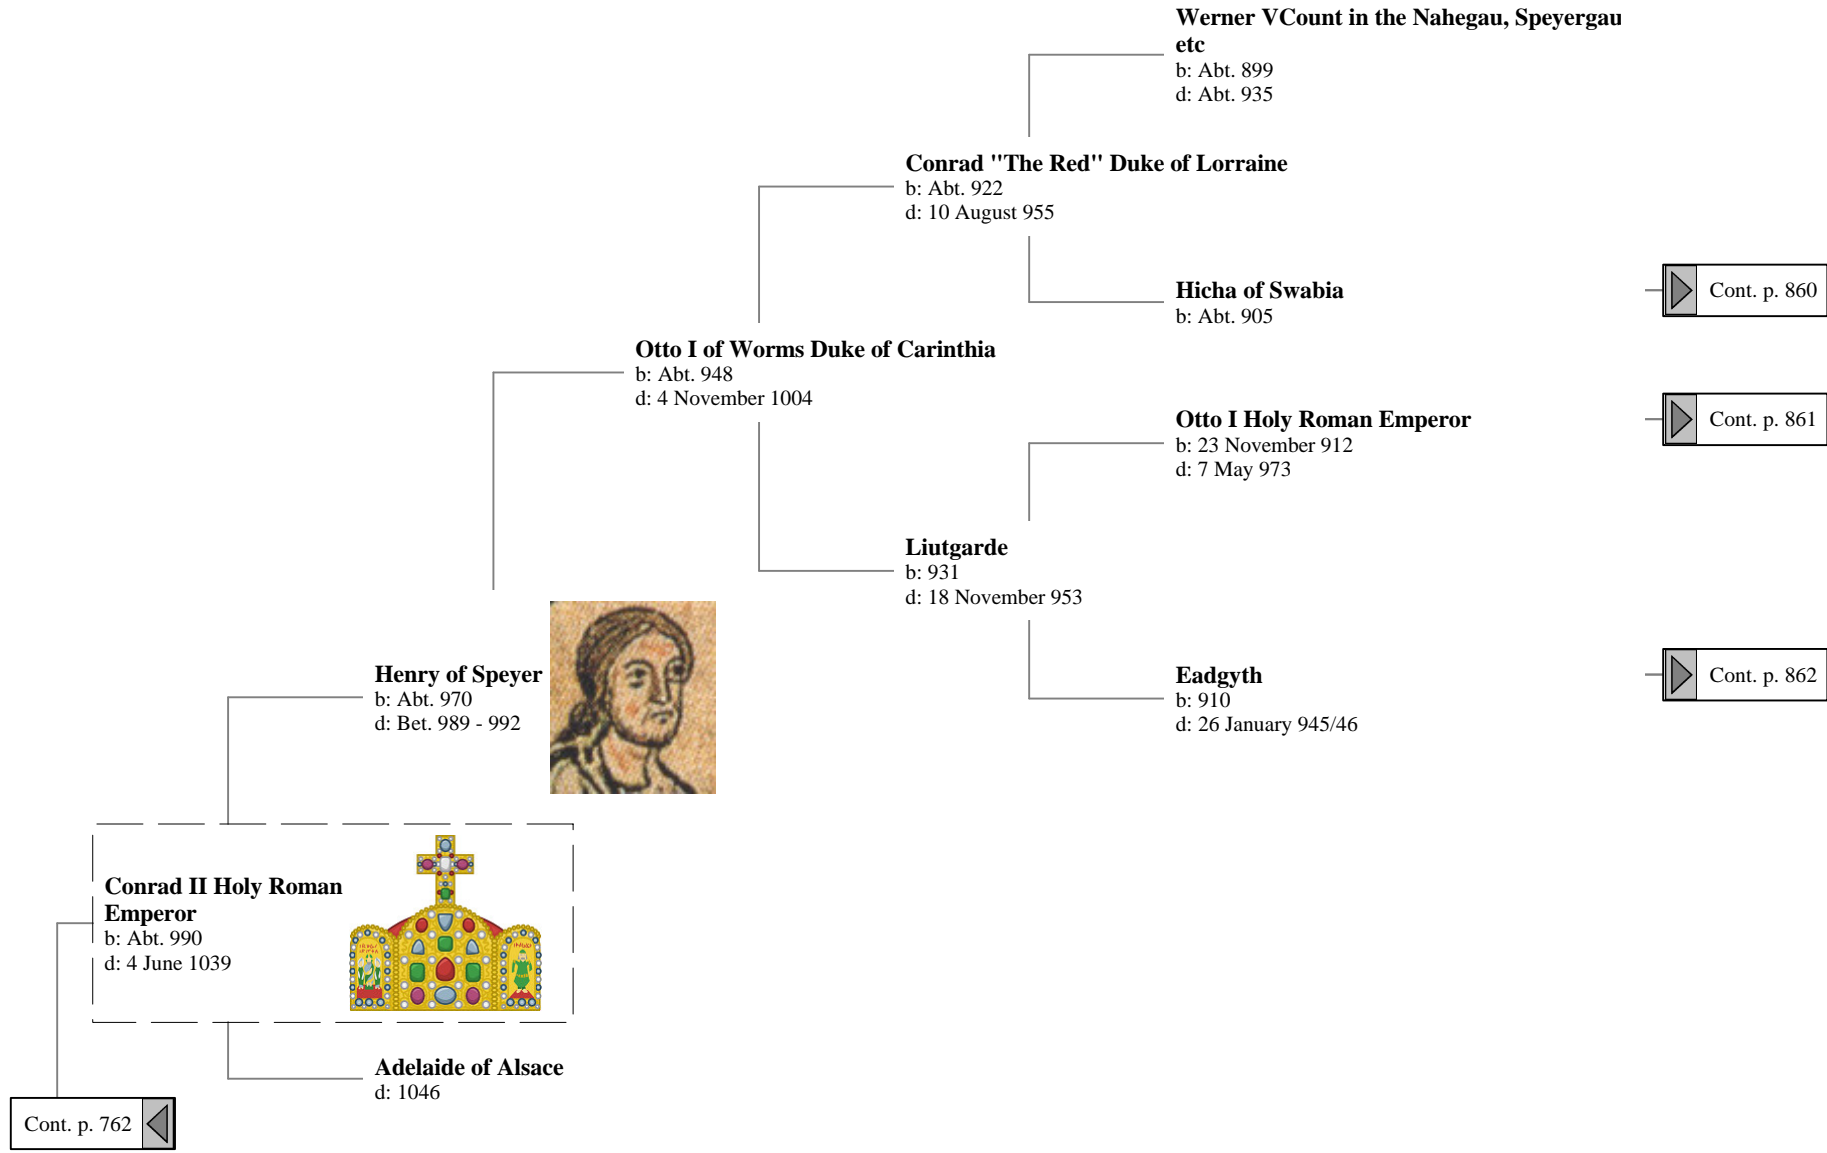

Ancestors of Lilius Stewart of Shambellie (833 of 884)

26th Great-Grandparents   27th Great-Grandparents   28th Great-Grandparents   29th Great-Grandparents   30th Great-Grandparents