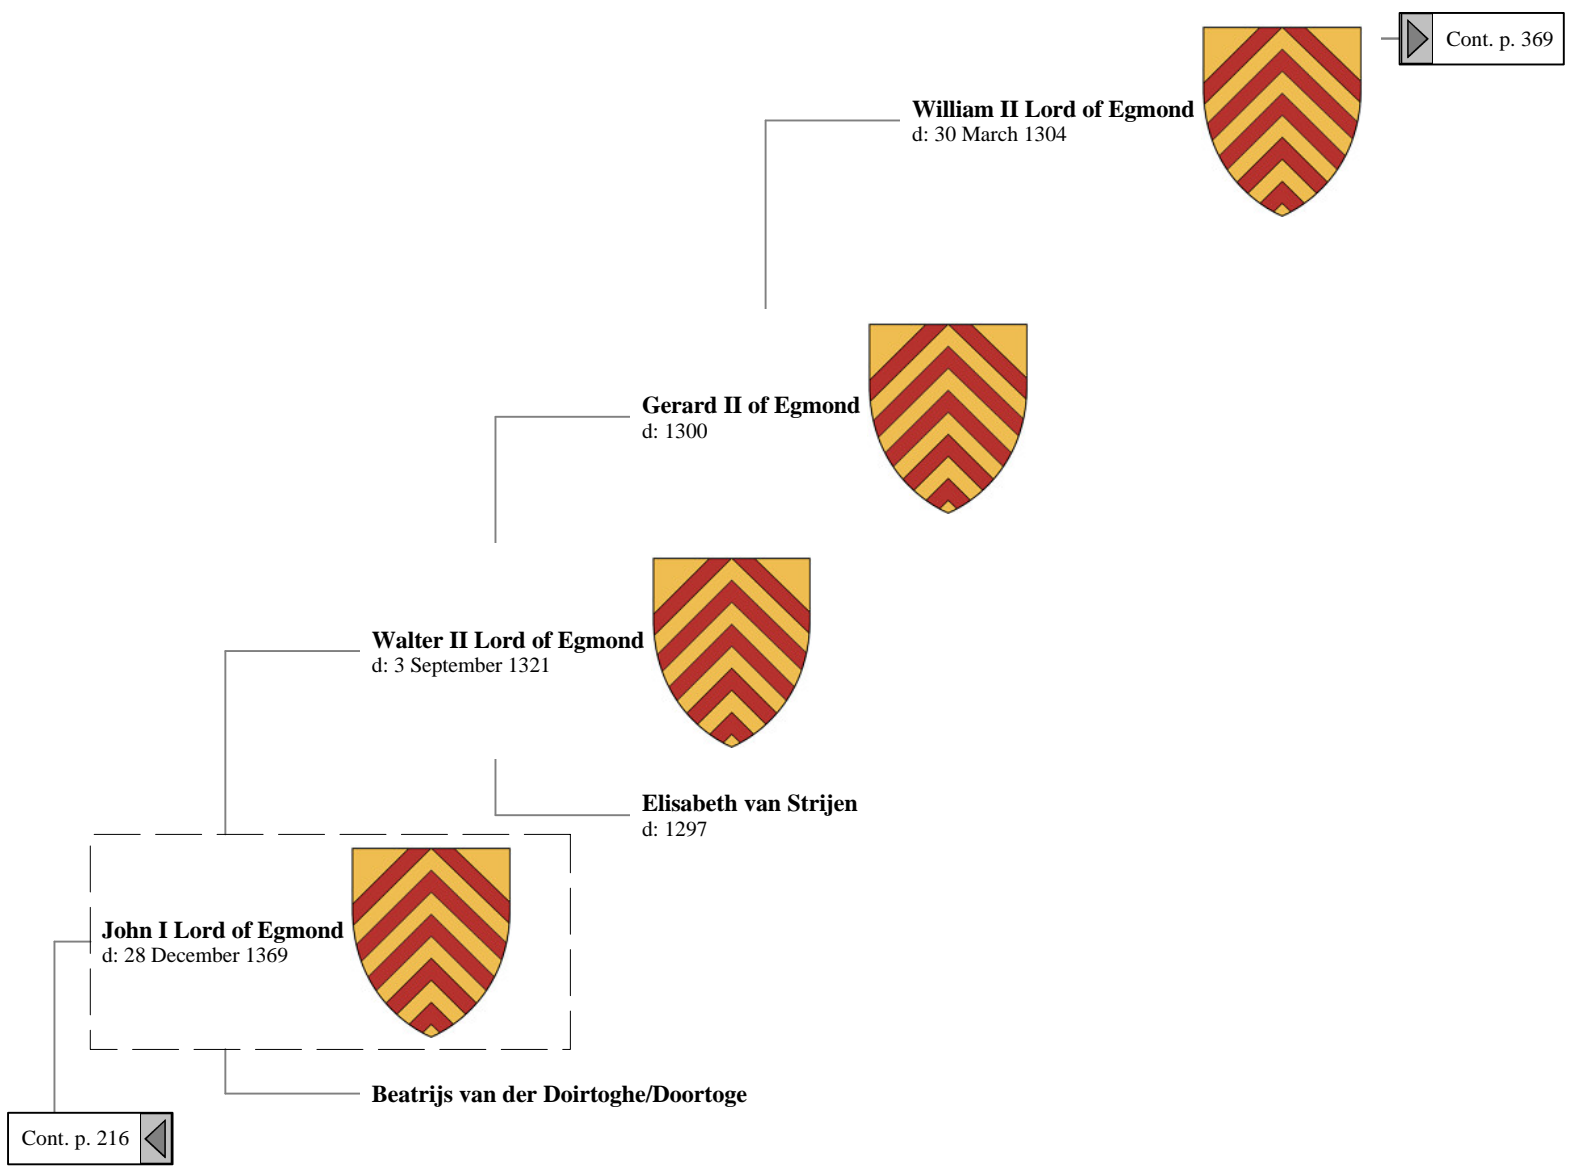

Ancestors of Lilius Stewart of Shambellie (292 of 884)

13th Great-Grandparents

14th Great-Grandparents

15th Great-Grandparents

16th Great-Grandparents