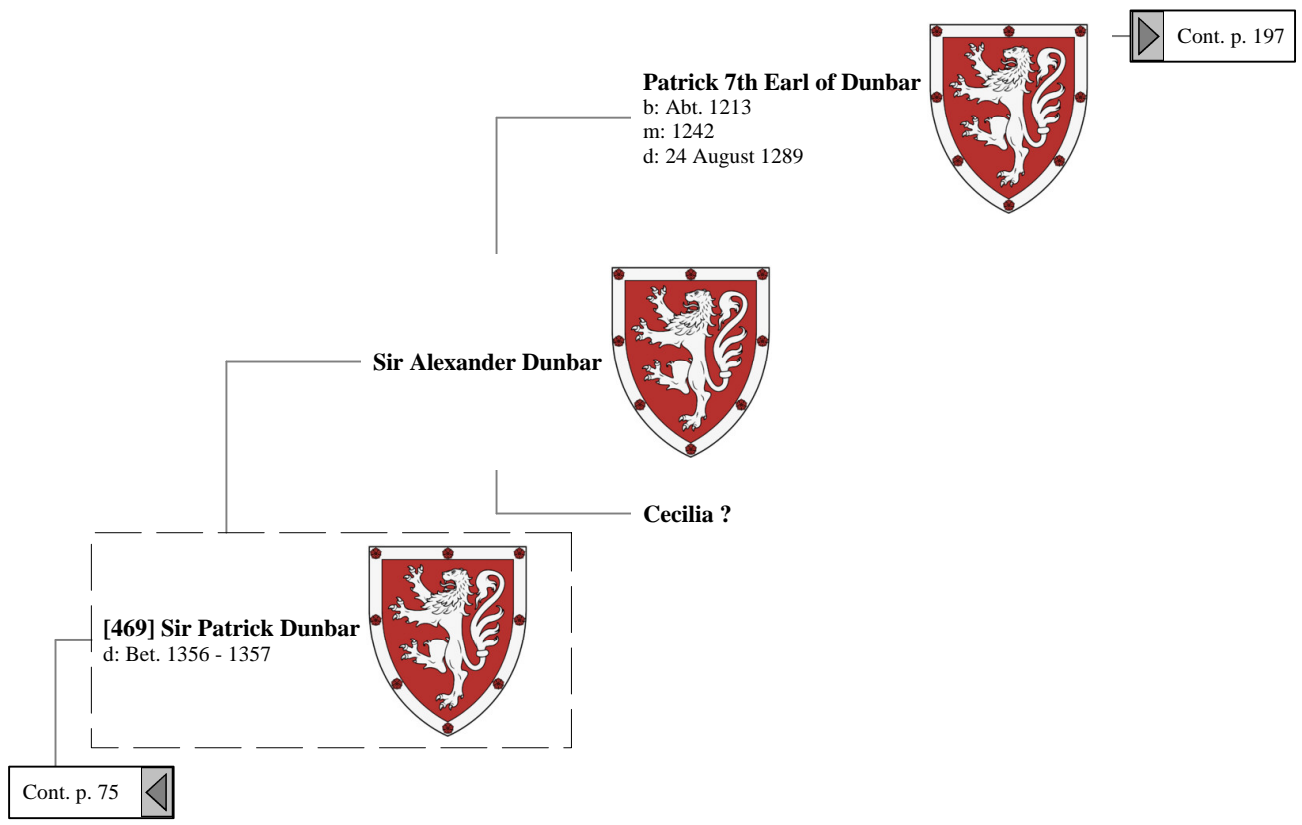

Ancestors of Lilius Stewart of Shambellie (130 of 884)

14th Great-Grandparents

15th Great-Grandparents

16th Great-Grandparents