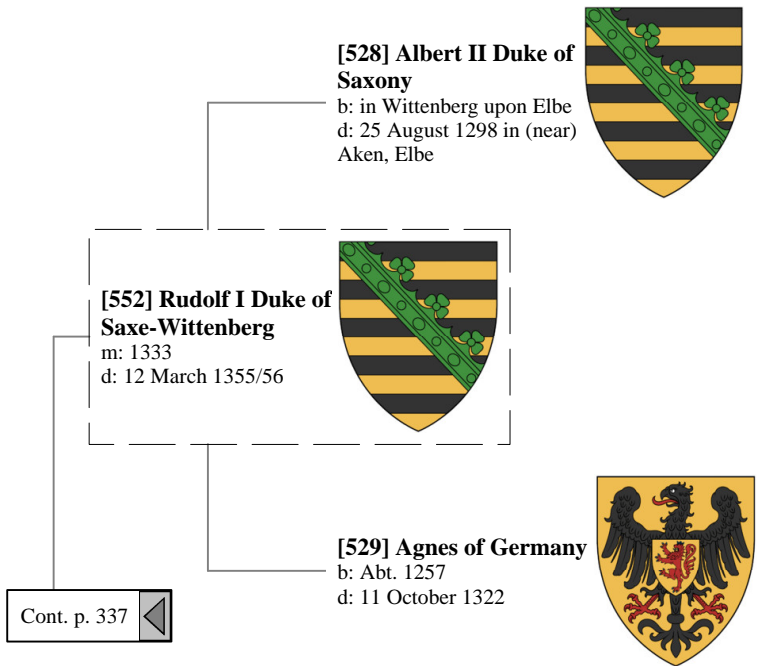

Ancestors of Liliastewart of Shambellie (413 of 884)

14th Great-Grandparents

15th Great-Grandparents