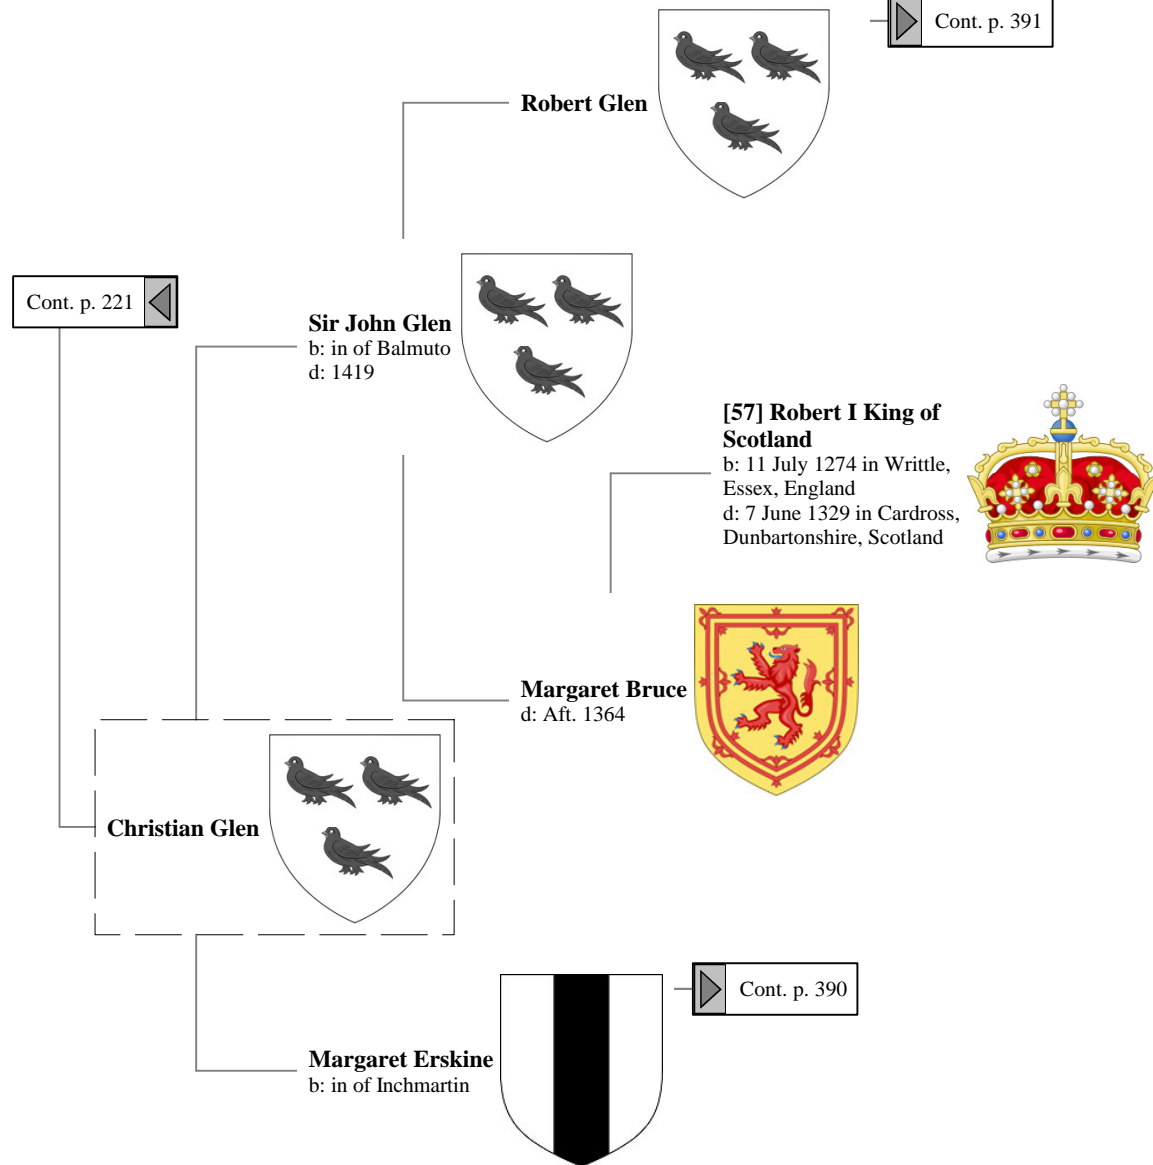

Ancestors of Lilius Stewart of Shambellie (302 of 884)

12th Great-Grandparents   13th Great-Grandparents   14th Great-Grandparents   15th Great-Grandparents