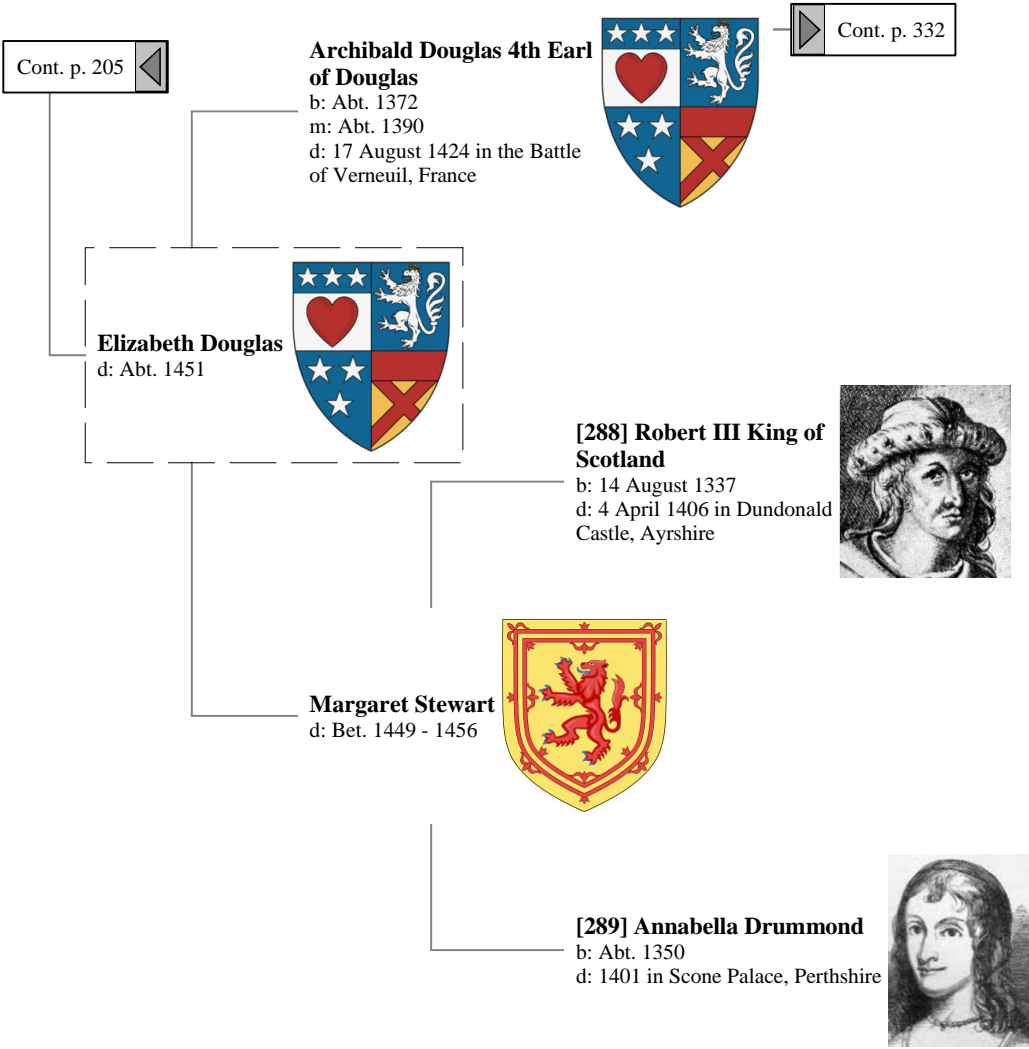

10th Great-Grandparents

11th Great-Grandparents

12th Great-Grandparents

Ancestors of Lilius Stewart of Shambellie (269 of 884)

10th Great-Grandparents

11th Great-Grandparents

12th Great-Grandparents

Ancestors of Lilius Stewart of Shambellie (270 of 884)