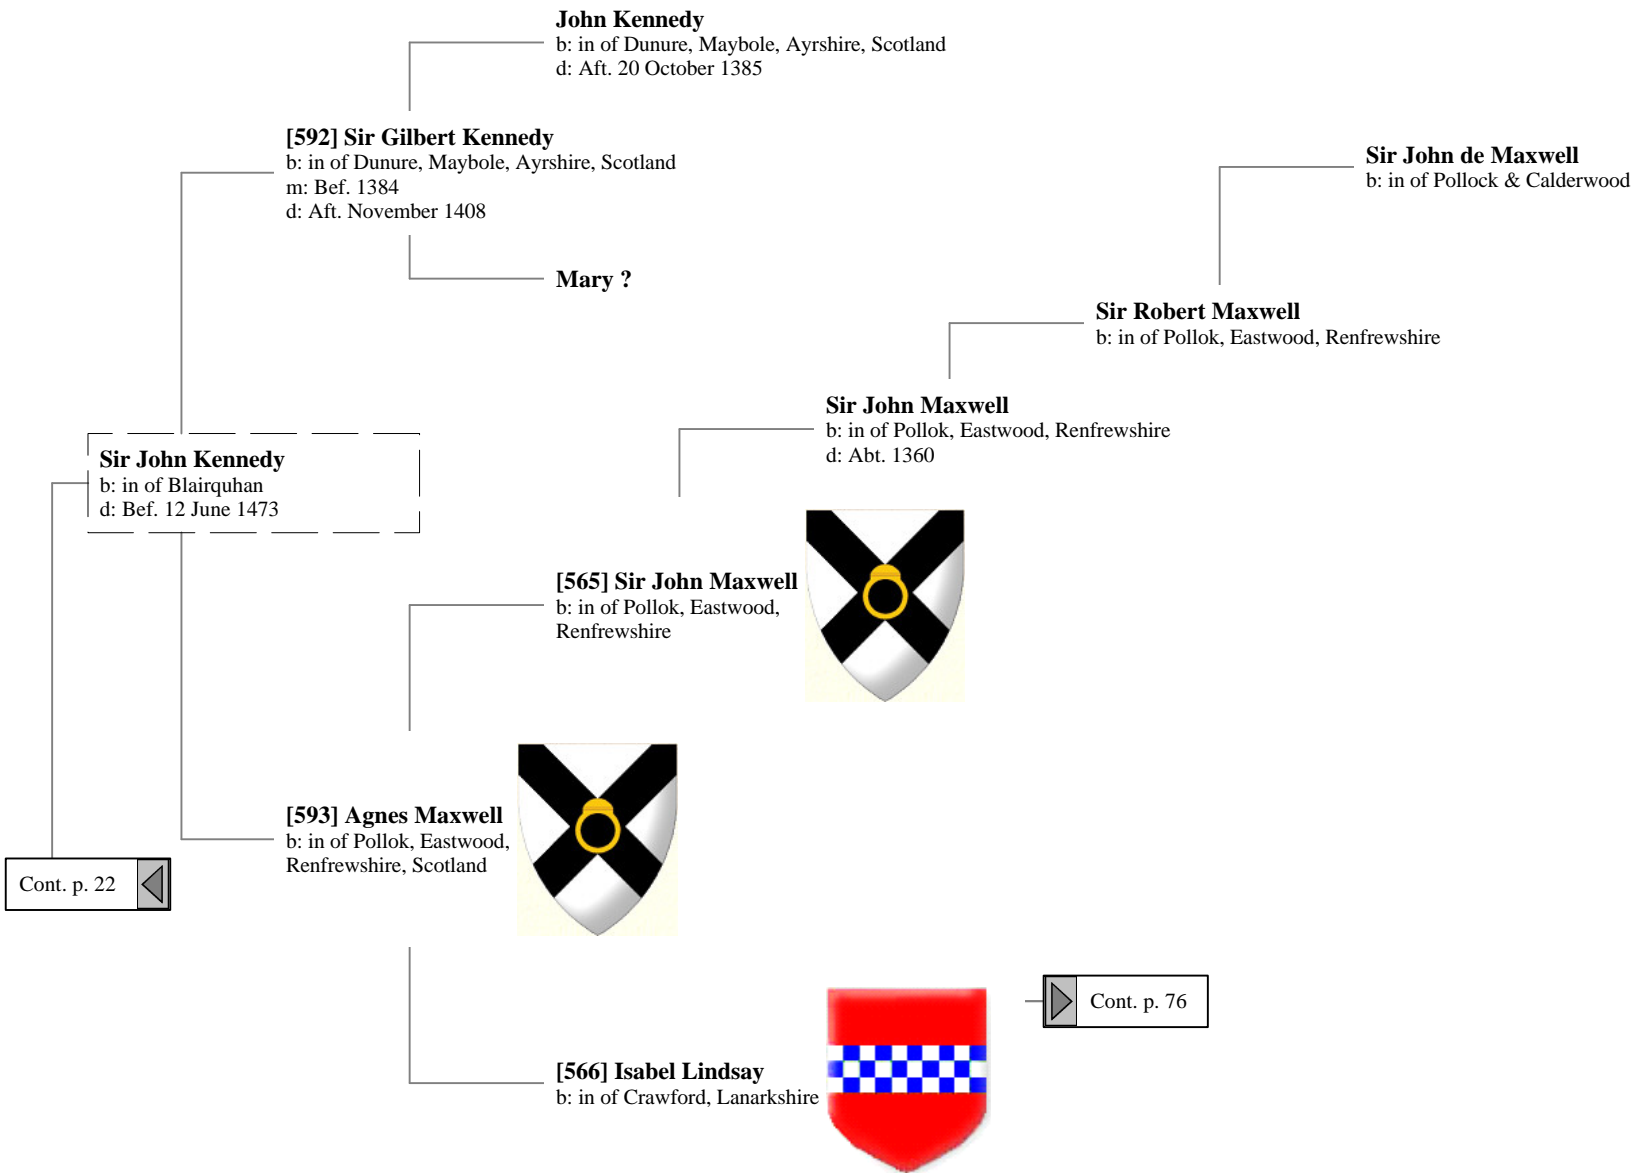

Ancestors of Liliast Stewart of Shambellie (43 of 884)

- 10th Great-Grandparents
- 11th Great-Grandparents
- 12th Great-Grandparents
- 13th Great-Grandparents
- 14th Great-Grandparents
- 15th Great-Grandparents

▶ Cont. p. 77

Cont. p. 22 ◀

▶ Cont. p. 76