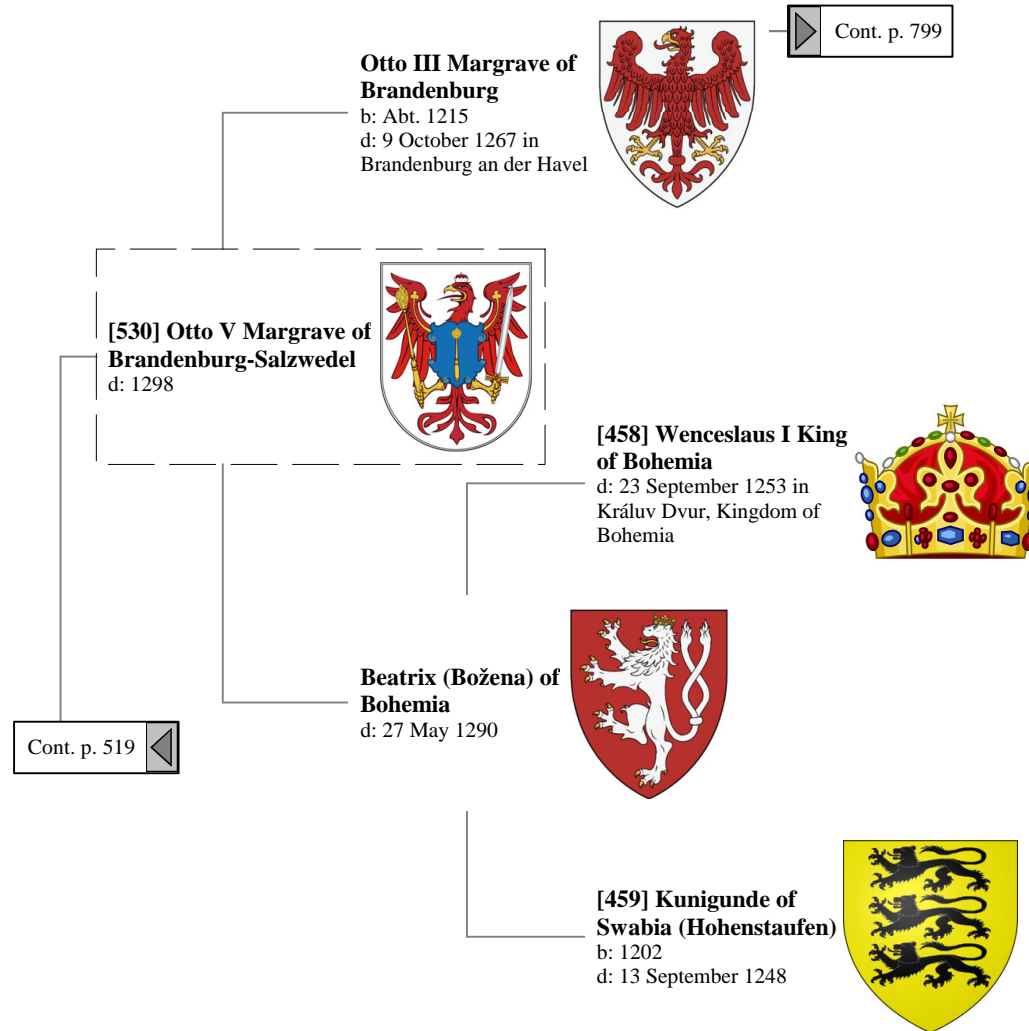

Ancestors of Lilius Stewart of Shambellie (676 of 884)

17th Great-Grandparents

18th Great-Grandparents

19th Great-Grandparents