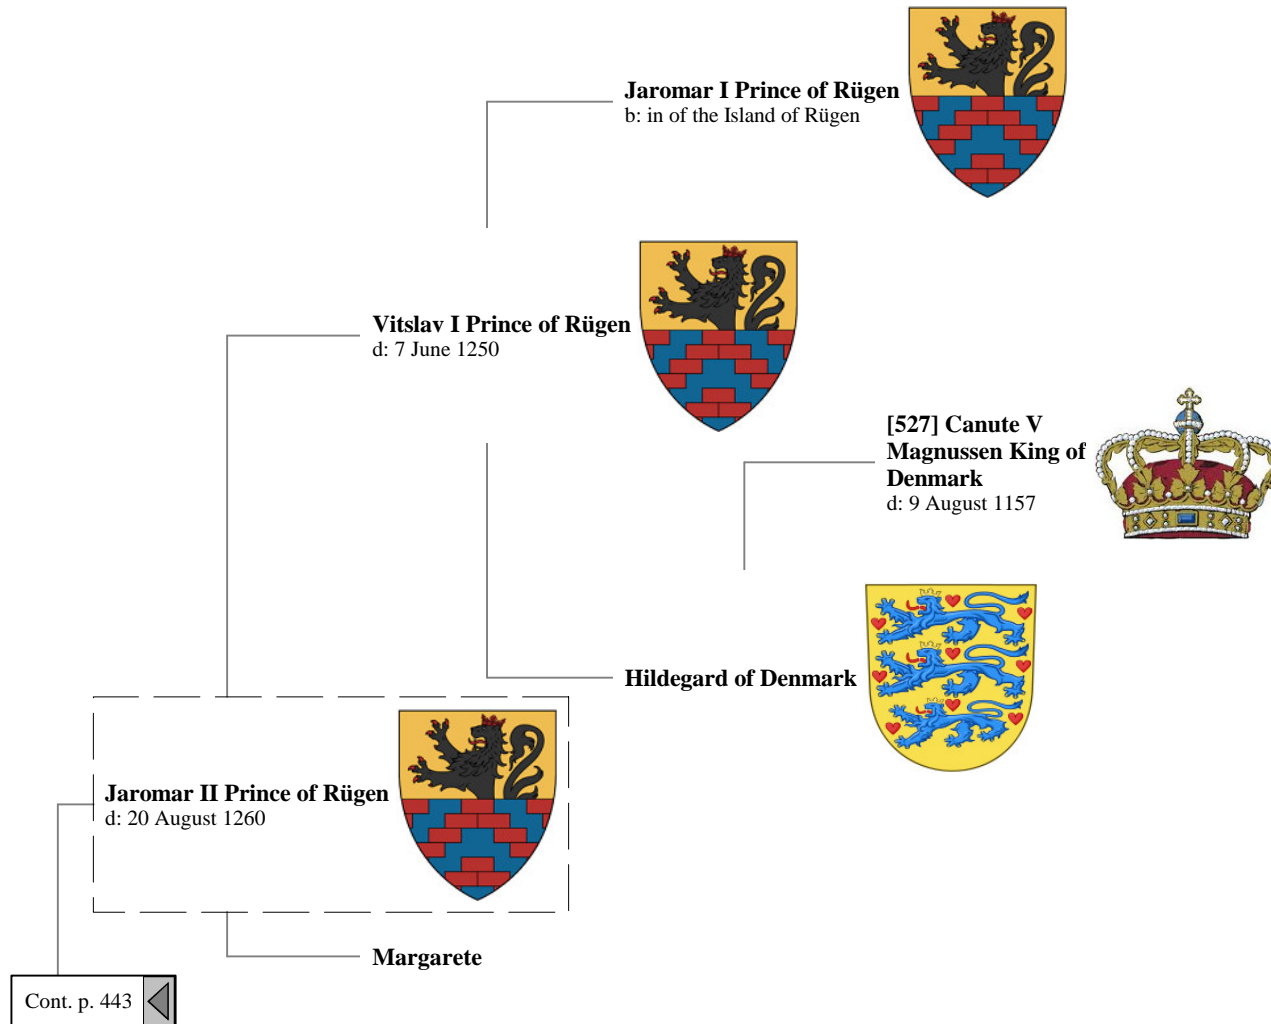

Ancestors of Lilius Stewart of Shambellie (568 of 884)

17th Great-Grandparents

18th Great-Grandparents

19th Great-Grandparents

20th Great-Grandparents