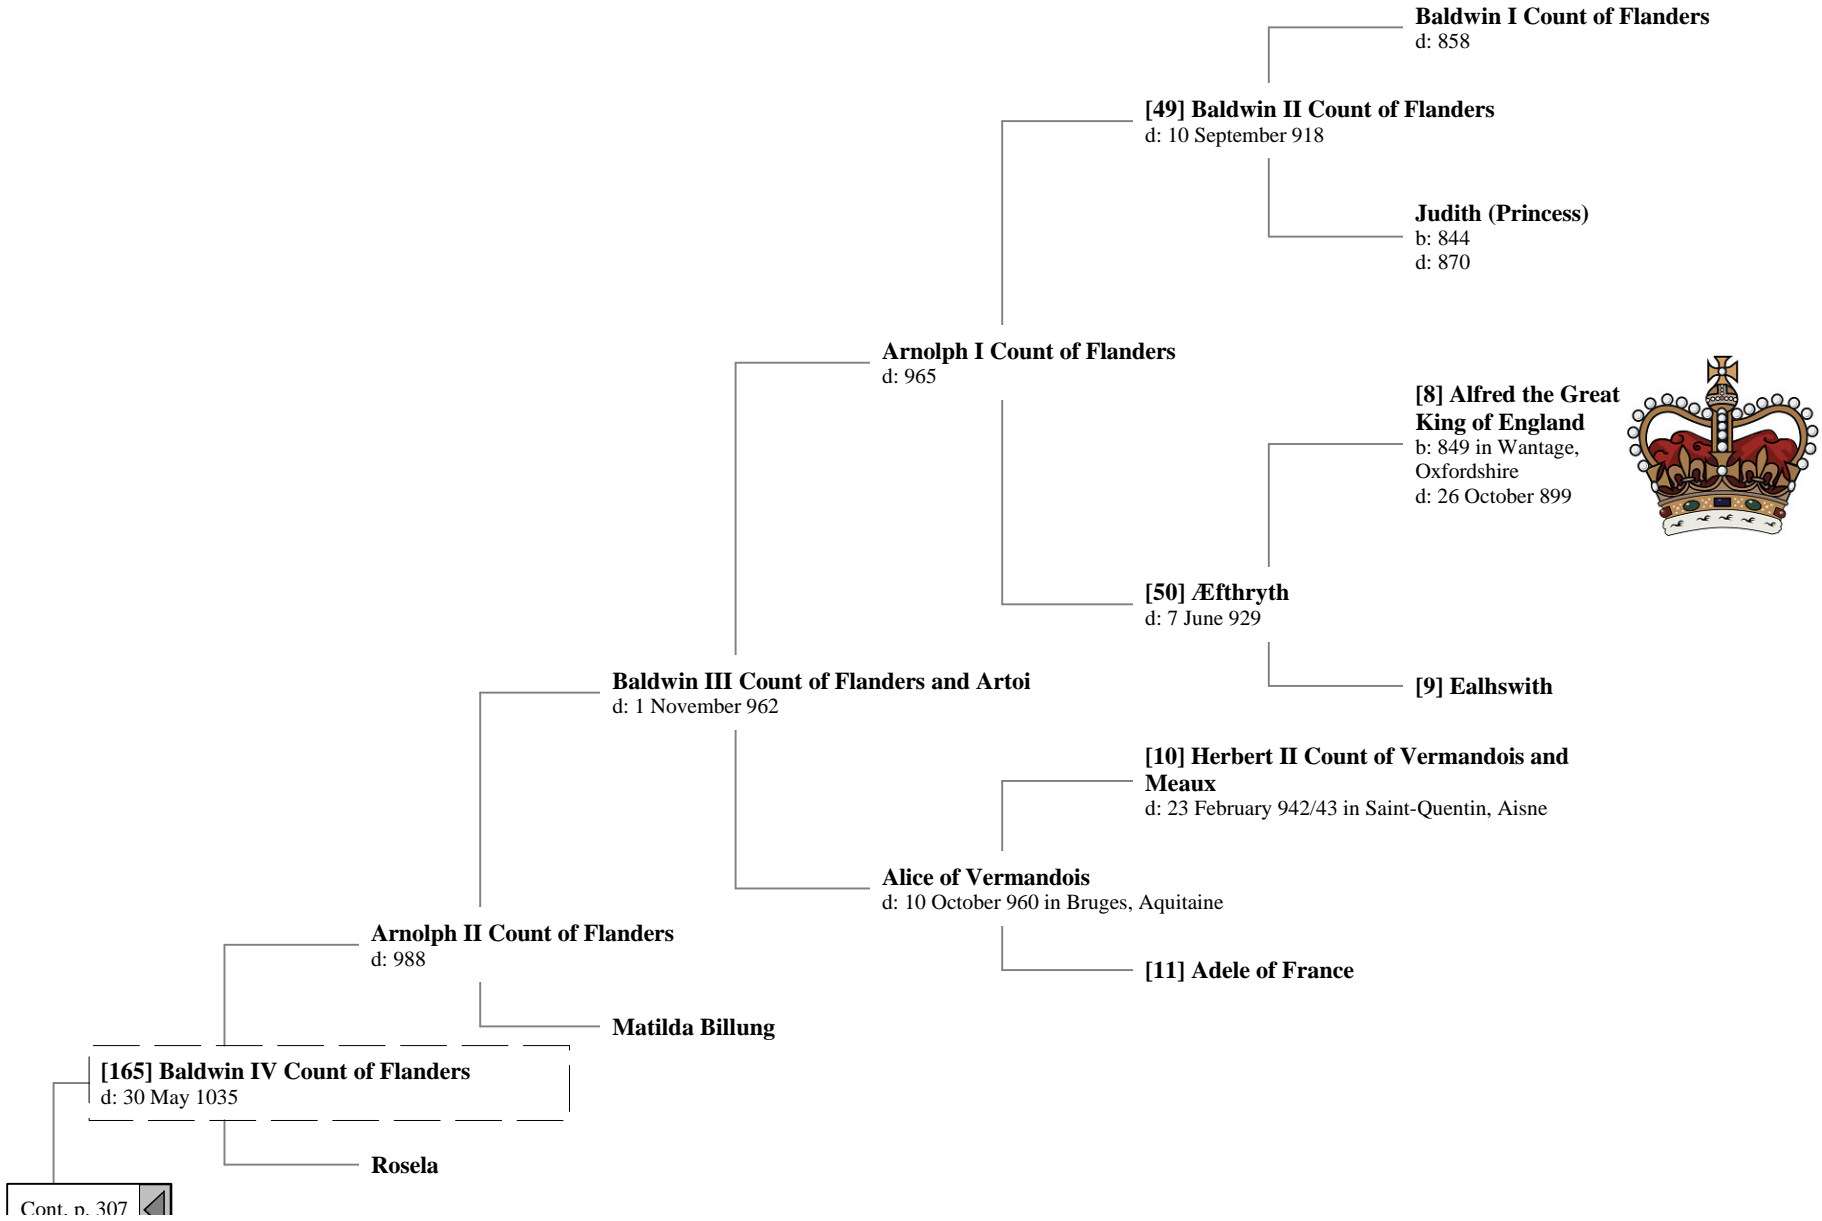

23rd Great-Grandparents

24th Great-Grandparents

Ancestors of Lilius Stewart of Shambellie (396 of 884)

23rd Great-Grandparents 24th Great-Grandparents 25th Great-Grandparents 26th Great-Grandparents 27th Great-Grandparents 28th Great-Grandparents