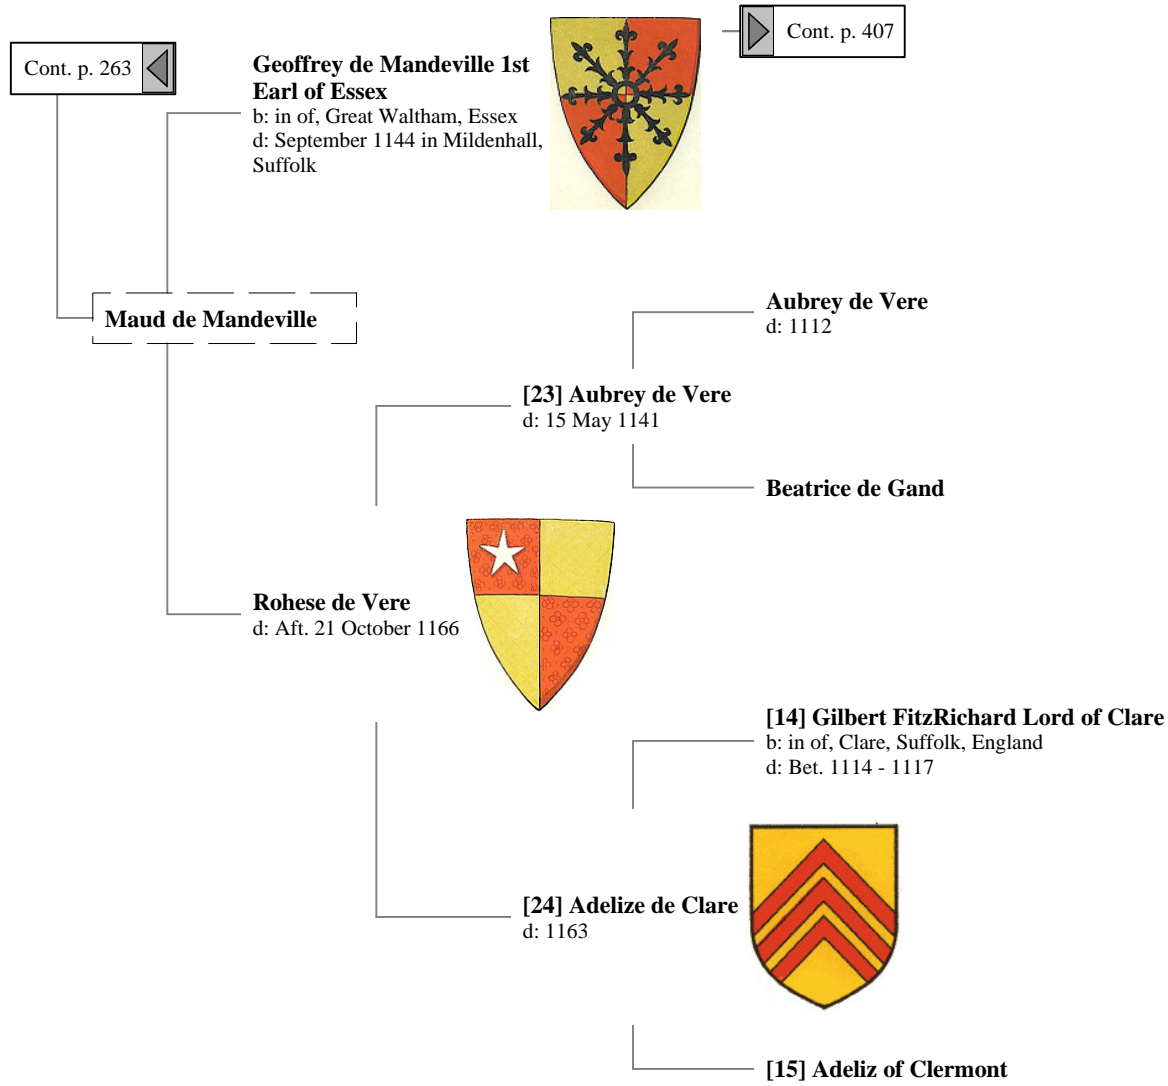

Ancestors of Lilius Stewart of Shambellie (330 of 884)

19th Great-Grandparents   20th Great-Grandparents   21st Great-Grandparents   22nd Great-Grandparents