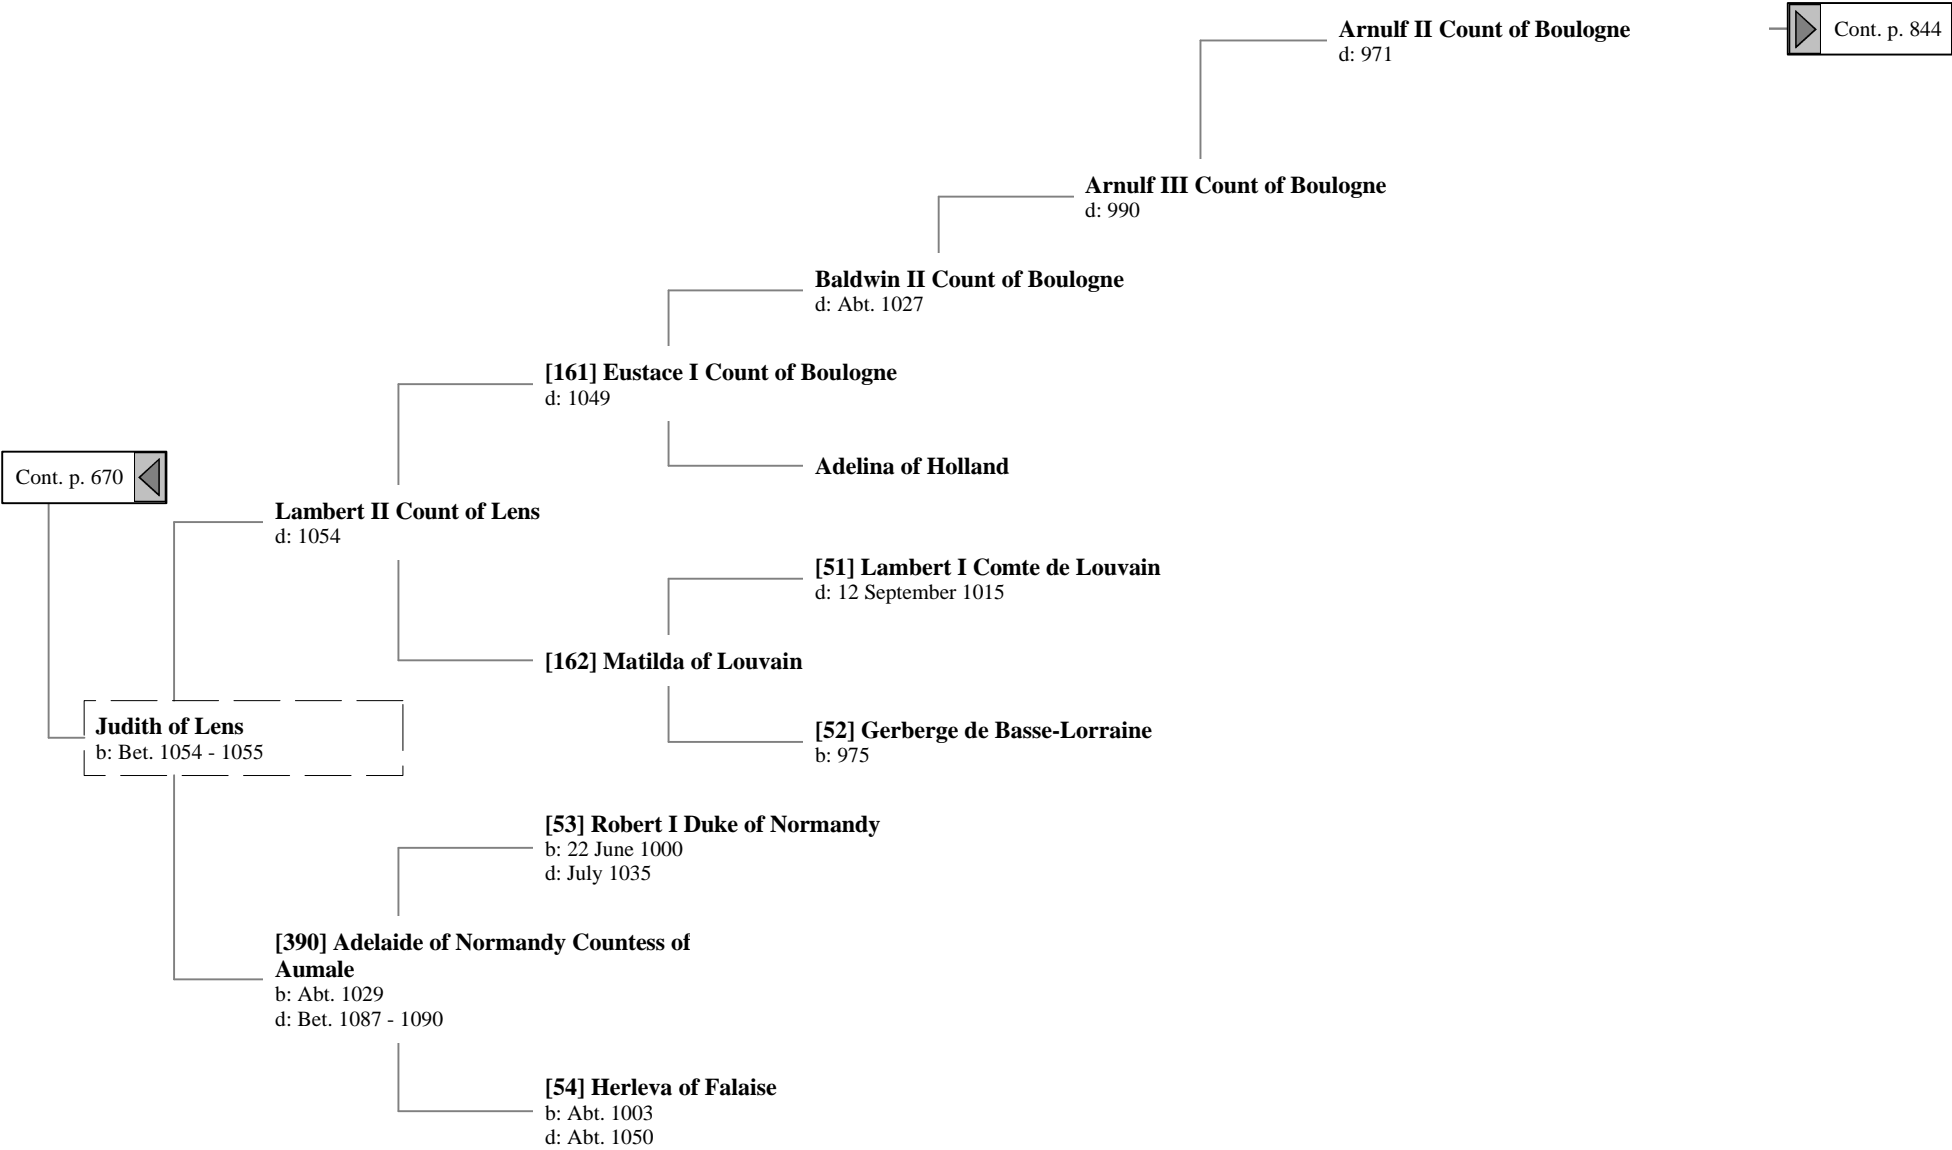

Ancestors of Lilius Stewart of Shambellie (794 of 884)

25th Great-Grandparents   26th Great-Grandparents   27th Great-Grandparents   28th Great-Grandparents   29th Great-Grandparents   30th Great-Grandparents