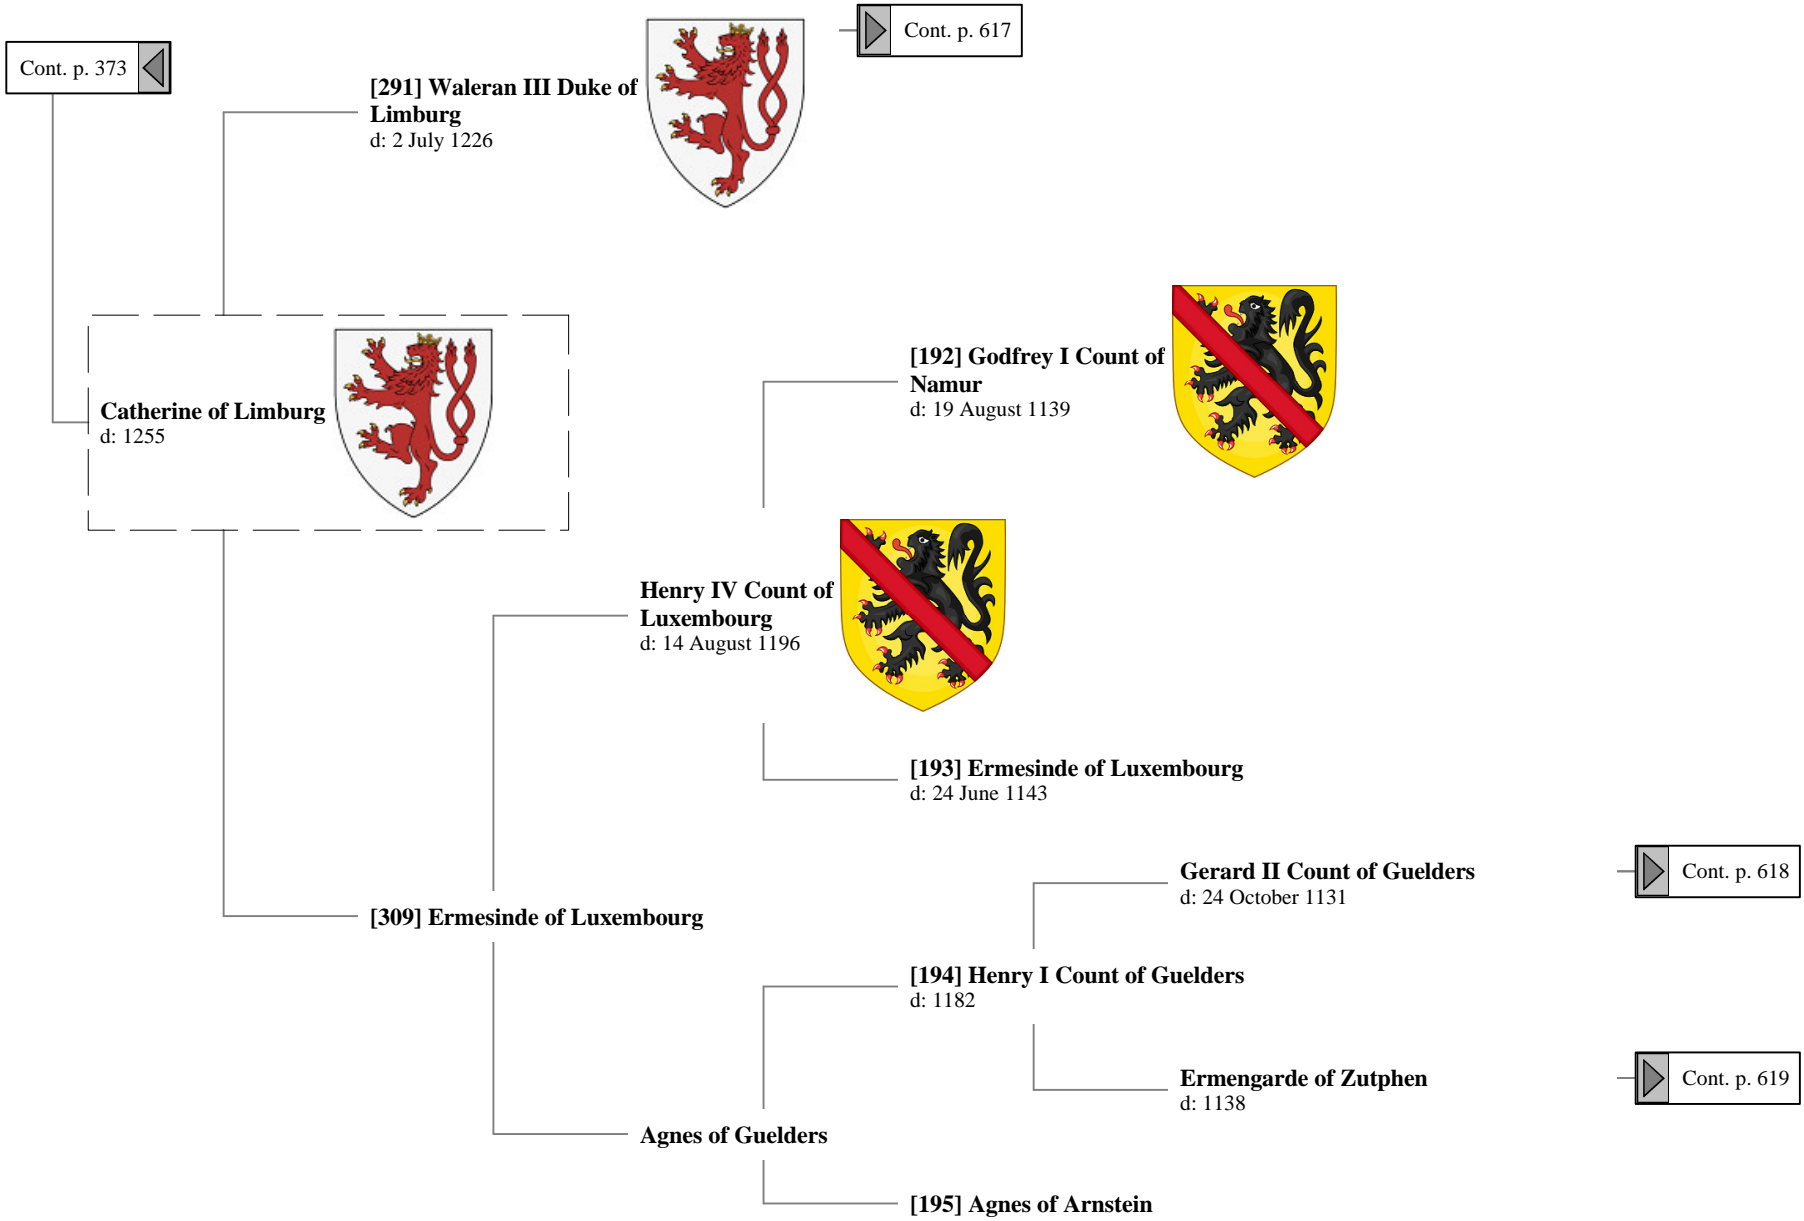

Ancestors of Lilius Stewart of Shambellie (478 of 884)

18th Great-Grandparents   19th Great-Grandparents   20th Great-Grandparents   21st Great-Grandparents   22nd Great-Grandparents