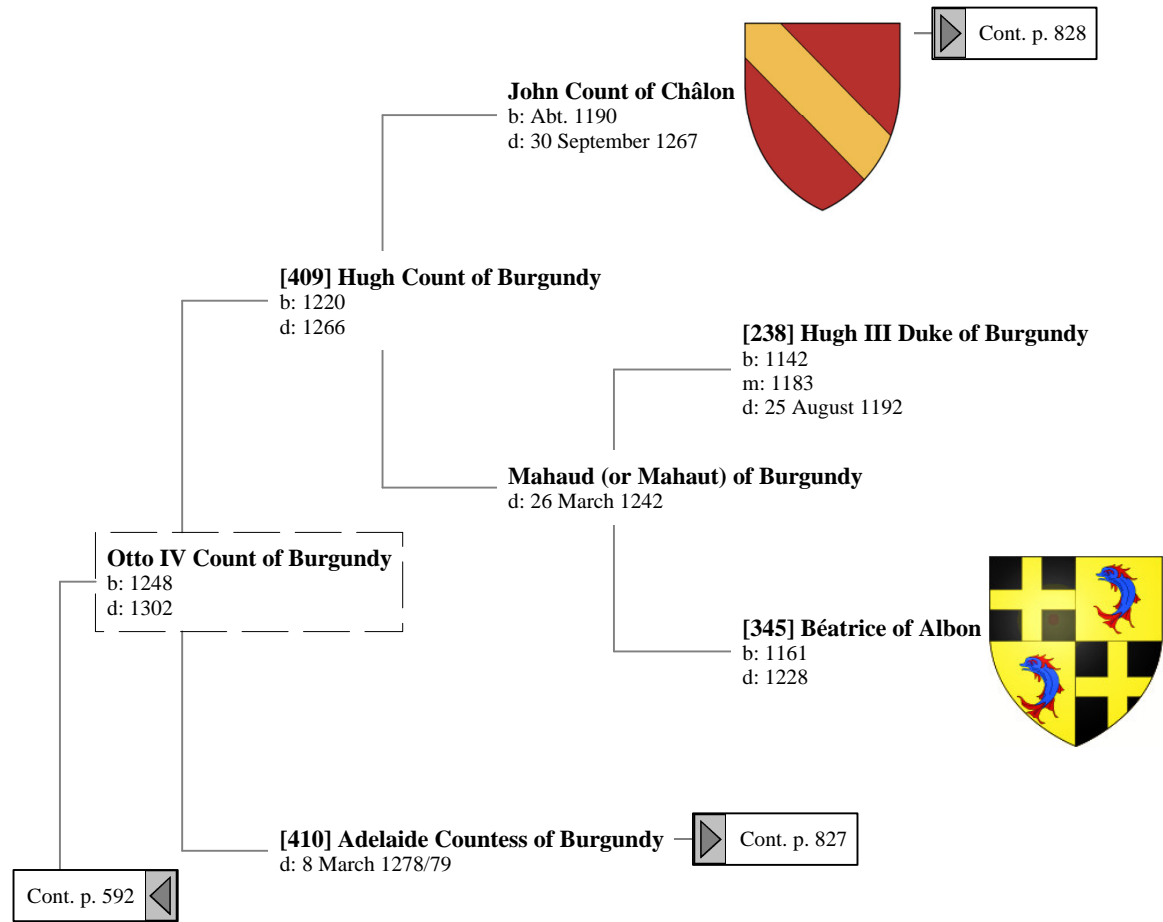

Ancestors of Lilius Stewart of Shambellie (739 of 884)

17th Great-Grandparents   18th Great-Grandparents   19th Great-Grandparents   20th Great-Grandparents