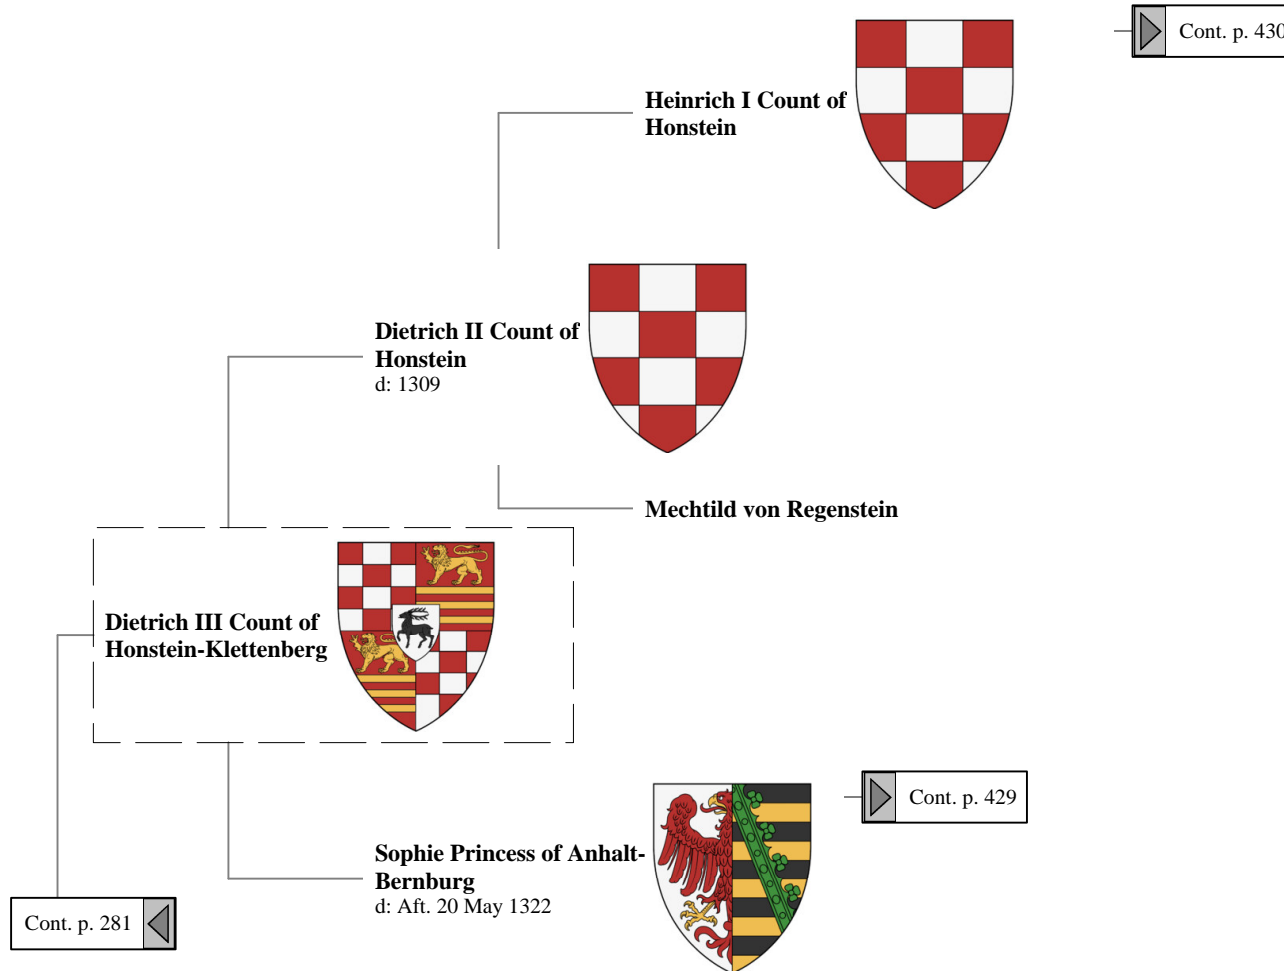

Ancestors of Lilius Stewart of Shambellie (345 of 884)

14th Great-Grandparents

15th Great-Grandparents

16th Great-Grandparents