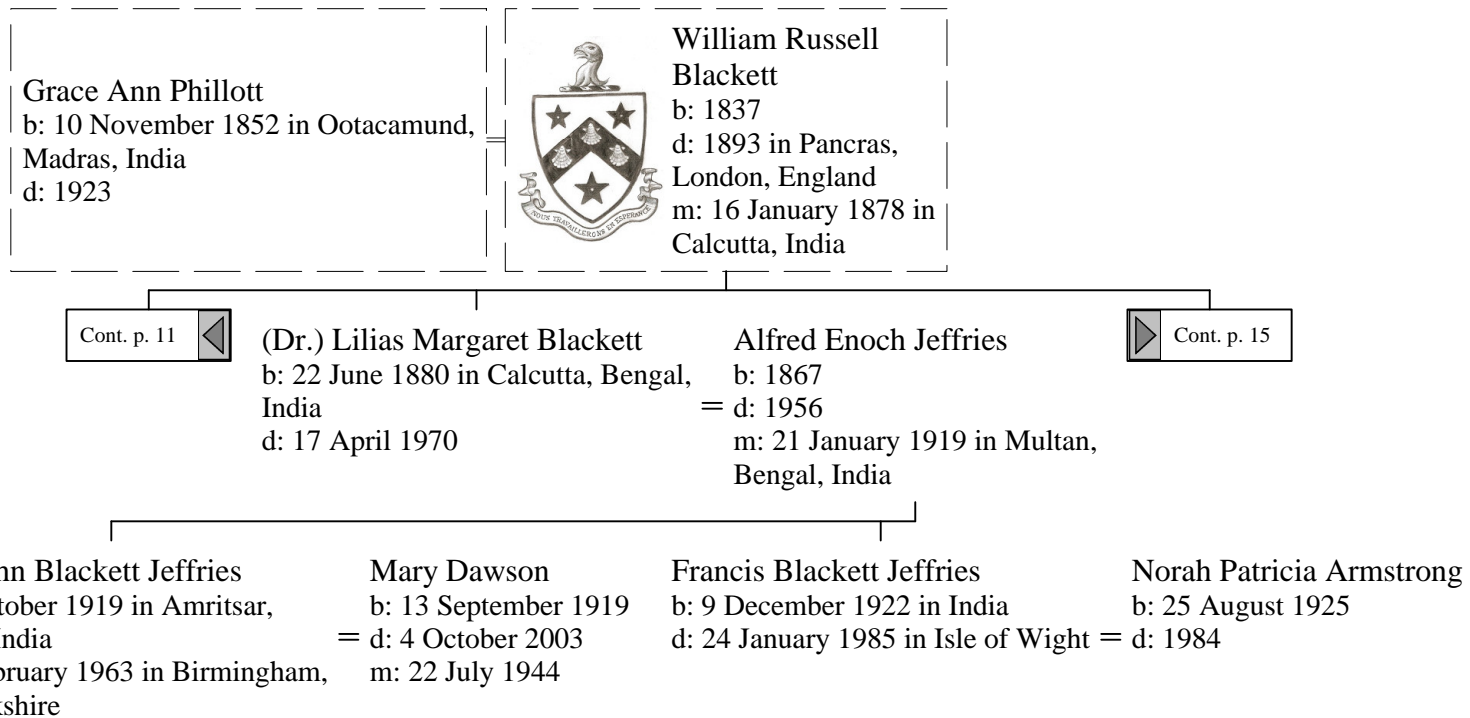

Phillott of Bath, Somerset & elsewhere (13 of 17)