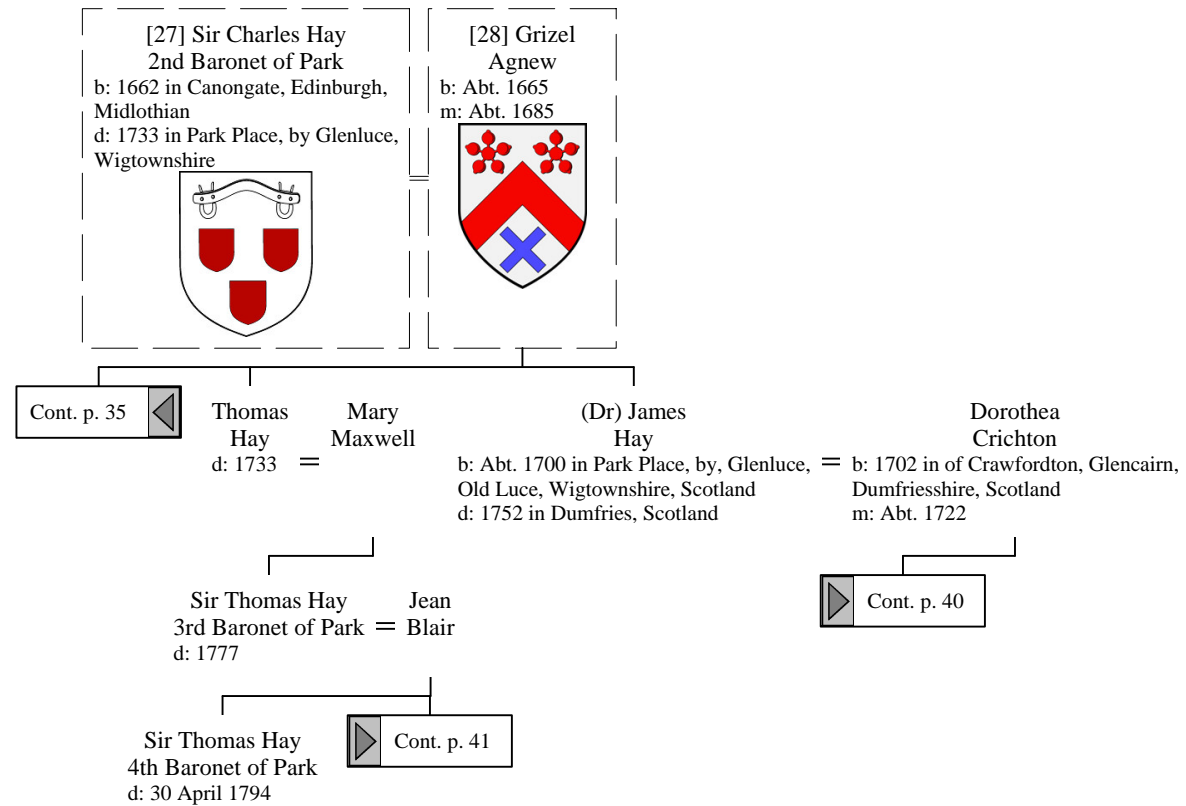

Cont. p. 26 ◀

▶ Cont. p. 38

Descent from King Edward III of England (34 of 62)

Descent from King Edward III of England (35 of 62)

<p>[25] Jean Hamilton</p> 	<p>[26] Sir Thomas Hay</p> <p>b: Abt. 1615 in of Park, Wigtownshire, Scotland m: 1632 d: Abt. 1683 in Park Place, by Glenluce, Wigtownshire, Scotland</p> 
---	---

Descent from King Edward III of England (36 of 62)

Descent from King Edward III of England (37 of 62)

Descent from King Edward III of England (38 of 62)

Descent from King Edward III of England (39 of 62)

Descent from King Edward III of England (40 of 62)

Descent from King Edward III of England (41 of 62)

Descent from King Edward III of England (42 of 62)

Descent from King Edward III of England (43 of 62)