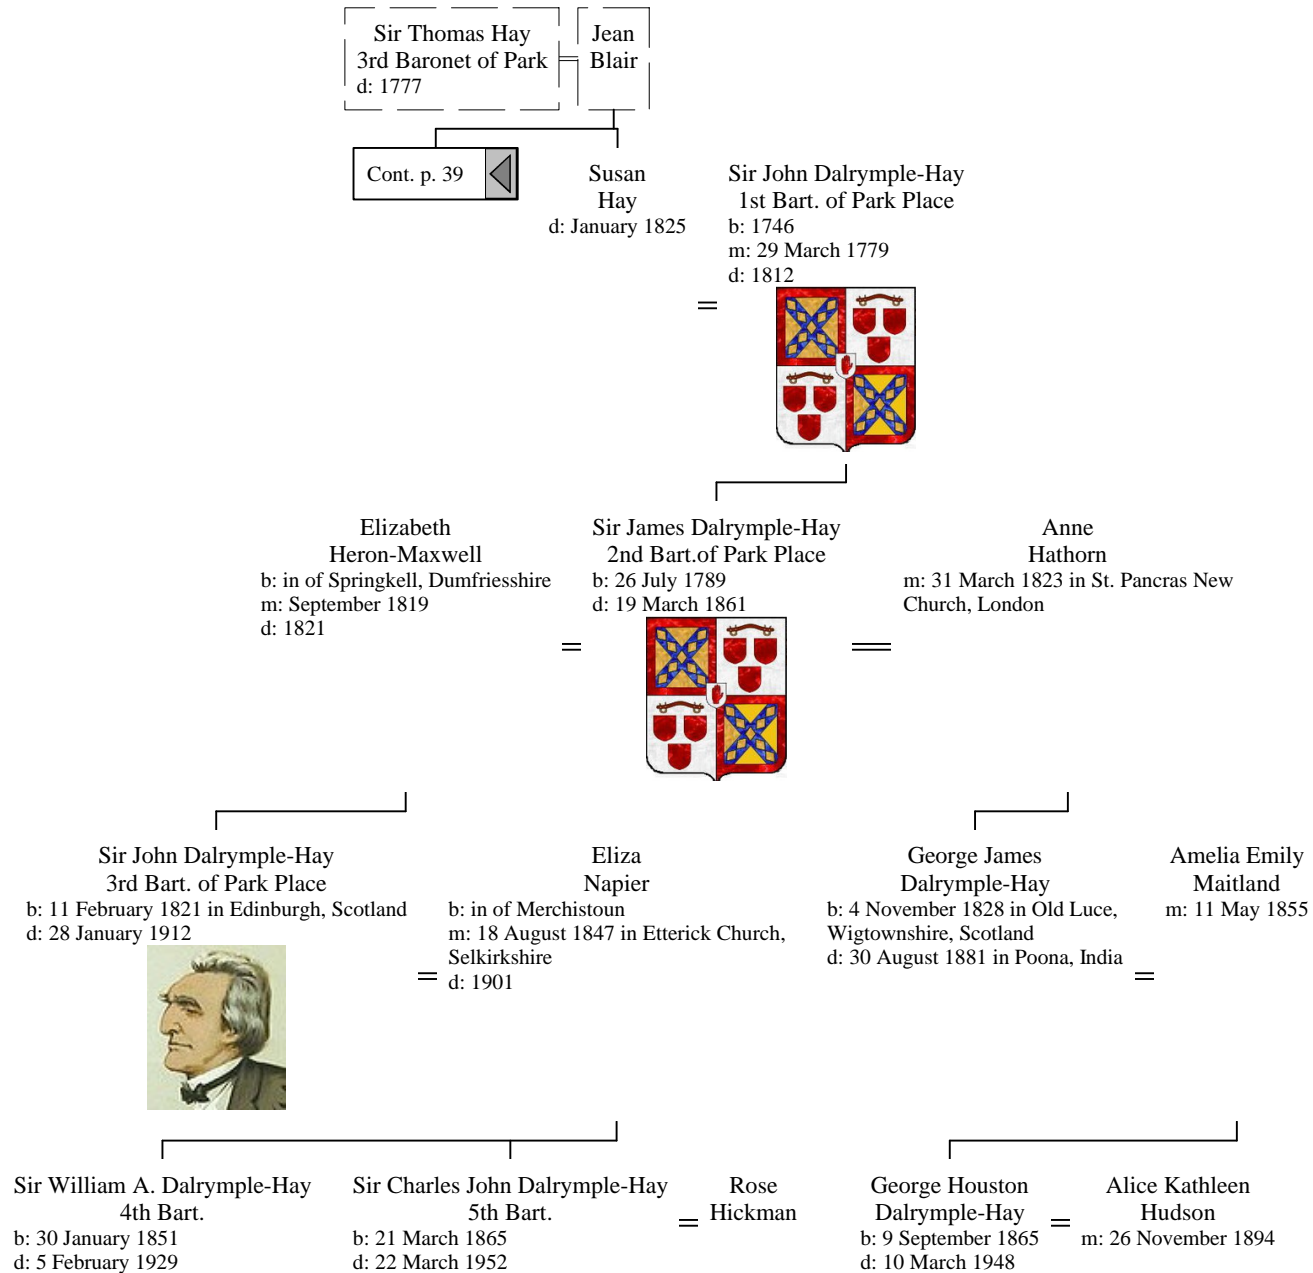

Cont. p. 26 ◀

▶ Cont. p. 38

Descent from King Edward III of England (34 of 62)

Descent from King Edward III of England (35 of 62)

<p>[25] Jean Hamilton</p> 	<p>[26] Sir Thomas Hay</p> <p>b: Abt. 1615 in of Park, Wigtownshire, Scotland m: 1632 d: Abt. 1683 in Park Place, by Glenluce, Wigtownshire, Scotland</p> 
---	---

Descent from King Edward III of England (36 of 62)

Descent from King Edward III of England (37 of 62)

Descent from King Edward III of England (38 of 62)

Descent from King Edward III of England (39 of 62)

Descent from King Edward III of England (40 of 62)

Descent from King Edward III of England (41 of 62)

Descent from King Edward III of England (42 of 62)

Descent from King Edward III of England (43 of 62)

Descent from King Edward III of England (44 of 62)

Descent from King Edward III of England (45 of 62)

Descent from King Edward III of England (46 of 62)

Descent from King Edward III of England (47 of 62)