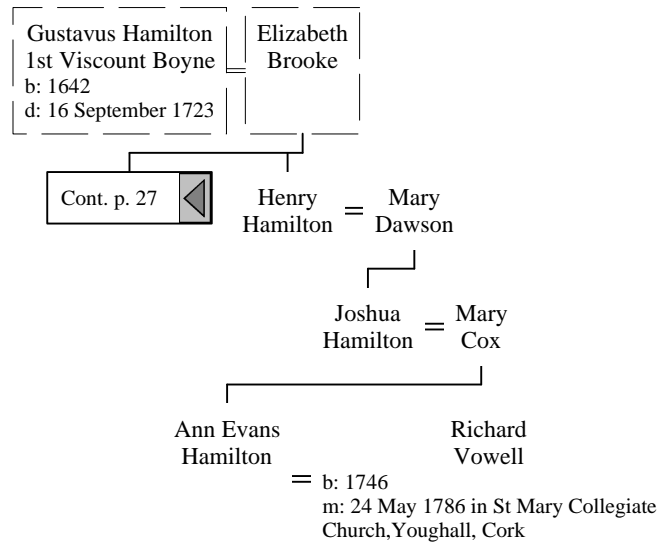

Descent from King Edward III of England (29 of 62)

Descent from King Edward III of England (30 of 62)

Descent from King Edward III of England (31 of 62)

Descent from King Edward III of England (32 of 62)

Descent from King Edward III of England (33 of 62)

<p>Charles I King of England</p> <p>b: 19 November 1600 in Dunfermline Palace d: 30 January 1648/49 in Whitehall Palace, London</p> 	<p>Henrietta Maria of France</p> <p>b: 26 December 1609 in Palace of the Louvre d: August 1669 in Chateau of St Colombes</p> 
--	---

Cont. p. 26 ◀

▶ Cont. p. 38

Descent from King Edward III of England (34 of 62)

Descent from King Edward III of England (35 of 62)

<p>[25] Jean Hamilton</p> 	<p>[26] Sir Thomas Hay</p> <p>b: Abt. 1615 in of Park, Wigtownshire, Scotland m: 1632 d: Abt. 1683 in Park Place, by Glenluce, Wigtownshire, Scotland</p> 
---	---