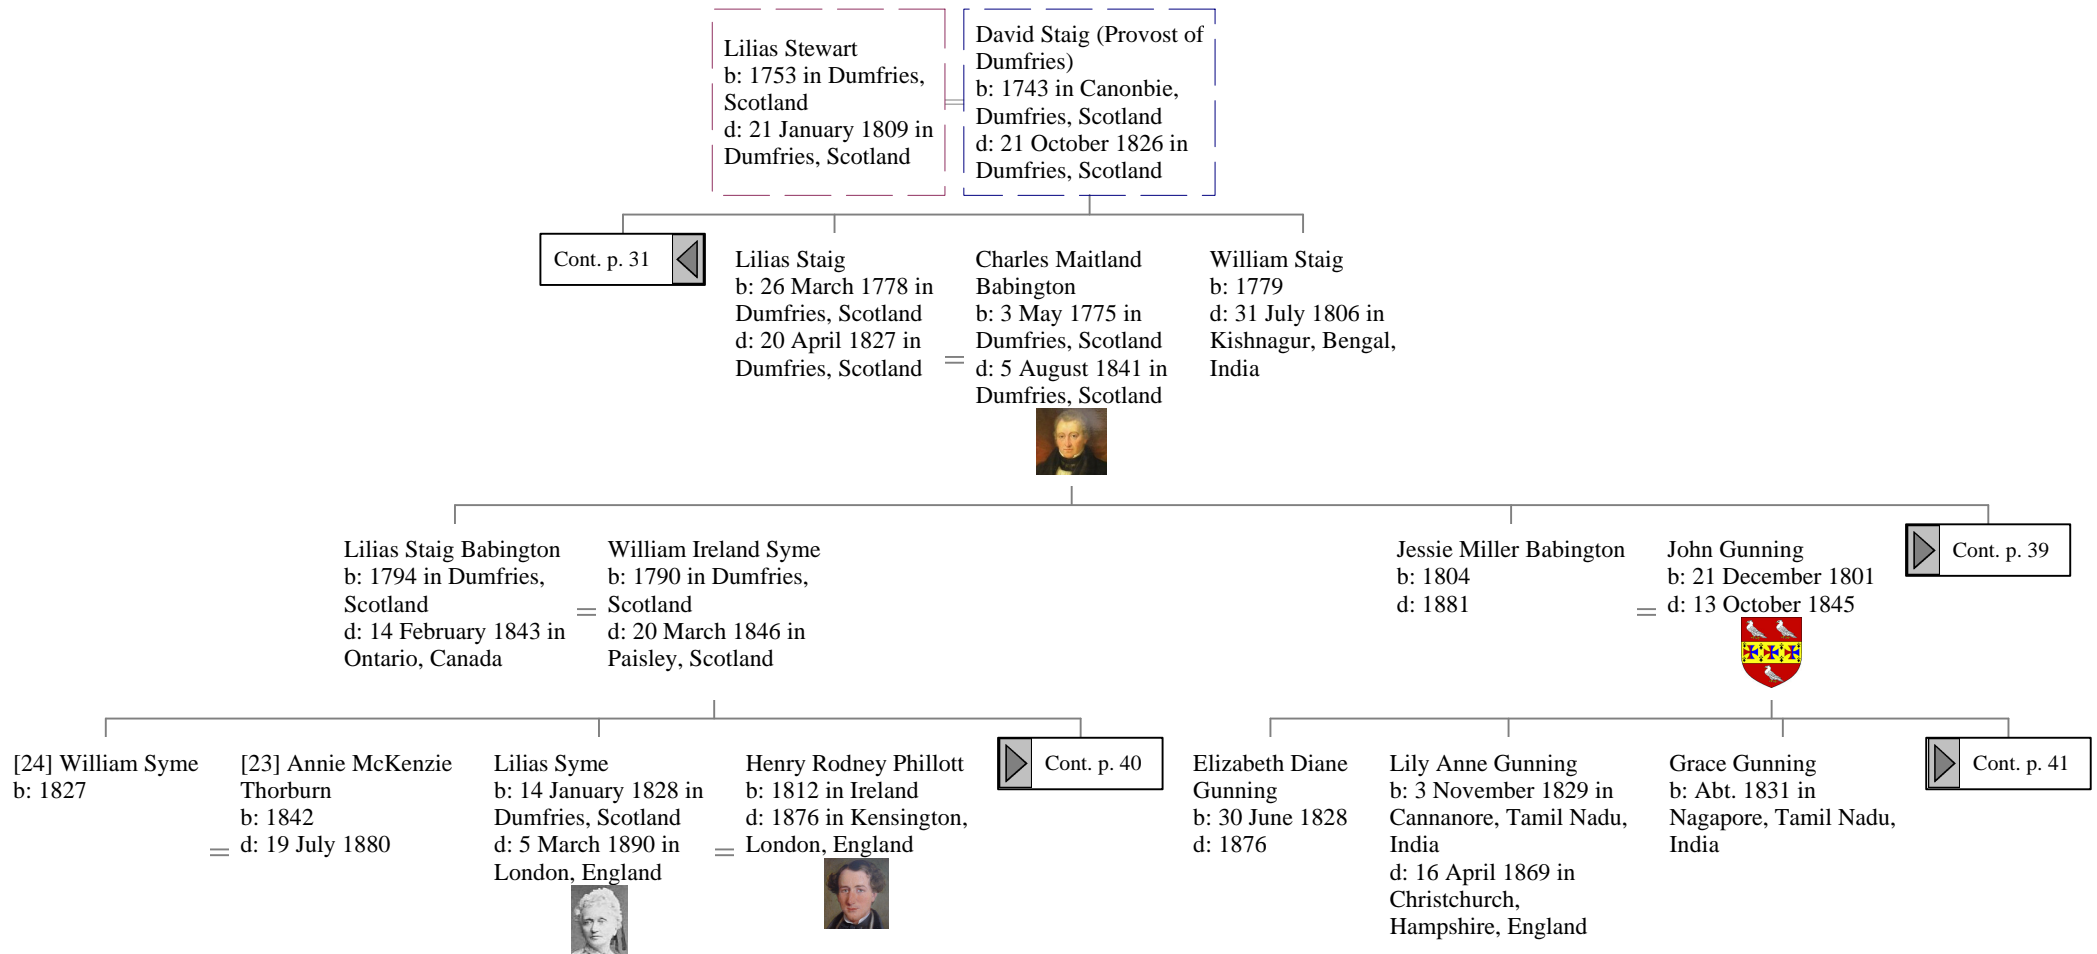

Selected descendants of William the Lion through his illegitimate daughter Ada Fitzwilliam (35 of 42)