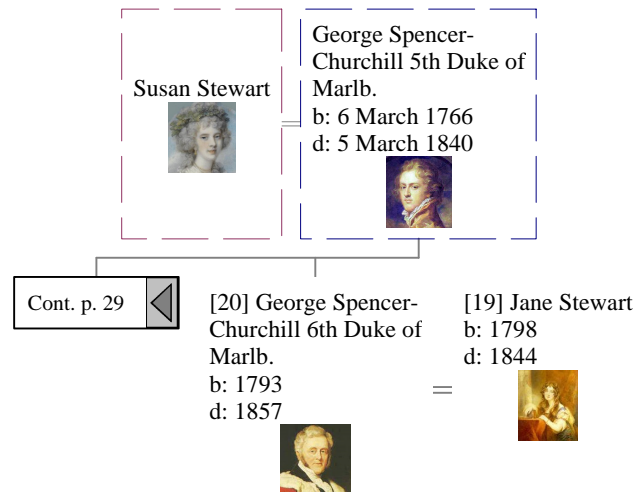

# Selected descendants of William the Lion through his illegitimate daughter Ada Fitzwilliam (29 of 42)

Sir John Stewart 7th Earl of Galloway b: 1736 d: 1806 	Anne Dashwood b: 1743 d: 1830 
---	--

**Selected descendants of William the Lion through his illegitimate daughter Ada Fitzwilliam (30 of 42)**

# Selected descendants of William the Lion through his illegitimate daughter Ada Fitzwilliam (31 of 42)

**Selected descendants of William the Lion through his illegitimate daughter Ada Fitzwilliam (32 of 42)**

**Selected descendants of William the Lion through his illegitimate daughter Ada Fitzwilliam (33 of 42)**