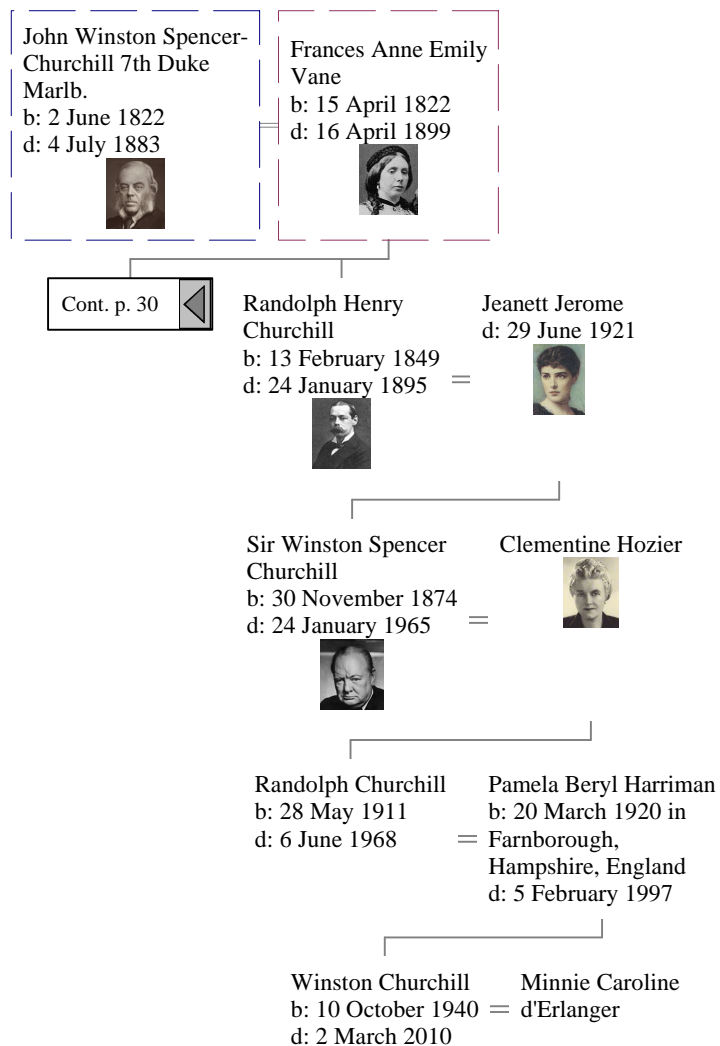

# Selected descendants of William the Lion through his illegitimate daughter Ada Fitzwilliam (29 of 42)

Sir John Stewart 7th Earl of Galloway b: 1736 d: 1806 	Anne Dashwood b: 1743 d: 1830 
---	--

**Selected descendants of William the Lion through his illegitimate daughter Ada Fitzwilliam (30 of 42)**

# Selected descendants of William the Lion through his illegitimate daughter Ada Fitzwilliam (31 of 42)

**Selected descendants of William the Lion through his illegitimate daughter Ada Fitzwilliam (32 of 42)**

**Selected descendants of William the Lion through his illegitimate daughter Ada Fitzwilliam (33 of 42)**

# Selected descendants of William the Lion through his illegitimate daughter Ada Fitzwilliam (34 of 42)