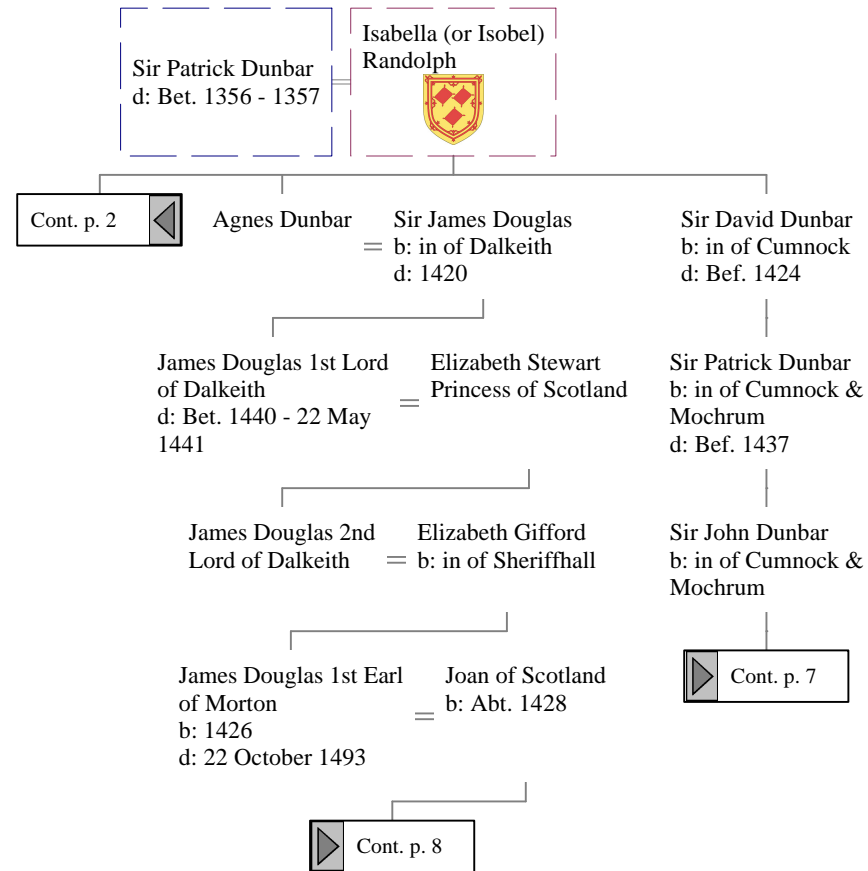

# Selected descendants of William the Lion through his illegitimate daughter Ada Fitzwilliam (1 of 42)

The blue line shows the descent of Lilius Stewart from William "the Lion", King of Scotland.

# Selected descendants of William the Lion through his illegitimate daughter Ada Fitzwilliam (2 of 42)

**Selected descendants of William the Lion through his illegitimate daughter Ada Fitzwilliam (3 of 42)**

## Selected descendants of William the Lion through his illegitimate daughter Ada Fitzwilliam (4 of 42)

**Selected descendants of William the Lion through his illegitimate daughter Ada Fitzwilliam (5 of 42)**

# Selected descendants of William the Lion through his illegitimate daughter Ada Fitzwilliam (6 of 42)

**Selected descendants of William the Lion through his illegitimate daughter Ada Fitzwilliam (7 of 42)**