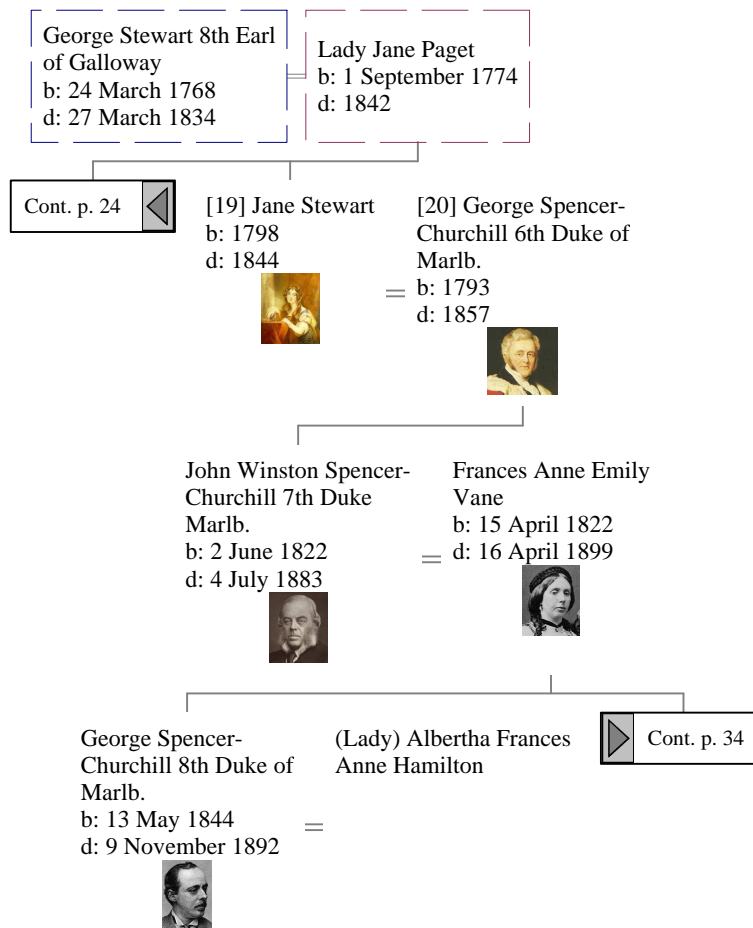

# Selected descendants of William the Lion through his illegitimate daughter Ada Fitzwilliam (27 of 42)

## Selected descendants of William the Lion through his illegitimate daughter Ada Fitzwilliam (28 of 42)

# Selected descendants of William the Lion through his illegitimate daughter Ada Fitzwilliam (29 of 42)

Sir John Stewart 7th Earl of Galloway b: 1736 d: 1806 	Anne Dashwood b: 1743 d: 1830 
---	--

**Selected descendants of William the Lion through his illegitimate daughter Ada Fitzwilliam (30 of 42)**

# Selected descendants of William the Lion through his illegitimate daughter Ada Fitzwilliam (31 of 42)

**Selected descendants of William the Lion through his illegitimate daughter Ada Fitzwilliam (32 of 42)**