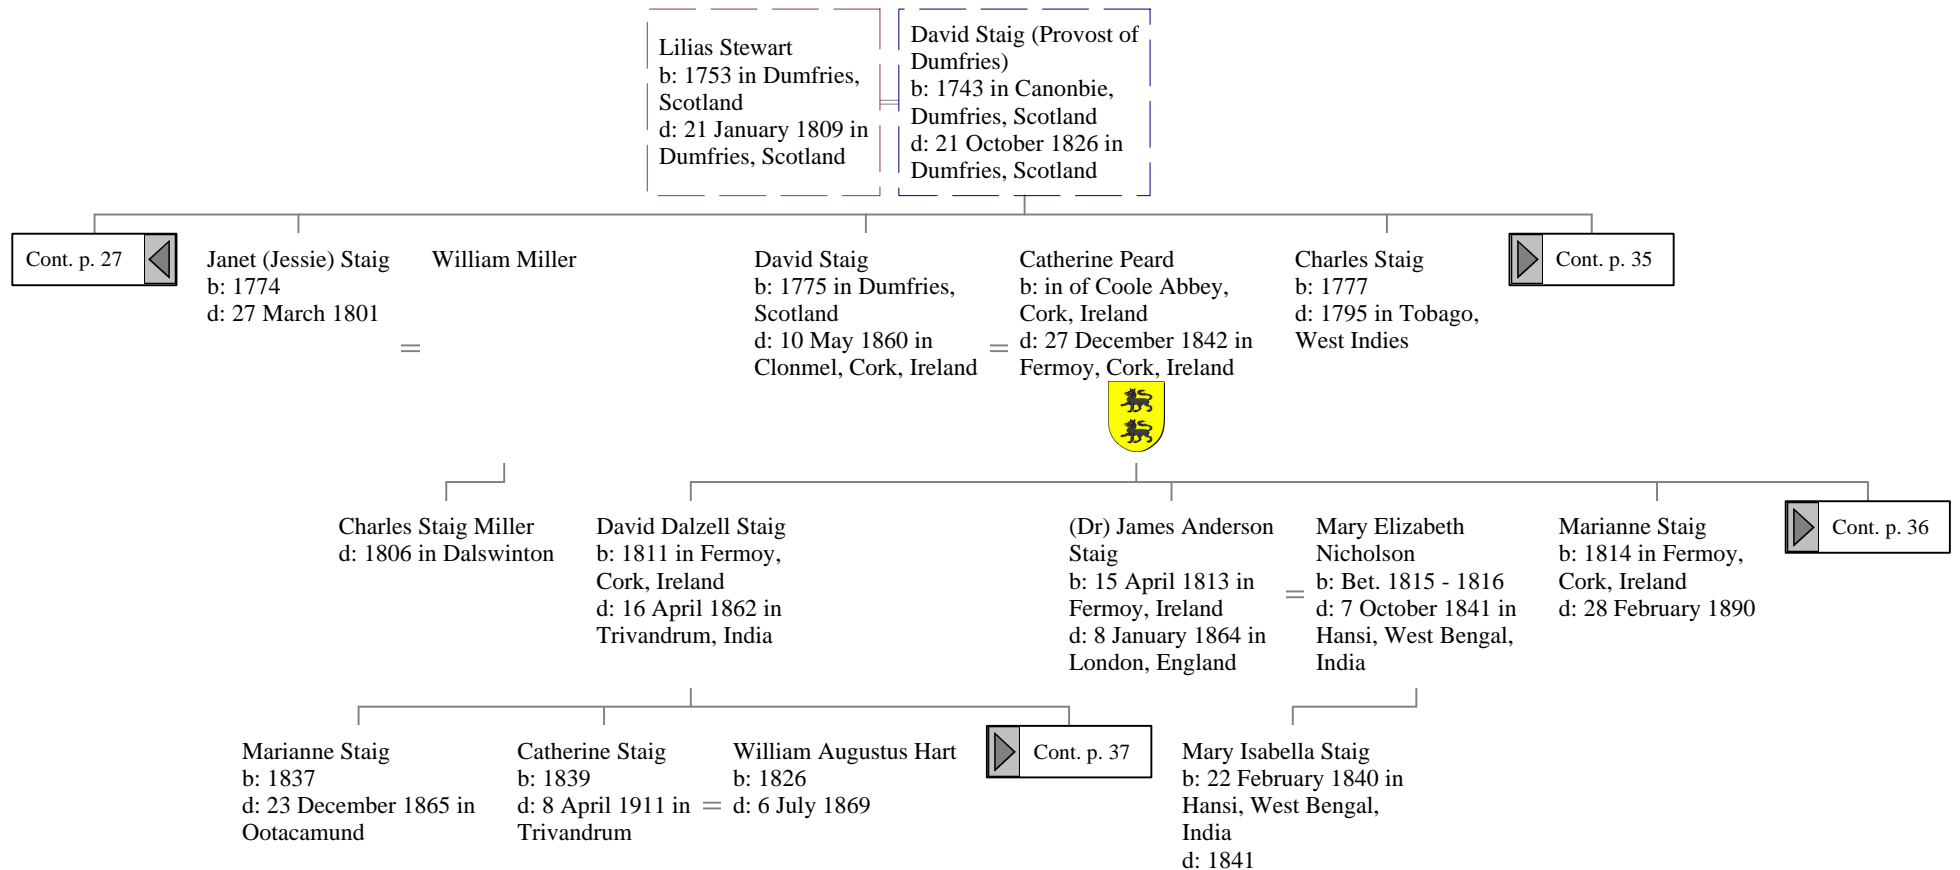

## Selected descendants of William the Lion through his illegitimate daughter Ada Fitzwilliam (28 of 42)

# Selected descendants of William the Lion through his illegitimate daughter Ada Fitzwilliam (29 of 42)

Sir John Stewart 7th Earl of Galloway b: 1736 d: 1806 	Anne Dashwood b: 1743 d: 1830 
---	--

**Selected descendants of William the Lion through his illegitimate daughter Ada Fitzwilliam (30 of 42)**

# Selected descendants of William the Lion through his illegitimate daughter Ada Fitzwilliam (31 of 42)

**Selected descendants of William the Lion through his illegitimate daughter Ada Fitzwilliam (32 of 42)**

**Selected descendants of William the Lion through his illegitimate daughter Ada Fitzwilliam (33 of 42)**