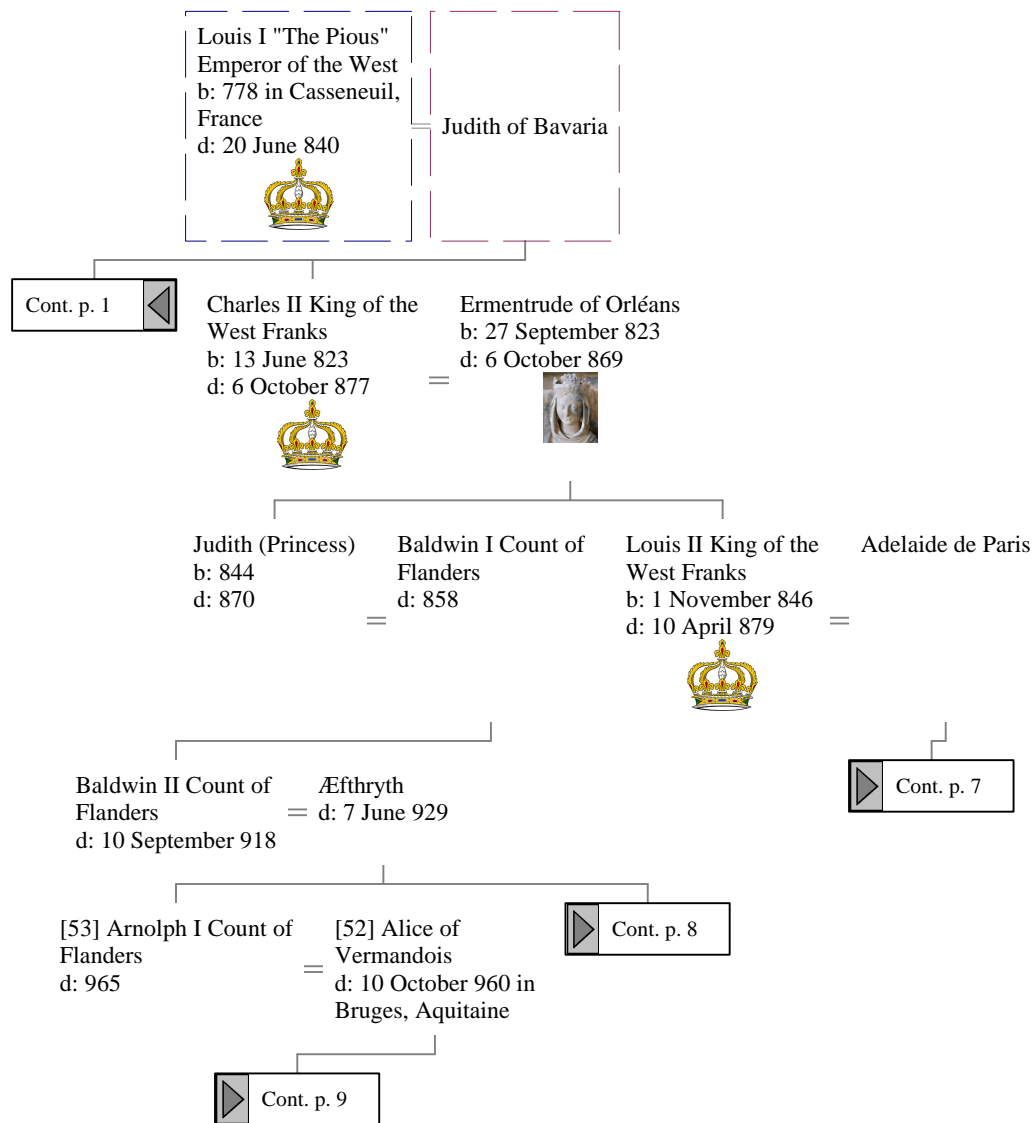

# Selected descendants of Charlemagne to the 13th century (1 of 62)

The blue line shows William "the Lion", King of Scotland's descent from Charlemagne.

## Selected descendants of Charlemagne to the 13th century (2 of 62)

## Selected descendants of Charlemagne to the 13th century (3 of 62)