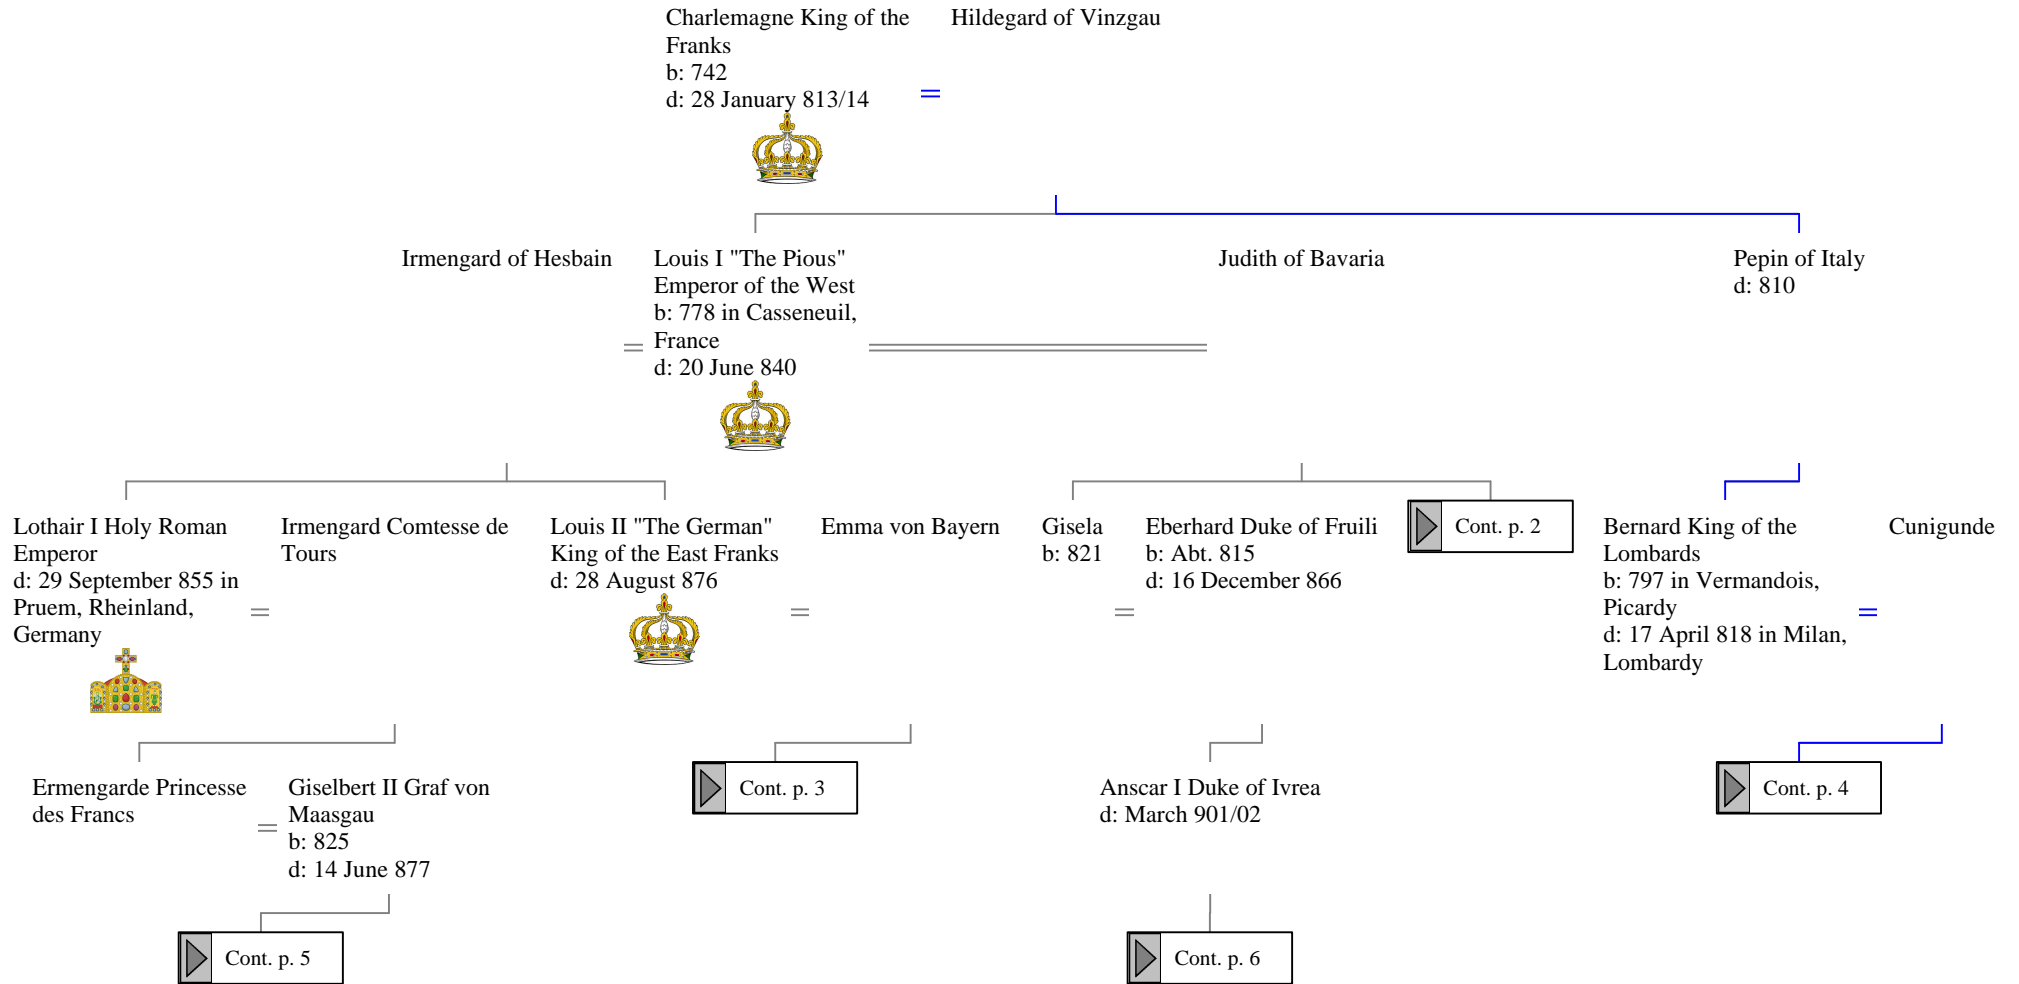

# Selected descendants of Charlemagne to the 13th century (1 of 62)

The blue line shows William "the Lion", King of Scotland's descent from Charlemagne.

## Selected descendants of Charlemagne to the 13th century (2 of 62)

## Selected descendants of Charlemagne to the 13th century (3 of 62)