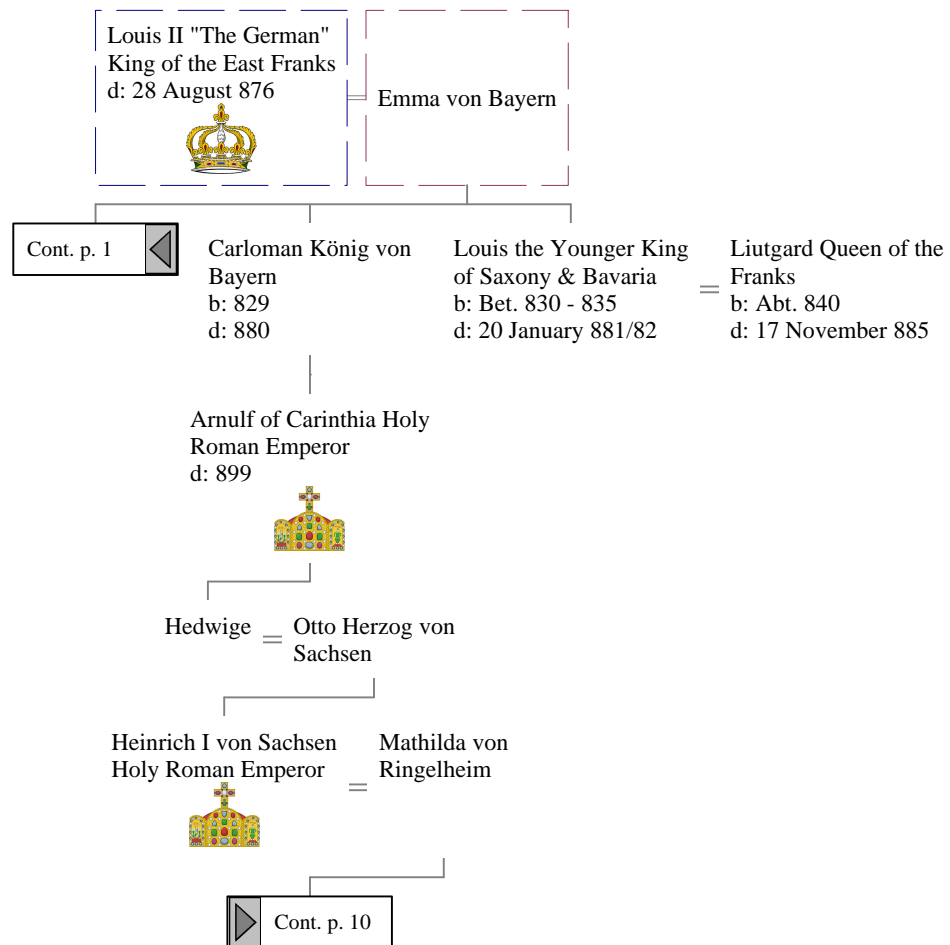

# Selected descendants of Charlemagne to the 13th century (1 of 62)

The blue line shows William "the Lion", King of Scotland's descent from Charlemagne.

## Selected descendants of Charlemagne to the 13th century (2 of 62)

## Selected descendants of Charlemagne to the 13th century (3 of 62)