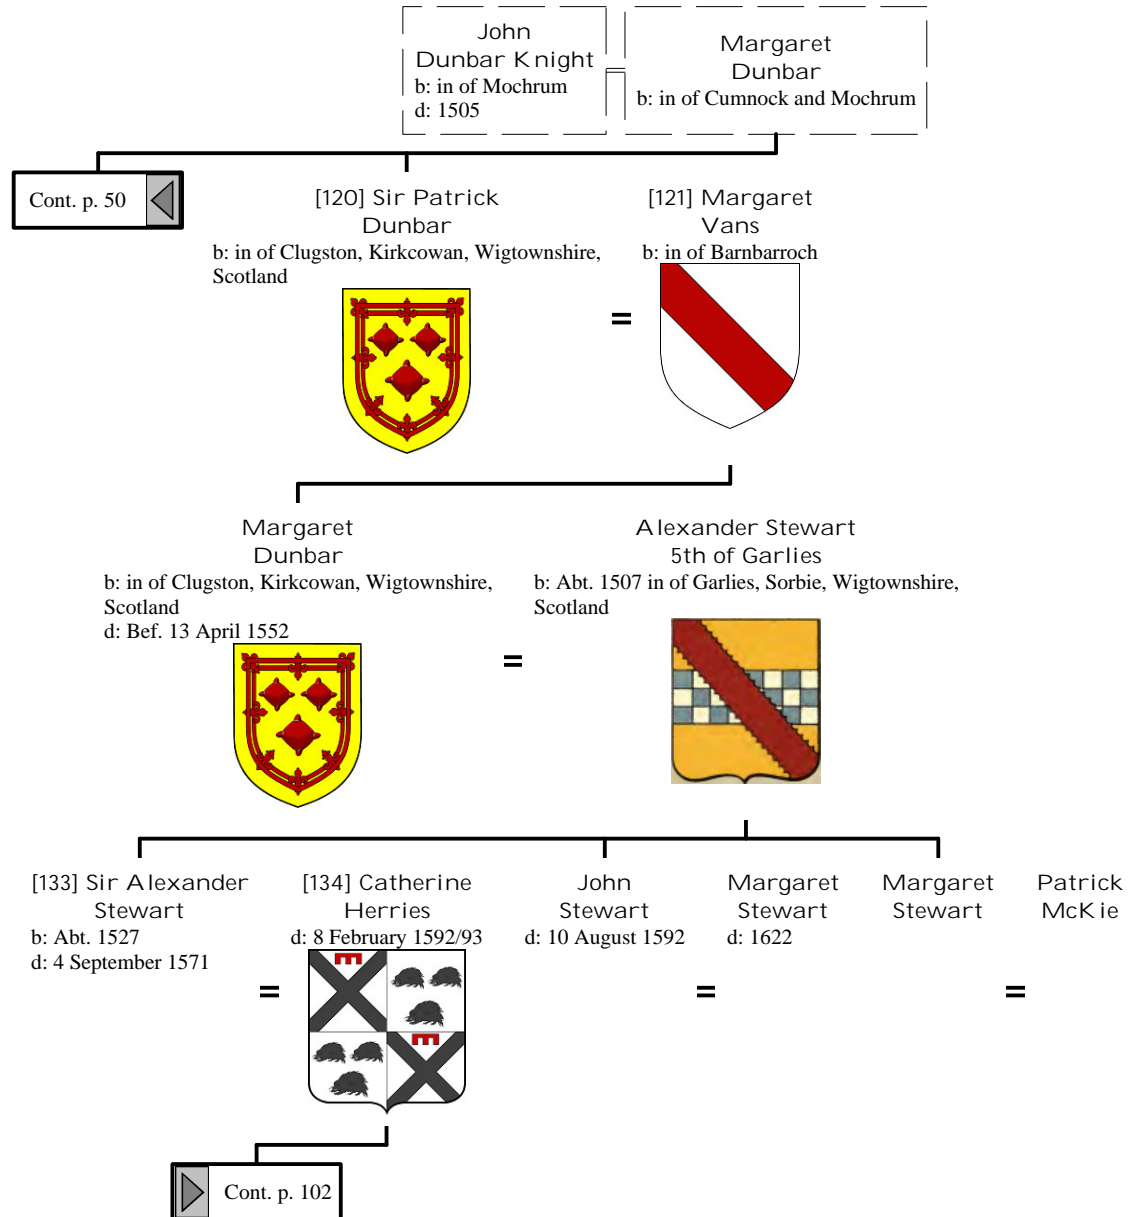

[22] John Stewart
2nd Earl of Atholl
d: Bet. 1520 - 1522

Cont. p. 99

Cont. p. 100

Selected descendants of Henry I, King of France (71 of 172)

Selected descendants of Henry I, King of France (72 of 172)

Selected descendants of Henry I, King of France (73 of 172)