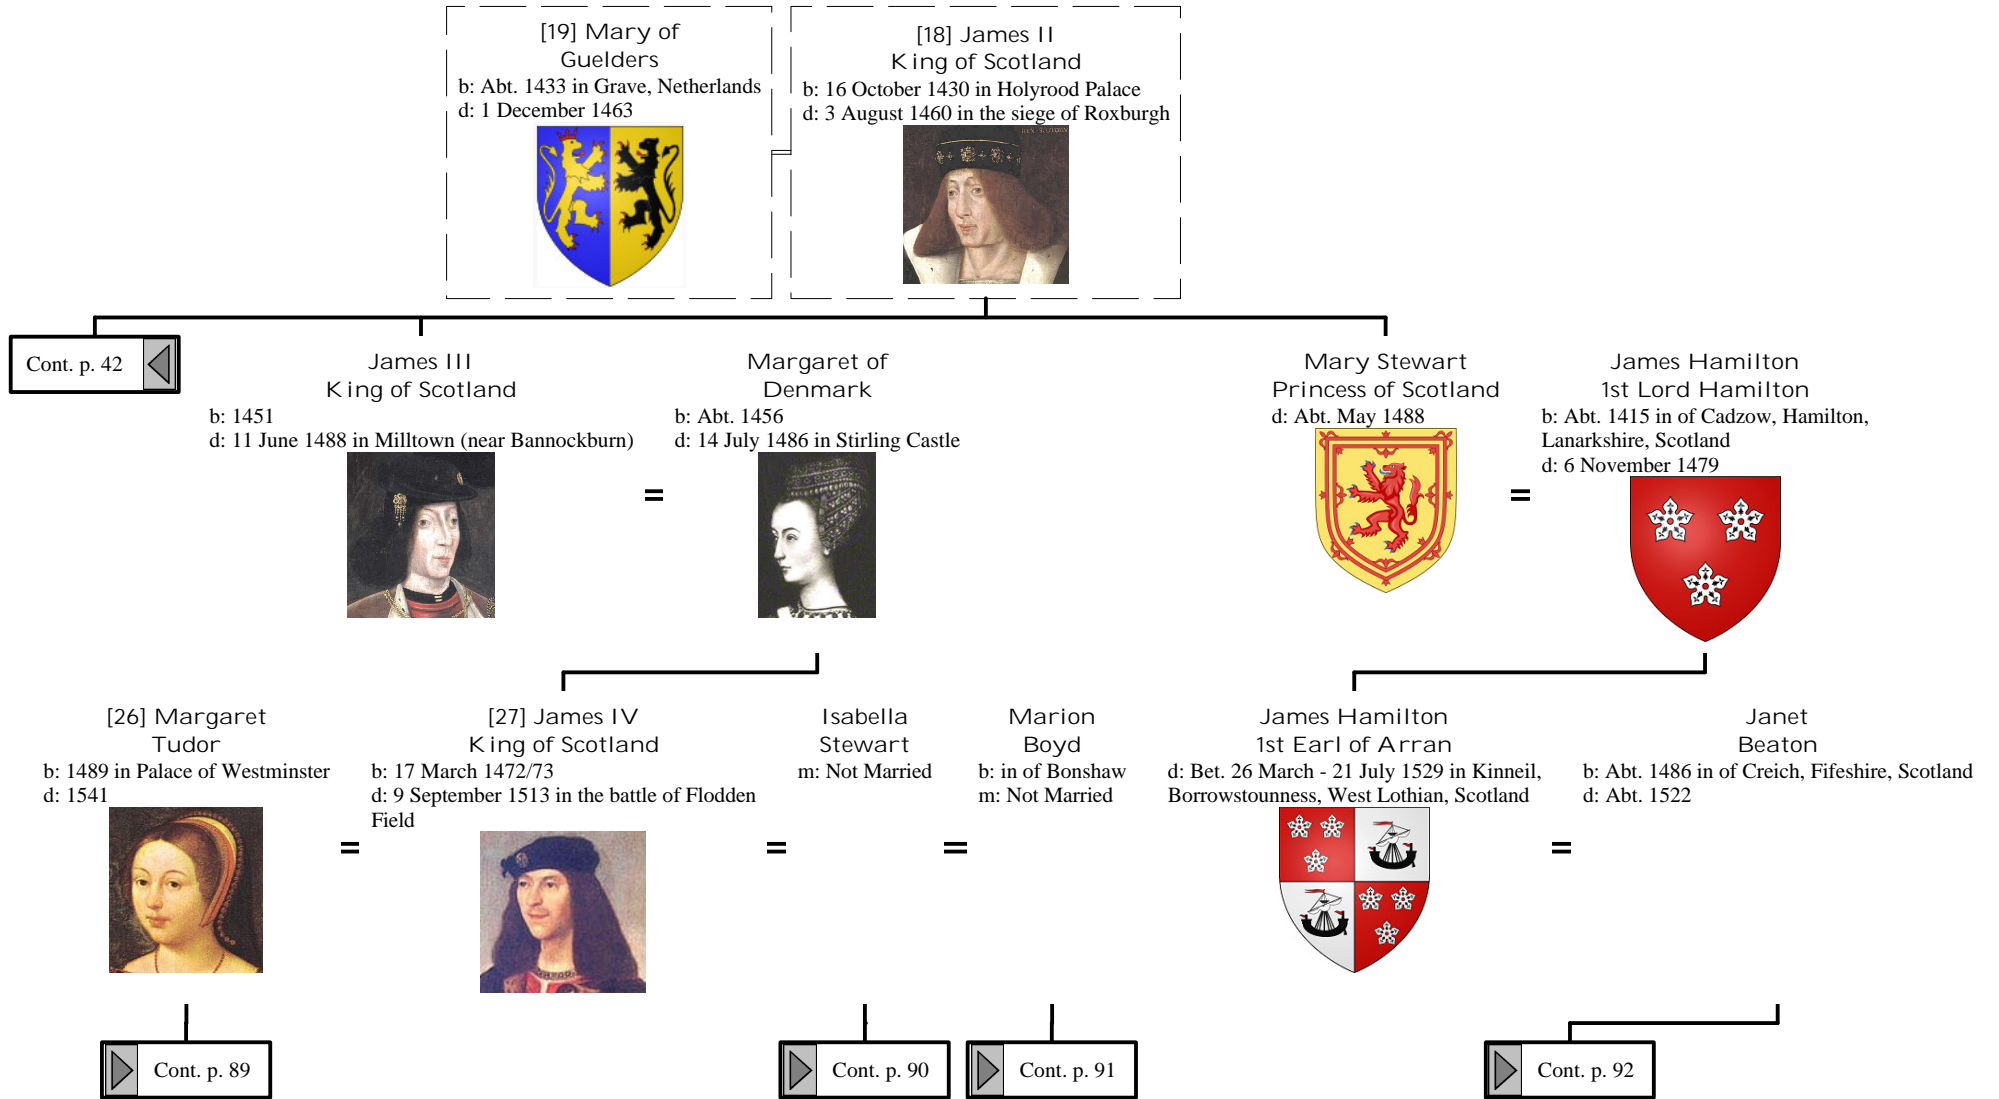

Selected descendants of Henry I, King of France (66 of 172)