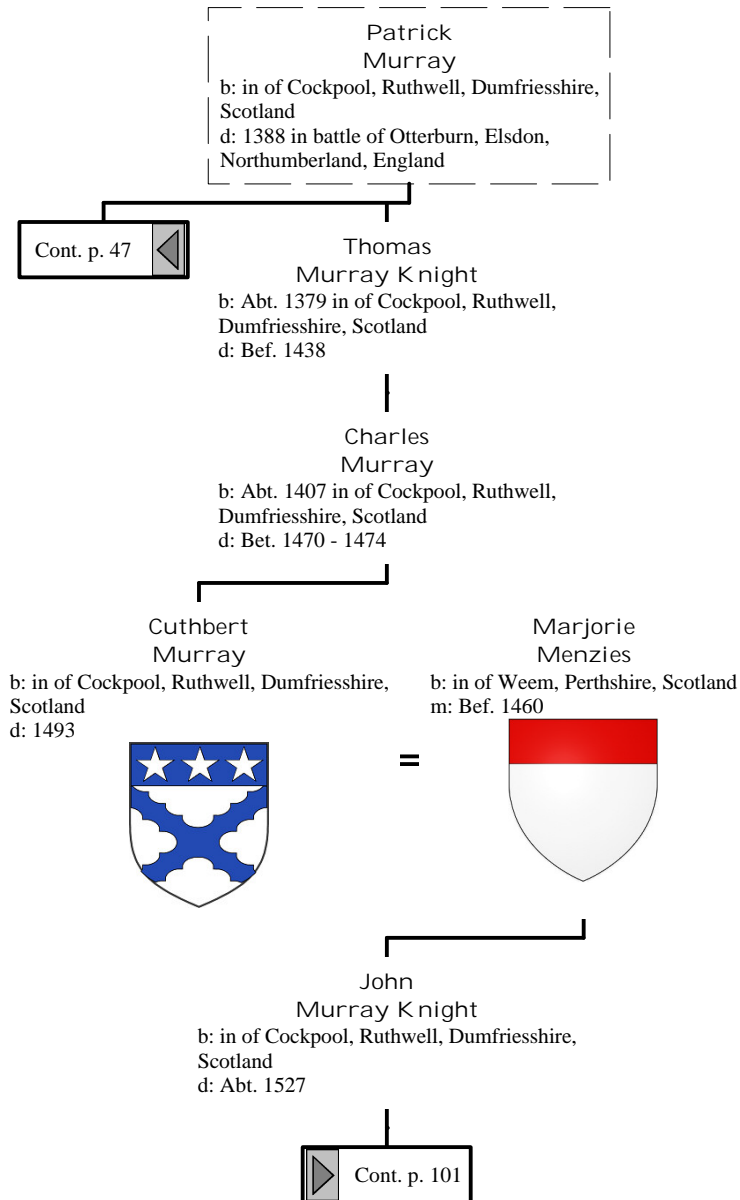

Selected descendants of Henry I, King of France (71 of 172)