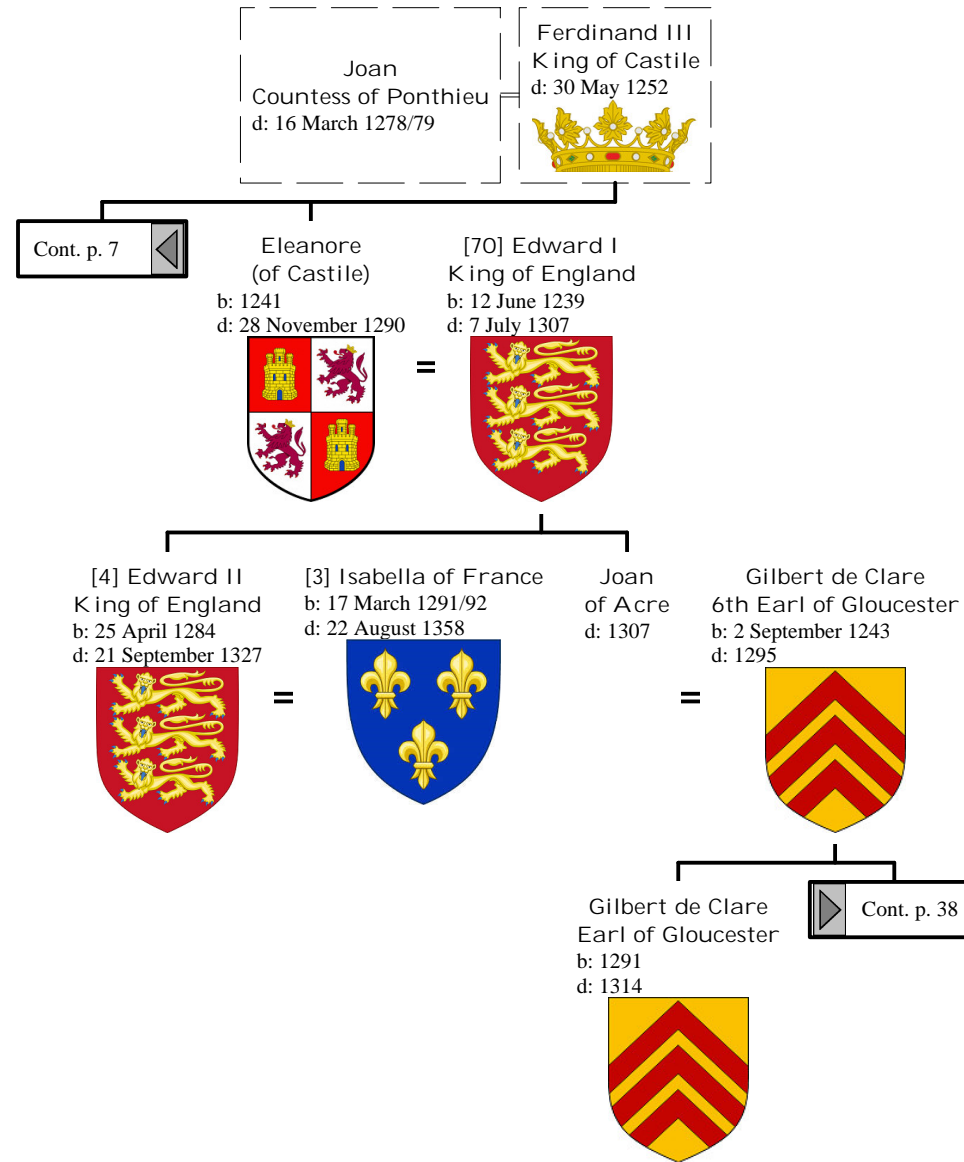

Matilda of Brabant
m: 14 June 1237
d: 29 September 1288

Cont. p. 35

Maria of Brabant
b: 13 May 1254 in Leuven, Brabant
d: 12 January 1320/21

[148] Philip III
King of France
b: 30 April 1245 in Poissy
d: 5 October 1285

[147] Isabella of Aragon
b: 1248
m: 28 May 1262
d: 1271

[158] Agnes of France
d: 19 December 1327

[157] Robert II
Duke of Burgundy
b: 1248
d: 21 March 1305/06

Cont. p. 36

Cont. p. 37

Selected descendants of Henry I, King of France (19 of 172)

Selected descendants of Henry I, King of France (20 of 172)

Selected descendants of Henry I, King of France (21 of 172)

Selected descendants of Henry I, King of France (22 of 172)

Selected descendants of Henry I, King of France (23 of 172)