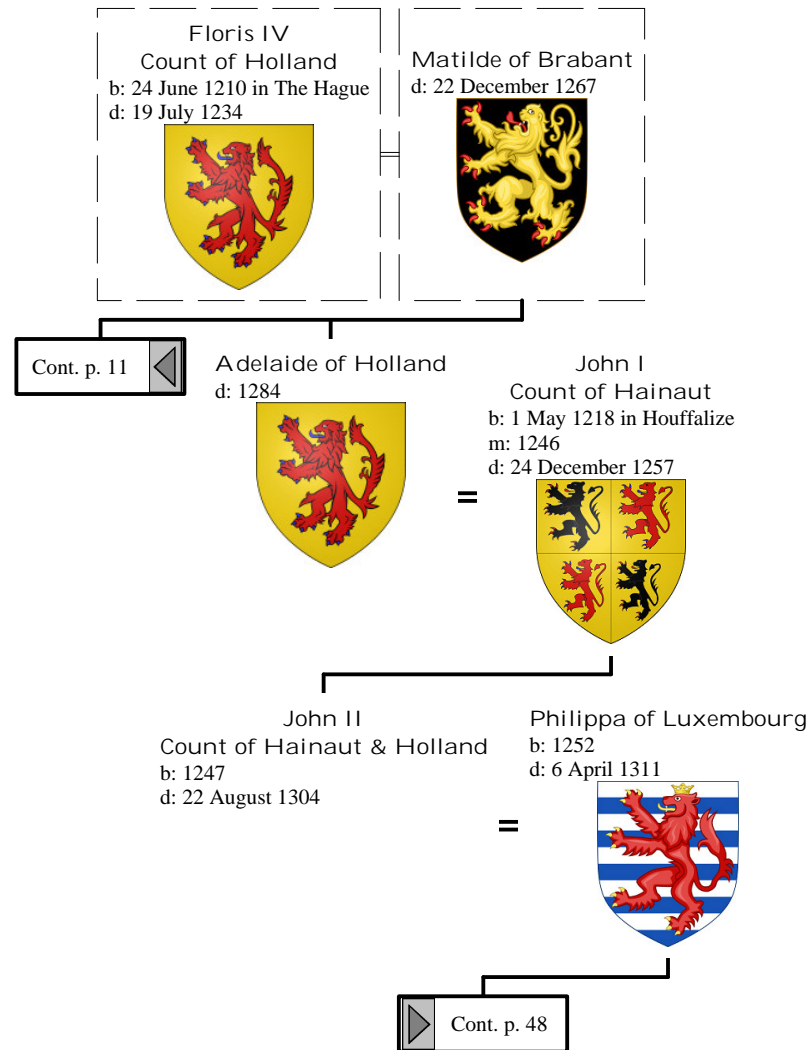

[147] Isabella of Aragon
b: 1248
m: 28 May 1262
d: 1271

[158] Agnes of France
d: 19 December 1327

[157] Robert II
Duke of Burgundy
b: 1248
d: 21 March 1305/06

Cont. p. 36

Cont. p. 37

Selected descendants of Henry I, King of France (19 of 172)

Selected descendants of Henry I, King of France (20 of 172)

Selected descendants of Henry I, King of France (21 of 172)

Selected descendants of Henry I, King of France (22 of 172)

Selected descendants of Henry I, King of France (23 of 172)

Selected descendants of Henry I, King of France (24 of 172)

Selected descendants of Henry I, King of France (25 of 172)

Selected descendants of Henry I, King of France (26 of 172)

Selected descendants of Henry I, King of France (27 of 172)

Selected descendants of Henry I, King of France (28 of 172)

Selected descendants of Henry I, King of France (29 of 172)

Selected descendants of Henry I, King of France (30 of 172)

Selected descendants of Henry I, King of France (31 of 172)