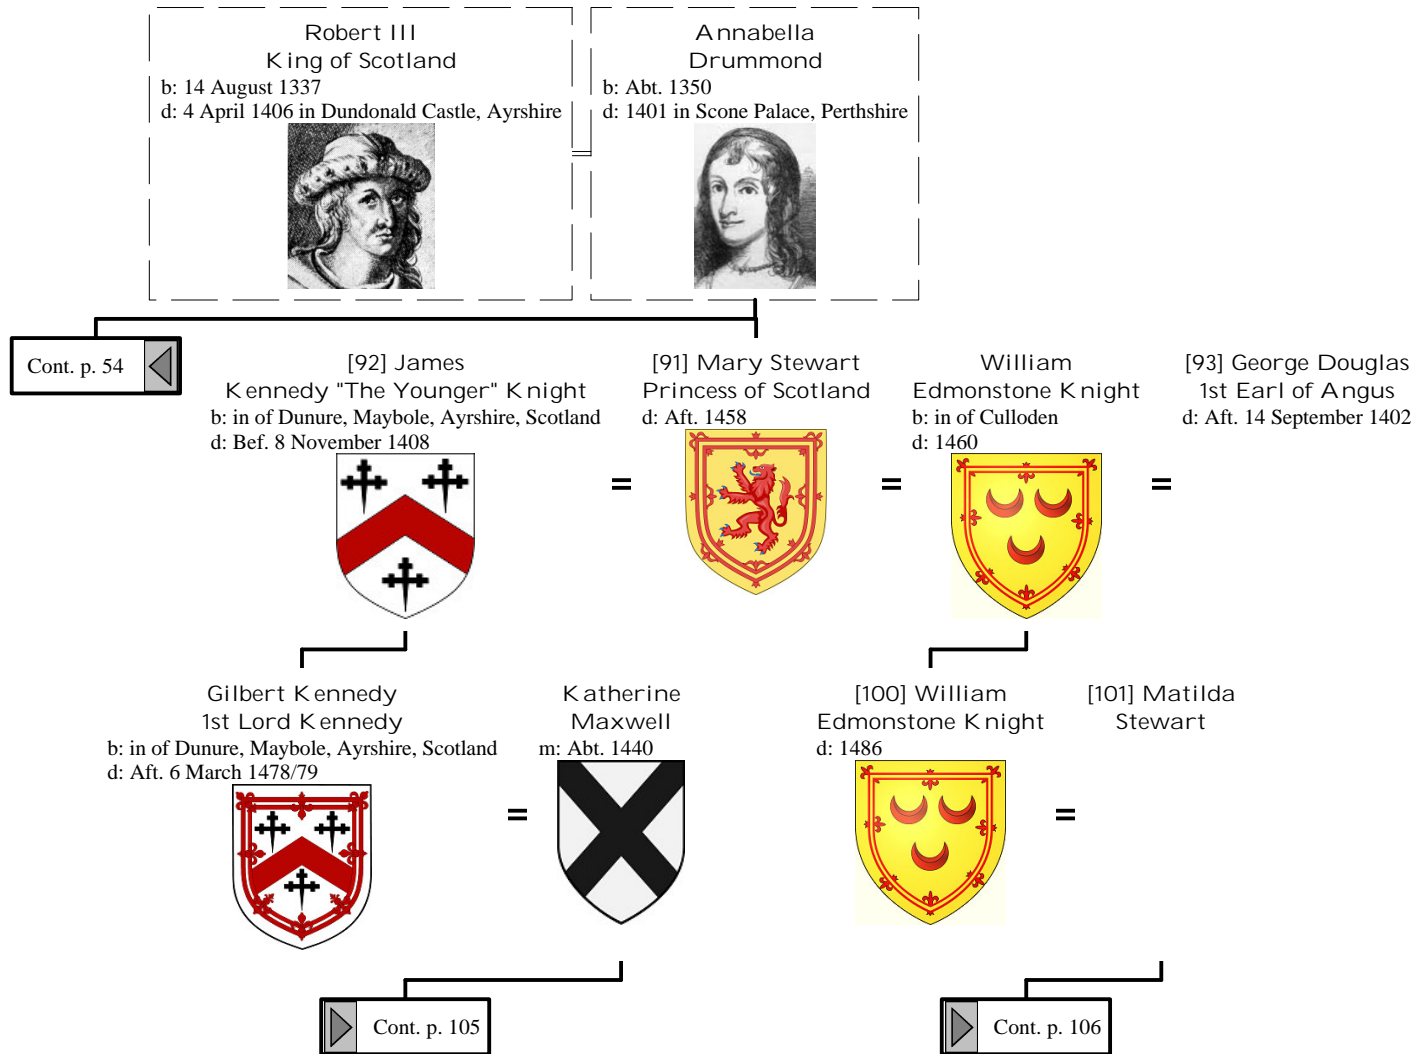

Selected descendants of Henry I, King of France (75 of 172)