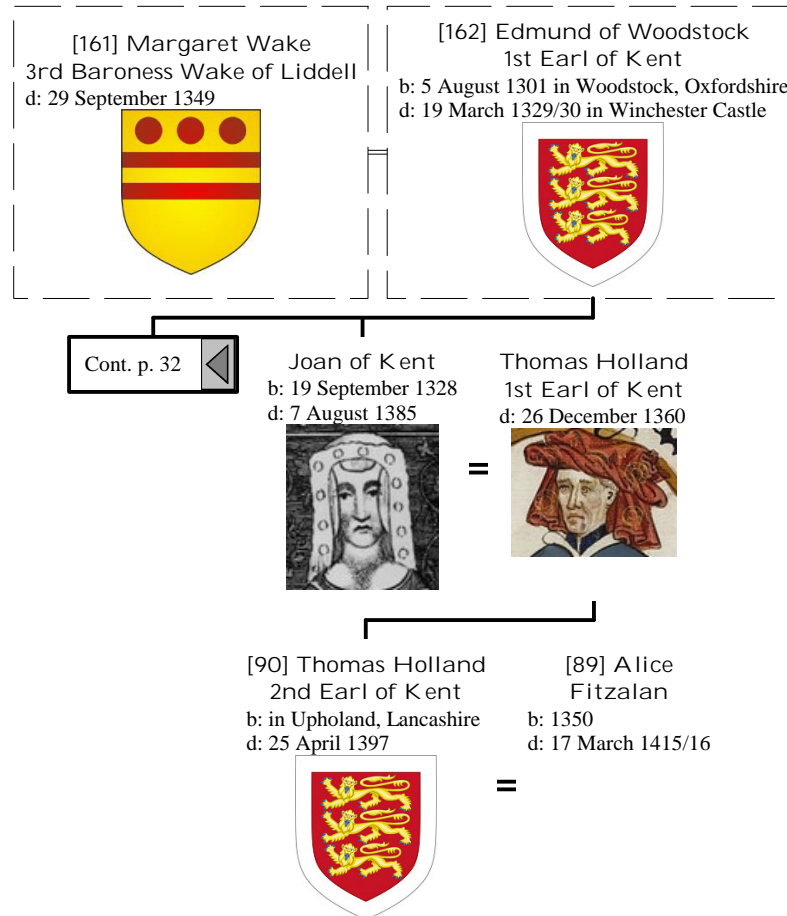

<p>[16] James I King of Scotland b: 1394 in Dunfermline Palace d: 21 February 1436/37 in the Monastery of the Friars Preachers</p> 	<p>[15] Joan Beaufort Queen of Scotland b: 1404 d: 15 July 1445</p> 	<p>Cont. p. 75</p>	<p>Margaret (Marjorie) Stewart d: Aft. February 1419/20</p>	<p>Duncan Campbell Lord Campbell b: in of, Lochow, Argyllshire, Scotland d: 1453</p>	<p>Cont. p. 76</p>
--	--	--------------------	---	--	--------------------

<p>Archibald Campbell "Master of Campbell" b: in of Lochow, Argyllshire, Scotland d: Bet. April 1431 - 1439</p>	<p>Elizabeth Somerville b: in of Carnwath, Lanarkshire, Scotland</p>
---	--

Cont. p. 77

Selected descendants of Henry I, King of France (55 of 172)

Selected descendants of Henry I, King of France (56 of 172)

Selected descendants of Henry I, King of France (57 of 172)

Selected descendants of Henry I, King of France (58 of 172)

Selected descendants of Henry I, King of France (59 of 172)