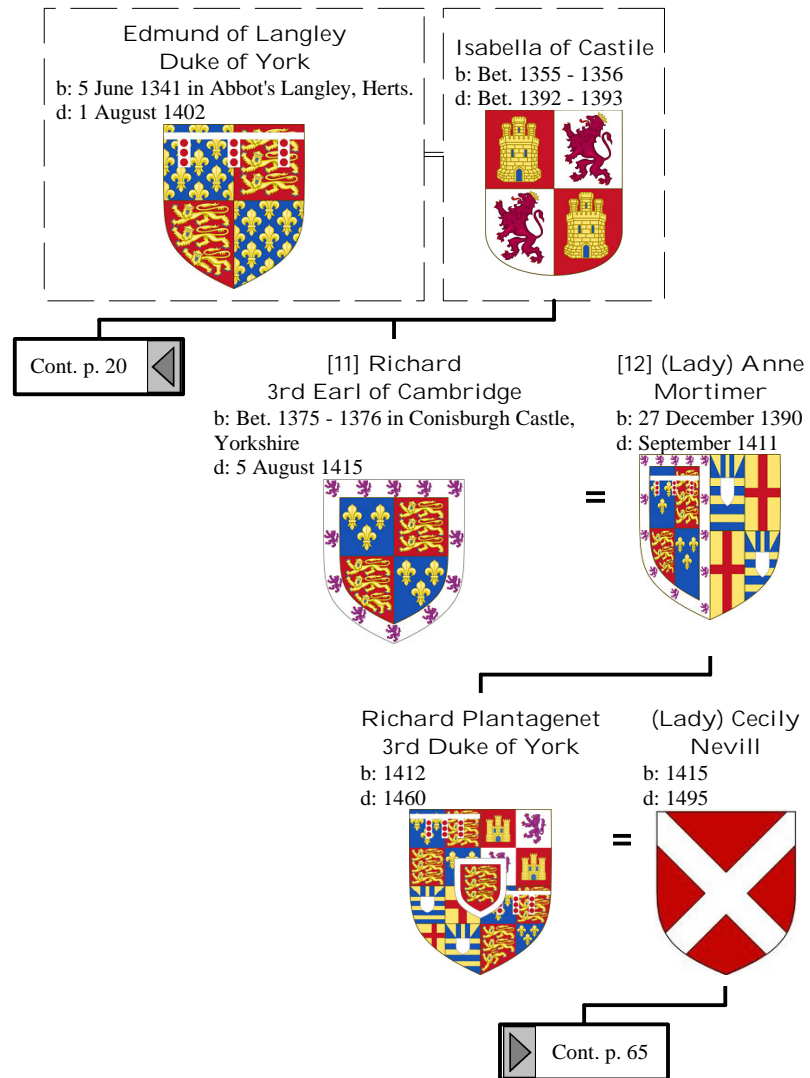

<p>Cont. p. 20</p>	<p>[9] John Beaufort 1st Earl of Somerset b: 1373 d: 21 April 1410</p> 	<p>[10] Margaret Holland b: 1385 d: 31 December 1439</p> 
--------------------	--	--

<p>John Beaufort 1st Duke of Somerset b: 1403 d: 27 May 1444</p> 	<p>Margaret Beauchamp d: Bef. 3 June 1482</p>	<p>[16] James I King of Scotland b: 1394 in Dunfermline Palace d: 21 February 1436/37 in the Monastery of the Friars Preachers</p> 	<p>[15] Joan Beaufort Queen of Scotland b: 1404 d: 15 July 1445</p> 	<p>[17] James Stewart "Black Knight of Lorn" b: in of Lorn, Argyllshire, Scotland</p>	<p>Edmund Beaufort 2nd Duke of Somerset b: 1406 d: 22 May 1455</p>	<p>Eleanor Beauchamp b: 1408 d: 6 March 1466/67</p>
--	---	--	---	---	--	---

Cont. p. 61

Cont. p. 62

Cont. p. 63

Cont. p. 64

Selected descendants of Henry I, King of France (41 of 172)

Selected descendants of Henry I, King of France (42 of 172)

Selected descendants of Henry I, King of France (43 of 172)