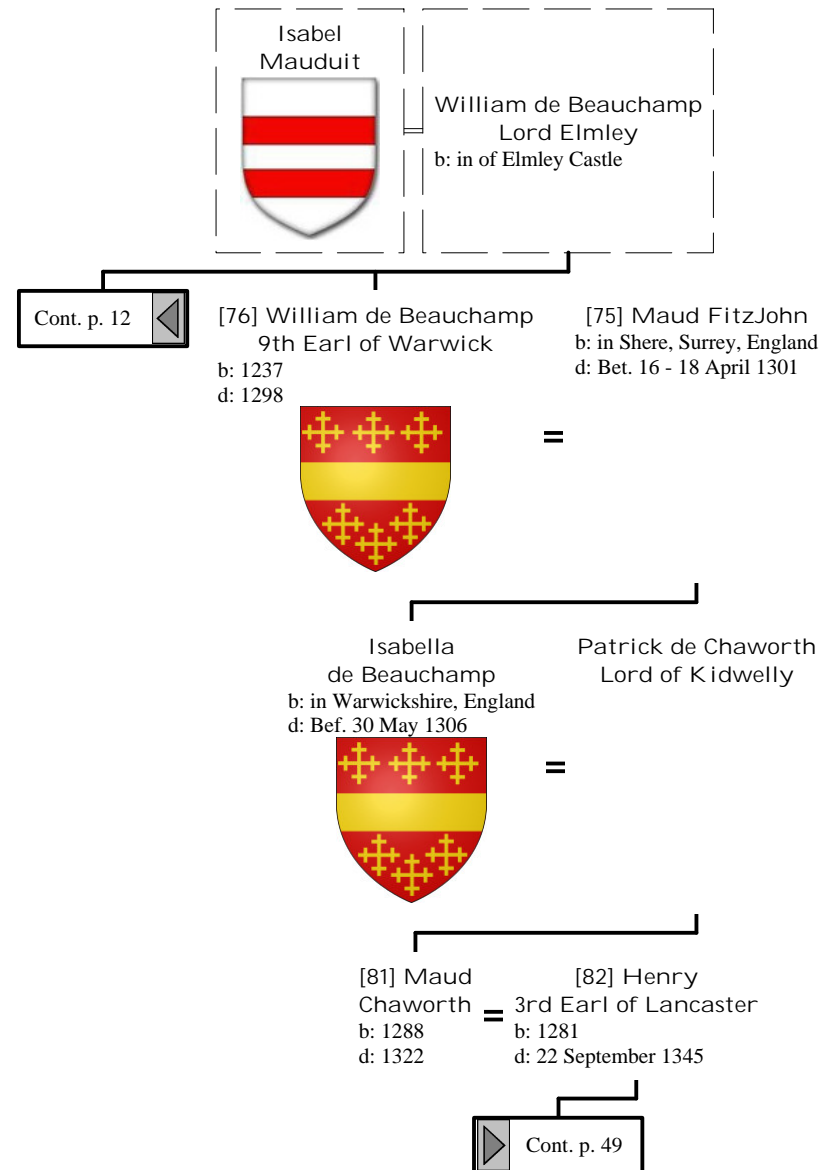

[147] Isabella of Aragon
b: 1248
m: 28 May 1262
d: 1271

[158] Agnes of France
d: 19 December 1327

[157] Robert II
Duke of Burgundy
b: 1248
d: 21 March 1305/06

Cont. p. 36

Cont. p. 37

Selected descendants of Henry I, King of France (19 of 172)

Selected descendants of Henry I, King of France (20 of 172)

Selected descendants of Henry I, King of France (21 of 172)

Selected descendants of Henry I, King of France (22 of 172)

Selected descendants of Henry I, King of France (23 of 172)

Selected descendants of Henry I, King of France (24 of 172)

Selected descendants of Henry I, King of France (25 of 172)

Selected descendants of Henry I, King of France (26 of 172)

Selected descendants of Henry I, King of France (27 of 172)

Selected descendants of Henry I, King of France (28 of 172)

Selected descendants of Henry I, King of France (29 of 172)

Selected descendants of Henry I, King of France (30 of 172)

Selected descendants of Henry I, King of France (31 of 172)