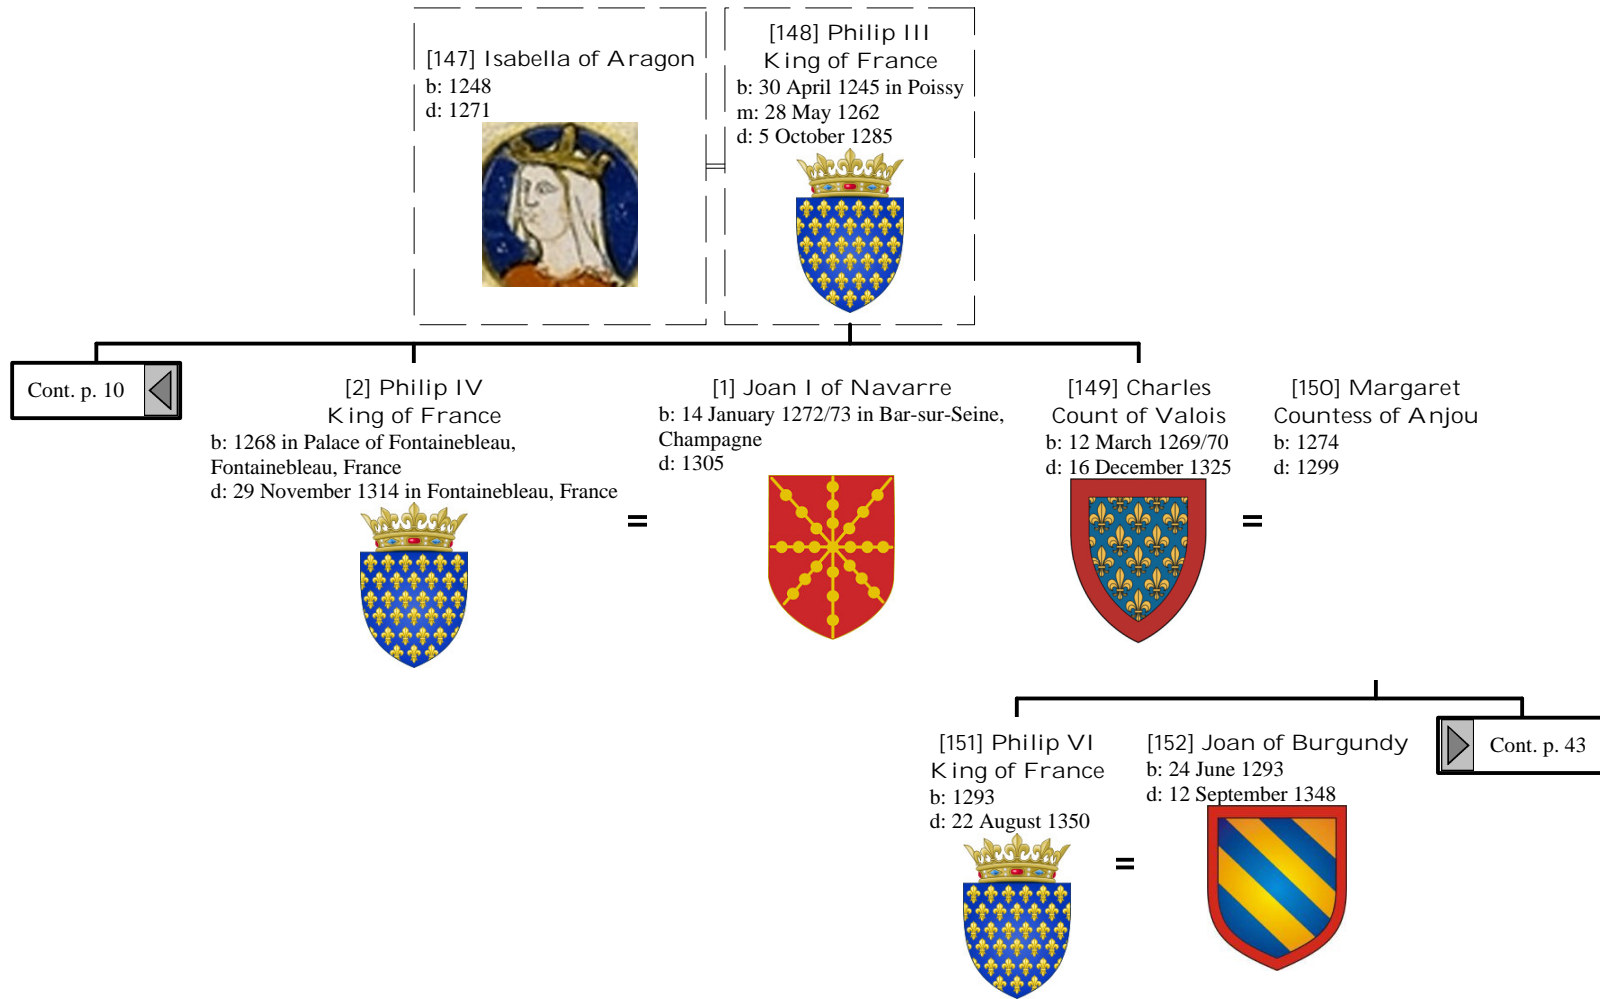

Matilda of Brabant
m: 14 June 1237
d: 29 September 1288

Cont. p. 35

Maria of Brabant
b: 13 May 1254 in Leuven, Brabant
d: 12 January 1320/21

[148] Philip III
King of France
b: 30 April 1245 in Poissy
d: 5 October 1285

[147] Isabella of Aragon
b: 1248
m: 28 May 1262
d: 1271

[158] Agnes of France
d: 19 December 1327

[157] Robert II
Duke of Burgundy
b: 1248
d: 21 March 1305/06

Cont. p. 36

Cont. p. 37

Selected descendants of Henry I, King of France (19 of 172)

Selected descendants of Henry I, King of France (20 of 172)

Selected descendants of Henry I, King of France (21 of 172)

Selected descendants of Henry I, King of France (22 of 172)

Selected descendants of Henry I, King of France (23 of 172)