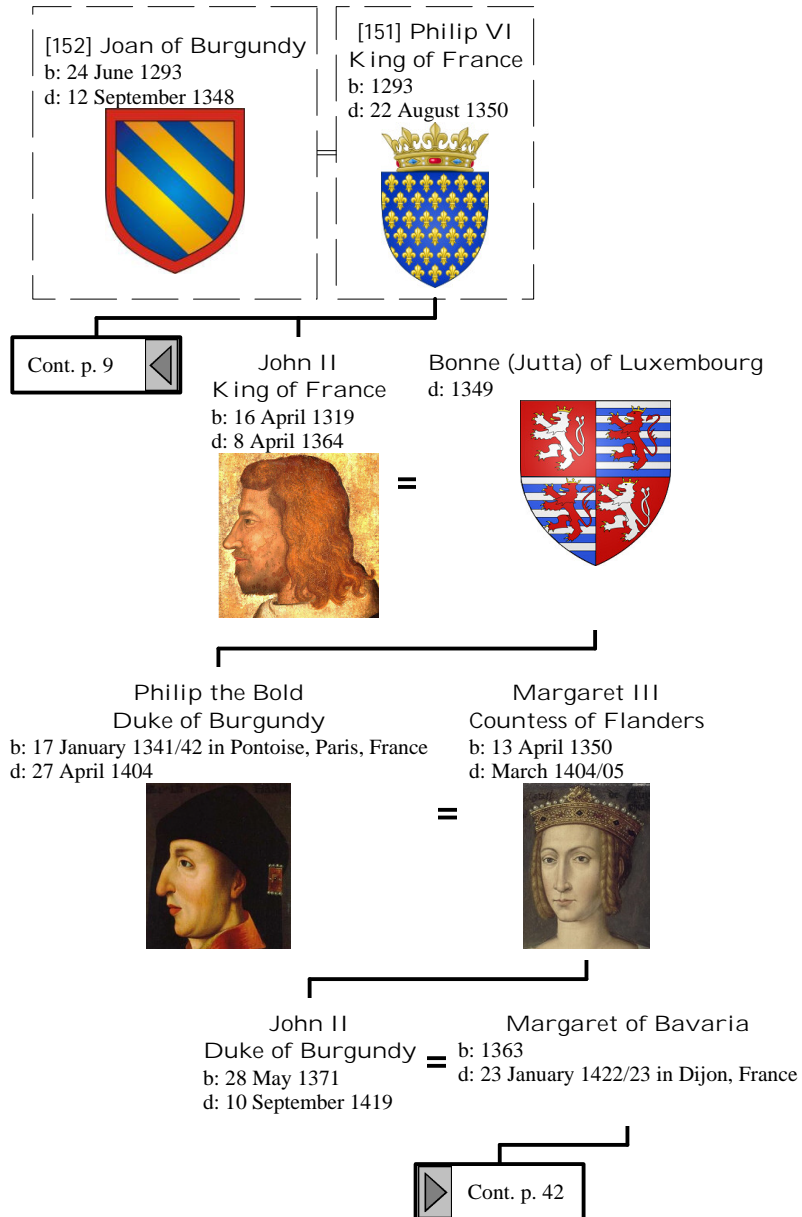

Matilda of Brabant
m: 14 June 1237
d: 29 September 1288

Cont. p. 35

Maria of Brabant
b: 13 May 1254 in Leuven, Brabant
d: 12 January 1320/21

[148] Philip III
King of France
b: 30 April 1245 in Poissy
d: 5 October 1285

[147] Isabella of Aragon
b: 1248
m: 28 May 1262
d: 1271

[158] Agnes of France
d: 19 December 1327

[157] Robert II
Duke of Burgundy
b: 1248
d: 21 March 1305/06

Cont. p. 36

Cont. p. 37

Selected descendants of Henry I, King of France (19 of 172)

Selected descendants of Henry I, King of France (20 of 172)

Selected descendants of Henry I, King of France (21 of 172)

Selected descendants of Henry I, King of France (22 of 172)

Selected descendants of Henry I, King of France (23 of 172)

Selected descendants of Henry I, King of France (24 of 172)

Selected descendants of Henry I, King of France (25 of 172)

Selected descendants of Henry I, King of France (26 of 172)

Selected descendants of Henry I, King of France (27 of 172)