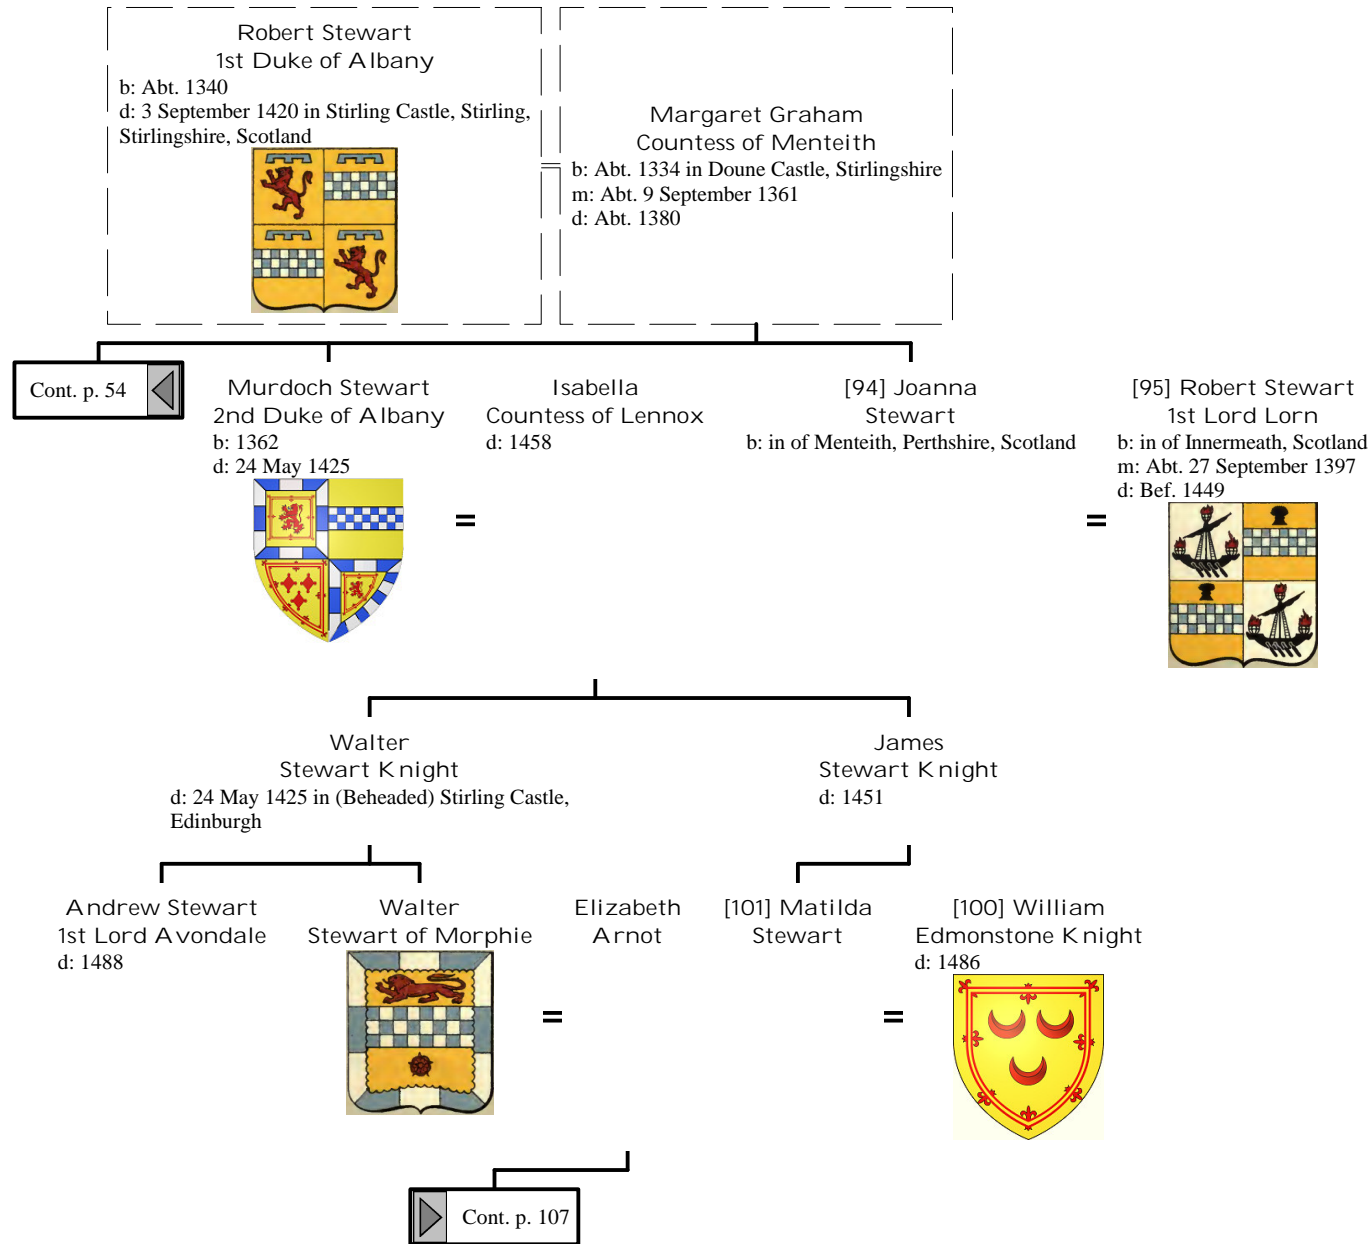

Selected descendants of Henry I, King of France (76 of 172)