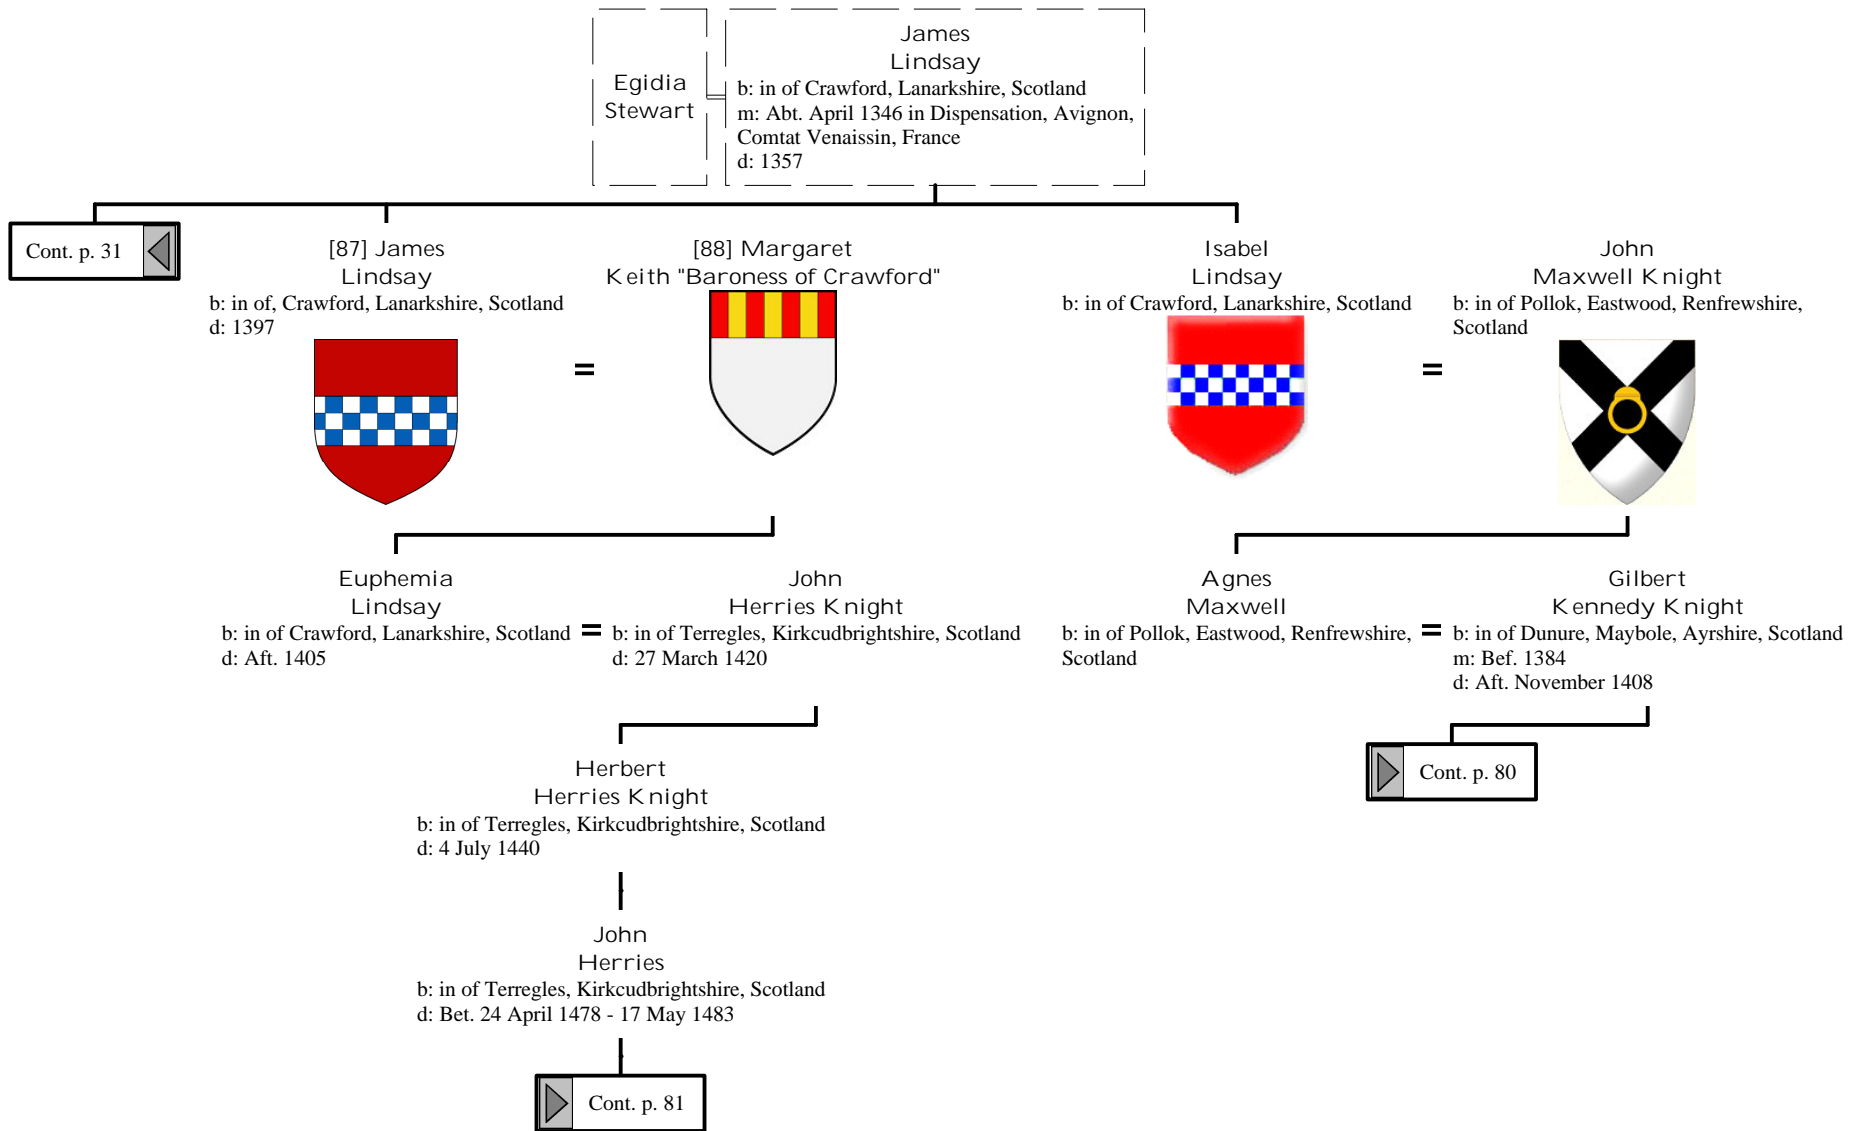

Selected descendants of Henry I, King of France (56 of 172)