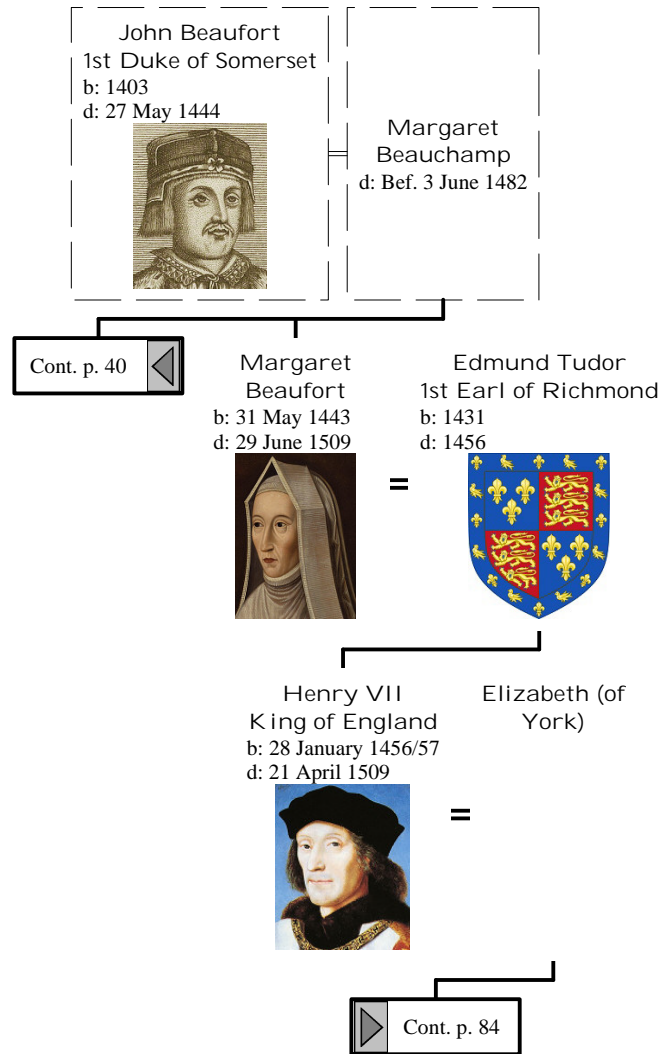

Selected descendants of Henry I, King of France (56 of 172)

Selected descendants of Henry I, King of France (57 of 172)

Selected descendants of Henry I, King of France (58 of 172)

Selected descendants of Henry I, King of France (59 of 172)

Selected descendants of Henry I, King of France (60 of 172)

Selected descendants of Henry I, King of France (61 of 172)

Selected descendants of Henry I, King of France (62 of 172)

<p>[15] Joan Beaufort Queen of Scotland b: 1404 d: 15 July 1445</p> 	<p>[16] James I King of Scotland b: 1394 in Dunfermline Palace d: 21 February 1436/37 in the Monastery of the Friars Preachers</p> 
---	--