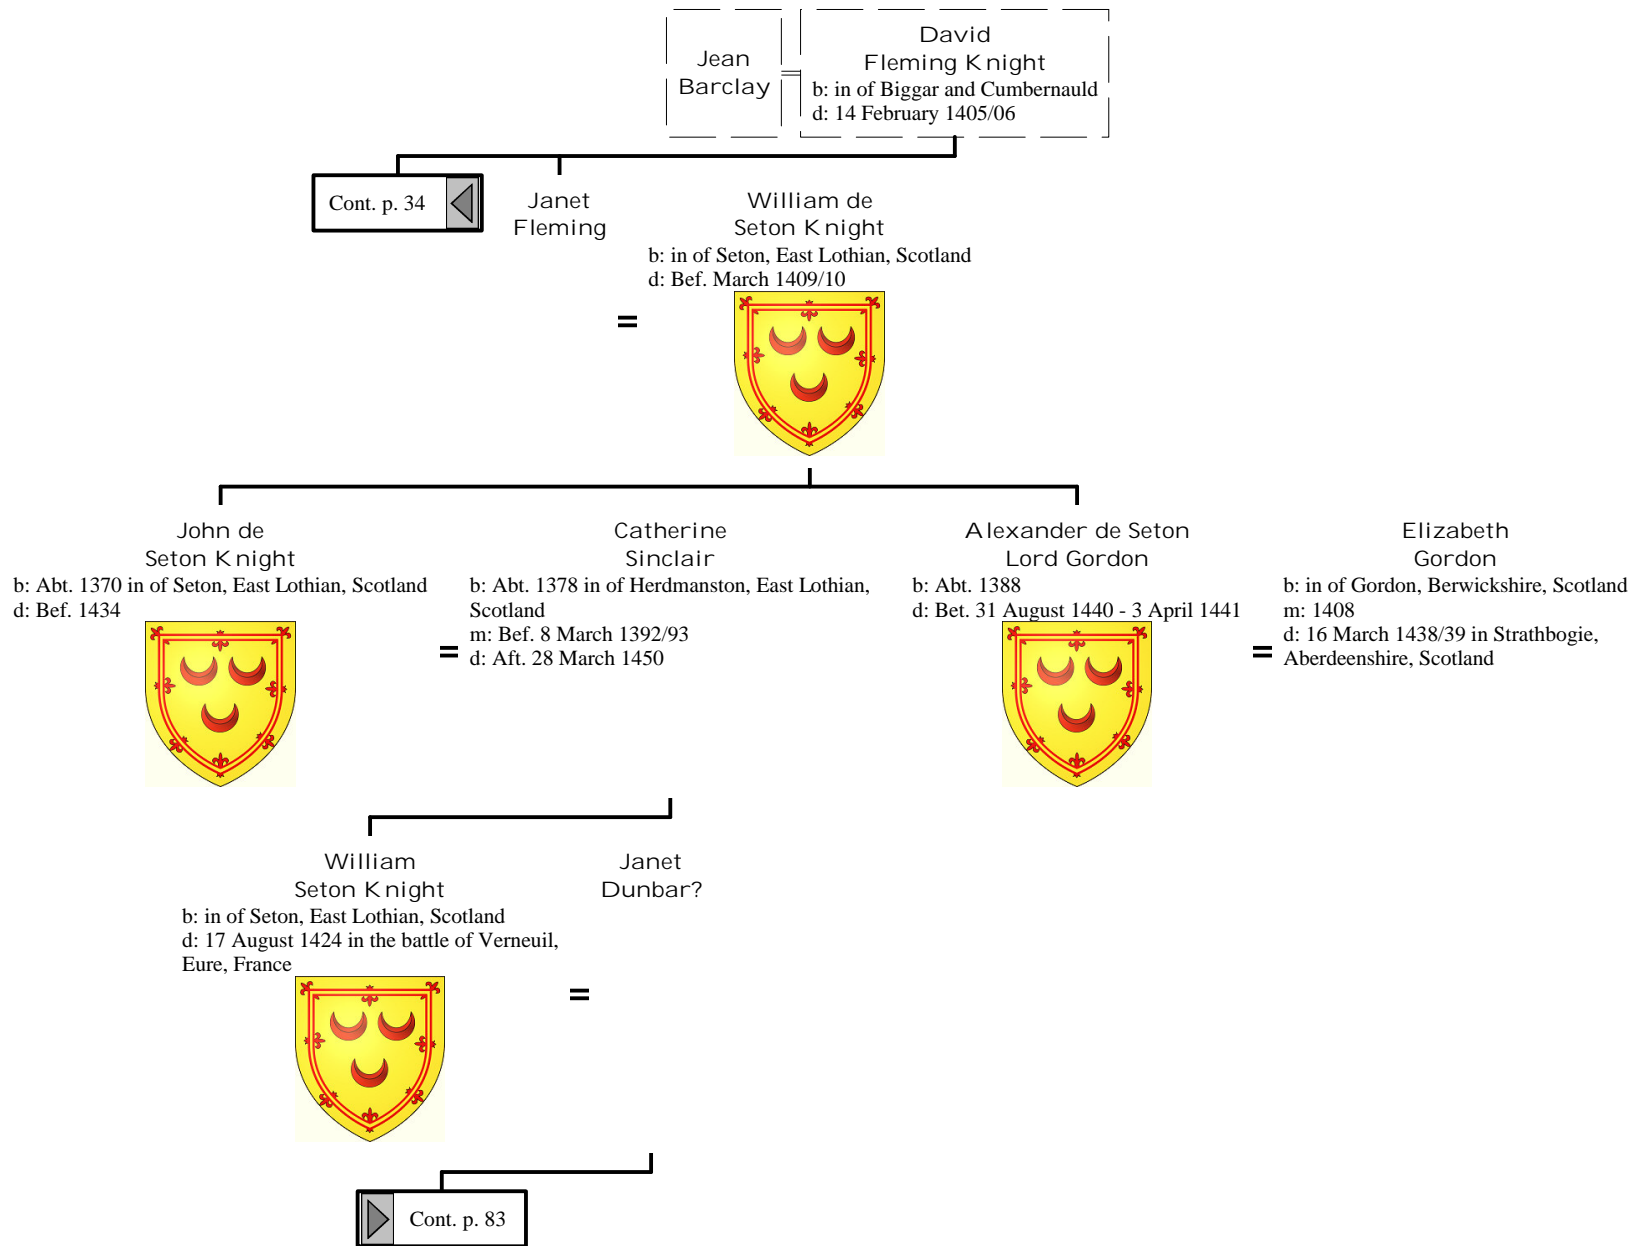

Selected descendants of Henry I, King of France (56 of 172)

Selected descendants of Henry I, King of France (57 of 172)

Selected descendants of Henry I, King of France (58 of 172)

Selected descendants of Henry I, King of France (59 of 172)

Selected descendants of Henry I, King of France (60 of 172)

Selected descendants of Henry I, King of France (61 of 172)

Selected descendants of Henry I, King of France (62 of 172)

<p>[15] Joan Beaufort Queen of Scotland b: 1404 d: 15 July 1445</p> 	<p>[16] James I King of Scotland b: 1394 in Dunfermline Palace d: 21 February 1436/37 in the Monastery of the Friars Preachers</p> 
---	--