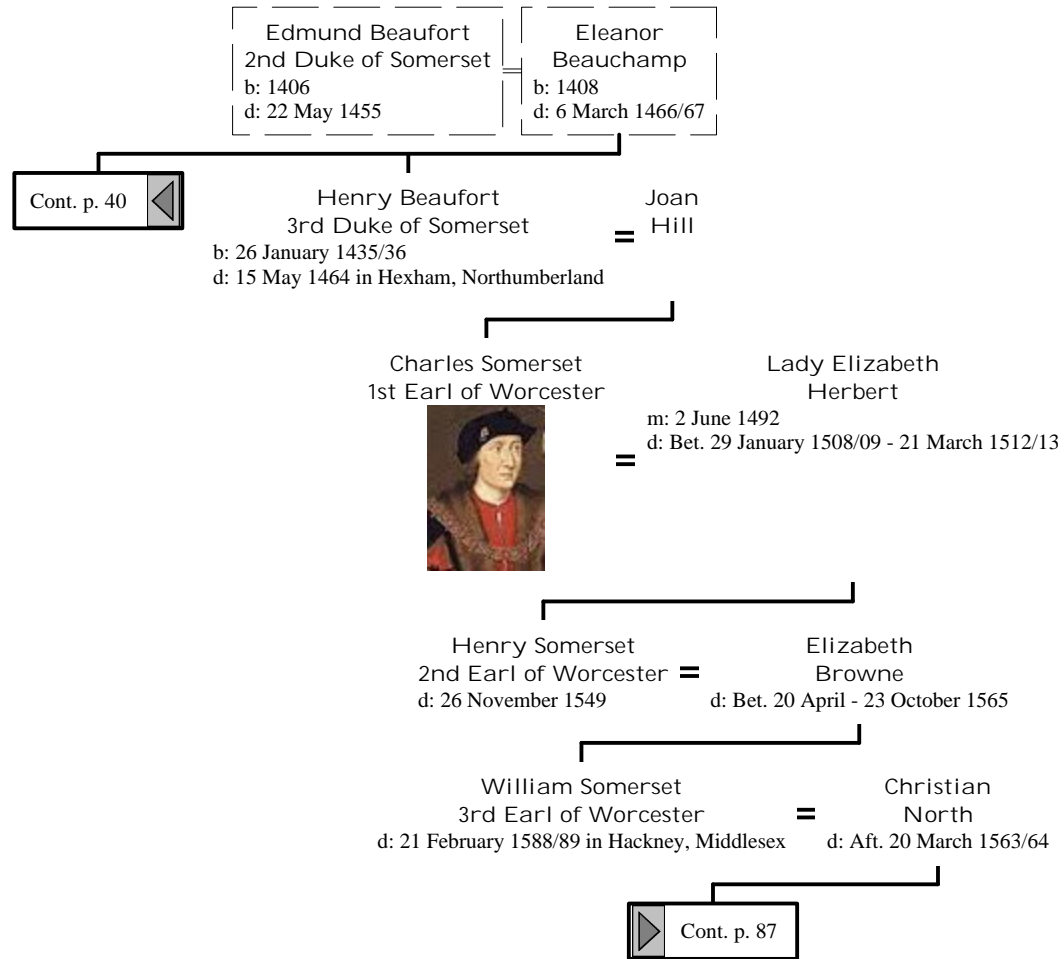

Selected descendants of Henry I, King of France (64 of 172)