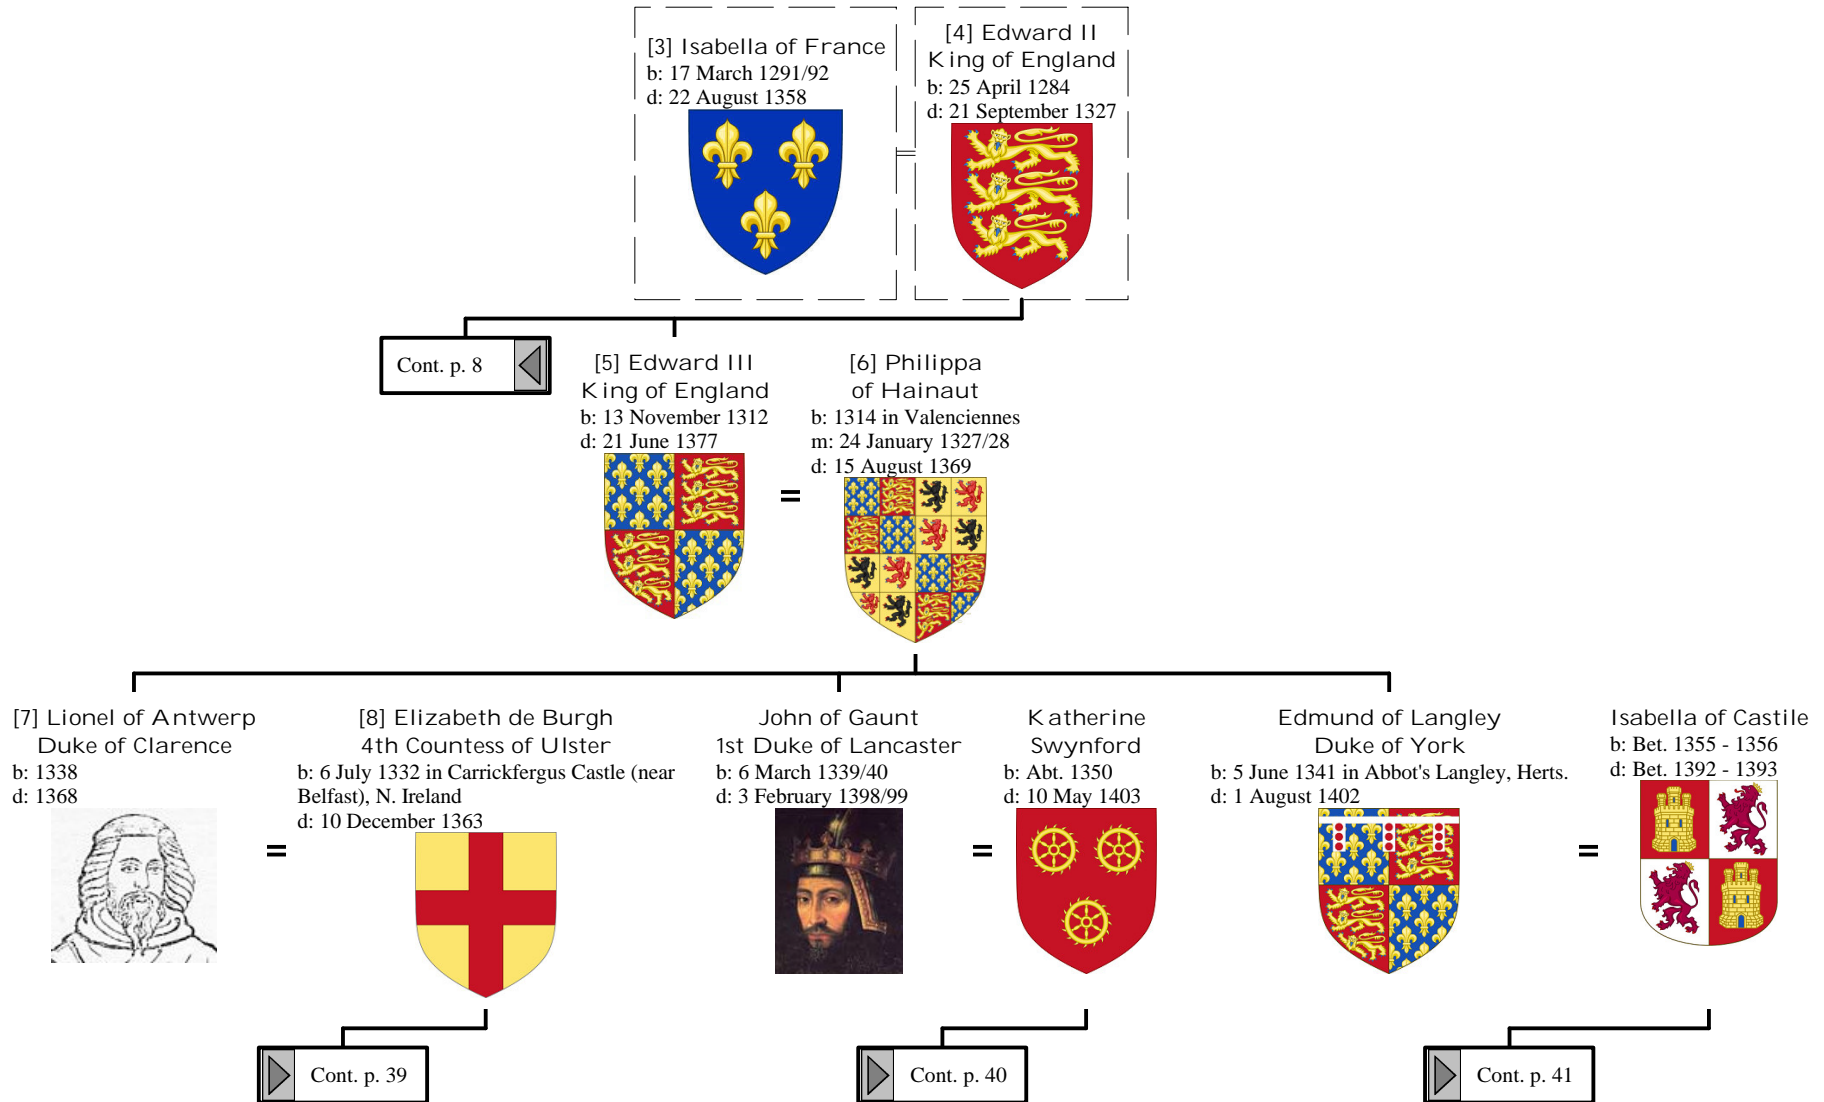

Matilda of Brabant
m: 14 June 1237
d: 29 September 1288

Cont. p. 35

Maria of Brabant
b: 13 May 1254 in Leuven, Brabant
d: 12 January 1320/21

[148] Philip III
King of France
b: 30 April 1245 in Poissy
d: 5 October 1285

[147] Isabella of Aragon
b: 1248
m: 28 May 1262
d: 1271

[158] Agnes of France
d: 19 December 1327

[157] Robert II
Duke of Burgundy
b: 1248
d: 21 March 1305/06

Cont. p. 36

Cont. p. 37

Selected descendants of Henry I, King of France (19 of 172)

Selected descendants of Henry I, King of France (20 of 172)

Selected descendants of Henry I, King of France (21 of 172)

Selected descendants of Henry I, King of France (22 of 172)

Selected descendants of Henry I, King of France (23 of 172)

Selected descendants of Henry I, King of France (24 of 172)

Selected descendants of Henry I, King of France (25 of 172)

Selected descendants of Henry I, King of France (26 of 172)

Selected descendants of Henry I, King of France (27 of 172)