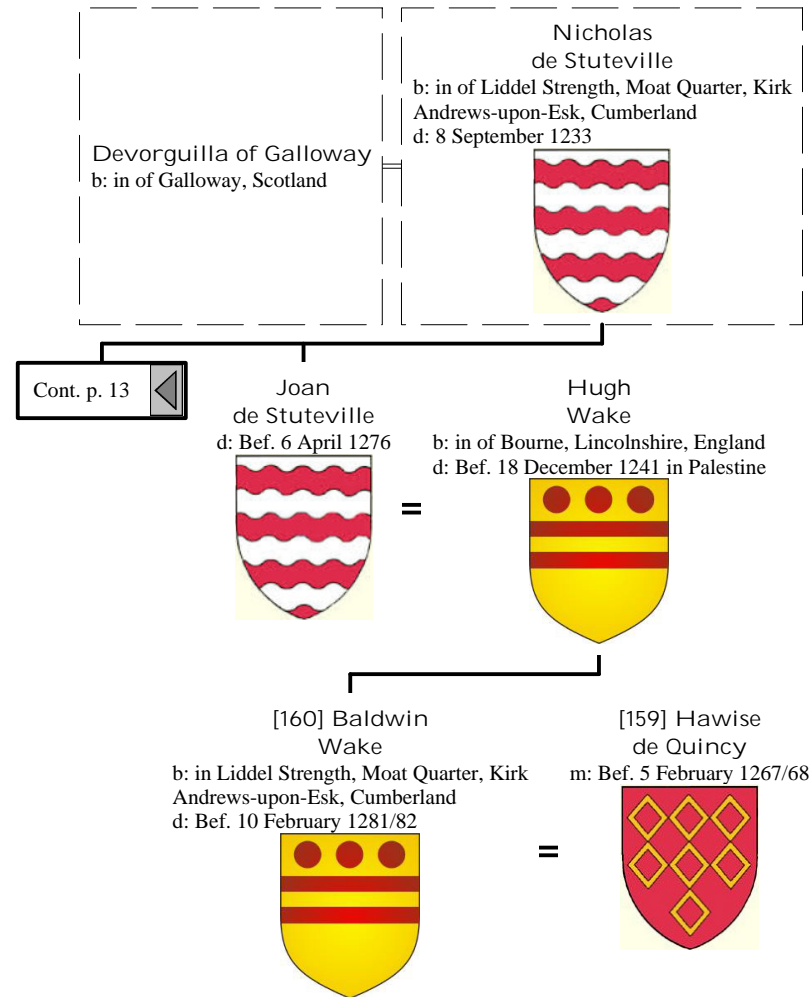

[147] Isabella of Aragon
b: 1248
m: 28 May 1262
d: 1271

[158] Agnes of France
d: 19 December 1327

[157] Robert II
Duke of Burgundy
b: 1248
d: 21 March 1305/06

Cont. p. 36

Cont. p. 37

Selected descendants of Henry I, King of France (19 of 172)

Selected descendants of Henry I, King of France (20 of 172)

Selected descendants of Henry I, King of France (21 of 172)

Selected descendants of Henry I, King of France (22 of 172)

Selected descendants of Henry I, King of France (23 of 172)

Selected descendants of Henry I, King of France (24 of 172)

Selected descendants of Henry I, King of France (25 of 172)

Selected descendants of Henry I, King of France (26 of 172)

Selected descendants of Henry I, King of France (27 of 172)