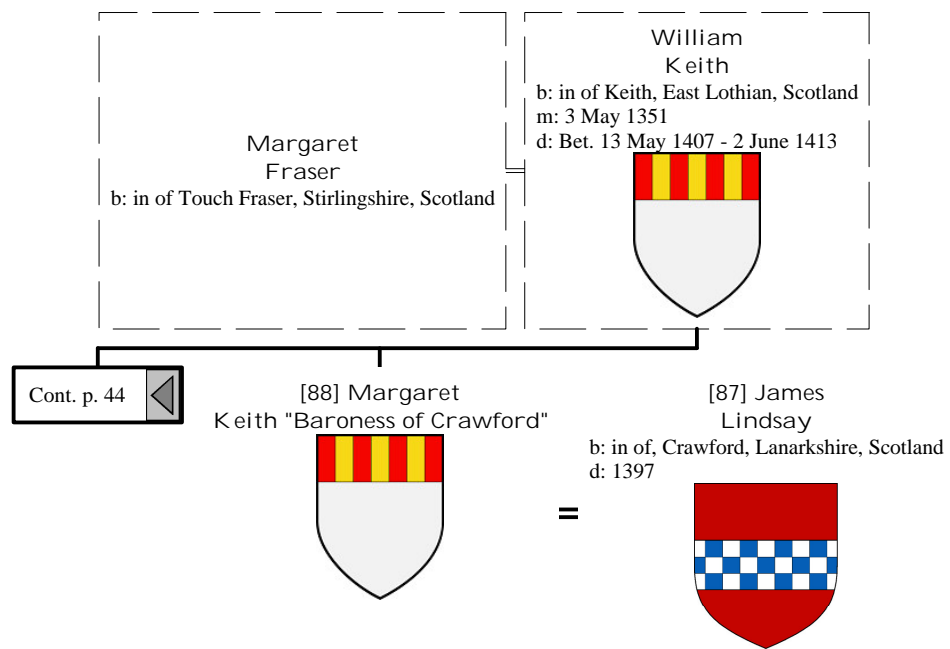

Selected descendants of Henry I, King of France (68 of 172)