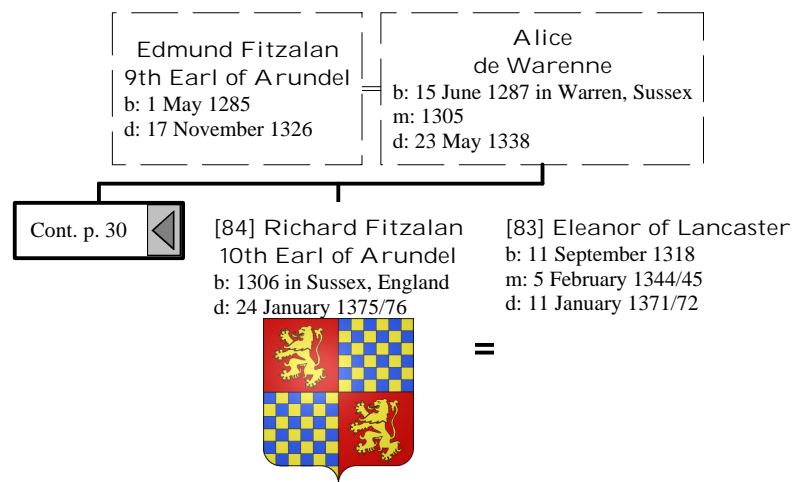

Selected descendants of Henry I, King of France (48 of 172)

Selected descendants of Henry I, King of France (49 of 172)

Selected descendants of Henry I, King of France (50 of 172)

Selected descendants of Henry I, King of France (51 of 172)

Selected descendants of Henry I, King of France (52 of 172)

Selected descendants of Henry I, King of France (53 of 172)

Selected descendants of Henry I, King of France (54 of 172)

<p>Robert II King of Scotland b: 2 March 1315/16 d: 19 April 1390</p> 	<p>Elizabeth Mure b: in of Rowallan, Ayrshire d: Bef. 1355</p> 
---	--

<p>Cont. p. 31</p>	<p>Robert III King of Scotland b: 14 August 1337 d: 4 April 1406 in Dundonald Castle, Ayrshire</p> 	<p>Annabella Drummond b: Abt. 1350 d: 1401 in Scone Palace, Perthshire</p> 	<p>Robert Stewart 1st Duke of Albany b: Abt. 1340 d: 3 September 1420 in Stirling Castle, Stirling, Stirlingshire, Scotland</p> 	<p>Margaret Graham Countess of Menteith b: Abt. 1334 in Doune Castle, Stirlingshire m: Abt. 9 September 1361 d: Abt. 1380</p>	<p>Cont. p. 74</p>
--------------------	--	--	---	---	--------------------