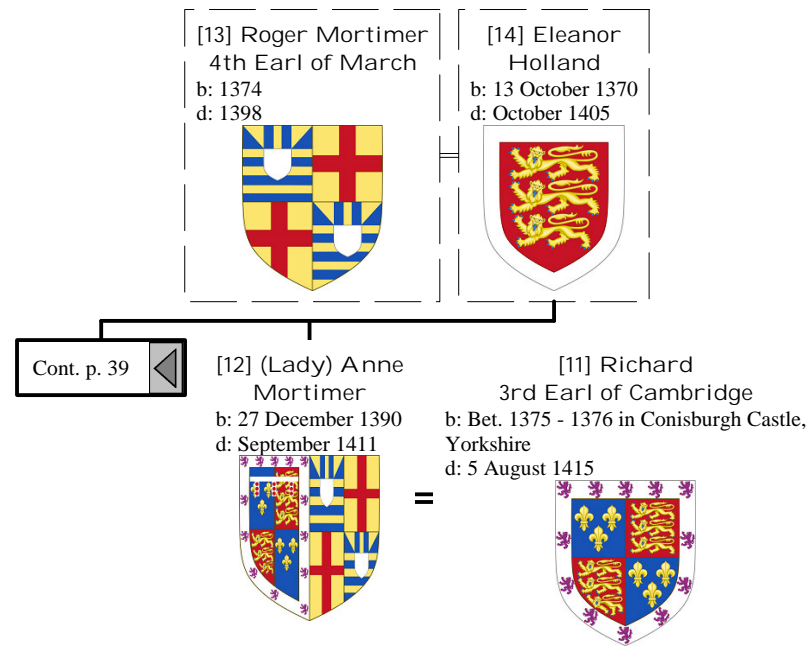

<p>Archibald Campbell "Master of Campbell" b: in of Lochow, Argyllshire, Scotland d: Bet. April 1431 - 1439</p>	<p>Elizabeth Somerville b: in of Carnwath, Lanarkshire, Scotland</p>
---	--

Cont. p. 77

Selected descendants of Henry I, King of France (55 of 172)

Selected descendants of Henry I, King of France (56 of 172)

Selected descendants of Henry I, King of France (57 of 172)

Selected descendants of Henry I, King of France (58 of 172)

Selected descendants of Henry I, King of France (59 of 172)

Selected descendants of Henry I, King of France (60 of 172)

Selected descendants of Henry I, King of France (61 of 172)

Selected descendants of Henry I, King of France (62 of 172)

<p>[15] Joan Beaufort Queen of Scotland b: 1404 d: 15 July 1445</p> 	<p>[16] James I King of Scotland b: 1394 in Dunfermline Palace d: 21 February 1436/37 in the Monastery of the Friars Preachers</p> 
---	--

Cont. p. 40

[18] James II
King of Scotland
b: 16 October 1430 in Holyrood Palace
d: 3 August 1460 in the siege of Roxburgh

[19] Mary of
Guelthers
b: Abt. 1433 in Grave, Netherlands
d: 1 December 1463

=

Selected descendants of Henry I, King of France (63 of 172)