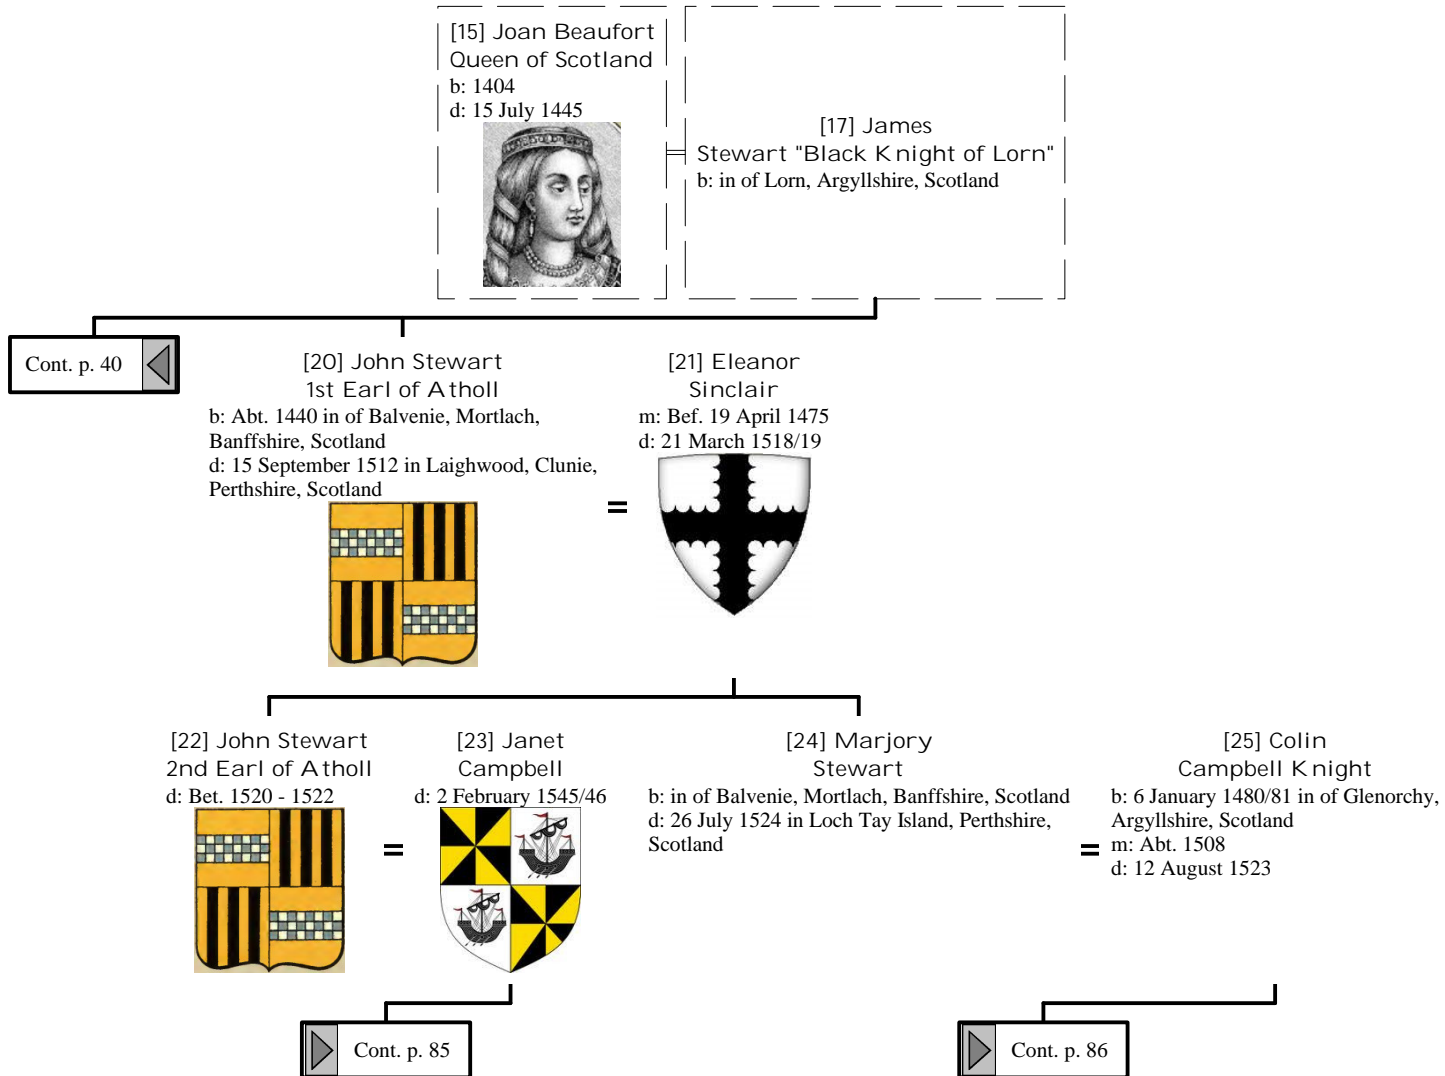

Selected descendants of Henry I, King of France (60 of 172)

Selected descendants of Henry I, King of France (61 of 172)

Selected descendants of Henry I, King of France (62 of 172)

<p>[15] Joan Beaufort Queen of Scotland b: 1404 d: 15 July 1445</p> 	<p>[16] James I King of Scotland b: 1394 in Dunfermline Palace d: 21 February 1436/37 in the Monastery of the Friars Preachers</p> 
---	--

Cont. p. 40

[18] James II
King of Scotland
b: 16 October 1430 in Holyrood Palace
d: 3 August 1460 in the siege of Roxburgh

[19] Mary of
Guelthers
b: Abt. 1433 in Grave, Netherlands
d: 1 December 1463

=

Selected descendants of Henry I, King of France (63 of 172)