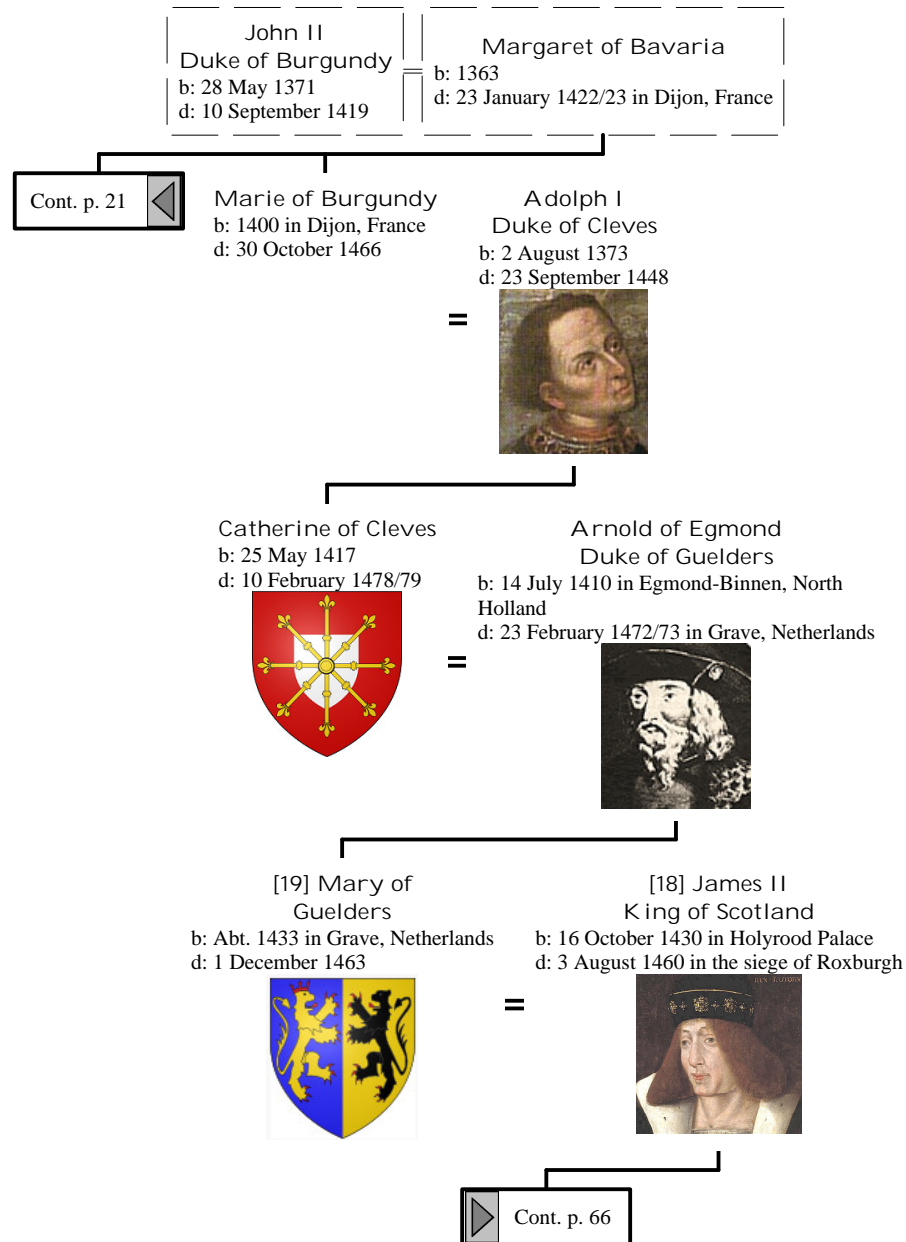

<p>Cont. p. 20</p>	<p>[9] John Beaufort 1st Earl of Somerset b: 1373 d: 21 April 1410</p> 	<p>[10] Margaret Holland b: 1385 d: 31 December 1439</p> 
--------------------	--	--

<p>John Beaufort 1st Duke of Somerset b: 1403 d: 27 May 1444</p> 	<p>Margaret Beauchamp d: Bef. 3 June 1482</p>	<p>[16] James I King of Scotland b: 1394 in Dunfermline Palace d: 21 February 1436/37 in the Monastery of the Friars Preachers</p> 	<p>[15] Joan Beaufort Queen of Scotland b: 1404 d: 15 July 1445</p> 	<p>[17] James Stewart "Black Knight of Lorn" b: in of Lorn, Argyllshire, Scotland</p>	<p>Edmund Beaufort 2nd Duke of Somerset b: 1406 d: 22 May 1455</p>	<p>Eleanor Beauchamp b: 1408 d: 6 March 1466/67</p>
--	---	--	---	---	--	---

Cont. p. 61

Cont. p. 62

Cont. p. 63

Cont. p. 64

Selected descendants of Henry I, King of France (41 of 172)

Selected descendants of Henry I, King of France (42 of 172)

Selected descendants of Henry I, King of France (43 of 172)

Selected descendants of Henry I, King of France (44 of 172)

Selected descendants of Henry I, King of France (45 of 172)

Selected descendants of Henry I, King of France (46 of 172)

Selected descendants of Henry I, King of France (47 of 172)