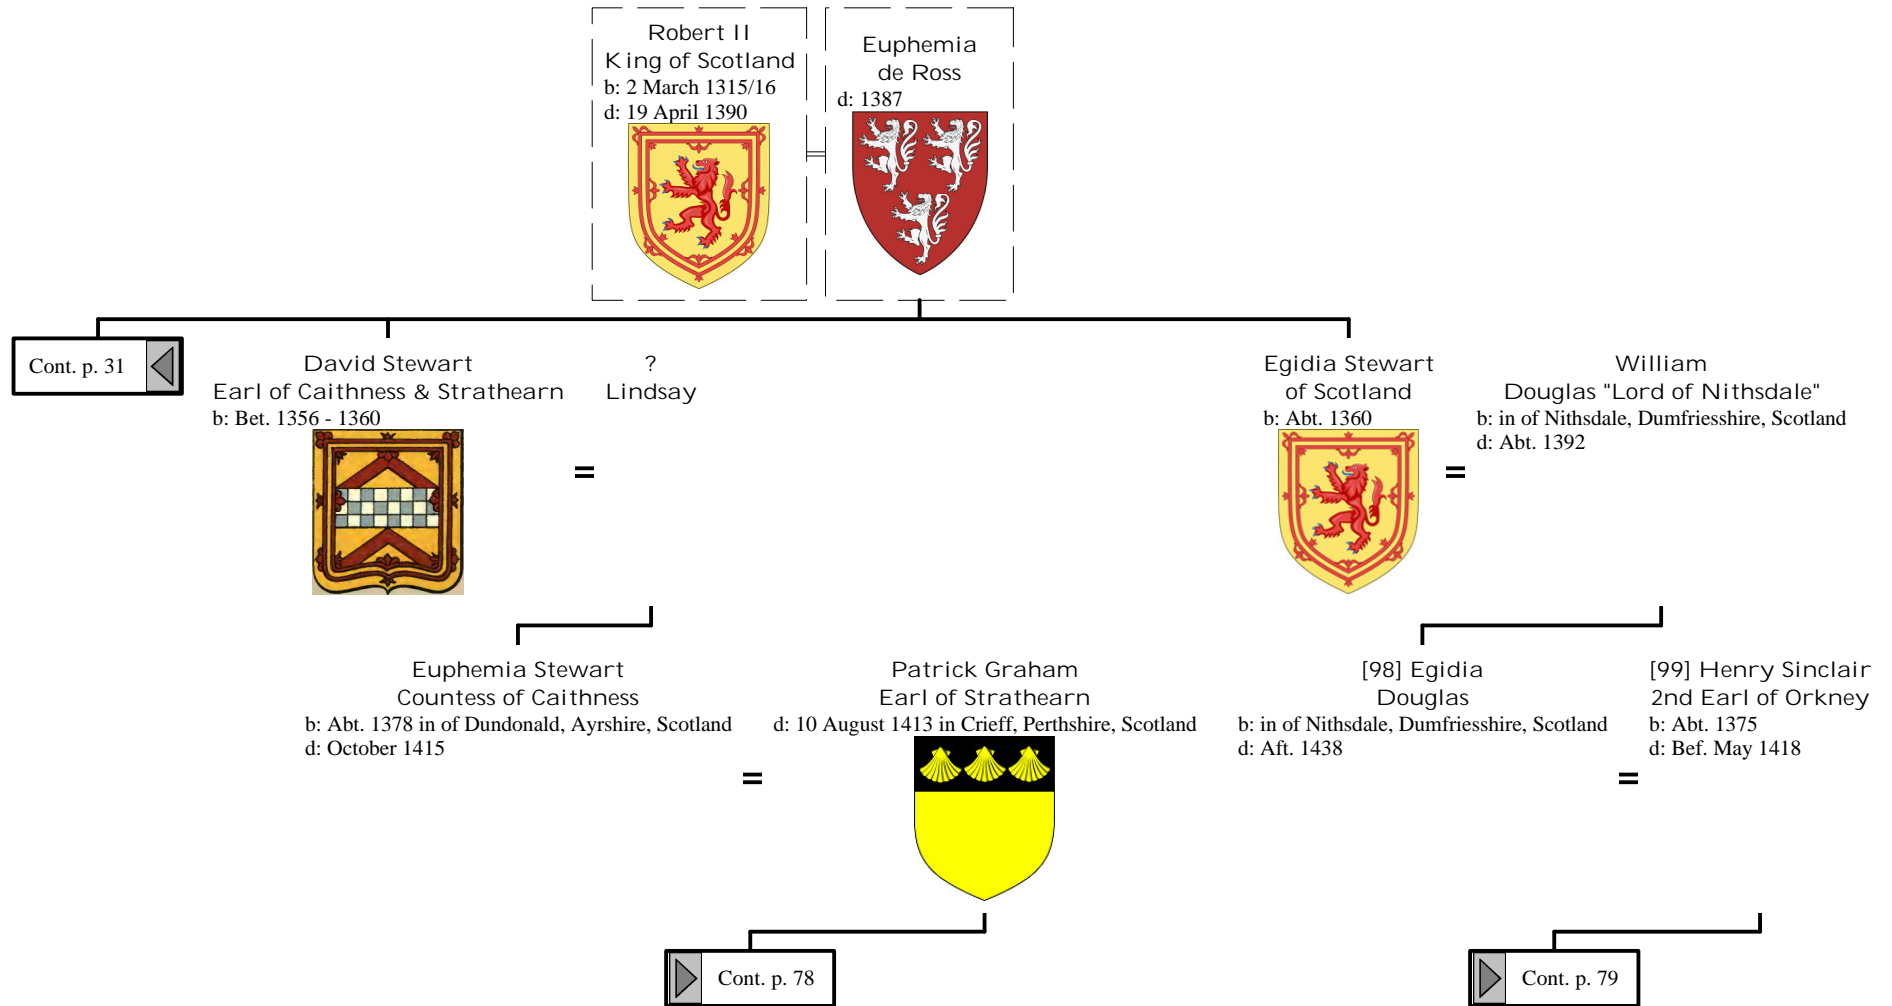

Selected descendants of Henry I, King of France (55 of 172)