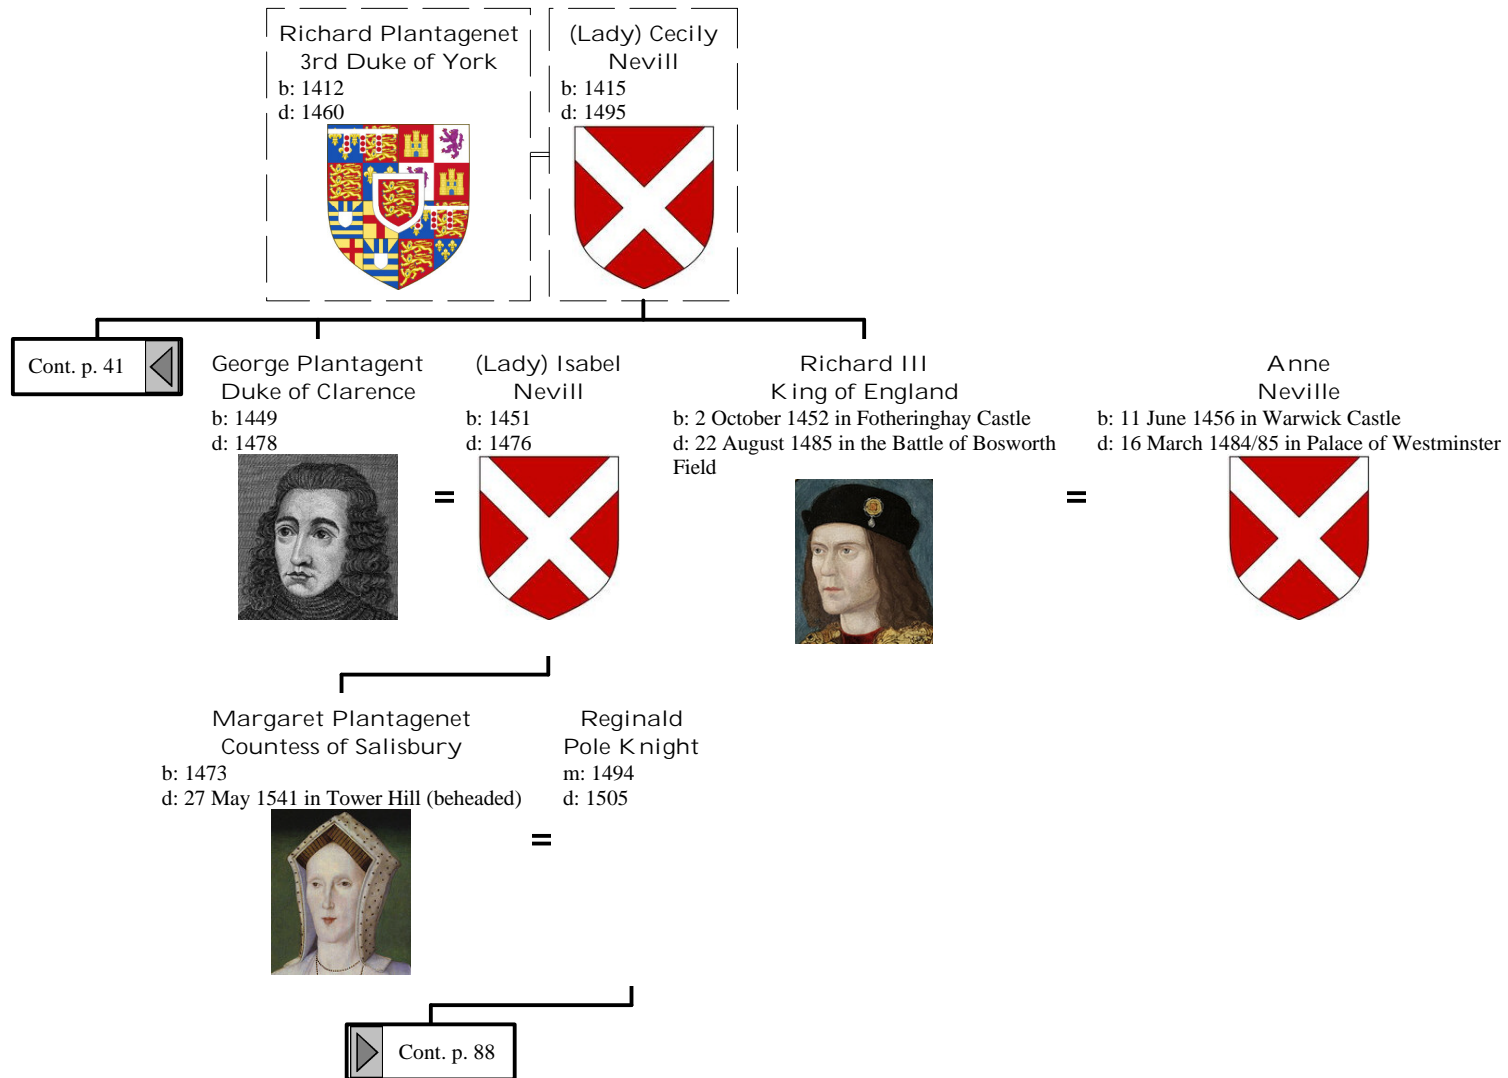

Selected descendants of Henry I, King of France (65 of 172)